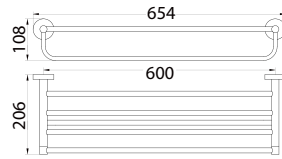

BAP 2107GM

Dakota towel shelf 600mm

- brass + SUS 304
- gunmetal