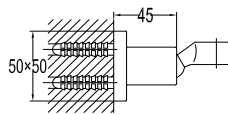

HHP 9203

Brass handshower holder

- universal coupling
- angle-adjustable
- brass
- matte black