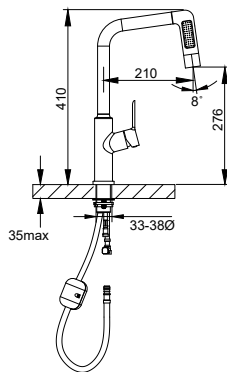

FCP 2653MB

Alto single lever sink mixer with pull-out spray head 5-mode

- swivel spout 360°
- 5 spray-mode
- pull-out spray head
- powerABS spray head
- knitted hose, 60cm, 1/2"
- stainless SUS 304
- matte black