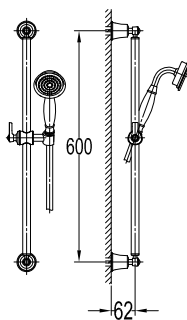

HSP 8111 + SLP 8501 + FLP 1205RB

Shower set with slide rail

- 1-mode handshower
- easy clean shower spray
- PVC flexible hose, revolflex 360°, 150cm, 1/2"
- brass handshower
- height adjustable handshower holder
- brass
- oil rubbed bronze