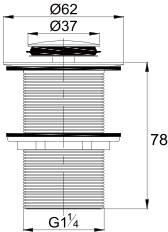

WTP 7811

Brass pop-up waste (without overflow)
· brass
· satin gold