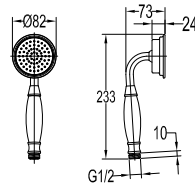

HSP 7111

Brass handshower

- easy clean shower spray
- brass
- luxury gold