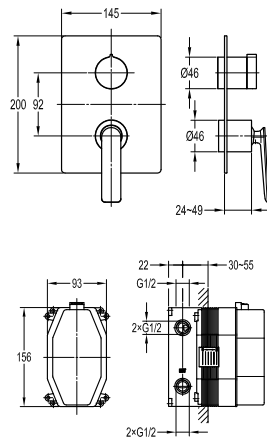

FCP 3528

Dalfon thermostatic concealed shower mixer with Pro-Click-3 and adjustable flow buttons

- thermostatic cartridge, anti-scald 38°C safety stop
- 2-function rainshower with rain stream
- brass shower head 31.2x21.8x1.8cm
- 1-function pressurized brass handshower
- PVC flexible hose, revoflex 360°, 150cm, 1/2"
- 2 inlets 3/4", 3 outlets 1/2" with Pro-Click
- Pro-Click and adjustable flow
- air-injection shower technology
- easy clean shower spray
- brass
- chrome

FCP 3524

Dalfon single lever concealed 5-way bath/shower mixer with diverter

- 3-way diverter with volume control
- 2 inlets / 3 outlets, 1/2"
- ceramic diverter cartridge
- brass
- chrome