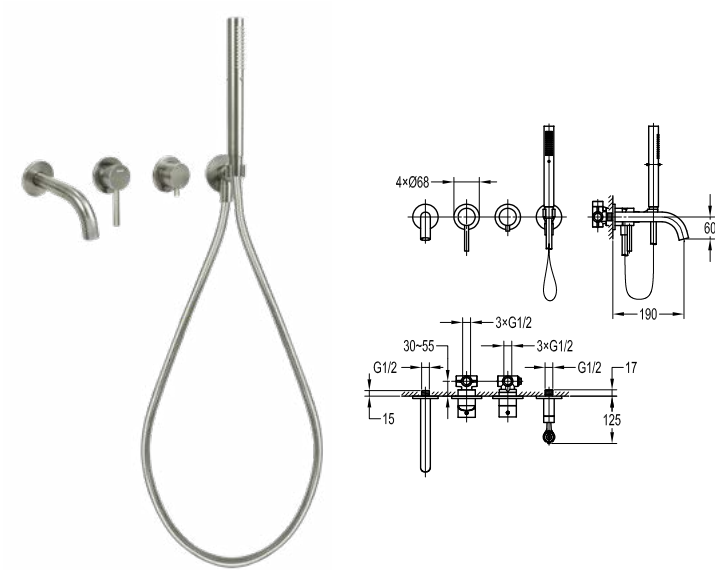

**Eolica single lever concealed shower mixer with spout and handshower**

- designed to run 2 outlets
- 2 inlets 1/2", 2 outlets 1/2"
- easy clean shower spray
- 2-mode brass handshower
- brass spout, 1/2" connection
- PVC flexible hose, revolflex 360°, 150cm, 1/2"
- brass
- satin nickel