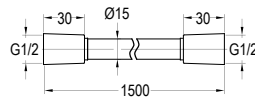

FLP 1205LG

PVC flexible hose

- 1/2" connection
- length: 150cm
- PVC
- revofflex 360°
- luxury gold