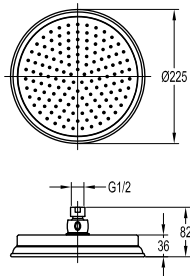

**RSP 7622**

**12" Brass rainshower**

- 1/2" connection
- brass rainshower, Ø30cm
- easy clean shower spray
- brass
- everose gold

**RSP 8131**

**8" brass rainshower**

- 1/2" connection
- brass rainshower, Ø22.5cm
- easy clean shower spray
- brass
- oil rubbed bronze