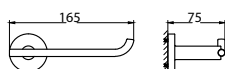

BAP 2215RB

Eolica brass toilet roll holder

- brass
- red bronze