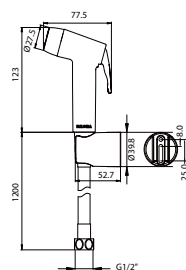

TSP 3105

Toilet shower set 2-spray

- 2-mode shower head
- PVC flexible hose, revolflex 360°, 120cm, 1/2"
- full brass connector
- ABS
- luxury gold