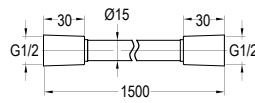

Flexible Hose

FLP 1205TG

PVC flexible hose

- 1/2" connection
- length: 150cm
- PVC
- revofflex 360°
- titanium grey