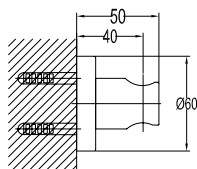

HHP 1206

Brass handshower holder

- universal coupling
- brass
- chrome