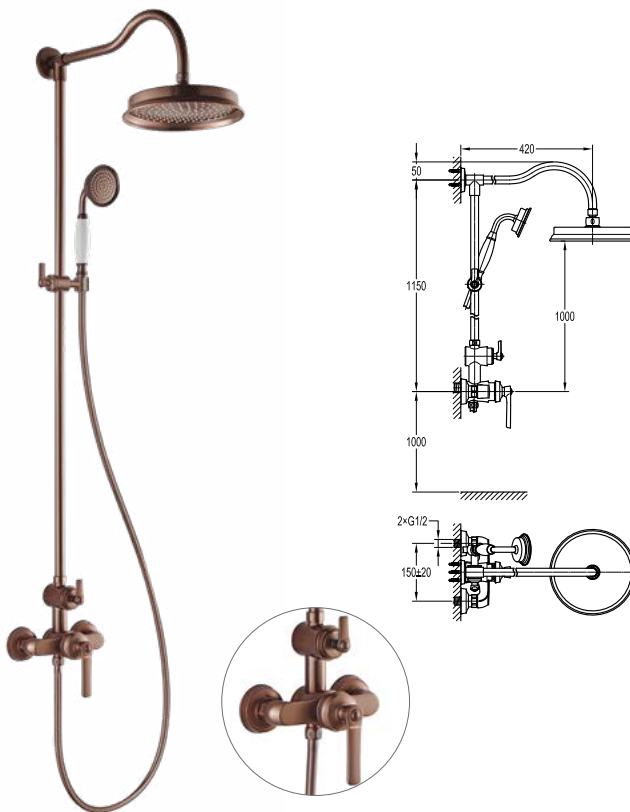

FCP 8313

Liberty single lever shower mixer with rainshower

- brass rainshower, Ø22.5cm
- 1-mode handshower
- easy clean shower spray
- PVC flexible hose, revolflex 360°, 150cm, 1/2"
- brass handshower
- overhead shower angle adjustable
- brass
- oil rubbed bronze