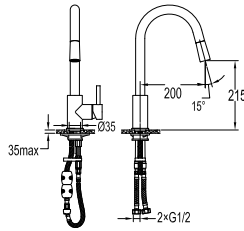

Kitchen Faucet

FCP 1853MW

Eolica single lever pillar sink mixer

- swivel spout 360°
- pull-out spray head
- knitted hose, 60cm, 1/2"
- brass
- matte white