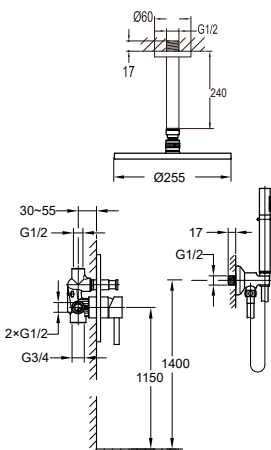

FCP 1827T + SAP1201T

Eolica single lever concealed shower mixer with rainshower and handshower

- designed to run 2 outlets
- 2 inlets 1/2", 2 outlets 1/2"
- air-injection shower technology
- brass rainshower, Ø25.5cm
- easy clean shower spray
- 2-mode brass handshower
- PVC flexible hose, revolflex 360°, 150cm, 1/2"
- overhead shower angle adjustable
- brass
- titanium grey