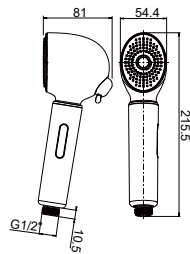

HSP 2201LG

1. **ABS baby handshower**
- 2-mode handshower
  - with volume control button
  - easy clean shower spray
  - ABS
  - light green