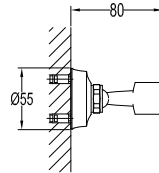

HHP 7202

Brass handshower holder

- universal coupling
- angle-adjustable
- brass
- luxury gold