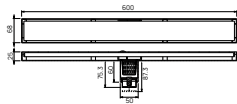

Floor Drain

FDP 5106

Floor drain linear 600x68mm

- tile insert reversible
- flood resistant
- anti odour
- anti rat and roach
- pipe size: minimum 2"
- SUS 304
- satin durashield