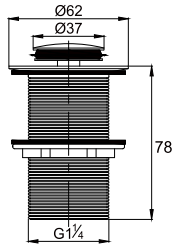

WTP 2211

Brass pop-up waste (without overflow)

- brass
- chrome