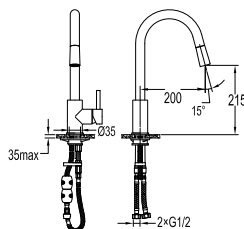

FCP 1853FG

Eolica single lever pillar sink mixer

- swivel spout 360°
- pull-out spray head
- knitted hose, 60cm, 1/2"
- brass
- french gold