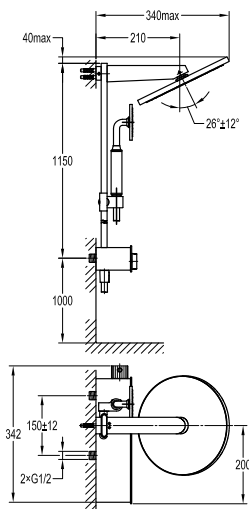

FCP 3609CH

**Radiance thermostatic bath/shower mixer
3 Pro-Slide with rainshower**

- thermostatic cartridge, anti-scald 38°C safety stop
- 1-function rainshower
- brass shower head Ø25cm
- 1-function pressurized brass handshower
- PVC flexible hose, revoflex 360°, 150cm, 1/2"
- 2 inlets 3/4", 3 outlets 1/2" with Pro-Slide
- Pro-Slide button
- air-injection shower technology
- easy clean shower spray
- brass
- chrome