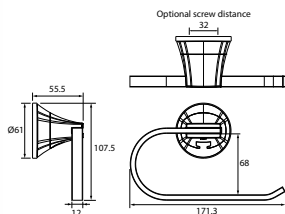

BAP 1615MB

Tiero towel/toilet roll holder with suction cup
· ABS
· matte black