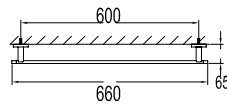

**BAP 7603**

**Callista brass double towel bar 600mm**

- brass
- everose gold

**BAP 7601**

**Callista brass single towel bar 600mm**

- brass
- everose gold

**BAP 7614**

**Callista brass robe hook**