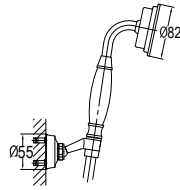

Shower Set

HSP 8111 + HHP 8202 + FLP 8202

Shower set with holder

- 1-mode handshower
- PVC flexible hose, revolflex 360°, 150cm, 1/2"
- brass handshower
- universal angle-adjustable brass shower holder
- oil rubbed bronze