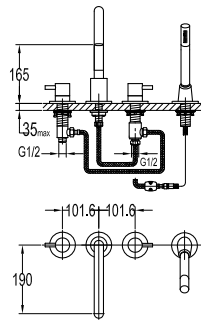

FCP 1816SN

Eolica 4-hole bath/shower mixer deck-mounted

- 2-mode brass handshower
- easy clean shower spray
- brass flexible hose, revolflex 360°, 180cm
- brass handshower
- brass
- satin nickel