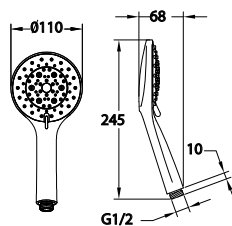

**FLP 1302**

**Silverlux flexible hose**

- 1/2" connection
- length: 150cm
- PVC
- revolflex 360°
- chrome

**HSP 1502**

**ABS handshower 5-spray**

- 5-mode handshower
- easy clean shower spray
- ABS
- chrome