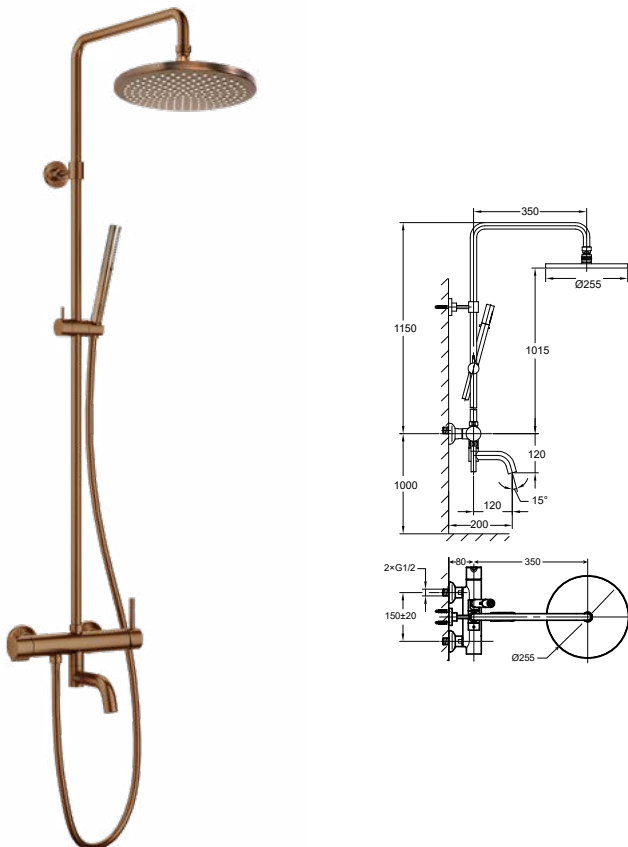

FCP 1809RB

Eolica single lever bath/shower mixer with rainshower

- designed to run 3 outlets
- brass rainshower, Ø25.5cm
- air-injection shower technology
- swivel bath spout 180°
- easy clean shower spray
- 2-mode brass handshower
- PVC flexible hose, revolflex 360°, 150cm, 1/2"
- overhead shower angle adjustable
- brass
- red bronze