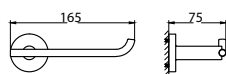

BAP 2215SN

Eolica brass toilet roll holder

- brass
- satin nickel