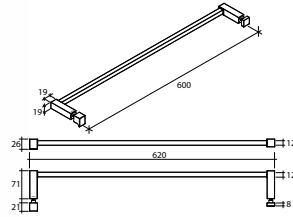

Shower Handle

SHP 1101

Shower handle 4060-SQ 60MM

- brass
- chrome