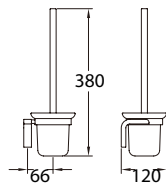

BAP 9113

Nancy brass toilet brush & holder

- brass
- matte black