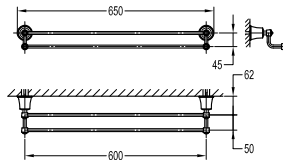

#### Eolica brass toilet roll holder

- brass
- red bronze

**BAP 7407**

**Liberty brass towel shelf 600mm**

- brass
- luxury gold

**BAP 7405**

**Liberty brass towel shelf 600mm**

- brass
- luxury gold