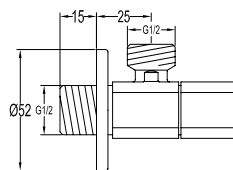

FCP 7377

Gallant 1/2" triangle valve

- brass
- luxury gold