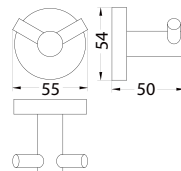

BAP 2114

Dakota robe hook

- brass
- chrome