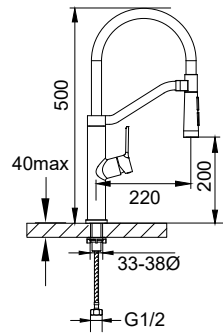

FCP 2662GM

Alto single lever sink tap with magnetic holder & pull-down spray head 3-mode

- swivel spout 360°
- 3 spray-mode
- pull-down spray head
- magnetic holder system
- knitted hose, 60cm, 1/2"
- stainless SUS 304
- gunmetal (brushed)