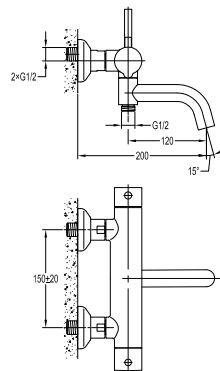

FCP 1802TG

Eolica single lever bath/shower mixer

- designed to run 2 outlets, spout as diverter
- for shower hose with a 1/2" connection
- swivel bath spout 180°
- brass
- titanium grey

HSP 3301TG

Brass handshower 2-spray

- 2-mode handshower
- easy clean shower spray
- brass
- titanium grey