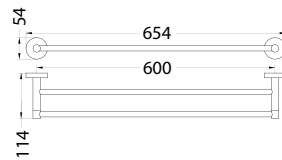

BAP 2103GM

Dakota double towel bar 600mm

- brass + SUS 304
- gunmetal