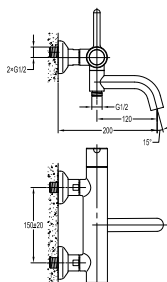

**FCP 9336**

**Aleena two-handle 8" basin mixer**

- brass handle with porcelain decoration
- brass
- matte black

**FCP 9335**

**Aleena single lever concealed basin mixer**

- brass handle with porcelain decoration
- solid brass construction
- brass
- matte black