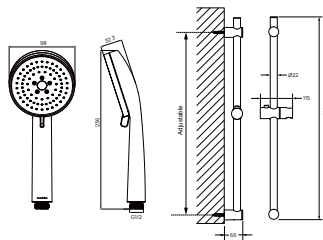

SSP 1108SG

Shower set with slide rail 3-jets round

- 3-mode handshower
- easy clean shower spray
- PVC flexible hose, revolflex 360°, 150cm, 1/2"
- ABS handshower
- height adjustable handshower holder
- SUS 304 + ABS
- satin gold