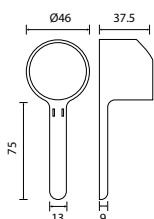

HDP 9304

Handle Aleena series XL

- compatible with FCP 9327
- brass
- matte black