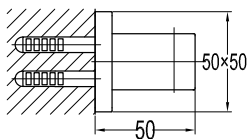

HHP 1204

Brass handshower holder

- universal coupling
- brass
- chrome