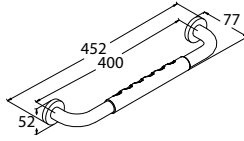

BAP 2124GM

Dakota bath grab bar with rubber

- brass + SUS 304
- gunmetal