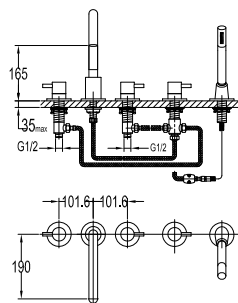

FCP 1806

Eolica 5-hole bath/shower mixer deck-mounted

- 2-mode brass handshower
- easy clean shower spray
- brass flexible hose, revolflex 360°, 180cm
- brass handshower
- brass
- chrome