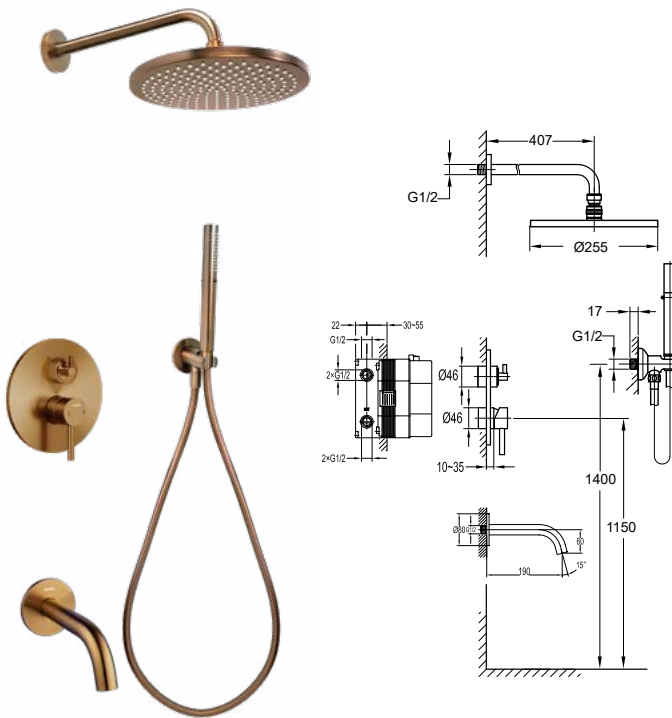

FCP 1829RB

Eolica single lever concealed shower mixer with spout, rainshower and handshower

- designed to run 3 outlets
- 2 inlets 1/2", 3 outlets 1/2"
- air-injection shower technology
- brass rainshower, Ø25.5cm
- easy clean shower spray
- 2-mode brass handshower
- brass spout, 1/2" connection
- PVC flexible hose, revolflex 360°, 150cm, 1/2"
- overhead shower angle adjustable
- brass
- red bronze