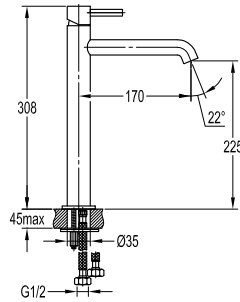

FCP 1843M

Eolica single lever monobloc basin mixer

- knitted hoses, 40cm, 1/2"
- brass
- matte black