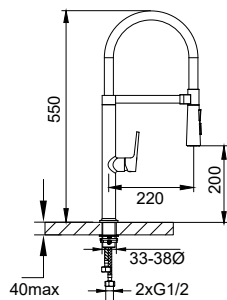

FCP 2552SG

Berlin single lever sink mixer with magnetic holder & pull-down spray head 3-mode

- swivel spout 360°
- 3 spray-mode
- pull-down spray head
- magnetic holder system
- knitted hose, 60cm, 1/2"
- brass
- satin gold