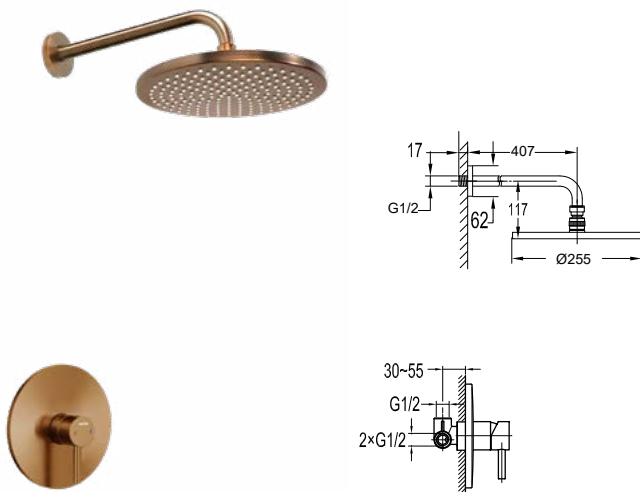

FCP 1826RB

Eolica single lever concealed shower mixer with rainshower

- 2 inlets / 1 outlet, 1/2"
- air-injection shower technology
- brass shower head Ø25.5cm
- easy clean shower spray
- overhead shower angle adjustable
- brass
- red bronze