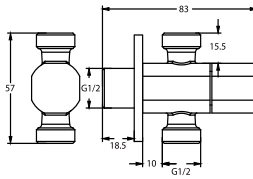

FCP 2192

Gallant 1/2" 2-outlet angle valve

- brass
- chrome