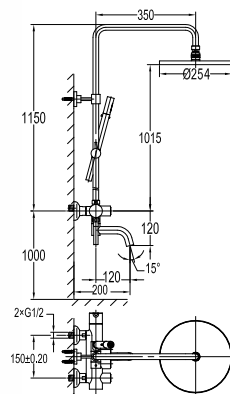

FCP 9308

Aleena single lever bath/shower mixer with Pro-Click-3 buttons

- design to run 3 outlets with Pro-Click
- brass handle with porcelain decoration
- air-injection shower technology
- swivel bath spout 180°
- brass shower head Ø25.4cm
- easy clean shower spray
- 2-mode brass handshower
- PVC flexible hose, revofflex 360°, 150cm, 1/2"
- overhead shower angle adjustable
- brass
- matte black