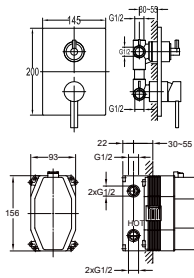

FCP 1524

Ibisco single lever concealed 5-way bath/shower mixer with diverter

- 3-way diverter with volume control
- 2 inlets / 3 outlets, 1/2"
- brass
- chrome