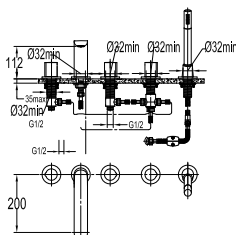

FCP 7606

Callista 5-hole bath/shower mixer deck-mounted

- 1-mode brass handshower
- easy clean shower spray
- brass flexible hose, revolflex 360°, 180cm
- brass handshower
- brass
- everose gold