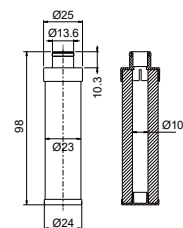

FTP 1001

1. **Handshower filter**
2. baby shower filter