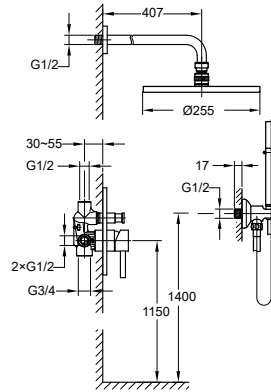

FCP 1827M

Eolica single lever concealed shower mixer with rainshower and handshower

- designed to run 2 outlets
- 2 inlets 1/2", 2 outlets 1/2"
- air-injection shower technology
- brass rainshower, Ø25.5cm
- easy clean shower spray
- 2-mode brass handshower
- PVC flexible hose, revolflex 360°, 150cm, 1/2"
- overhead shower angle adjustable
- brass
- matte black