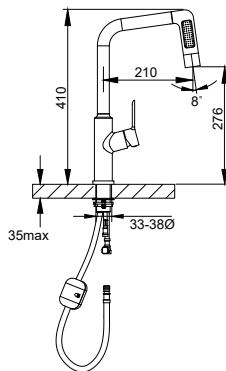

FCP 2653MW

**Alto single lever sink mixer with pull-out spray head
5-mode**

- swivel spout 360°
- 5 spray-mode
- pull-out spray head
- powerABS spray head
- knitted hose, 60cm, 1/2"
- stainless SUS 304
- matte white