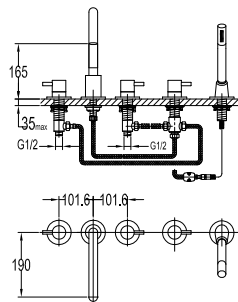

FCP 1806E

Eolica 5-hole bath/shower mixer deck-mounted

- 2-mode brass handshower
- easy clean shower spray
- brass flexible hose, revolflex 360°, 180cm
- brass handshower
- brass
- everose gold