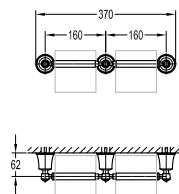

BAP 7421

Liberty brass double toilet roll holder

- brass
- luxury gold