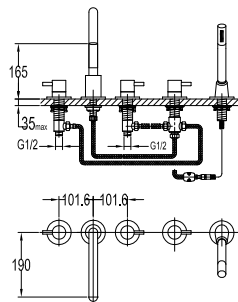

FCP 1806RB

Eolica 5-hole bath/shower mixer deck-mounted

- 2-mode brass handshower
- easy clean shower spray
- brass flexible hose, revolflex 360°, 180cm
- brass handshower
- brass
- red bronze