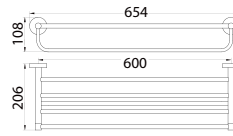

BAP 2107

Dakota towel shelf 600mm

- brass + SUS 304
- chrome