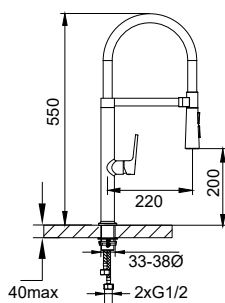

FCP 2552TG

Berlin single lever sink mixer with magnetic holder & pull-down spray head 3-mode

- swivel spout 360°
- 3 spray-mode
- pull-down spray head
- magnetic holder system
- knitted hose, 60cm, 1/2"
- brass
- titanium grey