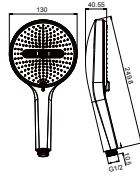

SSP 1107C

Shower set with slide rail 4-jets round

- 4-mode handshower
- easy clean shower spray
- PVC flexible hose, revolflex 360°, 150cm, 1/2"
- ABS handshower
- height adjustable handshower holder
- SUS 304 + ABS
- chrome