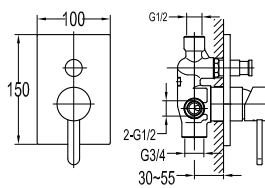

FCP 1203

Cedro single lever bath/shower mixer with rainshower

- designed to run 3 outlets, spout as diverter
- brass rainshower, 19.8×14.5cm
- 1-mode handshower
- easy clean shower spray
- PVC flexible hose, revolflex 360°, 150cm, 1/2"
- ABS handshower
- swivel bath spout 180°
- overhead shower angle adjustable
- brass
- chrome

FCP 1221

Cedro single lever concealed 3-way shower/basin mixer without diverter

- designed to run 1 outlet with volume control
- 2 inlets / 1 outlet, 1/2"
- brass
- chrome

FCP 1223

Cedro single lever concealed 4-way bath/shower mixer with diverter

- volume control and diverter for 2 outlets
- 2 inlets, 1/2"
- 1 outlet, 1/2"
- 1 outlet, 3/4"
- brass
- chrome