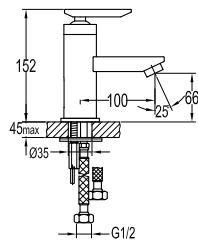

FCP 1631

Bristol single lever monobloc basin mixer

- knitted hoses, 40cm, 1/2"
- brass
- chrome