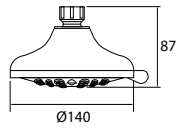

RSP 1901MB

5.5" rainshower 9-mode

- 1/2" connection
- ABS rainshower, Ø14cm
- easy clean shower spray
- ABS
- matte black