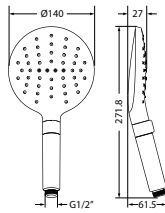

Shower Set

SSP 2308

Shower set with holder

- 3-mode handshower
- PVC flexible hose, revolflex 360°, 150cm, 1/2"
- ABS handshower
- universal rotating ABS shower holder
- chrome