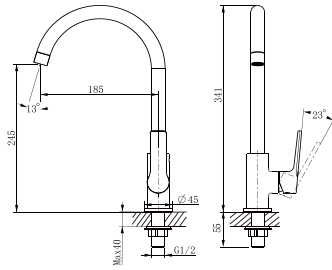

Berlin Chrome

FCP 2561

Berlin 1/2" pillar sink tap

- brass
- chrome