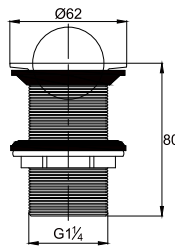

WTP 2111

Brass waste with turnover plug (without overflow)

- brass
- chrome