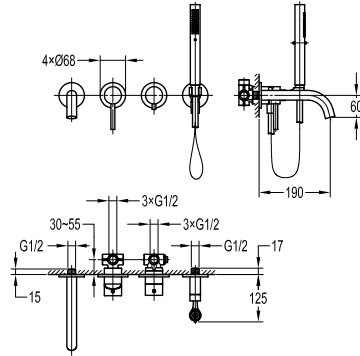

FCP 1807EG

Eolica single lever concealed shower mixer with spout and handshower

- designed to run 2 outlets
- 2 inlets 1/2", 2 outlets 1/2"
- easy clean shower spray
- 2-mode brass handshower
- brass spout, 1/2" connection
- PVC flexible hose, revolflex 360°, 150cm, 1/2"
- brass
- everose gold