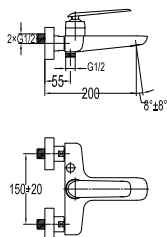

- knitted hoses, 40cm, 1/2"
- brass
- everose gold

**FCP 7636**

**Callista two-handle 8" basin mixer**

- brass
- everose gold

**FCP 7606**

**Callista 5-hole bath/shower mixer deck-mounted**

- 1-mode brass handshower
- easy clean shower spray
- brass flexible hose, revolflex 360°, 180cm
- brass handshower
- brass
- everose gold