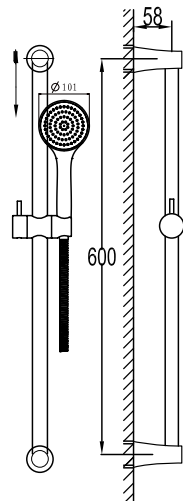

SSP 1105

Shower set with slide rail air-injection round

- 1-mode handshower
- easy clean shower spray
- water-saving features
- Air-Injection shower technology
- SUS 304 flexible hose, revofflex 360°, 150cm, 1/2"
- ABS handshower
- height adjustable handshower holder
- stainless steel
- chrome