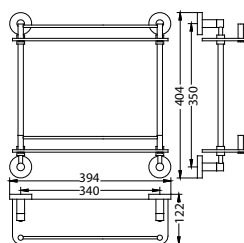

BAP 1830

Moneta double glass shelf

- brass + SUS 304
- chrome