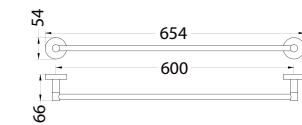

BAP 2101GM

Dakota single towel bar 600mm

- brass + SUS 304
- gunmetal