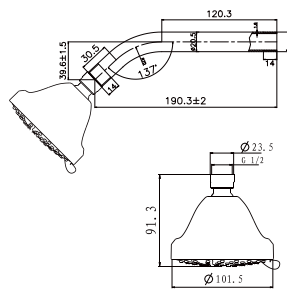

SSP 3301

4" rainshower set with arm 3-jets round wall-mounted

- 3-mode rainshower
- 1/2" connection
- ABS rainshower, Ø10.15cm
- easy clean shower spray
- brass
- chrome