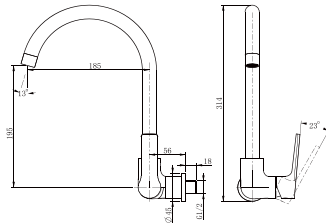

FCP 2563

Berlin 1/2" wall sink tap

- brass
- chrome