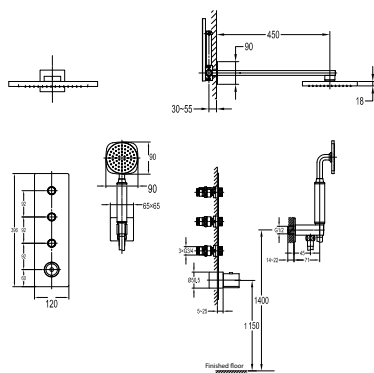

FCP 8528

Dalfon thermostatic concealed shower mixer with Pro-Click-3 and adjustable flow buttons

- thermostatic cartridge, anti-scald 38°C safety stop
- 2-function rainshower with rain stream
- brass shower head 31.2x21.8x1.8cm
- 1-function pressurized brass handshower
- PVC flexible hose, revolflex 360°, 150cm, 1/2"
- 2 inlets 3/4", 3 outlets 1/2" with Pro-Click
- Pro-Click and adjustable flow
- air-injection shower technology
- easy clean shower spray
- brass
- titanium grey