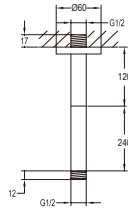

SAP 9337

Shower arm ceiling-mounted

- 1/2" connection
- brass
- matte black