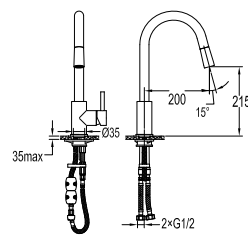

FCP 1853MB

Eolica single lever pillar sink mixer

- swivel spout 360°
- pull-out spray head
- knitted hose, 60cm, 1/2"
- brass
- matte black