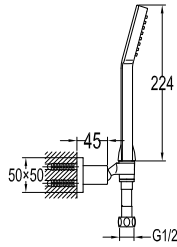

HSP 9103 + HHP 9203 + FLP 1205MB

Shower set with holder

- ABS handshower
- 1-mode handshower
- easy clean shower spray
- PVC flexible hose, revolflex 360°, 150cm, 1/2"
- universal rotating brass shower holder
- matte black