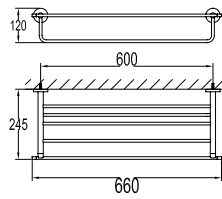

- brass
- satin gold

**BAP 7822**

**Aleena brass toilet roll holder**

- brass
- satin gold

Aleena Matte Black

**BAP 9307**

**Aleena brass towel shelf 600mm**  
 · brass  
 · matte black

**BAP 9305**