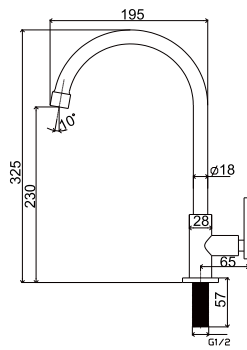

FCP 1661

Bristol 1/2" pillar sink tap

- brass
- chrome