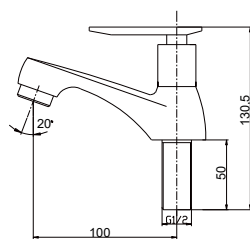

FCP 1684

Bristol 1/2" single lever basin pillar tap

- brass
- chrome