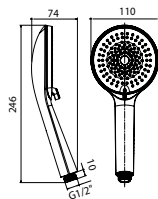

SSP 9401

Shower set with holder 4-jets round

- 4-mode handshower
- PVC flexible hose, revolflex 360°, 150cm, 1/2"
- ABS handshower
- universal rotating ABS shower holder
- matte black