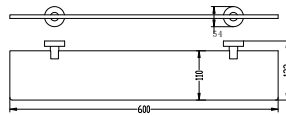

BAP 9209

Dakota glass shelf

- brass
- matte black