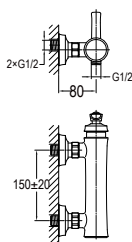

FCP 7312

Liberty single lever shower mixer

- for shower hose with a 1/2" connection
- brass
- luxury gold