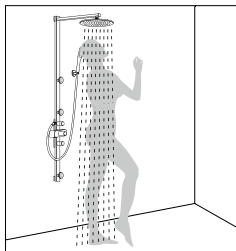

Rainshower

Infused with plenty of air, plump water drop, soft touch, and mild-rain-like feel of showering.