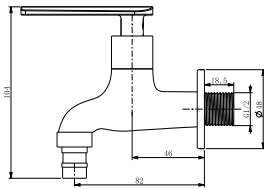

**Olivia 1/2" single lever basin pillar tap**

- brass
- matte black

**FCP 9671**

**Olivia 1/2" short wall tap**

- brass
- matte black

**FCP 9673**

**Olivia 1/2" short wall tap with hose coupling and screw collar**