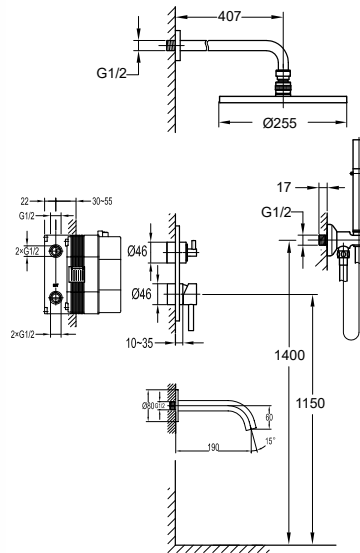

FCP 1829SN

Eolica single lever concealed shower mixer with spout, rainshower and handshower

- designed to run 3 outlets
- 2 inlets 1/2", 3 outlets 1/2"
- air-injection shower technology
- brass rainshower, Ø25.5cm
- easy clean shower spray
- 2-mode brass handshower
- brass spout, 1/2" connection
- PVC flexible hose, revolflex 360°, 150cm, 1/2"
- overhead shower angle adjustable
- brass
- satin nickel