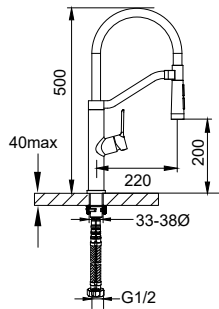

FCP 2652SS

Alto single lever sink mixer with magnetic holder & pull-down spray head 3-mode

- swivel spout 360°
- 3 spray-mode
- pull-down spray head
- magnetic holder system
- knitted hose, 60cm, 1/2"
- stainless SUS 304
- satin stainless steel (brushed)