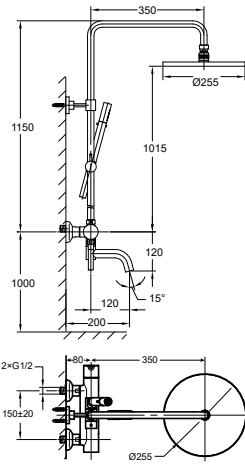

FCP 1809E

Eolica single lever bath/shower mixer with rainshower

- designed to run 3 outlets
- brass rainshower, Ø25.5cm
- air-injection shower technology
- swivel bath spout 180°
- easy clean shower spray
- 2-mode brass handshower
- PVC flexible hose, revolflex 360°, 150cm, 1/2"
- overhead shower angle adjustable
- brass
- everose gold