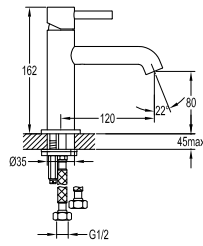

FCP 1841SN

Eolica single lever monobloc basin mixer

- knitted hoses, 40cm, 1/2"
- brass
- satin nickel