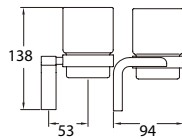

Nancy Matte Black

BAP 9110

Nancy brass tumbler holder with glass

- brass
- matte black