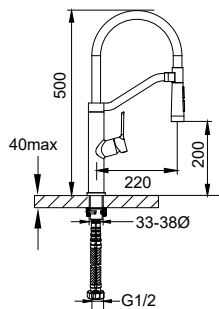

FCP 2652MB

Alto single lever sink mixer with magnetic holder & pull-down spray head 3-mode

- swivel spout 360°
- 3 spray-mode
- pull-down spray head
- magnetic holder system
- knitted hose, 60cm, 1/2"
- stainless SUS 304
- matte black