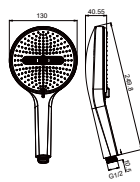

SSP 1107B

Shower set with slide rail 4-jets round

- 4-mode handshower
- easy clean shower spray
- PVC flexible hose, revolflex 360°, 150cm, 1/2"
- ABS handshower
- height adjustable handshower holder
- SUS 304 + ABS
- matte black