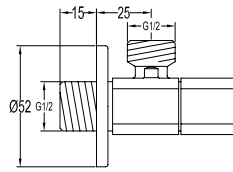

FCP 2177

Gallant 1/2" triangle valve

- brass
- chrome