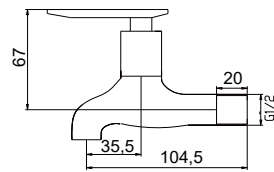

FCP 1671

Bristol 1/2" short wall tap

- brass
- chrome