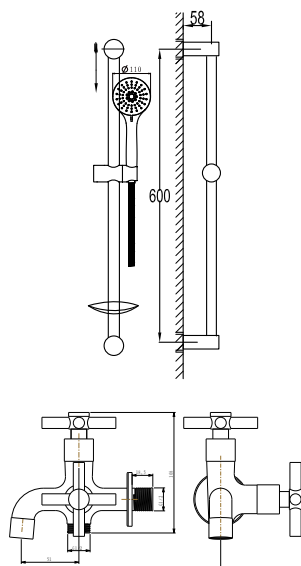

SSP 1106 + FCP 6376

Shower set

- designed to run 2 outlets
- for shower hose with a 1/2" connection
- 3-mode handshower
- easy clean shower spray
- SUS 304 flexible hose, revolflex 360°, 150cm, 1/2"
- ABS handshower
- height adjustable handshower holder
- brass
- chrome