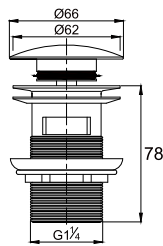

WTP 2301

Brass pop-up waste (with overflow)

- brass
- chrome