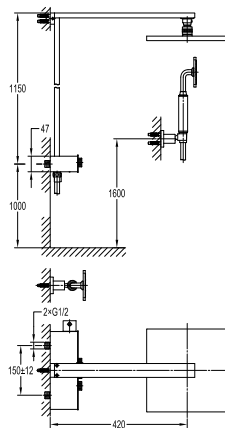

FCP 3507

Dalfon thermostatic bath/shower mixer with Pro-Click-3 and adjustable flow buttons

- thermostatic cartridge, anti-scald 38°C safety stop
- 1-function rainshower
- brass shower head 25x25cm
- 1-function pressurized brass handshower
- PVC flexible hose, revolflex 360°, 150cm, 1/2"
- design to run 3 outlets with Pro-Click
- Pro-Click and adjustable flow
- air-injection shower technology
- easy clean shower spray
- brass
- chrome