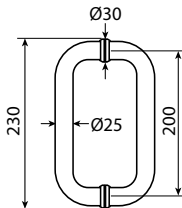

SHP 2324

Shower Handle 25x200MM

- handles
- SUS 304
- 10 years mechanical warranty
- gunmetal