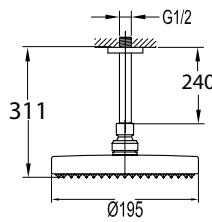

RSP 7131 + SAP 7211

Shower arm and rainshower ceiling-mounted

- 1/2" connection
- brass rainshower, Ø22.5cm
- easy clean shower spray
- overhead shower angle adjustable
- brass
- luxury gold