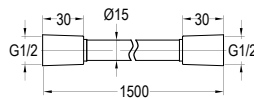

FLP 1205RB

PVC flexible hose

- 1/2" connection
- length: 150cm
- PVC
- revolflex 360°
- red bronze