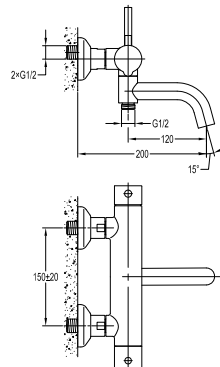

FCP 1802CH

Eolica single lever bath/shower mixer

- designed to run 2 outlets, spout as diverter
- for shower hose with a 1/2" connection
- swivel bath spout 180°
- brass
- chrome

HSP 3301CH

Brass handshower 2-spray

- 2-mode handshower
- easy clean shower spray
- brass
- chrome