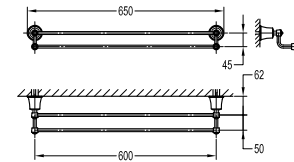

BAP 8403

Liberty brass double towel bar 600mm

- brass
- oil rubbed bronze