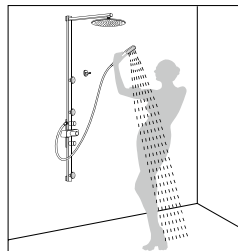

Handshower

Energetic water drop, free to wash any areas of the body, make your shower more pleasant.