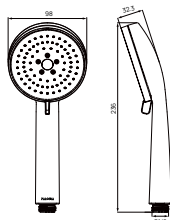

Shower Set

SSP 2309CP

Shower set with holder 3-jets round

- 3-mode handshower
- easy clean shower spray
- Air-Injection shower technology
- PVC flexible hose, revolflex 360°, 150cm, 1/2"
- ABS handshower
- universal rotating ABS shower holder
- chrome