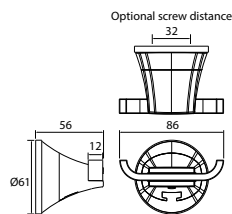

**Tiero robe hook with suction cup**

- ABS
- chrome

**BAP 1615CP**

**Tiero towel/toilet roll holder with suction cup**

- ABS
- chrome

**BAP 1601MB**

**Tiero single towel bar with suction cup 600mm**  
 · ABS  
 · matte black