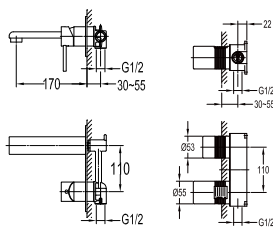

- knitted hoses, 40cm, 1/2"
- brass
- chrome

**FCP 1236**

**Cedro two-handle 8" basin mixer**

- brass
- chrome

**FCP 1235**

**Cedro single lever concealed basin mixer**

- solid brass construction
- brass
- chrome