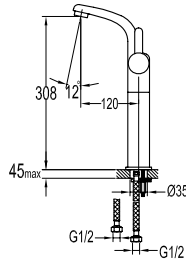

FCP 1233

Cedro single lever monobloc basin mixer

- knitted hoses, 40cm, 1/2"
- brass
- chrome