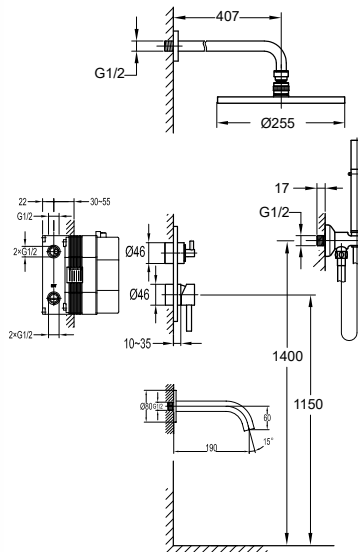

FCP 1829E

Eolica single lever concealed shower mixer with spout, rainshower and handshower

- designed to run 3 outlets
- 2 inlets 1/2", 3 outlets 1/2"
- air-injection shower technology
- brass rainshower, Ø25.5cm
- easy clean shower spray
- 2-mode brass handshower
- brass spout, 1/2" connection
- PVC flexible hose, revolflex 360°, 150cm, 1/2"
- overhead shower angle adjustable
- brass
- everose gold