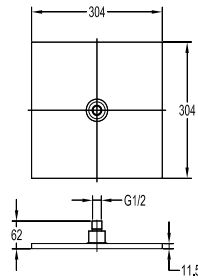

RSP 1102

1. **12" Brass rainshower**
2. 1/2" connection
   - brass rainshower, 30.4x30.4cm
   - easy clean shower spray
   - brass
   - chrome