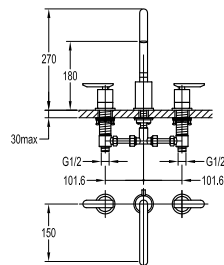

## Series

---

**FCP 1631**

**Bristol single lever monobloc basin mixer**

- knitted hoses, 40cm, 1/2"
- brass
- chrome

**FCP 1633**

**Bristol single lever monobloc basin mixer**

- knitted hoses, 40cm, 1/2"
- brass
- chrome