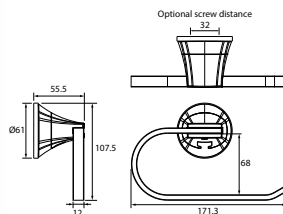

**Tiero robe hook with suction cup**

- ABS
- chrome

**BAP 1615CP**

**Tiero towel/toilet roll holder with suction cup**

- ABS
- chrome

**BAP 1601MB**

**Tiero single towel bar with suction cup 600mm**  
 · ABS  
 · matte black