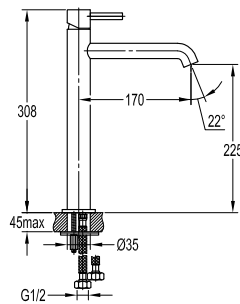

FCP 1843RB

Eolica single lever monobloc basin mixer

- knitted hoses, 40cm, 1/2"
- brass
- red bronze