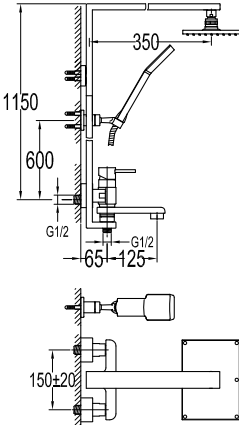

FCP 9203

Cedro single lever bath/shower mixer with rainshower

- designed to run 3 outlets, spout as diverter
- brass rainshower, 19.8x14.5cm
- 1-mode handshower
- easy clean shower spray
- brass flexible hose, revolflex 360°, 150cm, 1/2"
- ABS handshower
- swivel bath spout 180°
- overhead shower angle adjustable
- brass
- matte black