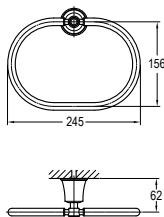

BAP 7416

Liberty brass guest towel holder

- brass
- luxury gold