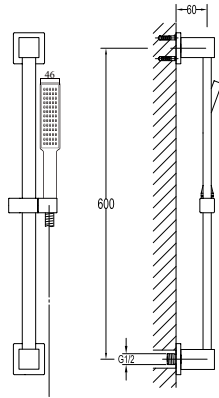

SSP 1104

Shower set with slide rail rectangle

- 1-mode handshower
- easy clean shower spray
- SUS 304 flexible hose, revofflex 360°, 150cm, 1/2"
- ABS handshower
- height adjustable handshower holder
- stainless steel
- chrome