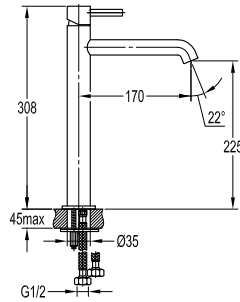

#### Brass flexible hose

- 1/2" connection
- length: 150cm
- brass
- revolflex 360°
- matte black

**EOLICA**  
**TITANIUM GREY**  
Series

---

**FCP 1841T**

**Eolica single lever monobloc basin mixer**

- knitted hoses, 40cm, 1/2"
- brass
- titanium grey