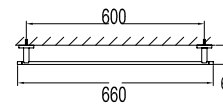

**Aleena brass towel shelf 600mm**

- brass
- satin gold

**BAP 7805**

**Aleena brass towel shelf 600mm**

- brass
- satin gold

**BAP 7803**

**Aleena brass double towel bar 600mm**

- brass
- satin gold