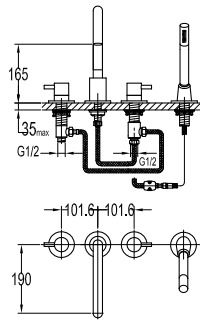

FCP 1816T

Eolica 4-hole bath/shower mixer deck-mounted

- 2-mode brass handshower
- easy clean shower spray
- brass flexible hose, revolflex 360°, 180cm
- brass handshower
- brass
- titanium grey