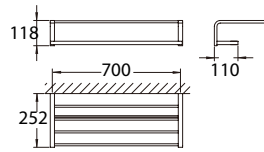

#### Liberty toilet brush & holder

- brass
- oil rubbed bronze

**BAP 9108**

**Nancy brass towel shelf 700mm**

- brass
- matte black

**BAP 9106**

**Nancy brass towel shelf 700mm**

- brass
- matte black