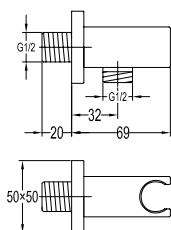

HHP 1102

Shower outlet elbow with handshower holder

- for shower hose with a 1/2" connection
- universal coupling
- brass
- chrome