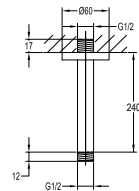

SAP 1201

Shower arm ceiling-mounted

- 1/2" connection
- brass
- chrome