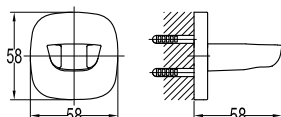

#### Brass shower outlet elbow

- for shower hose with a 1/2" connection
- brass
- luxury gold

**HHP 1204**

**Brass handshower holder**

- universal coupling
- brass
- chrome

**HHP 1205**

**Handshower holder**