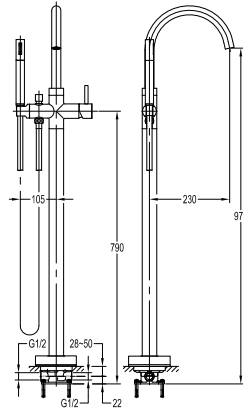

FCP 1805RB

**Eolica single lever bath/shower mixer floor-mounted**

- 2-mode handshower
- easy clean shower spray
- PVC flexible hose, revolflex 360°, 150cm, 1/2"
- brass handshower
- pedestal with turnable adjustment
- brass
- red bronze