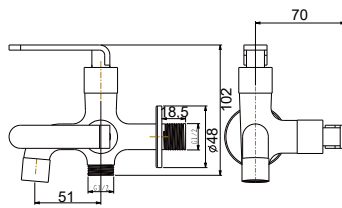

- brass
- chrome

**FCP 6273**

**Neptune 1/2" short wall tap with hose coupling and screw collar**

- brass
- chrome

**FCP 6276**

**Neptune 1/2" two-way tap**

- brass
- chrome

**FCP 6266**