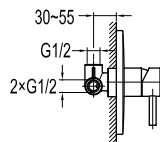

FCP 1826E

Eolica single lever concealed shower mixer with rainshower

- 2 inlets / 1 outlet, 1/2"
- air-injection shower technology
- brass shower head Ø25.5cm
- easy clean shower spray
- overhead shower angle adjustable
- brass
- everose gold