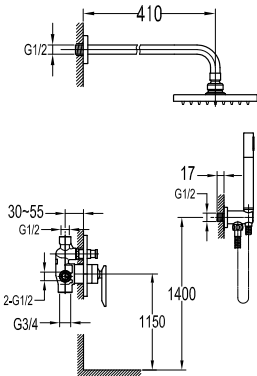

FCP 1623 + RSP 1111 + SAP 1101 + HSP 1101 + HHP 1101CH + FLP 1101

Bristol single lever concealed shower mixer with rainshower and handshower set

- designed to run 2 outlets with volume control
- 2 inlets / 2 outlets, 1/2"
- brass rainshower, Ø19.5cm
- 1-mode handshower
- easy clean shower spray
- brass flexible hose, revolflex 360°, 150cm, 1/2"
- brass handshower
- overhead shower angle adjustable
- brass
- chrome