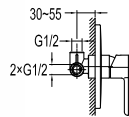

FCP 9326

Aleena single lever concealed shower mixer with rainshower

- brass handle with porcelain decoration
- 2 inlets / 1 outlet, 1/2"
- air-injection shower technology
- brass shower head Ø25.4cm
- easy clean shower spray
- overhead shower angle adjustable
- brass
- matte black

FCP 9308

Aleena single lever bath/shower mixer with Pro-Click-3 buttons

- design to run 3 outlets with Pro-Click
- brass handle with porcelain decoration
- air-injection shower technology
- swivel bath spout 180°
- brass shower head Ø25.4cm
- easy clean shower spray
- 2-mode brass handshower
- PVC flexible hose, revofflex 360°, 150cm, 1/2"
- overhead shower angle adjustable
- brass
- matte black