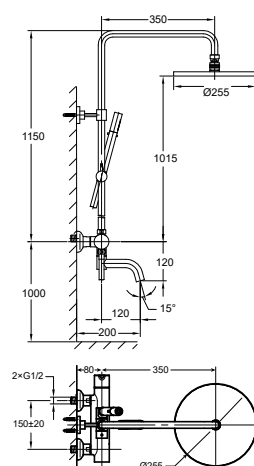

FCP 1809SN

Eolica single lever bath/shower mixer with rainshower

- designed to run 3 outlets
- brass rainshower, Ø25.5cm
- air-injection shower technology
- swivel bath spout 180°
- easy clean shower spray
- 2-mode brass handshower
- PVC flexible hose, revolflex 360°, 150cm, 1/2"
- overhead shower angle adjustable
- brass
- satin nickel