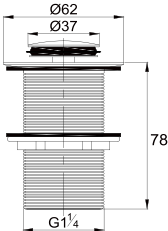

**Brass pop-up waste (with overflow)**

- brass
- satin gold

---

**WTP 9201**

**Brass pop-up waste (with overflow)**

- brass
- matte black

**WTP 7311**

**Brass pop-up waste (without overflow)**  
· brass  
· luxury gold