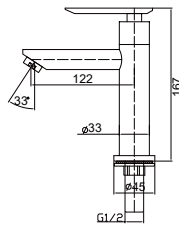

FCP 1681

Bristol 1/2" single lever basin pillar tap

- brass
- chrome