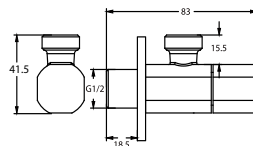

FCP 9191

Gallant 1/2" angle valve

- brass
- matte black