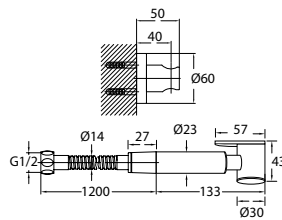

TSP 7601

Brass toilet shower set

- brass shower head, full brass component
- brass flexible hose, revofflex 360°, 120cm, 1/2"
- full brass connector
- brass holder
- everose gold