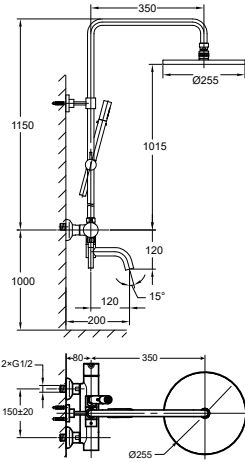

FCP 1809T

Eolica single lever bath/shower mixer with rainshower

- designed to run 3 outlets
- brass rainshower, Ø25.5cm
- air-injection shower technology
- swivel bath spout 180°
- easy clean shower spray
- 2-mode brass handshower
- PVC flexible hose, revolflex 360°, 150cm, 1/2"
- overhead shower angle adjustable
- brass
- titanium grey