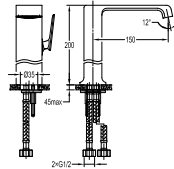

**FCP 3531**

**Dalfon single lever monobloc basin mixer**

- knitted hoses, 40cm, 1/2"
- brass
- chrome

**FCP 3532**

**Dalfon single lever monobloc basin mixer**

- knitted hoses, 40cm, 1/2"
- brass
- chrome