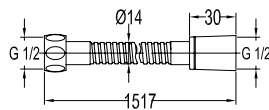

FLP 9101

Brass flexible hose

- 1/2" connection
- length: 150cm
- revolflex 360°
- brass
- matte black