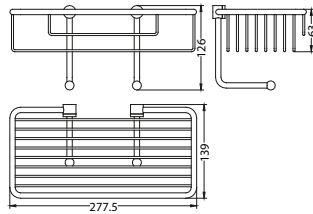

BAP 5239

Olivia basket with hook

- brass + SUS 304
- chrome

BAP 5336

Elano corner soap rack

- brass + SUS 304
- chrome