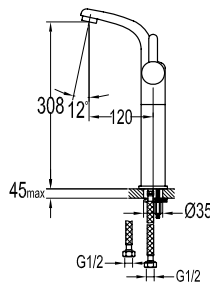

FCP 9233

Cedro single lever monobloc basin mixer

- knitted hoses, 40cm, 1/2"
- brass
- matte black