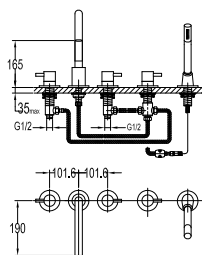

FCP 1806

Eolica 5-hole bath/shower mixer deck-mounted

- 1-mode brass handshower
- brass flexible hose, 180cm
- brass handshower
- brass
- chrome