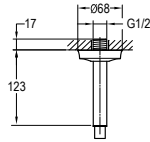

SAP 7211

Shower arm ceiling-mounted

- 1/2" connection
- brass
- luxury gold