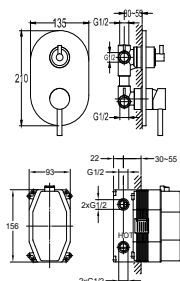

FCP 1824

**Eolica single lever concealed 5-way bath/
shower mixer with diverter**

- 3-way diverter with volume control
- 2 inlets / 3 outlets, 1/2"
- brass
- chrome