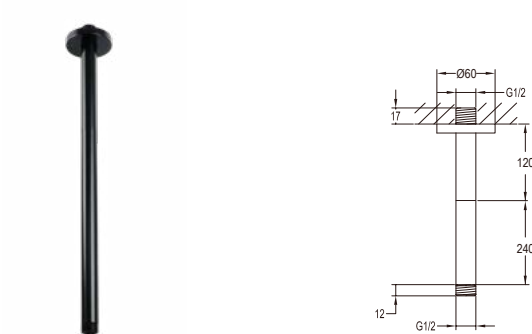

SAP 9337

Shower arm ceiling-mounted

- 1/2" connection
- brass
- matte black