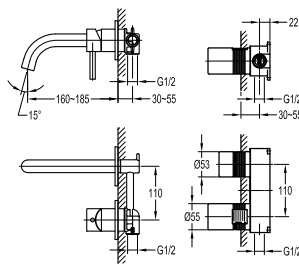

FCP 1835SN

Eolica single lever concealed basin mixer

- solid brass construction
- brass
- satin nickel