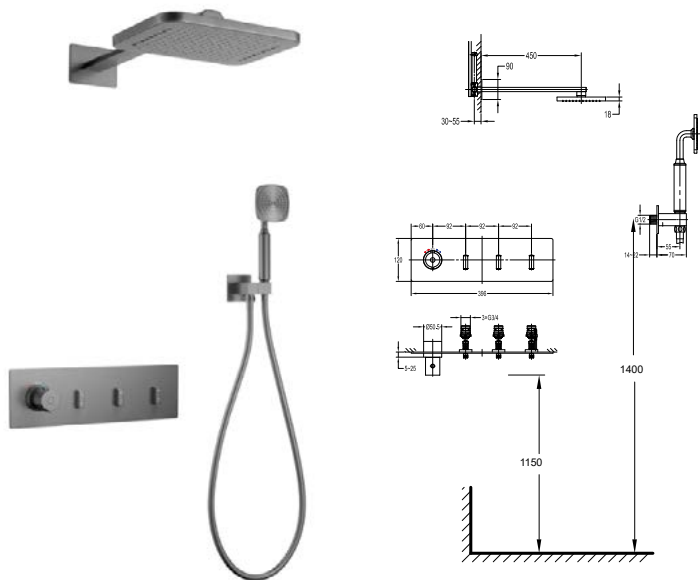

FCP 3529TG

**Dalfon thermostatic concealed shower mixer
3 Pro-Slide with rainshower**

- thermostatic cartridge, anti-scald 38°C safety stop
- 2-function rainshower with rain stream
- brass shower head 31.2x21.8x1.8cm
- 1-function pressurized brass handshower
- PVC flexible hose, revolflex 360°, 150cm, 1/2"
- 2 inlets 3/4", 3 outlets 1/2" with Pro-Slide
- Pro-Slide button
- air-injection shower technology
- easy clean shower spray
- brass
- titanium grey