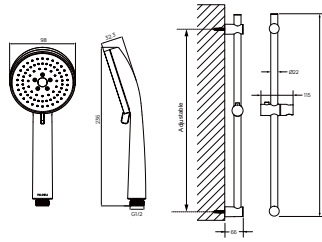

SSP 1108GM

Shower set with slide rail 3-jets round

- 3-mode handshower
- easy clean shower spray
- PVC flexible hose, revolflex 360°, 150cm, 1/2"
- ABS handshower
- height adjustable handshower holder
- SUS 304 + ABS
- satin gunmetal