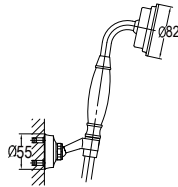

HSP 7111 + HHP 7202 + FLP 7202

Shower set with holder

- 1-mode handshower
- PVC flexible hose, revolflex 360°, 150cm, 1/2"
- brass handshower
- universal angle-adjustable brass shower holder
- luxury gold