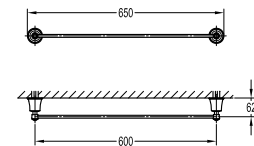

BAP 8401

Liberty brass single towel bar 600mm

- brass
- oil rubbed bronze