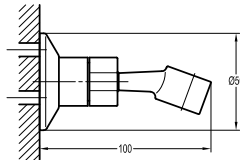

HHP 7801

Handshower holder

- universal coupling
- brass
- satin gold