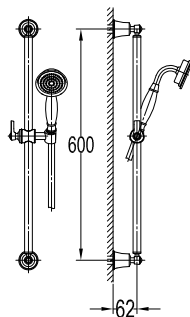

HSP 7111 + SLP 7501 + FLP 7202

Shower set with slide rail

- 1-mode handshower
- easy clean shower spray
- PVC flexible hose, revolflex 360°, 150cm, 1/2"
- brass handshower
- height adjustable handshower holder
- brass
- luxury gold