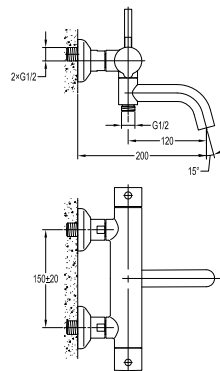

FCP 1802MB

Eolica single lever bath/shower mixer

- designed to run 2 outlets, spout as diverter
- for shower hose with a 1/2" connection
- swivel bath spout 180°
- brass
- matte black

HSP 3301MB

Brass handshower 2-spray

- 2-mode handshower
- easy clean shower spray
- brass
- matte black