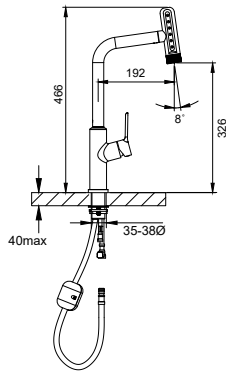

FCP 2656BG

**Alto single lever sink mixer with pull-out spray head
6-mode**

- swivel spout 360°
- 6 spray-mode
- pull-out spray head
- powerABS spray head
- knitted hose, 60cm, 1/2"
- stainless SUS 304
- brushed gold