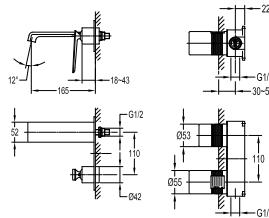

**FCP 8531**

**Dalfon single lever monobloc basin mixer**

- knitted hoses, 40cm, 1/2"
- brass
- titanium grey

**FCP 8532**

**Dalfon single lever monobloc basin mixer**

- knitted hoses, 40cm, 1/2"
- brass
- titanium grey