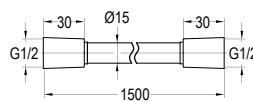

**FLP 1205SG**

**PVC flexible hose**

- 1/2" connection
- length: 150cm
- PVC
- revolflex 360°
- satin gold

**HHP 7801**

**Handshower holder**

- universal coupling
- brass
- satin gold