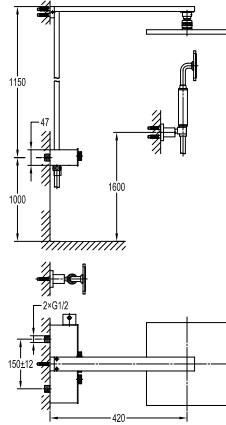

FCP 8507

Dalfon thermostatic bath/shower mixer with Pro-Click-3 and adjustable flow buttons

- thermostatic cartridge, anti-scald 38°C safety stop
- 1-function rainshower
- brass shower head 25x25cm
- 1-function pressurized brass handshower
- PVC flexible hose, revoflex 360°, 150cm, 1/2"
- design to run 3 outlets with Pro-Click
- Pro-Click and adjustable flow
- air-injection shower technology
- easy clean shower spray
- brass
- titanium grey