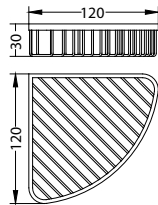

BAP 5236

Olivia corner basket with hook

- brass + SUS 304
- chrome

BAP 5239

Olivia basket with hook

- brass + SUS 304
- chrome

BAP 5336

Elano corner soap rack

- brass + SUS 304
- chrome

BAP 5339

Elano soap rack

- brass + SUS 304
- chrome