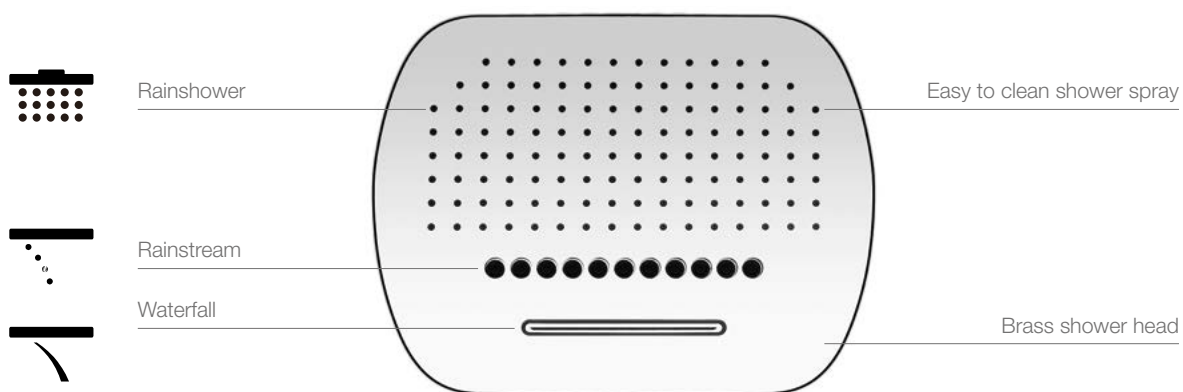

PRO-CLICK® SHOWER SYSTEM

ENJOY SHOWER THROUGH MULTIPLE WAYS

Whether you like a through Air-Injection shower, a brand new rainstream massage, or a natural waterfall, all can be easily achieved through the Pro-Click® push button. Moreover, three outlets can be operated simultaneously.

Waterfall

Plentiful water flows off weariness after a long day. Widened outlet offers a natural shower experience.