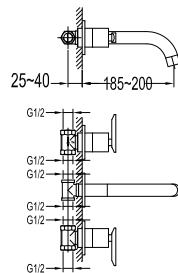

FCP 1635

Bristol two-handle basin mixer wall-mounted

- solid brass construction
- brass
- chrome