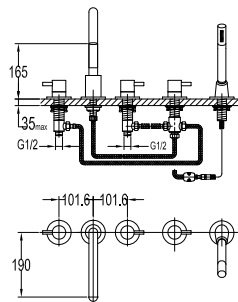

FCP 1806SN

Eolica 5-hole bath/shower mixer deck-mounted

- 2-mode brass handshower
- easy clean shower spray
- brass flexible hose, revolflex 360°, 180cm
- brass handshower
- brass
- satin nickel