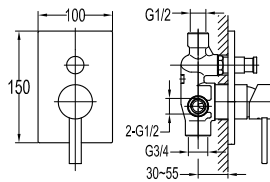

FCP 1523

Ibisco single lever concealed 4-way bath/shower mixer with diverter

- volume control and diverter for 2 outlets
- 2 inlets / 2 outlets, 1/2"
- brass
- chrome