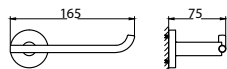

BAP 7615

Callista brass toilet roll holder

- brass
- everose gold