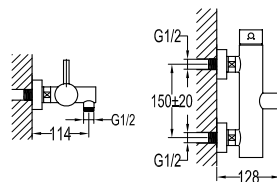

FCP 1812

Eolica single lever shower mixer

- for shower hose with a 1/2" connection
- brass
- chrome