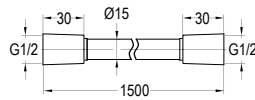

FLP 1205EG

PVC flexible hose

- 1/2" connection
- length: 150cm
- PVC
- revolflex 360°
- everose gold