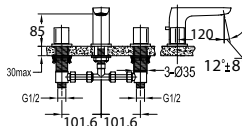

- knitted hoses, 40cm, 1/2"
- brass
- everose gold

**FCP 7636**

**Callista two-handle 8" basin mixer**

- brass
- everose gold

**FCP 7606**

**Callista 5-hole bath/shower mixer deck-mounted**

- 1-mode brass handshower
- easy clean shower spray
- brass flexible hose, revolflex 360°, 180cm
- brass handshower
- brass
- everose gold