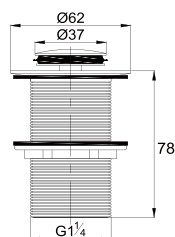

WTP 8311

Brass pop-up waste (without overflow)

- brass
- oil rubbed bronze