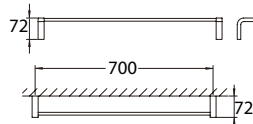

BAP 9102

Nancy brass single towel bar 700mm

- brass
- matte black