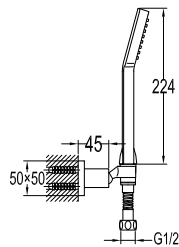

HSP 9103 + HHP 9203 + FLP 9101

Shower set with holder

- 1-mode handshower
- brass flexible hose, revolflex 360°, 150cm, 1/2"
- ABS handshower
- universal angle-adjustable brass shower holder
- matte black