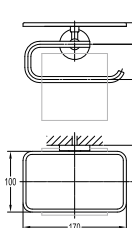

BAP 7822

Aleena brass toilet roll holder

- brass
- satin gold