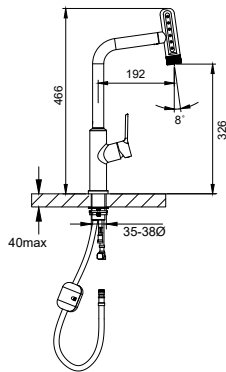

FCP 2656MB

**Alto single lever sink mixer with pull-out spray head
6-mode**

- swivel spout 360°
- 6 spray-mode
- pull-out spray head
- powerABS spray head
- knitted hose, 60cm, 1/2"
- stainless SUS 304
- matte black