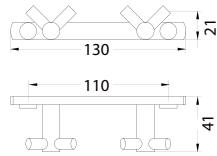

BAP 3502

Montana robe hook 2

- brass
- chrome