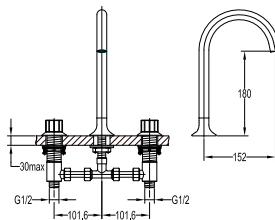

FCP 9336

Aleena two-handle 8" basin mixer

- brass handle with porcelain decoration
- brass
- matte black