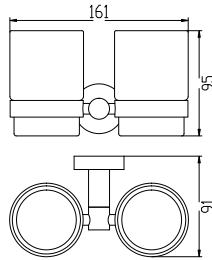

BAP 2111GM

Dakota tumbler holder with glasses

- brass + SUS 304
- gunmetal