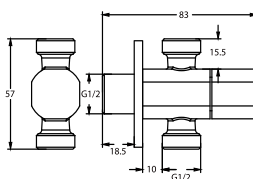

FCP 9192

Gallant 1/2" 2-outlet angle valve

- brass
- matte black