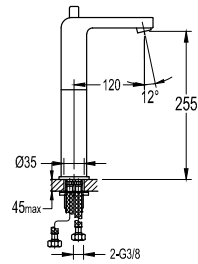

## Series

---

**FCP 1531**

**Ibisco single lever monobloc basin mixer**

- knitted hoses, 40cm, 1/2"
- brass
- chrome

**FCP 1533**

**Ibisco single lever monobloc basin mixer**

- knitted hoses, 40cm, 1/2"
- brass
- chrome