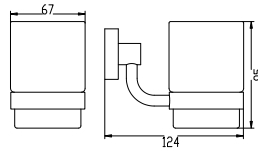

BAP 9210

Dakota tumbler holder with glass

- brass + SUS 304
- matte black