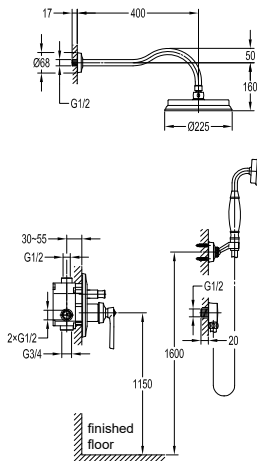

FCP 8327

Liberty single lever concealed shower mixer with rainshower and handshower

- designed to run 2 outlets with volume control
- 2 inlets / 2 outlets, 1/2"
- brass rainshower, Ø22.5cm
- 1-mode handshower
- easy clean shower spray
- PVC flexible hose, revolflex 360°, 150cm, 1/2"
- brass handshower
- overhead shower angle adjustable
- universal angle-adjustable brass shower holder
- brass
- oil rubbed bronze