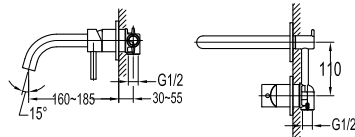

**FCP 1833**

**Eolica single lever monobloc basin mixer**

- knitted hoses, 40cm, 1/2"
- brass
- chrome

**FCP 1836**

**Eolica two-handle 8" basin mixer**

- brass
- chrome

**FCP 1835**

**Eolica single lever concealed basin mixer**