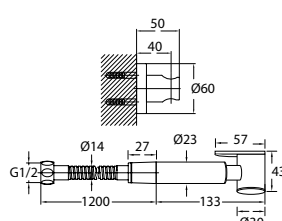

TSP 9201

Brass toilet shower set

- brass shower head, full brass component
- brass flexible hose, revofflex 360°, 120cm, 1/2"
- full brass connector
- brass holder
- matte black