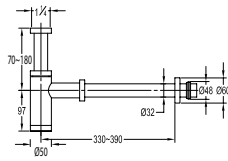

Basin Trap

BTP 8501

**Brass basin bottle-trap (with pop-up pipe)
with checkout**

- brass
- titanium grey