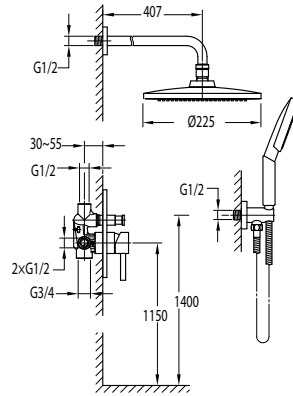

FCP 1827

Eolica single lever concealed shower mixer with rainshower and handshower

- designed to run 2 outlets
- 2 inlets 1/2", 2 outlets 1/2"
- ABS rainshower, Ø22.5cm
- easy clean shower spray
- 5-mode ABS handshower
- PVC flexible hose, revolflex 360°, 150cm, 1/2"
- overhead shower angle adjustable
- brass
- chrome