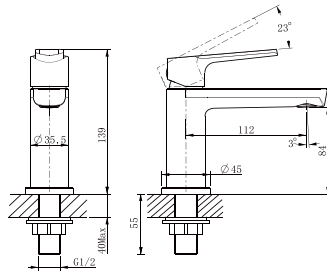

FCP 2581

Berlin 1/2" single lever basin pillar tap

- brass
- chrome