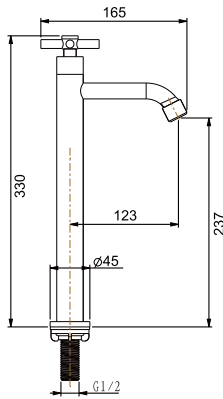

FCP 6383

Jupiter 1/2" single lever basin pillar tap

- brass
- chrome