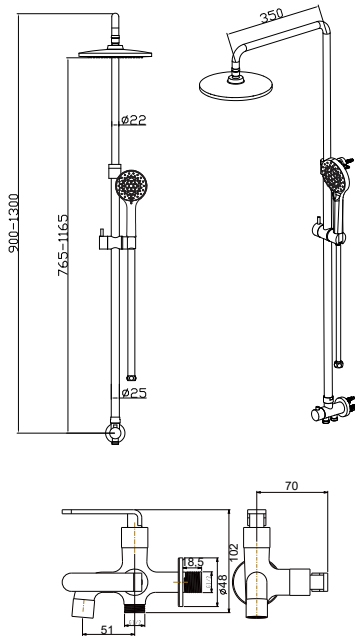

Shower Column Set

SCP 1809 + FCP 6276

Shower column set with flexible hose connector

- designed to run 2 outlets
- for shower hose with a 1/2" connection
- ABS rainshower, Ø22.5cm
- 5-mode handshower
- easy clean shower spray
- PVC flexible hose, revofflex 360°, 150cm, 1/2"
- ABS handshower
- shower pipe height adjustable
- overhead shower angle adjustable
- brass
- chrome