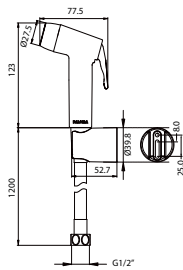

TSP 3108

Toilet shower set 2-spray

- 2-mode shower head
- PVC flexible hose, revolflex 360°, 120cm, 1/2"
- full brass connector
- ABS
- satin everose