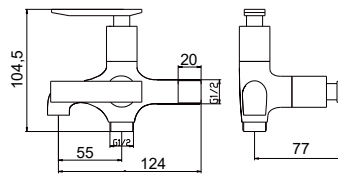

# WATER TAPS

---

**FCP 1671**

**Bristol 1/2" short wall tap**

- brass
- chrome

**FCP 1673**

**Bristol 1/2" short wall tap with hose coupling and screw collar**

- brass
- chrome