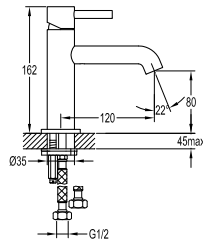

FCP 1841

Eolica single lever monobloc basin mixer

- knitted hoses, 40cm, 1/2"
- brass
- chrome