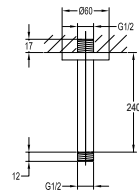

SAP 1201T

Shower arm ceiling-mounted

- 1/2" connection
- brass
- titanium grey