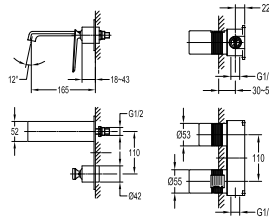

**FCP 3531**

**Dalfon single lever monobloc basin mixer**

- knitted hoses, 40cm, 1/2"
- brass
- chrome

**FCP 3532**

**Dalfon single lever monobloc basin mixer**

- knitted hoses, 40cm, 1/2"
- brass
- chrome