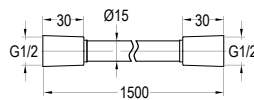

FLP 1205LG

PVC flexible hose

- 1/2" connection
- length: 150cm
- PVC
- revolflex 360°
- luxury gold