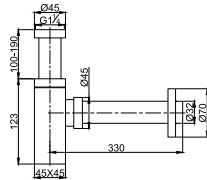

BTP 1302

Brass basin bottle-trap (with pop-up pipe) with checkout

- brass
- chrome