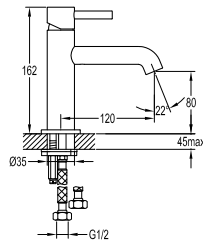

FCP 1841RB

Eolica single lever monobloc basin mixer

- knitted hoses, 40cm, 1/2"
- brass
- red bronze