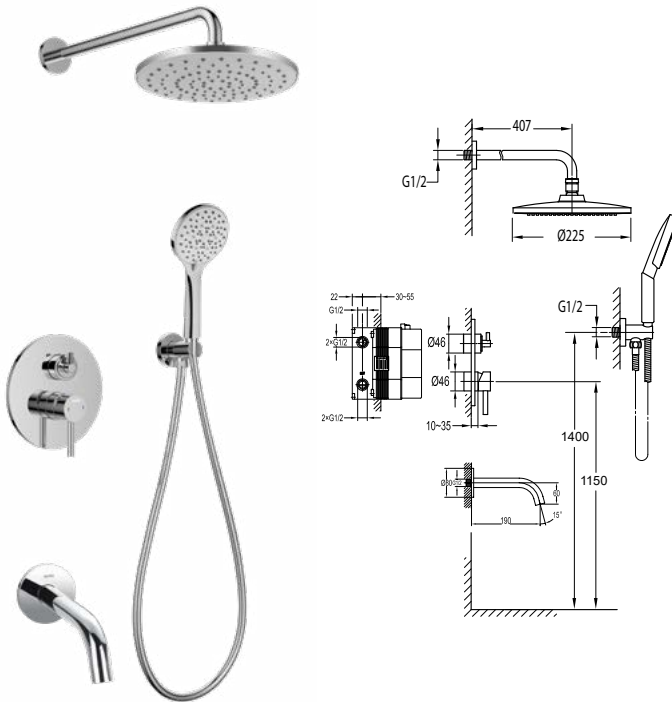

FCP 1829

Eolica single lever concealed shower mixer with spout, rainshower and handshower

- designed to run 3 outlets
- 2 inlets 1/2", 3 outlets 1/2"
- air-injection shower technology
- ABS rainshower, Ø22.5cm
- easy clean shower spray
- 5-mode ABS handshower
- brass spout, 1/2" connection
- PVC flexible hose, revolflex 360°, 150cm, 1/2"
- overhead shower angle adjustable
- brass
- chrome