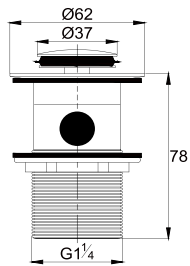

WTP 8301

Brass pop-up waste (with overflow)

- brass
- oil rubbed bronze