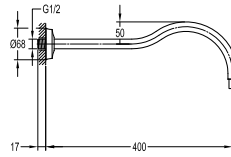

Shower Arm

SAP 8111

Shower arm wall-mounted

- 1/2" connection
- brass
- oil rubbed bronze