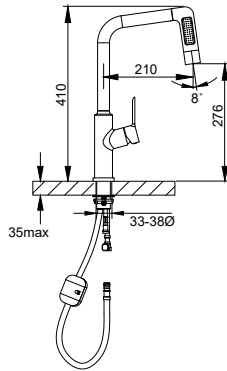

FCP 2653SS

Alto single lever sink mixer with pull-out spray head 5-mode

- swivel spout 360°
- 5 spray-mode
- pull-out spray head
- powerABS spray head
- knitted hose, 60cm, 1/2"
- stainless SUS 304
- satin stainless steel (brushed)