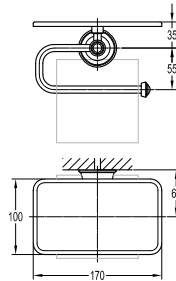

BAP 8422

Liberty brass toilet roll holder

- brass
- oil rubbed bronze