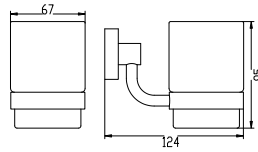

BAP 2110GM

Dakota tumbler holder with glass

- brass + SUS 304
- gunmetal