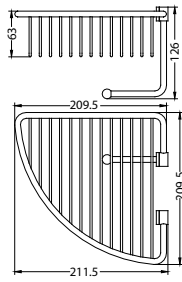

BAP 5236

Olivia corner basket with hook

- brass + SUS 304
- chrome