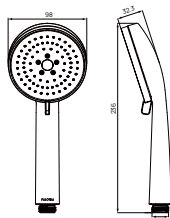

SSP 2309GM

Shower set with holder 3-jets round

- 3-mode handshower
- easy clean shower spray
- Air-Injection shower technology
- PVC flexible hose, revolflex 360°, 150cm, 1/2"
- ABS handshower
- universal rotating ABS shower holder
- satin gunmetal