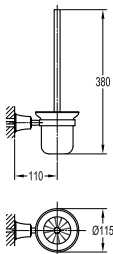

**BAP 7413**

**Liberty toilet brush & holder**

- brass
- luxury gold

**BAP 8407**

**Liberty brass towel shelf 600mm**

- brass
- oil rubbed bronze

**BAP 8405**

**Liberty brass towel shelf 600mm**