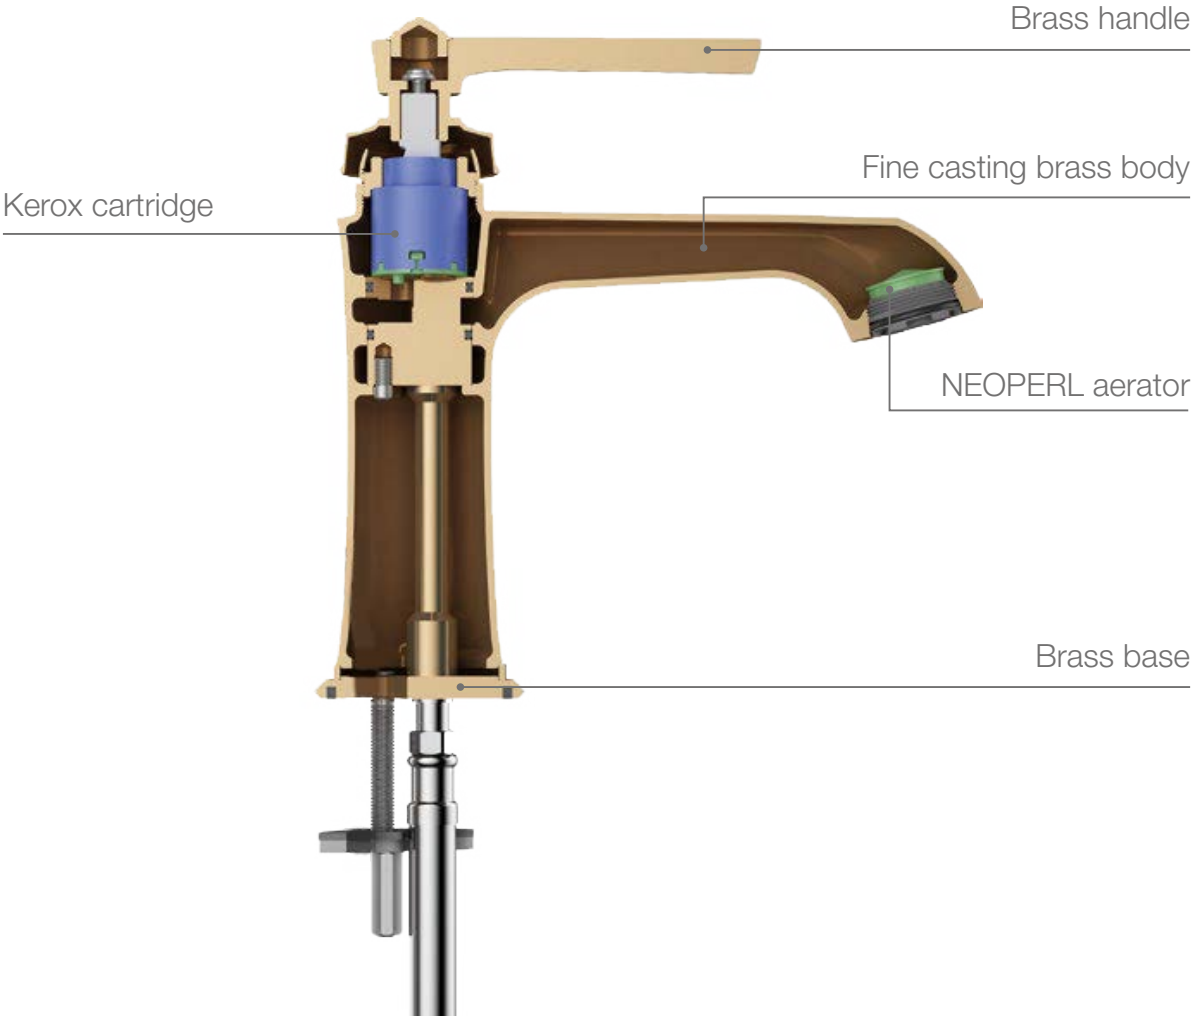

QUALITY RAW MATERIALS