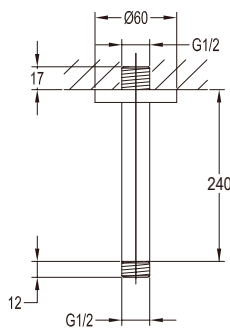

SAP 1201T

Shower arm ceiling-mounted

- 1/2" connection
- brass
- titanium grey

HHP 1205TG

Brass handshower holder

- universal coupling
- angle-adjustable
- brass
- titanium grey