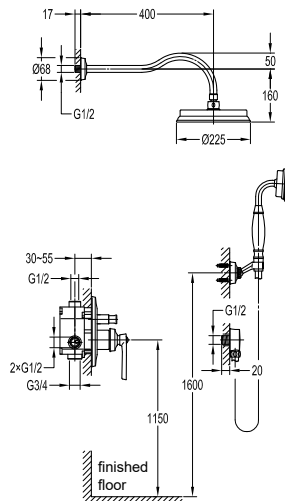

FCP 7327

Liberty single lever concealed shower mixer with rainshower and handshower

- designed to run 2 outlets with volume control
- 2 inlets, 1/2"
- 1 outlet, 1/2"
- 1 outlet, 3/4"
- brass rainshower, Ø22.5cm
- 1-mode handshower
- easy clean shower spray
- PVC flexible hose, revolflex 360°, 150cm, 1/2"
- brass handshower
- overhead shower angle adjustable
- universal angle-adjustable brass shower holder
- brass
- luxury gold