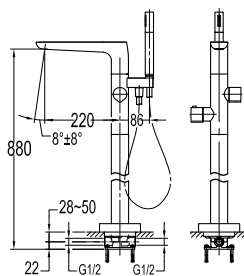

FCP 7605

Callista thermostatic bath/shower mixer floor-mounted

- thermostatic cartridge, anti-scald 38°C safety stop
- 1-mode handshower
- easy clean shower spray
- PVC flexible hose, revolflex 360°, 150cm, 1/2"
- brass handshower
- pedestal with turnable adjustment
- brass
- everose gold