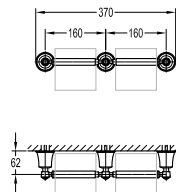

BAP 8421

Liberty brass double toilet roll holder

- brass
- oil rubbed bronze