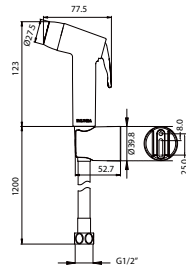

TSP 3102

Toilet shower set 2-spray

- 2-mode shower head
- PVC flexible hose, revolflex 360°, 120cm, 1/2"
- full brass connector
- ABS
- white