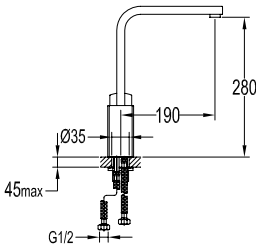

FCP 1151

Sofia single lever pillar sink mixer

- swivel spout 180°
- knitted hose, 60cm, 1/2"
- brass
- chrome