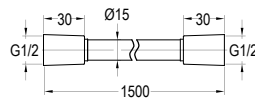

FLP 1205EG

PVC flexible hose

- 1/2" connection
- length: 150cm
- PVC
- revofflex 360°
- everose gold