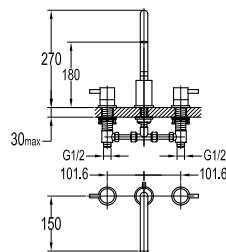

FCP 1836RB

Eolica two-handle 8" basin mixer

- brass
- red bronze