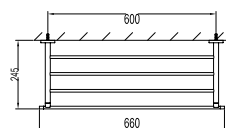

BAP 8505

Aleena brass towel shelf 600mm

- brass
- titanium grey