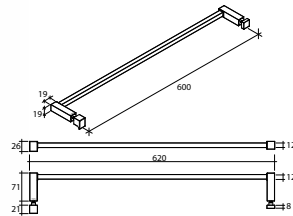

SHP 1102

Shower handle 4060-SQ 60MM

- brass
- satin brass