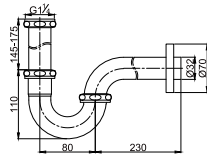

BTP 1111

Brass basin P-trap (with pop-up pipe)

- brass
- chrome