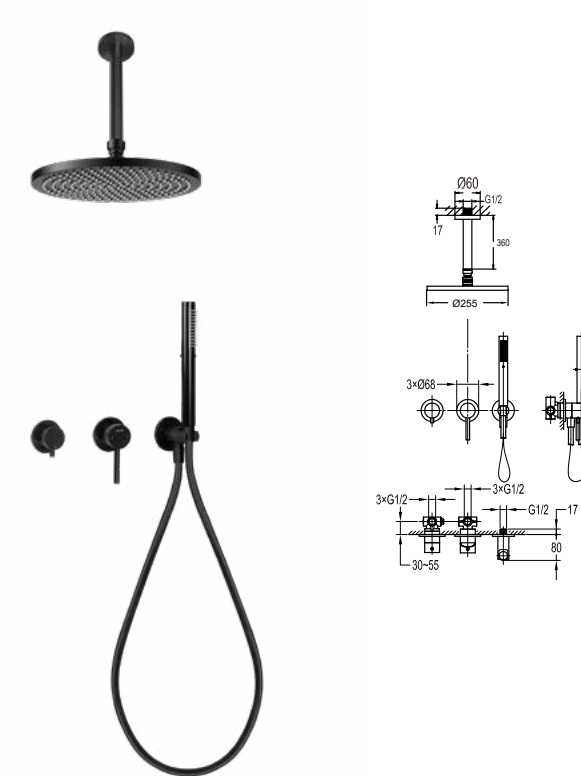

FCP 1828MB + SAP 9337

Eolica single lever concealed shower mixer with rainshower and handshower

- designed to run 2 outlets
- 2 inlets 1/2", 2 outlets 1/2"
- air-injection shower technology
- brass rainshower, Ø25.5cm
- easy clean shower spray
- 2-mode brass handshower
- PVC flexible hose, revolflex 360°, 150cm, 1/2"
- overhead shower angle adjustable
- brass
- matte black