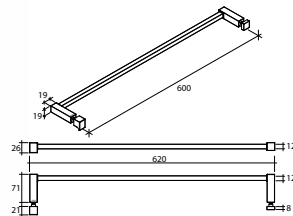

SHP 1103

Shower handle 4060-SQ 60MM

- brass
- matte black