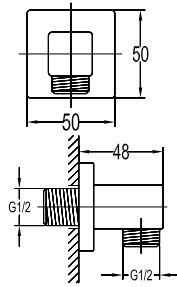

Shower Outlet Elbow

SOP 1101

Shower outlet elbow

- for shower hose with a 1/2" connection
- brass
- chrome