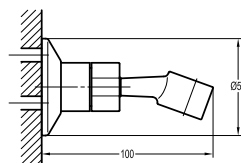

**FLP 1205SG**

**PVC flexible hose**

- 1/2" connection
- length: 150cm
- PVC
- revolflex 360°
- satin gold

**HHP 7801**

**Handshower holder**

- universal coupling
- brass
- satin gold