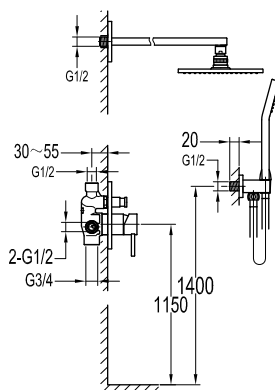

FCP 9227

Cedro single lever concealed shower mixer with rainshower and handshower

- designed to run 2 outlets with volume control
- 2 inlets, 1/2"
- 1 outlet, 1/2"
- 1 outlet, 3/4"
- brass rainshower, 19.8x14.5cm
- 1-mode handshower
- easy clean shower spray
- PVC flexible hose, revolflex 360°, 150cm, 1/2"
- ABS handshower
- overhead shower angle adjustable
- brass
- matte black