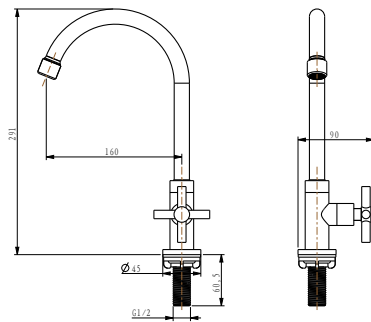

FCP 6361

Jupiter 1/2" pillar sink tap

- brass
- chrome