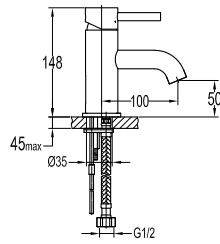

FCP 1831

Eolica single lever monobloc basin mixer

- knitted hoses, 40cm, 1/2"
- brass
- chrome