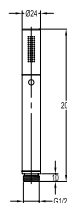

HSP 3301MB

Brass handshower 2-spray

- 2-mode handshower
- easy clean shower spray
- brass
- matte black