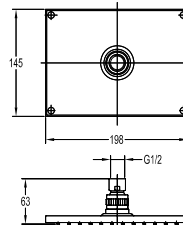

RSP 1101

1. **8" Brass rainshower**
2. 1/2" connection
   - brass rainshower, 19.8x14.5cm
   - easy clean shower spray
   - brass
   - chrome