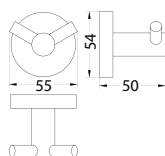

BAP 2114GM

Dakota robe hook

- brass
- gunmetal