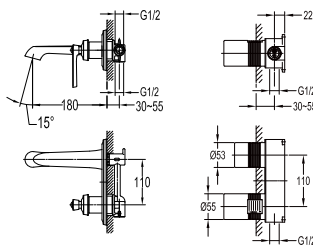

FCP 7335

Liberty single lever concealed basin mixer

- solid brass construction
- brass
- luxury gold