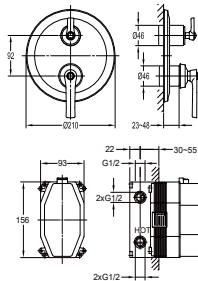

FCP 8324

Liberty single lever concealed 5-way bath/shower mixer with diverter

- 3-way diverter with volume control
- 2 inlets / 3 outlets, 1/2"
- brass
- oil rubbed bronze