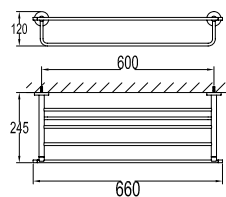

BAP 8507

Aleena brass towel shelf 600mm

- brass
- titanium grey