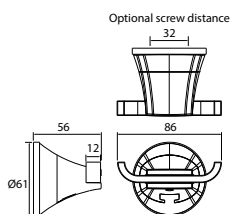

BAP 1614MB

Tiero robe hook with suction cup
· ABS
· matte black