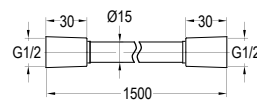

**FLP 1205TG**

**PVC flexible hose**

- 1/2" connection
- length: 150cm
- PVC
- revofflex 360°
- titanium grey

**FLP 8501**

**Brass flexible hose**

- 1/2" connection
- length: 150cm
- brass
- revofflex 360°
- titanium grey