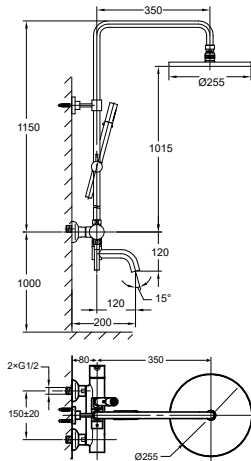

SAP 9337

**Shower arm ceiling-mounted**

- 1/2" connection
- brass
- matte black

HHP 9301

**Brass handshower holder**

- universal coupling
- angle-adjustable
- brass
- matte black