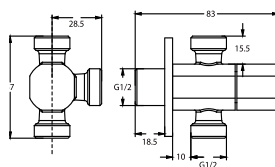

FCP 9193

Gallant 1/2" 3-outlet angle valve

- brass
- matte black