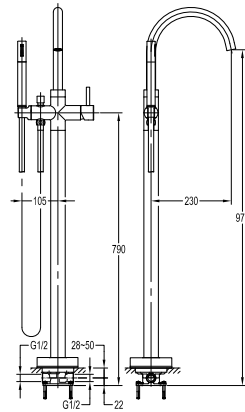

FCP 1805E

Eolica single lever bath/shower mixer floor-mounted

- 2-mode handshower
- easy clean shower spray
- PVC flexible hose, revolflex 360°, 150cm, 1/2"
- brass handshower
- pedestal with turnable adjustment
- brass
- everose gold