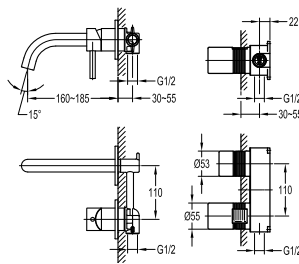

FCP 1835RB

Eolica single lever concealed basin mixer

- solid brass construction
- brass
- red bronze