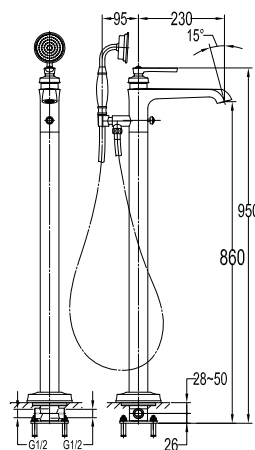

FCP 7305

Liberty single lever bath/shower mixer floor-mounted

- 1-mode handshower
- easy clean shower spray
- PVC flexible hose, revoflex 360°, 150cm, 1/2"
- brass handshower
- pedestal with turnable adjustment
- brass
- luxury gold