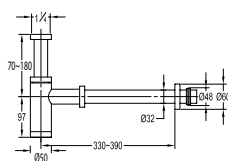

BTP 9201

**Brass basin bottle-trap (with pop-up pipe)
with checkout**

- brass
- matte black