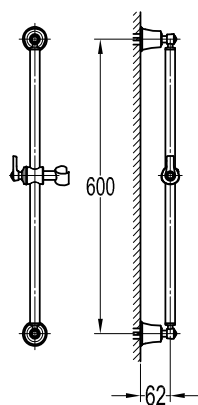

SLP 7501

Slide rail

- height adjustable handshower holder
- brass
- luxury gold