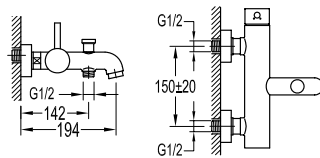

FCP 1802

Eolica single lever bath/shower mixer

- designed to run 2 outlets
- for shower hose with a 1/2" connection
- brass
- chrome