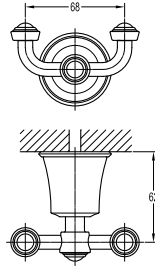

Liberty Oil Rubbed Bronze

BAP 8414

Liberty brass robe hook

- brass
- oil rubbed bronze