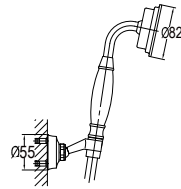

HSP 7111 + HHP 7202 + FLP 1205LG

Shower set with holder

- 1-mode handshower
- easy clean shower spray
- PVC flexible hose, revolflex 360°, 150cm, 1/2"
- brass handshower
- universal angle-adjustable brass shower holder
- brass
- luxury gold

HSP 7111 + SLP 7501 + FLP 1205LG

Shower set with slide rail

- 1-mode handshower
- easy clean shower spray
- PVC flexible hose, revolflex 360°, 150cm, 1/2"
- brass handshower
- height adjustable handshower holder
- brass
- luxury gold