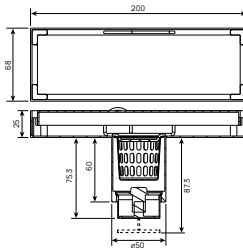

FDP 5102

Floor drain linear 200x68mm

- tile insert reversible
- flood resistant
- anti odour
- anti rat and roach
- pipe size: minimum 2"
- SUS 304
- satin durashield