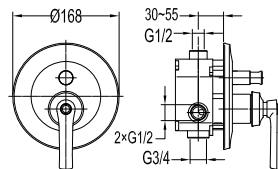

FCP 7323

Liberty single lever concealed 4-way bath/shower mixer with diverter

- volume control and diverter for 2 outlets
- 2 inlets, 1/2"
- 1 outlet, 1/2"
- 1 outlet, 3/4"
- brass
- luxury gold