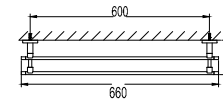

**Aleena brass towel shelf 600mm**

- brass
- satin gold

**BAP 7805**

**Aleena brass towel shelf 600mm**

- brass
- satin gold

**BAP 7803**

**Aleena brass double towel bar 600mm**

- brass
- satin gold