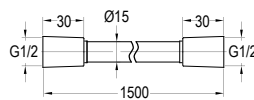

FLP 1205SG

PVC flexible hose

- 1/2" connection
- length: 150cm
- PVC
- revolflex 360°
- satin gold