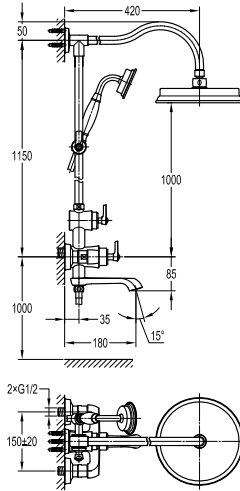

**Liberty single lever shower mixer with handshower set**

- for shower hose with a 1/2" connection
- 1-mode handshower
- easy clean shower spray
- PVC flexible hose, revolflex 360°, 150cm, 1/2"
- brass handshower
- height adjustable handshower holder
- brass
- luxury gold