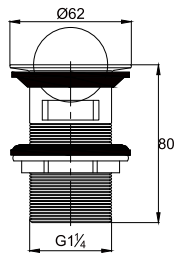

WTP 2101

Brass waste with turnover plug (with overflow)

- brass
- chrome