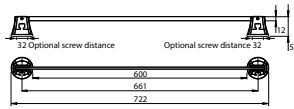

BAP 1601CP

Tiero single towel bar with suction cup 600mm

- ABS
- chrome