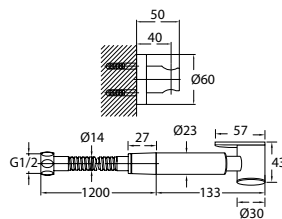

TSP 8301

Brass toilet shower set

- brass shower head, full brass component
- brass flexible hose, revofflex 360°, 120cm, 1/2"
- full brass connector
- brass holder
- oil rubbed bronze