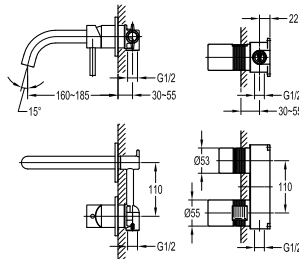

**FCP 1841**

**Eolica single lever monobloc basin mixer**

- knitted hoses, 40cm, 1/2"
- brass
- chrome

**FCP 1843**

**Eolica single lever monobloc basin mixer**

- knitted hoses, 40cm, 1/2"
- brass
- chrome