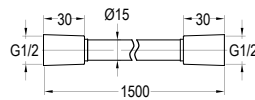

FLP 1205RB

PVC flexible hose

- 1/2" connection
- length: 150cm
- PVC
- revofflex 360°
- red bronze