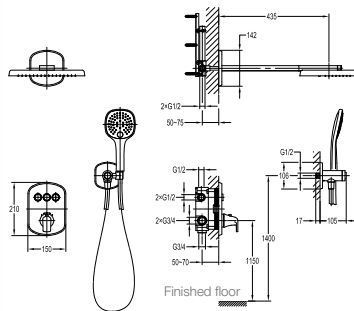

FCP 3128

Atlanta thermostatic concealed shower mixer with Pro-Click-4 buttons

- thermostatic cartridge, anti-scald 38°C safety stop
- 3-mode brass rainshower with waterfall and rain stream
- 2 inlets 3/4", 3 outlets 1/2", 1 outlet 3/4"
- brass shower head
- ABS handshower, 3-mode
- PVC flexible hose, revolflex 360°, 150cm, 1/2"
- brass
- chrome