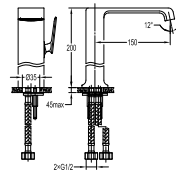

**FCP 8531**

**Dalfon single lever monobloc basin mixer**

- knitted hoses, 40cm, 1/2"
- brass
- titanium grey

**FCP 8532**

**Dalfon single lever monobloc basin mixer**

- knitted hoses, 40cm, 1/2"
- brass
- titanium grey