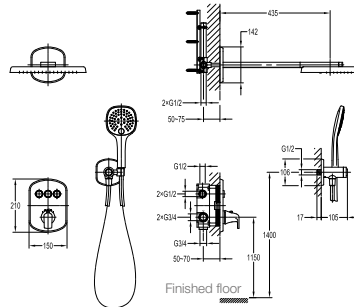

FCP 3128MB

Atlanta thermostatic concealed shower mixer with Pro-Click-4 buttons

- thermostatic cartridge, anti-scald 38°C safety stop
- 3-mode brass rainshower with waterfall and rain stream
- 2 inlets 3/4", 3 outlets 1/2", 1 outlet 3/4"
- brass shower head
- 1-function pressurized brass handshower
- PVC flexible hose, revolflex 360°, 150cm, 1/2"
- brass
- matte black