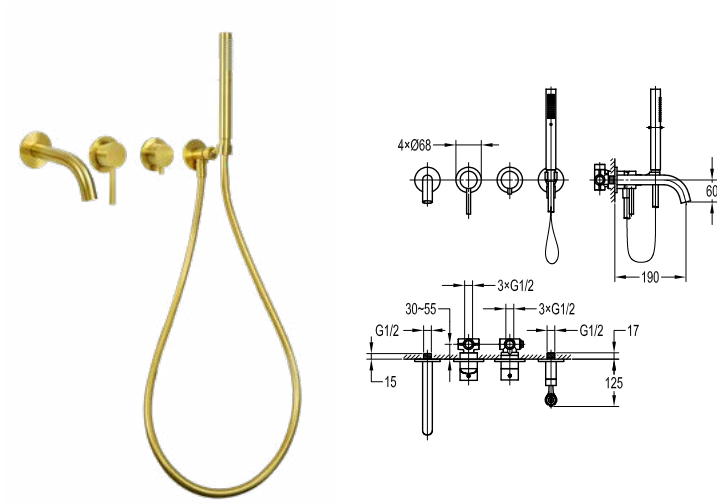

FCP 1807SG

Eolica single lever concealed shower mixer with spout and handshower

- designed to run 2 outlets
- 2 inlets 1/2", 2 outlets 1/2"
- easy clean shower spray
- 2-mode brass handshower
- brass spout, 1/2" connection
- PVC flexible hose, revolflex 360°, 150cm, 1/2"
- brass
- satin gold