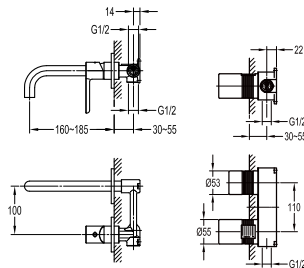

FCP 9335

Aleena single lever concealed basin mixer

- brass handle with porcelain decoration
- solid brass construction
- brass
- matte black