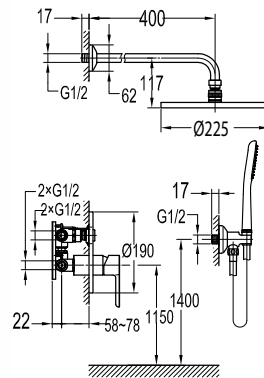

- brass handle with porcelain decoration
- 2 inlets 1/2", 2 outlets 1/2" with Pro-Click
- air-injection shower technology
- ABS shower head  $\varnothing 22.5\text{cm}$
- easy clean shower spray
- 5-mode ABS handshower
- PVC flexible hose, revolflex 360°, 150cm, 1/2"
- overhead shower angle adjustable
- brass
- chrome