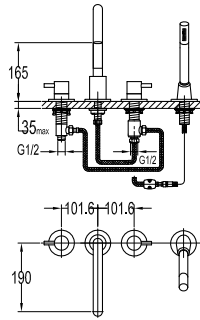

FCP 1816RB

Eolica 4-hole bath/shower mixer deck-mounted

- 2-mode brass handshower
- easy clean shower spray
- brass flexible hose, revolflex 360°, 180cm
- brass handshower
- brass
- red bronze