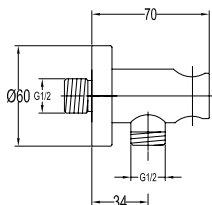

HHP 1101CH

Shower outlet elbow with handshower holder

- for shower hose with a 1/2" connection
- universal coupling
- brass
- chrome