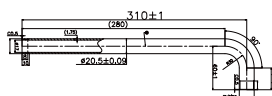

SAP 1111

Shower arm wall-mounted

- 1/2" connection
- brass
- chrome