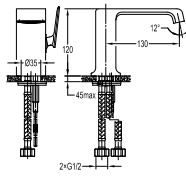

FCP 3531

Dalfon single lever monobloc basin mixer

- knitted hoses, 40cm, 1/2"
- brass
- chrome