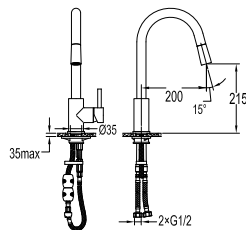

FCP 1853RB

Eolica single lever pillar sink mixer

- swivel spout 360°
- pull-out spray head
- knitted hose, 60cm, 1/2"
- brass
- red bronze