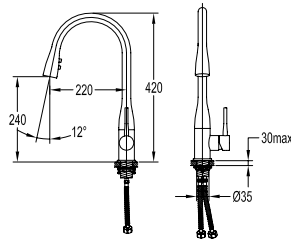

FCP 1852M

Eolica single lever pillar sink mixer

- swivel spout 360°
- aerated spray / power spray
- knitted hose, 60cm, 1/2"
- brass
- matte black