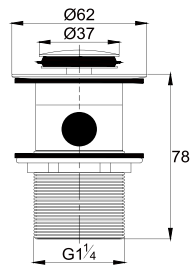

WTP 7301

Brass pop-up waste (with overflow)

- brass
- luxury gold