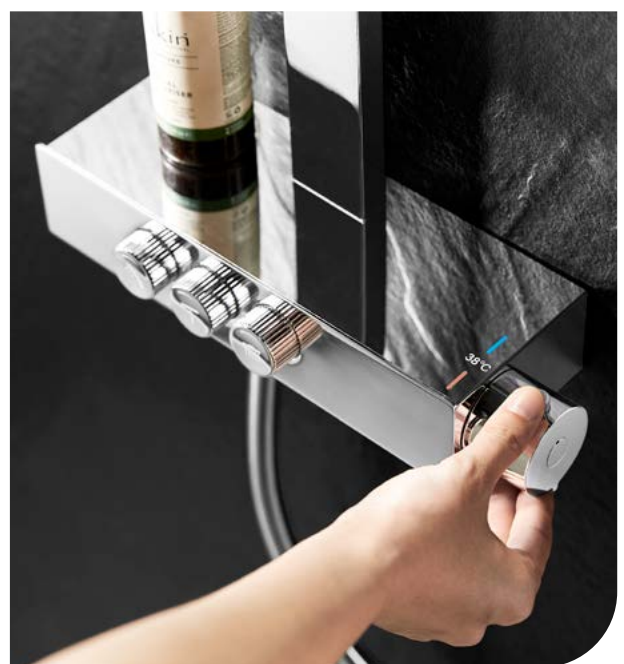

The slim design element of Dalfon shower column is infused with Pro-Click® flow control technology and an Air-Injection shower, bringing more shower pleasure with simplicity. Integrated metallic shower tray, the shower body features intuitive operation by the Pro-Click® push button with adjustable flow. Each water flow can be controlled independently.