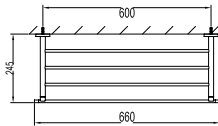

BAP 9305

Aleena brass towel shelf 600mm
· brass
· matte black