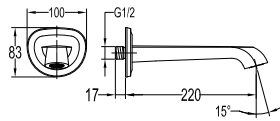

SPP 7111

Bath or basin spout

- 1/2" connection
- brass
- luxury gold