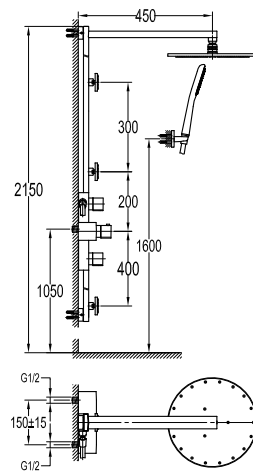

FCP 1817

Eolica thermostatic shower mixer with rainshower

- thermostatic cartridge, anti-scald 38°C safety stop
- brass Air-Injection shower head, Ø30cm
- Air-Injection shower technology
- water-saving features
- 3 body jet sprays, Ø6cm
- 1-mode handshower
- easy clean shower spray
- PVC flexible hose, revolflex 360°, 150cm, 1/2"
- overhead shower angle adjustable
- brass
- chrome