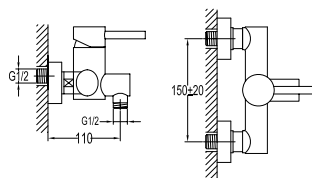

FCP 1811

Eolica single lever shower mixer

- for shower hose with a 1/2" connection
- brass
- chrome