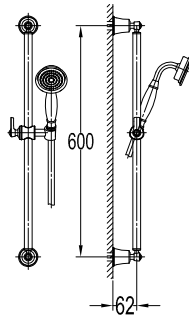

Slide Rail & Shower Set

HSP 8111 + SLP 8501 + FLP 8202

Shower set with slide rail

- 1-mode handshower
- easy clean shower spray
- PVC flexible hose, revolflex 360°, 150cm, 1/2"
- brass handshower
- height adjustable handshower holder
- brass
- oil rubbed bronze