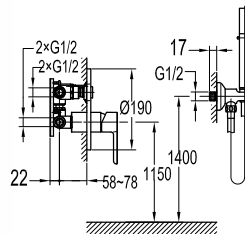

#### PVC flexible hose

- 1/2" connection
- length: 150cm
- PVC
- revolflex 360°
- matte black