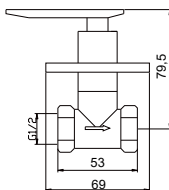

FCP 1679

Bristol 1/2" stop valve

- brass
- chrome