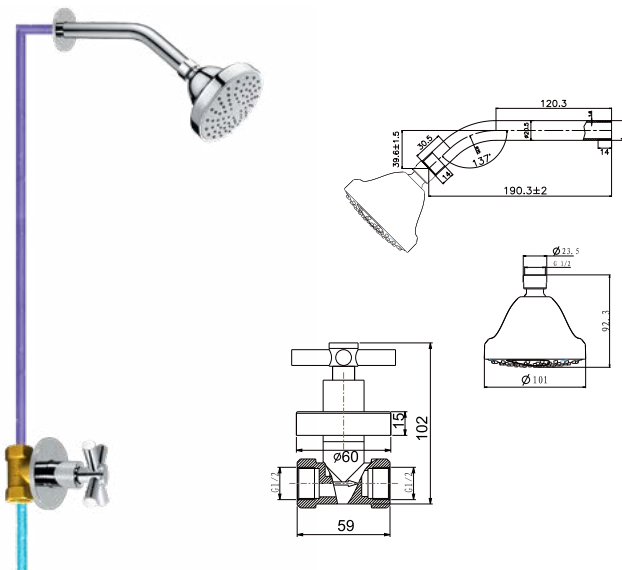

SSP 3101 + FCP 6379

4" rainshower set with arm round wall-mounted

- 1-mode rainshower
- 1/2" connection
- ABS rainshower, Ø10.1cm
- easy clean shower spray
- brass
- chrome