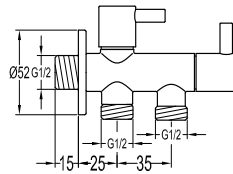

FCP 8378

Eolica 1/2" two-way triangle valve

- brass
- oil rubbed bronze