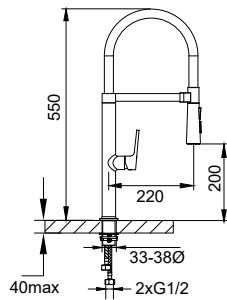

FCP 2552MB

Berlin single lever sink mixer with magnetic holder & pull-down spray head 3-mode

- swivel spout 360°
- 3 spray-mode
- pull-down spray head
- magnetic holder system
- knitted hose, 60cm, 1/2"
- brass
- matte black