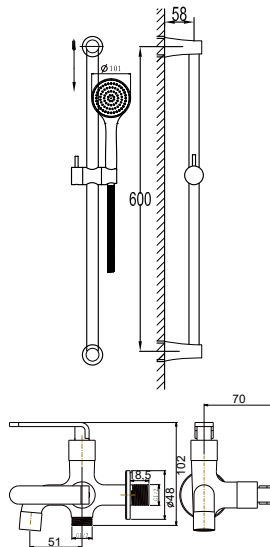

SSP 1105 + FCP 6276

Shower set

- designed to run 2 outlets
- for shower hose with a 1/2" connection
- 1-mode handshower
- easy clean shower spray
- SUS 304 flexible hose, revolflex 360°, 150cm, 1/2"
- ABS handshower
- height adjustable handshower holder
- brass
- chrome