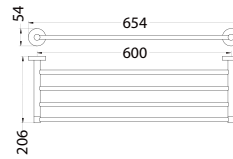

BAP 2105

Dakota towel shelf 600mm

- brass + SUS 304
- chrome