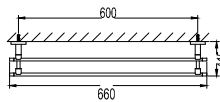

BAP 9303

Aleena brass double towel bar 600mm
· brass
· matte black