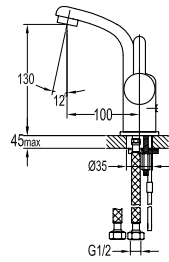

FCP 9231

Cedro single lever monobloc basin mixer

- knitted hoses, 40cm, 1/2"
- brass
- matte black