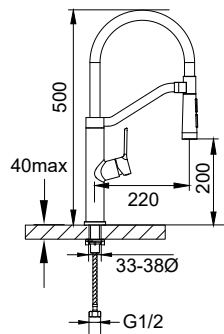

FCP 2662BG

Alto single lever sink tap with magnetic holder & pull-down spray head 3-mode

- swivel spout 360°
- 3 spray-mode
- pull-down spray head
- magnetic holder system
- knitted hose, 60cm, 1/2"
- stainless SUS 304
- brushed gold