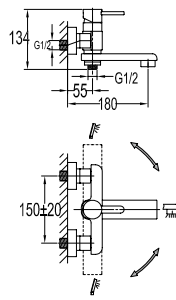

FCP 9201

Cedro single lever bath/shower mixer

- designed to run 2 outlets, spout as diverter
- for shower hose with a 1/2" connection
- swivel bath spout 180°
- brass
- matte black