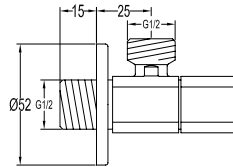

#### Eolica 1/2" two-way triangle valve

- brass
- matte black

**FCP 2177**

**Gallant 1/2" triangle valve**

- brass
- chrome

**FCP 8577**

**Gallant 1/2" triangle valve**

- brass
- titanium grey