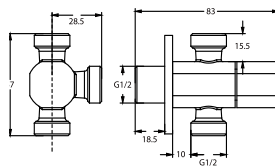

FCP 2193

Gallant 1/2" 3-outlet angle valve

- brass
- chrome