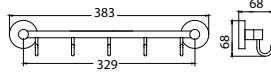

BAP 3205

Ebano robe hook 5

- brass + SUS 304
- chrome