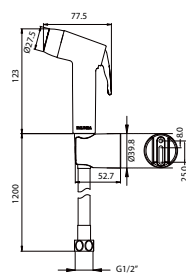

TSP 3104

Toilet shower set 2-spray

- 2-mode shower head
- PVC flexible hose, revolflex 360°, 120cm, 1/2"
- full brass connector
- ABS
- gunmetal