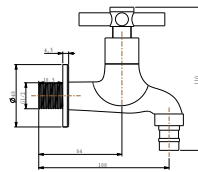

**Jupiter 1/2" long wall tap**

- brass
- chrome

**FCP 6373**

**Jupiter 1/2" short wall tap with hose coupling and screw collar**

- brass
- chrome

**FCP 6376**

**Jupiter 1/2" two-way tap**

- brass
- chrome