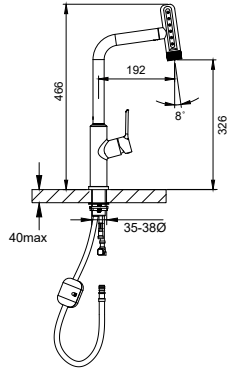

FCP 2656GM

**Alto single lever sink mixer with pull-out spray head
6-mode**

- swivel spout 360°
- 6 spray-mode
- pull-out spray head
- powerABS spray head
- knitted hose, 60cm, 1/2"
- stainless SUS 304
- gunmetal (brushed)