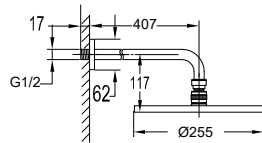

FCP 1826E

Eolica single lever concealed shower mixer with rainshower

- 2 inlets / 1 outlet, 1/2"
- air-injection shower technology
- brass shower head Ø25.5cm
- easy clean shower spray
- overhead shower angle adjustable
- brass
- everose gold