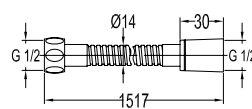

**FLP 1205TG**

**PVC flexible hose**

- 1/2" connection
- length: 150cm
- PVC
- revofflex 360°
- titanium grey

**FLP 8501**

**Brass flexible hose**

- 1/2" connection
- length: 150cm
- brass
- revofflex 360°
- titanium grey