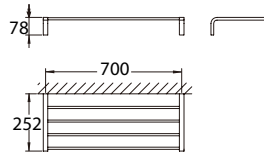

#### Liberty toilet brush & holder

- brass
- oil rubbed bronze

**BAP 9108**

**Nancy brass towel shelf 700mm**

- brass
- matte black

**BAP 9106**

**Nancy brass towel shelf 700mm**

- brass
- matte black