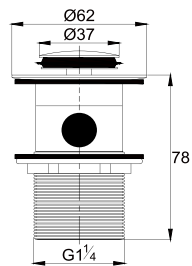

WTP 7801

Brass pop-up waste (with overflow)

- brass
- satin gold