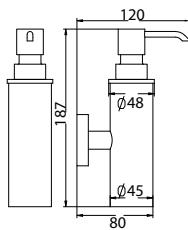

BAP 9233

Dakota soap dispenser

- brass
- matte black