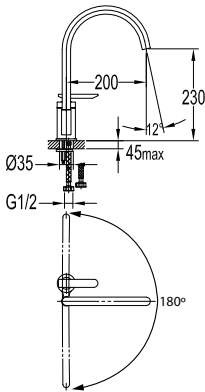

FCP 1651

Bristol single lever pillar sink mixer

- swivel spout 180°
- knitted hose, 60cm, 1/2"
- brass
- chrome