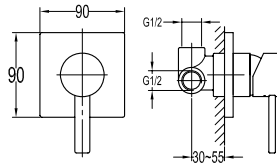

FCP 1521

Ibisco single lever concealed 3-way shower/basin mixer without diverter

- designed to run 1 outlet with volume control
- 2 inlets / 1 outlet, 1/2"
- brass
- chrome