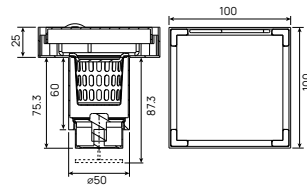

FDP 2201SD

Floor drain 10cm

- tile insert reversible
- flood resistant
- anti odour
- anti rat and roach
- pipe size: minimum 2"
- SUS 304
- satin durashield