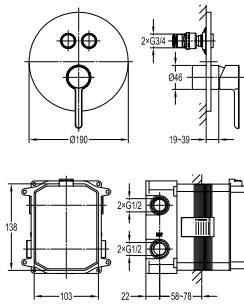

FCP 3323

Aleena single lever concealed mixer with Pro-Click- 2 buttons

- brass handle with porcelain decoration
- 2 inlets 1/2", 2 outlets 1/2" with Pro-Click
- brass
- chrome

FCP 3327

Aleena single lever concealed shower mixer with Pro-Click- 2 buttons

- brass handle with porcelain decoration
- 2 inlets 1/2", 2 outlets 1/2" with Pro-Click
- air-injection shower technology
- ABS shower head $\varnothing 22.5\text{cm}$
- easy clean shower spray
- 5-mode ABS handshower
- PVC flexible hose, revolflex 360°, 150cm, 1/2"
- overhead shower angle adjustable
- brass
- chrome