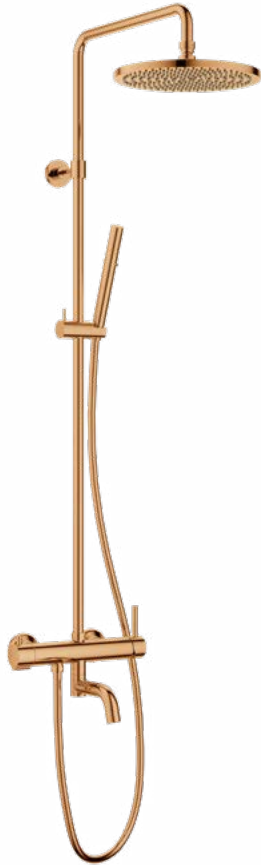

FCP 1809E

Eolica single lever bath/shower mixer with rainshower

- designed to run 3 outlets
- brass rainshower, Ø25.5cm
- air-injection shower technology
- swivel bath spout 180°
- easy clean shower spray
- 2-mode brass handshower
- PVC flexible hose, revolflex 360°, 150cm, 1/2"
- overhead shower angle adjustable
- brass
- everose gold