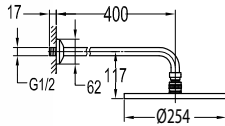

FCP 7826

Aleena single lever concealed shower mixer with rainshower

- brass handle with porcelain decoration
- 2 inlets / 1 outlet, 1/2"
- air-injection shower technology
- brass shower head Ø25,4 cm
- easy clean shower spray
- overhead shower angle adjustable
- brass
- satin gold