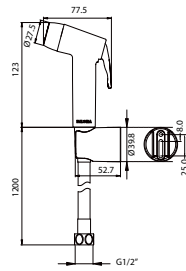

Toilet Shower

TSP 3101

Toilet shower set 2-spray

- 2-mode shower head
- PVC flexible hose, revolflex 360°, 120cm, 1/2"
- full brass connector
- ABS
- chrome