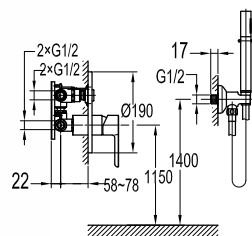

FCP 7827

Aleena single lever concealed shower mixer with Pro-Click-2 buttons

- brass handle with porcelain decoration
- 2 inlets 1/2", 2 outlets 1/2" with Pro-Click
- air-injection shower technology
- brass shower head Ø25,4cm
- easy clean shower spray
- 2-mode brass handshower
- PVC flexible hose, revolflex 360°, 150cm, 1/2"
- overhead shower angle adjustable
- brass
- satin gold