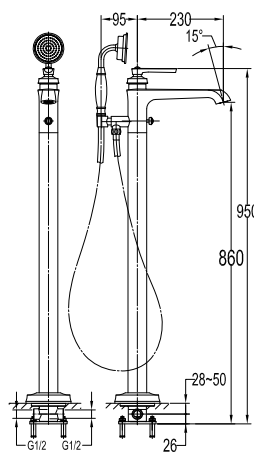

FCP 8305

Liberty single lever bath/shower mixer floor-mounted

- 1-mode handshower
- easy clean shower spray
- PVC flexible hose, revolflex 360°, 150cm, 1/2"
- brass handshower
- pedestal with turnable adjustment
- brass
- oil rubbed bronze