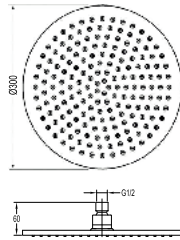

RSP 1122

12" Brass rainshower

- 1/2" connection
- brass rainshower, Ø30cm
- easy clean shower spray
- brass
- chrome