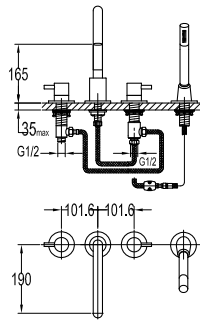

**FCP 1835**

**Eolica single lever concealed basin mixer**

- solid brass construction
- brass
- chrome

**FCP 1836**

**Eolica two-handle 8" basin mixer**

- brass
- chrome

**FCP 1816**

**Eolica 4-hole bath/shower mixer deck-mounted**