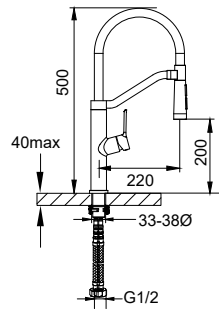

FCP 2652GM

Alto single lever sink mixer with magnetic holder & pull-down spray head 3-mode

- swivel spout 360°
- 3 spray-mode
- pull-down spray head
- magnetic holder system
- knitted hose, 60cm, 1/2"
- stainless SUS 304
- gunmetal (brushed)