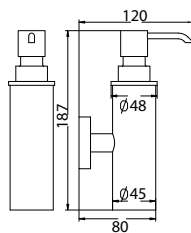

**BAP 1832**

**Moneta adjustable towel shelf 700mm with hook**

- brass + SUS 304
- chrome

**BAP 1833**

**Moneta soap dispenser**

- brass
- chrome

**BAP 5236**

**Olivia corner basket with hook**