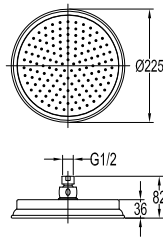

RSP 8131

8" brass rainshower

- 1/2" connection
- brass rainshower, Ø22.5cm
- easy clean shower spray
- brass
- oil rubbed bronze