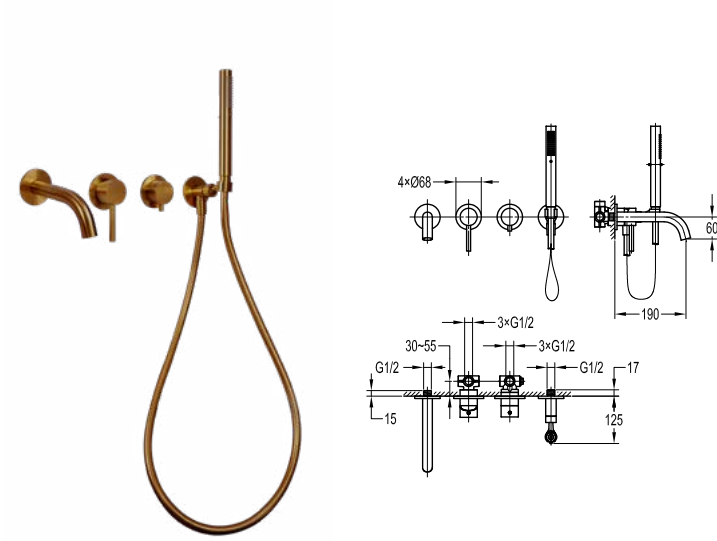

FCP 1807RB

Eolica single lever concealed shower mixer with spout and handshower

- designed to run 2 outlets
- 2 inlets 1/2", 2 outlets 1/2"
- easy clean shower spray
- 2-mode brass handshower
- brass spout, 1/2" connection
- PVC flexible hose, revolflex 360°, 150cm, 1/2"
- brass
- red bronze