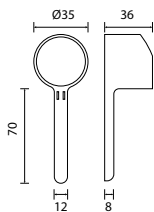

Aleena Matte Black

HDP 9301

Handle Aleena series S

- compatible with FCP 9331 / 9332 / 9335
- brass
- matte black