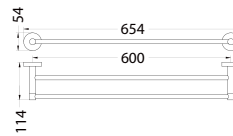

BAP 2103

Dakota double towel bar 600mm

- brass + SUS 304
- chrome