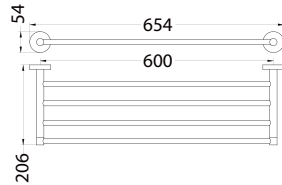

BAP 2105GM

Dakota towel shelf 600mm

- brass + SUS 304
- gunmetal