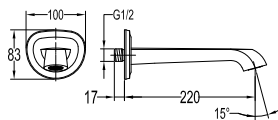

SPP 8111

Brass bath or basin spout

- 1/2" connection
- brass
- oil rubbed bronze