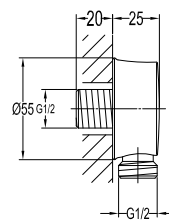

SOP 7105

Brass shower outlet elbow

- for shower hose with a 1/2" connection
- brass
- luxury gold