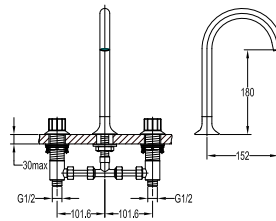

FCP 3336

Aleena two-handle 8" basin mixer

- brass handle with porcelain decoration
- brass
- chrome