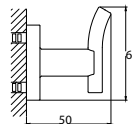

BAP 7814

Aleena brass robe hook

- brass
- satin gold