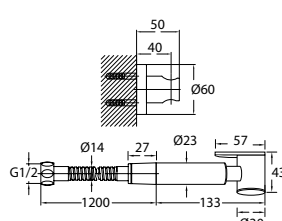

TSP 7301

Brass toilet shower set

- brass shower head, full brass component
- brass flexible hose, revofflex 360°, 120cm, 1/2"
- full brass connector
- brass holder
- luxury gold