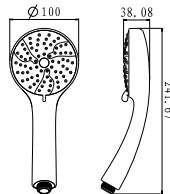

SSP 2401

Shower set with holder 4-jets round

- 4-mode handshower
- easy clean shower spray
- SUS 304 flexible hose, revolflex 360°, 150cm, 1/2"
- ABS handshower
- universal rotating ABS shower holder
- chrome