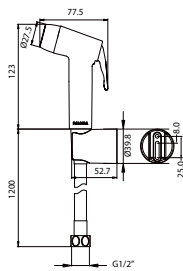

TSP 3107

Toilet shower set 2-spray

- 2-mode shower head
- PVC flexible hose, revolflex 360°, 120cm, 1/2"
- full brass connector
- ABS
- everose gold