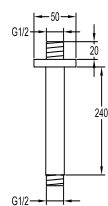

### Shower arm ceiling-mounted

- 1/2" connection
- brass
- titanium grey