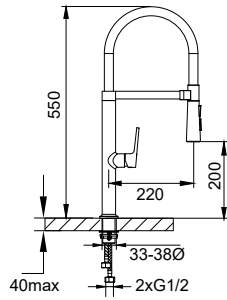

FCP 2552CP

Berlin single lever sink mixer with magnetic holder & pull-down spray head 3-mode

- swivel spout 360°
- 3 spray-mode
- pull-down spray head
- magnetic holder system
- knitted hose, 60cm, 1/2"
- brass
- chrome