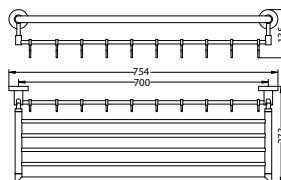

**BAP 1832**

**Moneta adjustable towel shelf 700mm with hook**

- brass + SUS 304
- chrome

**BAP 1833**

**Moneta soap dispenser**

- brass
- chrome

**BAP 5236**

**Olivia corner basket with hook**