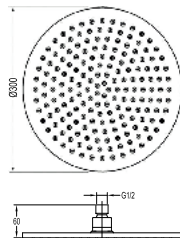

RSP 7622

12" Brass rainshower

- 1/2" connection
- brass rainshower, Ø30cm
- easy clean shower spray
- brass
- everose gold