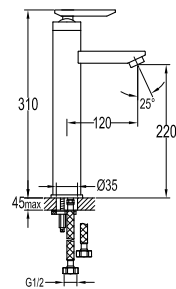

## Series

---

**FCP 1631**

**Bristol single lever monobloc basin mixer**

- knitted hoses, 40cm, 1/2"
- brass
- chrome

**FCP 1633**

**Bristol single lever monobloc basin mixer**

- knitted hoses, 40cm, 1/2"
- brass
- chrome