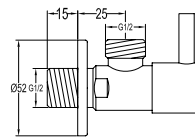

FCP 1877

Eolica 1/2" triangle valve

- brass
- chrome