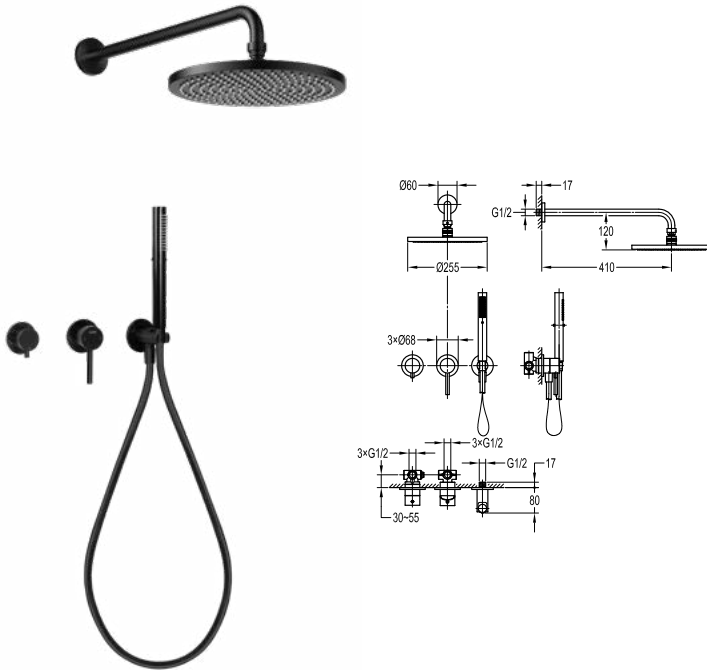

FCP 1828MB

Eolica single lever concealed shower mixer with rainshower and handshower

- designed to run 2 outlets
- 2 inlets 1/2", 2 outlets 1/2"
- air-injection shower technology
- brass rainshower, Ø25.5cm
- easy clean shower spray
- 2-mode brass handshower
- PVC flexible hose, revolflex 360°, 150cm, 1/2"
- overhead shower angle adjustable
- brass
- matte black