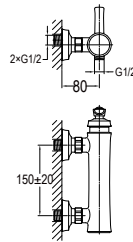

FCP 8312

Liberty single lever shower mixer

- for shower hose with a 1/2" connection
- brass
- oil rubbed bronze