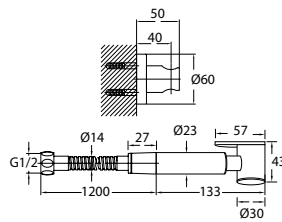

Toilet Shower

TSP 8501

Brass toilet shower set

- brass shower head, full brass component
- brass flexible hose, revofflex 360°, 120cm, 1/2"
- full brass connector
- brass holder
- titanium grey