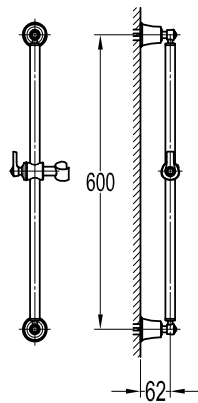

Slide Rail

SLP 8501

Slide rail

- height adjustable handshower holder
- brass
- oil rubbed bronze