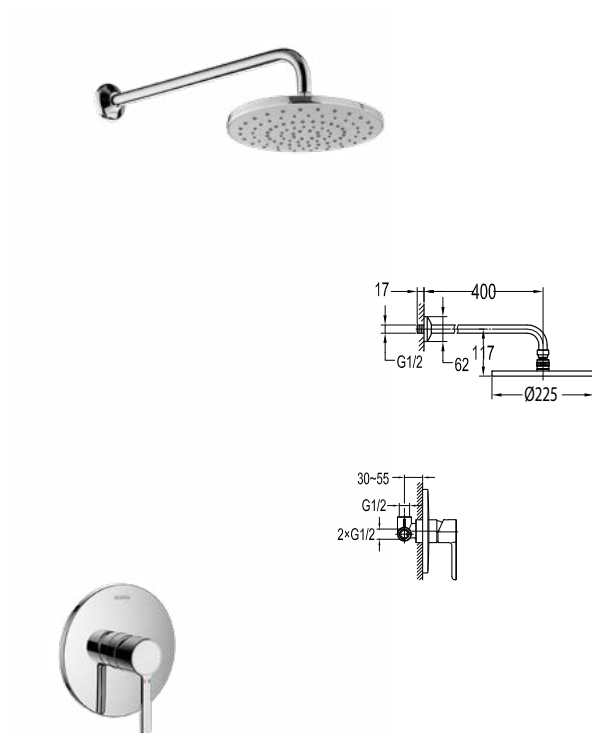

**Aleena single lever concealed shower mixer with rainshower**

- brass handle with porcelain decoration
- 2 inlets / 1 outlet, 1/2"
- air-injection shower technology
- ABS shower head Ø22.5cm
- easy clean shower spray
- overhead shower angle adjustable
- brass
- chrome