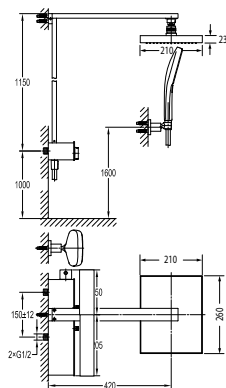

- thermostatic cartridge, anti-scald 38°C safety stop
- 1-function rainshower
- brass shower head 25x25cm
- 1-function pressurized brass handshower
- PVC flexible hose, revoflex 360°, 150cm, 1/2"
- design to run 3 outlets with Pro-Click
- Pro-Click and adjustable flow
- air-injection shower technology
- easy clean shower spray
- brass
- titanium grey