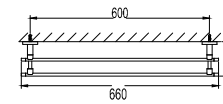

**BAP 2207SN**

**Eolica brass towel shelf 600mm**

- brass
- satin nickel

**BAP 2205SN**

**Eolica brass towel shelf 600mm**

- brass
- satin nickel

**BAP 2203SN**

**Eolica brass double towel bar 600mm**