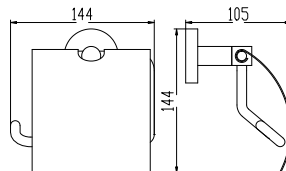

BAP 2115GM

Dakota toilet roll holder

- brass + SUS 304
- gunmetal