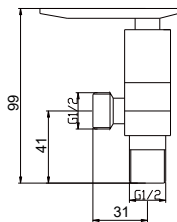

FCP 1677

Bristol 1/2" triangle valve

- brass
- chrome