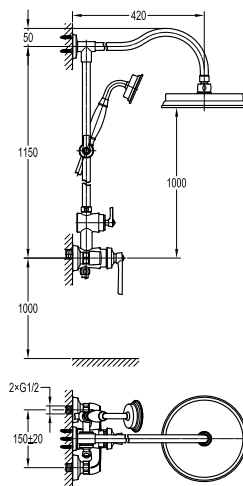

FCP 7313

Liberty single lever shower mixer with rainshower

- brass rainshower, Ø22.5cm
- 1-mode handshower
- easy clean shower spray
- PVC flexible hose, revolflex 360°, 150cm, 1/2"
- brass handshower
- overhead shower angle adjustable
- brass
- luxury gold