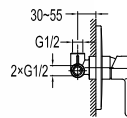

FCP 7826

Aleena single lever concealed shower mixer with rainshower

- brass handle with porcelain decoration
- 2 inlets / 1 outlet, 1/2"
- air-injection shower technology
- brass shower head Ø25,4 cm
- easy clean shower spray
- overhead shower angle adjustable
- brass
- satin gold