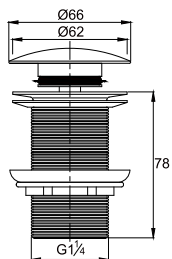

WTP 2311

Brass pop-up waste (without overflow)

- brass
- chrome