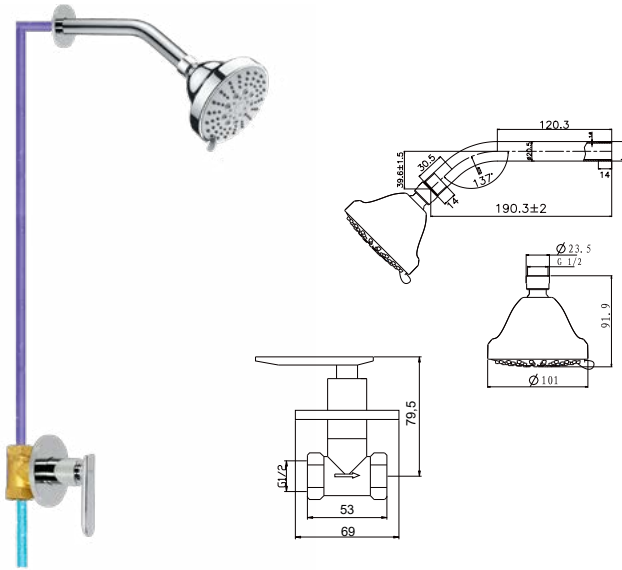

Rainshower Set

SSP 3501 + FCP 1679

4" rainshower set with arm 5-jets round wall-mounted

- 5-mode rainshower
- 1/2" connection
- ABS rainshower, Ø10.1cm
- easy clean shower spray
- brass
- chrome