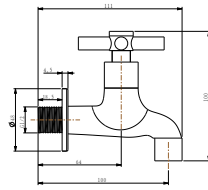

FCP 6371

Jupiter 1/2" short wall tap

- brass
- chrome