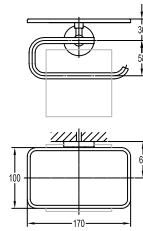

BAP 8522

Aleena brass toilet roll holder

- brass
- titanium grey