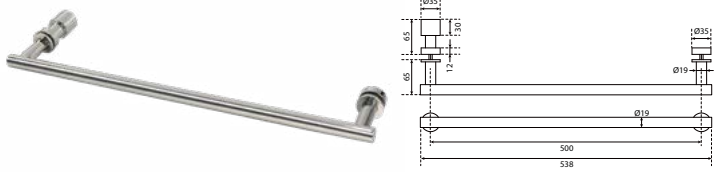

Shower Handle

SHP 2101

Shower handle
· stainless steel SUS 304
· polished stainless steel