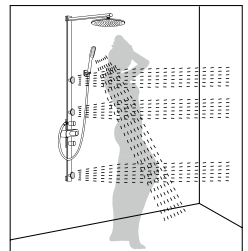

**Side spray**

Strong and powerful massage water outlet, set up with the most comfortable pouring angle according to the ergonomics.

**Rainshower + side spray**

Place yourself in the fun of showering, wash off your exhaustion, give you vitality or make you feel relaxed.