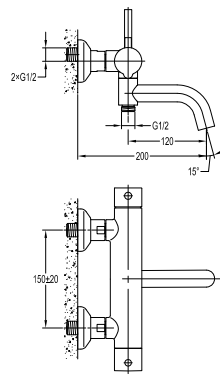

FCP 1802EG

Eolica single lever bath/shower mixer

- designed to run 2 outlets, spout as diverter
- for shower hose with a 1/2" connection
- swivel bath spout 180°
- brass
- everose gold

HSP 3301EG

Brass handshower

- 1-mode handshower
- brass
- everose gold