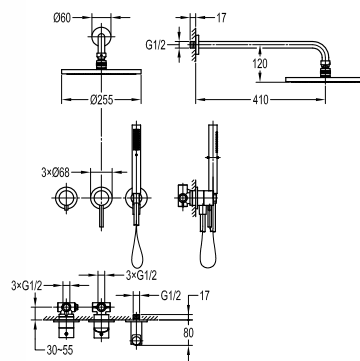

FCP 1828CH

Eolica single lever concealed shower mixer with rainshower and handshower

- designed to run 2 outlets
- 2 inlets 1/2", 2 outlets 1/2"
- air-injection shower technology
- brass rainshower, Ø25.5cm
- easy clean shower spray
- 2-mode brass handshower
- PVC flexible hose, revolflex 360°, 150cm, 1/2"
- overhead shower angle adjustable
- brass
- chrome