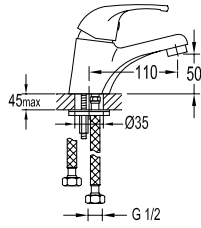

## Series

---

**FCP 2331**

**Appolo single lever monobloc basin mixer**

- knitted hoses, 40cm, 1/2"
- brass
- chrome

**FCP 2301**

**Appolo single lever bath/shower mixer**

- designed to run 2 outlets
- for shower hose with a 1/2" connection
- brass
- chrome