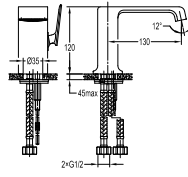

**FCP 8531**

**Dalfon single lever monobloc basin mixer**

- knitted hoses, 40cm, 1/2"
- brass
- titanium grey

**FCP 8532**

**Dalfon single lever monobloc basin mixer**

- knitted hoses, 40cm, 1/2"
- brass
- titanium grey