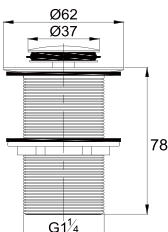

WTP 9211

Brass pop-up waste (without overflow)
· brass
· matte black