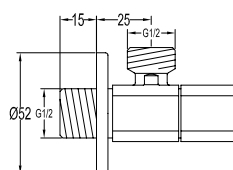

FCP 7877

Gallant 1/2" triangle valve

- brass
- satin gold