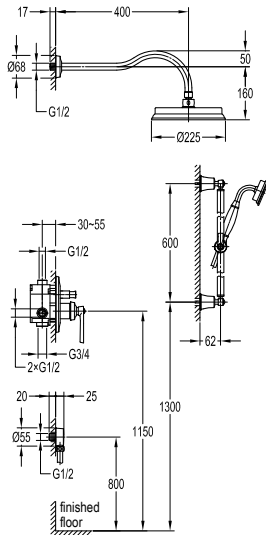

FCP 7326

Liberty single lever concealed shower mixer with rainshower and handshower

- designed to run 2 outlets with volume control
- 2 inlets, 1/2"
- 1 outlet, 1/2"
- 1 outlet, 3/4"
- brass rainshower, Ø22.5cm
- 1-mode handshower
- easy clean shower spray
- PVC flexible hose, revolflex 360°, 150cm, 1/2"
- brass handshower
- height adjustable handshower holder
- overhead shower angle adjustable
- brass
- luxury gold