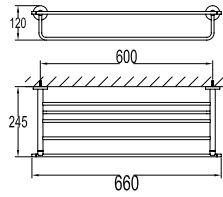

BAP 7807

Aleena brass towel shelf 600mm

- brass
- satin gold