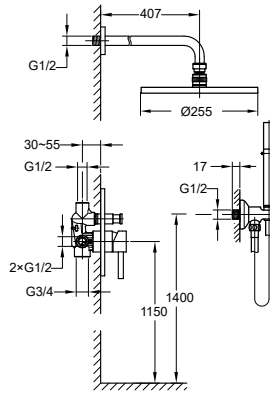

FCP 1827SN

Eolica single lever concealed shower mixer with rainshower and handshower

- designed to run 2 outlets
- 2 inlets 1/2", 2 outlets 1/2"
- air-injection shower technology
- brass rainshower, Ø25.5cm
- easy clean shower spray
- 2-mode brass handshower
- PVC flexible hose, revolflex 360°, 150cm, 1/2"
- overhead shower angle adjustable
- brass
- satin nickel