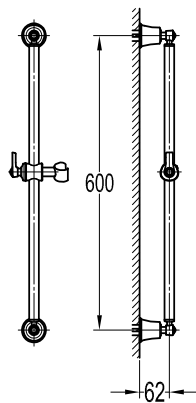

**PVC flexible hose**

- 1/2" connection
- length: 150cm
- PVC
- revolflex 360°
- red bronze

**SLP 8501**

**Slide rail**

- 1-mode handshower
- height adjustable handshower holder
- brass
- oil rubbed bronze