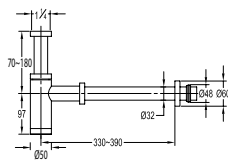

BTP 7301

**Brass basin bottle-trap (with pop-up pipe)
with checkout**

- brass
- luxury gold