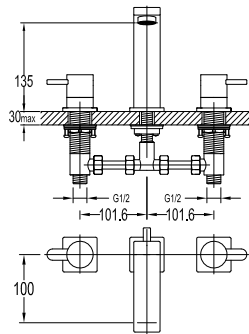

- knitted hoses, 40cm, 1/2"
- brass
- chrome

**FCP 1236**

**Cedro two-handle 8" basin mixer**

- brass
- chrome

**FCP 1235**

**Cedro single lever concealed basin mixer**

- solid brass construction
- brass
- chrome