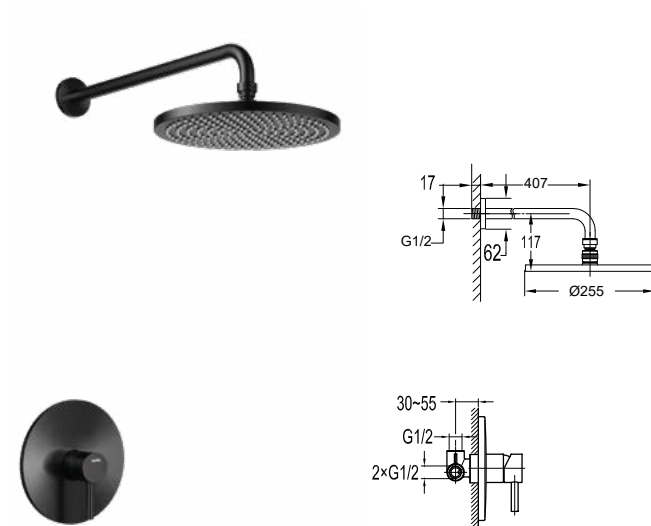

FCP 1826M

Eolica single lever concealed shower mixer with rainshower

- 2 inlets / 1 outlet, 1/2"
- air-injection shower technology
- brass shower head Ø25.5cm
- easy clean shower spray
- overhead shower angle adjustable
- brass
- matte black