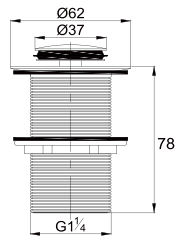

WTP 7611

Brass pop-up waste (without overflow)

- brass
- everose gold