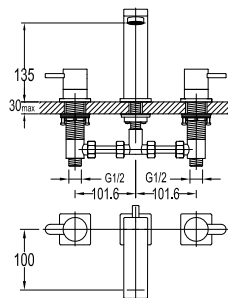

FCP 9236

Cedro two-handle 8" basin mixer

- brass
- matte black