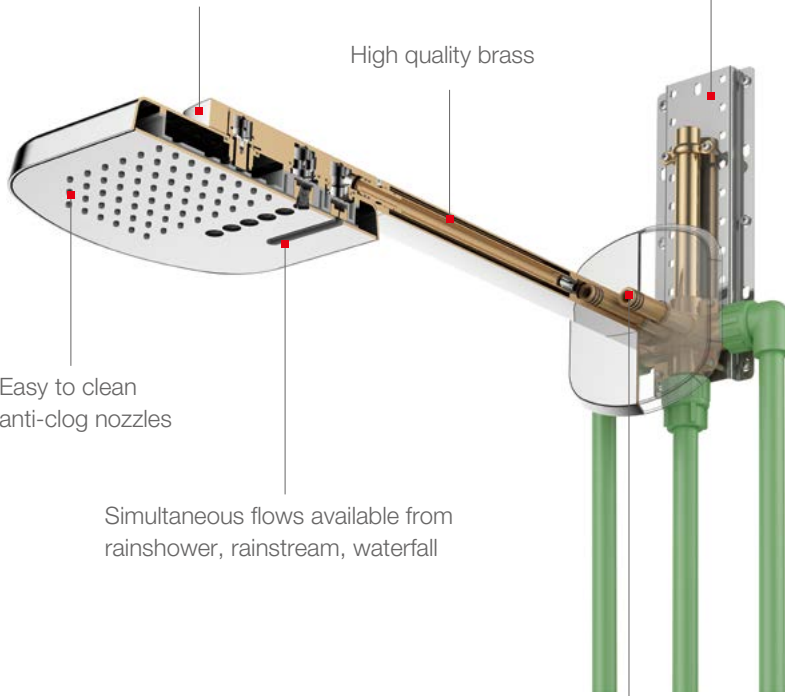

## Easy to clean

Silica gel spout, easy to clean and anti-clog.

# PRO-CLICK® TECHNOLOGY CLICK AND ENJOY

By the smart mechanic motion of Pro-Click®, just one click and enjoy the shower. Each water flow is controlled independently. The 45mm high-flow cartridge can deliver various water flows simultaneously, thus a spa is on.

# SENSATIONAL EXPERIENCE IN ALL DIMENSIONS

Air-Injection water saving technology

Easy installation

High quality brass

Easy to clean  
anti-clog nozzles

Simultaneous flows available from  
rainshower, rainstream, waterfall

## SWIVEL SPOUT AS DIVERTER

The swivel spout as diverter is patented design, which saves space and enhances the quality. The umbrella-shaped water spray from the exquisite showerhead creates a unique taste.