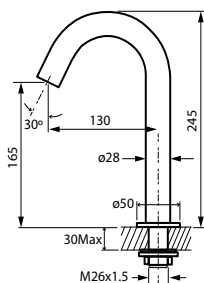

FCP 2032

Automatic sensor dual power basin pillar tap - medium

- dual power: battery and/or plug-in
- brass
- chrome