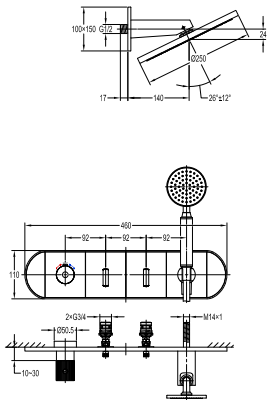

FCP 3629TG

Radiance thermostatic concealed shower mixer 2 Pro-Slide with rainshower

- thermostatic cartridge, anti-scald 38°C safety stop
- 1-function rainshower
- brass shower head Ø25cm
- 1-function pressurized brass handshower
- PVC flexible hose, revolflex 360°, 150cm, 1/2"
- 2 inlets 3/4", 2 outlets 1/2" with Pro-Slide
- Pro-Slide button
- air-injection shower technology
- easy clean shower spray
- brass
- titanium grey