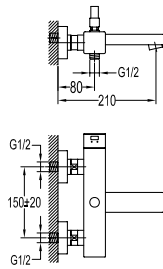

**FCP 1536**

**Ibisco two-handle 8" basin mixer**

- brass
- chrome

**FCP 1535**

**Ibisco single lever concealed basin mixer**

- solid brass construction
- brass
- chrome