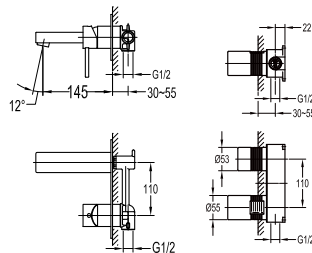

FCP 1535

Ibisco single lever concealed basin mixer

- solid brass construction
- brass
- chrome