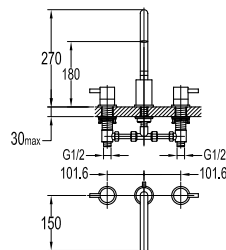

FCP 1836S

Eolica two-handle 8" basin mixer

- brass
- satin gold