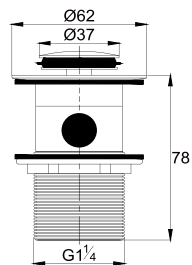

WTP 9201

Brass pop-up waste (with overflow)

- brass
- matte black