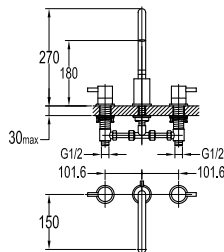

FCP 1836

Eolica two-handle 8" basin mixer

- brass
- chrome