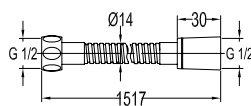

FLP 9101

Brass flexible hose

- 1/2" connection
- length: 150cm
- brass
- revolflex 360°
- matte black