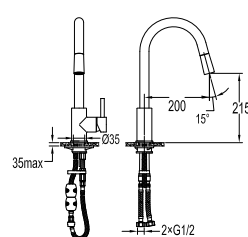

FCP 1853SN

Eolica single lever pillar sink mixer

- swivel spout 360°
- pull-out spray head
- knitted hose, 60cm, 1/2"
- brass
- satin nickel