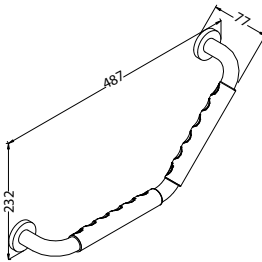

BAP 9225

Dakota bath grab bar with rubber

- brass + SUS 304
- matte black