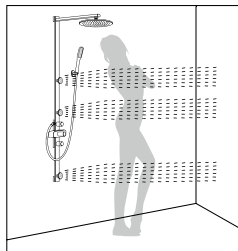

**Side spray**

Strong and powerful massage water outlet, set up with the most comfortable pouring angle according to the ergonomics.

**Rainshower + side spray**

Place yourself in the fun of showering, wash off your exhaustion, give you vitality or make you feel relaxed.