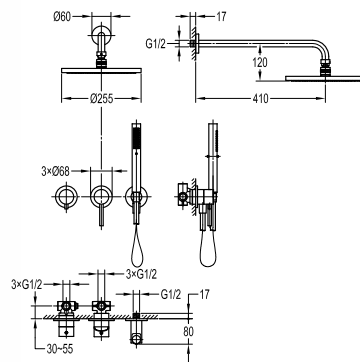

FCP 1828SN

Eolica single lever concealed shower mixer with rainshower and handshower

- designed to run 2 outlets
- 2 inlets 1/2", 2 outlets 1/2"
- air-injection shower technology
- brass rainshower, Ø25.5cm
- easy clean shower spray
- 2-mode brass handshower
- PVC flexible hose, revolflex 360°, 150cm, 1/2"
- overhead shower angle adjustable
- brass
- satin nickel