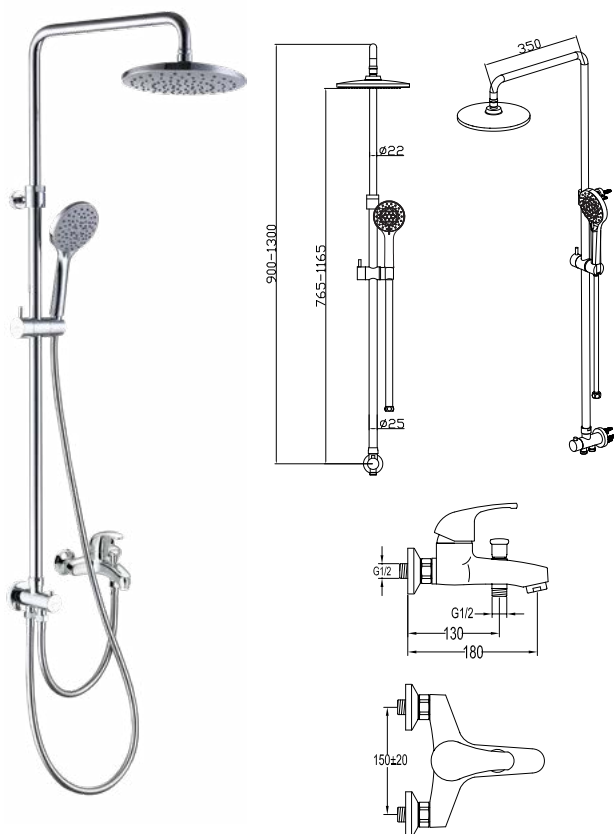

**SCP 1809**

**Shower column set with flexible hose connector**

- ABS rainshower, Ø22.5cm
- 5-mode ABS handshower
- easy clean shower spray
- PVC flexible hose, revolflex 360°, 150cm, 1/2"
- shower pipe height adjustable
- overhead shower angle adjustable
- brass
- chrome