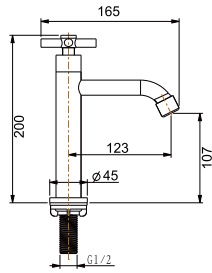

Jupiter

FCP 6381

Jupiter 1/2" single lever basin pillar tap

- brass
- chrome