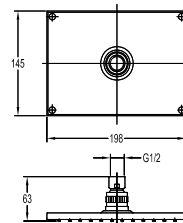

RSP 9101

1. **8" Brass rainshower**
2. 1/2" connection
   - brass rainshower, 19.8x14.5cm
   - easy clean shower spray
   - brass
   - matte black