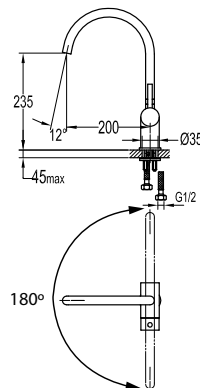

FCP 1851

Eolica single lever pillar sink mixer

- swivel spout 180°
- knitted hose, 60cm, 1/2"
- brass
- chrome