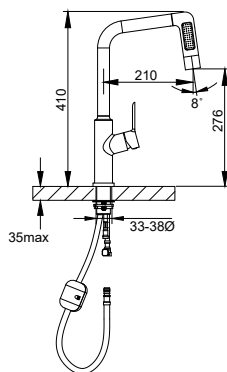

FCP 2653BG

Alto single lever sink mixer with pull-out spray head 5-mode

- swivel spout 360°
- 5 spray-mode
- pull-out spray head
- powerABS spray head
- knitted hose, 60cm, 1/2"
- stainless SUS 304
- brushed gold