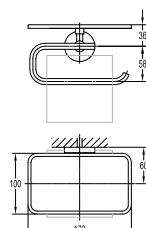

BAP 7622

Callista brass toilet roll holder

- brass
- everose gold