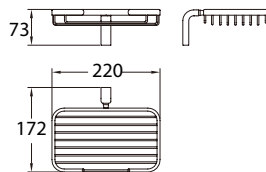

BAP 9112

Nancy brass soap rack

- brass
- matte black