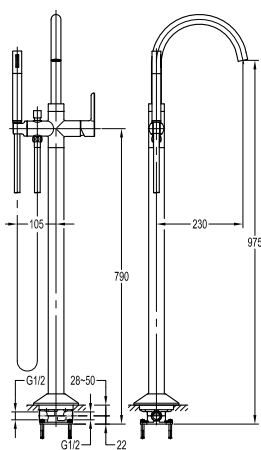

Aleena Matte Black

HDP 9301

Handle Aleena series S

- compatible with FCP 9331 / 9332 / 9335
- brass
- matte black

HDP 9302

Handle Aleena series M

- compatible with FCP 9301 / 9305
- brass
- matte black

HDP 9303

Handle Aleena series L

- compatible with FCP 9308
- brass
- matte black

HDP 9304

Handle Aleena series XL

- compatible with FCP 9327
- brass
- matte black

HDP 9305

Handle Aleena series 2X

- compatible with FCP 9336
- brass
- matte black

FCP 9305

Aleena single lever bath/shower mixer floor-mounted

- brass handle with porcelain decoration
- 2-mode brass handshower
- PVC flexible hose, revolflex 360°, 150cm, 1/2"
- brass
- matte black