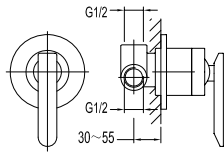

FCP 1621

**Bristol single lever concealed 3-way shower/
basin mixer without diverter**

- designed to run 1 outlet with volume control
- 2 inlets / 1 outlet, 1/2"
- brass
- chrome