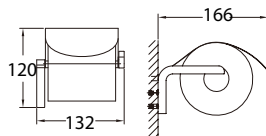

BAP 9115

Nancy brass toilet roll holder

- brass
- matte black