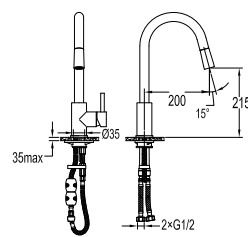

FCP 1853TG

Eolica single lever pillar sink mixer

- swivel spout 360°
- pull-out spray head
- knitted hose, 60cm, 1/2"
- brass
- titanium grey