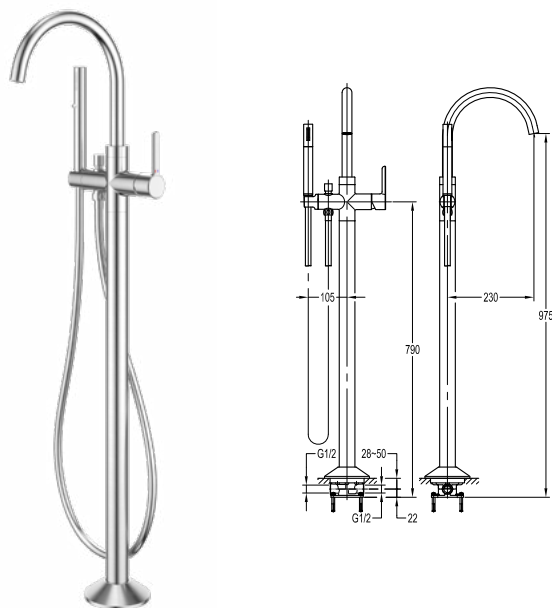

FCP 3305

Aleena single lever bath/shower mixer floor-mounted

- brass handle with porcelain decoration
- 2-mode brass handshower
- PVC flexible hose, revoflex 360°, 150cm, 1/2"
- brass
- chrome