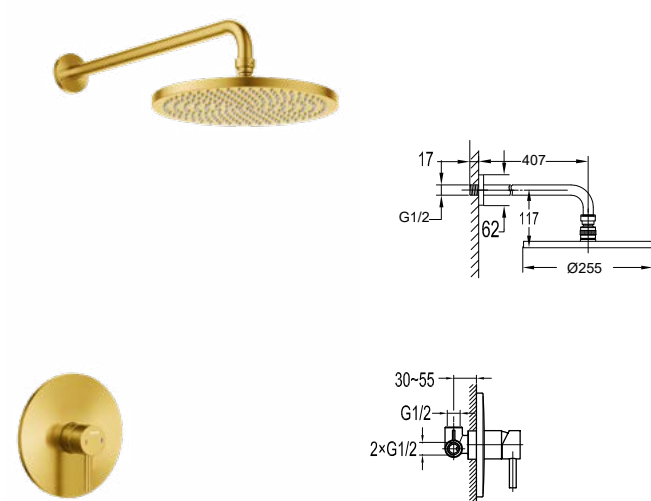

FCP 1826S

Eolica single lever concealed shower mixer with rainshower

- 2 inlets / 1 outlet, 1/2"
- air-injection shower technology
- brass shower head Ø25.5cm
- easy clean shower spray
- overhead shower angle adjustable
- brass
- satin gold