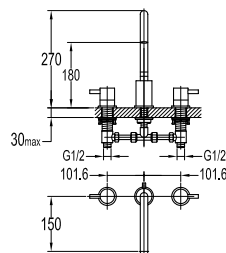

- knitted hoses, 40cm, 1/2"
- brass
- matte black

**FCP 1835M**

**Eolica single lever concealed basin mixer**

- solid brass construction
- brass
- matte black

**FCP 1836M**

**Eolica two-handle 8" basin mixer**