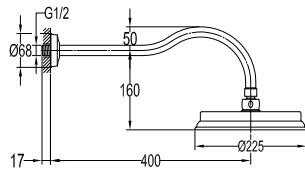

RSP 8131 + SAP 8111

Shower arm and rainshower wall-mounted

- 1/2" connection
- brass rainshower, Ø22.5cm
- easy clean shower spray
- overhead shower angle adjustable
- brass
- oil rubbed bronze