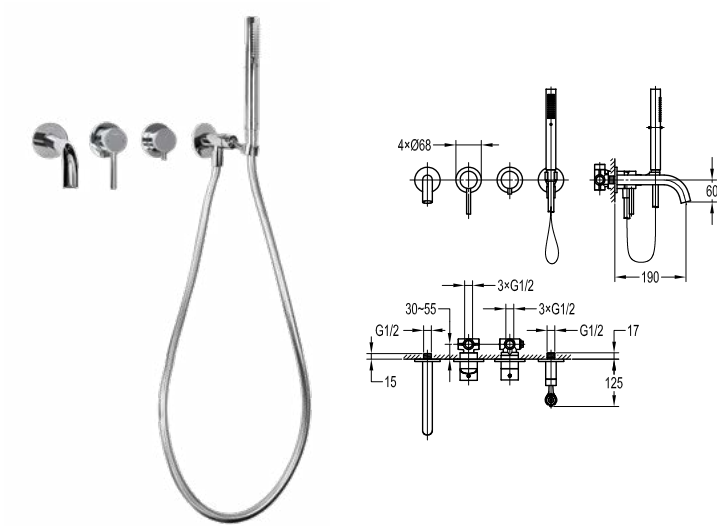

FCP 1807CH

Eolica single lever concealed shower mixer with spout and handshower

- designed to run 2 outlets
- 2 inlets 1/2", 2 outlets 1/2"
- easy clean shower spray
- 2-mode brass handshower
- brass spout, 1/2" connection
- PVC flexible hose, revolflex 360°, 150cm, 1/2"
- brass
- chrome