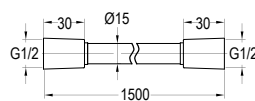

FLP 1205MB

PVC flexible hose

- 1/2" connection
- length: 150cm
- PVC
- revofflex 360°
- matte black