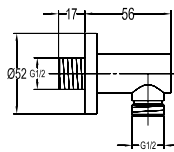

SOP 1102

Shower outlet elbow

- for shower hose with a 1/2" connection
- brass
- chrome