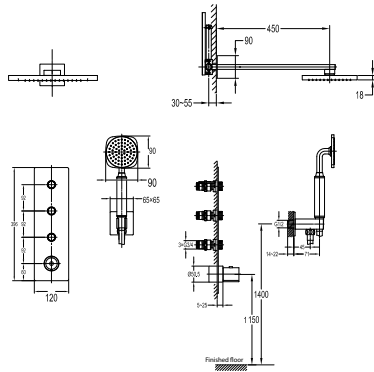

FCP 3528

Dalfon thermostatic concealed shower mixer with Pro-Click-3 and adjustable flow buttons

- thermostatic cartridge, anti-scald 38°C safety stop
- 2-function rainshower with rain stream
- brass shower head 31.2x21.8x1.8cm
- 1-function pressurized brass handshower
- PVC flexible hose, revoflex 360°, 150cm, 1/2"
- 2 inlets 3/4", 3 outlets 1/2" with Pro-Click
- Pro-Click and adjustable flow
- air-injection shower technology
- easy clean shower spray
- brass
- chrome

FCP 3524

Dalfon single lever concealed 5-way bath/shower mixer with diverter

- 3-way diverter with volume control
- 2 inlets / 3 outlets, 1/2"
- ceramic diverter cartridge
- brass
- chrome