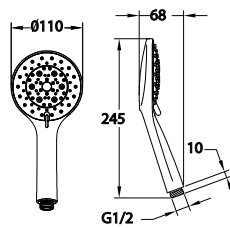

HSP 1502

ABS handshower 5-spray

- 5-mode handshower
- easy clean shower spray
- ABS
- chrome