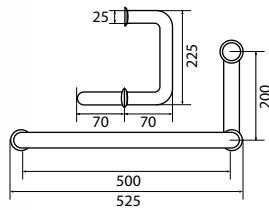

SHP 2203

Shower handle

- stainless steel SUS 304
- matte black