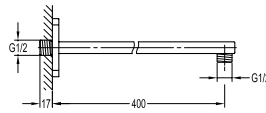

SAP 1103

Shower arm wall-mounted

- 1/2" connection
- brass
- chrome