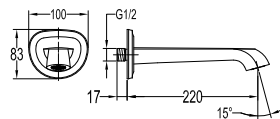

SPP 7111

Bath or basin spout

- 1/2" connection
- brass
- luxury gold