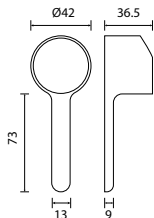

HDP 9302

Handle Aleena series M

- compatible with FCP 9301 / 9305
- brass
- matte black