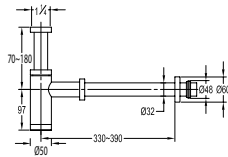

BTP 7601

**Brass basin bottle-trap (with pop-up pipe)
with checkout**

- brass
- everose gold