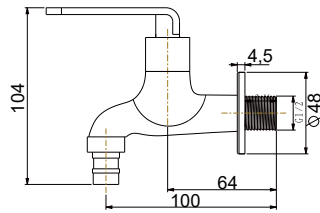

FCP 6273

Neptune 1/2" short wall tap with hose coupling and screw collar

- brass
- chrome