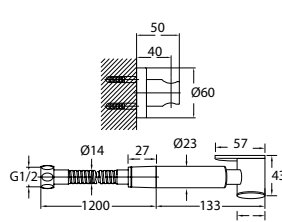

TSP 7801

Brass toilet shower set

- brass shower head, full brass component
- brass flexible hose, revofflex 360°, 120cm, 1/2"
- full brass connector
- brass holder
- satin gold