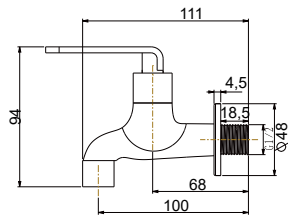

FCP 6271

Neptune 1/2" short wall tap

- brass
- chrome