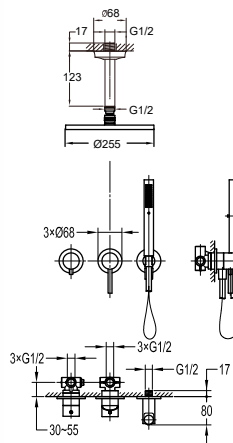

FCP 1828RB + SAP 8211

Eolica single lever concealed shower mixer with rainshower and handshower

- designed to run 2 outlets
- 2 inlets 1/2", 2 outlets 1/2"
- air-injection shower technology
- brass rainshower, Ø25.5cm
- easy clean shower spray
- 2-mode brass handshower
- PVC flexible hose, revolflex 360°, 150cm, 1/2"
- overhead shower angle adjustable
- brass
- red bronze