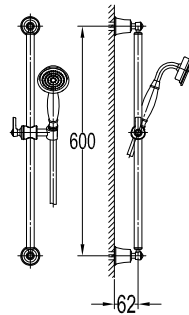

HSP 7111 + HHP 7202 + FLP 1205LG

Shower set with holder

- 1-mode handshower
- easy clean shower spray
- PVC flexible hose, revolflex 360°, 150cm, 1/2"
- brass handshower
- universal angle-adjustable brass shower holder
- brass
- luxury gold

HSP 7111 + SLP 7501 + FLP 1205LG

Shower set with slide rail

- 1-mode handshower
- easy clean shower spray
- PVC flexible hose, revolflex 360°, 150cm, 1/2"
- brass handshower
- height adjustable handshower holder
- brass
- luxury gold