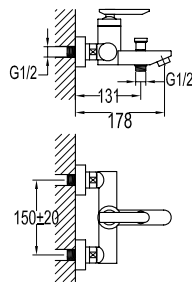

FCP 1601

Bristol single lever bath/shower mixer

- designed to run 2 outlets
- for shower hose with a 1/2" connection
- brass
- chrome