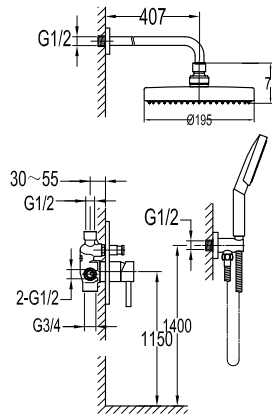

FCP 1823 + RSP 1111 + SAP 1101 + HSP 1104 + HHP 1101CH + FLP 1101

Eolica single lever concealed shower mixer

- designed to run 2 outlets with volume control
- 2 inlets / 2 outlets, 1/2"
- brass rainshower, Ø19.5cm
- 1-mode handshower
- easy clean shower spray
- brass flexible hose, revolflex 360°, 150cm, 1/2"
- ABS handshower
- overhead shower angle adjustable
- brass
- chrome

FCP 1817

Eolica thermostatic shower mixer with rainshower

- thermostatic cartridge, anti-scald 38°C safety stop
- brass Air-Injection shower head, Ø30cm
- Air-Injection shower technology
- water-saving features
- 3 body jet sprays, Ø6cm
- 1-mode handshower
- easy clean shower spray
- PVC flexible hose, revolflex 360°, 150cm, 1/2"
- overhead shower angle adjustable
- brass
- chrome