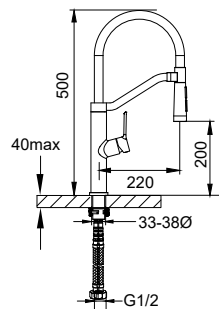

FCP 2652MW

Alto single lever sink mixer with magnetic holder & pull-down spray head 3-mode

- swivel spout 360°
- 3 spray-mode
- pull-down spray head
- magnetic holder system
- knitted hose, 60cm, 1/2"
- stainless SUS 304
- matte white