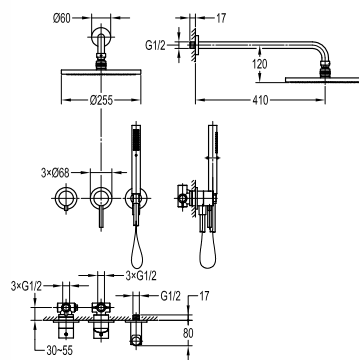

FCP 1828SG

Eolica single lever concealed shower mixer with rainshower and handshower

- designed to run 2 outlets
- 2 inlets 1/2", 2 outlets 1/2"
- air-injection shower technology
- brass rainshower, Ø25.5cm
- easy clean shower spray
- 2-mode brass handshower
- PVC flexible hose, revoflex 360°, 150cm, 1/2"
- overhead shower angle adjustable
- brass
- satin gold