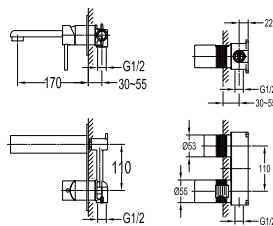

FCP 9235

Cedro single lever concealed basin mixer

- solid brass construction
- brass
- matte black