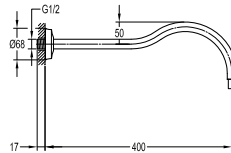

SAP 7111

Shower arm wall-mounted

- 1/2" connection
- brass
- luxury gold