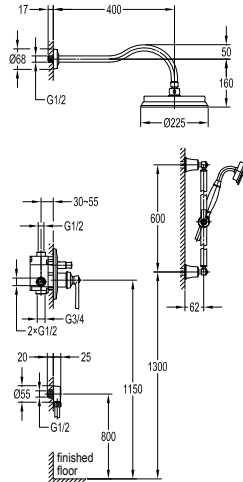

FCP 8326

Liberty single lever concealed shower mixer with rainshower and handshower

- designed to run 2 outlets with volume control
- 2 inlets / 2 outlets, 1/2"
- brass rainshower, Ø22.5cm
- 1-mode handshower
- easy clean shower spray
- PVC flexible hose, revolflex 360°, 150cm, 1/2"
- brass handshower
- height adjustable handshower holder
- overhead shower angle adjustable
- brass
- oil rubbed bronze