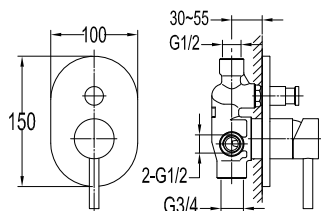

FCP 1823

**Eolica single lever concealed 4-way bath/
shower mixer with diverter**

- volume control and diverter for 2 outlets
- 2 inlets / 2 outlets, 1/2"
- brass
- chrome