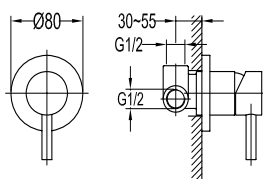

FCP 1821

**Eolica single lever concealed 3-way shower/
basin mixer without diverter**

- designed to run 1 outlet with volume control
- 2 inlets / 1 outlet, 1/2"
- brass
- chrome