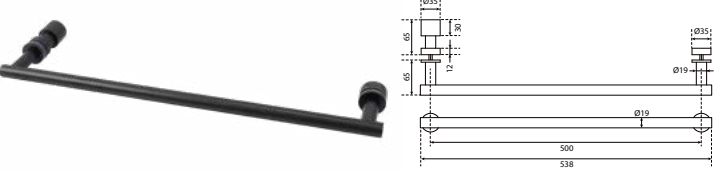

SHP 2103

Shower handle
· stainless steel SUS 304
· matte black