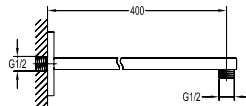

SAP 1102

Shower arm wall-mounted

- 1/2" connection
- brass
- chrome