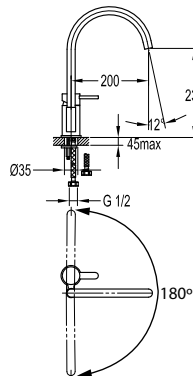

FCP 9251

Cedro single lever pillar sink mixer

- swivel spout 180°
- knitted hose, 60cm, 1/2"
- brass
- matte black