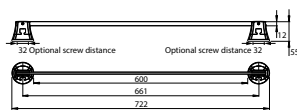

**Tiero robe hook with suction cup**

- ABS
- chrome

**BAP 1615CP**

**Tiero towel/toilet roll holder with suction cup**

- ABS
- chrome

**BAP 1601MB**

**Tiero single towel bar with suction cup 600mm**  
 · ABS  
 · matte black