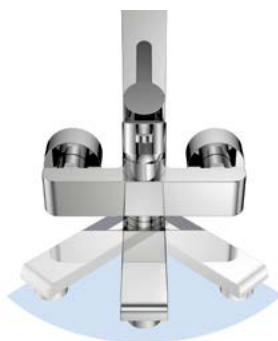

Bath spout flow