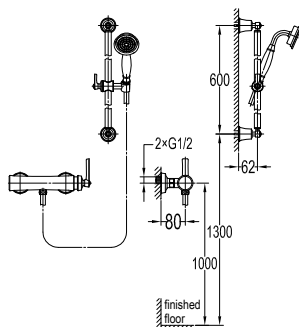

FCP 7312 + HSP 7111 + SLP 7501 + FLP 1205LG

Liberty single lever shower mixer with handshower set

- for shower hose with a 1/2" connection
- 1-mode handshower
- easy clean shower spray
- PVC flexible hose, revolflex 360°, 150cm, 1/2"
- brass handshower
- height adjustable handshower holder
- brass
- luxury gold