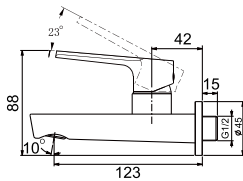

FCP 2571

Berlin 1/2" short wall tap

- brass
- chrome