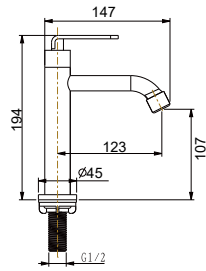

Neptune

FCP 6281

Neptune 1/2" single lever basin pillar tap

- brass
- chrome