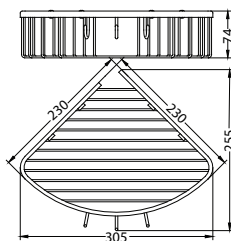

BAP 5136

Bellini corner basket with hook

- brass + SUS 304
- chrome