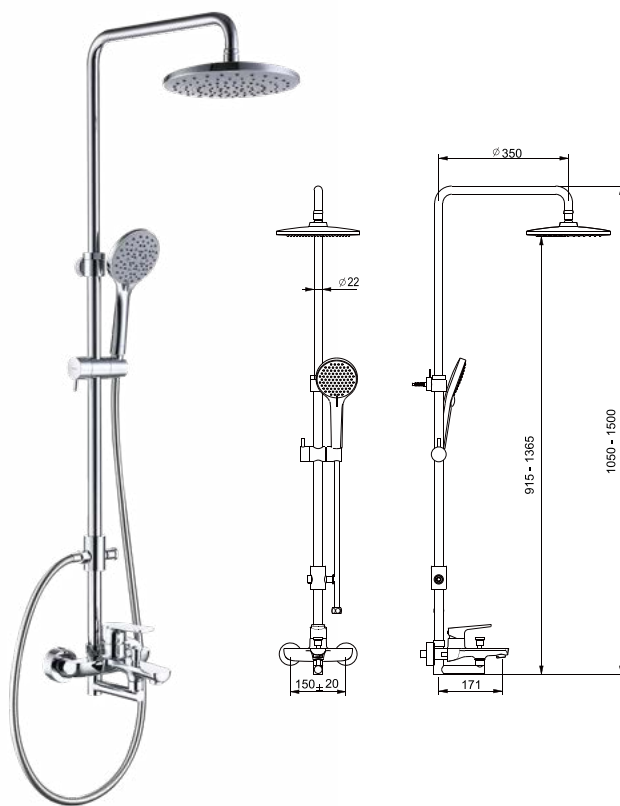

**BERLIN**  
**CHROME**  
Series

---

FCP 2501

**Berlin 1/2" single lever bath/shower mixer**

- brass
- chrome

FCP 2509

**Berlin single lever bath/shower mixer with rainshower ABS**

- ABS rainshower, Ø 22.5cm
- 5-mode ABS handshower
- easy clean shower spray
- PVC flexible hose, revolflex 360°, 150cm, 1/2"
- designed to run 2 outlets
- shower pipe height adjustable
- brass
- chrome