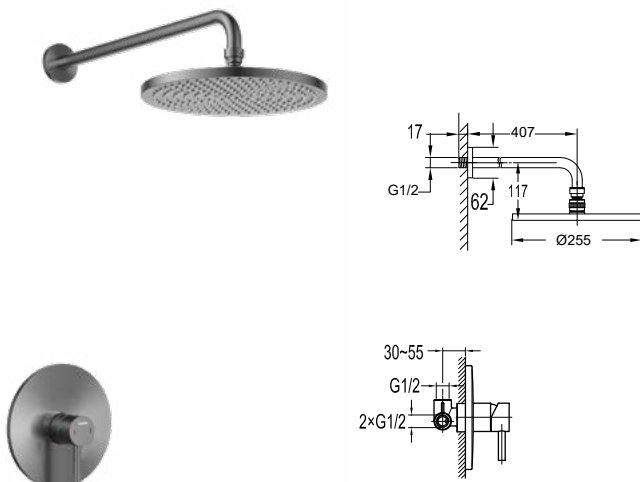

FCP 1826T

Eolica single lever concealed shower mixer with rainshower

- 2 inlets / 1 outlet, 1/2"
- air-injection shower technology
- brass shower head Ø25.5cm
- easy clean shower spray
- overhead shower angle adjustable
- brass
- titanium grey