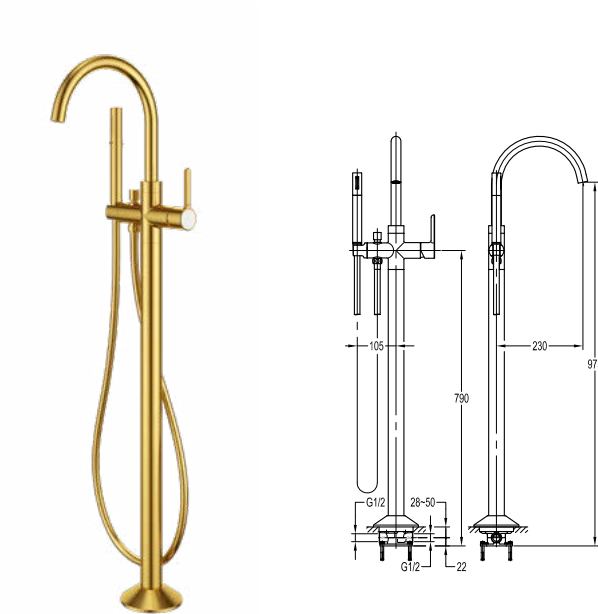

FCP 7805

**Aleena single lever bath/shower mixer floor-mounted**

- brass handle with porcelain decoration
- 2-mode brass handshower
- PVC flexible hose, revolflex 360°, 150cm, 1/2"
- brass
- satin gold

FCP 7808

**Aleena single lever bath/shower mixer with Pro-Click-3 buttons**

- design to run 3 outlets with Pro-Click
- brass handle with porcelain decoration
- air-injection shower technology
- swivel bath spout 180°
- brass shower head Ø25.4cm
- easy clean shower spray
- 2-mode brass handshower
- PVC flexible hose, revolflex 360°, 150cm, 1/2"
- overhead shower angle adjustable
- brass
- satin gold