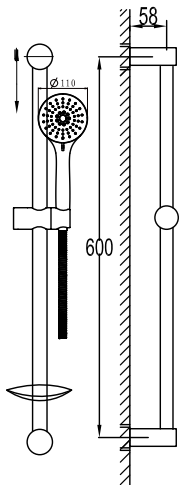

Slide Rail & Shower Set

SSP 1106

Shower set with slide rail 3-jets round

- 3-mode handshower
- easy clean shower spray
- SUS 304 flexible hose, revolflex 360°, 150cm, 1/2"
- ABS handshower
- height adjustable handshower holder
- stainless steel
- chrome