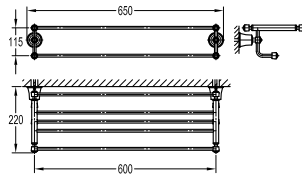

**BAP 7413**

**Liberty toilet brush & holder**

- brass
- luxury gold

**BAP 8407**

**Liberty brass towel shelf 600mm**

- brass
- oil rubbed bronze

**BAP 8405**

**Liberty brass towel shelf 600mm**