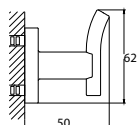

**BAP 8503**

**Aleena brass double towel bar 600mm**

- brass
- titanium grey

**BAP 8501**

**Aleena brass single towel bar 600mm**

- brass
- titanium grey

**BAP 8514**

**Aleena brass robe hook**