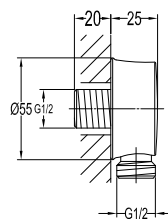

SOP 8105

Brass shower outlet elbow

- for shower hose with a 1/2" connection
- brass
- oil rubbed bronze