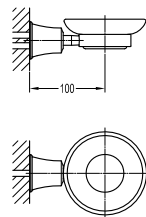

BAP 8417

Liberty brass soap dish

- brass
- oil rubbed bronze