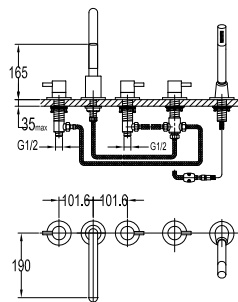

FCP 1806T

Eolica 5-hole bath/shower mixer deck-mounted

- 2-mode brass handshower
- easy clean shower spray
- brass flexible hose, revolflex 360°, 180cm
- brass handshower
- brass
- titanium grey