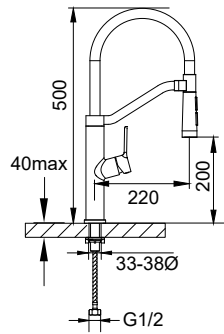

FCP 2662SS

Alto single lever sink tap with magnetic holder & pull-down spray head 3-mode

- swivel spout 360°
- 3 spray-mode
- pull-down spray head
- magnetic holder system
- knitted hose, 60cm, 1/2"
- stainless SUS 304
- satin stainless steel (brushed)