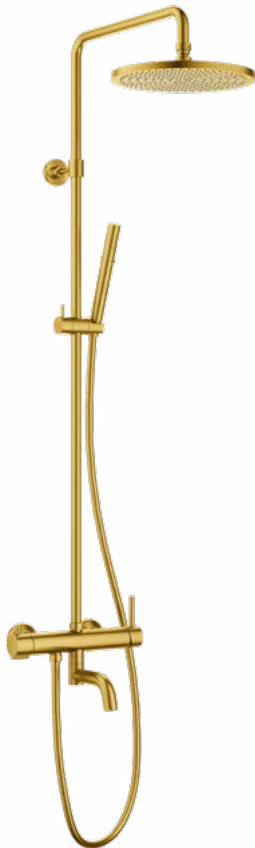

FCP 1809S

Eolica single lever bath/shower mixer with rainshower

- designed to run 3 outlets
- brass rainshower, Ø25.5cm
- air-injection shower technology
- swivel bath spout 180°
- easy clean shower spray
- 2-mode brass handshower
- PVC flexible hose, revolflex 360°, 150cm, 1/2"
- overhead shower angle adjustable
- brass
- satin gold