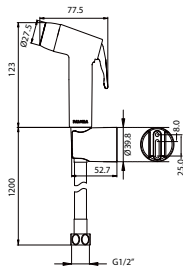

Toilet Shower

TSP 3106

Toilet shower set 2-spray

- 2-mode shower head
- PVC flexible hose, revolflex 360°, 120cm, 1/2"
- full brass connector
- ABS
- satin gold