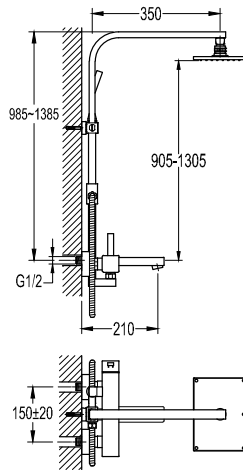

FCP 1502

Ibisco single lever bath/shower mixer

- designed to run 2 outlets
- for shower hose with a 1/2" connection
- brass
- chrome

FCP 1503

Ibisco single lever bath/shower mixer with rainshower

- designed to run 2 outlets
- brass rainshower, 19.8x14.5cm
- 1-mode handshower
- easy clean shower spray
- PVC flexible hose, revolflex 360°, 150cm, 1/2"
- brass handshower
- shower pipe height adjustable
- overhead shower angle adjustable
- brass
- chrome