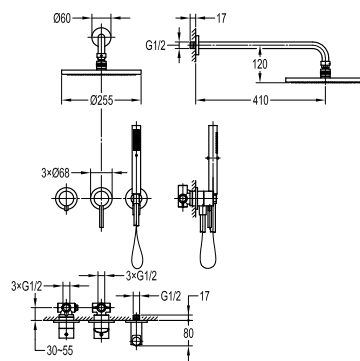

FCP 1828RB

Eolica single lever concealed shower mixer with rainshower and handshower

- designed to run 2 outlets
- 2 inlets 1/2", 2 outlets 1/2"
- air-injection shower technology
- brass rainshower, Ø25.5cm
- easy clean shower spray
- 2-mode brass handshower
- PVC flexible hose, revoflex 360°, 150cm, 1/2"
- overhead shower angle adjustable
- brass
- red bronze