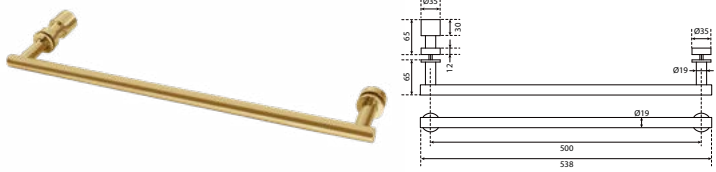

SHP 2102

Shower handle
· stainless steel SUS 304
· satin gold