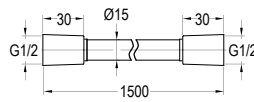

FLP 1205MB

PVC flexible hose

- 1/2" connection
- length: 150cm
- PVC
- revolflex 360°
- matte black