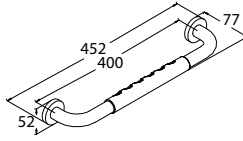

Dakota Matte Black

BAP 9224

Dakota bath grab bar with rubber

- brass + SUS 304
- matte black