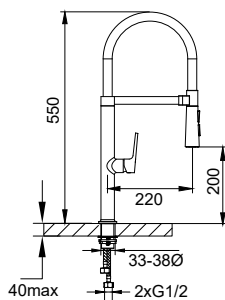

FCP 2552MW

Berlin single lever sink mixer with magnetic holder & pull-down spray head 3-mode

- swivel spout 360°
- 3 spray-mode
- pull-down spray head
- magnetic holder system
- knitted hose, 60cm, 1/2"
- brass
- matte white