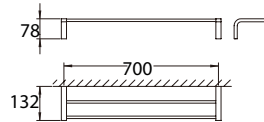

#### Liberty toilet brush & holder

- brass
- oil rubbed bronze

**BAP 9108**

**Nancy brass towel shelf 700mm**

- brass
- matte black

**BAP 9106**

**Nancy brass towel shelf 700mm**

- brass
- matte black