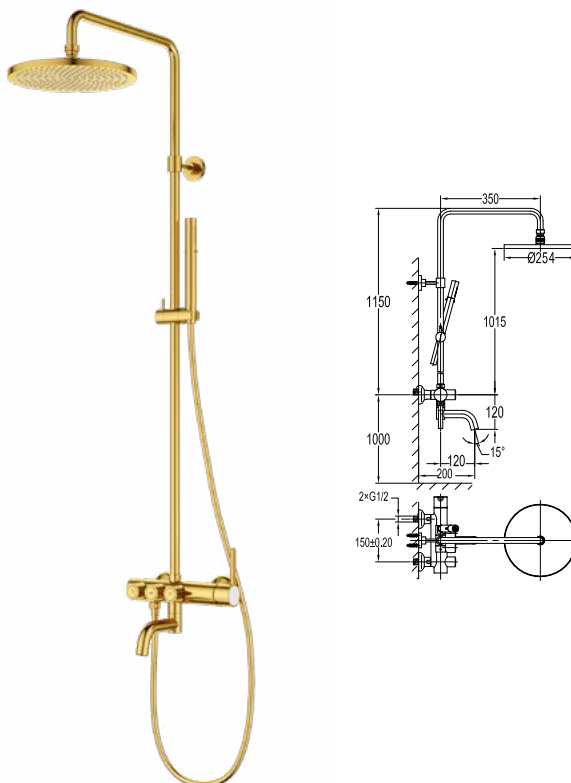

FCP 7805

**Aleena single lever bath/shower mixer floor-mounted**

- brass handle with porcelain decoration
- 2-mode brass handshower
- PVC flexible hose, revolflex 360°, 150cm, 1/2"
- brass
- satin gold

FCP 7808

**Aleena single lever bath/shower mixer with Pro-Click-3 buttons**

- design to run 3 outlets with Pro-Click
- brass handle with porcelain decoration
- air-injection shower technology
- swivel bath spout 180°
- brass shower head Ø25.4cm
- easy clean shower spray
- 2-mode brass handshower
- PVC flexible hose, revolflex 360°, 150cm, 1/2"
- overhead shower angle adjustable
- brass
- satin gold

FCP 7826

**Aleena single lever concealed shower mixer with rainshower**

- brass handle with porcelain decoration
- 2 inlets / 1 outlet, 1/2"
- air-injection shower technology
- brass shower head Ø25,4 cm
- easy clean shower spray
- overhead shower angle adjustable
- brass
- satin gold