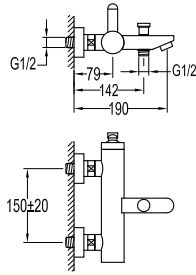

FCP 1602

Bristol single lever bath/shower mixer

- designed to run 2 outlets
- for shower hose with a 1/2" connection
- brass
- chrome