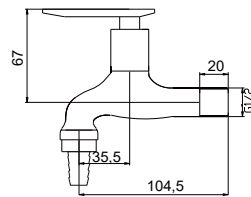

# WATER TAPS

---

**FCP 1671**

**Bristol 1/2" short wall tap**

- brass
- chrome

**FCP 1673**

**Bristol 1/2" short wall tap with hose coupling and screw collar**

- brass
- chrome