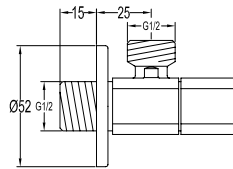

#### Eolica 1/2" two-way triangle valve

- brass
- matte black

**FCP 2177**

**Gallant 1/2" triangle valve**

- brass
- chrome

**FCP 8577**

**Gallant 1/2" triangle valve**

- brass
- titanium grey