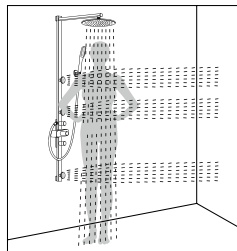

**Side spray**

Strong and powerful massage water outlet, set up with the most comfortable pouring angle according to the ergonomics.

**Rainshower + side spray**

Place yourself in the fun of showering, wash off your exhaustion, give you vitality or make you feel relaxed.