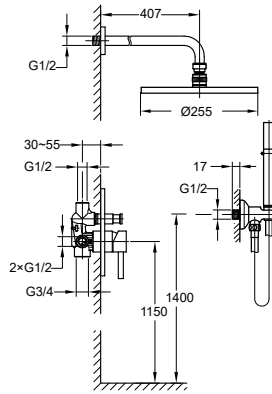

FCP 1827RB

Eolica single lever concealed shower mixer with rainshower and handshower

- designed to run 2 outlets
- 2 inlets 1/2", 2 outlets 1/2"
- air-injection shower technology
- brass rainshower, Ø25.5cm
- easy clean shower spray
- 2-mode brass handshower
- PVC flexible hose, revoflex 360°, 150cm, 1/2"
- overhead shower angle adjustable
- brass
- red bronze