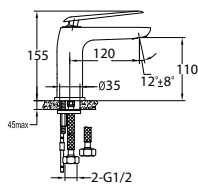

Hot water

Cold water

The floor-mounted pedestal

**FCP 7631**

**Callista single lever monobloc basin mixer**

- knitted hoses, 40cm, 1/2"
- brass
- everose gold

**FCP 7633**

**Callista single lever monobloc basin mixer**