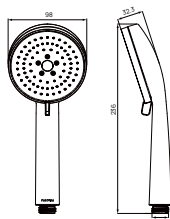

SSP 2309MB

Shower set with holder 3-jets round

- 3-mode handshower
- easy clean shower spray
- Air-Injection shower technology
- PVC flexible hose, revolflex 360°, 150cm, 1/2"
- ABS handshower
- universal rotating ABS shower holder
- matte black