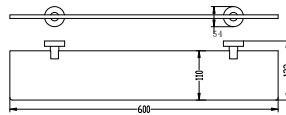

BAP 2109GM

Dakota glass shelf

- brass
- gunmetal