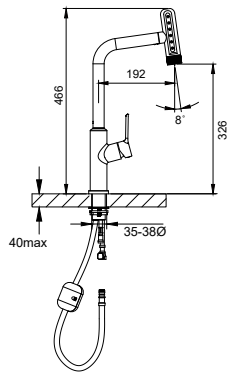

FCP 2656MW

**Alto single lever sink mixer with pull-out spray head
6-mode**

- swivel spout 360°
- 6 spray-mode
- pull-out spray head
- powerABS spray head
- knitted hose, 60cm, 1/2"
- stainless SUS 304
- matte white