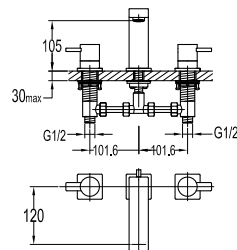

## Series

---

**FCP 1531**

**Ibisco single lever monobloc basin mixer**

- knitted hoses, 40cm, 1/2"
- brass
- chrome

**FCP 1533**

**Ibisco single lever monobloc basin mixer**

- knitted hoses, 40cm, 1/2"
- brass
- chrome