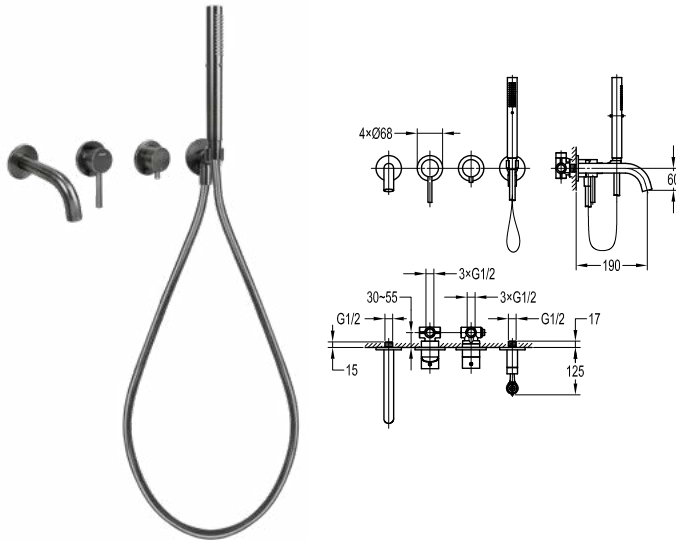

**Brass handshower 2-spray**

- 2-mode handshower
- easy clean shower spray
- brass
- titanium grey

**FCP 1807TG**

**Eolica single lever concealed shower mixer with spout and handshower**

- designed to run 2 outlets
- 2 inlets 1/2", 2 outlets 1/2"
- easy clean shower spray
- 2-mode brass handshower
- brass spout, 1/2" connection
- PVC flexible hose, revolflex 360°, 150cm, 1/2"
- brass
- titanium grey