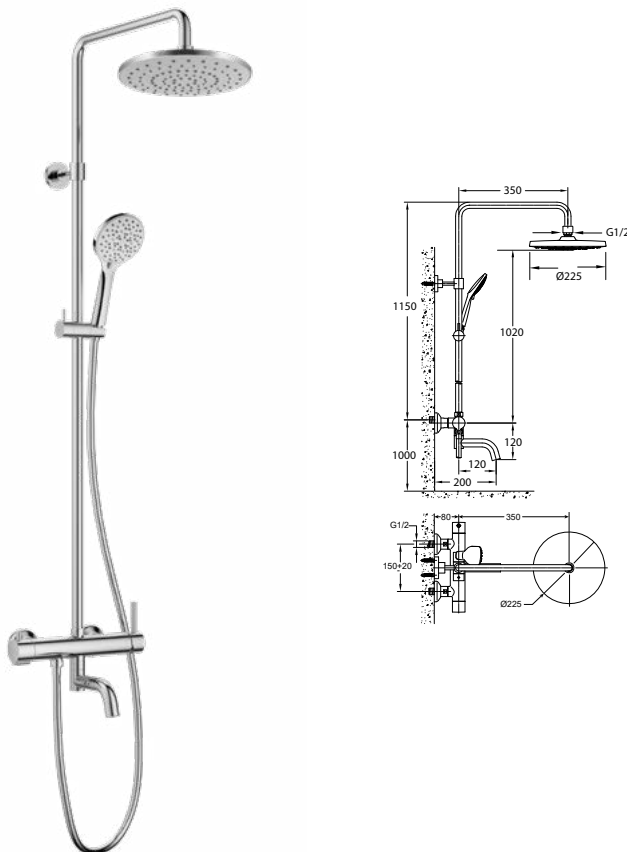

**FCP 1805**

**Eolica single lever bath/shower mixer floor-mounted**

- 2-mode handshower
- easy clean shower spray
- PVC flexible hose, revolflex 360°, 150cm, 1/2"
- brass handshower
- pedestal with turnable adjustment
- brass
- chrome