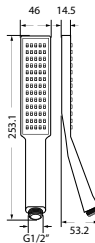

SSP 2104

Shower set with holder rectangle

- 1-mode handshower
- SUS 304 flexible hose, revolflex 360°, 150cm, 1/2"
- ABS handshower
- universal rotating ABS shower holder
- chrome