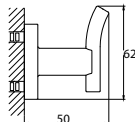

**BAP 7603**

**Callista brass double towel bar 600mm**

- brass
- everose gold

**BAP 7601**

**Callista brass single towel bar 600mm**

- brass
- everose gold

**BAP 7614**

**Callista brass robe hook**