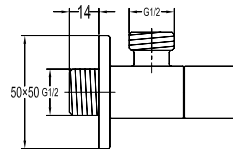

FCP 2277

Serena 1/2" triangle valve

- brass
- chrome