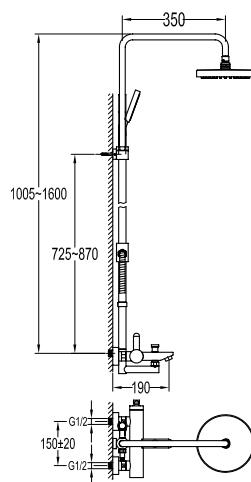

FCP 1609

Bristol single lever bath/shower mixer with rainshower ABS

- designed to run 2 outlets
- ABS rainshower, Ø22.5cm
- 5-mode handshower
- easy clean shower spray
- PVC flexible hose, revolflex 360°, 150cm, 1/2"
- ABS handshower
- shower pipe height adjustable
- overhead shower angle adjustable
- brass
- chrome