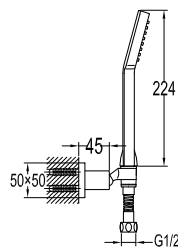

HSP 9103 + HHP 9203 + FLP 9101

Shower set with holder

- ABS handshower
- 1-mode handshower
- easy clean shower spray
- brass flexible hose, revolflex 360°, 150cm, 1/2"
- universal rotating brass shower holder
- matte black