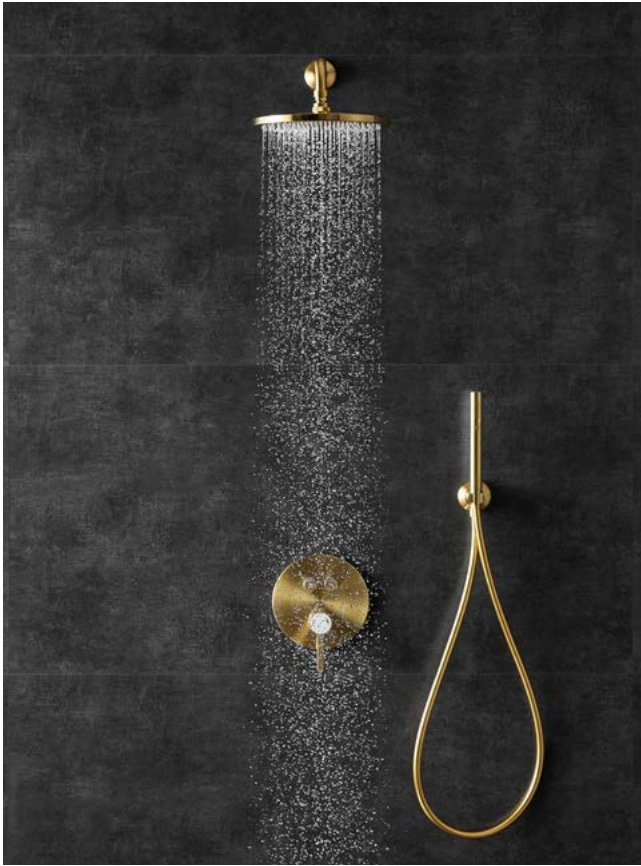

## PVD SATIN GOLD

---

Grace in details, a final touch for a luxury bathroom.

---

## PVD LUXURY GOLD

---

Sparklingly manifests a lifestyle with PVD technology.

---

## PVD EVEROSE GOLD

---

Elegant & dignified, creating a bathroom of chic style.