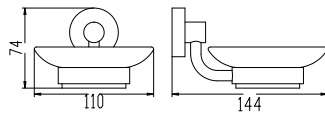

BAP 2117GM

Dakota soap dish

- brass + SUS 304
- gunmetal