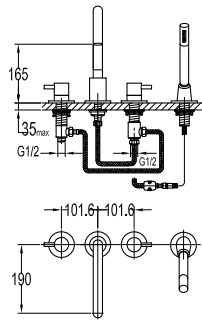

FCP 1816M

Eolica 4-hole bath/shower mixer deck-mounted

- 2-mode brass handshower
- easy clean shower spray
- brass flexible hose, revolflex 360°, 180cm
- brass handshower
- brass
- matte black