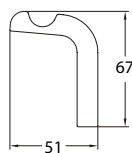

BAP 9114

Nancy brass robe hook

- brass
- matte black