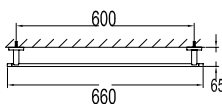

BAP 2201RB

Eolica brass single towel bar 600mm

- brass
- red bronze