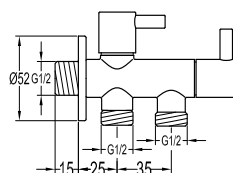

FCP 7378

Eolica 1/2" two-way triangle valve

- brass
- luxury gold