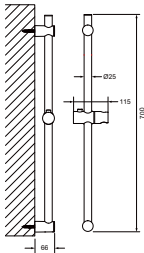

SSP 1107G

Shower set with slide rail 4-jets round

- 4-mode handshower
- easy clean shower spray
- PVC flexible hose, revolflex 360°, 150cm, 1/2"
- ABS handshower
- height adjustable handshower holder
- SUS 304 + ABS
- gunmetal