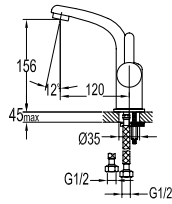

FCP 1231

Cedro single lever monobloc basin mixer

- knitted hoses, 40cm, 1/2"
- brass
- chrome