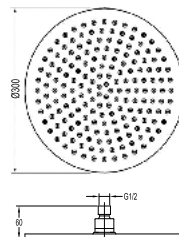

RSP 7622

12" Brass rainshower

- 1/2" connection
- brass rainshower, Ø30cm
- easy clean shower spray
- brass
- everose gold