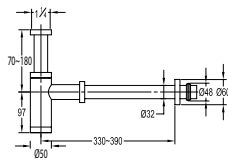

BTP 8301

**Brass basin bottle-trap (with pop-up pipe)
with checkout**

- brass
- oil rubbed bronze