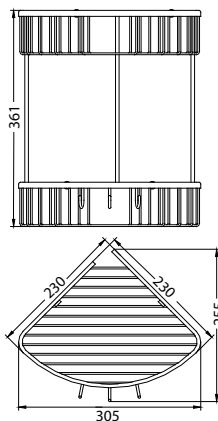

BAP 5137

Bellini double corner basket with hook

- brass + SUS 304
- chrome

BAP 5139

Bellini basket with hook

- brass + SUS 304
- chrome