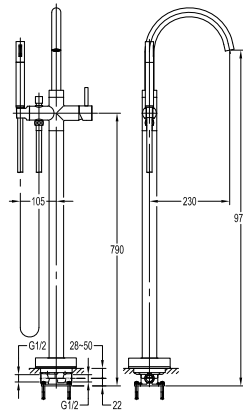

**FLP 1205SG**

**PVC flexible hose**

- 1/2" connection
- length: 150cm
- PVC
- revolflex 360°
- satin gold

**HHP 7801**

**Handshower holder**

- universal coupling
- brass
- satin gold