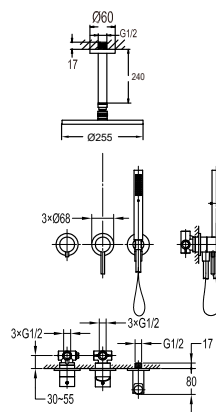

FCP 1828TG + SAP 1201T

Eolica single lever concealed shower mixer with rainshower and handshower

- designed to run 2 outlets
- 2 inlets 1/2", 2 outlets 1/2"
- air-injection shower technology
- brass rainshower, $\varnothing 25.5\text{cm}$
- easy clean shower spray
- 2-mode brass handshower
- PVC flexible hose, revolflex 360°, 150cm, 1/2"
- overhead shower angle adjustable
- brass
- titanium grey