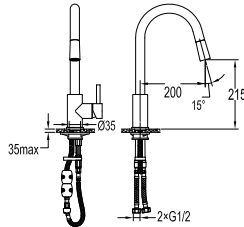

FCP 1853LG

Eolica single lever pillar sink mixer

- swivel spout 360°
- pull-out spray head
- knitted hose, 60cm, 1/2"
- brass
- luxury gold