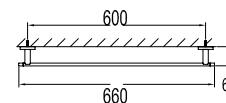

**BAP 8503**

**Aleena brass double towel bar 600mm**

- brass
- titanium grey

**BAP 8501**

**Aleena brass single towel bar 600mm**

- brass
- titanium grey

**BAP 8514**

**Aleena brass robe hook**