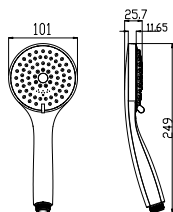

SSP 2301

Shower set with holder 3-jets air-injection round

- 3-mode handshower
- easy clean shower spray
- Air-Injection shower technology
- SUS 304 flexible hose, revoflex 360°, 150cm, 1/2"
- ABS handshower
- universal rotating ABS shower holder
- chrome