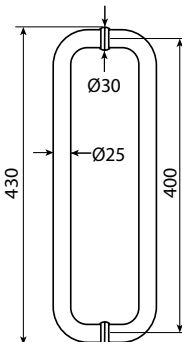

SHP 2344

Shower Handle 25x400MM

- handles
- SUS 304
- 10 years mechanical warranty
- gunmetal