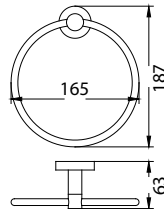

BAP 2116GM

Dakota guest towel holder

- brass + SUS 304
- gunmetal