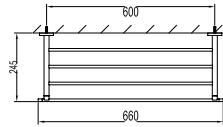

**Aleena brass towel shelf 600mm**

- brass
- satin gold

**BAP 7805**

**Aleena brass towel shelf 600mm**

- brass
- satin gold

**BAP 7803**

**Aleena brass double towel bar 600mm**

- brass
- satin gold