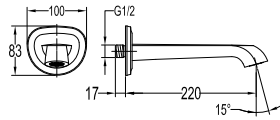

Spout

SPP 8111

Bath or basin spout

- 1/2" connection
- brass
- oil rubbed bronze