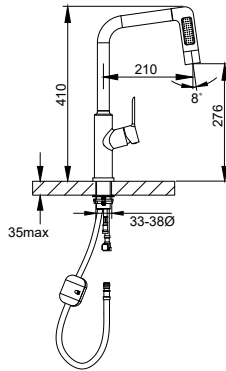

FCP 2653GM

**Alto single lever sink mixer with pull-out spray head
5-mode**

- swivel spout 360°
- 5 spray-mode
- pull-out spray head
- powerABS spray head
- knitted hose, 60cm, 1/2"
- stainless SUS 304
- gunmetal (brushed)