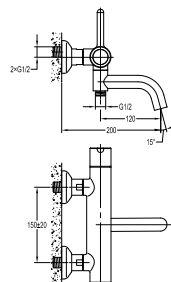

**FCP 3336**

**Aleena two-handle 8" basin mixer**

- brass handle with porcelain decoration
- brass
- chrome

**FCP 3335**

**Aleena single lever concealed basin mixer**

- brass handle with porcelain decoration
- solid brass construction
- brass
- chrome