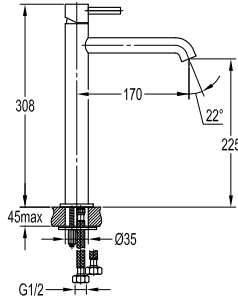

FCP 1843

Eolica single lever monobloc basin mixer

- knitted hoses, 40cm, 1/2"
- brass
- chrome