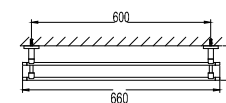

**BAP 8503**

**Aleena brass double towel bar 600mm**

- brass
- titanium grey

**BAP 8501**

**Aleena brass single towel bar 600mm**

- brass
- titanium grey

**BAP 8514**

**Aleena brass robe hook**