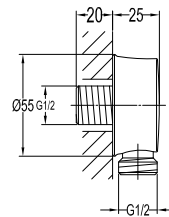

SOP 8105

Brass shower outlet elbow

- for shower hose with a 1/2" connection
- brass
- oil rubbed bronze