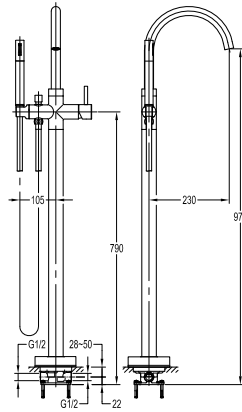

FCP 1805T

Eolica single lever bath/shower mixer floor-mounted

- 2-mode handshower
- easy clean shower spray
- PVC flexible hose, revofflex 360°, 150cm, 1/2"
- brass handshower
- pedestal with turnable adjustment
- brass
- titanium grey