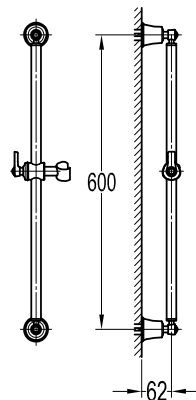

#### PVC flexible hose

- 1/2" connection
- length: 150cm
- PVC
- revolflex 360°
- luxury gold