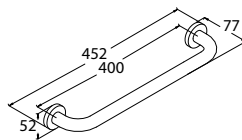

BAP 2118GM

Dakota bath grab bar

- brass + SUS 304
- gunmetal