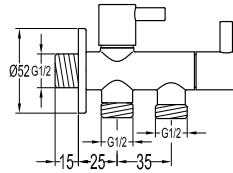

FCP 7878

Eolica 1/2" two-way triangle valve

- brass
- satin gold