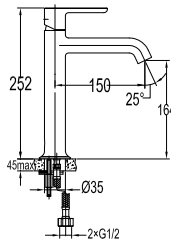

FCP 9332

Aleena single lever monobloc basin mixer

- brass handle with porcelain decoration
- knitted hoses, 40cm, 1/2"
- brass
- matte black