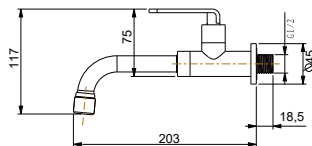

- brass
- chrome

**FCP 6273**

**Neptune 1/2" short wall tap with hose coupling and screw collar**

- brass
- chrome

**FCP 6276**

**Neptune 1/2" two-way tap**

- brass
- chrome

**FCP 6266**