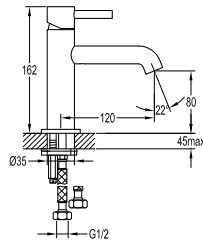

FCP 1841M

Eolica single lever monobloc basin mixer

- knitted hoses, 40cm, 1/2"
- brass
- matte black