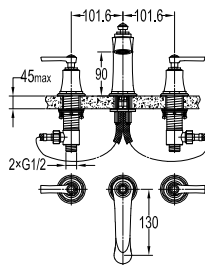

FCP 7336

Liberty two-handle 8" basin mixer

- brass
- luxury gold