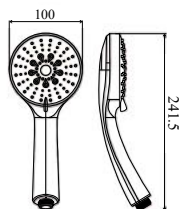

SSP 2601

Shower set with holder 6-jets round

- 6-mode handshower
- easy clean shower spray
- SUS 304 flexible hose, revolflex 360°, 150cm, 1/2"
- ABS handshower
- universal rotating ABS shower holder
- chrome