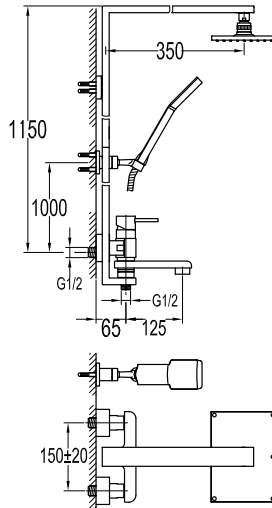

FCP 1203

Cedro single lever bath/shower mixer with rainshower

- designed to run 3 outlets, spout as diverter
- brass rainshower, 19.8×14.5cm
- 1-mode handshower
- easy clean shower spray
- PVC flexible hose, revolflex 360°, 150cm, 1/2"
- ABS handshower
- swivel bath spout 180°
- overhead shower angle adjustable
- brass
- chrome

FCP 1221

Cedro single lever concealed 3-way shower/basin mixer without diverter

- designed to run 1 outlet with volume control
- 2 inlets / 1 outlet, 1/2"
- brass
- chrome

FCP 1223

Cedro single lever concealed 4-way bath/shower mixer with diverter

- volume control and diverter for 2 outlets
- 2 inlets, 1/2"
- 1 outlet, 1/2"
- 1 outlet, 3/4"
- brass
- chrome