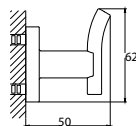

BAP 9314

Aleena brass robe hook
· brass
· matte black