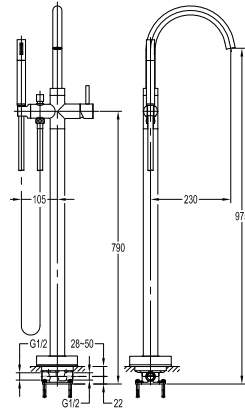

FCP 1805M

Eolica single lever bath/shower mixer floor-mounted

- 2-mode handshower
- easy clean shower spray
- PVC flexible hose, revolflex 360°, 150cm, 1/2"
- brass handshower
- pedestal with turnable adjustment
- brass
- matte black