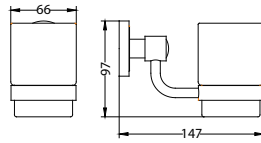

BAP 1510

Corina tumbler holder with glass

- brass + SUS 304
- chrome