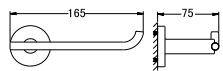

BAP 7815

Aleena brass toilet roll holder

- brass
- satin gold