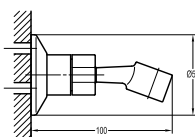

FCP 1829T

Eolica single lever concealed shower mixer with spout, rainshower and handshower

- designed to run 3 outlets
- 2 inlets 1/2", 3 outlets 1/2"
- air-injection shower technology
- brass rainshower, Ø25.5cm
- easy clean shower spray
- 2-mode brass handshower
- brass spout, 1/2" connection
- PVC flexible hose, revoflex 360°, 150cm, 1/2"
- overhead shower angle adjustable
- brass
- titanium grey

SAP 1201T

Shower arm ceiling-mounted

- 1/2" connection
- brass
- titanium grey

HHP 1205TG

Brass handshower holder

- universal coupling
- angle-adjustable
- brass
- titanium grey