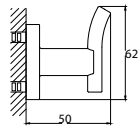

BAP 2214SN

Eolica brass robe hook

- brass
- satin nickel