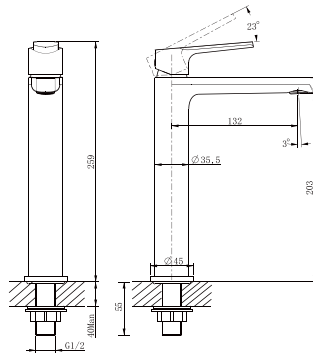

FCP 2583

Berlin 1/2" single lever basin pillar tap

- brass
- chrome

FCP 2571

Berlin 1/2" short wall tap

- brass
- chrome