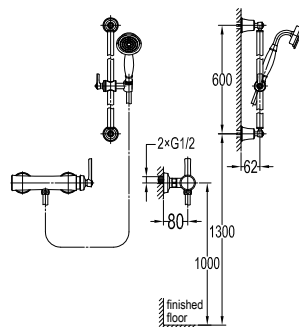

FCP 8312 + HSP 8111 + SLP 8501 + FLP 1205RB

Liberty single lever shower mixer with handshower set

- for shower hose with a 1/2" connection
- 1-mode handshower
- easy clean shower spray
- PVC flexible hose, revolflex 360°, 150cm, 1/2"
- brass handshower
- height adjustable handshower holder
- brass
- oil rubbed bronze