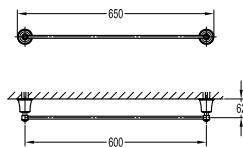

BAP 7401

Liberty brass single towel bar 600mm

- brass
- luxury gold