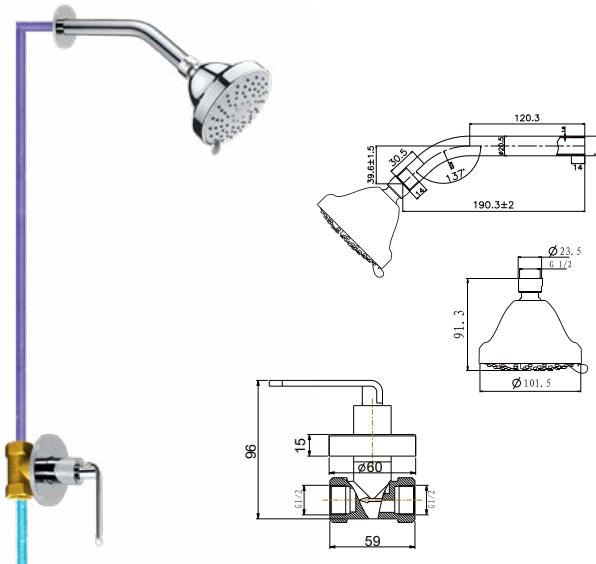

SSP 3301 + FCP 6279

4" rainshower set with arm 3-jets round wall-mounted

- 3-mode rainshower
- 1/2" connection
- ABS rainshower, Ø10.15cm
- easy clean shower spray
- brass
- chrome