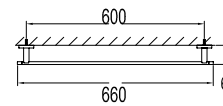

BAP 2201SN

Eolica brass single towel bar 600mm

- brass
- satin nickel