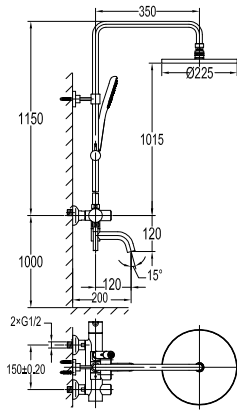

- brass handle with porcelain decoration
- 2 inlets 1/2", 2 outlets 1/2" with Pro-Click
- air-injection shower technology
- ABS shower head  $\varnothing 22.5\text{cm}$
- easy clean shower spray
- 5-mode ABS handshower
- PVC flexible hose, revolflex 360°, 150cm, 1/2"
- overhead shower angle adjustable
- brass
- chrome