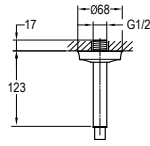

Shower Arm

SAP 8211

Shower arm ceiling-mounted

- 1/2" connection
- brass
- oil rubbed bronze