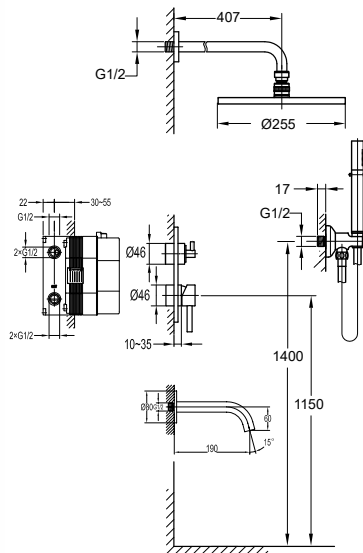

FCP 1829T

Eolica single lever concealed shower mixer with spout, rainshower and handshower

- designed to run 3 outlets
- 2 inlets 1/2", 3 outlets 1/2"
- air-injection shower technology
- brass rainshower, Ø25.5cm
- easy clean shower spray
- 2-mode brass handshower
- brass spout, 1/2" connection
- PVC flexible hose, revoflex 360°, 150cm, 1/2"
- overhead shower angle adjustable
- brass
- titanium grey