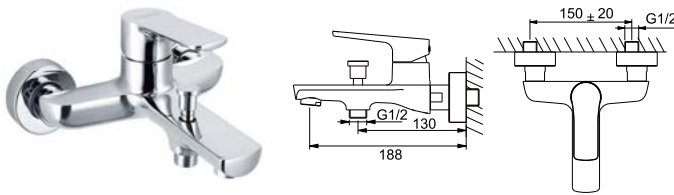

FCP 2501

Berlin 1/2" single lever bath/shower mixer

- brass
- chrome