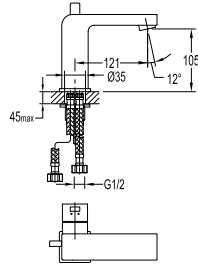

## Series

---

**FCP 1531**

**Ibisco single lever monobloc basin mixer**

- knitted hoses, 40cm, 1/2"
- brass
- chrome

**FCP 1533**

**Ibisco single lever monobloc basin mixer**

- knitted hoses, 40cm, 1/2"
- brass
- chrome