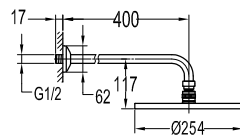

#### PVC flexible hose

- 1/2" connection
- length: 150cm
- PVC
- revolflex 360°
- matte black