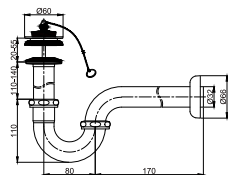

BTP 2111

Brass basin P-trap (complete)

- brass
- chrome