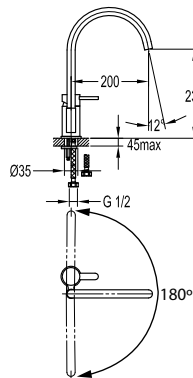

FCP 1251

Cedro single lever pillar sink mixer

- swivel spout 180°
- knitted hose, 60cm, 1/2"
- brass
- chrome