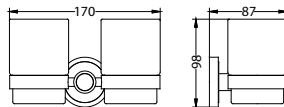

BAP 1511

Corina tumbler holder with glasses

- brass + SUS 304
- chrome