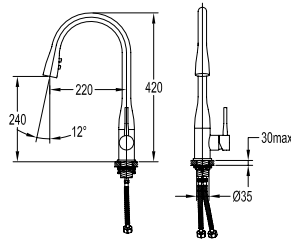

FCP 1852

Eolica single lever pillar sink mixer

- swivel spout 360°
- aerated spray / power spray
- knitted hose, 60cm, 1/2"
- brass
- chrome