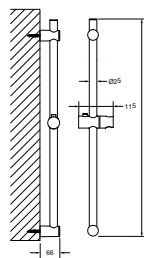

SSP 1107B

Shower set with slide rail 4-jets round

- 4-mode handshower
- easy clean shower spray
- PVC flexible hose, revolflex 360°, 150cm, 1/2"
- ABS handshower
- height adjustable handshower holder
- SUS 304 + ABS
- matte black