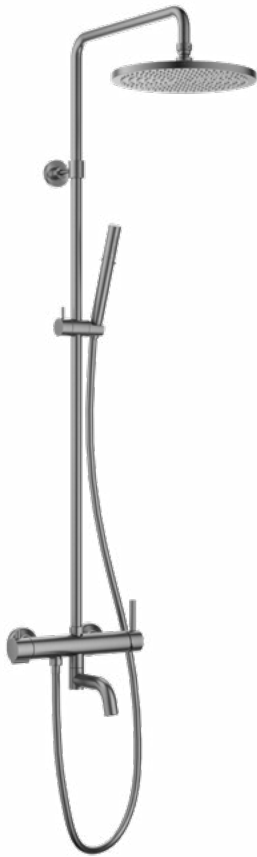

FCP 1809T

Eolica single lever bath/shower mixer with rainshower

- designed to run 3 outlets
- brass rainshower, Ø25.5cm
- air-injection shower technology
- swivel bath spout 180°
- easy clean shower spray
- 2-mode brass handshower
- PVC flexible hose, revolflex 360°, 150cm, 1/2"
- overhead shower angle adjustable
- brass
- titanium grey