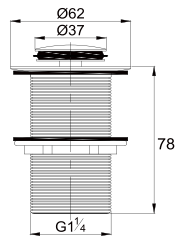

WTP 8511

Brass pop-up waste (without overflow)

- brass
- titanium grey