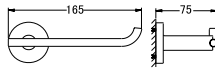

BAP 8515

Aleena brass toilet roll holder

- brass
- titanium grey