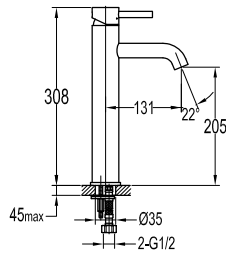

**Handshower + side spray**

Combination of soft water flow and dynamic water flow, makes the showering more colorful.

**FCP 1831**

**Eolica single lever monobloc basin mixer**

- knitted hoses, 40cm, 1/2"
- brass
- chrome