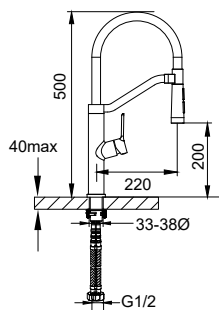

FCP 2652BG

Alto single lever sink mixer with magnetic holder & pull-down spray head 3-mode

- swivel spout 360°
- 3 spray-mode
- pull-down spray head
- magnetic holder system
- knitted hose, 60cm, 1/2"
- stainless SUS 304
- brushed gold