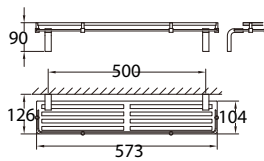

**BAP 9104**

**Nancy brass double towel bar 700mm**

- brass
- matte black

**BAP 9102**

**Nancy brass single towel bar 700mm**

- brass
- matte black

**BAP 9109**

**Nancy brass glass shelf**