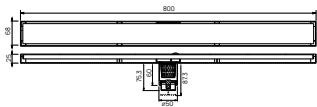

FDP 5108

Floor drain linear 800x68mm

- tile insert reversible
- flood resistant
- anti odour
- anti rat and roach
- pipe size: minimum 2"
- SUS 304
- satin durashield