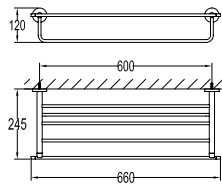

BAP 7607

Callista brass towel shelf 600mm

- brass
- everose gold