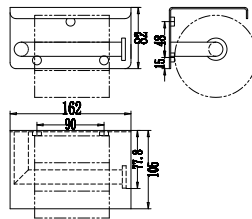

BAP 4201GM

Trento toilet roll holder

- SUS 304
- gunmetal