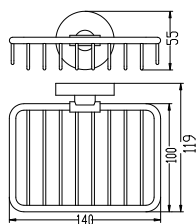

BAP 2122GM

Dakota soap rack small

- brass + SUS 304
- gunmetal