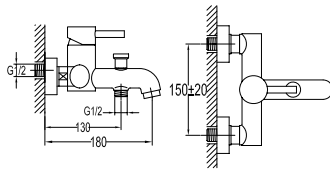

FCP 1801

Eolica single lever bath/shower mixer

- designed to run 2 outlets
- for shower hose with a 1/2" connection
- brass
- chrome