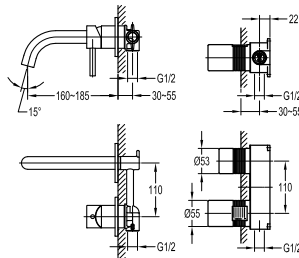

- knitted hoses, 40cm, 1/2"
- brass
- matte black

**FCP 1835M**

**Eolica single lever concealed basin mixer**

- solid brass construction
- brass
- matte black

**FCP 1836M**

**Eolica two-handle 8" basin mixer**