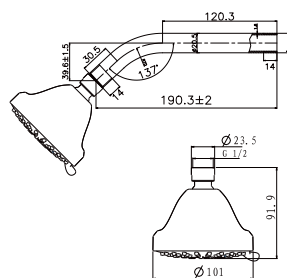

SSP 3501

4" rainshower set with arm 5-jets round wall-mounted

- 5-mode rainshower
- 1/2" connection
- ABS rainshower, Ø10.1cm
- easy clean shower spray
- brass
- chrome