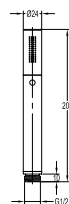

HSP 3301SG

Brass handshower 2-spray

- 2-mode handshower
- easy clean shower spray
- brass
- satin gold