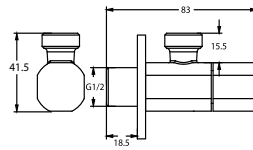

Valve

FCP 2191

Gallant 1/2" angle valve

- brass
- chrome