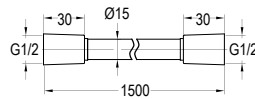

FLP 1205SG

PVC flexible hose

- 1/2" connection
- length: 150cm
- PVC
- revofflex 360°
- satin gold