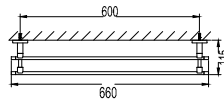

**BAP 7603**

**Callista brass double towel bar 600mm**

- brass
- everose gold

**BAP 7601**

**Callista brass single towel bar 600mm**

- brass
- everose gold

**BAP 7614**

**Callista brass robe hook**