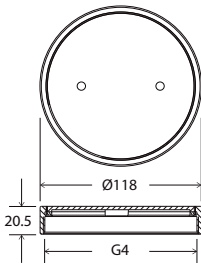

COP 1204

- Clean Out**
- pipe size: 4"
  - brass
  - chrome