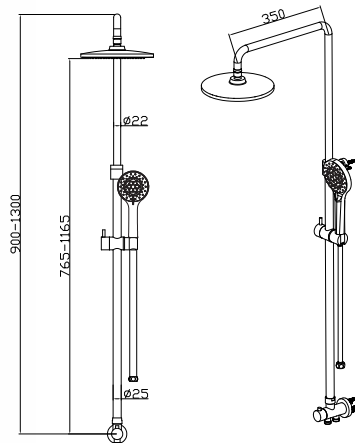

**SCP 1809**

**Shower column set with flexible hose connector**

- ABS rainshower, Ø22.5cm
- 5-mode ABS handshower
- easy clean shower spray
- PVC flexible hose, revolflex 360°, 150cm, 1/2"
- shower pipe height adjustable
- overhead shower angle adjustable
- brass
- chrome