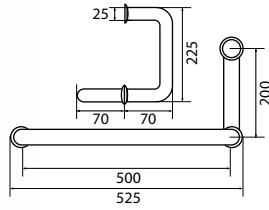

Shower Handle

SHP 2201

Shower handle

- stainless steel SUS 304
- polished stainless steel