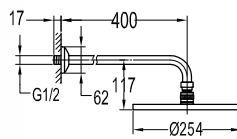

FCP 7827

Aleena single lever concealed shower mixer with Pro-Click-2 buttons

- brass handle with porcelain decoration
- 2 inlets 1/2", 2 outlets 1/2" with Pro-Click
- air-injection shower technology
- brass shower head Ø25,4cm
- easy clean shower spray
- 2-mode brass handshower
- PVC flexible hose, revolflex 360°, 150cm, 1/2"
- overhead shower angle adjustable
- brass
- satin gold