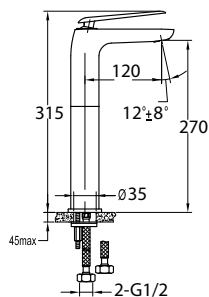

Hot water

Cold water

The floor-mounted pedestal

**FCP 7631**

**Callista single lever monobloc basin mixer**

- knitted hoses, 40cm, 1/2"
- brass
- everose gold

**FCP 7633**

**Callista single lever monobloc basin mixer**