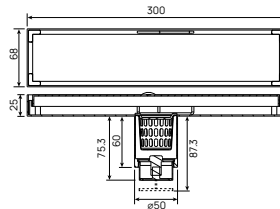

FDP 5103

Floor drain linear 300x68mm

- tile insert reversible
- flood resistant
- anti odour
- anti rat and roach
- pipe size: minimum 2"
- SUS 304
- satin durashield