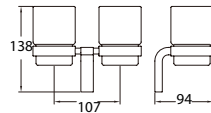

BAP 9111

Nancy brass tumbler holder with glasses

- brass
- matte black