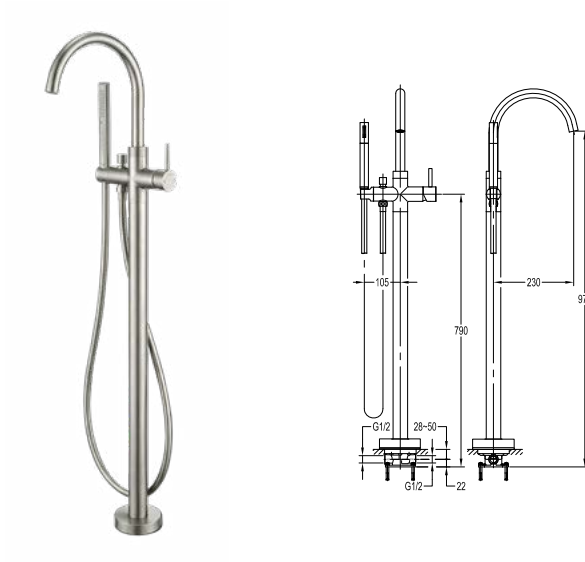

FCP 1805SN

**Eolica single lever bath/shower mixer
floor-mounted**

- 2-mode handshower
- easy clean shower spray
- PVC flexible hose, revolflex 360°, 150cm, 1/2"
- brass handshower
- pedestal with turnable adjustment
- brass
- satin nickel