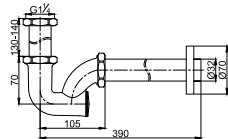

BTP 1401

Brass basin P-trap (with pop-up pipe) with checkout

- brass
- chrome