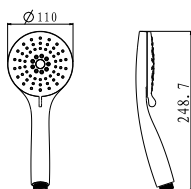

SSP 2303

Shower set with holder 3-jets round

- 3-mode handshower
- easy clean shower spray
- SUS 304 flexible hose, revoflex 360°, 150cm, 1/2"
- ABS handshower
- universal rotating ABS shower holder
- chrome