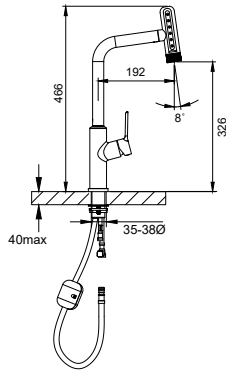

FCP 2656SS

**Alto single lever sink mixer with pull-out spray head
6-mode**

- swivel spout 360°
- 6 spray-mode
- pull-out spray head
- powerABS spray head
- knitted hose, 60cm, 1/2"
- stainless SUS 304
- satin stainless steel (brushed)