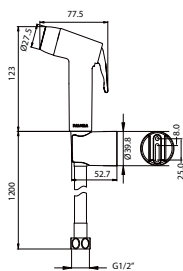

TSP 3109

Toilet shower set 2-spray

- 2-mode shower head
- PVC flexible hose, revolflex 360°, 120cm, 1/2"
- full brass connector
- ABS
- brushed nickel