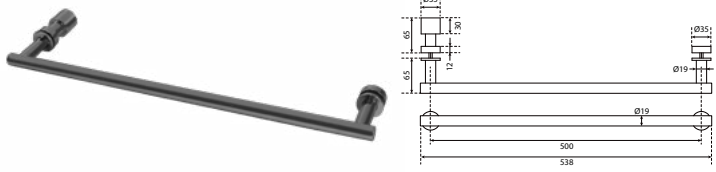

SHP 2104

Shower handle
· stainless steel SUS 304
· gunmetal