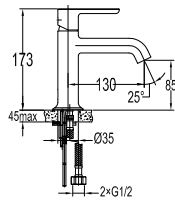

FCP 9331

Aleena single lever monobloc basin mixer

- brass handle with porcelain decoration
- knitted hoses, 40cm, 1/2"
- brass
- matte black