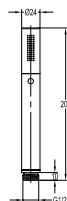

HSP 3301TG

Brass handshower 2-spray

- 2-mode handshower
- easy clean shower spray
- brass
- titanium grey