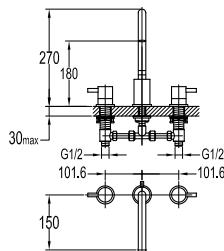

FCP 1836

Eolica two-handle 8" basin mixer

- brass
- chrome