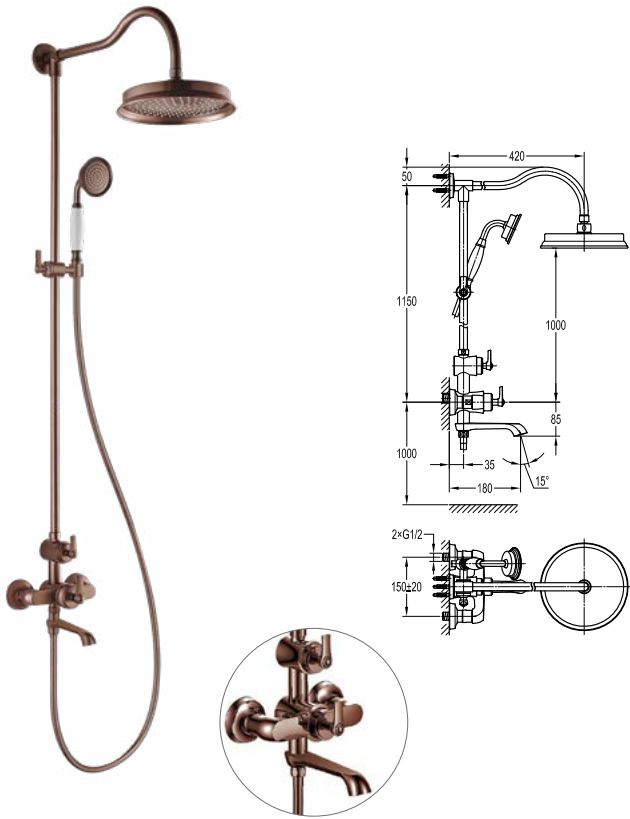

FCP 8303

Liberty single lever bath/shower mixer with rainshower

- brass rainshower, Ø22.5cm
- 1-mode handshower
- easy clean shower spray
- PVC flexible hose, revolflex 360°, 150cm, 1/2"
- brass handshower
- overhead shower angle adjustable
- brass
- oil rubbed bronze