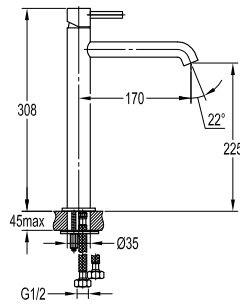

FCP 1843SN

Eolica single lever monobloc basin mixer

- knitted hoses, 40cm, 1/2"
- brass
- satin nickel