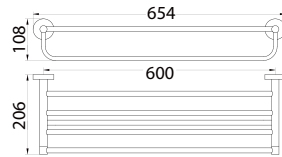

Dakota Matte Black

BAP 9207

Dakota towel shelf 600mm

- brass + SUS 304
- matte black