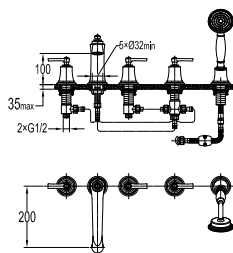

FCP 7306

Liberty 5-hole bath/shower mixer deck-mounted

- 1-mode brass handshower
- easy clean shower spray
- brass flexible hose, revolflex 360°, 180cm
- brass handshower
- brass
- luxury gold