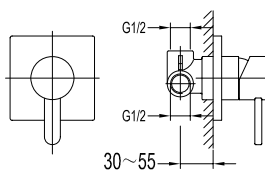

FCP 1221

Cedro single lever concealed 3-way shower/basin mixer without diverter

- designed to run 1 outlet with volume control
- 2 inlets / 1 outlet, 1/2"
- brass
- chrome

FCP 1223

Cedro single lever concealed 4-way bath/shower mixer with diverter

- volume control and diverter for 2 outlets
- 2 inlets, 1/2"
- 1 outlet, 1/2"
- 1 outlet, 3/4"
- brass
- chrome