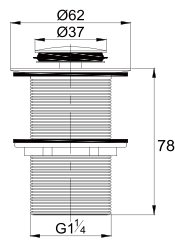

- brass
- titanium grey

**WTP 7601**

**Brass pop-up waste (with overflow)**

- brass
- everose gold

**WTP 8301**

**Brass pop-up waste (with overflow)**

- brass
- oil rubbed bronze

**WTP 2211SN**