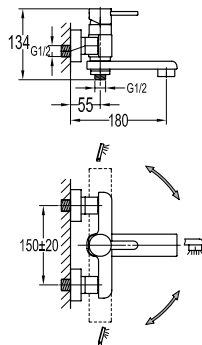

- knitted hoses, 40cm, 1/2"
- brass
- chrome

**FCP 1236**

**Cedro two-handle 8" basin mixer**

- brass
- chrome

**FCP 1235**

**Cedro single lever concealed basin mixer**

- solid brass construction
- brass
- chrome