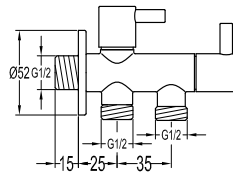

FCP 9278

Eolica 1/2" two-way triangle valve

- brass
- matte black