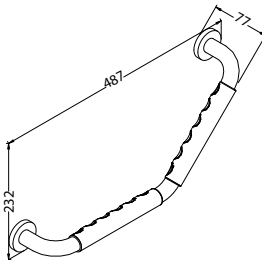

BAP 2125GM

Dakota bath grab bar with rubber

- brass + SUS 304
- gunmetal