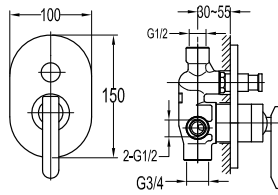

FCP 1623

**Bristol single lever concealed 4-way bath/
shower mixer with diverter**

- volume control and diverter for 2 outlets
- 2 inlets / 2 outlets, 1/2"
- brass
- chrome