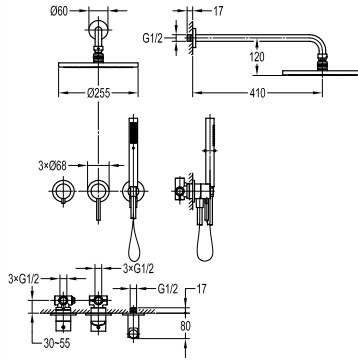

FCP 1828TG

Eolica single lever concealed shower mixer with rainshower and handshower

- designed to run 2 outlets
- 2 inlets 1/2", 2 outlets 1/2"
- air-injection shower technology
- brass rainshower, $\varnothing 25.5\text{cm}$
- easy clean shower spray
- 2-mode brass handshower
- PVC flexible hose, revolflex 360°, 150cm, 1/2"
- overhead shower angle adjustable
- brass
- titanium grey