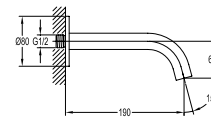

SPP 1101

Bath or basin spout

- 1/2" connection
- brass
- chrome