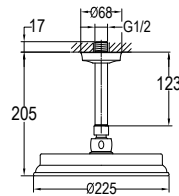

RSP 8131 + SAP 8121

Shower arm and rainshower ceiling-mounted

- 1/2" connection
- brass rainshower, Ø22.5cm
- easy clean shower spray
- overhead shower angle adjustable
- brass
- oil rubbed bronze