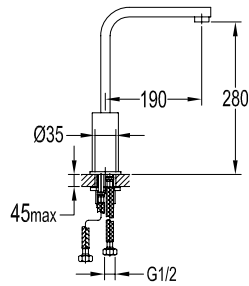

FCP 1551

Ibisco single lever pillar sink mixer

- swivel spout 180°
- knitted hose, 60cm, 1/2"
- brass
- chrome