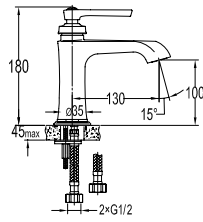

#### PVC flexible hose

- 1/2" connection
- length: 150cm
- PVC
- revolflex 360°
- everose gold

**LIBERTY**  
**PVD LUXURY GOLD**  
Series

---

Exquisite casting technology, classical and magnificent color and extended spout design light up the individual light for your bathroom. As the art and function are equally important today, the Liberty faucet is always the highlight in your bathroom.