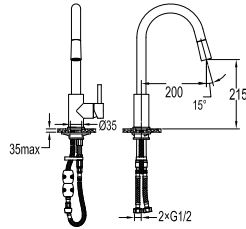

FCP 1853EG

Eolica single lever pillar sink mixer

- swivel spout 360°
- pull-out spray head
- knitted hose, 60cm, 1/2"
- brass
- everose gold