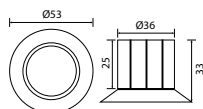

HDP 9305

Handle Aleena series 2X

- compatible with FCP 9336
- brass
- matte black