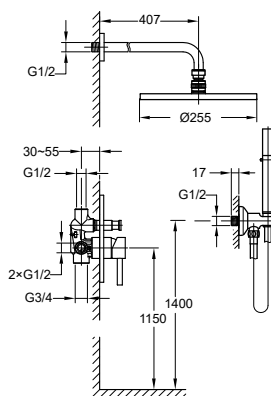

FCP 1827T

Eolica single lever concealed shower mixer with rainshower and handshower

- designed to run 2 outlets
- 2 inlets 1/2", 2 outlets 1/2"
- air-injection shower technology
- brass rainshower, Ø25.5cm
- easy clean shower spray
- 2-mode brass handshower
- PVC flexible hose, revolflex 360°, 150cm, 1/2"
- overhead shower angle adjustable
- brass
- titanium grey