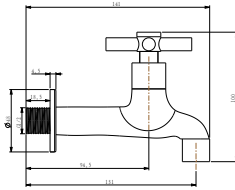

FCP 6372

Jupiter 1/2" long wall tap

- brass
- chrome