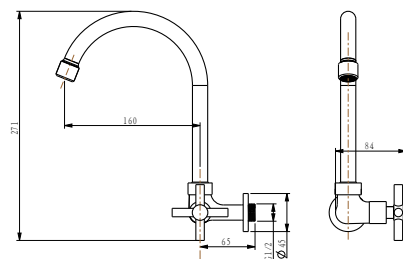

FCP 6363

Jupiter 1/2" wall sink tap

- brass
- chrome