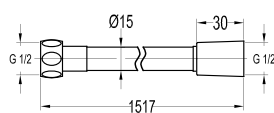

FLP 1302

Silverlux flexible hose

- 1/2" connection
- length: 150cm
- PVC
- revolflex 360°
- chrome