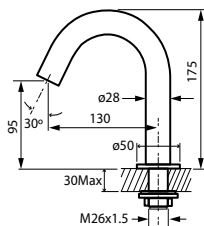

Automatic Sensor

FCP 2031

Automatic sensor dual power basin pillar tap - short

- dual power: battery and/or plug-in
- brass
- chrome