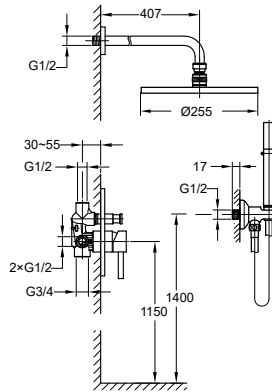

FCP 1827S

Eolica single lever concealed shower mixer with rainshower and handshower

- designed to run 2 outlets
- 2 inlets 1/2", 2 outlets 1/2"
- air-injection shower technology
- brass rainshower, Ø25.5cm
- easy clean shower spray
- 2-mode brass handshower
- PVC flexible hose, revoflex 360°, 150cm, 1/2"
- overhead shower angle adjustable
- brass
- satin gold