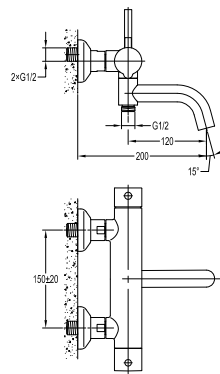

FCP 1802SN

Eolica single lever bath/shower mixer

- designed to run 2 outlets, spout as diverter
- for shower hose with a 1/2" connection
- swivel bath spout 180°
- brass
- satin nickel