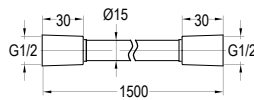

FLP 1205MB

PVC flexible hose

- 1/2" connection
- length: 150cm
- revolflex 360°
- PVC
- matte black