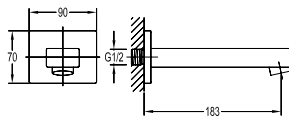

SPP 1103

Bath or basin spout

- 1/2" connection
- brass
- chrome