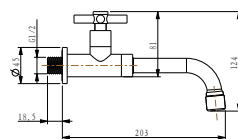

**Jupiter 1/2" long wall tap**

- brass
- chrome

**FCP 6373**

**Jupiter 1/2" short wall tap with hose coupling and screw collar**

- brass
- chrome

**FCP 6376**

**Jupiter 1/2" two-way tap**

- brass
- chrome