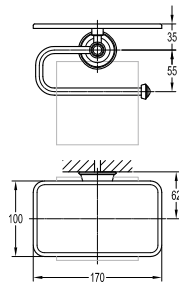

BAP 7422

Liberty brass toilet roll holder

- brass
- luxury gold