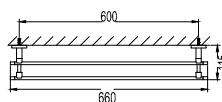

BAP 2203RB

Eolica brass double towel bar 600mm

- brass
- red bronze