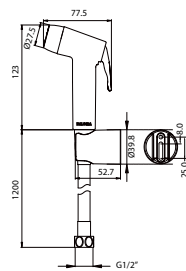

TSP 3103

Toilet shower set 2-spray

- 2-mode shower head
- PVC flexible hose, revolflex 360°, 120cm, 1/2"
- full brass connector
- ABS
- matte black