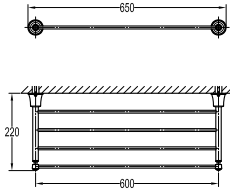

**BAP 7413**

**Liberty toilet brush & holder**

- brass
- luxury gold

**BAP 8407**

**Liberty brass towel shelf 600mm**

- brass
- oil rubbed bronze

**BAP 8405**

**Liberty brass towel shelf 600mm**