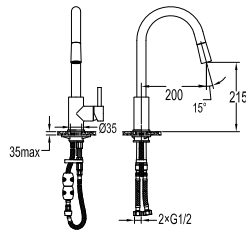

FCP 1853SE

Eolica single lever pillar sink mixer

- swivel spout 360°
- pull-out spray head
- knitted hose, 60cm, 1/2"
- brass
- satin everose gold