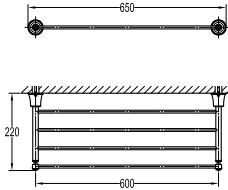

#### Eolica brass toilet roll holder

- brass
- red bronze

**BAP 7407**

**Liberty brass towel shelf 600mm**

- brass
- luxury gold

**BAP 7405**

**Liberty brass towel shelf 600mm**

- brass
- luxury gold