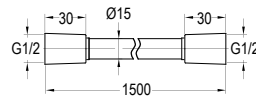

FLP 1205MB

PVC flexible hose

- 1/2" connection
- length: 150cm
- PVC
- revolflex 360°
- matte black