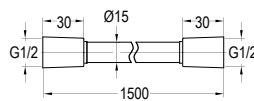

FLP 1205EG

PVC flexible hose

- 1/2" connection
- length: 150cm
- PVC
- revolflex 360°
- everose gold