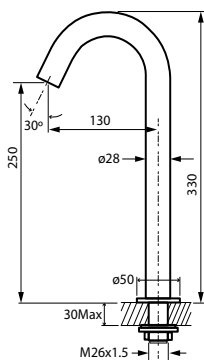

FCP 2033

Automatic sensor dual power basin pillar tap - tall

- dual power: battery and/or plug-in
- brass
- chrome