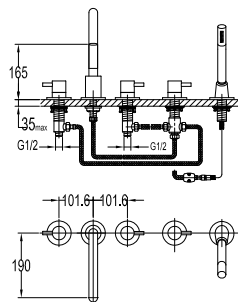

FCP 1806S

Eolica 5-hole bath/shower mixer deck-mounted

- 2-mode brass handshower
- easy clean shower spray
- brass flexible hose, revolflex 360°, 180cm
- brass handshower
- brass
- satin gold