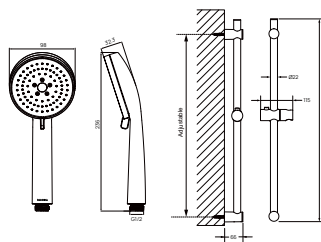

SSP 1108MB

Shower set with slide rail 3-jets round

- 3-mode handshower
- easy clean shower spray
- PVC flexible hose, revolflex 360°, 150cm, 1/2"
- ABS handshower
- height adjustable handshower holder
- SUS 304 + ABS
- matte black