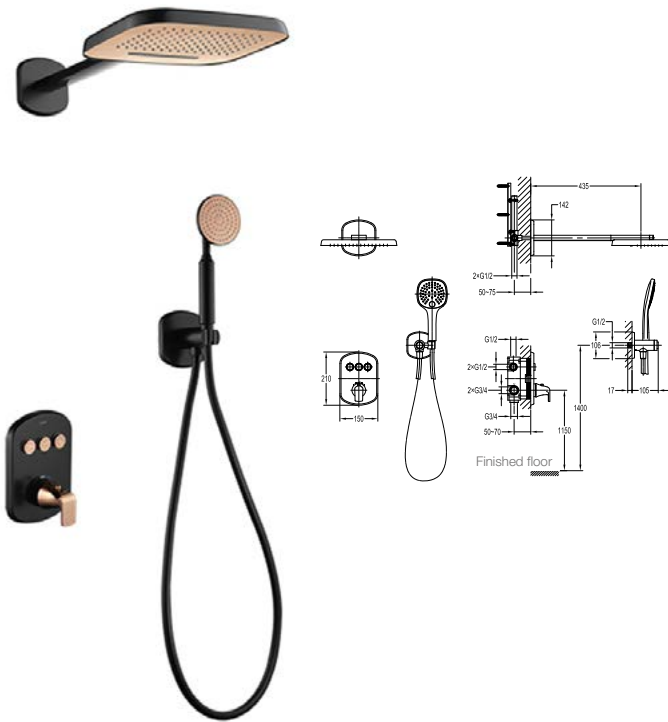

FCP 3128MB 

**Atlanta thermostatic concealed shower mixer with Pro-Click-4 buttons**

- thermostatic cartridge, anti-scald 38°C safety stop
- 3-mode brass rainshower with waterfall and rain stream
- 2 inlets 3/4", 3 outlets 1/2", 1 outlet 3/4"
- brass shower head
- 1-function pressurized brass handshower
- PVC flexible hose, revolflex 360°, 150cm, 1/2"
- brass
- matte black

FCP 3128MBE 

**Atlanta thermostatic concealed shower mixer with Pro-Click-4 buttons**

- thermostatic cartridge, anti-scald 38°C safety stop
- 3-mode brass rainshower with waterfall and rain stream
- 2 inlets 3/4", 3 outlets 1/2", 1 outlet 3/4"
- brass shower head
- 1-function pressurized brass handshower
- PVC flexible hose, revolflex 360°, 150cm, 1/2"
- brass
- matte black + everose gold