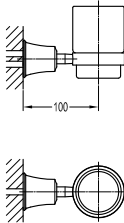

BAP 7410

Liberty brass tumbler holder with glass

- brass
- luxury gold