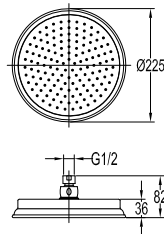

RSP 7131

8" brass rainshower

- 1/2" connection
- brass rainshower, Ø 22.5cm
- easy clean shower spray
- brass
- luxury gold