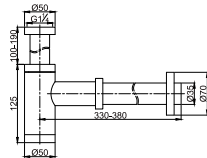

BTP 1202

Brass basin bottle-trap (with pop-up pipe) with checkout

- brass
- chrome