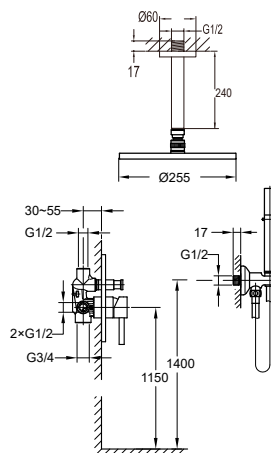

FCP 1827M + SAP 9337

Eolica single lever concealed shower mixer with rainshower and handshower

- designed to run 2 outlets
- 2 inlets 1/2", 2 outlets 1/2"
- air-injection shower technology
- brass rainshower, Ø25.5cm
- easy clean shower spray
- 2-mode brass handshower
- PVC flexible hose, revolflex 360°, 150cm, 1/2"
- overhead shower angle adjustable
- brass
- matte black