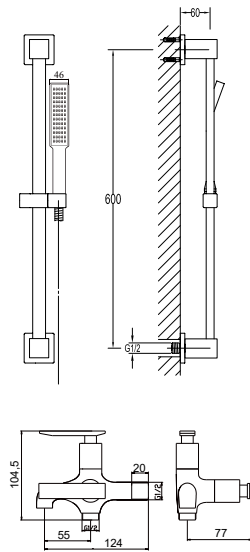

Slide Rail Set

SSP 1104 + FCP 1676

Shower set

- designed to run 2 outlets
- for shower hose with a 1/2" connection
- 1-mode handshower
- easy clean shower spray
- SUS 304 flexible hose, revolflex 360°, 150cm, 1/2"
- ABS handshower
- height adjustable handshower holder
- brass
- chrome