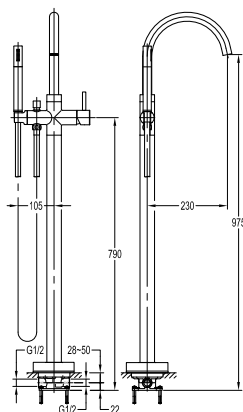

FCP 1805

Eolica single lever bath/shower mixer floor-mounted

- 2-mode handshower
- easy clean shower spray
- PVC flexible hose, revolflex 360°, 150cm, 1/2"
- brass handshower
- pedestal with turnable adjustment
- brass
- chrome