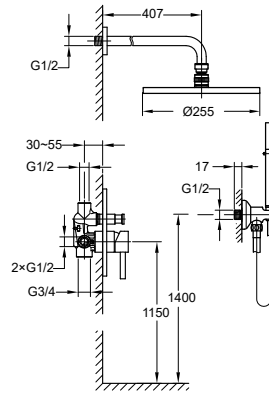

FCP 1827E

Eolica single lever concealed shower mixer with rainshower and handshower

- designed to run 2 outlets
- 2 inlets 1/2", 2 outlets 1/2"
- air-injection shower technology
- brass rainshower, Ø25.5cm
- easy clean shower spray
- 2-mode brass handshower
- PVC flexible hose, revoflex 360°, 150cm, 1/2"
- overhead shower angle adjustable
- brass
- everose gold