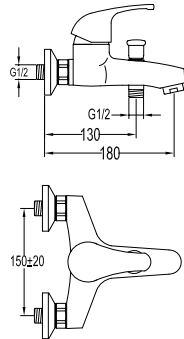

FCP 2301

Appolo single lever bath/shower mixer

- designed to run 2 outlets
- for shower hose with a 1/2" connection
- brass
- chrome

SCP 1809

Shower column set with flexible hose connector

- ABS rainshower, Ø22.5cm
- 5-mode ABS handshower
- easy clean shower spray
- PVC flexible hose, revolflex 360°, 150cm, 1/2"
- shower pipe height adjustable
- overhead shower angle adjustable
- brass
- chrome