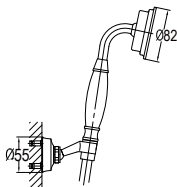

**PVC flexible hose**

- 1/2" connection
- length: 150cm
- PVC
- revolflex 360°
- red bronze

**SLP 8501**

**Slide rail**

- 1-mode handshower
- height adjustable handshower holder
- brass
- oil rubbed bronze