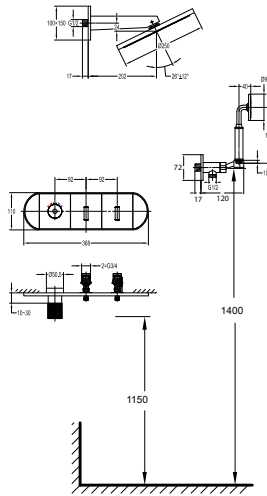

FCP 3628TG

Radiance thermostatic concealed shower mixer 2 Pro-Slide with rainshower

- thermostatic cartridge, anti-scald 38°C safety stop
- 1-function rainshower
- brass shower head Ø25cm
- 1-function pressurized brass handshower
- PVC flexible hose, revolflex 360°, 150cm, 1/2"
- 2 inlets 3/4", 2 outlets 1/2" with Pro-Slide
- Pro-Slide button
- air-injection shower technology
- easy clean shower spray
- brass
- titanium grey