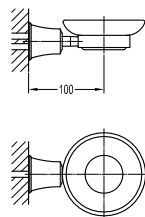

**BAP 7403**

**Liberty brass double towel bar 600mm**

- brass
- luxury gold

**BAP 7401**

**Liberty brass single towel bar 600mm**

- brass
- luxury gold

**BAP 7417**

**Liberty brass soap dish**