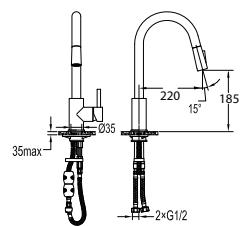

FCP 1853CH

Eolica single lever pillar sink mixer

- swivel spout 360°
- 2 spray-mode
- pull-out spray head
- knitted hose, 60cm, 1/2"
- brass
- chrome