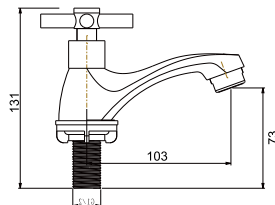

FCP 6384

Jupiter 1/2" single lever basin pillar tap

- brass
- chrome