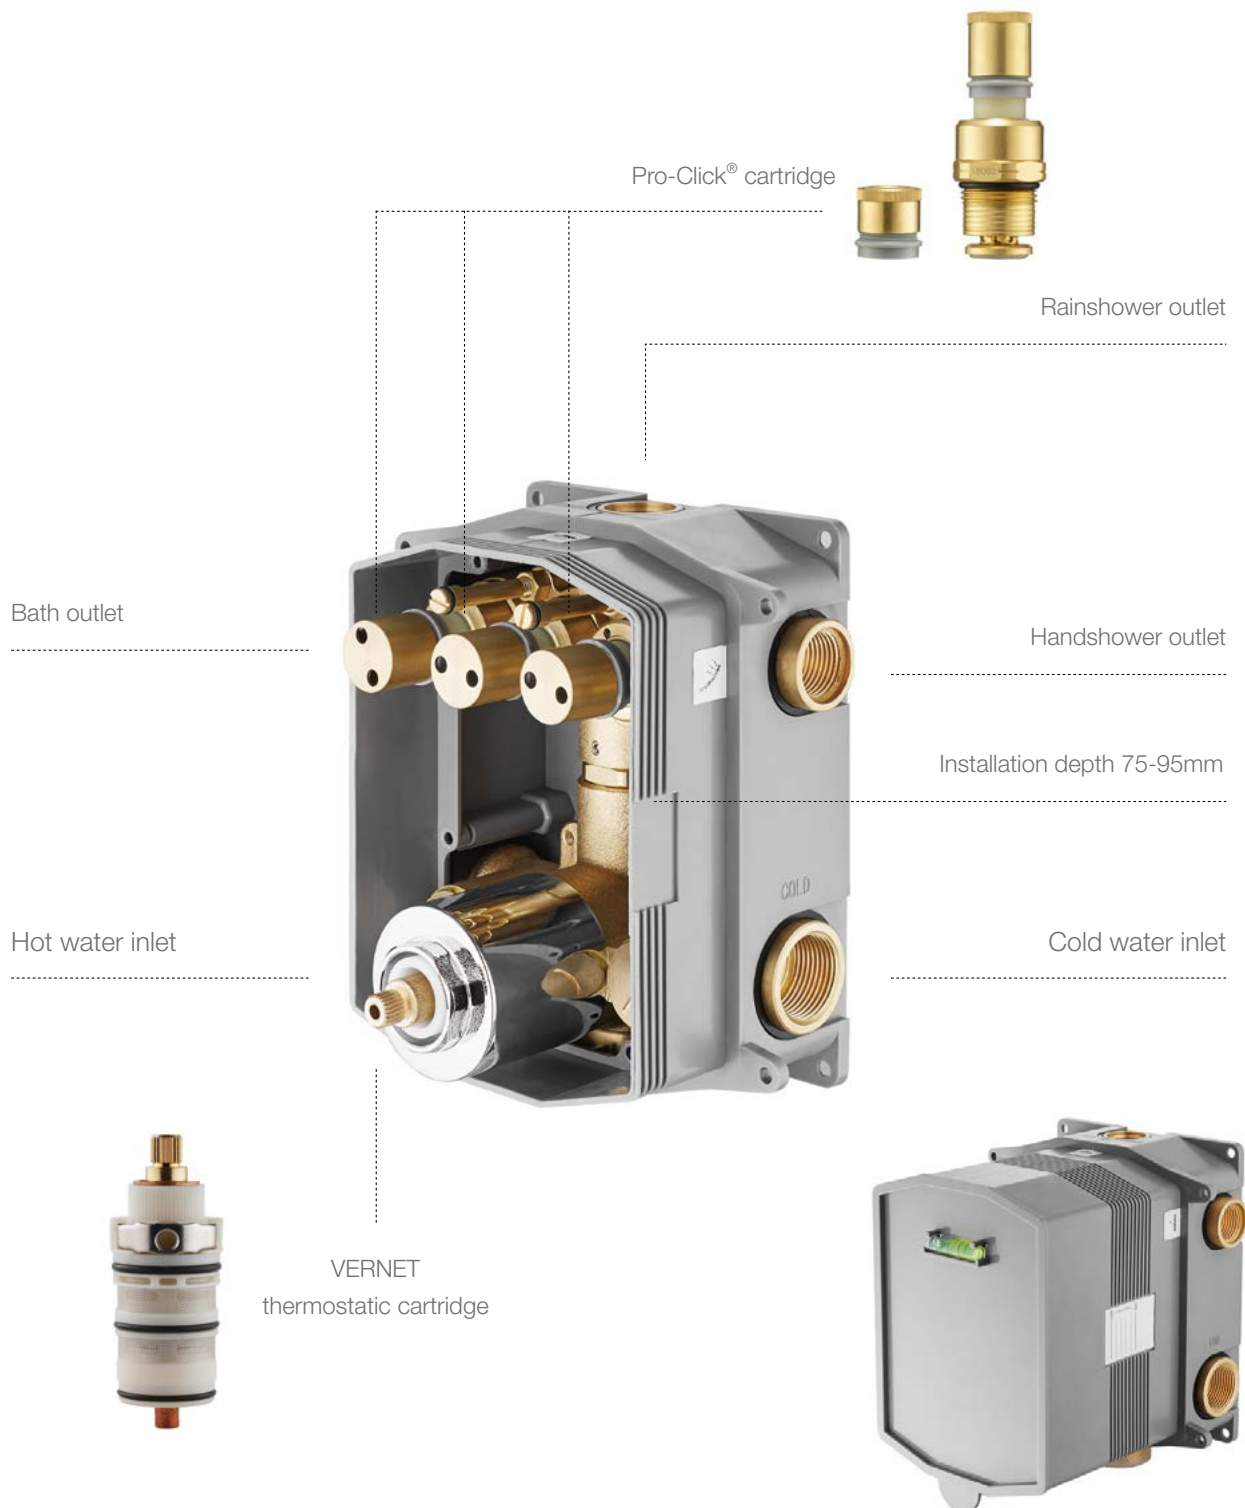

## Water-saving

Environmentally friendly by the efficient use of water.

## Easy to clean

Silica gel spout, easy to clean and anti-clog.

# PRO-CLICK® TECHNOLOGY CLICK AND ENJOY

By the smart mechanic motion of Pro-Click®, just one click and enjoy the shower. Each water flow is controlled independently. The 45mm high-flow cartridge can deliver various water flows simultaneously, thus a spa is on.