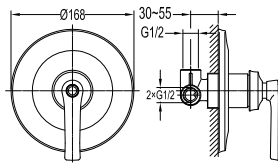

FCP 8321

Liberty single lever concealed 3-way shower/basin mixer without diverter

- designed to run 1 outlet with volume control
- 2 inlets / 1 outlet, 1/2"
- brass
- oil rubbed bronze