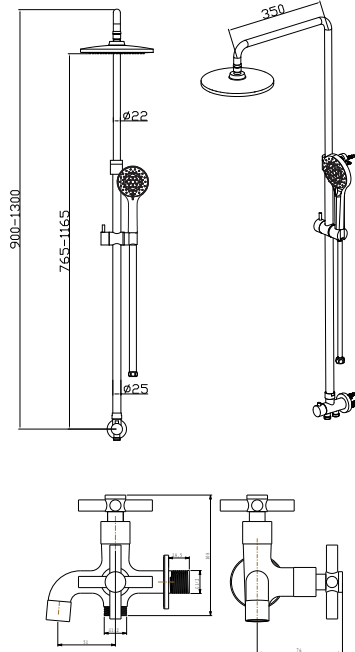

SCP 1809 + FCP 6376

Shower column set with flexible hose connector

- designed to run 2 outlets
- for shower hose with a 1/2" connection
- ABS rainshower, Ø22.5cm
- 5-mode handshower
- easy clean shower spray
- PVC flexible hose, revofflex 360°, 150cm, 1/2"
- ABS handshower
- shower pipe height adjustable
- overhead shower angle adjustable
- brass
- chrome