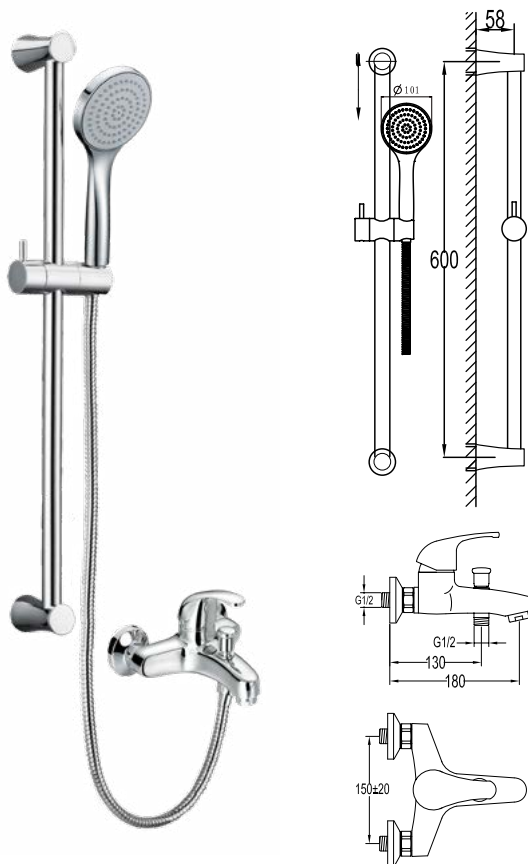

SSP 1105 + FCP 2301

Shower set

- designed to run 2 outlets
- for shower hose with a 1/2" connection
- 1-mode handshower
- easy clean shower spray
- SUS 304 flexible hose, revolflex 360°, 150cm, 1/2"
- ABS handshower
- height adjustable handshower holder
- brass
- chrome