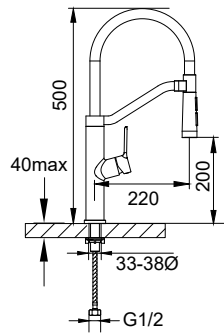

FCP 2662MB

Alto single lever sink tap with magnetic holder & pull-down spray head 3-mode

- swivel spout 360°
- 3 spray-mode
- pull-down spray head
- magnetic holder system
- knitted hose, 60cm, 1/2"
- stainless SUS 304
- matte black