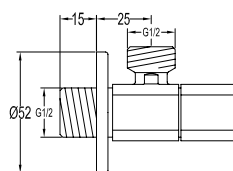

FCP 8377

Gallant 1/2" triangle valve

- brass
- oil rubbed bronze