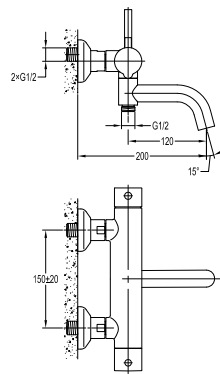

FCP 1802RB

Eolica single lever bath/shower mixer

- designed to run 2 outlets, spout as diverter
- for shower hose with a 1/2" connection
- swivel bath spout 180°
- brass
- red bronze