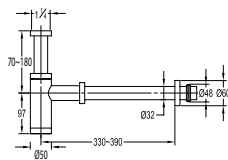

BTP 7801

**Brass basin bottle-trap (with pop-up pipe)
with checkout**

- brass
- satin gold