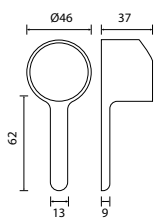

HDP 9303

Handle Aleena series L

- compatible with FCP 9308
- brass
- matte black