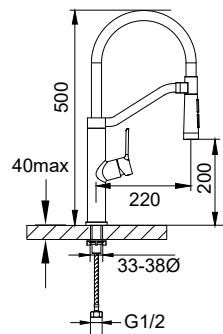

FCP 2662MW

Alto single lever sink tap with magnetic holder & pull-down spray head 3-mode

- swivel spout 360°
- 3 spray-mode
- pull-down spray head
- magnetic holder system
- knitted hose, 60cm, 1/2"
- stainless SUS 304
- matte white