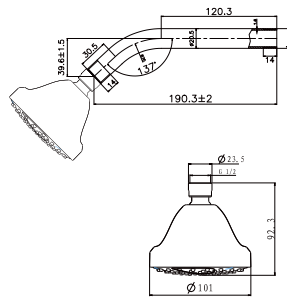

SSP 3101

4" rainshower set with arm round wall-mounted

- 1-mode rainshower
- 1/2" connection
- ABS rainshower, Ø10.1cm
- easy clean shower spray
- brass
- chrome