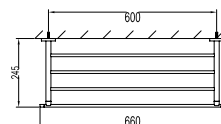

BAP 2205RB

Eolica brass towel shelf 600mm

- brass
- red bronze