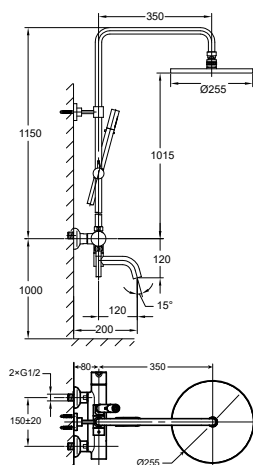

FCP 1809S

Eolica single lever bath/shower mixer with rainshower

- designed to run 3 outlets
- brass rainshower, Ø25.5cm
- air-injection shower technology
- swivel bath spout 180°
- easy clean shower spray
- 2-mode brass handshower
- PVC flexible hose, revolflex 360°, 150cm, 1/2"
- overhead shower angle adjustable
- brass
- satin gold