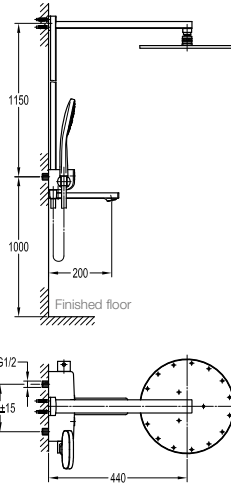

FCP 3107

Atlanta thermostatic bath/shower mixer with Pro-Click-3 buttons

- thermostatic cartridge, anti-scald 38°C safety stop
- Air-Injection shower technology
- brass shower head, Ø30cm
- ABS handshower, 3-mode
- PVC flexible hose, revolflex 360°, 150cm, 1/2"
- swivel bath spout
- brass
- chrome