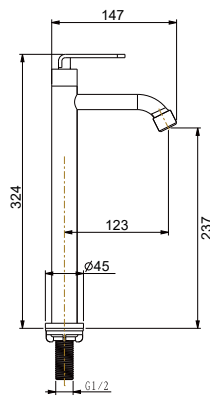

FCP 6283

Neptune 1/2" single lever basin pillar tap

- brass
- chrome