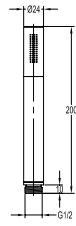

HSP 3301EG

Brass handshower 2-spray

- 2-mode handshower
- easy clean shower spray
- brass
- everose gold