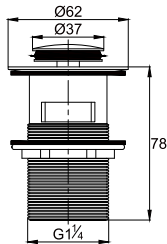

WTP 2201

Brass pop-up waste (with overflow)

- brass
- chrome