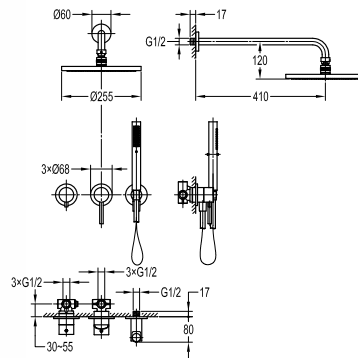

FCP 1828EG

Eolica single lever concealed shower mixer with rainshower and handshower

- designed to run 2 outlets
- 2 inlets 1/2", 2 outlets 1/2"
- air-injection shower technology
- brass rainshower, Ø25.5cm
- easy clean shower spray
- 2-mode brass handshower
- PVC flexible hose, revoflex 360°, 150cm, 1/2"
- overhead shower angle adjustable
- brass
- everose gold