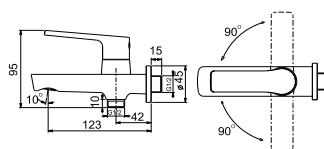

FCP 2576

Berlin 1/2" two-way tap

- brass
- chrome