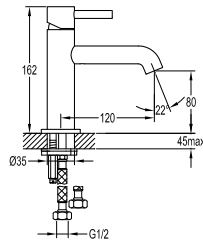

#### Brass flexible hose

- 1/2" connection
- length: 150cm
- brass
- revolflex 360°
- matte black

**EOLICA**  
**TITANIUM GREY**  
Series

---

**FCP 1841T**

**Eolica single lever monobloc basin mixer**

- knitted hoses, 40cm, 1/2"
- brass
- titanium grey