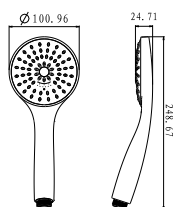

SSP 2302

Shower set with holder 3-jets air-injection round

- 3-mode handshower
- easy clean shower spray
- Air-Injection shower technology
- SUS 304 flexible hose, revoflex 360°, 150cm, 1/2"
- ABS handshower
- universal rotating ABS shower holder
- chrome