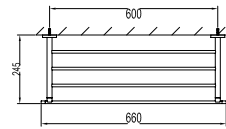

BAP 7605

Callista brass towel shelf 600mm

- brass
- everose gold