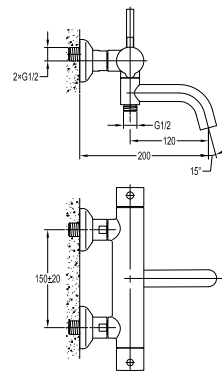

FCP 1802SG

Eolica single lever bath/shower mixer

- designed to run 2 outlets, spout as diverter
- for shower hose with a 1/2" connection
- swivel bath spout 180°
- brass
- satin gold

HSP 3301SG

Brass handshower 2-spray

- 2-mode handshower
- easy clean shower spray
- brass
- satin gold