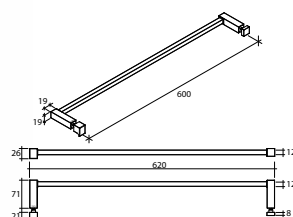

SHP 1104

Shower handle 4060-SQ 60MM

- brass
- brushed gunmetal