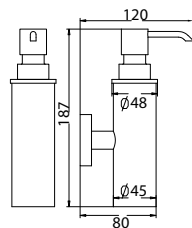

BAP 2133GM

Dakota soap dispenser

- brass
- gunmetal