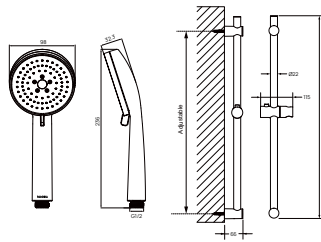

SSP 1108CP

Shower set with slide rail 3-jets round

- 3-mode handshower
- easy clean shower spray
- PVC flexible hose, revolflex 360°, 150cm, 1/2"
- ABS handshower
- height adjustable handshower holder
- SUS 304 + ABS
- chrome