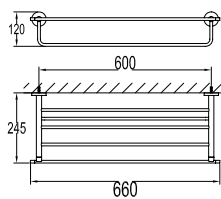

Eolica Red Bronze

BAP 2207RB

Eolica brass towel shelf 600mm

- brass
- red bronze