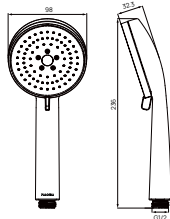

SSP 2309SG

Shower set with holder 3-jets round

- 3-mode handshower
- easy clean shower spray
- Air-Injection shower technology
- PVC flexible hose, revolflex 360°, 150cm, 1/2"
- ABS handshower
- universal rotating ABS shower holder
- satin gold