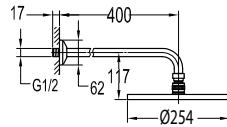

FCP 9326

Aleena single lever concealed shower mixer with rainshower

- brass handle with porcelain decoration
- 2 inlets / 1 outlet, 1/2"
- air-injection shower technology
- brass shower head Ø25.4cm
- easy clean shower spray
- overhead shower angle adjustable
- brass
- matte black

FCP 9308

Aleena single lever bath/shower mixer with Pro-Click-3 buttons

- design to run 3 outlets with Pro-Click
- brass handle with porcelain decoration
- air-injection shower technology
- swivel bath spout 180°
- brass shower head Ø25.4cm
- easy clean shower spray
- 2-mode brass handshower
- PVC flexible hose, revofflex 360°, 150cm, 1/2"
- overhead shower angle adjustable
- brass
- matte black