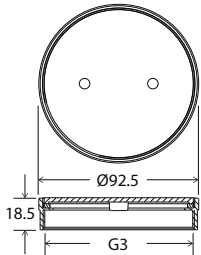

COP 1203

1. **Clean Out**
2. pipe size: 3"
   - brass
   - chrome