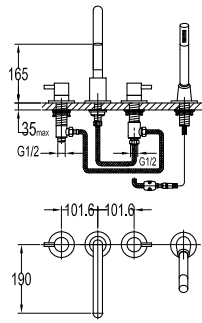

FCP 1816S

Eolica 4-hole bath/shower mixer deck-mounted

- 2-mode brass handshower
- easy clean shower spray
- brass flexible hose, revolflex 360°, 180cm
- brass handshower
- brass
- satin gold