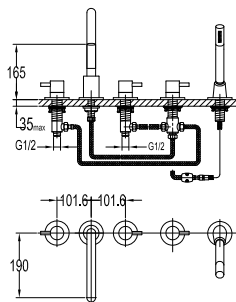

FCP 1806M

Eolica 5-hole bath/shower mixer deck-mounted

- 2-mode brass handshower
- easy clean shower spray
- brass flexible hose, revolflex 360°, 180cm
- brass handshower
- brass
- matte black