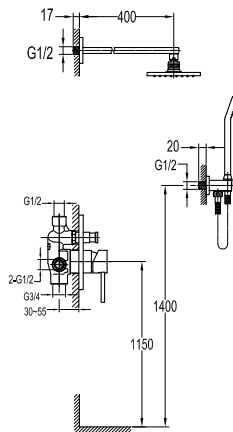

FCP 1523 + RSP 1101 + SAP 1102 +
HSP 1102 + HHP 1102 + FLP 1101

**Ibisco single lever concealed shower mixer
with rainshower and handshower**

- designed to run 2 outlets with volume control
- 2 inlets / 2 outlets, 1/2"
- brass rainshower, 19.8x14.5cm
- 1-mode handshower
- easy clean shower spray
- brass flexible hose, revolflex 360°, 150cm, 1/2"
- brass handshower
- overhead shower angle adjustable
- brass
- chrome