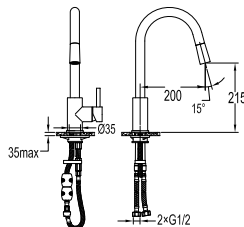

FCP 1853SG

Eolica single lever pillar sink mixer

- swivel spout 360°
- pull-out spray head
- knitted hose, 60cm, 1/2"
- brass
- satin gold