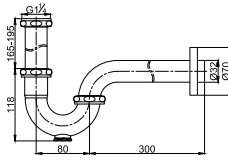

Basin Trap

BTP 1102

Brass basin P-trap (with pop-up pipe) with checkout

- brass
- chrome