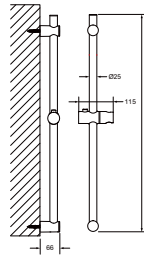

SSP 1107C

Shower set with slide rail 4-jets round

- 4-mode handshower
- easy clean shower spray
- PVC flexible hose, revolflex 360°, 150cm, 1/2"
- ABS handshower
- height adjustable handshower holder
- SUS 304 + ABS
- chrome