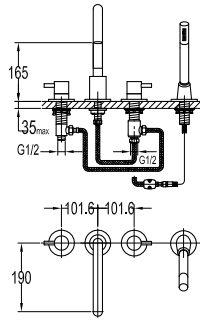

FCP 1816E

Eolica 4-hole bath/shower mixer deck-mounted

- 2-mode brass handshower
- easy clean shower spray
- brass flexible hose, revolflex 360°, 180cm
- brass handshower
- brass
- everose gold