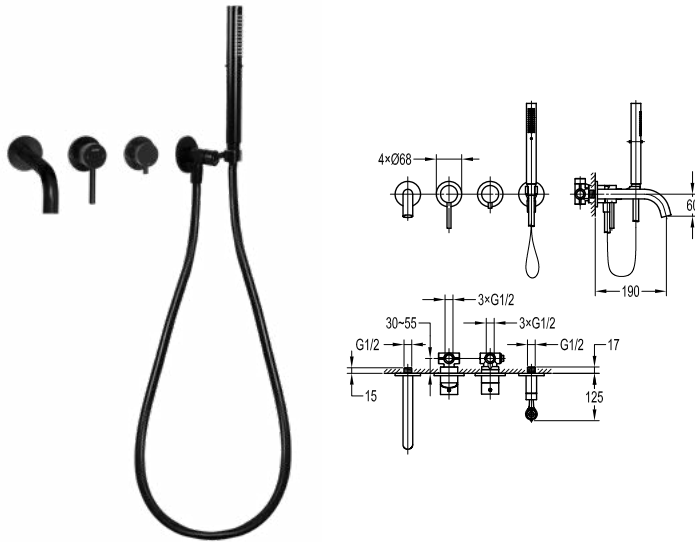

FCP 1807MB

Eolica single lever concealed shower mixer with spout and handshower

- designed to run 2 outlets
- 2 inlets 1/2", 2 outlets 1/2"
- easy clean shower spray
- 2-mode brass handshower
- brass spout, 1/2" connection
- PVC flexible hose, revolflex 360°, 150cm, 1/2"
- brass
- matte black