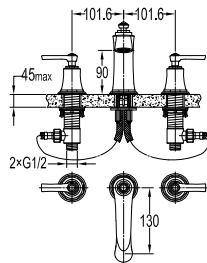

**FCP 8331**

**Liberty single lever monobloc basin mixer**

- knitted hoses, 40cm, 1/2"
- brass
- oil rubbed bronze

**FCP 8332**

**Liberty single lever monobloc basin mixer**

- knitted hoses, 40cm, 1/2"
- brass
- oil rubbed bronze