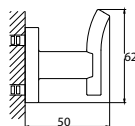

BAP 2214RB

Eolica brass robe hook

- brass
- red bronze