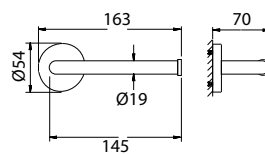

BAP 2135

Dakota toilet roll holder

- brass
- chrome