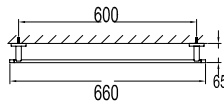

BAP 9301

Aleena brass single towel bar 600mm
· brass
· matte black