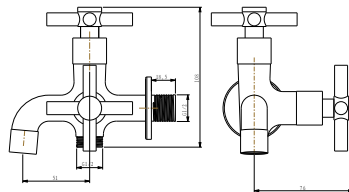

**Jupiter 1/2" long wall tap**

- brass
- chrome

**FCP 6373**

**Jupiter 1/2" short wall tap with hose coupling and screw collar**

- brass
- chrome

**FCP 6376**

**Jupiter 1/2" two-way tap**

- brass
- chrome