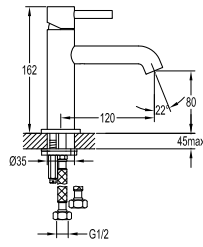

FCP 1841E

Eolica single lever monobloc basin mixer

- knitted hoses, 40cm, 1/2"
- brass
- everose gold