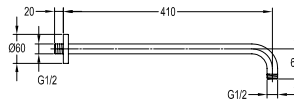

SAP 1101

Shower arm wall-mounted

- 1/2" connection
- brass
- chrome