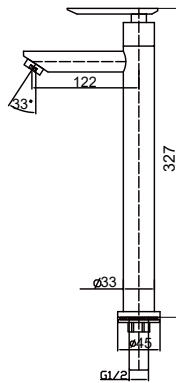

FCP 1683

Bristol 1/2" single lever basin pillar tap

- brass
- chrome