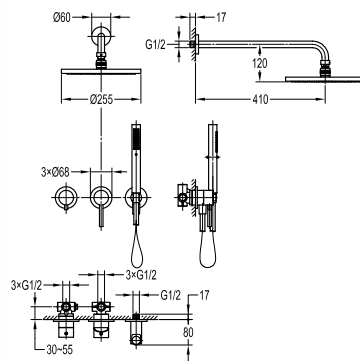

FCP 1828TG

Eolica single lever concealed shower mixer with rainshower and handshower

- designed to run 2 outlets
- 2 inlets 1/2", 2 outlets 1/2"
- air-injection shower technology
- brass rainshower, Ø25.5cm
- easy clean shower spray
- 2-mode brass handshower
- PVC flexible hose, revolflex 360°, 150cm, 1/2"
- overhead shower angle adjustable
- brass
- titanium grey