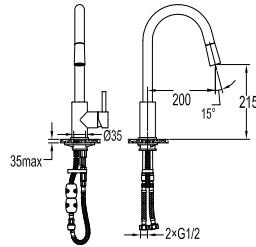

FCP 1853MB

Eolica single lever pillar sink mixer

- swivel spout 360°
- aerated spray / power spray
- pull-out spray head
- kintted hose, 60cm, 1/2"
- brass
- matte black