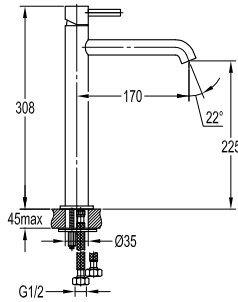

FCP 1843T

Eolica single lever monobloc basin mixer

- knitted hoses, 40cm, 1/2"
- brass
- titanium grey