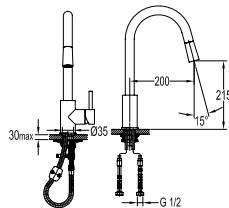

FCP 1853

Eolica single lever pillar sink mixer with pull-down sprayhead

- swivel spout 120°
- aerated spray / power spray
- kintted hose, 60cm, 1/2"
- brass
- chrome