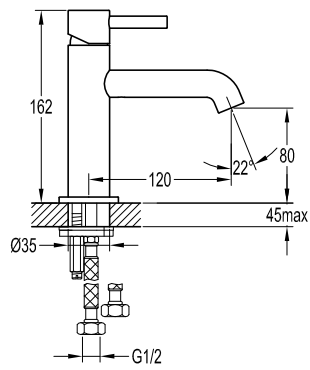

Callista brass toilet roll holder

- brass
- everose gold

EOLICA

DIAMOND CHROME

Series

FCP 1841
Eolica single lever monobloc
basin mixer
Brass - Chrome

WTP 2201
Brass pop-up waste
(with overflow)
Brass - Chrome