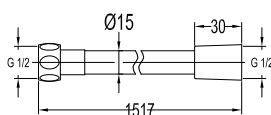

FLP 7203

PVC flexible hose

- 1/2" connection
- length: 150cm
- PVC
- revolflex 360°
- satin gold