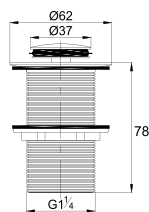

WTP 7611

Brass pop-up waste (without overflow)

- brass
- everose gold