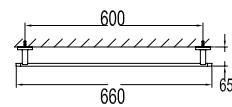

BAP 9301

Aleena brass single towel bar 600mm

- brass
- matte black