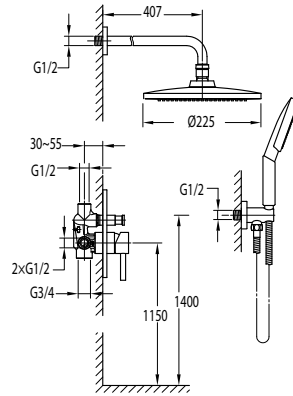

FCP 1827

Eolica single lever concealed shower mixer with rainshower and handshower

- designed to run 2 outlets
- 2 inlets 1/2", 2 outlets 1/2"
- ABS rainshower, Ø22.5cm
- easy clean shower spray
- 5-mode ABS handshower
- PVC flexible hose, revolflex 360°, 150cm, 1/2"
- overhead shower angle adjustable
- brass
- chrome