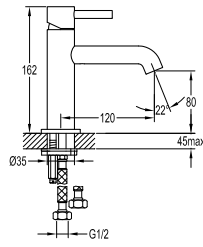

FCP 1841T

Eolica single lever monobloc basin mixer

- knitted hoses, 40cm, 1/2"
- brass
- titanium grey