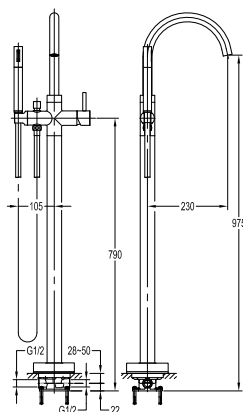

FCP 1809S

Eolica single lever bath/shower mixer with rainshower

- designed to run 3 outlets
- brass rainshower, Ø25.5cm
- air-injection shower technology
- swivel bath spout 180°
- easy clean shower spray
- 2-mode brass handshower
- PVC flexible hose, revolflex 360°, 150cm, 1/2"
- overhead shower angle adjustable
- brass
- satin gold

FLP 7203

PVC flexible hose

- 1/2" connection
- length: 150cm
- PVC
- revolflex 360°
- satin gold

HHP 7801

Handshower holder

- universal coupling
- brass
- satin gold

FCP 7877

Gallant 1/2" triangle valve