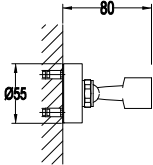

FLP 7205

PVC flexible hose

- 1/2" connection
- length: 150cm
- PVC
- revolflex 360°
- everose gold

RSP 7622

12" Brass rainshower

- 1/2" connection
- brass rainshower, Ø30cm
- easy clean shower spray
- brass
- everose gold