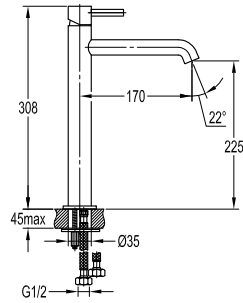

FCP 1843RB

Eolica single lever monobloc basin mixer

- knitted hoses, 40cm, 1/2"
- brass
- red bronze