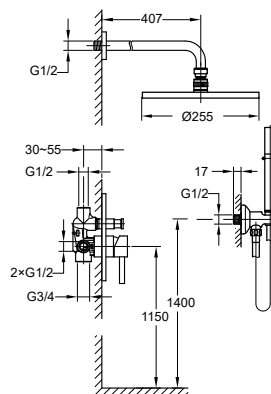

FCP 1826E

Eolica single lever concealed shower mixer with rainshower

- 2 inlets / 1 outlet, 1/2"
- air-injection shower technology
- brass shower head Ø25.5cm
- easy clean shower spray
- overhead shower angle adjustable
- brass
- everose gold

FCP 1827E

Eolica single lever concealed shower mixer with rainshower and handshower

- designed to run 2 outlets
- 2 inlets 1/2", 2 outlets 1/2"
- air-injection shower technology
- brass rainshower, Ø25.5cm
- easy clean shower spray
- 2-mode brass handshower
- PVC flexible hose, revolflex 360°, 150cm, 1/2"
- overhead shower angle adjustable
- brass
- everose gold