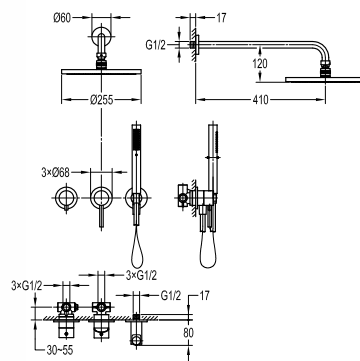

FCP 1828CH

Eolica single lever concealed shower mixer with rainshower and handshower

- designed to run 2 outlets
- 2 inlets 1/2", 2 outlets 1/2"
- air-injection shower technology
- brass rainshower, Ø25.5cm
- easy clean shower spray
- 2-mode brass handshower
- PVC flexible hose, revolflex 360°, 150cm, 1/2"
- overhead shower angle adjustable
- brass
- chrome