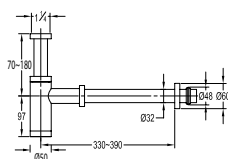

BTP 7801

Brass basin bottle-trap (with pop-up pipe) with checkout

- brass
- satin gold