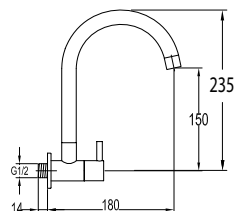

FCP 9262

Eolica 1/2" wall sink tap

- brass
- matte black