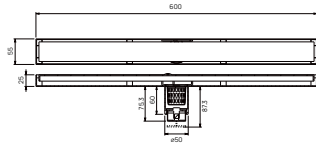

Matte Black

FDP 5206MB

Floor drain linear 600x55mm

- tile insert reversible
- flood resistant
- anti odour
- anti rat and roach
- pipe size: minimum 2"
- SUS 304
- matte black