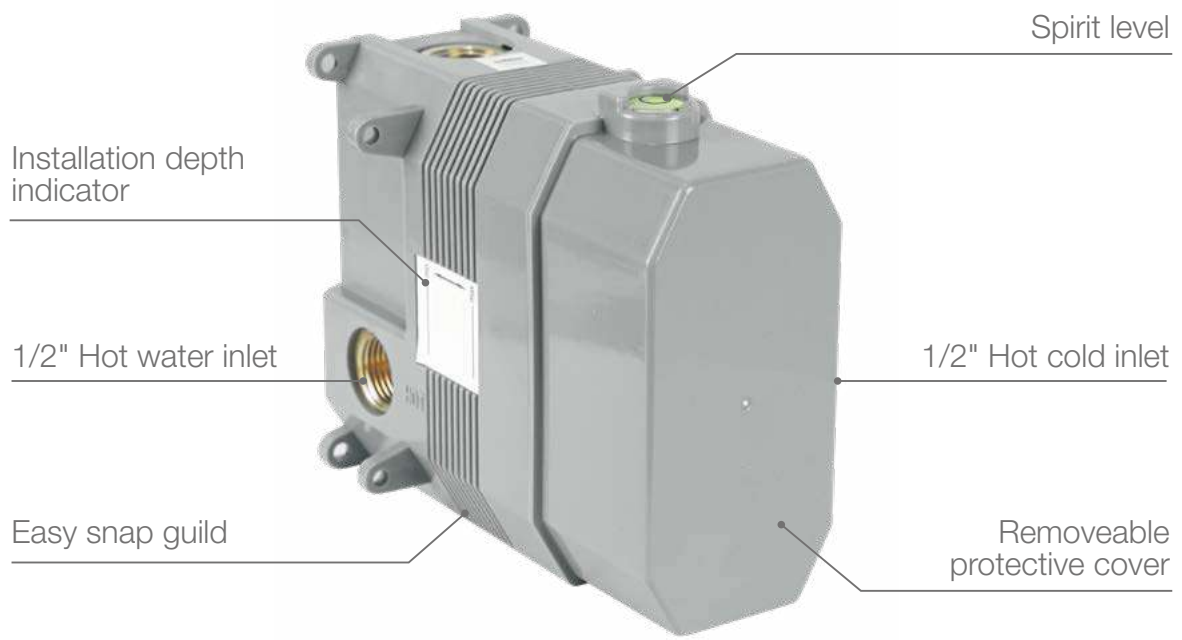

Air-Injection rainshower

Infuse air into water to create soft and full rain droplets.

Water-saving

Environmentally friendly by the efficient use of water.

Easy to clean

Silica gel spout, easy to clean and anti-clog.

SMARTBOX

SMARTBOX makes the wall-embedding simple and clear. SMARTBOX has multiple fixing and locking ways. Thus it is suitable for any wall structure. SMARTBOX can match other handles or cover plates of concealed 4-way and 5-way mixer with diverter.