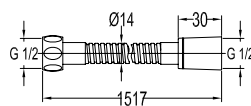

FLP 9202

PVC flexible hose

- 1/2" connection
- length: 150cm
- PVC
- revofflex 360°
- matte black

FLP 9101

Brass flexible hose

- 1/2" connection
- length: 150cm
- brass
- revofflex 360°
- matte black

SAP 9337