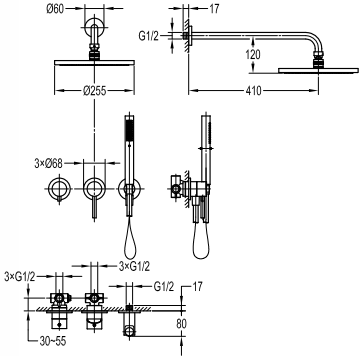

FCP 1828RB

Eolica single lever concealed shower mixer with rainshower and handshower

- designed to run 2 outlets
- 2 inlets 1/2", 2 outlets 1/2"
- air-injection shower technology
- brass rainshower, Ø25.5cm
- easy clean shower spray
- 2-mode brass handshower
- PVC flexible hose, revolflex 360°, 150cm, 1/2"
- overhead shower angle adjustable
- brass
- red bronze