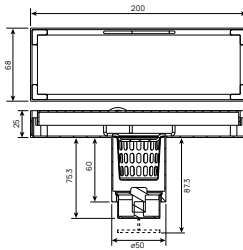

FDP 2201SD

Floor drain 10cm

- tile insert reversible
- flood resistant
- anti odour
- anti rat and roach
- pipe size: minimum 2"
- SUS 304
- satin durashield

FDP 5102

Floor drain linear 20cm

- tile insert reversible
- flood resistant
- anti odour
- anti rat and roach
- pipe size: minimum 2"
- SUS 304
- satin durashield