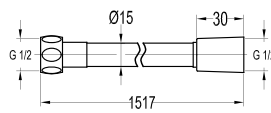

FLP 1302

Silverlux flexible hose

- 1/2" connection
- length: 150cm
- PVC
- revolflex 360°
- chrome