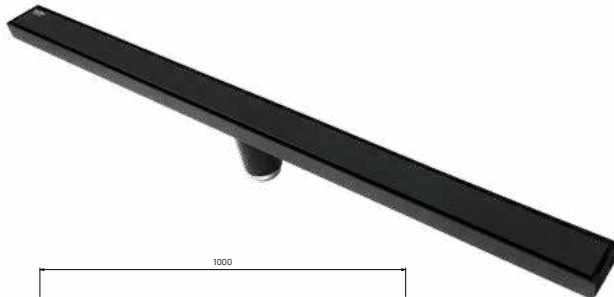

FDP 5210MB

Floor drain linear 1000x55mm

- tile insert reversible
- flood resistant
- anti odour
- anti rat and roach
- pipe size: minimum 2"
- SUS 304
- matte black