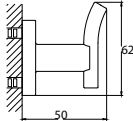

- brass
- oil rubbed bronze

BAP 2203RB

Eolica brass double towel bar 600mm

- brass
- red bronze

BAP 2214RB

Eolica brass robe hook

- brass
- red bronze

BAP 2215RB