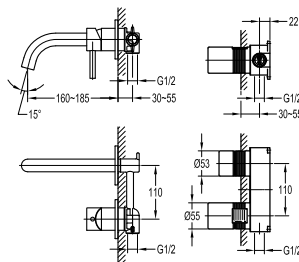

Eolica brass toilet roll holder

- brass
- satin nickel

FCP 1843RB

Eolica single lever monobloc basin mixer

- knitted hoses, 40cm, 1/2"
- brass
- red bronze

FCP 1835RB

Eolica single lever concealed basin mixer