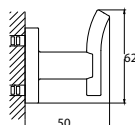

BAP 7614

Callista brass robe hook

- brass
- everose gold