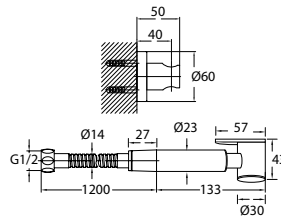

TSP 7801

Brass toilet shower set

- brass shower head, full brass component
- brass flexible hose, revolflex 360°, 120cm, 1/2"
- full brass connector
- brass holder
- satin gold

FCP 1853SG

Eolica single lever pillar sink mixer