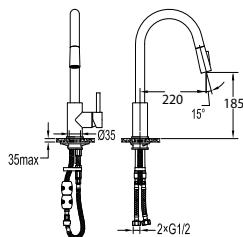

EOLICA
SATIN NICKEL &
RED BRONZE

FCP 1843SN

Eolica single lever monobloc basin mixer

- knitted hoses, 40cm, 1/2"
- brass
- satin nickel

FCP 1835SN

Eolica single lever concealed basin mixer

- solid brass construction
- brass
- satin nickel