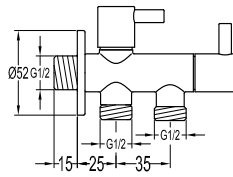

FCP 8378

Eolica 1/2" two-way triangle valve

- brass
- oil rubbed bronze