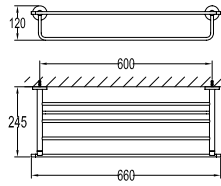

Eolica single lever pillar sink mixer

- swivel spout 360°
- aerated spray / power spray
- pull-out spray head
- kintted hose, 60cm, 1/2"
- brass
- everose gold

BAP 7607

Callista brass towel shelf 600mm

- brass
- everose gold