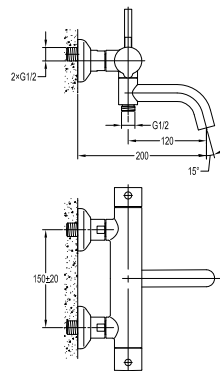

FCP 1802SG

Eolica single lever bath/shower mixer

- designed to run 2 outlets, spout as diverter
- for shower hose with a 1/2" connection
- swivel bath spout 180°
- brass
- satin gold

HSP 3301SG

Brass handshower 2-spray

- 2-mode handshower
- easy clean shower spray
- brass
- satin gold