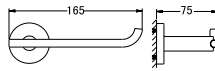

BAP 9315

Aleena brass toilet roll holder

- brass
- matte black