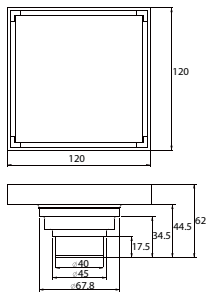

FDP 9102

Floor drain

- tile insert reversible
- flood resistant
- anti odour
- anti rat and roach
- pipe size: 1½" - 4"
- brass
- matte black