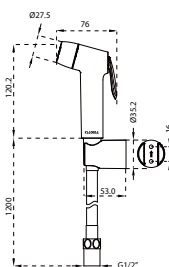

Brass pop-up waste (without overflow)

- brass
- chrome

SHP 2201

Shower handle

- stainless steel SUS 304
- polished

TSP 3111

Toilet shower set 2-spray

- 2-mode shower head
- PVC flexible hose, revolflex 360°, 120cm, 1/2"
- full brass connector
- ABS
- chrome