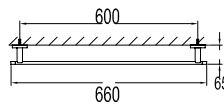

BAP 7605

Callista brass towel shelf 600mm

- brass
- everose gold

BAP 7603

Callista brass double towel bar 600mm

- brass
- everose gold

BAP 7601

Callista brass single towel bar 600mm