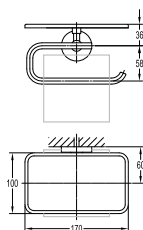

BAP 7622

Callista brass toilet roll holder

- brass
- everose gold