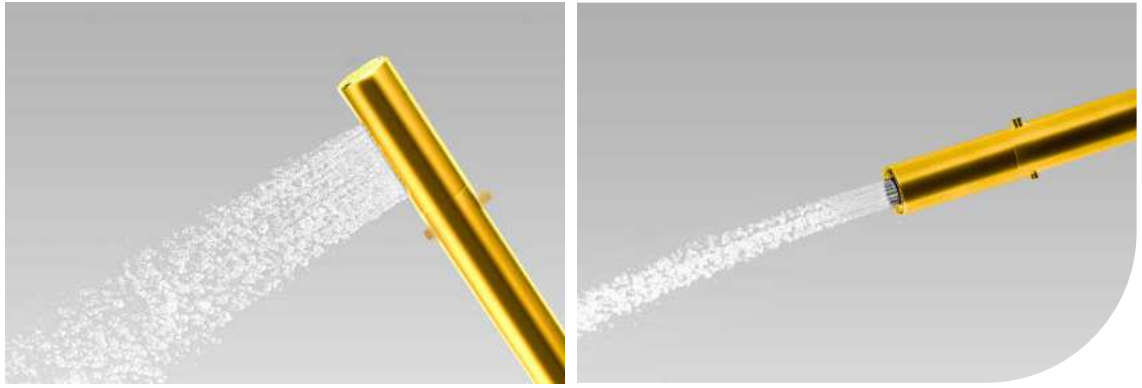

BAP 8522

Aleena brass toilet roll holder

- brass
- titanium grey

EOLICA

PVD SATIN GOLD

Series

FCP 1835S
Eolica single lever concealed
basin mixer
Brass - Satin Gold

FCP 1827S