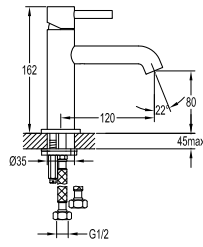

HSP 9301
Brass handshower 2-spray
Brass - Matte Black

FCP 1841M

Eolica single lever monobloc basin mixer

- knitted hoses, 40cm, 1/2"
- brass
- matte black

FCP 1843M

Eolica single lever monobloc basin mixer