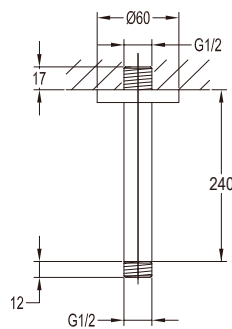

FLP 8502

PVC flexible hose

- 1/2" connection
- length: 150cm
- PVC
- revolflex 360°
- titanium grey

SAP 1201T

Shower arm ceiling-mounted

- 1/2" connection
- brass
- titanium grey

FCP 8577

Gallant 1/2" triangle valve