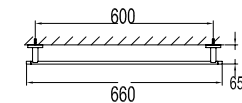

BAP 7801

Aleena brass single towel bar 600mm

- brass
- satin gold