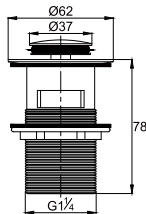

WTP 2201

Brass pop-up waste (with overflow)

- brass
- chrome