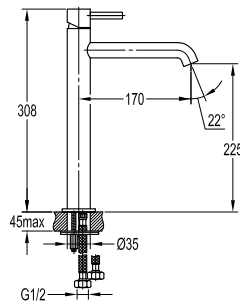

FCP 1843SN

Eolica single lever monobloc basin mixer

- knitted hoses, 40cm, 1/2"
- brass
- satin nickel