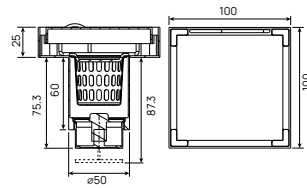

FDP 2201SD

Floor drain 10cm

- tile insert reversible
- flood resistant
- anti odour
- anti rat and roach
- pipe size: minimum 2"
- SUS 304
- satin durashield