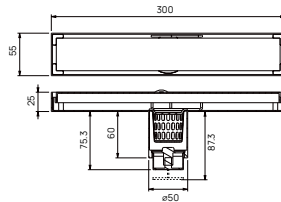

FDP 5203MB

Floor drain linear 300x55mm

- tile insert reversible
- flood resistant
- anti odour
- anti rat and roach
- pipe size: minimum 2"
- SUS 304
- matte black