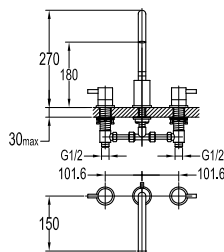

FCP 1836E

Eolica two-handle 8" basin mixer

- brass
- everose gold