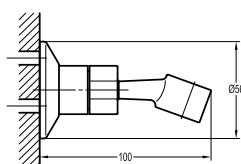

FLP 7203

PVC flexible hose

- 1/2" connection
- length: 150cm
- PVC
- revolflex 360°
- satin gold

HHP 7801

Handshower holder

- universal coupling
- brass
- satin gold

FCP 7877

Gallant 1/2" triangle valve