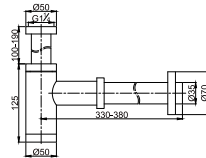

BTP 1202

Brass basin bottle-trap (with pop-up pipe) with checkout

- brass
- chrome