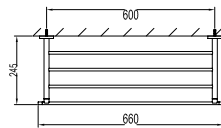

Eolica single lever pillar sink mixer

- swivel spout 360°
- aerated spray / power spray
- pull-out spray head
- kintted hose, 60cm, 1/2"
- brass
- everose gold

BAP 7607

Callista brass towel shelf 600mm

- brass
- everose gold