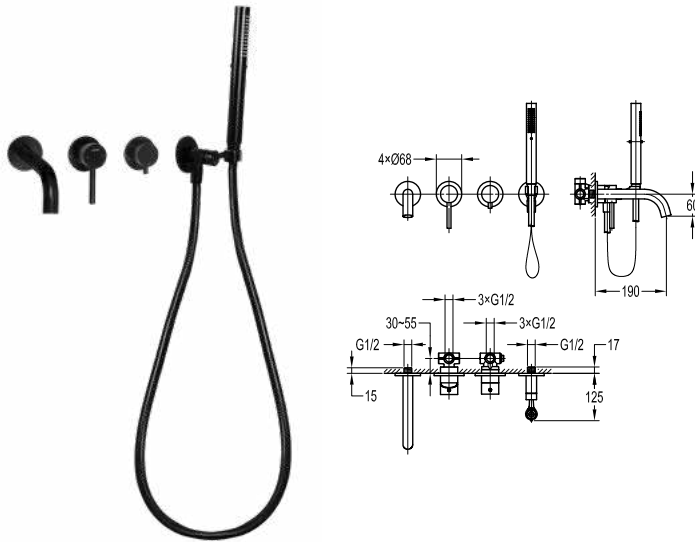

- 1-mode brass handshower
- easy clean shower spray
- brass flexible hose, revolflex 360°, 180cm
- brass handshower
- brass
- matte black

FCP 1802MB

Eolica single lever bath/shower mixer

- designed to run 2 outlets, spout as diverter
- for shower hose with a 1/2" connection
- swivel bath spout 180°
- brass
- matte black

HSP 3301MB

Brass handshower 2-spray

- 2-mode handshower
- easy clean shower spray
- brass
- matte black

FCP 1807MB

Eolica single lever concealed shower mixer with spout and handshower

- designed to run 2 outlets
- 2 inlets 1/2", 2 outlets 1/2"
- easy clean shower spray
- 2-mode brass handshower
- brass spout, 1/2" connection
- PVC flexible hose, revolflex 360°, 150cm, 1/2"
- brass
- matte black

FCP 1826M

Eolica single lever concealed shower mixer with rainshower

- 2 inlets / 1 outlet, 1/2"
- air-injection shower technology
- brass shower head Ø25.5cm
- easy clean shower spray
- overhead shower angle adjustable
- brass
- matte black

FCP 1827M

Eolica single lever concealed shower mixer with rainshower and handshower

- designed to run 2 outlets
- 2 inlets 1/2", 2 outlets 1/2"
- air-injection shower technology
- brass rainshower, Ø25.5cm
- easy clean shower spray
- 2-mode brass handshower
- PVC flexible hose, revolflex 360°, 150cm, 1/2"
- overhead shower angle adjustable
- brass
- matte black