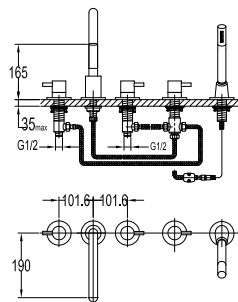

FCP 1806M

Eolica 5-hole bath/shower mixer deck-mounted

- 1-mode brass handshower
- easy clean shower spray
- brass flexible hose, revolflex 360°, 180cm
- brass handshower
- brass
- matte black