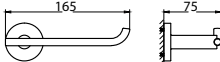

- brass
- satin nickel

BAP 2203SN

Eolica brass double towel bar 600mm

- brass
- satin nickel

BAP 2214SN

Eolica brass robe hook

- brass
- satin nickel

BAP 2215SN