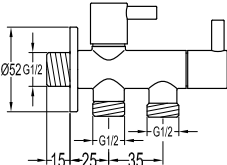

FCP 7678

1. **Eolica 1/2" two-way triangle valve**
2. brass
   - everose gold