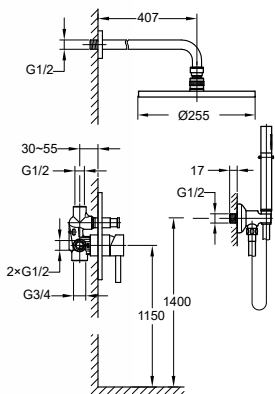

FCP 1827M

Eolica single lever concealed shower mixer
with rainshower and handshower
Brass - Matte Black