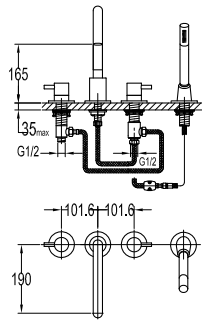

- knitted hoses, 40cm, 1/2"
- brass
- matte black

FCP 1835M

Eolica single lever concealed basin mixer

- solid brass construction
- brass
- matte black

FCP 1836M

Eolica two-handle 8" basin mixer

- brass
- matte black