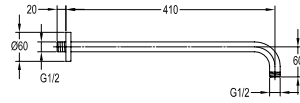

SAP 1101

Shower arm wall-mounted

- 1/2" connection
- brass
- chrome