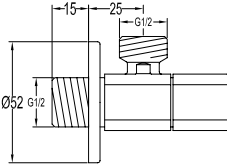

FCP 7677

1. **Gallant 1/2" triangle valve**
2. brass
   - everose gold