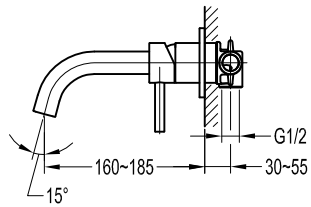

FCP 1841M

Eolica single lever monobloc
basin mixer
Brass - Matte Black