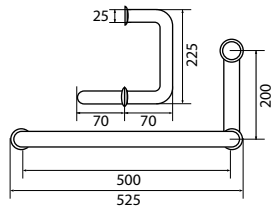

SHP 2202

Shower handle

- stainless steel SUS 304
- satin gold