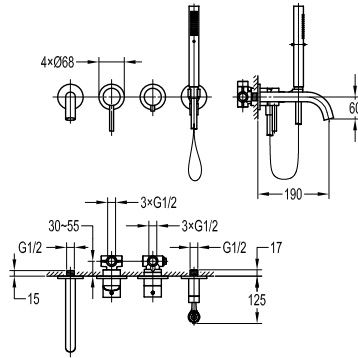

HSP 3301SG

Brass handshower 2-spray

- 2-mode handshower
- easy clean shower spray
- brass
- satin gold

FCP 1807SG

Eolica single lever concealed shower mixer with spout and handshower

- designed to run 2 outlets
- 2 inlets 1/2", 2 outlets 1/2"
- easy clean shower spray
- 2-mode brass handshower
- brass spout, 1/2" connection
- PVC flexible hose, revolflex 360°, 150cm, 1/2"
- brass
- satin gold