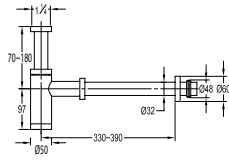

BTP 9201

Brass basin bottle-trap (with pop-up pipe) with checkout

- brass
- matte black