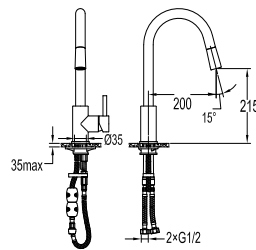

Brass pop-up waste (with overflow)

- brass
- titanium grey

WTP 8511

Brass pop-up waste (without overflow)

- brass
- titanium grey

TSP 8501

Brass toilet shower set

- brass shower head, full brass component
- brass flexible hose, revolflex 360°, 120cm, 1/2"
- full brass connector
- brass holder
- titanium grey

FCP 1853TG

Eolica single lever pillar sink mixer

- swivel spout 360°
- aerated spray / power spray
- pull-out spray head
- kintted hose, 60cm, 1/2"
- brass
- titanium grey

BAP 8507

Aleena brass towel shelf 600mm