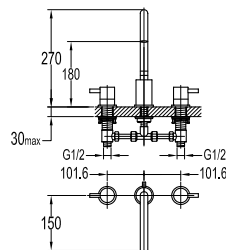

FCP 1836S

Eolica two-handle 8" basin mixer

- brass
- satin gold