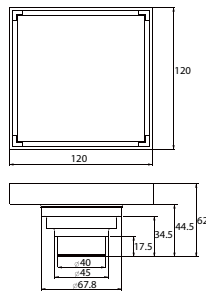

FDP 2101

Floor drain

- tile insert reversible
- flood resistant
- anti odour
- anti rat and roach
- pipe size: 1½" - 3½"
- brass
- chrome

FDP 2102

Floor drain

- tile insert reversible
- flood resistant
- anti odour
- anti rat and roach
- pipe size: 1½" - 4"
- brass
- chrome

FDP 1106

Floor drain

- anti odour
- anti rat and roach
- pipe size: 2" - 3½"
- brass
- chrome

FDP 3101

Floor drain

- flood resistant
- anti odour
- anti rat and roach
- pipe size: 1½" - 3½"
- brass
- chrome