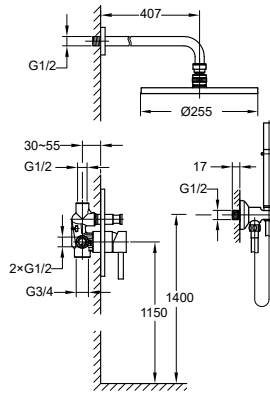

FCP 1827T

Eolica single lever concealed shower mixer with rainshower and handshower

- designed to run 2 outlets
- 2 inlets 1/2", 2 outlets 1/2"
- air-injection shower technology
- brass rainshower, Ø25.5cm
- easy clean shower spray
- 2-mode brass handshower
- PVC flexible hose, revolflex 360°, 150cm, 1/2"
- overhead shower angle adjustable
- brass
- titanium grey