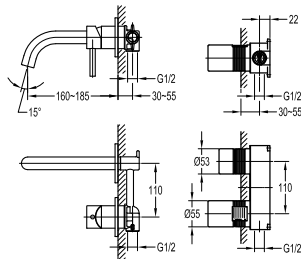

FCP 1835S

Eolica single lever concealed basin mixer

- solid brass construction
- brass
- satin gold