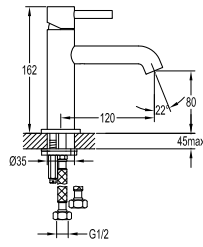

FCP 1841S

Eolica single lever monobloc basin mixer

- knitted hoses, 40cm, 1/2"
- brass
- satin gold