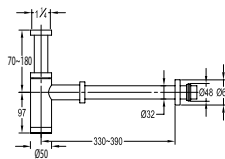

BTP 8501

Brass basin bottle-trap (with pop-up pipe) with checkout

- brass
- titanium grey