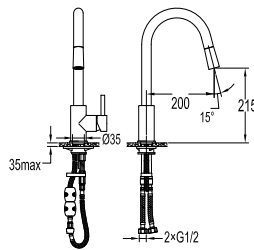

- brass
- everose gold

TSP 7601

Brass toilet shower set

- brass shower head, full brass component
- brass flexible hose, revoflex 360°, 120cm, 1/2"
- full brass connector
- brass holder
- everose gold

FCP 1853EG

Eolica single lever pillar sink mixer

- swivel spout 360°
- aerated spray / power spray
- pull-out spray head
- kintted hose, 60cm, 1/2"
- brass
- everose gold

BAP 7607

Callista brass towel shelf 600mm

- brass
- everose gold