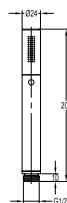

HSP 3301MB

Brass handshower 2-spray

- 2-mode handshower
- easy clean shower spray
- brass
- matte black