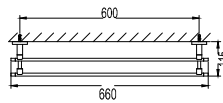

BAP 8503

Aleena brass double towel bar 600mm

- brass
- titanium grey