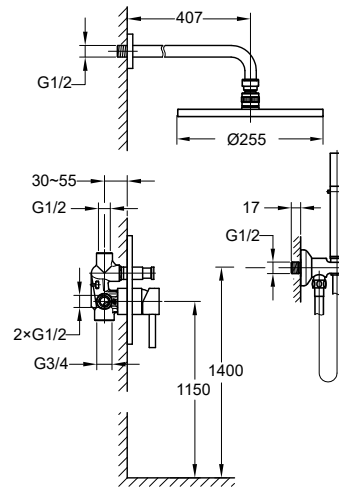

FCP 1827S

Eolica single lever concealed shower mixer
with rainshower and handshower
Brass - Satin Gold