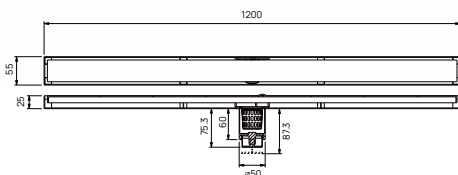

FDP 5212MB

Floor drain linear 1200x55mm

- tile insert reversible
- flood resistant
- anti odour
- anti rat and roach
- pipe size: minimum 2"
- SUS 304
- matte black