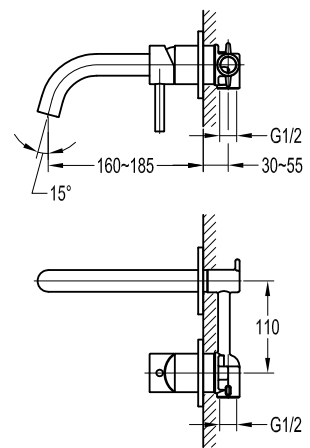

FCP 1835E

Eolica single lever concealed
basin mixer
Brass - Everose Gold