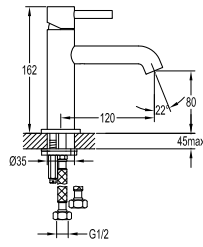

FCP 1841E

Eolica single lever monobloc basin mixer

- knitted hoses, 40cm, 1/2"
- brass
- everose gold