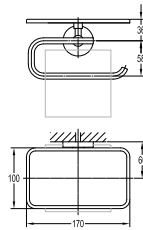

BAP 9322

Aleena brass toilet roll holder

- brass
- matte black