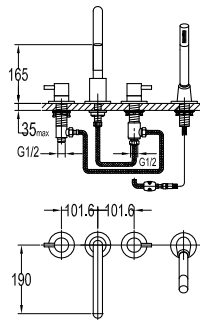

- knitted hoses, 40cm, 1/2"
- brass
- everose gold

FCP 1835E

Eolica single lever concealed basin mixer

- solid brass construction
- brass
- everose gold

FCP 1836E

Eolica two-handle 8" basin mixer

- brass
- everose gold