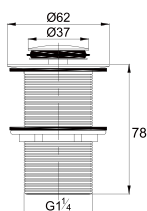

WTP 7811

Brass pop-up waste (without overflow)

- brass
- satin gold