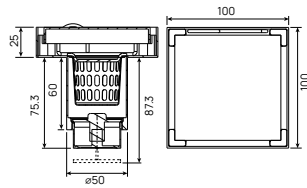

FDP 2201MB

Floor drain 100x100mm

- tile insert reversible
- flood resistant
- anti odour
- anti rat and roach
- pipe size: minimum 2"
- SUS 304
- matte black