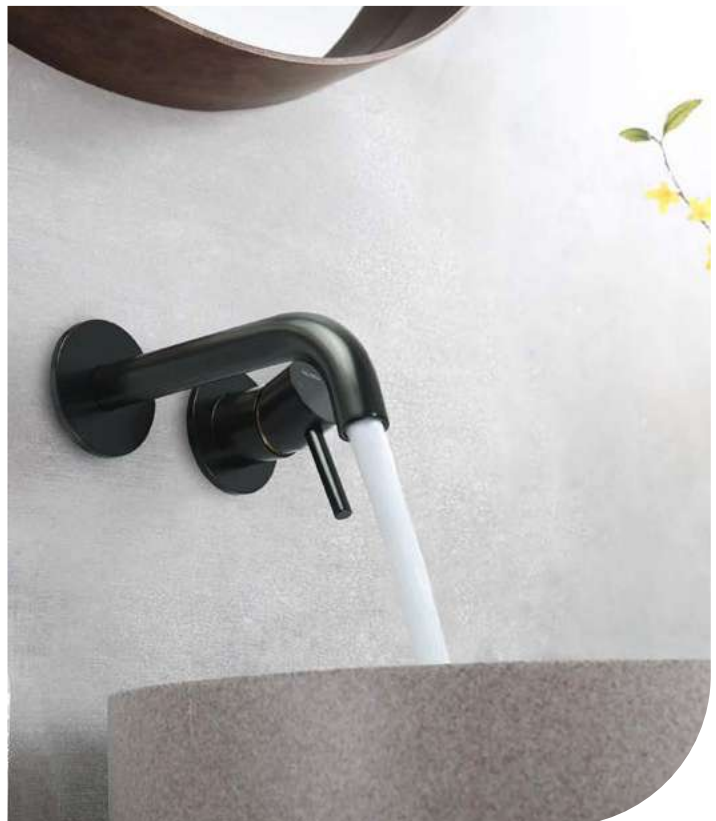

FCP 1835M

Eolica single lever concealed
basin mixer
Brass - Matte Black