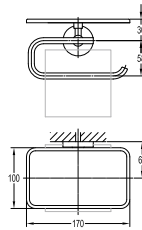

Aleena brass single towel bar 600mm

- brass
- titanium grey

BAP 8514

Aleena brass robe hook

- brass
- titanium grey

BAP 8515

Aleena brass toilet roll holder

- brass
- titanium grey