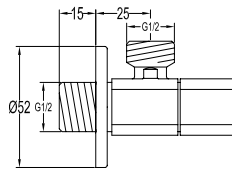

FLP 8502

PVC flexible hose

- 1/2" connection
- length: 150cm
- PVC
- revolflex 360°
- titanium grey

SAP 1201T

Shower arm ceiling-mounted

- 1/2" connection
- brass
- titanium grey

FCP 8577

Gallant 1/2" triangle valve