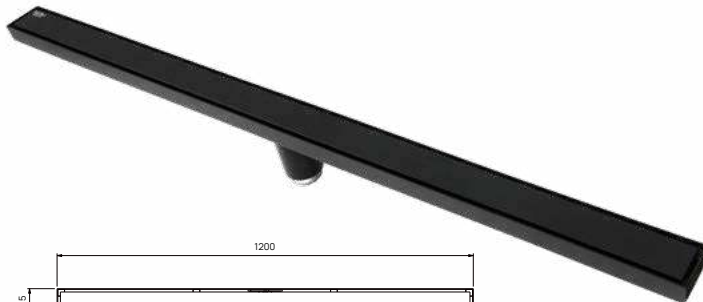

FDP 5212MB

Floor drain linear 1200x55mm

- tile insert reversible
- flood resistant
- anti odour
- anti rat and roach
- pipe size: minimum 2"
- SUS 304
- matte black