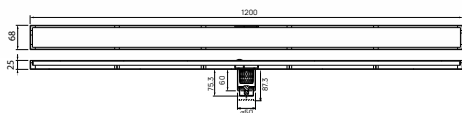

FDP 5110

Floor drain linear 100cm

- tile insert reversible
- flood resistant
- anti odour
- anti rat and roach
- pipe size: minimum 2"
- SUS 304
- satin durashield