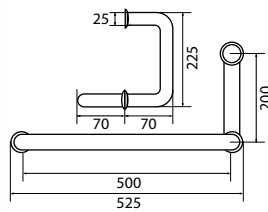

SHP 2203

Shower handle

- stainless steel SUS 304
- matte black