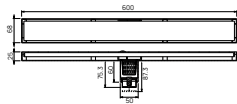

FDP 5103

Floor drain linear 30cm

- tile insert reversible
- flood resistant
- anti odour
- anti rat and roach
- pipe size: minimum 2"
- SUS 304
- satin durashield

FDP 5104

Floor drain linear 40cm

- tile insert reversible
- flood resistant
- anti odour
- anti rat and roach
- pipe size: minimum 2"
- SUS 304
- satin durashield