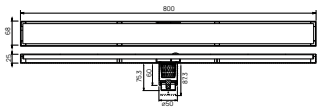

FDP 5108

Floor drain linear 80cm

- tile insert reversible
- flood resistant
- anti odour
- anti rat and roach
- pipe size: minimum 2"
- SUS 304
- satin durashield