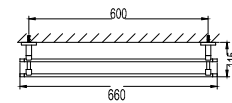

BAP 9303

Aleena brass double towel bar 600mm

- brass
- matte black