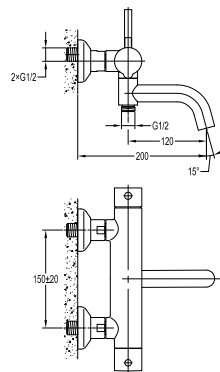

FCP 1802EG

Eolica single lever bath/shower mixer

- designed to run 2 outlets, spout as diverter
- for shower hose with a 1/2" connection
- swivel bath spout 180°
- brass
- everose gold

HSP 7101

Brass handshower

- 1-mode handshower
- brass
- everose gold