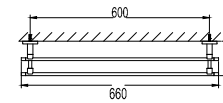

- brass
- satin gold

BAP 7807

Aleena brass towel shelf 600mm

- brass
- satin gold

BAP 7805

Aleena brass towel shelf 600mm

- brass
- satin gold

BAP 7803