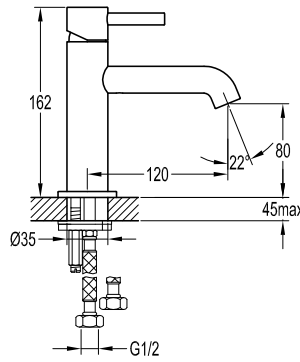

FCP 1841M

Eolica single lever monobloc
basin mixer
Brass - Matte Black

FCP 1835M

Eolica single lever concealed
basin mixer
Brass - Matte Black