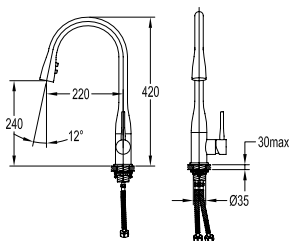

Brass pop-up waste (without overflow)

- brass
- matte black

SHP 2203

Shower handle

- stainless steel SUS 304
- matte black

TSP 3113

Toilet shower set 2-spray

- 2-mode shower head
- PVC flexible hose, revolflex 360°, 120cm, 1/2"
- full brass connector
- ABS
- matte black

TSP 9201

Brass toilet shower set

- brass shower head, full brass component
- brass flexible hose, revolflex 360°, 120cm, 1/2"
- full brass connector
- brass holder
- matte black

FCP 1852M

Eolica single lever pillar sink mixer