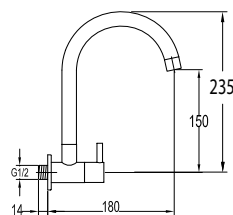

FCP 7862

Eolica 1/2" wall sink tap

- brass
- satin gold