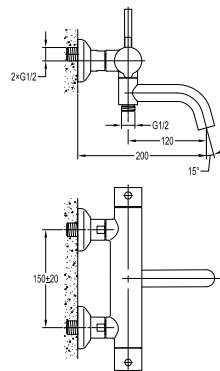

FCP 1802TG

Eolica single lever bath/shower mixer

- designed to run 2 outlets, spout as diverter
- for shower hose with a 1/2" connection
- swivel bath spout 180°
- brass
- titanium grey

HSP 3301TG

Brass handshower 2-spray

- 2-mode handshower
- easy clean shower spray
- brass
- titanium grey