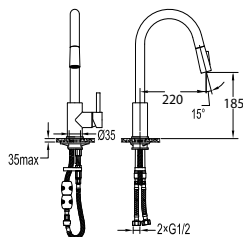

FCP 1853RB

Eolica single lever pillar sink mixer

- swivel spout 360°
- 2 spray-mode
- pull-out spray head
- knitted hose, 60cm, 1/2"
- brass
- red bronze