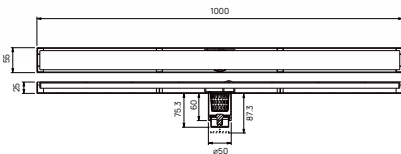

FDP 5210MB

Floor drain linear 1000x55mm

- tile insert reversible
- flood resistant
- anti odour
- anti rat and roach
- pipe size: minimum 2"
- SUS 304
- matte black