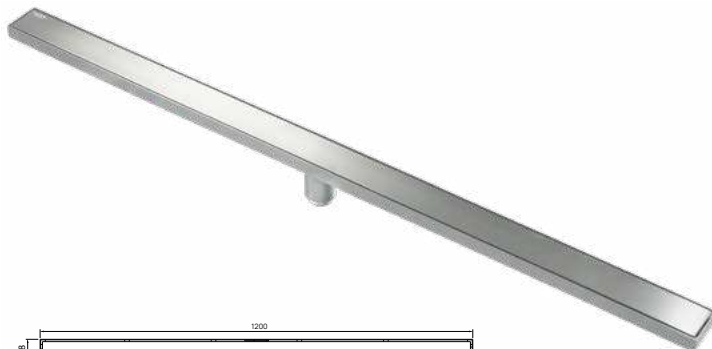

FDP 5112

Floor drain linear 120cm

- tile insert reversible
- flood resistant
- anti odour
- anti rat and roach
- pipe size: minimum 2"
- SUS 304
- satin durashield