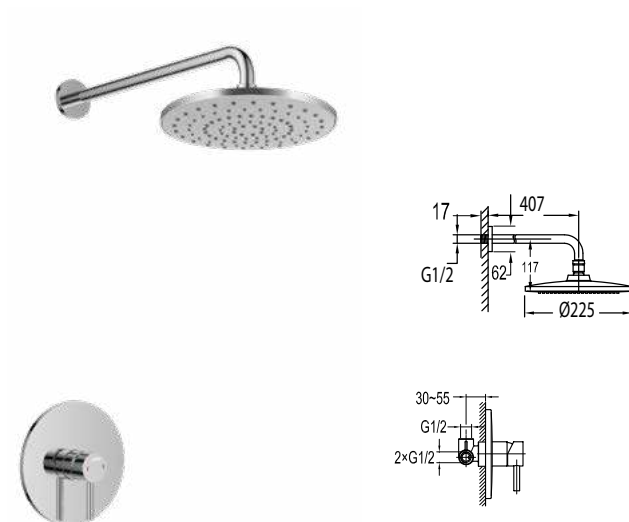

FCP 1816

Eolica 4-hole bath/shower mixer deck-mounted

- 1-mode brass handshower
- easy clean shower spray
- brass flexible hose, revolflex 360°, 180cm
- brass handshower
- brass
- chrome

FCP 1806

Eolica 5-hole bath/shower mixer deck-mounted

- 1-mode brass handshower
- easy clean shower spray
- brass flexible hose, revolflex 360°, 180cm
- brass handshower
- brass
- chrome

FCP 1802CH

Eolica single lever bath/shower mixer

- designed to run 2 outlets, spout as diverter
- for shower hose with a 1/2" connection
- swivel bath spout 180°
- brass
- chrome

HSP 3301CH

Brass handshower 2-spray

- 2-mode handshower
- easy clean shower spray
- brass
- chrome

FCP 1807CH

Eolica single lever concealed shower mixer with spout and handshower

- designed to run 2 outlets
- 2 inlets 1/2", 2 outlets 1/2"
- easy clean shower spray
- 2-mode brass handshower
- brass spout, 1/2" connection
- PVC flexible hose, revolflex 360°, 150cm, 1/2"
- brass
- chrome

FCP 1826

Eolica single lever concealed shower mixer with rainshower

- 2 inlets / 1 outlet, 1/2"
- air-injection shower technology
- ABS shower head Ø22.5cm
- easy clean shower spray
- overhead shower angle adjustable
- brass
- chrome