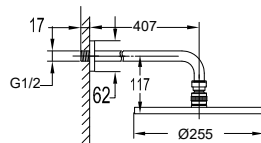

FCP 1826S

Eolica single lever concealed shower mixer with rainshower

- 2 inlets / 1 outlet, 1/2"
- air-injection shower technology
- brass shower head Ø25.5cm
- easy clean shower spray
- overhead shower angle adjustable
- brass
- satin gold