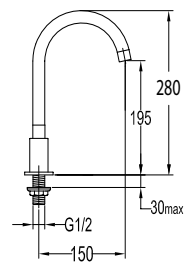

FCP 7861

Eolica 1/2" pillar sink tap

- brass
- satin gold