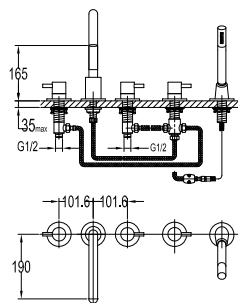

FCP 1816

Eolica 4-hole bath/shower mixer deck-mounted

- 1-mode brass handshower
- easy clean shower spray
- brass flexible hose, revolflex 360°, 180cm
- brass handshower
- brass
- chrome

FCP 1806

Eolica 5-hole bath/shower mixer deck-mounted