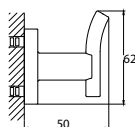

- brass
- matte black

BAP 9303

Aleena brass double towel bar 600mm

- brass
- matte black

BAP 9301

Aleena brass single towel bar 600mm

- brass
- matte black

BAP 9314