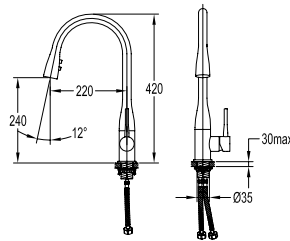

Brass pop-up waste (without overflow)

- brass
- chrome

SHP 2201

Shower handle

- stainless steel SUS 304
- polished

TSP 3111

Toilet shower set 2-spray

- 2-mode shower head
- PVC flexible hose, revolflex 360°, 120cm, 1/2"
- full brass connector
- ABS
- chrome

FCP 1851

Eolica single lever pillar sink mixer

- swivel spout 180°
- kintted hose, 60cm, 1/2"
- brass
- chrome

FCP 1852

Eolica single lever pillar sink mixer

- swivel spout 360°
- aerated spray / power spray
- kintted hose, 60cm, 1/2"
- brass
- chrome