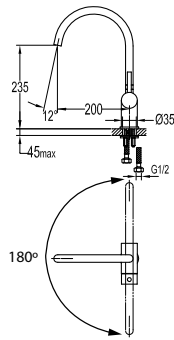

FCP 1851

Eolica single lever pillar sink mixer

- swivel spout 180°
- kintted hose, 60cm, 1/2"
- brass
- chrome