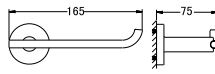

Aleena brass single towel bar 600mm

- brass
- titanium grey

BAP 8514

Aleena brass robe hook

- brass
- titanium grey

BAP 8515

Aleena brass toilet roll holder

- brass
- titanium grey