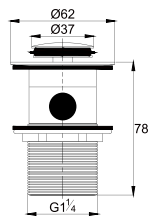

WTP 8301

Brass pop-up waste (with overflow)

- brass
- oil rubbed bronze