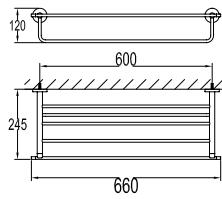

BAP 8507

Aleena brass towel shelf 600mm

- brass
- titanium grey