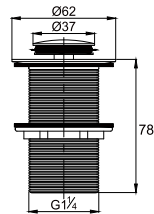

WTP 2211

Brass pop-up waste (without overflow)

- brass
- chrome