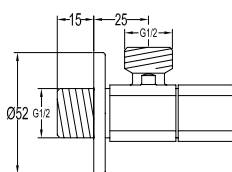

FLP 7203

PVC flexible hose

- 1/2" connection
- length: 150cm
- PVC
- revolflex 360°
- satin gold

HHP 7801

Handshower holder

- universal coupling
- brass
- satin gold

FCP 7877

Gallant 1/2" triangle valve