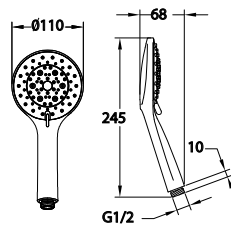

HSP 1502

ABS handshower 5-spray

- 5-mode handshower
- easy clean shower spray
- ABS
- chrome