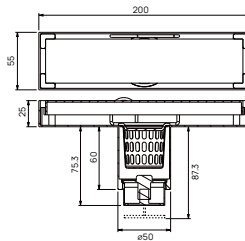

FDP 5202MB

Floor drain linear 200x55mm

- tile insert reversible
- flood resistant
- anti odour
- anti rat and roach
- pipe size: minimum 2"
- SUS 304
- matte black