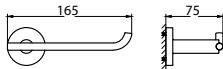

- brass
- oil rubbed bronze

BAP 2203RB

Eolica brass double towel bar 600mm

- brass
- red bronze

BAP 2214RB

Eolica brass robe hook

- brass
- red bronze

BAP 2215RB