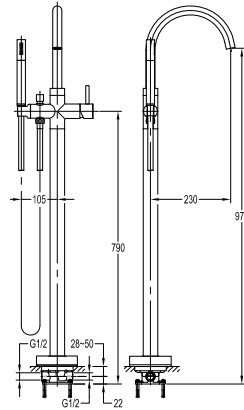

FCP 1805M

Eolica single lever bath/shower mixer floor-mounted

- 2-mode handshower
- easy clean shower spray
- PVC flexible hose, revofflex 360°, 150cm, 1/2"
- brass handshower
- pedestal with turnable adjustment
- brass
- matte black

FLP 9202

PVC flexible hose

- 1/2" connection
- length: 150cm
- PVC
- revofflex 360°
- matte black

FLP 9101

Brass flexible hose

- 1/2" connection
- length: 150cm
- brass
- revofflex 360°
- matte black