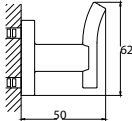

- brass
- satin nickel

BAP 2203SN

Eolica brass double towel bar 600mm

- brass
- satin nickel

BAP 2214SN

Eolica brass robe hook

- brass
- satin nickel

BAP 2215SN