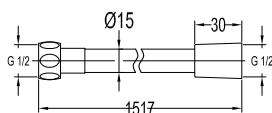

FLP 7205

PVC flexible hose

- 1/2" connection
- length: 150cm
- PVC
- revolflex 360°
- everose gold