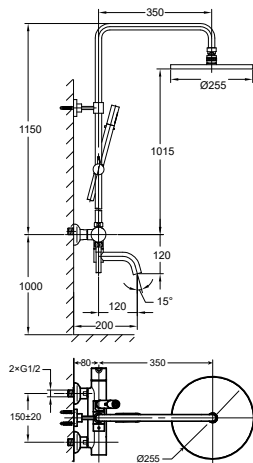

FCP 1809T

Eolica single lever bath/shower mixer with rainshower

- designed to run 3 outlets
- brass rainshower, Ø25.5cm
- air-injection shower technology
- swivel bath spout 180°
- easy clean shower spray
- 2-mode brass handshower
- PVC flexible hose, revolflex 360°, 150cm, 1/2"
- overhead shower angle adjustable
- brass
- titanium grey