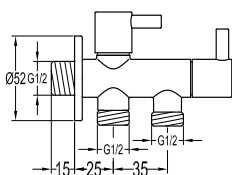

FCP 7878

Eolica 1/2" two-way triangle valve

- brass
- satin gold