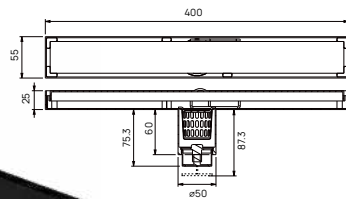

FDP 5202MB

Floor drain linear 200x55mm

- tile insert reversible
- flood resistant
- anti odour
- anti rat and roach
- pipe size: minimum 2"
- SUS 304
- matte black

FDP 5203MB

Floor drain linear 300x55mm

- tile insert reversible
- flood resistant
- anti odour
- anti rat and roach
- pipe size: minimum 2"
- SUS 304
- matte black