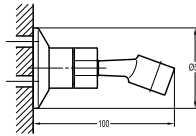

HHP 9301

Brass handshower holder

- universal coupling
- angle-adjustable
- brass
- matte black