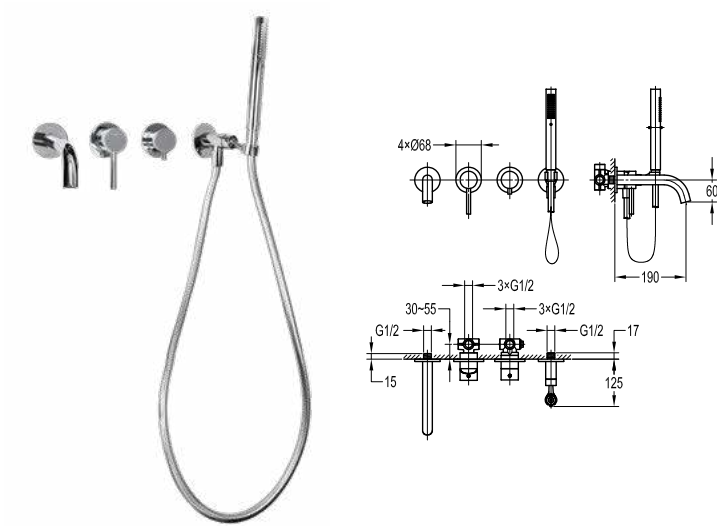

- 1-mode brass handshower
- easy clean shower spray
- brass flexible hose, revolflex 360°, 180cm
- brass handshower
- brass
- chrome

FCP 1802CH

Eolica single lever bath/shower mixer

- designed to run 2 outlets, spout as diverter
- for shower hose with a 1/2" connection
- swivel bath spout 180°
- brass
- chrome

HSP 3301CH

Brass handshower 2-spray

- 2-mode handshower
- easy clean shower spray
- brass
- chrome

FCP 1807CH

Eolica single lever concealed shower mixer with spout and handshower

- designed to run 2 outlets
- 2 inlets 1/2", 2 outlets 1/2"
- easy clean shower spray
- 2-mode brass handshower
- brass spout, 1/2" connection
- PVC flexible hose, revolflex 360°, 150cm, 1/2"
- brass
- chrome

FCP 1826

Eolica single lever concealed shower mixer with rainshower

- 2 inlets / 1 outlet, 1/2"
- air-injection shower technology
- ABS shower head Ø22.5cm
- easy clean shower spray
- overhead shower angle adjustable
- brass
- chrome

FCP 1827

Eolica single lever concealed shower mixer with rainshower and handshower

- designed to run 2 outlets
- 2 inlets 1/2", 2 outlets 1/2"
- ABS rainshower, Ø22.5cm
- easy clean shower spray
- 5-mode ABS handshower
- PVC flexible hose, revolflex 360°, 150cm, 1/2"
- overhead shower angle adjustable
- brass
- chrome