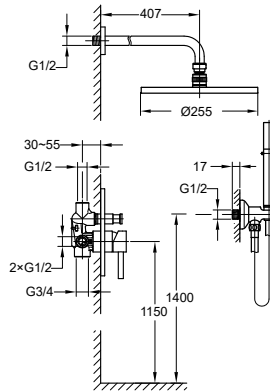

FCP 1827S

Eolica single lever concealed shower mixer with rainshower and handshower

- designed to run 2 outlets
- 2 inlets 1/2", 2 outlets 1/2"
- air-injection shower technology
- brass rainshower, Ø25.5cm
- easy clean shower spray
- 2-mode brass handshower
- PVC flexible hose, revoflex 360°, 150cm, 1/2"
- overhead shower angle adjustable
- brass
- satin gold