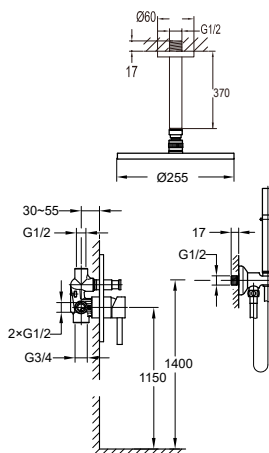

FCP 1827M + SAP 9337

Eolica single lever concealed shower mixer with rainshower and handshower

- designed to run 2 outlets
- 2 inlets 1/2", 2 outlets 1/2"
- air-injection shower technology
- brass rainshower, Ø25.5cm
- easy clean shower spray
- 2-mode brass handshower
- PVC flexible hose, revolflex 360°, 150cm, 1/2"
- overhead shower angle adjustable
- brass
- matte black