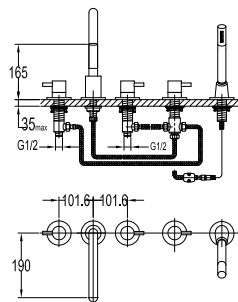

FCP 1816S

Eolica 4-hole bath/shower mixer deck-mounted

- 1-mode brass handshower
- easy clean shower spray
- brass flexible hose, revolflex 360°, 180cm
- brass handshower
- brass
- satin gold

FCP 1806S

Eolica 5-hole bath/shower mixer deck-mounted