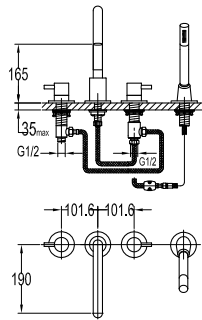

- knitted hoses, 40cm, 1/2"
- brass
- titanium grey

FCP 1835T

Eolica single lever concealed basin mixer

- solid brass construction
- brass
- titanium grey

FCP 1836T

Eolica two-handle 8" basin mixer

- brass
- titanium grey