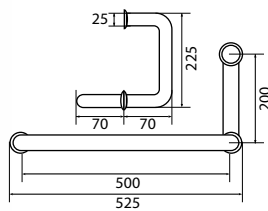

Brass pop-up waste (without overflow)

- brass
- chrome

SHP 2201

Shower handle

- stainless steel SUS 304
- polished

TSP 3111

Toilet shower set 2-spray

- 2-mode shower head
- PVC flexible hose, revolflex 360°, 120cm, 1/2"
- full brass connector
- ABS
- chrome