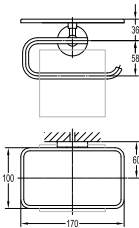

BAP 7822

Aleena brass toilet roll holder
· brass
· satin gold