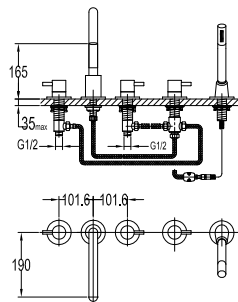

FCP 1806E

Eolica 5-hole bath/shower mixer deck-mounted

- 1-mode brass handshower
- easy clean shower spray
- brass flexible hose, revolflex 360°, 180cm
- brass handshower
- brass
- everose gold