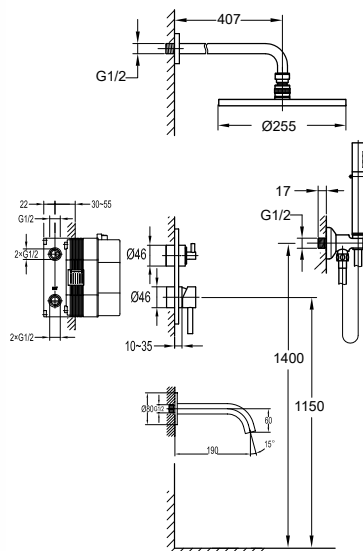

FCP 1829M

Eolica single lever concealed shower mixer with spout, rainshower and handshower

- designed to run 3 outlets
- 2 inlets 1/2", 3 outlets 1/2"
- air-injection shower technology
- brass rainshower, Ø25.5cm
- easy clean shower spray
- 2-mode brass handshower
- brass spout, 1/2" connection
- PVC flexible hose, revolflex 360°, 150cm, 1/2"
- overhead shower angle adjustable
- brass
- matte black