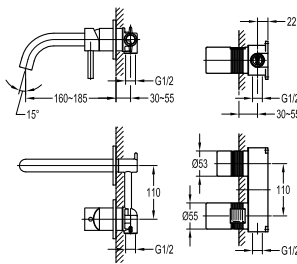

FCP 1835SN

Eolica single lever concealed basin mixer

- solid brass construction
- brass
- satin nickel