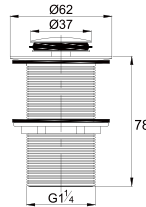

WTP 9211

Brass pop-up waste (without overflow)

- brass
- matte black