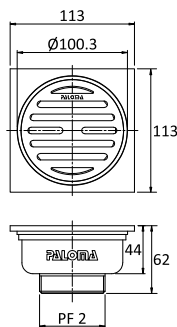

FDP 1106

Floor drain

- anti odour
- anti rat and roach
- pipe size: 2" - 3½"
- brass
- chrome