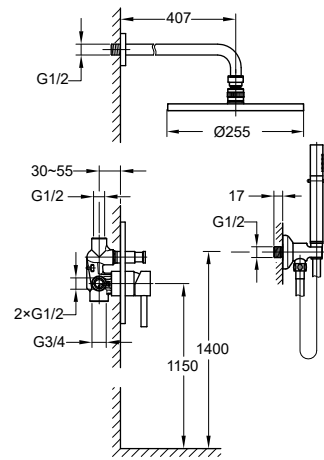

FCP 1827T

Eolica single lever concealed shower mixer
with rainshower and handshower
Brass - Titanium Grey