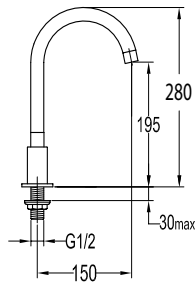

FCP 9261

Eolica 1/2" pillar sink tap

- brass
- matte black