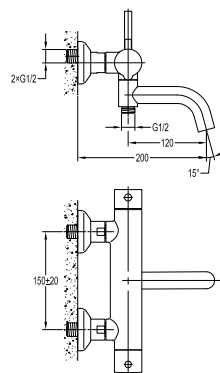

FCP 1802MB

Eolica single lever bath/shower mixer

- designed to run 2 outlets, spout as diverter
- for shower hose with a 1/2" connection
- swivel bath spout 180°
- brass
- matte black

HSP 3301MB

Brass handshower 2-spray

- 2-mode handshower
- easy clean shower spray
- brass
- matte black