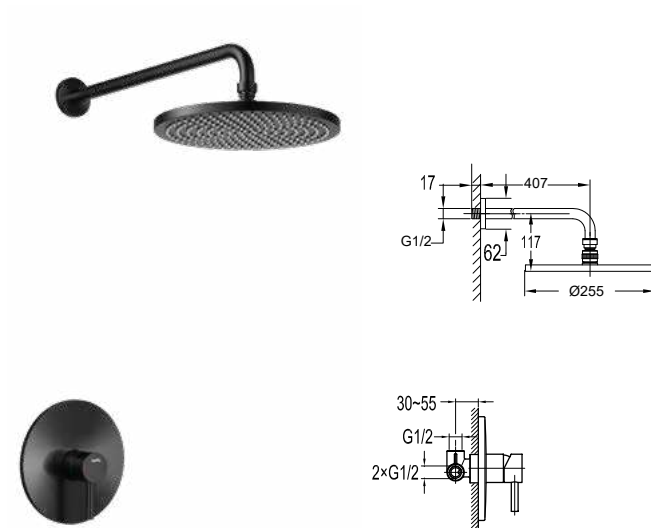

FCP 1816M

Eolica 4-hole bath/shower mixer deck-mounted

- 1-mode brass handshower
- easy clean shower spray
- brass flexible hose, revolflex 360°, 180cm
- brass handshower
- brass
- matte black

FCP 1806M

Eolica 5-hole bath/shower mixer deck-mounted

- 1-mode brass handshower
- easy clean shower spray
- brass flexible hose, revolflex 360°, 180cm
- brass handshower
- brass
- matte black

FCP 1802MB

Eolica single lever bath/shower mixer

- designed to run 2 outlets, spout as diverter
- for shower hose with a 1/2" connection
- swivel bath spout 180°
- brass
- matte black

HSP 3301MB

Brass handshower 2-spray

- 2-mode handshower
- easy clean shower spray
- brass
- matte black

FCP 1807MB

Eolica single lever concealed shower mixer with spout and handshower

- designed to run 2 outlets
- 2 inlets 1/2", 2 outlets 1/2"
- easy clean shower spray
- 2-mode brass handshower
- brass spout, 1/2" connection
- PVC flexible hose, revolflex 360°, 150cm, 1/2"
- brass
- matte black

FCP 1826M

Eolica single lever concealed shower mixer with rainshower

- 2 inlets / 1 outlet, 1/2"
- air-injection shower technology
- brass shower head Ø25.5cm
- easy clean shower spray
- overhead shower angle adjustable
- brass
- matte black