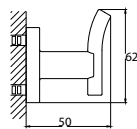

BAP 8514

Aleena brass robe hook

- brass
- titanium grey