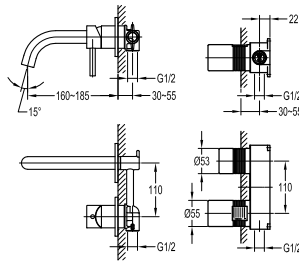

- knitted hoses, 40cm, 1/2"
- brass
- matte black

FCP 1835M

Eolica single lever concealed basin mixer

- solid brass construction
- brass
- matte black

FCP 1836M

Eolica two-handle 8" basin mixer

- brass
- matte black