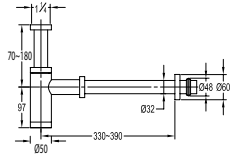

BTP 7601

Brass basin bottle-trap (with pop-up pipe)
with checkout

- brass
- everose gold