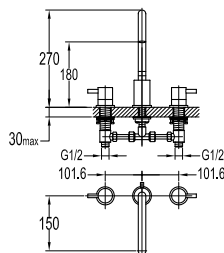

FCP 1836T

Eolica two-handle 8" basin mixer

- brass
- titanium grey