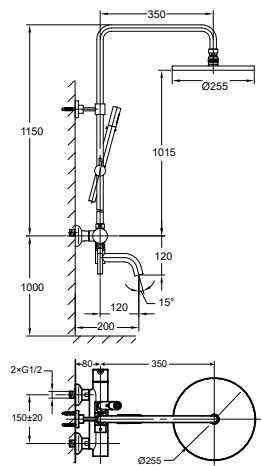

FCP 1809T

Eolica single lever bath / shower mixer
with rainshower
Brass - Titanium Grey