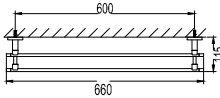

- brass
- oil rubbed bronze

BAP 2203RB

Eolica brass double towel bar 600mm

- brass
- red bronze

BAP 2214RB

Eolica brass robe hook

- brass
- red bronze

BAP 2215RB