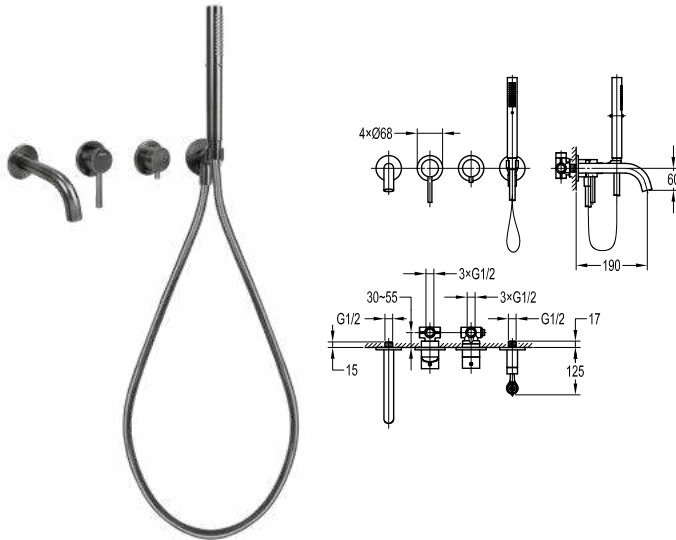

Eolica 5-hole bath/shower mixer deck-mounted

- 1-mode brass handshower
- easy clean shower spray
- brass flexible hose, revolflex 360°, 180cm
- brass handshower
- brass
- titanium grey

FCP 1802TG

Eolica single lever bath/shower mixer

- designed to run 2 outlets, spout as diverter
- for shower hose with a 1/2" connection
- swivel bath spout 180°
- brass
- titanium grey

HSP 3301TG

Brass handshower 2-spray

- 2-mode handshower
- easy clean shower spray
- brass
- titanium grey

FCP 1807TG

Eolica single lever concealed shower mixer with spout and handshower

- designed to run 2 outlets
- 2 inlets 1/2", 2 outlets 1/2"
- easy clean shower spray
- 2-mode brass handshower
- brass spout, 1/2" connection
- PVC flexible hose, revolflex 360°, 150cm, 1/2"
- brass
- titanium grey

FCP 1826T

Eolica single lever concealed shower mixer with rainshower

- 2 inlets / 1 outlet, 1/2"
- air-injection shower technology
- brass shower head Ø25.5cm
- easy clean shower spray
- overhead shower angle adjustable
- brass
- titanium grey