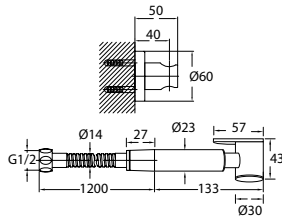

TSP 7601

Brass toilet shower set

- brass shower head, full brass component
- brass flexible hose, revoflex 360°, 120cm, 1/2"
- full brass connector
- brass holder
- everose gold