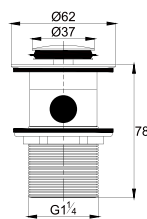

- brass
- titanium grey

FCP 8578

Eolica 1/2" two-way triangle valve

- brass
- titanium grey

BTP 8501

Brass basin bottle-trap (with pop-up pipe) with checkout

- brass
- titanium grey

WTP 8501