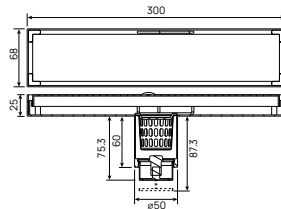

FDP 5103

Floor drain linear 30cm

- tile insert reversible
- flood resistant
- anti odour
- anti rat and roach
- pipe size: minimum 2"
- SUS 304
- satin durashield