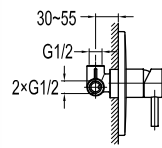

FCP 1826E

Eolica single lever concealed shower mixer with rainshower

- 2 inlets / 1 outlet, 1/2"
- air-injection shower technology
- brass shower head Ø25.5cm
- easy clean shower spray
- overhead shower angle adjustable
- brass
- everose gold