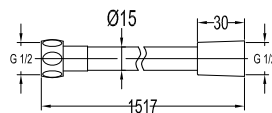

FLP 9202

PVC flexible hose

- 1/2" connection
- length: 150cm
- PVC
- revofflex 360°
- matte black