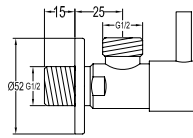

FCP 1877

Eolica 1/2" triangle valve

- brass
- chrome