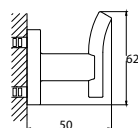

Aleena brass double towel bar 600mm

- brass
- satin gold

BAP 7801

Aleena brass single towel bar 600mm

- brass
- satin gold

BAP 7814

Aleena brass robe hook

- brass
- satin gold