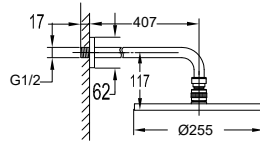

FCP 1826E

Eolica single lever concealed shower mixer with rainshower

- 2 inlets / 1 outlet, 1/2"
- air-injection shower technology
- brass shower head Ø25.5cm
- easy clean shower spray
- overhead shower angle adjustable
- brass
- everose gold