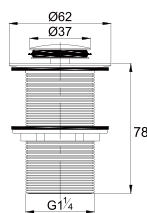

WTP 8511

Brass pop-up waste (without overflow)

- brass
- titanium grey