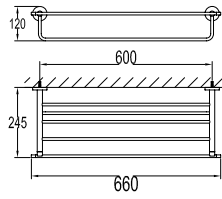

BAP 9307

Aleena brass towel shelf 600mm

- brass
- matte black