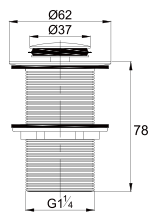

WTP 8311

Brass pop-up waste (without overflow)

- brass
- oil rubbed bronze