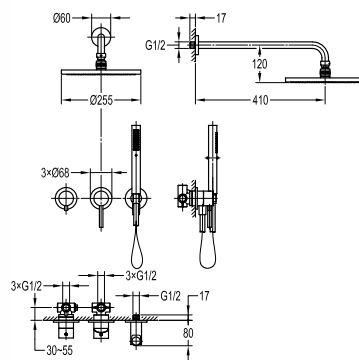

FCP 1828SG

Eolica single lever concealed shower mixer with rainshower and handshower

- designed to run 2 outlets
- 2 inlets 1/2", 2 outlets 1/2"
- air-injection shower technology
- brass rainshower, Ø25.5cm
- easy clean shower spray
- 2-mode brass handshower
- PVC flexible hose, revoflex 360°, 150cm, 1/2"
- overhead shower angle adjustable
- brass
- satin gold