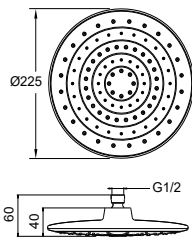

RSP 1135

8" rainshower round

- 1/2" connection
- ABS rainshower, Ø22.5cm
- easy clean shower spray
- ABS
- chrome