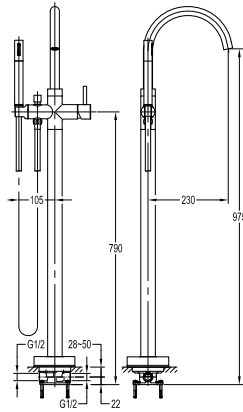

FCP 1805T

Eolica single lever bath/shower mixer floor-mounted

- 2-mode handshower
- easy clean shower spray
- PVC flexible hose, revolflex 360°, 150cm, 1/2"
- brass handshower
- pedestal with turnable adjustment
- brass
- titanium grey