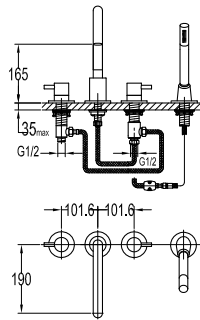

- knitted hoses, 40cm, 1/2"
- brass
- satin gold

FCP 1835S

Eolica single lever concealed basin mixer

- solid brass construction
- brass
- satin gold

FCP 1836S

Eolica two-handle 8" basin mixer

- brass
- satin gold