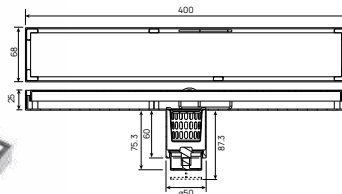

FDP 5103

Floor drain linear 30cm

- tile insert reversible
- flood resistant
- anti odour
- anti rat and roach
- pipe size: minimum 2"
- SUS 304
- satin durashield

FDP 5104

Floor drain linear 40cm

- tile insert reversible
- flood resistant
- anti odour
- anti rat and roach
- pipe size: minimum 2"
- SUS 304
- satin durashield