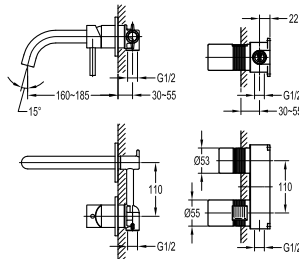

FCP 1835T

Eolica single lever concealed basin mixer

- solid brass construction
- brass
- titanium grey