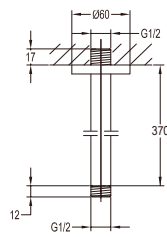

FLP 9202

PVC flexible hose

- 1/2" connection
- length: 150cm
- PVC
- revofflex 360°
- matte black

FLP 9101

Brass flexible hose

- 1/2" connection
- length: 150cm
- brass
- revofflex 360°
- matte black

SAP 9337