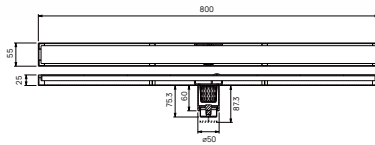

FDP 5208MB

Floor drain linear 800x55mm

- tile insert reversible
- flood resistant
- anti odour
- anti rat and roach
- pipe size: minimum 2"
- SUS 304
- matte black