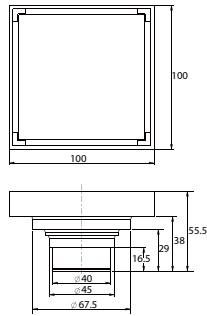

FDP 9101

Floor drain

- tile insert reversible
- flood resistant
- anti odour
- anti rat and roach
- pipe size: 1½" - 3½"
- brass
- matte black