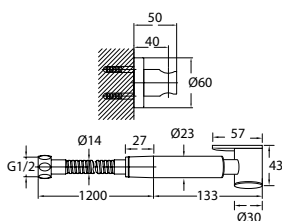

Brass pop-up waste (without overflow)

- brass
- matte black

SHP 2203

Shower handle

- stainless steel SUS 304
- matte black

TSP 3113

Toilet shower set 2-spray

- 2-mode shower head
- PVC flexible hose, revolflex 360°, 120cm, 1/2"
- full brass connector
- ABS
- matte black