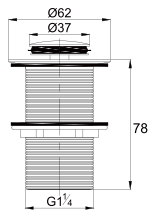

WTP 2211SN

Brass pop-up waste (without overflow)

- brass
- satin nickel