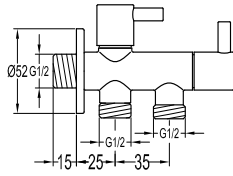

FCP 1878SN

Eolica 1/2" two-way triangle valve

- brass
- satin nickel