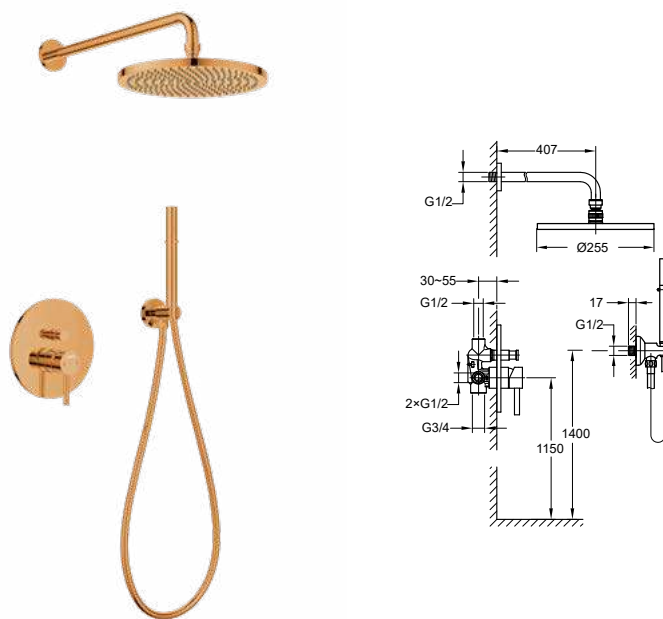

Aleena brass double towel bar 600mm

- brass
- satin gold

BAP 7801

Aleena brass single towel bar 600mm

- brass
- satin gold

BAP 7814

Aleena brass robe hook

- brass
- satin gold

BAP 7815

Aleena brass toilet roll holder
· brass
· satin gold

BAP 7822

Aleena brass toilet roll holder
· brass
· satin gold

EOLICA

PVD EVEROSE GOLD

Series

FCP 1841E
Eolica single lever monobloc
basin mixer
Brass - Everose Gold

FCP 1835E

Eolica single lever concealed
basin mixer
Brass - Everose Gold

FCP 1827E

Eolica single lever concealed shower mixer
with rainshower and handshower
Brass - Everose Gold

BAP 7601

Callista brass single towel bar 600mm
Brass - Everose Gold