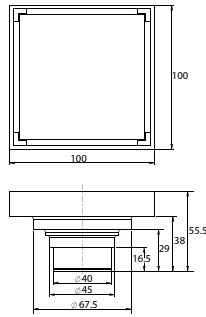

FDP 2101

Floor drain

- tile insert reversible
- flood resistant
- anti odour
- anti rat and roach
- pipe size: 1½" - 3½"
- brass
- chrome

FDP 2102

Floor drain

- tile insert reversible
- flood resistant
- anti odour
- anti rat and roach
- pipe size: 1½" - 4"
- brass
- chrome