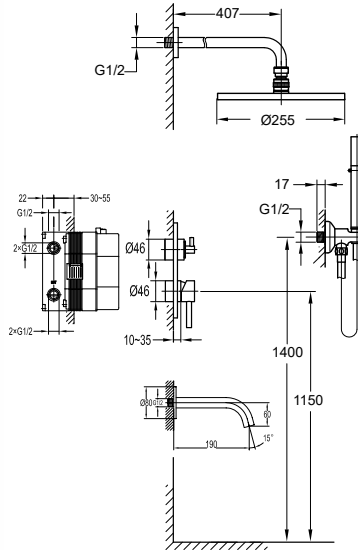

FCP 1829S

Eolica single lever concealed shower mixer with spout, rainshower and handshower

- designed to run 3 outlets
- 2 inlets 1/2", 3 outlets 1/2"
- air-injection shower technology
- brass rainshower, Ø25.5cm
- easy clean shower spray
- 2-mode brass handshower
- brass spout, 1/2" connection
- PVC flexible hose, revolflex 360°, 150cm, 1/2"
- overhead shower angle adjustable
- brass
- satin gold