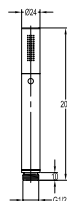

HSP 3301TG

Brass handshower 2-spray

- 2-mode handshower
- easy clean shower spray
- brass
- titanium grey