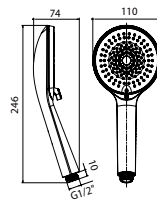

SSP 9401

Shower set with holder 4-jets round

- 4-mode handshower
- PVC flexible hose, revolflex 360°, 150cm, 1/2"
- ABS handshower
- universal rotating ABS shower holder
- matte black