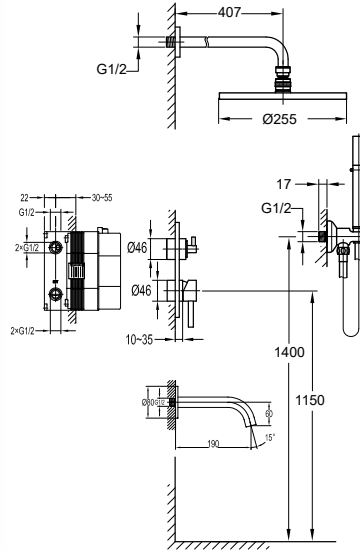

FCP 1829E

Eolica single lever concealed shower mixer with spout, rainshower and handshower

- designed to run 3 outlets
- 2 inlets 1/2", 3 outlets 1/2"
- air-injection shower technology
- brass rainshower, Ø25.5cm
- easy clean shower spray
- 2-mode brass handshower
- brass spout, 1/2" connection
- PVC flexible hose, revoflex 360°, 150cm, 1/2"
- overhead shower angle adjustable
- brass
- everose gold