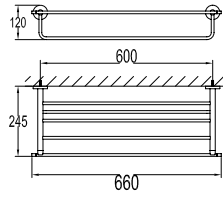

BAP 7807

Aleena brass towel shelf 600mm

- brass
- satin gold