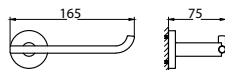

BAP 7615

Callista brass toilet roll holder

- brass
- everose gold