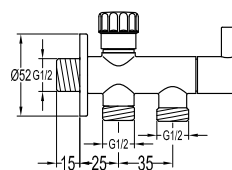

FCP 1878

Eolica 1/2" two-way triangle valve

- brass
- chrome