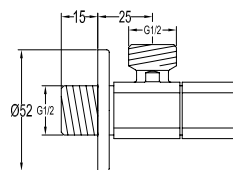

- 1/2" connection
- brass
- chrome

RSP 1135

8" rainshower round

- 1/2" connection
- ABS rainshower, Ø22.5cm
- easy clean shower spray
- ABS
- chrome

HHP 1101

Shower outlet elbow with handshower holder

- for shower hose with a 1/2" connection
- universal coupling
- brass
- chrome