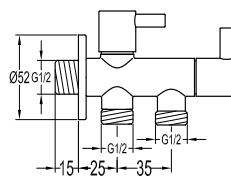

FCP 9278

Eolica 1/2" two-way triangle valve

- brass
- matte black