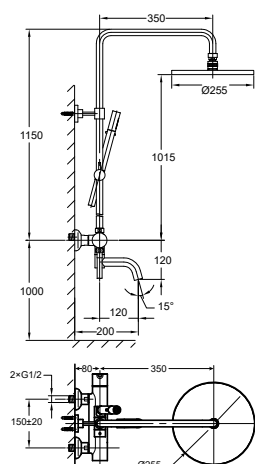

FCP 1828MB + SAP 9337

Eolica single lever concealed shower mixer with rainshower and handshower

- designed to run 2 outlets
- 2 inlets 1/2", 2 outlets 1/2"
- air-injection shower technology
- brass rainshower, Ø25.5cm
- easy clean shower spray
- 2-mode brass handshower
- PVC flexible hose, revolflex 360°, 150cm, 1/2"
- overhead shower angle adjustable
- brass
- matte black

FCP 1829M

Eolica single lever concealed shower mixer with spout, rainshower and handshower

- designed to run 3 outlets
- 2 inlets 1/2", 3 outlets 1/2"
- air-injection shower technology
- brass rainshower, Ø25.5cm
- easy clean shower spray
- 2-mode brass handshower
- brass spout, 1/2" connection
- PVC flexible hose, revolflex 360°, 150cm, 1/2"
- overhead shower angle adjustable
- brass
- matte black