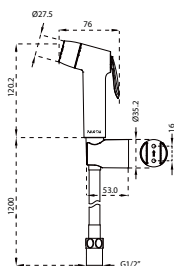

TSP 3113

Toilet shower set 2-spray

- 2-mode shower head
- PVC flexible hose, revolflex 360°, 120cm, 1/2"
- full brass connector
- ABS
- matte black