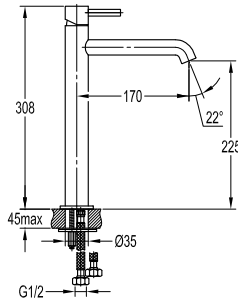

BAP 7603

Callista brass double towel shelf 600mm
Brass - Everose Gold

FCP 1841E

Eolica single lever monobloc basin mixer

- knitted hoses, 40cm, 1/2"
- brass
- everose gold

FCP 1843E

Eolica single lever monobloc basin mixer