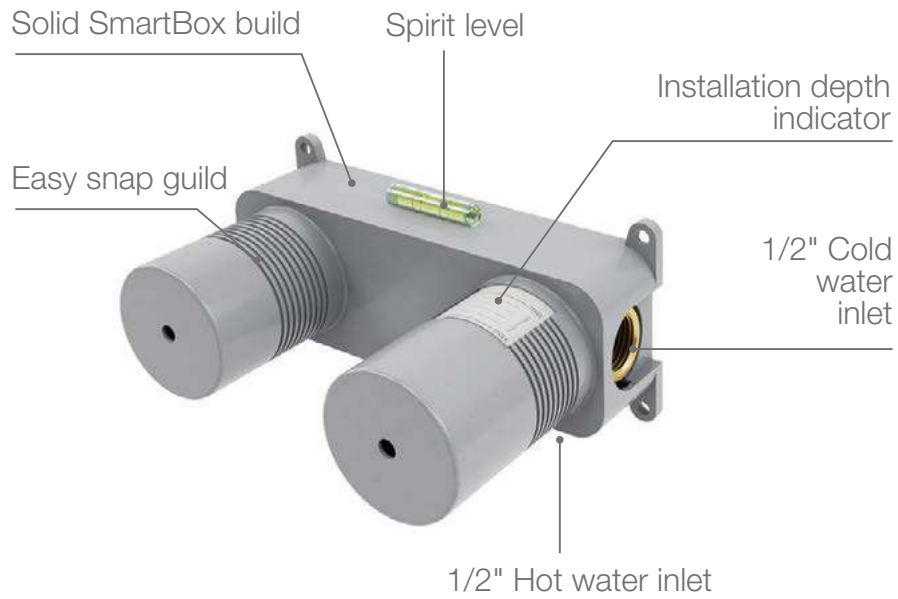

Air-Injection rainshower

Infuse air into water to create soft and full rain droplets.

Water-saving

Environmentally friendly by the efficient use of water.

Easy to clean

Silica gel spout, easy to clean and anti-clog.

SMARTBOX

SMARTBOX makes the wall-embedding simple and clear. SMARTBOX has multiple fixing and locking ways. Thus it is suitable for any wall structure. SMARTBOX can match other handles or cover plates of concealed 4-way and 5-way mixer with diverter.