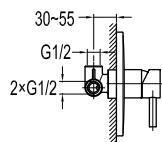

FCP 1826S

Eolica single lever concealed shower mixer with rainshower

- 2 inlets / 1 outlet, 1/2"
- air-injection shower technology
- brass shower head Ø25.5cm
- easy clean shower spray
- overhead shower angle adjustable
- brass
- satin gold