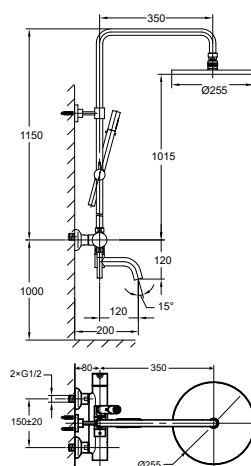

FCP 1809E

Eolica single lever bath/shower mixer with rainshower

- designed to run 3 outlets
- brass rainshower, Ø25.5cm
- air-injection shower technology
- swivel bath spout 180°
- easy clean shower spray
- 2-mode brass handshower
- PVC flexible hose, revoflex 360°, 150cm, 1/2"
- overhead shower angle adjustable
- brass
- everose gold