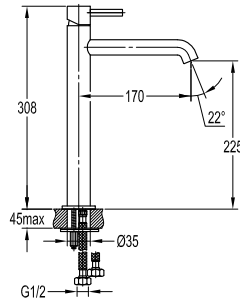

HSP 9301
Brass handshower 2-spray
Brass - Matte Black

FCP 1841M

Eolica single lever monobloc basin mixer

- knitted hoses, 40cm, 1/2"
- brass
- matte black

FCP 1843M

Eolica single lever monobloc basin mixer