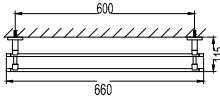

- brass
- satin nickel

BAP 2203SN

Eolica brass double towel bar 600mm

- brass
- satin nickel

BAP 2214SN

Eolica brass robe hook

- brass
- satin nickel

BAP 2215SN