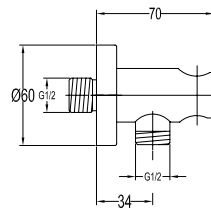

- 1/2" connection
- brass
- chrome

RSP 1135

8" rainshower round

- 1/2" connection
- ABS rainshower, Ø22.5cm
- easy clean shower spray
- ABS
- chrome

HHP 1101

Shower outlet elbow with handshower holder

- for shower hose with a 1/2" connection
- universal coupling
- brass
- chrome