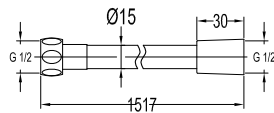

FLP 8502

PVC flexible hose

- 1/2" connection
- length: 150cm
- PVC
- revolflex 360°
- titanium grey