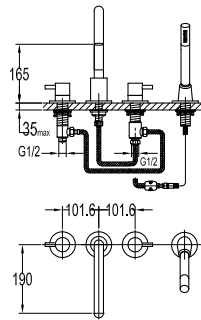

WTP 2211
Brass pop-up waste
(without overflow)
Brass - Chrome

FCP 1835
Eolica single lever concealed
basin mixer
Brass - Chrome

FCP 1809
Eolica single lever bath / shower
mixer with rainshower
Brass - Chrome