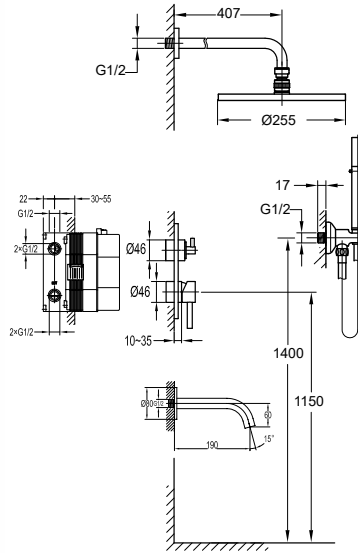

FCP 1829T

Eolica single lever concealed shower mixer with spout, rainshower and handshower

- designed to run 3 outlets
- 2 inlets 1/2", 3 outlets 1/2"
- air-injection shower technology
- brass rainshower, Ø25.5cm
- easy clean shower spray
- 2-mode brass handshower
- brass spout, 1/2" connection
- PVC flexible hose, revolflex 360°, 150cm, 1/2"
- overhead shower angle adjustable
- brass
- titanium grey