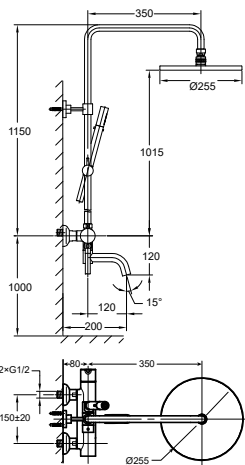

FCP 1809M

Eolica single lever bath / shower mixer
with rainshower
Brass - Matte Black