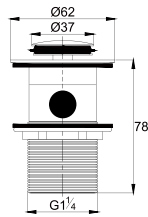

WTP 2201SN

Brass pop-up waste (with overflow)

- brass
- satin nickel