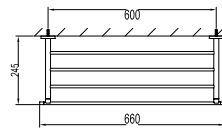

BAP 8505

Aleena brass towel shelf 600mm

- brass
- titanium grey