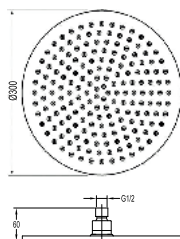

FLP 7205

PVC flexible hose

- 1/2" connection
- length: 150cm
- PVC
- revolflex 360°
- everose gold

RSP 7622

12" Brass rainshower

- 1/2" connection
- brass rainshower, Ø30cm
- easy clean shower spray
- brass
- everose gold