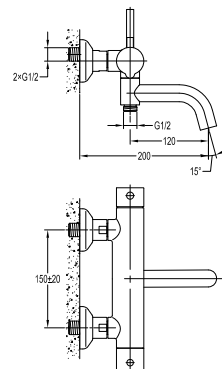

FCP 1802CH

Eolica single lever bath/shower mixer

- designed to run 2 outlets, spout as diverter
- for shower hose with a 1/2" connection
- swivel bath spout 180°
- brass
- chrome

HSP 3301CH

Brass handshower 2-spray

- 2-mode handshower
- easy clean shower spray
- brass
- chrome