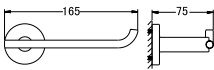

Aleena brass double towel bar 600mm

- brass
- satin gold

BAP 7801

Aleena brass single towel bar 600mm

- brass
- satin gold

BAP 7814

Aleena brass robe hook

- brass
- satin gold