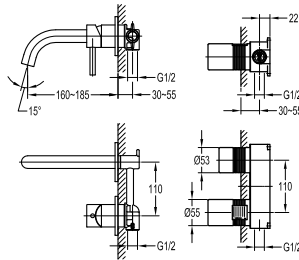

FCP 1835E

Eolica single lever concealed basin mixer

- solid brass construction
- brass
- everose gold