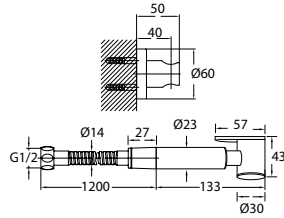

Brass pop-up waste (with overflow)

- brass
- titanium grey

WTP 8511

Brass pop-up waste (without overflow)

- brass
- titanium grey

TSP 8501

Brass toilet shower set

- brass shower head, full brass component
- brass flexible hose, revolflex 360°, 120cm, 1/2"
- full brass connector
- brass holder
- titanium grey