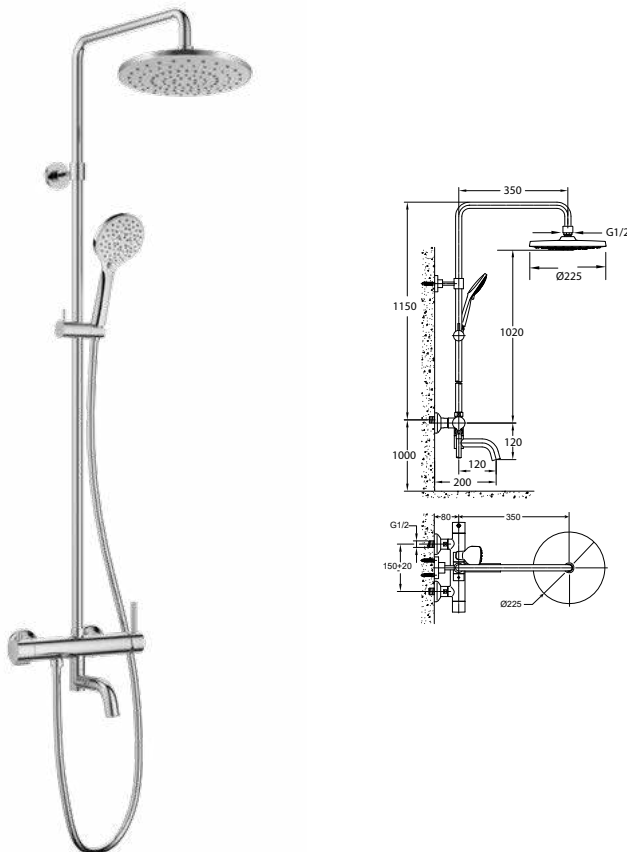

FCP 1828CH

Eolica single lever concealed shower mixer with rainshower and handshower

- designed to run 2 outlets
- 2 inlets 1/2", 2 outlets 1/2"
- air-injection shower technology
- brass rainshower, Ø25.5cm
- easy clean shower spray
- 2-mode brass handshower
- PVC flexible hose, revolflex 360°, 150cm, 1/2"
- overhead shower angle adjustable
- brass
- chrome

FCP 1829

Eolica single lever concealed shower mixer with spout, rainshower and handshower

- designed to run 3 outlets
- 2 inlets 1/2", 3 outlets 1/2"
- air-injection shower technology
- ABS rainshower, Ø22.5cm
- easy clean shower spray
- 5-mode ABS handshower
- brass spout, 1/2" connection
- PVC flexible hose, revolflex 360°, 150cm, 1/2"
- overhead shower angle adjustable
- brass
- chrome

FCP 1809

Eolica single lever bath/shower mixer with rainshower

- designed to run 3 outlets
- ABS rainshower, Ø22.5cm
- swivel bath spout 180°
- easy clean shower spray
- 5-mode ABS handshower
- PVC flexible hose, revolflex 360°, 150cm, 1/2"
- overhead shower angle adjustable
- brass
- chrome

FCP 1805

Eolica single lever bath/shower mixer floor-mounted

- 2-mode handshower
- easy clean shower spray
- PVC flexible hose, revolflex 360°, 150cm, 1/2"
- brass handshower
- pedestal with turnable adjustment
- brass
- chrome