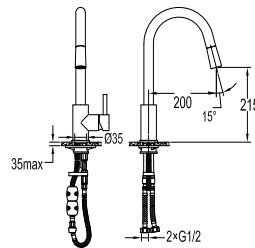

FLP 7203

PVC flexible hose

- 1/2" connection
- length: 150cm
- PVC
- revolflex 360°
- satin gold

HHP 7801

Handshower holder

- universal coupling
- brass
- satin gold

FCP 7877

Gallant 1/2" triangle valve

Brass pop-up waste (with overflow)

- brass
- satin gold

WTP 7811

Brass pop-up waste (without overflow)

- brass
- satin gold

SHP 2202

Shower handle

- stainless steel SUS 304
- satin gold

TSP 7801

Brass toilet shower set

- brass shower head, full brass component
- brass flexible hose, revolflex 360°, 120cm, 1/2"
- full brass connector
- brass holder
- satin gold

FCP 1853SG

Eolica single lever pillar sink mixer