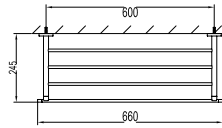

BAP 9305

Aleena brass towel shelf 600mm

- brass
- matte black