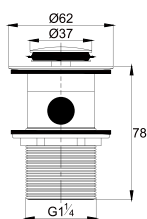

- brass
- satin gold

FCP 7878

Eolica 1/2" two-way triangle valve

- brass
- satin gold

BTP 7801

Brass basin bottle-trap (with pop-up pipe) with checkout

- brass
- satin gold

WTP 7801