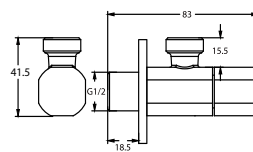

FCP 9191

Gallant 1/2" angle valve

- brass
- matte black