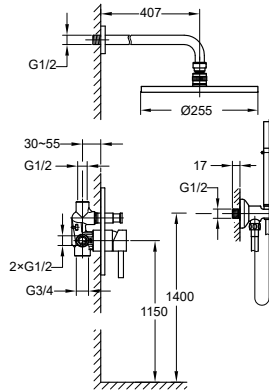

FCP 1827M

Eolica single lever concealed shower mixer with rainshower and handshower

- designed to run 2 outlets
- 2 inlets 1/2", 2 outlets 1/2"
- air-injection shower technology
- brass rainshower, Ø25.5cm
- easy clean shower spray
- 2-mode brass handshower
- PVC flexible hose, revolflex 360°, 150cm, 1/2"
- overhead shower angle adjustable
- brass
- matte black