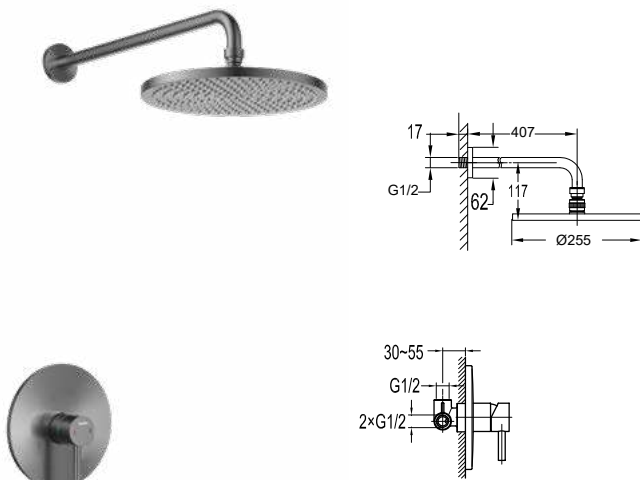

FCP 1807TG

Eolica single lever concealed shower mixer with spout and handshower

- designed to run 2 outlets
- 2 inlets 1/2", 2 outlets 1/2"
- easy clean shower spray
- 2-mode brass handshower
- brass spout, 1/2" connection
- PVC flexible hose, revolflex 360°, 150cm, 1/2"
- brass
- titanium grey

FCP 1826T

Eolica single lever concealed shower mixer with rainshower

- 2 inlets / 1 outlet, 1/2"
- air-injection shower technology
- brass shower head Ø25.5cm
- easy clean shower spray
- overhead shower angle adjustable
- brass
- titanium grey