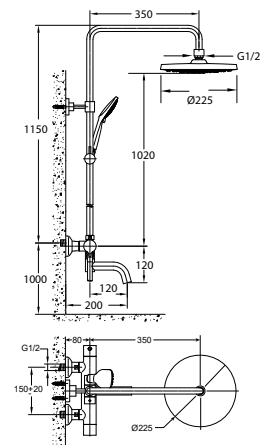

FCP 1809
Eolica single lever bath / shower
mixer with rainshower
Brass - Chrome