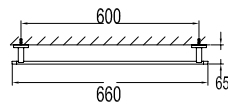

- brass
- titanium grey

BAP 8505

Aleena brass towel shelf 600mm

- brass
- titanium grey

BAP 8503

Aleena brass double towel bar 600mm

- brass
- titanium grey

BAP 8501