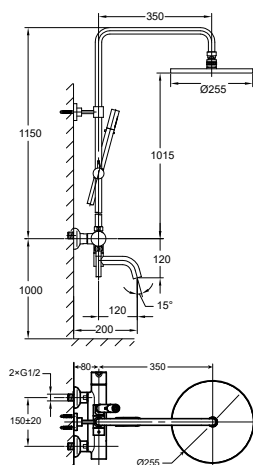

FCP 1809S

Eolica single lever bath/shower mixer with rainshower

- designed to run 3 outlets
- brass rainshower, Ø25.5cm
- air-injection shower technology
- swivel bath spout 180°
- easy clean shower spray
- 2-mode brass handshower
- PVC flexible hose, revolflex 360°, 150cm, 1/2"
- overhead shower angle adjustable
- brass
- satin gold