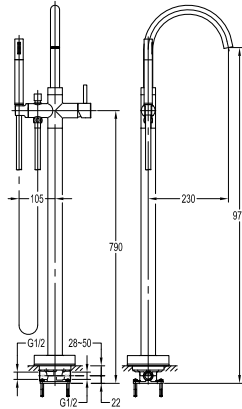

FCP 1805

Eolica single lever bath/shower mixer floor-mounted

- 2-mode handshower
- easy clean shower spray
- PVC flexible hose, revolflex 360°, 150cm, 1/2"
- brass handshower
- pedestal with turnable adjustment
- brass
- chrome