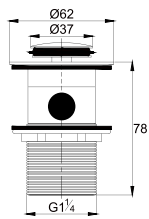

BTP 7601

Brass basin bottle-trap (with pop-up pipe)
with checkout

- brass
- everose gold

WTP 7601

Brass pop-up waste (with overflow)

- brass
- everose gold

WTP 7611

Brass pop-up waste (without overflow)