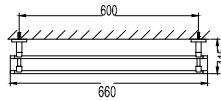

BAP 7603

Callista brass double towel bar 600mm

- brass
- everose gold