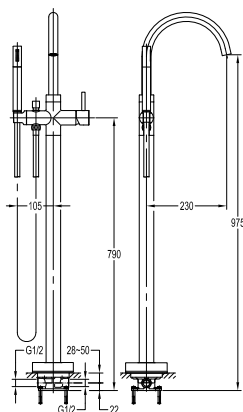

FCP 1805E

Eolica single lever bath/shower mixer floor-mounted

- 2-mode handshower
- easy clean shower spray
- PVC flexible hose, revolflex 360°, 150cm, 1/2"
- brass handshower
- pedestal with turnable adjustment
- brass
- everose gold