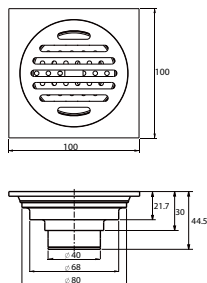

FDP 9103

Floor drain

- flood resistant
- anti odour
- anti rat and roach
- pipe size: 1½" - 3½"
- brass
- matte black