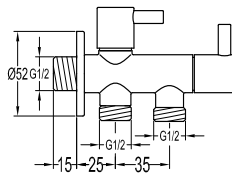

FCP 8578

Eolica 1/2" two-way triangle valve

- brass
- titanium grey