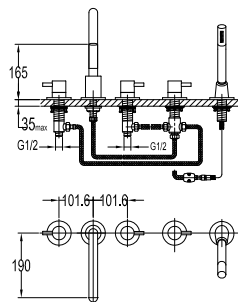

FCP 1816T

Eolica 4-hole bath/shower mixer deck-mounted

- 1-mode brass handshower
- easy clean shower spray
- brass flexible hose, revolflex 360°, 180cm
- brass handshower
- brass
- titanium grey

FCP 1806T