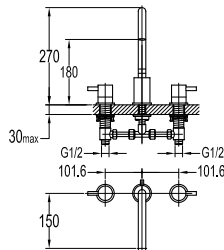

- knitted hoses, 40cm, 1/2"
- brass
- matte black

FCP 1835M

Eolica single lever concealed basin mixer

- solid brass construction
- brass
- matte black

FCP 1836M

Eolica two-handle 8" basin mixer

- brass
- matte black