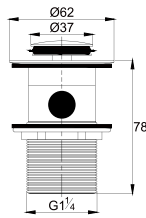

WTP 9201

Brass pop-up waste (with overflow)

- brass
- matte black