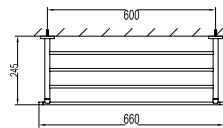

BAP 7805

Aleena brass towel shelf 600mm

- brass
- satin gold