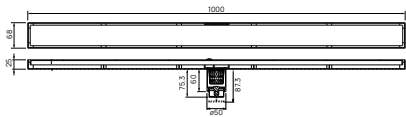

FDP 5106

Floor drain linear 60cm

- tile insert reversible
- flood resistant
- anti odour
- anti rat and roach
- pipe size: minimum 2"
- SUS 304
- satin durashield

FDP 5108

Floor drain linear 80cm

- tile insert reversible
- flood resistant
- anti odour
- anti rat and roach
- pipe size: minimum 2"
- SUS 304
- satin durashield