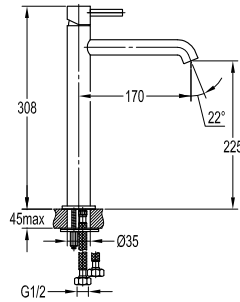

FCP 1843S

Eolica single lever monobloc basin mixer

- knitted hoses, 40cm, 1/2"
- brass
- satin gold