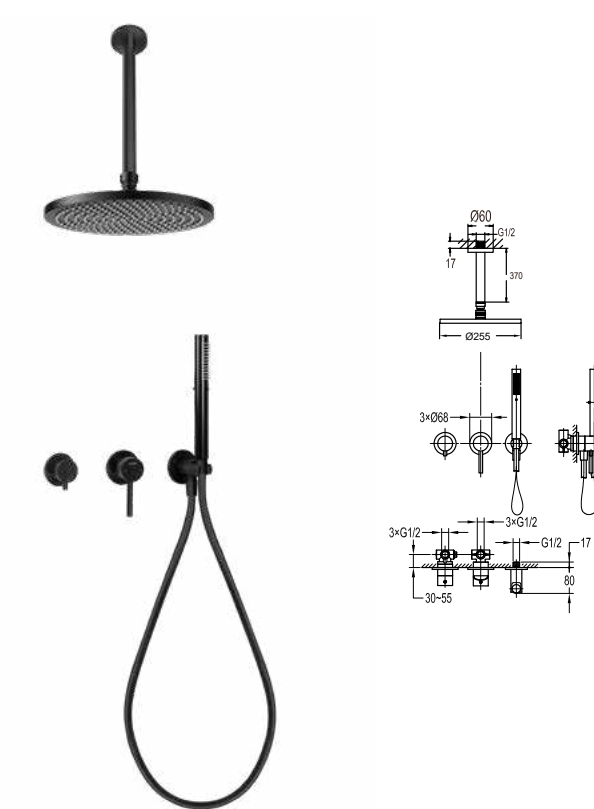

FCP 1827M + SAP 9337

Eolica single lever concealed shower mixer with rainshower and handshower

- designed to run 2 outlets
- 2 inlets 1/2", 2 outlets 1/2"
- air-injection shower technology
- brass rainshower, Ø25.5cm
- easy clean shower spray
- 2-mode brass handshower
- PVC flexible hose, revolflex 360°, 150cm, 1/2"
- overhead shower angle adjustable
- brass
- matte black

FCP 1828MB

Eolica single lever concealed shower mixer with rainshower and handshower

- designed to run 2 outlets
- 2 inlets 1/2", 2 outlets 1/2"
- air-injection shower technology
- brass rainshower, Ø25.5cm
- easy clean shower spray
- 2-mode brass handshower
- PVC flexible hose, revolflex 360°, 150cm, 1/2"
- overhead shower angle adjustable
- brass
- matte black

FCP 1828MB + SAP 9337

Eolica single lever concealed shower mixer with rainshower and handshower

- designed to run 2 outlets
- 2 inlets 1/2", 2 outlets 1/2"
- air-injection shower technology
- brass rainshower, Ø25.5cm
- easy clean shower spray
- 2-mode brass handshower
- PVC flexible hose, revolflex 360°, 150cm, 1/2"
- overhead shower angle adjustable
- brass
- matte black

FCP 1829M

Eolica single lever concealed shower mixer with spout, rainshower and handshower

- designed to run 3 outlets
- 2 inlets 1/2", 3 outlets 1/2"
- air-injection shower technology
- brass rainshower, Ø25.5cm
- easy clean shower spray
- 2-mode brass handshower
- brass spout, 1/2" connection
- PVC flexible hose, revolflex 360°, 150cm, 1/2"
- overhead shower angle adjustable
- brass
- matte black