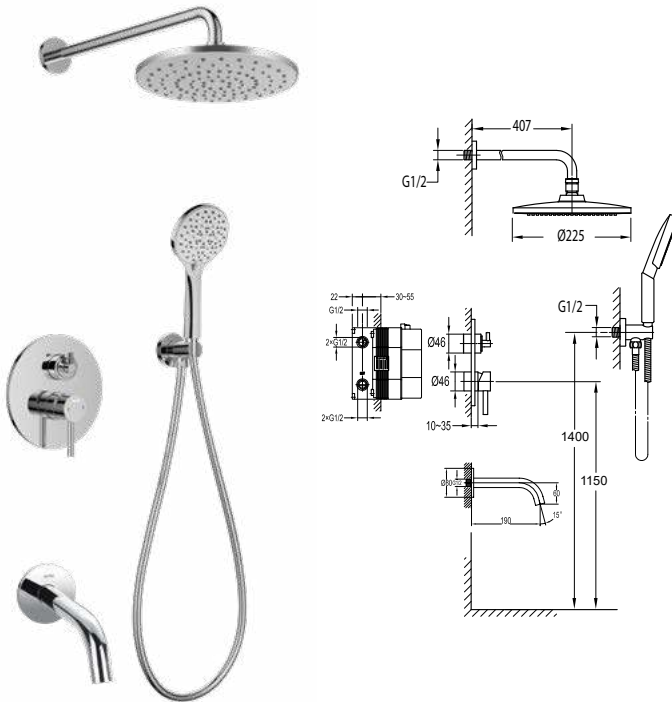

FCP 1826

Eolica single lever concealed shower mixer with rainshower

- 2 inlets / 1 outlet, 1/2"
- air-injection shower technology
- ABS shower head Ø22.5cm
- easy clean shower spray
- overhead shower angle adjustable
- brass
- chrome

FCP 1827

Eolica single lever concealed shower mixer with rainshower and handshower

- designed to run 2 outlets
- 2 inlets 1/2", 2 outlets 1/2"
- ABS rainshower, Ø22.5cm
- easy clean shower spray
- 5-mode ABS handshower
- PVC flexible hose, revolflex 360°, 150cm, 1/2"
- overhead shower angle adjustable
- brass
- chrome

FCP 1828CH

Eolica single lever concealed shower mixer with rainshower and handshower

- designed to run 2 outlets
- 2 inlets 1/2", 2 outlets 1/2"
- air-injection shower technology
- brass rainshower, Ø25.5cm
- easy clean shower spray
- 2-mode brass handshower
- PVC flexible hose, revolflex 360°, 150cm, 1/2"
- overhead shower angle adjustable
- brass
- chrome

FCP 1829

Eolica single lever concealed shower mixer with spout, rainshower and handshower

- designed to run 3 outlets
- 2 inlets 1/2", 3 outlets 1/2"
- air-injection shower technology
- ABS rainshower, Ø22.5cm
- easy clean shower spray
- 5-mode ABS handshower
- brass spout, 1/2" connection
- PVC flexible hose, revolflex 360°, 150cm, 1/2"
- overhead shower angle adjustable
- brass
- chrome