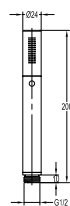

HSP 3301CH

Brass handshower 2-spray

- 2-mode handshower
- easy clean shower spray
- brass
- chrome