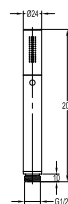

HSP 3301SG

Brass handshower 2-spray

- 2-mode handshower
- easy clean shower spray
- brass
- satin gold