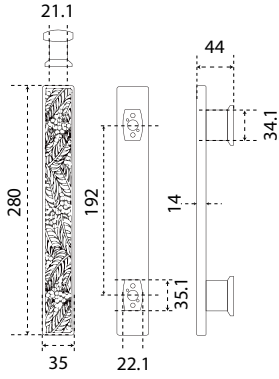

PALOMA[®]
ITALY

SUPERALUM
PULL HANDLE

SUPERALUM
PULL HANDLE

COLOR INDEX

Code	Description
BSN	Brused Satin Nickel
CCP	Chocolate Painting
MAB	Matte Antique Brass
MAC	Matte antique Copper
MBL	Matte Black
MBN	Matte Black Nickel
MCF	Matte Coffee
MSN	Matte Satin Nickel
WBL	Wood Black
WBR	Wood Brown
WCR	Wood Cream
WRE	Wood Red
WWH	Wood White

SUPERALUM
PULLHANDLE

TIVOLI

PHP 8009 (MAB)

PHP 8007 (MBN)

PHP 8002 (MBN)

PHP 8004 (MAB)

IMOLA

PHP 8024 (MAB)