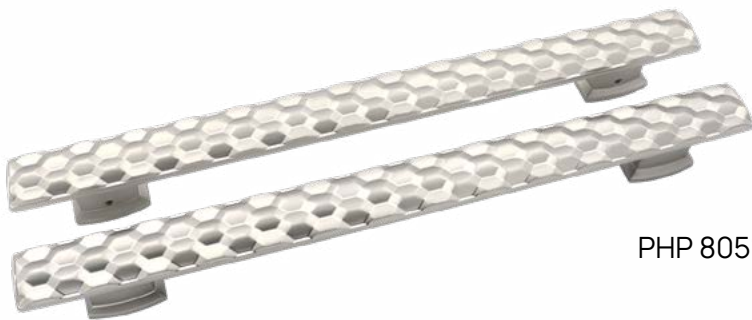

PHP 8051 (BSN)