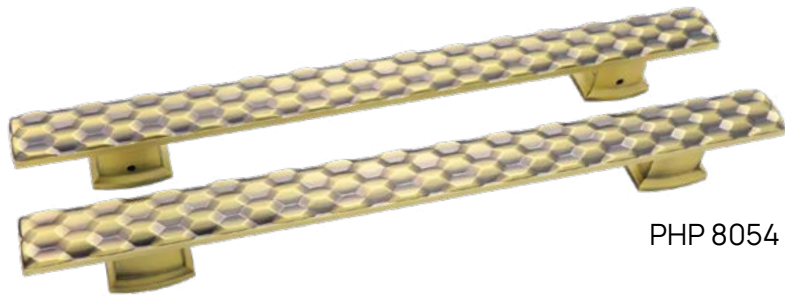

PALOMA[®]
ITALY

SUPERALUM
PULL HANDLE

SUPERALUM
PULL HANDLE

COLOR INDEX

Code	Description
BSN	Brused Satin Nickel
CCP	Chocolate Painting
MAB	Matte Antique Brass
MAC	Matte antique Copper
MBL	Matte Black
MBN	Matte Black Nickel
MCF	Matte Coffee
MSN	Matte Satin Nickel
WBL	Wood Black
WBR	Wood Brown
WCR	Wood Cream
WRE	Wood Red
WWH	Wood White

PHP 8022 (MBN)

PHP 8017 (MBN)

PHP 8019 (MAB)

PRATO

PHP 8039 (MAB)

PHP 8037 (MBN)

PHP 8032 (MBN)

PHP 8034 (MAB)

SEVERO

PHP 8054 (MAB)

PHP 8051 (BSN)

PHP 8046 (BSN)

PHP 8049 (MAB)

TERAMO

PHP 8069 (MAB)

PHP 8066 (BSN)