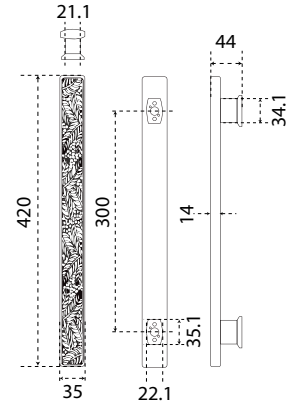

PALOMA[®]
ITALY

SUPERALUM
PULL HANDLE

SUPERALUM
PULL HANDLE

COLOR INDEX

Code	Description
BSN	Brused Satin Nickel
CCP	Chocolate Painting
MAB	Matte Antique Brass
MAC	Matte antique Copper
MBL	Matte Black
MBN	Matte Black Nickel
MCF	Matte Coffee
MSN	Matte Satin Nickel
WBL	Wood Black
WBR	Wood Brown
WCR	Wood Cream
WRE	Wood Red
WWH	Wood White

SUPERALUM
PULLHANDLE

TIVOLI

PHP 8009 (MAB)

PHP 8007 (MBN)

PHP 8002 (MBN)

PHP 8004 (MAB)

IMOLA

PHP 8024 (MAB)