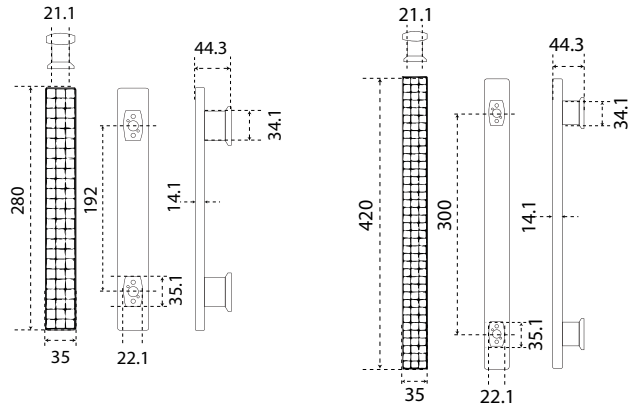

ASCOLI

PHP 8092 (MBN)