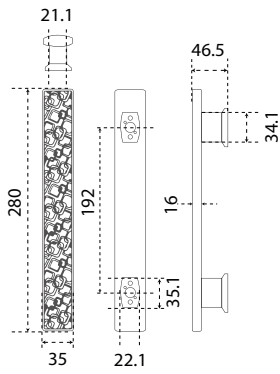

PHP 8078 (MAC)