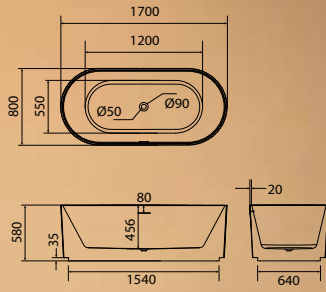

1500 × 1500 × 580
Gloss White

Gross weight: 68 kg
Net weight: 56 kg

BSP 2132WM
Arista Highstone Counter Basin

400 × 400 × 160
Matte White

Gross weight: 11 kg
Net weight: 8 kg

BSP 2131WM
Arista Highstone Freestanding Basin

500 × 500 × 900
Matte White

Gross weight: 40 kg
Net weight: 36 kg

BSP 2072WM
Alice Highstone Counter Basin

550 × 360 × 60
Matte White

Gross weight: 8 kg
Net weight: 6 kg

BSP 2071WM
Alice Highstone Freestanding Basin

550 × 360 × 850
Matte White

Gross weight: 30 kg
Net weight: 26 kg

BUP 3073WG
Alice Nexcrylic Freestanding Bathtub

1700 × 800 × 580
Gloss White

Gross weight: 52 kg
Net weight: 44 kg

BSP 2082WM
Jasmine Highstone Counter Basin