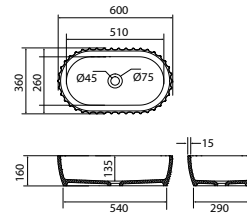

BSP 2042WM
Elsa Highstone Counter Basin

560 × 360 × 160
Matte White

Gross weight: 14 kg
Net weight: 12 kg

BSP 2043WM
Elsa Highstone Wall-Hung Basin

1200 × 450 × 150
Matte White

Gross weight: 28 kg
Net weight: 23 kg

Exquisite
Bathtub & Basin

BUP 3113WG
Ariel Nexcrylic Freestanding Bathtub

1700 × 800 × 580
Gloss White

Gross weight: 58 kg
Net weight: 49 kg

BUP 3111WG
Ariel Nexcrylic Freestanding Bathtub

1500 × 750 × 580
Gloss White

Gross weight: 55 kg
Net weight: 48 kg

BSP 2111WM
Ariel Highstone Freestanding Basin

600 × 380 × 900
Matte White

Gross weight: 39 kg
Net weight: 35 kg

BSP 2112WM
Ariel Highstone Counter Basin

600 × 350 × 160
Matte White