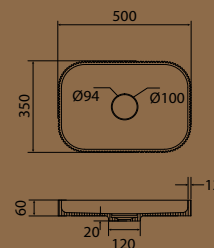

500 × 500 × 900
Matte White

Gross weight: 40 kg
Net weight: 36 kg

BSP 2072WM
Alice Highstone Counter Basin

550 × 360 × 60
Matte White

Gross weight: 8 kg
Net weight: 6 kg

BSP 2071WM
Alice Highstone Freestanding Basin

550 × 360 × 850
Matte White

Gross weight: 30 kg
Net weight: 26 kg

BUP 3073WG
Alice Nexcrylic Freestanding Bathtub

1700 × 800 × 580
Gloss White

Gross weight: 52 kg
Net weight: 44 kg

BSP 2082WM
Jasmine Highstone Counter Basin

500 × 350 × 60
Matte White

Gross weight: 9 kg
Net weight: 7 kg

BSP 2081WM
Jasmine Highstone Freestanding Basin

500 × 350 × 850
Matte White

Gross weight: 33 kg
Net weight: 29 kg

BUP 3083WG
 Jasmine Nexcrylic Freestanding
 Bathtub

1700 × 750 × 580
 Gloss White

Gross weight: 58 kg
 Net weight: 50 kg

Exquisite
Bathtub & Basin

BUP 3083BO
Jasmine Nexcrylic Freestanding Bathtub

1700 × 750 × 580
Gloss White + Onyx Black

Gross weight: 58 kg
Net weight: 50 kg