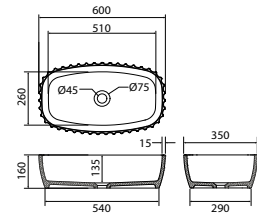

Exquisite
Bathtub & Basin

BSP 2122WM
Adella Highstone Counter Basin

600 × 350 × 160
Matte White

Gross weight: 10.5 kg
Net weight: 8 kg