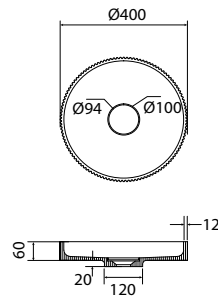

1700 × 750 × 580
 Gloss White

Gross weight: 58 kg
 Net weight: 50 kg

Exquisite
Bathtub & Basin

BUP 3083BO
Jasmine Nexcrylic Freestanding Bathtub

1700 × 750 × 580
Gloss White + Onyx Black

Gross weight: 58 kg
Net weight: 50 kg

Exquisite
Bathtub & Basin

BUP 3091WG
Moana Nexcrylic Freestanding Bathtub

1500 × 1500 × 580
Gloss White

Gross weight: 68 kg
Net weight: 56 kg

BSP 2092WM
Moana Highstone Counter Basin

400 × 400 × 60
Matte White

Gross weight: 8 kg
Net weight: 6 kg

BSP 2091WM
Moana Highstone Freestanding Basin

500 × 500 × 850
Matte White

Gross weight: 33 kg
Net weight: 29 kg

BUP 3031WG
Mulan Nexcrylic Freestanding Bathtub

1500 × 1500 × 580
Gloss White