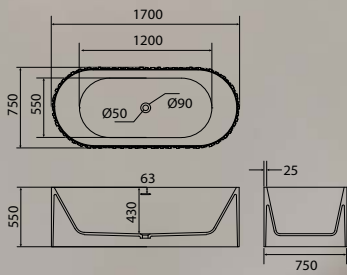

Gross weight: 32 kg
Net weight: 25 kg

BSP 1012CG
Merida Carbon Fiber Counter Basin

600 × 400 × 130
Gloss Carbon

Gross weight: 10 kg
Net weight: 7 kg

Exquisite
Bathtub & Basin

BUP 5113AY
Pocahontas Crystalux Freestanding Bathtub

BSP 2013WM
Tiana Highstone Wall-Hung basin

1200 × 450 × 150
Matte White

Gross weight: 27 kg
Net weight: 24 kg

BSP 2012WM
Tiana Highstone Counter basin

560 × 360 × 160
Matte White

Gross weight: 11 kg
Net weight: 9 kg

Exquisite
Bathtub & Basin

BSP 2011WM
Tiana Highstone Freestanding basin

580 × 380 × 860
Matte White

Gross weight: 49 kg
Net weight: 42 kg

HIGH STONE

Exquisite
Bathtub & Basin

Exquisite
Bathtub & Basin

BUP 2043WM
Elsa Highstone Freestanding Bathtub

1700 × 750 × 550
Matte White

Gross weight: 255 kg
Net weight: 210 kg

BSP 2041WM
Elsa Highstone Freestanding Basin

580 × 380 × 900
Matte White

Gross weight: 64 kg
Net weight: 56 kg

Exquisite
Bathtub & Basin