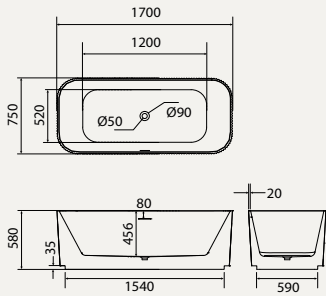

500 × 350 × 60
Matte White

Gross weight: 9 kg
Net weight: 7 kg

BSP 2081WM
Jasmine Highstone Freestanding Basin

500 × 350 × 850
Matte White

Gross weight: 33 kg
Net weight: 29 kg

BUP 3083WG
 Jasmine Nexcrylic Freestanding
 Bathtub

1700 × 750 × 580
 Gloss White

Gross weight: 58 kg
 Net weight: 50 kg

Exquisite
Bathtub & Basin

BUP 3083BO
Jasmine Nexcrylic Freestanding Bathtub

1700 × 750 × 580
Gloss White + Onyx Black

Gross weight: 58 kg
Net weight: 50 kg

Exquisite
Bathtub & Basin

BUP 3091WG
Moana Nexcrylic Freestanding Bathtub

1500 × 1500 × 580
Gloss White

Gross weight: 68 kg
Net weight: 56 kg

BSP 2092WM
Moana Highstone Counter Basin

400 × 400 × 60
Matte White