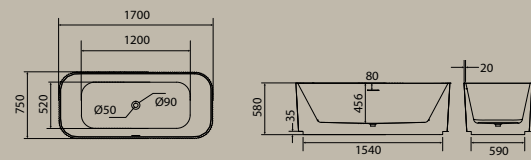

500 × 350 × 60
Matte White

Gross weight: 9 kg
Net weight: 7 kg

BSP 2081WM
Jasmine Highstone Freestanding Basin

500 × 350 × 850
Matte White

Gross weight: 33 kg
Net weight: 29 kg

BUP 3083WG
 Jasmine Nexcrylic Freestanding
 Bathtub

1700 × 750 × 580
 Gloss White

Gross weight: 58 kg
 Net weight: 50 kg

Exquisite
Bathtub & Basin

BUP 3083BO
Jasmine Nexcrylic Freestanding Bathtub

1700 × 750 × 580
Gloss White + Onyx Black

Gross weight: 58 kg
Net weight: 50 kg