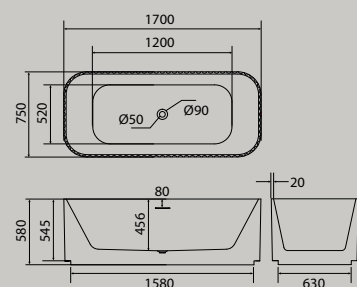

Gross weight: 68 kg
Net weight: 56 kg

BUP 3023WG
Sofia Nexcrylic Freestanding Bathtub

1700 × 750 × 580
Gloss White

Gross weight: 58 kg
Net weight: 50 kg

Exquisite
Bathtub & Basin

BUP 3013WG
Aurora Nexcrylic Freestanding Bathtub