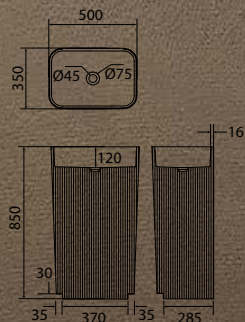

550 × 360 × 850
Matte White

Gross weight: 30 kg
Net weight: 26 kg

BUP 3073WG
Alice Nexcrylic Freestanding Bathtub

1700 × 800 × 580
Gloss White

Gross weight: 52 kg
Net weight: 44 kg

BSP 2082WM
Jasmine Highstone Counter Basin

500 × 350 × 60
Matte White

Gross weight: 9 kg
Net weight: 7 kg

BSP 2081WM
Jasmine Highstone Freestanding Basin

500 × 350 × 850
Matte White

Gross weight: 33 kg
Net weight: 29 kg

BUP 3083WG
 Jasmine Nexcrylic Freestanding
 Bathtub

1700 × 750 × 580
 Gloss White

Gross weight: 58 kg
 Net weight: 50 kg

Exquisite
Bathtub & Basin

BUP 3083BO
Jasmine Nexcrylic Freestanding Bathtub

1700 × 750 × 580
Gloss White + Onyx Black

Gross weight: 58 kg
Net weight: 50 kg

Exquisite
Bathtub & Basin

BUP 3091WG
Moana Nexcrylic Freestanding Bathtub

1500 × 1500 × 580
Gloss White

Gross weight: 68 kg
Net weight: 56 kg

BSP 2092WM
Moana Highstone Counter Basin

400 × 400 × 60
Matte White