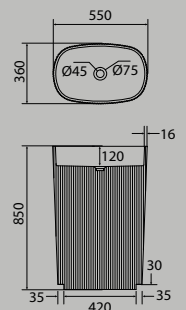

1500 × 1500 × 580
Gloss White

Gross weight: 68 kg
Net weight: 56 kg

BSP 2132WM
Arista Highstone Counter Basin

400 × 400 × 160
Matte White

Gross weight: 11 kg
Net weight: 8 kg

BSP 2131WM
Arista Highstone Freestanding Basin

500 × 500 × 900
Matte White

Gross weight: 40 kg
Net weight: 36 kg

BSP 2072WM
Alice Highstone Counter Basin

550 × 360 × 60
Matte White

Gross weight: 8 kg
Net weight: 6 kg

BSP 2071WM
Alice Highstone Freestanding Basin

550 × 360 × 850
Matte White

Gross weight: 30 kg
Net weight: 26 kg

BUP 3073WG
Alice Nexcrylic Freestanding Bathtub

1700 × 800 × 580
Gloss White

Gross weight: 52 kg
Net weight: 44 kg

BSP 2082WM
Jasmine Highstone Counter Basin