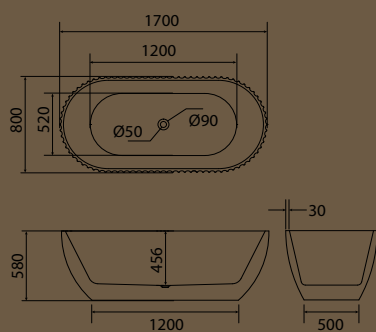

1700 × 750 × 550
Matte White

Gross weight: 255 kg
Net weight: 210 kg

BSP 2041WM
Elsa Highstone Freestanding Basin

580 × 380 × 900
Matte White

Gross weight: 64 kg
Net weight: 56 kg

Exquisite
Bathtub & Basin

BSP 2042WM
Elsa Highstone Counter Basin

560 × 360 × 160
Matte White

Gross weight: 14 kg
Net weight: 12 kg

BSP 2043WM
Elsa Highstone Wall-Hung Basin

1200 × 450 × 150
Matte White

Gross weight: 28 kg
Net weight: 23 kg

Exquisite
Bathtub & Basin

BUP 3113WG
Ariel Nexcrylic Freestanding Bathtub

1700 × 800 × 580
Gloss White

Gross weight: 58 kg
Net weight: 49 kg

BUP 3111WG
Ariel Nexcrylic Freestanding Bathtub

1500 × 750 × 580
Gloss White

Gross weight: 55 kg
Net weight: 48 kg

BSP 2111WM
Ariel Highstone Freestanding Basin

600 × 380 × 900
Matte White

Gross weight: 39 kg
Net weight: 35 kg

BSP 2112WM
Ariel Highstone Counter Basin

600 × 350 × 160
Matte White