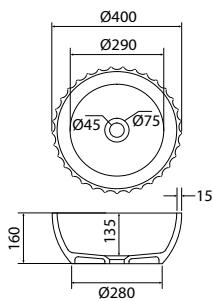

Gross weight: 10.5 kg
Net weight: 8 kg

BSP 2121WM
Adella Highstone Freestanding Basin

600 × 380 × 900
Matte White

Gross weight: 48 kg
Net weight: 44 kg

Exquisite
Bathtub & Basin

BUP 3131WG
Arista Nexcrylic Freestanding Bathtub

1500 × 1500 × 580
Gloss White

Gross weight: 68 kg
Net weight: 56 kg

BSP 2132WM
Arista Highstone Counter Basin

400 × 400 × 160
Matte White

Gross weight: 11 kg
Net weight: 8 kg

BSP 2131WM
Arista Highstone Freestanding Basin