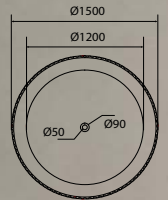

Exquisite
Bathtub & Basin

BUP 3091WG
Moana Nexcrylic Freestanding Bathtub

1500 × 1500 × 580
Gloss White

Gross weight: 68 kg
Net weight: 56 kg

BSP 2092WM
Moana Highstone Counter Basin

400 × 400 × 60
Matte White

Gross weight: 8 kg
Net weight: 6 kg

BSP 2091WM
Moana Highstone Freestanding Basin

500 × 500 × 850
Matte White

Gross weight: 33 kg
Net weight: 29 kg

BUP 3031WG
Mulan Nexcrylic Freestanding Bathtub

1500 × 1500 × 580
Gloss White

Gross weight: 68 kg
Net weight: 56 kg

BUP 3023WG
Sofia Nexcrylic Freestanding Bathtub

1700 × 750 × 580
Gloss White

Gross weight: 58 kg
Net weight: 50 kg

Exquisite
Bathtub & Basin

BUP 3013WG
Aurora Nexcrylic Freestanding Bathtub