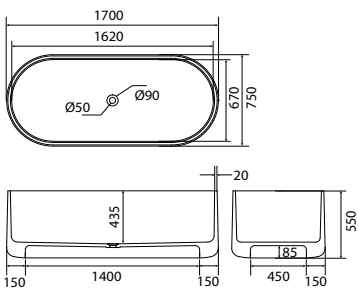

BUP 1013CG
Merida Carbon Fiber Freestanding Bathtub

1700 × 780 × 550
Gloss Carbon

Gross weight: 62 kg
Net weight: 52 kg

Exquisite
Bathtub & Basin

BSP 1011CG
Merida Carbon Fiber Freestanding Basin

550 × 360 × 850
Gloss Carbon

Gross weight: 32 kg
Net weight: 25 kg

BSP 1012CG
Merida Carbon Fiber Counter Basin

600 × 400 × 130
Gloss Carbon

Gross weight: 10 kg
Net weight: 7 kg

Exquisite
Bathtub & Basin

BUP 5113AY
Pocahontas Crystalux Freestanding Bathtub

1700 × 750 × 550
Crystal Amber

Gross weight: 220 kg
Net weight: 175 kg

Exquisite
Bathtub & Basin

BUP 2013WM
Tiana Highstone Freestanding Bathtub

1700 × 800 × 550
Matte White

Gross weight: 265 kg
Net weight: 220 kg

BSP 2013WM
Tiana Highstone Wall-Hung basin

1200 × 450 × 150
Matte White

Gross weight: 27 kg
Net weight: 24 kg

BSP 2012WM
Tiana Highstone Counter basin

560 × 360 × 160
Matte White

Gross weight: 11 kg
Net weight: 9 kg