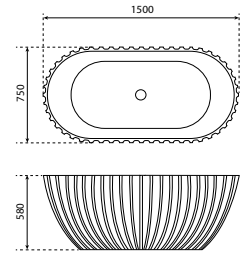

JADE
GREEN

BSP 2112NJ

FRESH
GREEN

BSP 2112NF

Exquisite
Bathtub & Basin

BUP 3123WG
Adella Nexcrylic Freestanding Bathtub

1700 × 750 × 580
Gloss White

Gross weight: 58 kg
Net weight: 50 kg

BUP 3121WG
Adella Nexcrylic Freestanding Bathtub

1500 × 750 × 580
Gloss White

Gross weight: 48 kg
Net weight: 40 kg

Exquisite
Bathtub & Basin

BSP 2122WM
Adella Highstone Counter Basin

600 × 350 × 160
Matte White