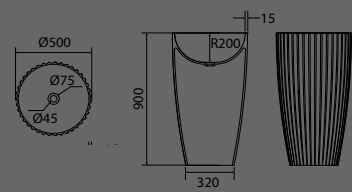

1500 × 1500 × 580
Gloss White

Gross weight: 68 kg
Net weight: 56 kg

BSP 2132WM
Arista Highstone Counter Basin

400 × 400 × 160
Matte White

Gross weight: 11 kg
Net weight: 8 kg

BSP 2131WM
Arista Highstone Freestanding Basin

500 × 500 × 900
Matte White

Gross weight: 40 kg
Net weight: 36 kg

BSP 2072WM
Alice Highstone Counter Basin

550 × 360 × 60
Matte White

Gross weight: 8 kg
Net weight: 6 kg

BSP 2071WM
Alice Highstone Freestanding Basin