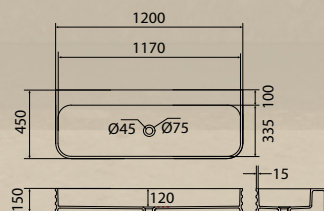

Gross weight: 32 kg
Net weight: 25 kg

BSP 1012CG
Merida Carbon Fiber Counter Basin

600 × 400 × 130
Gloss Carbon

Gross weight: 10 kg
Net weight: 7 kg

Exquisite
Bathtub & Basin

BUP 5113AY
Pocahontas Crystalux Freestanding Bathtub

1700 × 750 × 550
Crystal Amber

Gross weight: 220 kg
Net weight: 175 kg

Exquisite
Bathtub & Basin

BUP 2013WM
Tiana Highstone Freestanding Bathtub

1700 × 800 × 550
Matte White

Gross weight: 265 kg
Net weight: 220 kg

BSP 2013WM
Tiana Highstone Wall-Hung basin

1200 × 450 × 150
Matte White

Gross weight: 27 kg
Net weight: 24 kg

BSP 2012WM
Tiana Highstone Counter basin

560 × 360 × 160
Matte White

Gross weight: 11 kg
Net weight: 9 kg