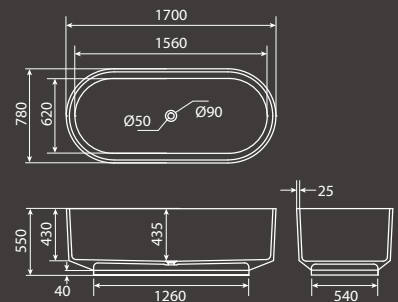

BUP 1013CG
Merida Carbon Fiber Freestanding Bathtub

1700 × 780 × 550
Gloss Carbon

Gross weight: 62 kg
Net weight: 52 kg

Exquisite
Bathtub & Basin

BSP 1011CG
Merida Carbon Fiber Freestanding Basin

550 × 360 × 850
Gloss Carbon

Gross weight: 32 kg
Net weight: 25 kg

BSP 1012CG
Merida Carbon Fiber Counter Basin

600 × 400 × 130
Gloss Carbon

Gross weight: 10 kg
Net weight: 7 kg

Exquisite
Bathtub & Basin

BUP 5113AY
Pocahontas Crystalux Freestanding Bathtub