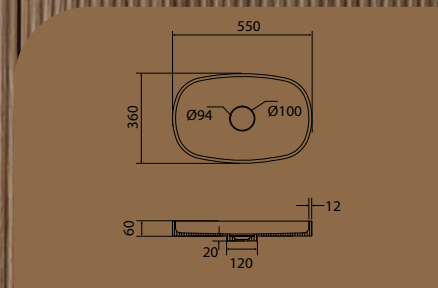

1500 × 1500 × 580
Gloss White

Gross weight: 68 kg
Net weight: 56 kg

BSP 2132WM
Arista Highstone Counter Basin

400 × 400 × 160
Matte White

Gross weight: 11 kg
Net weight: 8 kg

BSP 2131WM
Arista Highstone Freestanding Basin

500 × 500 × 900
Matte White

Gross weight: 40 kg
Net weight: 36 kg

BSP 2072WM
Alice Highstone Counter Basin

550 × 360 × 60
Matte White

Gross weight: 8 kg
Net weight: 6 kg

BSP 2071WM
Alice Highstone Freestanding Basin

550 × 360 × 850
Matte White

Gross weight: 30 kg
Net weight: 26 kg

BUP 3073WG
Alice Nexcrylic Freestanding Bathtub

1700 × 800 × 580
Gloss White

Gross weight: 52 kg
Net weight: 44 kg

BSP 2082WM
Jasmine Highstone Counter Basin