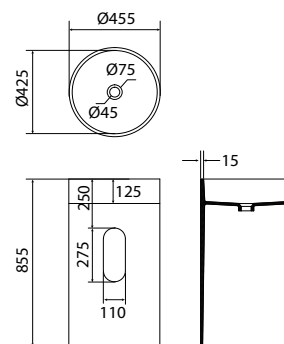

Gross weight: 68 kg
Net weight: 56 kg

BUP 3023WG
Sofia Nexcrylic Freestanding Bathtub

1700 × 750 × 580
Gloss White

Gross weight: 58 kg
Net weight: 50 kg

Exquisite
Bathtub & Basin

BUP 3013WG
Aurora Nexcrylic Freestanding Bathtub

1700 × 800 × 580
Gloss White

Gross weight: 50 kg
Net weight: 42 kg

BSP 2101WM
Belle Highstone Freestanding Basin

455 × 455 × 855
Matte White

Gross weight: 47 kg
Net weight: 43 kg

BSP 2101BO
Belle Highstone Freestanding Basin

455 × 455 × 855
Onyx Black

Gross weight: 47 kg
Net weight: 43 kg

The Key to Excellent Living

palomahardware.com

PLBT0225