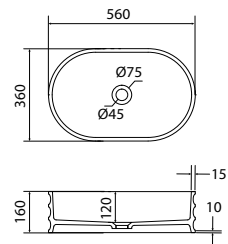

BSP 2013WM
Tiana Highstone Wall-Hung basin

1200 × 450 × 150
Matte White

Gross weight: 27 kg
Net weight: 24 kg

BSP 2012WM
Tiana Highstone Counter basin

560 × 360 × 160
Matte White

Gross weight: 11 kg
Net weight: 9 kg

Exquisite
Bathtub & Basin

BSP 2011WM
Tiana Highstone Freestanding basin

580 × 380 × 860
Matte White

Gross weight: 49 kg
Net weight: 42 kg

HIGH STONE

Exquisite
Bathtub & Basin

Exquisite
Bathtub & Basin

BUP 2043WM
Elsa Highstone Freestanding Bathtub