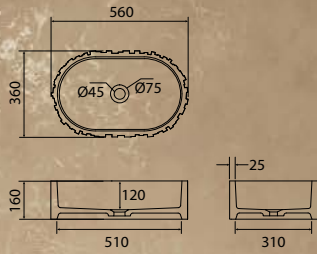

Exquisite
Bathtub & Basin

BSP 2011WM
Tiana Highstone Freestanding basin

580 × 380 × 860
Matte White

Gross weight: 49 kg
Net weight: 42 kg

HIGH STONE

Exquisite
Bathtub & Basin

Exquisite
Bathtub & Basin

BUP 2043WM
Elsa Highstone Freestanding Bathtub

1700 × 750 × 550
Matte White

Gross weight: 255 kg
Net weight: 210 kg

BSP 2041WM
Elsa Highstone Freestanding Basin

580 × 380 × 900
Matte White

Gross weight: 64 kg
Net weight: 56 kg

Exquisite
Bathtub & Basin

BSP 2042WM
Elsa Highstone Counter Basin

560 × 360 × 160
Matte White

Gross weight: 14 kg
Net weight: 12 kg

BSP 2043WM
Elsa Highstone Wall-Hung Basin

1200 × 450 × 150
Matte White

Gross weight: 28 kg
Net weight: 23 kg

Exquisite
Bathtub & Basin

BUP 3113WG
Ariel Nexcrylic Freestanding Bathtub

1700 × 800 × 580
Gloss White

Gross weight: 58 kg
Net weight: 49 kg

BUP 3111WG
Ariel Nexcrylic Freestanding Bathtub

1500 × 750 × 580
Gloss White