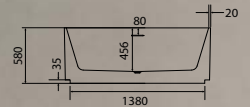

Exquisite
Bathtub & Basin

BUP 3091WG
Moana Nexcrylic Freestanding Bathtub

1500 × 1500 × 580
Gloss White

Gross weight: 68 kg
Net weight: 56 kg

BSP 2092WM
Moana Highstone Counter Basin

400 × 400 × 60
Matte White

Gross weight: 8 kg
Net weight: 6 kg

BSP 2091WM
Moana Highstone Freestanding Basin

500 × 500 × 850
Matte White

Gross weight: 33 kg
Net weight: 29 kg

BUP 3031WG
Mulan Nexcrylic Freestanding Bathtub

1500 × 1500 × 580
Gloss White

Gross weight: 68 kg
Net weight: 56 kg

BUP 3023WG
Sofia Nexcrylic Freestanding Bathtub

1700 × 750 × 580
Gloss White

Gross weight: 58 kg
Net weight: 50 kg

Exquisite
Bathtub & Basin

BUP 3013WG
Aurora Nexcrylic Freestanding Bathtub