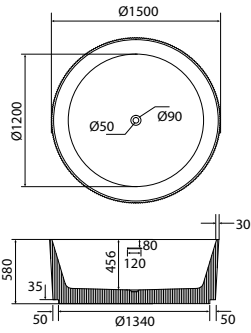

500 × 350 × 60
Matte White

Gross weight: 9 kg
Net weight: 7 kg

BSP 2081WM
Jasmine Highstone Freestanding Basin

500 × 350 × 850
Matte White

Gross weight: 33 kg
Net weight: 29 kg

BUP 3083WG
 Jasmine Nexcrylic Freestanding
 Bathtub

1700 × 750 × 580
 Gloss White

Gross weight: 58 kg
 Net weight: 50 kg

Exquisite
Bathtub & Basin

BUP 3083BO
Jasmine Nexcrylic Freestanding Bathtub

1700 × 750 × 580
Gloss White + Onyx Black

Gross weight: 58 kg
Net weight: 50 kg

Exquisite
Bathtub & Basin

BUP 3091WG
Moana Nexcrylic Freestanding Bathtub

1500 × 1500 × 580
Gloss White

Gross weight: 68 kg
Net weight: 56 kg

BSP 2092WM
Moana Highstone Counter Basin

400 × 400 × 60
Matte White