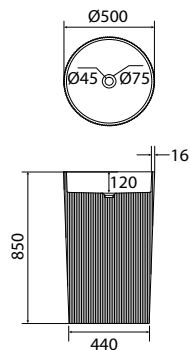

500 × 350 × 60
Matte White

Gross weight: 9 kg
Net weight: 7 kg

BSP 2081WM
Jasmine Highstone Freestanding Basin

500 × 350 × 850
Matte White

Gross weight: 33 kg
Net weight: 29 kg

BUP 3083WG
 Jasmine Nexcrylic Freestanding
 Bathtub

1700 × 750 × 580
 Gloss White

Gross weight: 58 kg
 Net weight: 50 kg

Exquisite
Bathtub & Basin

BUP 3083BO
Jasmine Nexcrylic Freestanding Bathtub

1700 × 750 × 580
Gloss White + Onyx Black

Gross weight: 58 kg
Net weight: 50 kg

Exquisite
Bathtub & Basin

BUP 3091WG
Moana Nexcrylic Freestanding Bathtub

1500 × 1500 × 580
Gloss White

Gross weight: 68 kg
Net weight: 56 kg

BSP 2092WM
Moana Highstone Counter Basin

400 × 400 × 60
Matte White

Gross weight: 8 kg
Net weight: 6 kg

BSP 2091WM
Moana Highstone Freestanding Basin

500 × 500 × 850
Matte White

Gross weight: 33 kg
Net weight: 29 kg

BUP 3031WG
Mulan Nexcrylic Freestanding Bathtub

1500 × 1500 × 580
Gloss White