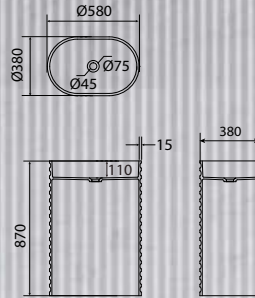

BSP 2011WM
Tiana Highstone Freestanding basin

580 × 380 × 860
Matte White

Gross weight: 49 kg
Net weight: 42 kg