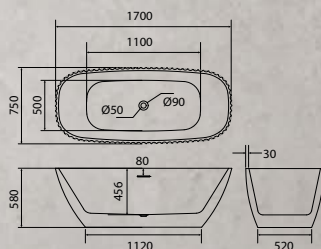

JADE
GREEN

BSP 2112NJ

FRESH
GREEN

BSP 2112NF

Exquisite
Bathtub & Basin

BUP 3123WG
Adella Nexcrylic Freestanding Bathtub

1700 × 750 × 580
Gloss White

Gross weight: 58 kg
Net weight: 50 kg