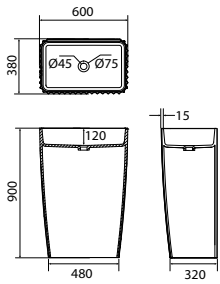

BUP 3121WG
Adella Nexcrylic Freestanding Bathtub

1500 × 750 × 580
Gloss White

Gross weight: 48 kg
Net weight: 40 kg

Exquisite
Bathtub & Basin

BSP 2122WM
Adella Highstone Counter Basin

600 × 350 × 160
Matte White

Gross weight: 10.5 kg
Net weight: 8 kg

BSP 2121WM
Adella Highstone Freestanding Basin

600 × 380 × 900
Matte White

Gross weight: 48 kg
Net weight: 44 kg

Exquisite
Bathtub & Basin

BUP 3131WG
Arista Nexcrylic Freestanding Bathtub

1500 × 1500 × 580
Gloss White

Gross weight: 68 kg
Net weight: 56 kg

BSP 2132WM
Arista Highstone Counter Basin

400 × 400 × 160
Matte White

Gross weight: 11 kg
Net weight: 8 kg

BSP 2131WM
Arista Highstone Freestanding Basin