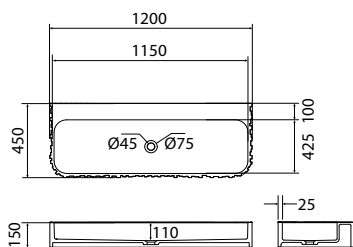

Exquisite
Bathtub & Basin

BSP 2011WM
Tiana Highstone Freestanding basin

580 × 380 × 860
Matte White

Gross weight: 49 kg
Net weight: 42 kg

HIGH STONE

Exquisite
Bathtub & Basin

Exquisite
Bathtub & Basin

BUP 2043WM
Elsa Highstone Freestanding Bathtub

1700 × 750 × 550
Matte White

Gross weight: 255 kg
Net weight: 210 kg

BSP 2041WM
Elsa Highstone Freestanding Basin

580 × 380 × 900
Matte White

Gross weight: 64 kg
Net weight: 56 kg

Exquisite
Bathtub & Basin

BSP 2042WM
Elsa Highstone Counter Basin

560 × 360 × 160
Matte White

Gross weight: 14 kg
Net weight: 12 kg

BSP 2043WM
Elsa Highstone Wall-Hung Basin

1200 × 450 × 150
Matte White

Gross weight: 28 kg
Net weight: 23 kg