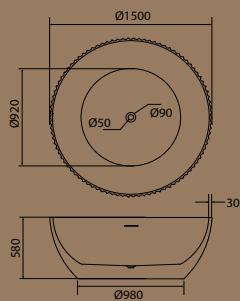

Gross weight: 10.5 kg
Net weight: 8 kg

BSP 2121WM
Adella Highstone Freestanding Basin

600 × 380 × 900
Matte White

Gross weight: 48 kg
Net weight: 44 kg

Exquisite
Bathtub & Basin

BUP 3131WG
Arista Nexcrylic Freestanding Bathtub

1500 × 1500 × 580
Gloss White

Gross weight: 68 kg
Net weight: 56 kg

BSP 2132WM
Arista Highstone Counter Basin

400 × 400 × 160
Matte White

Gross weight: 11 kg
Net weight: 8 kg

BSP 2131WM
Arista Highstone Freestanding Basin