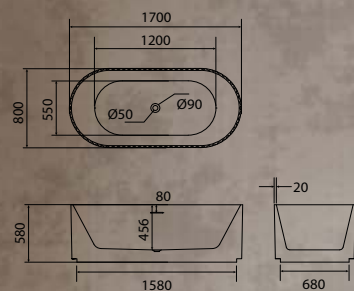

Gross weight: 8 kg
Net weight: 6 kg

BSP 2091WM
Moana Highstone Freestanding Basin

500 × 500 × 850
Matte White

Gross weight: 33 kg
Net weight: 29 kg

BUP 3031WG
Mulan Nexcrylic Freestanding Bathtub

1500 × 1500 × 580
Gloss White

Gross weight: 68 kg
Net weight: 56 kg

BUP 3023WG
Sofia Nexcrylic Freestanding Bathtub

1700 × 750 × 580
Gloss White

Gross weight: 58 kg
Net weight: 50 kg

Exquisite
Bathtub & Basin

BUP 3013WG
Aurora Nexcrylic Freestanding Bathtub

1700 × 800 × 580
Gloss White

Gross weight: 50 kg
Net weight: 42 kg

BSP 2101WM
Belle Highstone Freestanding Basin

455 × 455 × 855
Matte White

Gross weight: 47 kg
Net weight: 43 kg

BSP 2101BO
Belle Highstone Freestanding Basin