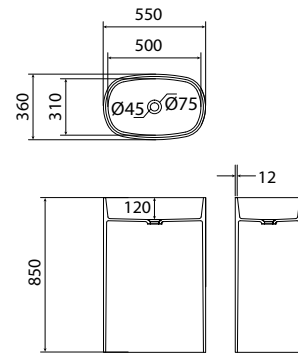

BUP 1013CG
Merida Carbon Fiber Freestanding Bathtub

1700 × 780 × 550
Gloss Carbon

Gross weight: 62 kg
Net weight: 52 kg

Exquisite
Bathtub & Basin

BSP 1011CG
Merida Carbon Fiber Freestanding Basin

550 × 360 × 850
Gloss Carbon

Gross weight: 32 kg
Net weight: 25 kg

BSP 1012CG
Merida Carbon Fiber Counter Basin

600 × 400 × 130
Gloss Carbon

Gross weight: 10 kg
Net weight: 7 kg

Exquisite
Bathtub & Basin

BUP 5113AY
Pocahontas Crystalux Freestanding Bathtub