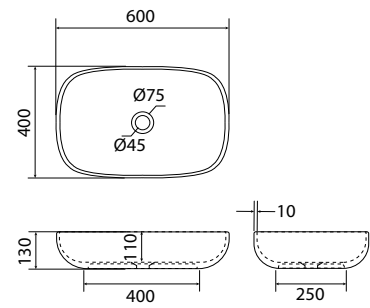

BUP 1013CG
Merida Carbon Fiber Freestanding Bathtub

1700 × 780 × 550
Gloss Carbon

Gross weight: 62 kg
Net weight: 52 kg

Exquisite
Bathtub & Basin

BSP 1011CG
Merida Carbon Fiber Freestanding Basin

550 × 360 × 850
Gloss Carbon

Gross weight: 32 kg
Net weight: 25 kg

BSP 1012CG
Merida Carbon Fiber Counter Basin

600 × 400 × 130
Gloss Carbon

Gross weight: 10 kg
Net weight: 7 kg

Exquisite
Bathtub & Basin

BUP 5113AY
Pocahontas Crystalux Freestanding Bathtub