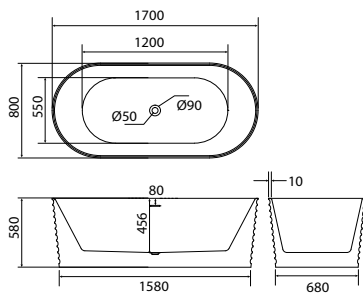

BUP 1013CG
Merida Carbon Fiber Freestanding Bathtub

1700 × 780 × 550
Gloss Carbon

Gross weight: 62 kg
Net weight: 52 kg

Exquisite
Bathtub & Basin

BSP 1011CG
Merida Carbon Fiber Freestanding Basin

550 × 360 × 850
Gloss Carbon

Gross weight: 32 kg
Net weight: 25 kg

BSP 1012CG
Merida Carbon Fiber Counter Basin

600 × 400 × 130
Gloss Carbon

Gross weight: 10 kg
Net weight: 7 kg

Exquisite
Bathtub & Basin

BUP 5113AY
Pocahontas Crystalux Freestanding Bathtub

1700 × 750 × 550
Crystal Amber

Gross weight: 220 kg
Net weight: 175 kg

Exquisite
Bathtub & Basin

BUP 2013WM
Tiana Highstone Freestanding Bathtub

1700 × 800 × 550
Matte White

Gross weight: 265 kg
Net weight: 220 kg

BSP 2013WM
Tiana Highstone Wall-Hung basin

1200 × 450 × 150
Matte White

Gross weight: 27 kg
Net weight: 24 kg

BSP 2012WM
Tiana Highstone Counter basin

560 × 360 × 160
Matte White

Gross weight: 11 kg
Net weight: 9 kg