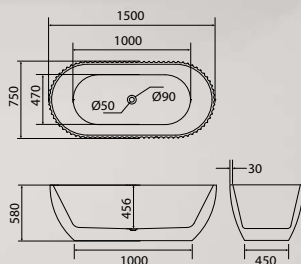

BSP 2042WM
Elsa Highstone Counter Basin

560 × 360 × 160
Matte White

Gross weight: 14 kg
Net weight: 12 kg

BSP 2043WM
Elsa Highstone Wall-Hung Basin

1200 × 450 × 150
Matte White

Gross weight: 28 kg
Net weight: 23 kg

Exquisite
Bathtub & Basin

BUP 3113WG
Ariel Nexcrylic Freestanding Bathtub

1700 × 800 × 580
Gloss White

Gross weight: 58 kg
Net weight: 49 kg

BUP 3111WG
Ariel Nexcrylic Freestanding Bathtub

1500 × 750 × 580
Gloss White

Gross weight: 55 kg
Net weight: 48 kg

BSP 2111WM
Ariel Highstone Freestanding Basin

600 × 380 × 900
Matte White

Gross weight: 39 kg
Net weight: 35 kg

BSP 2112WM
Ariel Highstone Counter Basin

600 × 350 × 160
Matte White

Gross weight: 10 kg
Net weight: 8 kg

Exquisite
Bathtub & Basin

Ariel Highstone Counter Basin
600 × 350 × 160

Gross weight: 12 kg
Net weight: 10 kg

BSP 2112BO

ONYX
BLACK

BSP 2112GG

GRAPHITE
GREY