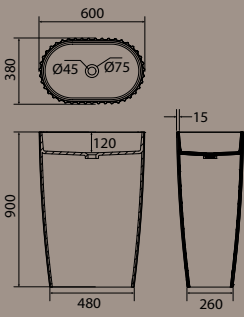

BSP 2042WM
Elsa Highstone Counter Basin

560 × 360 × 160
Matte White

Gross weight: 14 kg
Net weight: 12 kg

BSP 2043WM
Elsa Highstone Wall-Hung Basin

1200 × 450 × 150
Matte White

Gross weight: 28 kg
Net weight: 23 kg

Exquisite
Bathtub & Basin

BUP 3113WG
Ariel Nexcrylic Freestanding Bathtub

1700 × 800 × 580
Gloss White

Gross weight: 58 kg
Net weight: 49 kg

BUP 3111WG
Ariel Nexcrylic Freestanding Bathtub

1500 × 750 × 580
Gloss White

Gross weight: 55 kg
Net weight: 48 kg

BSP 2111WM
Ariel Highstone Freestanding Basin

600 × 380 × 900
Matte White

Gross weight: 39 kg
Net weight: 35 kg

BSP 2112WM
Ariel Highstone Counter Basin

600 × 350 × 160
Matte White

Gross weight: 10 kg
Net weight: 8 kg

Exquisite
Bathtub & Basin

Ariel Highstone Counter Basin
600 × 350 × 160

Gross weight: 12 kg
Net weight: 10 kg

BSP 2112BO

ONYX
BLACK

BSP 2112GG

GRAPHITE
GREY