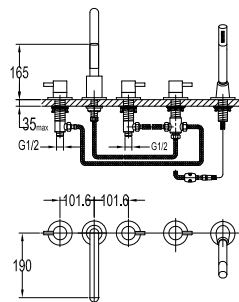

FCP 1806M

Eolica 5-hole bath/shower mixer deck-mounted

- 1-mode brass handshower
- easy clean shower spray
- brass flexible hose, revolflex 360°, 180cm
- brass handshower
- brass
- matte black