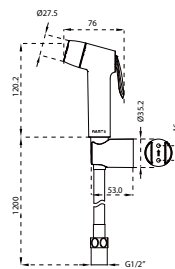

Brass basin bottle-trap (with pop-up pipe) with checkout

- brass
- chrome

WTP 2201

Brass pop-up waste (with overflow)

- brass
- chrome

WTP 2211

Brass pop-up waste (without overflow)

- brass
- chrome