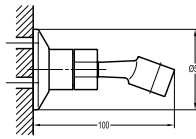

HHP 9301

Brass handshower holder

- universal coupling
- angle-adjustable
- brass
- matte black