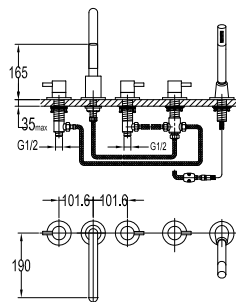

FCP 1836S

Eolica two-handle 8" basin mixer

- brass
- satin gold

FCP 1816S

Eolica 4-hole bath/shower mixer deck-mounted

- 1-mode brass handshower
- easy clean shower spray
- brass flexible hose, revolflex 360°, 180cm
- brass handshower
- brass
- satin gold