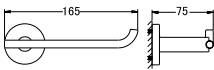

- brass
- satin gold

BAP 7801

Aleena brass single towel bar 600mm

- brass
- satin gold

BAP 7814

Aleena brass robe hook

- brass
- satin gold

BAP 7815