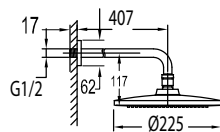

FCP 1826

Eolica single lever concealed shower mixer with rainshower

- 2 inlets / 1 outlet, 1/2"
- air-injection shower technology
- ABS shower head Ø22.5cm
- easy clean shower spray
- overhead shower angle adjustable
- brass
- chrome