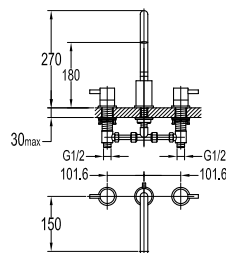

- knitted hoses, 40cm, 1/2"
- brass
- matte black

FCP 1835M

Eolica single lever concealed basin mixer

- solid brass construction
- brass
- matte black

FCP 1836M

Eolica two-handle 8" basin mixer

- brass
- matte black