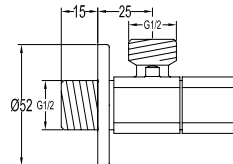

FCP 7877

Gallant 1/2" triangle valve

- brass
- satin gold