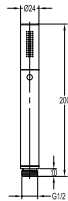

HSP 9301

Brass handshower 2-spray

- 2-mode handshower
- brass
- matte black