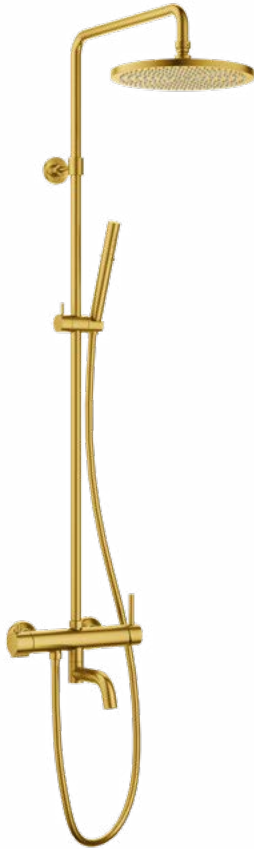

FCP 1836S

Eolica two-handle 8" basin mixer

- brass
- satin gold

FCP 1816S

Eolica 4-hole bath/shower mixer deck-mounted

- 1-mode brass handshower
- easy clean shower spray
- brass flexible hose, revolflex 360°, 180cm
- brass handshower
- brass
- satin gold

FCP 1806S

Eolica 5-hole bath/shower mixer deck-mounted

- 1-mode brass handshower
- easy clean shower spray
- brass flexible hose, revolflex 360°, 180cm
- brass handshower
- brass
- satin gold

FCP 1805S

Eolica single lever bath/shower mixer floor-mounted

- 2-mode handshower
- easy clean shower spray
- PVC flexible hose, revolflex 360°, 150cm, 1/2"
- brass handshower
- pedestal with turnable adjustment
- brass
- satin gold

FLP 7203

PVC flexible hose

- 1/2" connection
- length: 150cm
- PVC
- revolflex 360°
- satin gold

FCP 1809S

Eolica single lever bath/shower mixer with rainshower

- designed to run 3 outlets
- brass rainshower, Ø25.5cm
- air-injection shower technology
- swivel bath spout 180°
- easy clean shower spray
- 2-mode brass handshower
- PVC flexible hose, revolflex 360°, 150cm, 1/2"
- overhead shower angle adjustable
- brass
- satin gold