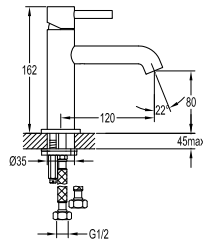

FCP 1841S

Eolica single lever monobloc basin mixer

- knitted hoses, 40cm, 1/2"
- brass
- satin gold