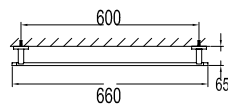

BAP 8501

Aleena brass single towel bar 600mm

- brass
- titanium grey