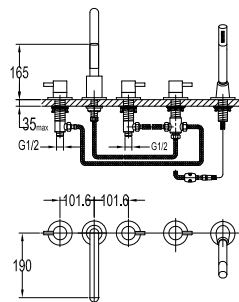

- solid brass construction
- brass
- chrome

FCP 1836

Eolica two-handle 8" basin mixer

- brass
- chrome

FCP 1816

Eolica 4-hole bath/shower mixer deck-mounted

- 1-mode brass handshower
- easy clean shower spray
- brass flexible hose, revolflex 360°, 180cm
- brass handshower
- brass
- chrome