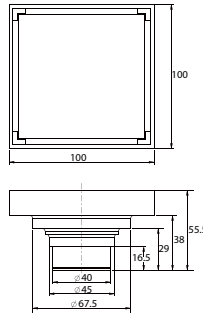

FDP 9101

Floor drain

- tile insert reversible
- flood resistant
- anti odour
- anti rat and roach
- pipe size: 1 1/2" - 3 1/2"
- brass
- matte black