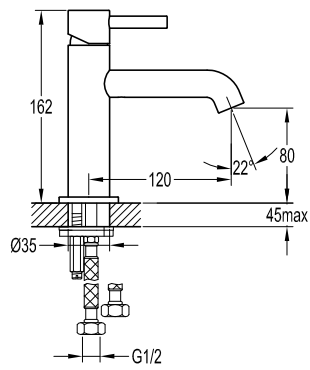

BAP 7622

Callista brass toilet roll holder
· brass
· everose gold

EOLICA

DIAMOND CHROME

Series

FCP 1841
Eolica single lever monobloc
basin mixer
Brass - Chrome

WTP 2201
Brass pop-up waste
(with overflow)
Brass - Chrome