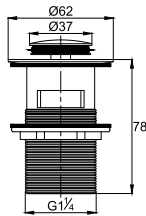

WTP 2201

Brass pop-up waste (with overflow)

- brass
- chrome