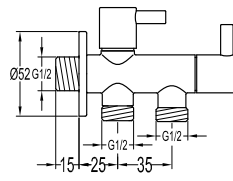

FCP 7678

Eolica 1/2" two-way triangle valve

- brass
- everose gold