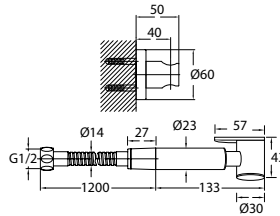

Brass pop-up waste (without overflow)

- brass
- matte black

SHP 2203

Shower handle

- stainless steel SUS 304
- matte black

TSP 3113

Toilet shower set 2-spray

- 2-mode shower head
- PVC flexible hose, revolflex 360°, 120cm, 1/2"
- full brass connector
- ABS
- matte black