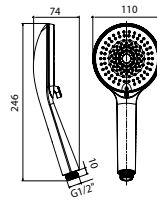

SSP 9401

Shower set with holder 4-jets round

- 4-mode handshower
- PVC flexible hose, revolflex 360°, 150cm, 1/2"
- ABS handshower
- universal rotating ABS shower holder
- matte black