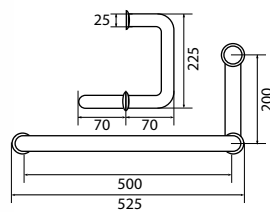

SHP 2201

Shower handle

- stainless steel SUS 304
- polished