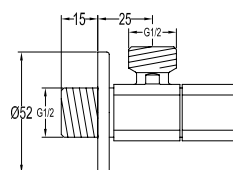

FCP 7677

Gallant 1/2" triangle valve

- brass
- everose gold