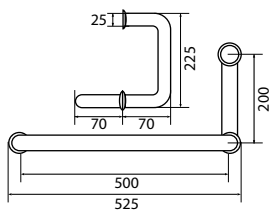

Brass toilet shower set

- brass shower head, full brass component
- brass flexible hose, revolflex 360°, 120cm, 1/2"
- full brass connector
- brass holder
- satin gold

SHP 2202

Shower handle

- stainless steel SUS 304
- satin gold