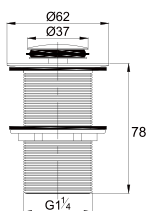

- brass shower head, full brass component
- brass flexible hose, revolflex 360°, 120cm, 1/2"
- full brass connector
- brass holder
- titanium grey

WTP 8501

Brass pop-up waste (with overflow)

- brass
- titanium grey