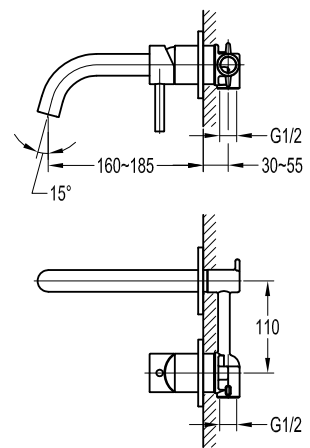

FCP 1835E

Eolica single lever concealed
basin mixer
Brass - Everose Gold