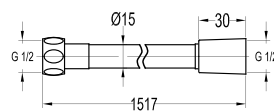

FLP 1302

Silverlux flexible hose

- 1/2" connection
- length: 150cm
- PVC
- revolflex 360°
- chrome