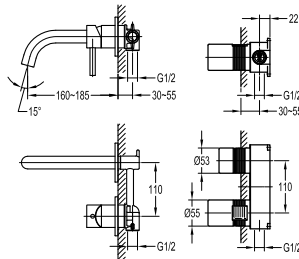

FCP 1841T

Eolica single lever monobloc basin mixer

- knitted hoses, 40cm, 1/2"
- brass
- titanium grey

FCP 1843T

Eolica single lever monobloc basin mixer

- knitted hoses, 40cm, 1/2"
- brass
- titanium grey