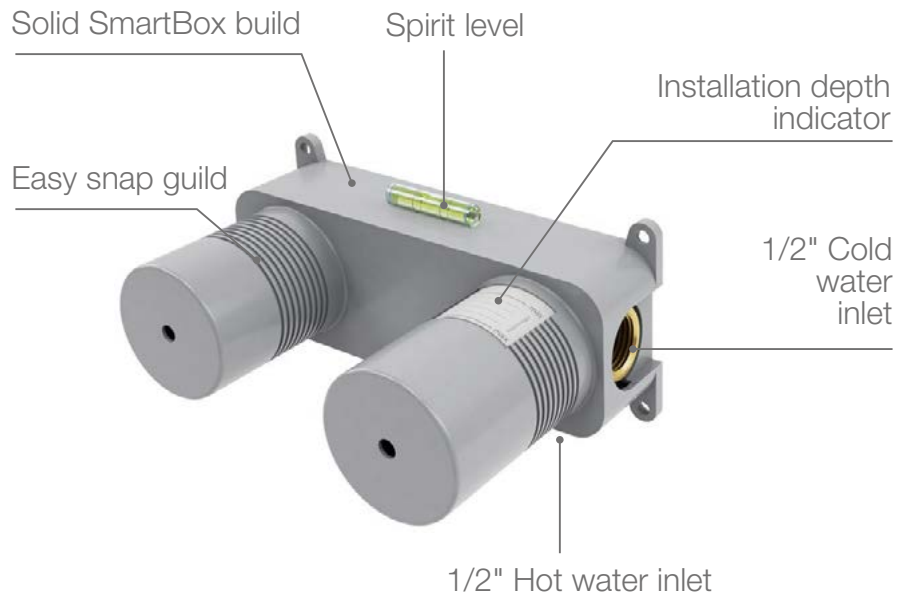

Air-Injection rainshower

Infuse air into water to create soft and full rain droplets.

Water-saving

Environmentally friendly by the efficient use of water.

Easy to clean

Silica gel spout, easy to clean and anti-clog.

SMARTBOX

SMARTBOX makes the wall-embedding simple and clear. SMARTBOX has multiple fixing and locking ways. Thus it is suitable for any wall structure. SMARTBOX can match other handles or cover plates of concealed 4-way and 5-way mixer with diverter.