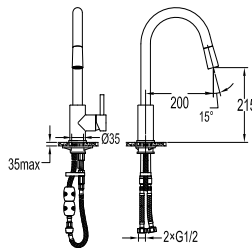

FCP 1826T

Eolica single lever concealed shower mixer with rainshower

- 2 inlets / 1 outlet, 1/2"
- air-injection shower technology
- brass shower head Ø25.5cm
- easy clean shower spray
- overhead shower angle adjustable
- brass
- titanium grey

HSP 8501

Brass handshower 2-spray

- 2-mode handshower
- brass
- titanium grey

SAP 1201T

Shower arm ceiling-mounted

- 1/2" connection
- brass
- titanium grey

FCP 1853TG

Eolica single lever pillar sink mixer