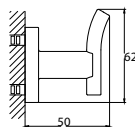

BAP 7614

Callista brass robe hook
· brass
· everose gold