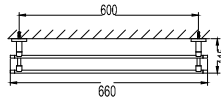

- brass
- everose gold

WTP 7611

Brass pop-up waste (without overflow)

- brass
- everose gold

BAP 7607

Callista brass towel shelf 600mm
· brass
· everose gold

BAP 7605

Callista brass towel shelf 600mm
· brass
· everose gold