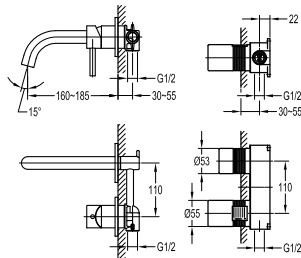

- knitted hoses, 40cm, 1/2"
- brass
- matte black

FCP 1835M

Eolica single lever concealed basin mixer

- solid brass construction
- brass
- matte black

FCP 1836M

Eolica two-handle 8" basin mixer

- brass
- matte black