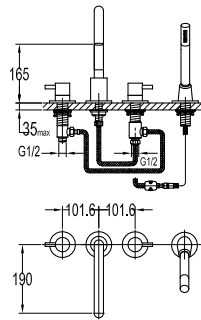

FCP 1816S

Eolica 4-hole bath/shower mixer deck-mounted

- 1-mode brass handshower
- easy clean shower spray
- brass flexible hose, revolflex 360°, 180cm
- brass handshower
- brass
- satin gold