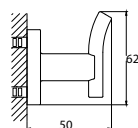

BAP 7814

Aleena brass robe hook

- brass
- satin gold