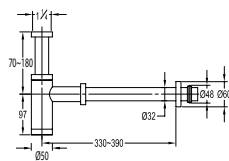

BTP 8501

Brass basin bottle-trap (with pop-up pipe) with checkout

- brass
- titanium grey