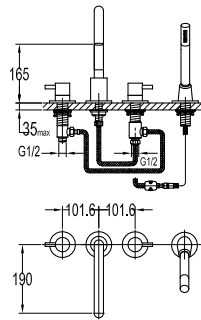

- knitted hoses, 40cm, 1/2"
- brass
- matte black

FCP 1835M

Eolica single lever concealed basin mixer

- solid brass construction
- brass
- matte black

FCP 1836M

Eolica two-handle 8" basin mixer

- brass
- matte black