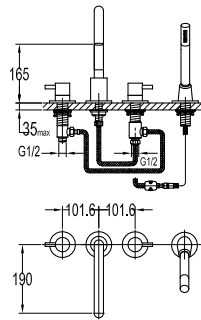

FCP 1816E

Eolica 4-hole bath/shower mixer deck-mounted

- 1-mode brass handshower
- easy clean shower spray
- brass flexible hose, revolflex 360°, 180cm
- brass handshower
- brass
- everose gold