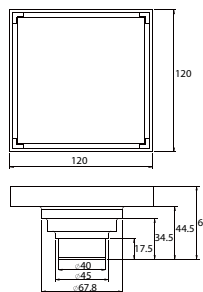

TSP 9201

Brass toilet shower set

- brass shower head, full brass component
- brass flexible hose, revolflex 360°, 120cm, 1/2"
- full brass connector
- brass holder
- matte black

FDP 9101

Floor drain

- tile insert reversible
- flood resistant
- anti odour
- anti rat and roach
- pipe size: 1 1/2" - 3 1/2"
- brass
- matte black