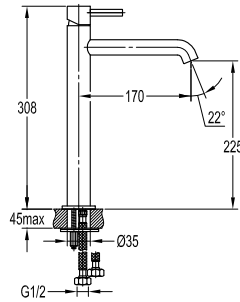

FCP 1843T

Eolica single lever monobloc basin mixer

- knitted hoses, 40cm, 1/2"
- brass
- titanium grey