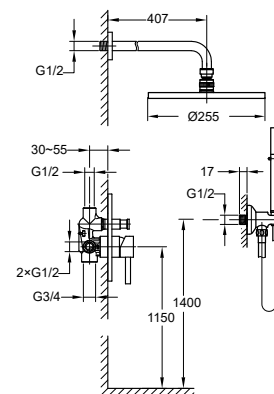

FCP 1827E

Eolica single lever concealed shower mixer
with rainshower and handhower
Brass - Everose Gold