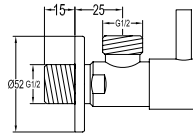

FCP 1877

Eolica 1/2" triangle valve

- brass
- chrome