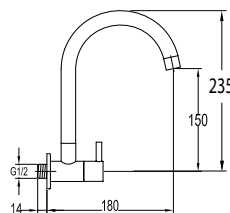

FCP 7862

Eolica 1/2" wall sink tap

- brass
- satin gold