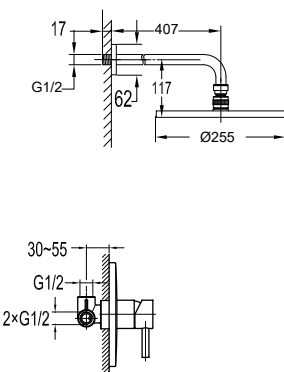

FCP 1826T

Eolica single lever concealed shower mixer with rainshower

- 2 inlets / 1 outlet, 1/2"
- air-injection shower technology
- brass shower head Ø25.5cm
- easy clean shower spray
- overhead shower angle adjustable
- brass
- titanium grey