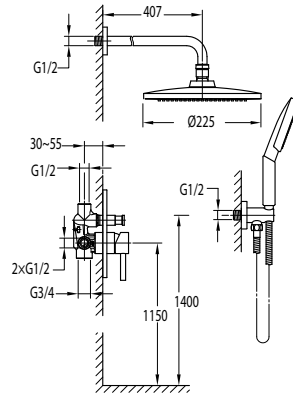

FCP 1827

Eolica single lever concealed shower mixer with rainshower and handshower

- designed to run 2 outlets
- 2 inlets 1/2", 2 outlets 1/2"
- ABS rainshower, Ø22.5cm
- easy clean shower spray
- 5-mode ABS handshower
- PVC flexible hose, revolflex 360°, 150cm, 1/2"
- overhead shower angle adjustable
- brass
- chrome