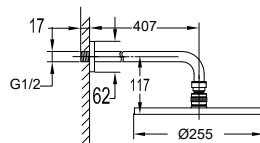

FCP 1826M

Eolica single lever concealed shower mixer with rainshower

- 2 inlets / 1 outlet, 1/2"
- air-injection shower technology
- brass shower head Ø25.5cm
- easy clean shower spray
- overhead shower angle adjustable
- brass
- matte black