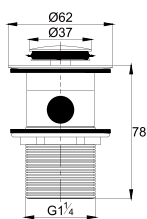

- brass shower head, full brass component
- brass flexible hose, revolflex 360°, 120cm, 1/2"
- full brass connector
- brass holder
- titanium grey

WTP 8501

Brass pop-up waste (with overflow)

- brass
- titanium grey