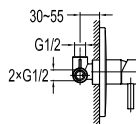

FCP 1826

Eolica single lever concealed shower mixer with rainshower

- 2 inlets / 1 outlet, 1/2"
- air-injection shower technology
- ABS shower head Ø22.5cm
- easy clean shower spray
- overhead shower angle adjustable
- brass
- chrome