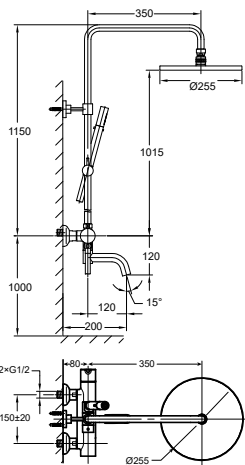

FCP 1809M

Eolica single lever bath / shower mixer
with rainshower
Brass - Matte Black