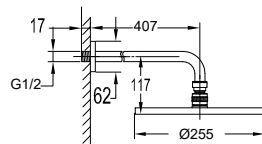

FCP 1826S

Eolica single lever concealed shower mixer with rainshower

- 2 inlets / 1 outlet, 1/2"
- air-injection shower technology
- brass shower head Ø25.5cm
- easy clean shower spray
- overhead shower angle adjustable
- brass
- satin gold