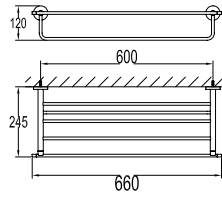

BAP 9307

Aleena brass towel shelf 600mm
· brass
· matte black

BAP 9305

Aleena brass towel shelf 600mm
· brass
· matte black

BAP 9303

Aleena brass double towel bar 600mm
· brass
· matte black

BAP 9301

Aleena brass single towel bar 600mm
· brass
· matte black