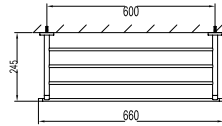

BAP 9307

Aleena brass towel shelf 600mm
· brass
· matte black

BAP 9305

Aleena brass towel shelf 600mm
· brass
· matte black

BAP 9303

Aleena brass double towel bar 600mm
· brass
· matte black

BAP 9301

Aleena brass single towel bar 600mm
· brass
· matte black