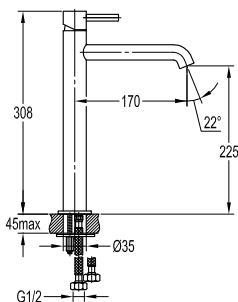

FCP 1843E

Eolica single lever monobloc basin mixer

- knitted hoses, 40cm, 1/2"
- brass
- everose gold