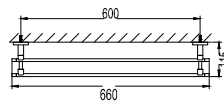

BAP 8503

Aleena brass double towel bar 600mm

- brass
- titanium grey