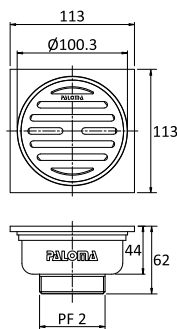

FDP 1106

1. **Floor drain**
2. anti odour
   - anti rat and roach
   - pipe size: 2" - 3½"
   - brass
   - chrome