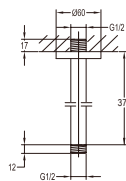

SAP 9337

Shower arm ceiling-mounted

- 1/2" connection
- brass
- matte black