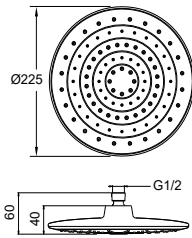

RSP 1135

8" rainshower round

- 1/2" connection
- ABS rainshower, Ø22.5cm
- easy clean shower spray
- ABS
- chrome