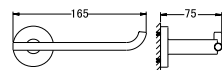

BAP 9315

Aleena brass toilet roll holder
· brass
· matte black