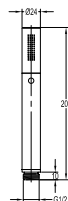

HSP 7801

Brass handshower 2-spray

- 2-mode handshower
- brass
- satin gold