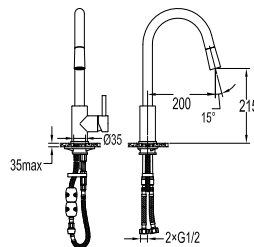

FCP 1853SG

Eolica single lever pillar sink mixer

- swivel spout 360°
- aerated spray / power spray
- pull-out spray head
- kintted hose, 60cm, 1/2"
- brass
- satin gold