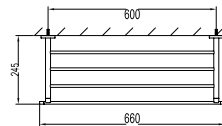

WTP 8511

Brass pop-up waste (without overflow)

- brass
- titanium grey

BAP 8507

Aleena brass towel shelf 600mm

- brass
- titanium grey

BAP 8505

Aleena brass towel shelf 600mm