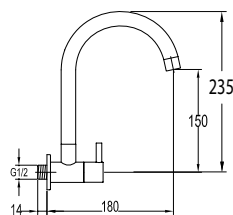

FCP 9262

Eolica 1/2" wall sink tap

- brass
- matte black