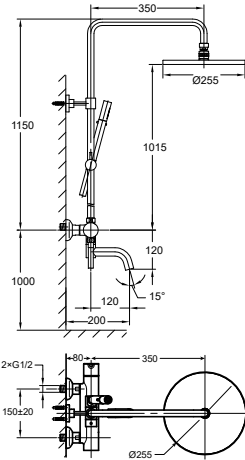

FCP 1809E

Eolica single lever bath/shower mixer with rainshower

- designed to run 3 outlets
- brass rainshower, Ø25.5cm
- air-injection shower technology
- swivel bath spout 180°
- easy clean shower spray
- 2-mode brass handshower
- PVC flexible hose, revolflex 360°, 150cm, 1/2"
- overhead shower angle adjustable
- brass
- everose gold