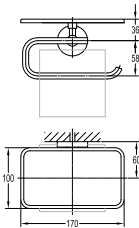

BAP 7822

Aleena brass toilet roll holder

- brass
- satin gold