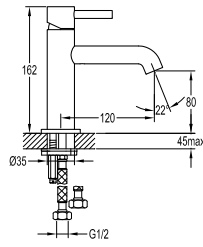

HSP 9301
Brass handshower 2-spray
Brass - Matte Black

FCP 1841M

Eolica single lever monobloc basin mixer

- knitted hoses, 40cm, 1/2"
- brass
- matte black

FCP 1843M

Eolica single lever monobloc basin mixer