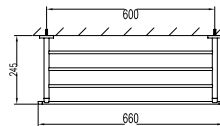

- brass
- everose gold

WTP 7611

Brass pop-up waste (without overflow)

- brass
- everose gold

BAP 7607

Callista brass towel shelf 600mm
· brass
· everose gold

BAP 7605

Callista brass towel shelf 600mm
· brass
· everose gold