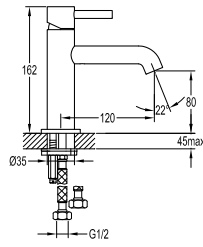

FCP 1841

Eolica single lever monobloc basin mixer

- knitted hoses, 40cm, 1/2"
- brass
- chrome

FCP 1843

Eolica single lever monobloc basin mixer

- knitted hoses, 40cm, 1/2"
- brass
- chrome

FCP 1835

Eolica single lever concealed basin mixer