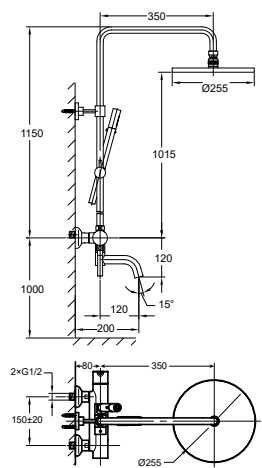

FCP 1809T

Eolica single lever bath / shower mixer
with rainshower
Brass - Titanium Grey