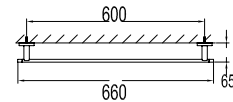

BAP 9307

Aleena brass towel shelf 600mm
· brass
· matte black

BAP 9305

Aleena brass towel shelf 600mm
· brass
· matte black

BAP 9303

Aleena brass double towel bar 600mm
· brass
· matte black

BAP 9301

Aleena brass single towel bar 600mm
· brass
· matte black