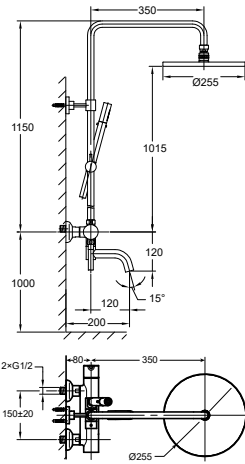

FLP 8502

PVC flexible hose

- 1/2" connection
- length: 150cm
- PVC
- revolflex 360°
- titanium grey

FCP 1809T

Eolica single lever bath/shower mixer with rainshower

- designed to run 3 outlets
- brass rainshower, Ø25.5cm
- air-injection shower technology
- swivel bath spout 180°
- easy clean shower spray
- 2-mode brass handshower
- PVC flexible hose, revolflex 360°, 150cm, 1/2"
- overhead shower angle adjustable
- brass
- titanium grey