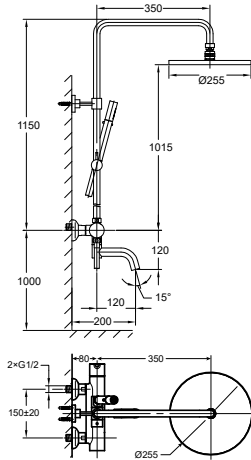

FCP 1809S

Eolica single lever bath/shower mixer with rainshower

- designed to run 3 outlets
- brass rainshower, Ø25.5cm
- air-injection shower technology
- swivel bath spout 180°
- easy clean shower spray
- 2-mode brass handshower
- PVC flexible hose, revolflex 360°, 150cm, 1/2"
- overhead shower angle adjustable
- brass
- satin gold