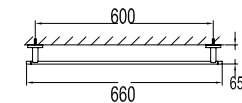

BAP 7801

Aleena brass single towel bar 600mm

- brass
- satin gold