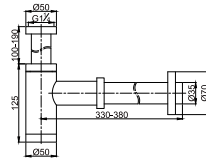

- brass
- chrome

FCP 1878

Eolica 1/2" two-way triangle valve

- brass
- chrome

FCP 1877

Eolica 1/2" triangle valve

- brass
- chrome

BTP 1202