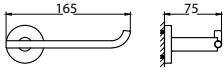

BAP 7603

Callista brass double towel bar 600mm
· brass
· everose gold

BAP 7601

Callista brass single towel bar 600mm
· brass
· everose gold

BAP 7614

Callista brass robe hook
· brass
· everose gold

BAP 7615

Callista brass toilet roll holder
· brass
· everose gold