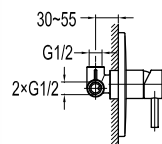

FCP 1826M

Eolica single lever concealed shower mixer with rainshower

- 2 inlets / 1 outlet, 1/2"
- air-injection shower technology
- brass shower head Ø25.5cm
- easy clean shower spray
- overhead shower angle adjustable
- brass
- matte black