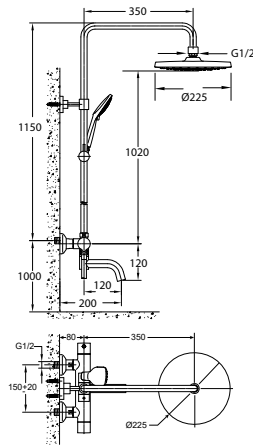

FCP 1809

Eolica single lever bath/shower mixer with rainshower

- designed to run 3 outlets
- ABS rainshower, Ø22.5cm
- swivel bath spout 180°
- easy clean shower spray
- 5-mode ABS handshower
- PVC flexible hose, revolflex 360°, 150cm, 1/2"
- overhead shower angle adjustable
- brass
- chrome

FCP 1826

Eolica single lever concealed shower mixer with rainshower

- 2 inlets / 1 outlet, 1/2"
- air-injection shower technology
- ABS shower head Ø22.5cm
- easy clean shower spray
- overhead shower angle adjustable
- brass
- chrome