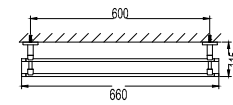

BAP 9307

Aleena brass towel shelf 600mm
· brass
· matte black

BAP 9305

Aleena brass towel shelf 600mm
· brass
· matte black

BAP 9303

Aleena brass double towel bar 600mm
· brass
· matte black

BAP 9301

Aleena brass single towel bar 600mm
· brass
· matte black