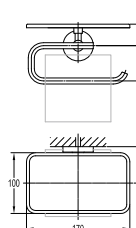

BAP 9322

Aleena brass toilet roll holder
· brass
· matte black