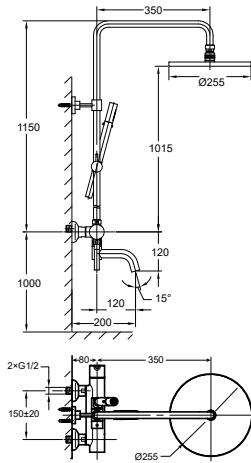

- 1-mode brass handshower
- easy clean shower spray
- brass flexible hose, revolflex 360°, 180cm
- brass handshower
- brass
- matte black

FCP 1805M

Eolica single lever bath/shower mixer floor-mounted

- 2-mode handshower
- easy clean shower spray
- PVC flexible hose, revolflex 360°, 150cm, 1/2"
- brass handshower
- pedestal with turnable adjustment
- brass
- matte black

FLP 9202

PVC flexible hose

- 1/2" connection
- length: 150cm
- PVC
- revolflex 360°
- matte black

FCP 1809M

Eolica single lever bath/shower mixer with rainshower

- designed to run 3 outlets
- brass rainshower, Ø25.5cm
- air-injection shower technology
- swivel bath spout 180°
- easy clean shower spray
- 2-mode brass handshower
- PVC flexible hose, revolflex 360°, 150cm, 1/2"
- overhead shower angle adjustable
- brass
- matte black