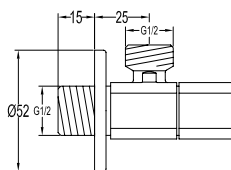

- swivel spout 360°
- aerated spray / power spray
- pull-out spray head
- kintted hose, 60cm, 1/2"
- brass
- titanium grey

BTP 8501

Brass basin bottle-trap (with pop-up pipe) with checkout

- brass
- titanium grey