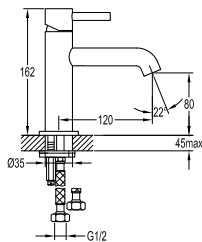

FCP 1841E

Eolica single lever monobloc basin mixer

- knitted hoses, 40cm, 1/2"
- brass
- everose gold