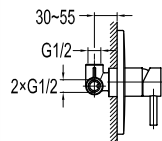

FCP 1826E

Eolica single lever concealed shower mixer with rainshower

- 2 inlets / 1 outlet, 1/2"
- air-injection shower technology
- brass shower head Ø25.5cm
- easy clean shower spray
- overhead shower angle adjustable
- brass
- everose gold