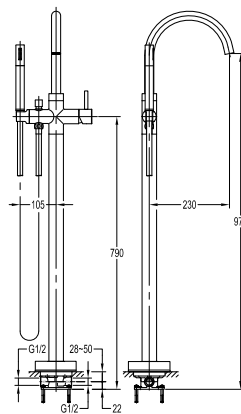

FCP 1805S

Eolica single lever bath/shower mixer floor-mounted

- 2-mode handshower
- easy clean shower spray
- PVC flexible hose, revolflex 360°, 150cm, 1/2"
- brass handshower
- pedestal with turnable adjustment
- brass
- satin gold