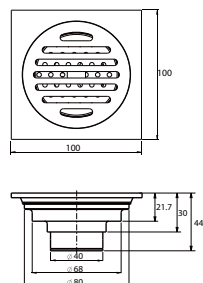

FDP 9103

Floor drain

- flood resistant
- anti odour
- anti rat and roach
- pipe size: 1 1/2" - 3 1/2"
- brass
- matte black