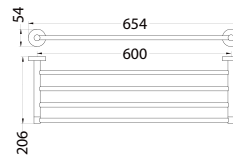

BAP 2105

Dakota towel shelf 600mm
· brass + SUS 304
· chrome