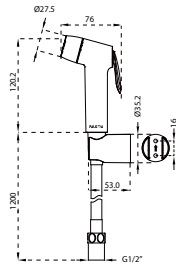

Brass pop-up waste (without overflow)

- brass
- matte black

SHP 2203

Shower handle

- stainless steel SUS 304
- matte black

TSP 3113

Toilet shower set 2-spray

- 2-mode shower head
- PVC flexible hose, revolflex 360°, 120cm, 1/2"
- full brass connector
- ABS
- matte black