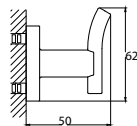

- brass
- titanium grey

BAP 8503

Aleena brass double towel bar 600mm

- brass
- titanium grey

BAP 8501

Aleena brass single towel bar 600mm

- brass
- titanium grey

BAP 8514