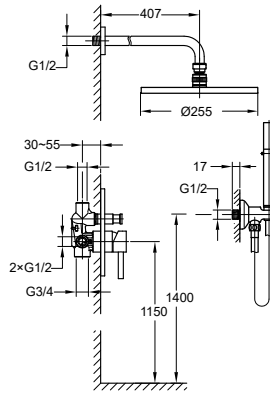

FCP 1827S

Eolica single lever concealed shower mixer with rainshower and handshower

- designed to run 2 outlets
- 2 inlets 1/2", 2 outlets 1/2"
- air-injection shower technology
- brass rainshower, Ø25.5cm
- easy clean shower spray
- 2-mode brass handshower
- PVC flexible hose, revolflex 360°, 150cm, 1/2"
- overhead shower angle adjustable
- brass
- satin gold

FCP 1826S

Eolica single lever concealed shower mixer with rainshower

- 2 inlets / 1 outlet, 1/2"
- air-injection shower technology
- brass shower head Ø25.5cm
- easy clean shower spray
- overhead shower angle adjustable
- brass
- satin gold

HSP 7801

Brass handshower 2-spray

- 2-mode handshower
- brass
- satin gold