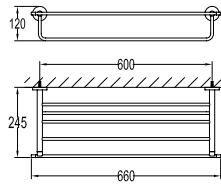

BAP 7607

Callista brass towel shelf 600mm
· brass
· everose gold