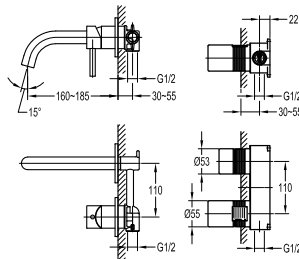

FCP 1835S

Eolica single lever concealed basin mixer

- solid brass construction
- brass
- satin gold