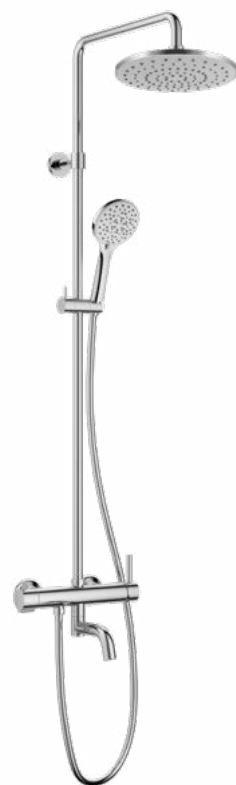

BAP 7622

Callista brass toilet roll holder
· brass
· everose gold

EOLICA

DIAMOND CHROME

Series

FCP 1841
Eolica single lever monobloc
basin mixer
Brass - Chrome

WTP 2201
Brass pop-up waste
(with overflow)
Brass - Chrome

WTP 2211
Brass pop-up waste
(without overflow)
Brass - Chrome

FCP 1835
Eolica single lever concealed
basin mixer
Brass - Chrome

FCP 1809

Eolica single lever bath / shower
mixer with rainshower
Brass - Chrome

FCP 1841

Eolica single lever monobloc basin mixer

- knitted hoses, 40cm, 1/2"
- brass
- chrome

FCP 1843

Eolica single lever monobloc basin mixer

- knitted hoses, 40cm, 1/2"
- brass
- chrome

FCP 1835

Eolica single lever concealed basin mixer

- solid brass construction
- brass
- chrome

FCP 1836

Eolica two-handle 8" basin mixer

- brass
- chrome

FCP 1816

Eolica 4-hole bath/shower mixer deck-mounted

- 1-mode brass handshower
- easy clean shower spray
- brass flexible hose, revolflex 360°, 180cm
- brass handshower
- brass
- chrome