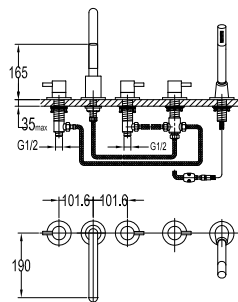

FCP 1806T

Eolica 5-hole bath/shower mixer deck-mounted

- 1-mode brass handshower
- easy clean shower spray
- brass flexible hose, revolflex 360°, 180cm
- brass handshower
- brass
- titanium grey