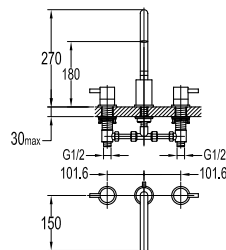

- knitted hoses, 40cm, 1/2"
- brass
- satin gold

FCP 1843S

Eolica single lever monobloc basin mixer

- knitted hoses, 40cm, 1/2"
- brass
- satin gold

FCP 1835S

Eolica single lever concealed basin mixer

- solid brass construction
- brass
- satin gold