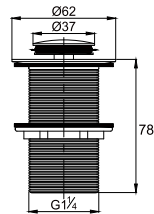

Brass basin bottle-trap (with pop-up pipe) with checkout

- brass
- chrome

WTP 2201

Brass pop-up waste (with overflow)

- brass
- chrome

WTP 2211

Brass pop-up waste (without overflow)

- brass
- chrome