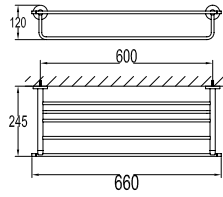

Brass toilet shower set

- brass shower head, full brass component
- brass flexible hose, revolflex 360°, 120cm, 1/2"
- full brass connector
- brass holder
- satin gold

SHP 2202

Shower handle

- stainless steel SUS 304
- satin gold