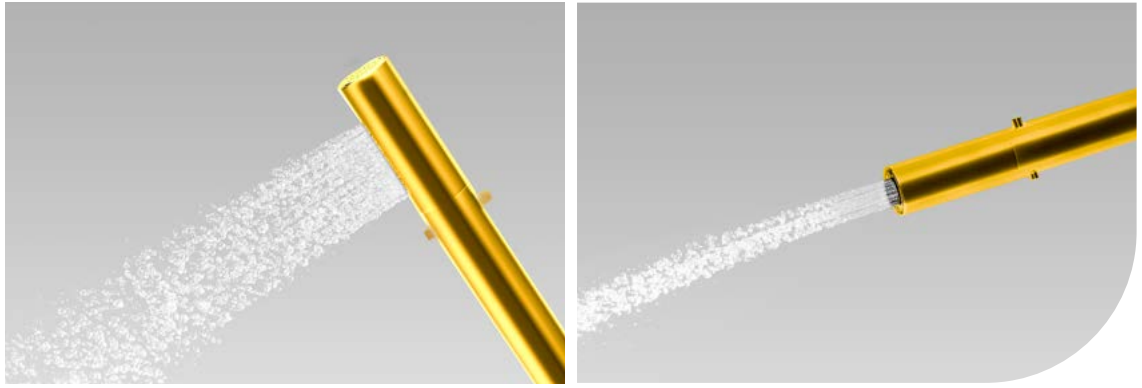

FCP 1827S

Eolica single lever concealed shower mixer
with rainshower and handshower
Brass - Satin Gold