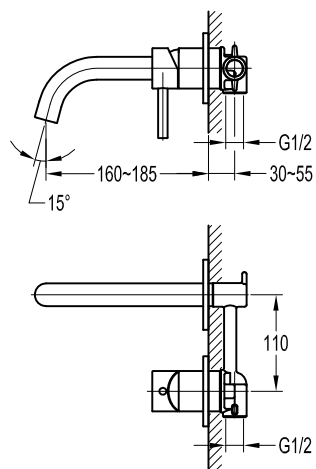

FCP 1835T

Eolica single lever concealed
basin mixer
Brass - Titanium Grey