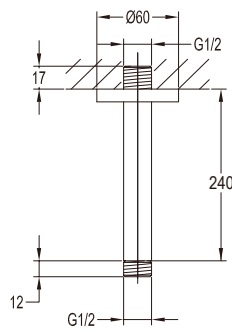

HSP 8501

Brass handshower 2-spray

- 2-mode handshower
- brass
- titanium grey

SAP 1201T

Shower arm ceiling-mounted

- 1/2" connection
- brass
- titanium grey