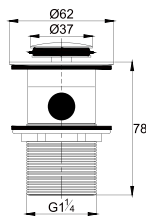

WTP 7801

Brass pop-up waste (with overflow)

- brass
- satin gold