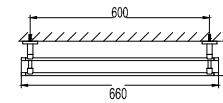

BAP 7807

Aleena brass towel shelf 600mm

- brass
- satin gold

BAP 7805

Aleena brass towel shelf 600mm

- brass
- satin gold

BAP 7803

Aleena brass double towel bar 600mm