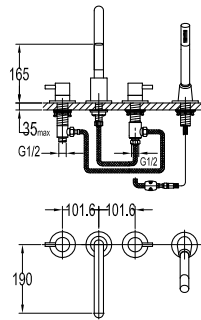

FCP 1835T

Eolica single lever concealed basin mixer

- solid brass construction
- brass
- titanium grey

FCP 1836T

Eolica two-handle 8" basin mixer

- brass
- titanium grey

FCP 1816T

Eolica 4-hole bath/shower mixer deck-mounted