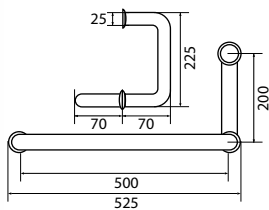

SHP 2203

Shower handle

- stainless steel SUS 304
- matte black