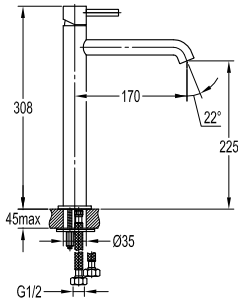

FCP 1843

Eolica single lever monobloc basin mixer

- knitted hoses, 40cm, 1/2"
- brass
- chrome