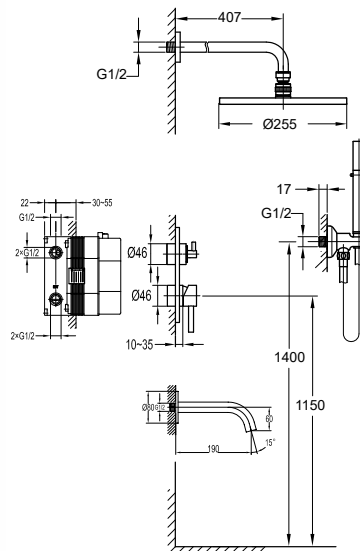

FCP 1829S

Eolica single lever concealed shower mixer with spout, rainshower and handshower

- designed to run 3 outlets
- 2 inlets 1/2", 3 outlets 1/2"
- air-injection shower technology
- brass rainshower, Ø25.5cm
- easy clean shower spray
- 2-mode brass handshower
- brass spout, 1/2" connection
- PVC flexible hose, revolflex 360°, 150cm, 1/2"
- overhead shower angle adjustable
- brass
- satin gold