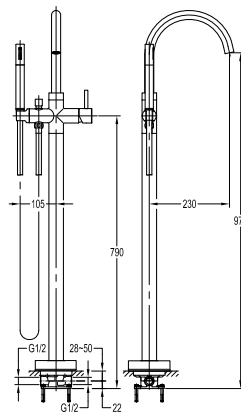

FCP 1805T

Eolica single lever bath/shower mixer floor-mounted

- 2-mode handshower
- easy clean shower spray
- PVC flexible hose, revolflex 360°, 150cm, 1/2"
- brass handshower
- pedestal with turnable adjustment
- brass
- titanium grey