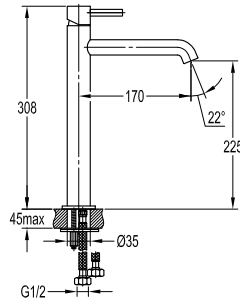

FCP 1843S

Eolica single lever monobloc basin mixer

- knitted hoses, 40cm, 1/2"
- brass
- satin gold