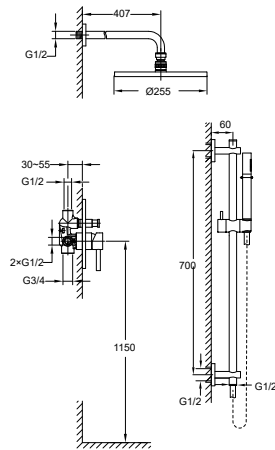

FCP 1828M *

Eolica single lever concealed shower mixer with rainshower, handshower & slide rail

- designed to run 2 outlets
- 2 inlets 1/2", 2 outlets 1/2"
- air-injection shower technology
- brass rainshower, Ø25.5cm
- easy clean shower spray
- 2-mode brass handshower
- PVC flexible hose, revolflex 360°, 150cm, 1/2"
- overhead shower angle adjustable
- brass
- matte black

HSP 9301

Brass handshower 2-spray

- 2-mode handshower
- brass
- matte black

SAP 9337

Shower arm ceiling-mounted

- 1/2" connection
- brass
- matte black