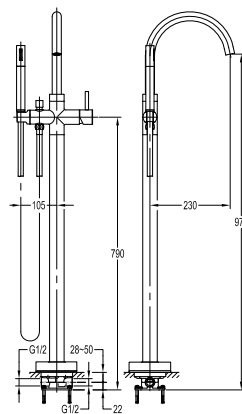

FCP 1805M

Eolica single lever bath/shower mixer floor-mounted

- 2-mode handshower
- easy clean shower spray
- PVC flexible hose, revolflex 360°, 150cm, 1/2"
- brass handshower
- pedestal with turnable adjustment
- brass
- matte black