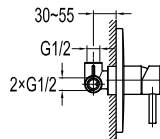

HSP 7801

Brass handshower 2-spray

- 2-mode handshower
- brass
- satin gold