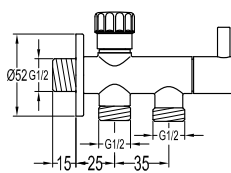

FCP 1878

Eolica 1/2" two-way triangle valve

- brass
- chrome