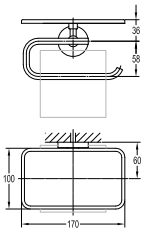

BAP 8522

Aleena brass toilet roll holder
· brass
· titanium grey