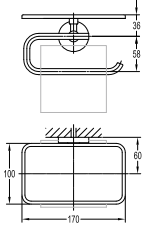

BAP 7603

Callista brass double towel bar 600mm
· brass
· everose gold

BAP 7601

Callista brass single towel bar 600mm
· brass
· everose gold

BAP 7614

Callista brass robe hook
· brass
· everose gold

BAP 7615

Callista brass toilet roll holder
· brass
· everose gold