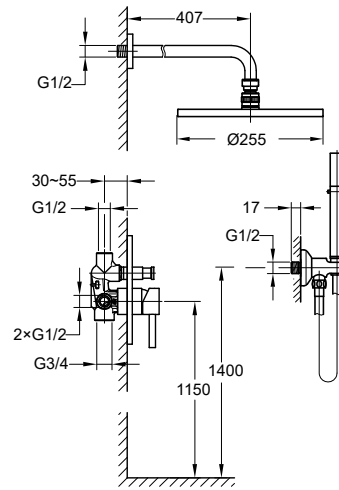

FCP 1827S

Eolica single lever concealed shower mixer
with rainshower and handshower
Brass - Satin Gold