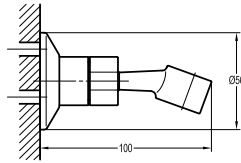

HHP 7801

Handshower holder

- universal coupling
- brass
- satin gold