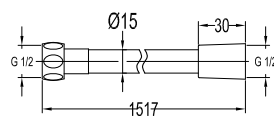

FLP 7203

PVC flexible hose

- 1/2" connection
- length: 150cm
- PVC
- revolflex 360°
- satin gold