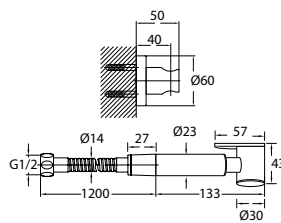

FLP 7205

PVC flexible hose

- 1/2" connection
- length: 150cm
- PVC
- revolflex 360°
- everose gold

HHP 7201

Brass handshower holder

- universal coupling
- angle-adjustable
- brass
- everose gold

TSP 7601

Brass toilet shower set