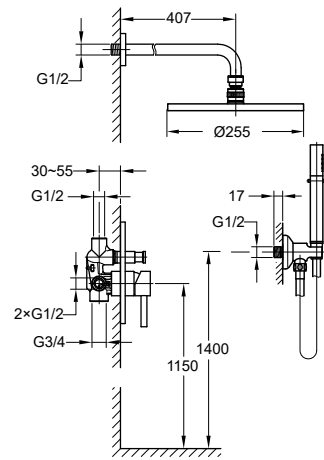

FCP 1827T

Eolica single lever concealed shower mixer
with rainshower and handshower
Brass - Titanium Grey