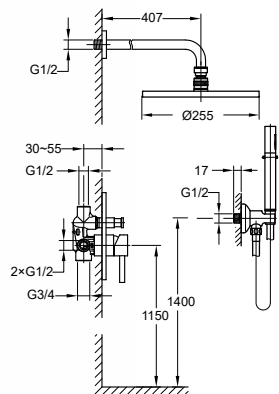

FCP 1827M

Eolica single lever concealed shower mixer
with rainshower and handshower
Brass - Matte Black