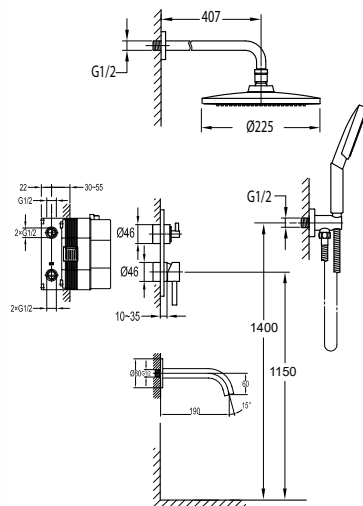

FCP 1829

Eolica single lever concealed shower mixer with spout, rainshower and handshower

- designed to run 3 outlets
- 2 inlets 1/2", 3 outlets 1/2"
- air-injection shower technology
- ABS rainshower, Ø22.5cm
- easy clean shower spray
- 5-mode ABS handshower
- brass spout, 1/2" connection
- PVC flexible hose, revolflex 360°, 150cm, 1/2"
- overhead shower angle adjustable
- brass
- chrome