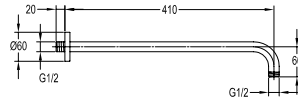

SAP 1101

Shower arm wall-mounted

- 1/2" connection
- brass
- chrome