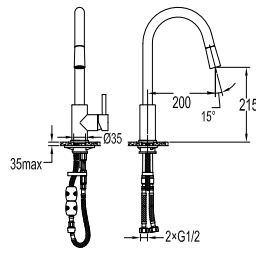

FCP 1827E

Eolica single lever concealed shower mixer with rainshower and handshower

- designed to run 2 outlets
- 2 inlets 1/2", 2 outlets 1/2"
- air-injection shower technology
- brass rainshower, Ø25.5cm
- easy clean shower spray
- 2-mode brass handshower
- PVC flexible hose, revoflex 360°, 150cm, 1/2"
- overhead shower angle adjustable
- brass
- everose gold

FCP 1826E

Eolica single lever concealed shower mixer with rainshower

- 2 inlets / 1 outlet, 1/2"
- air-injection shower technology
- brass shower head Ø25.5cm
- easy clean shower spray
- overhead shower angle adjustable
- brass
- everose gold

HSP 7101

Brass handshower

- 1-mode handshower
- brass
- everose gold

FCP 1853EG

Eolica single lever pillar sink mixer

- swivel spout 360°
- aerated spray / power spray
- pull-out spray head
- knitted hose, 60cm, 1/2"
- brass
- everose gold

FLP 7205

PVC flexible hose

- 1/2" connection
- length: 150cm
- PVC
- revolflex 360°
- everose gold

HHP 7201

Brass handshower holder

- universal coupling
- angle-adjustable
- brass
- everose gold

TSP 7601

Brass toilet shower set