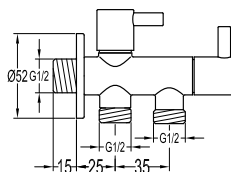

FCP 8578

Eolica 1/2" two-way triangle valve

- brass
- titanium grey