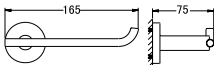

BAP 8515

Aleena brass toilet roll holder
· brass
· titanium grey