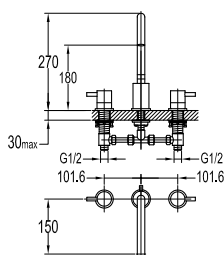

FCP 1836E

Eolica two-handle 8" basin mixer

- brass
- everose gold