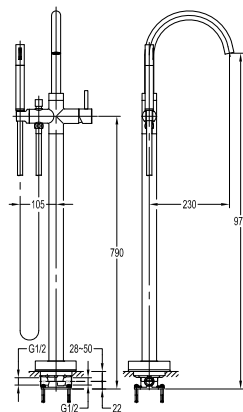

FCP 1805E

Eolica single lever bath/shower mixer floor-mounted

- 2-mode handshower
- easy clean shower spray
- PVC flexible hose, revolflex 360°, 150cm, 1/2"
- brass handshower
- pedestal with turnable adjustment
- brass
- everose gold