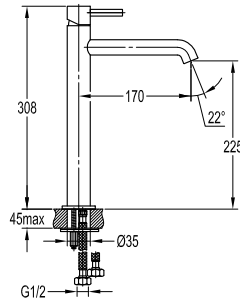

HSP 9301
Brass handshower 2-spray
Brass - Matte Black

FCP 1841M

Eolica single lever monobloc basin mixer

- knitted hoses, 40cm, 1/2"
- brass
- matte black

FCP 1843M

Eolica single lever monobloc basin mixer