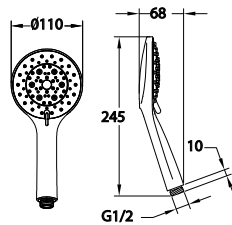

HSP 1502

ABS handshower 5-spray

- 5-mode handshower
- easy clean shower spray
- ABS
- chrome