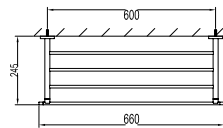

BAP 7805

Aleena brass towel shelf 600mm

- brass
- satin gold