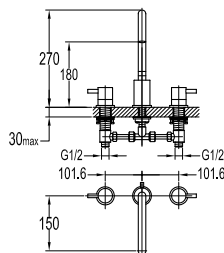

FCP 1836T

Eolica two-handle 8" basin mixer

- brass
- titanium grey