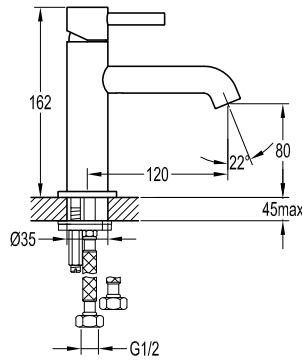

FCP 1841M
Eolica single lever monobloc
basin mixer
Brass - Matte Black