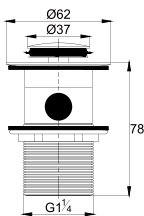

WTP 9201

Brass pop-up waste (with overflow)

- brass
- matte black