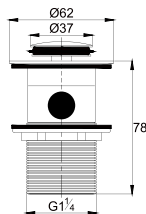

FCP 7678

Eolica 1/2" two-way triangle valve

- brass
- everose gold

BTP 7601

Brass basin bottle-trap (with pop-up pipe) with checkout

- brass
- everose gold

WTP 7601

Brass pop-up waste (with overflow)