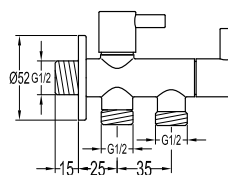

FLP 9101

Brass flexible hose

- 1/2" connection
- length: 150cm
- brass
- revolflex 360°
- matte black

FCP 9191

Gallant 1/2" angle valve

- brass
- matte black

FCP 9278

Eolica 1/2" two-way triangle valve