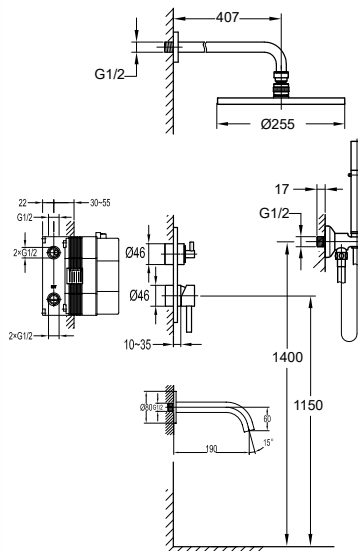

FCP 1829E

Eolica single lever concealed shower mixer with spout, rainshower and handshower

- designed to run 3 outlets
- 2 inlets 1/2", 3 outlets 1/2"
- air-injection shower technology
- brass rainshower, Ø25.5cm
- easy clean shower spray
- 2-mode brass handshower
- brass spout, 1/2" connection
- PVC flexible hose, revolflex 360°, 150cm, 1/2"
- overhead shower angle adjustable
- brass
- everose gold