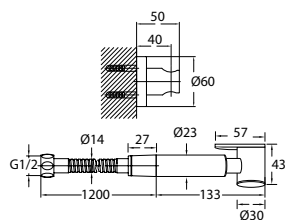

TSP 8501

Brass toilet shower set

- brass shower head, full brass component
- brass flexible hose, revolflex 360°, 120cm, 1/2"
- full brass connector
- brass holder
- titanium grey