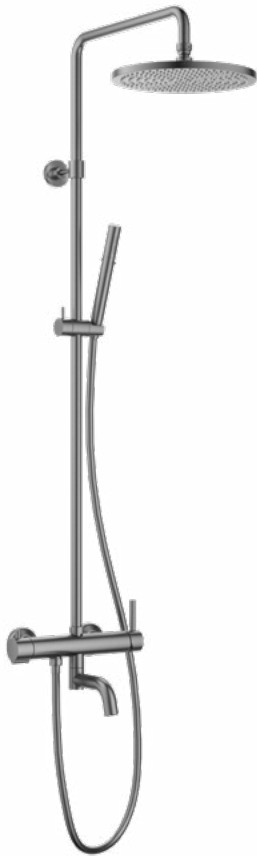

- 1-mode brass handshower
- easy clean shower spray
- brass flexible hose, revolflex 360°, 180cm
- brass handshower
- brass
- titanium grey

FCP 1806T

Eolica 5-hole bath/shower mixer deck-mounted

- 1-mode brass handshower
- easy clean shower spray
- brass flexible hose, revolflex 360°, 180cm
- brass handshower
- brass
- titanium grey

FCP 1805T

Eolica single lever bath/shower mixer floor-mounted

- 2-mode handshower
- easy clean shower spray
- PVC flexible hose, revolflex 360°, 150cm, 1/2"
- brass handshower
- pedestal with turnable adjustment
- brass
- titanium grey

FLP 8502

PVC flexible hose

- 1/2" connection
- length: 150cm
- PVC
- revolflex 360°
- titanium grey

FCP 1809T

Eolica single lever bath/shower mixer with rainshower

- designed to run 3 outlets
- brass rainshower, Ø25.5cm
- air-injection shower technology
- swivel bath spout 180°
- easy clean shower spray
- 2-mode brass handshower
- PVC flexible hose, revolflex 360°, 150cm, 1/2"
- overhead shower angle adjustable
- brass
- titanium grey

FCP 1829T

Eolica single lever concealed shower mixer with spout, rainshower and handshower

- designed to run 3 outlets
- 2 inlets 1/2", 3 outlets 1/2"
- air-injection shower technology
- brass rainshower, Ø25.5cm
- easy clean shower spray
- 2-mode brass handshower
- brass spout, 1/2" connection
- PVC flexible hose, revolflex 360°, 150cm, 1/2"
- overhead shower angle adjustable
- brass
- titanium grey