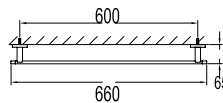

BAP 7601

Callista brass single towel bar 600mm
· brass
· everose gold