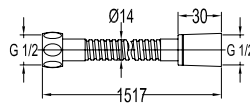

FLP 9101

Brass flexible hose

- 1/2" connection
- length: 150cm
- brass
- revolflex 360°
- matte black