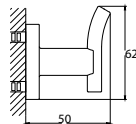

BAP 9307

Aleena brass towel shelf 600mm
· brass
· matte black

BAP 9305

Aleena brass towel shelf 600mm
· brass
· matte black

BAP 9303

Aleena brass double towel bar 600mm
· brass
· matte black

BAP 9301

Aleena brass single towel bar 600mm
· brass
· matte black