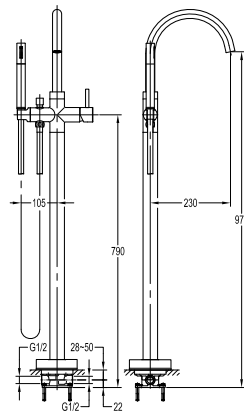

FCP 1805

Eolica single lever bath/shower mixer floor-mounted

- 2-mode handshower
- easy clean shower spray
- PVC flexible hose, revolflex 360°, 150cm, 1/2"
- brass handshower
- pedestal with turnable adjustment
- brass
- chrome