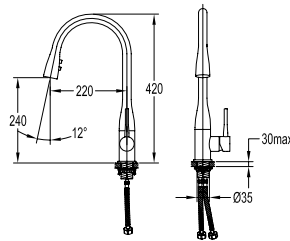

TSP 3111

Toilet shower set 2-spray

- 2-mode shower head
- PVC flexible hose, revolflex 360°, 120cm, 1/2"
- full brass connector
- ABS
- chrome

SHP 2201

Shower handle

- stainless steel SUS 304
- polished

FCP 1851

Eolica single lever pillar sink mixer

- swivel spout 180°
- kintted hose, 60cm, 1/2"
- brass
- chrome

FCP 1852

Eolica single lever pillar sink mixer

- swivel spout 360°
- aerated spray / power spray
- kintted hose, 60cm, 1/2"
- brass
- chrome

FCP 1853

Eolica single lever pillar sink mixer with pull-down sprayhead

- swivel spout 120°
- aerated spray / power spray
- kintted hose, 60cm, 1/2"
- brass
- chrome

FCP 1853CH

Eolica single lever pillar sink mixer

- swivel spout 360°
- 2 spray-mode
- pull-out spray head
- kintted hose, 60cm, 1/2"
- brass
- everose gold

FCP 1861

Eolica 1/2" pillar sink tap

- brass
- chrome

FCP 1862

Eolica 1/2" wall sink tap

- brass
- chrome