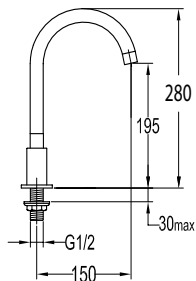

FCP 9261

Eolica 1/2" pillar sink tap

- brass
- matte black