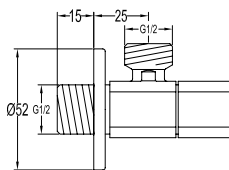

FCP 2177

Gallant 1/2" triangle valve

- brass
- chrome