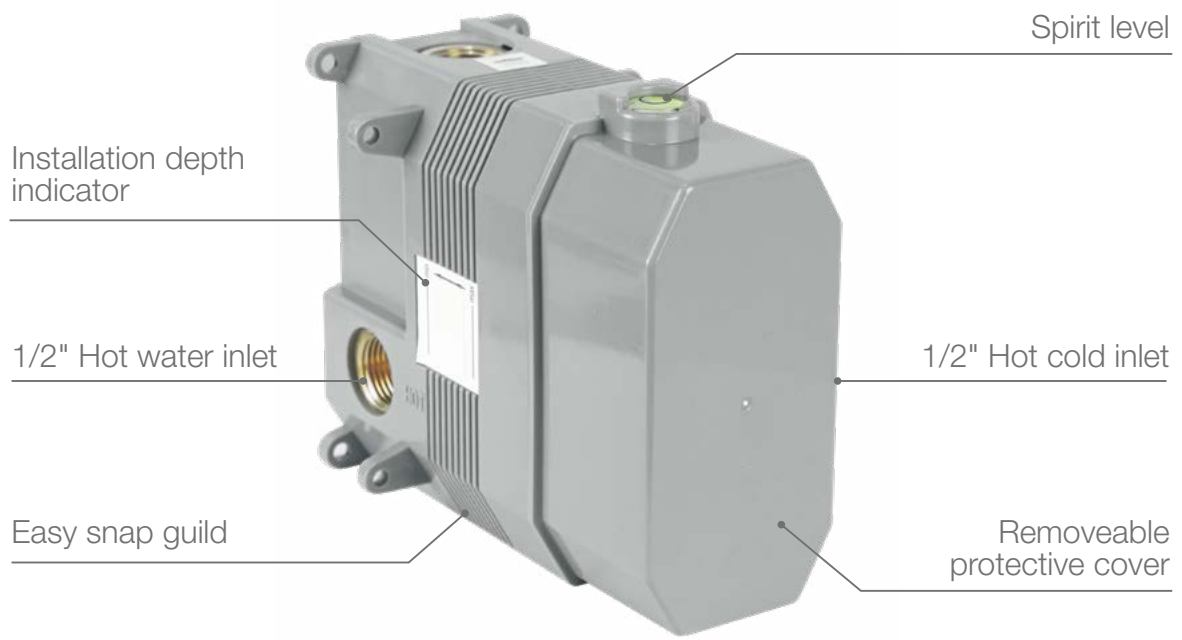

Air-Injection rainshower

Infuse air into water to create soft and full rain droplets.

Water-saving

Environmentally friendly by the efficient use of water.

Easy to clean

Silica gel spout, easy to clean and anti-clog.

SMARTBOX

SMARTBOX makes the wall-embedding simple and clear. SMARTBOX has multiple fixing and locking ways. Thus it is suitable for any wall structure. SMARTBOX can match other handles or cover plates of concealed 4-way and 5-way mixer with diverter.