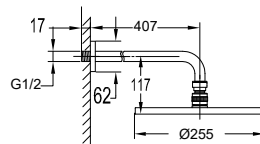

FCP 1826E

Eolica single lever concealed shower mixer with rainshower

- 2 inlets / 1 outlet, 1/2"
- air-injection shower technology
- brass shower head Ø25.5cm
- easy clean shower spray
- overhead shower angle adjustable
- brass
- everose gold