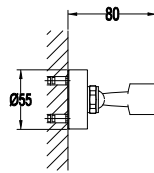

FLP 7205

PVC flexible hose

- 1/2" connection
- length: 150cm
- PVC
- revolflex 360°
- everose gold

HHP 7201

Brass handshower holder

- universal coupling
- angle-adjustable
- brass
- everose gold

TSP 7601

Brass toilet shower set