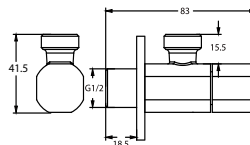

FCP 9191

Gallant 1/2" angle valve

- brass
- matte black