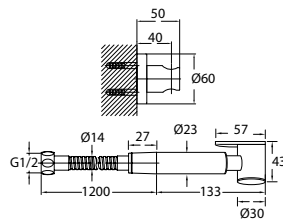

TSP 7801

Brass toilet shower set

- brass shower head, full brass component
- brass flexible hose, revolflex 360°, 120cm, 1/2"
- full brass connector
- brass holder
- satin gold