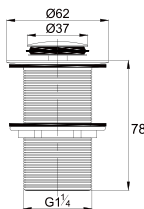

- brass
- matte black

BTP 9201

Brass basin bottle-trap (with pop-up pipe) with checkout

- brass
- matte black

WTP 9201

Brass pop-up waste (with overflow)

- brass
- matte black

WTP 9211