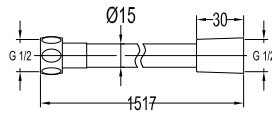

HSP 7101

Brass handshower

- 1-mode handshower
- brass
- everose gold

FCP 1853EG

Eolica single lever pillar sink mixer

- swivel spout 360°
- aerated spray / power spray
- pull-out spray head
- knitted hose, 60cm, 1/2"
- brass
- everose gold