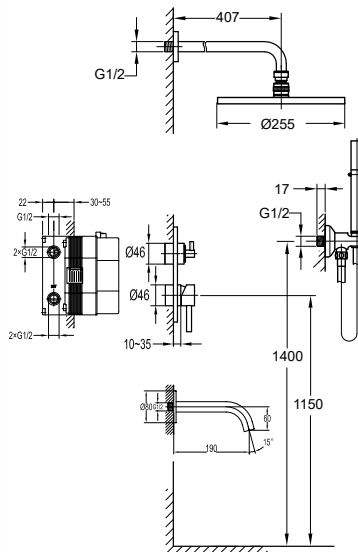

FLP 8502

PVC flexible hose

- 1/2" connection
- length: 150cm
- PVC
- revolflex 360°
- titanium grey

FCP 1809T

Eolica single lever bath/shower mixer with rainshower

- designed to run 3 outlets
- brass rainshower, Ø25.5cm
- air-injection shower technology
- swivel bath spout 180°
- easy clean shower spray
- 2-mode brass handshower
- PVC flexible hose, revolflex 360°, 150cm, 1/2"
- overhead shower angle adjustable
- brass
- titanium grey