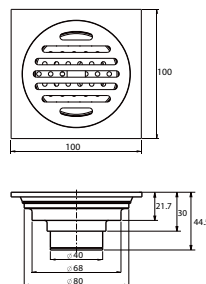

FDP 3101

1. **Floor drain**
2. flood resistant
   - anti odour
   - anti rat and roach
   - pipe size: 1½" - 3½"
   - brass
   - chrome