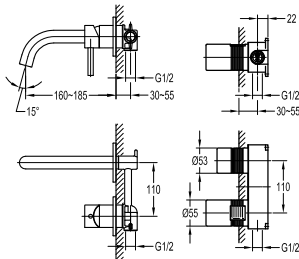

FCP 1841

Eolica single lever monobloc basin mixer

- knitted hoses, 40cm, 1/2"
- brass
- chrome

FCP 1843

Eolica single lever monobloc basin mixer

- knitted hoses, 40cm, 1/2"
- brass
- chrome

FCP 1835

Eolica single lever concealed basin mixer