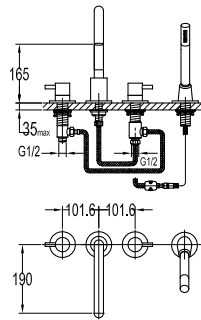

FCP 1816

Eolica 4-hole bath/shower mixer deck-mounted

- 1-mode brass handshower
- easy clean shower spray
- brass flexible hose, revolflex 360°, 180cm
- brass handshower
- brass
- chrome