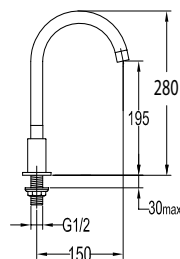

- brass
- satin gold

FCP 7878

Eolica 1/2" two-way triangle valve

- brass
- satin gold

FCP 1853SG

Eolica single lever pillar sink mixer

- swivel spout 360°
- aerated spray / power spray
- pull-out spray head
- kintted hose, 60cm, 1/2"
- brass
- satin gold