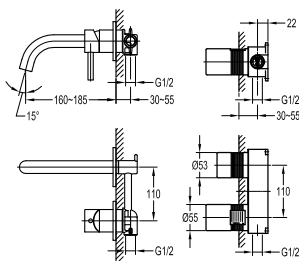

FCP 1835E

Eolica single lever concealed basin mixer

- solid brass construction
- brass
- everose gold