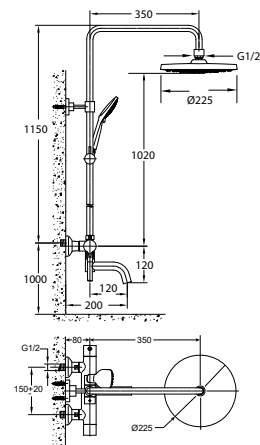

FCP 1809

Eolica single lever bath / shower
mixer with rainshower
Brass - Chrome