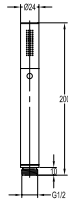

HSP 8501

Brass handshower 2-spray

- 2-mode handshower
- brass
- titanium grey