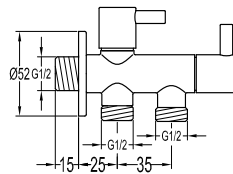

FCP 7878

Eolica 1/2" two-way triangle valve

- brass
- satin gold