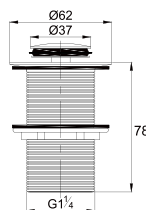

WTP 7611

Brass pop-up waste (without overflow)

- brass
- everose gold