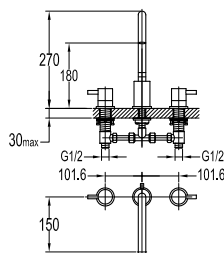

FCP 1836

Eolica two-handle 8" basin mixer

- brass
- chrome