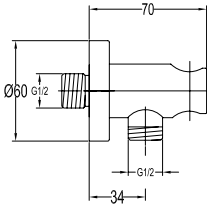

SAP 1101

Shower arm wall-mounted

- 1/2" connection
- brass
- chrome

RSP 1135

8" rainshower round

- 1/2" connection
- ABS rainshower, Ø22.5cm
- easy clean shower spray
- ABS
- chrome

HHP 1101

Shower outlet elbow with handshower holder