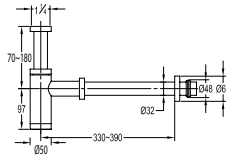

FCP 7861

Eolica 1/2" pillar sink tap

- brass
- satin gold

FCP 7862

Eolica 1/2" wall sink tap

- brass
- satin gold

BTP 7801

Brass basin bottle-trap (with pop-up pipe) with checkout