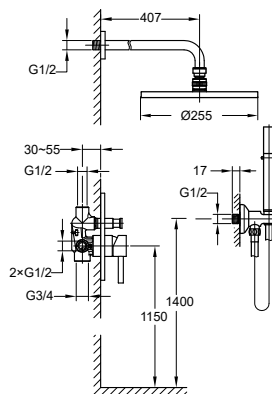

FCP 1827T

Eolica single lever concealed shower mixer with rainshower and handshower

- designed to run 2 outlets
- 2 inlets 1/2", 2 outlets 1/2"
- air-injection shower technology
- brass rainshower, Ø25.5cm
- easy clean shower spray
- 2-mode brass handshower
- PVC flexible hose, revolflex 360°, 150cm, 1/2"
- overhead shower angle adjustable
- brass
- titanium grey

FCP 1826T

Eolica single lever concealed shower mixer with rainshower

- 2 inlets / 1 outlet, 1/2"
- air-injection shower technology
- brass shower head Ø25.5cm
- easy clean shower spray
- overhead shower angle adjustable
- brass
- titanium grey