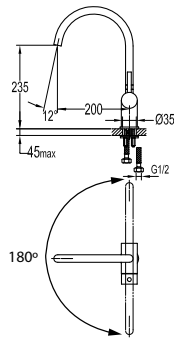

FCP 1851

Eolica single lever pillar sink mixer

- swivel spout 180°
- kintted hose, 60cm, 1/2"
- brass
- chrome