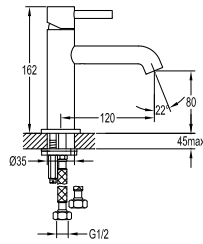

FCP 1841T

Eolica single lever monobloc basin mixer

- knitted hoses, 40cm, 1/2"
- brass
- titanium grey