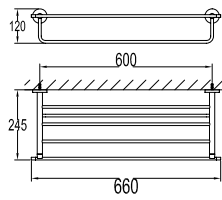

BAP 8507

Aleena brass towel shelf 600mm

- brass
- titanium grey