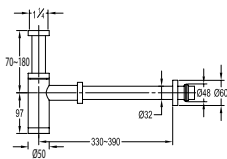

BTP 9201

Brass basin bottle-trap (with pop-up pipe) with checkout

- brass
- matte black