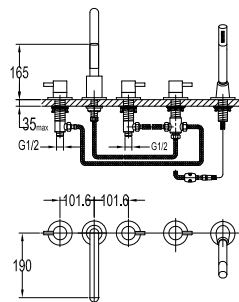

FCP 1806E

Eolica 5-hole bath/shower mixer deck-mounted

- 1-mode brass handshower
- easy clean shower spray
- brass flexible hose, revolflex 360°, 180cm
- brass handshower
- brass
- everose gold