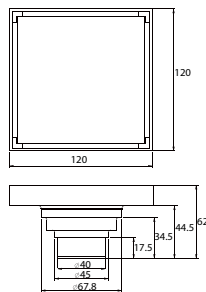

FDP 2101

1. **Floor drain**
2. tile insert reversible
   - flood resistant
   - anti odour
   - anti rat and roach
   - pipe size: 1½" - 3½"
   - brass
   - chrome

FDP 2102

1. **Floor drain**
2. tile insert reversible
   - flood resistant
   - anti odour
   - anti rat and roach
   - pipe size: 1½" - 4"
   - brass
   - chrome

FDP 1106

1. **Floor drain**
2. anti odour
   - anti rat and roach
   - pipe size: 2" - 3½"
   - brass
   - chrome

FDP 3101

1. **Floor drain**
2. flood resistant
   - anti odour
   - anti rat and roach
   - pipe size: 1½" - 3½"
   - brass
   - chrome