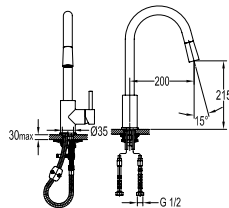

TSP 3111

Toilet shower set 2-spray

- 2-mode shower head
- PVC flexible hose, revolflex 360°, 120cm, 1/2"
- full brass connector
- ABS
- chrome

SHP 2201

Shower handle

- stainless steel SUS 304
- polished

FCP 1851

Eolica single lever pillar sink mixer

- swivel spout 180°
- kintted hose, 60cm, 1/2"
- brass
- chrome

FCP 1852

Eolica single lever pillar sink mixer

- swivel spout 360°
- aerated spray / power spray
- kintted hose, 60cm, 1/2"
- brass
- chrome

FCP 1853

Eolica single lever pillar sink mixer with pull-down sprayhead

- swivel spout 120°
- aerated spray / power spray
- kintted hose, 60cm, 1/2"
- brass
- chrome

FCP 1853CH

Eolica single lever pillar sink mixer