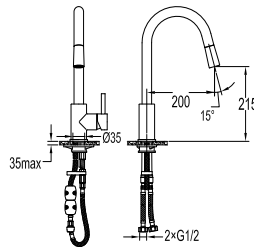

FCP 1853MB

Eolica single lever pillar sink mixer

- swivel spout 360°
- aerated spray / power spray
- pull-out spray head
- kintted hose, 60cm, 1/2"
- brass
- matte black