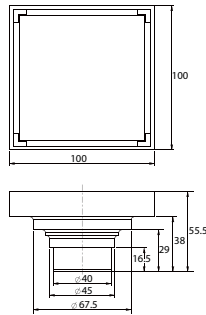

FDP 2101

1. **Floor drain**
2. tile insert reversible
   - flood resistant
   - anti odour
   - anti rat and roach
   - pipe size: 1½" - 3½"
   - brass
   - chrome

FDP 2102

1. **Floor drain**
2. tile insert reversible
   - flood resistant
   - anti odour
   - anti rat and roach
   - pipe size: 1½" - 4"
   - brass
   - chrome