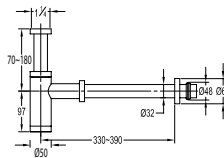

BTP 7601

Brass basin bottle-trap (with pop-up pipe) with checkout

- brass
- everose gold