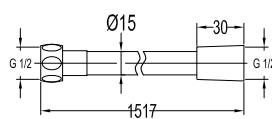

FLP 8502

PVC flexible hose

- 1/2" connection
- length: 150cm
- PVC
- revolflex 360°
- titanium grey