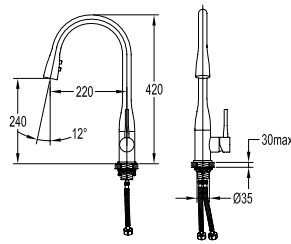

FCP 1852M

Eolica single lever pillar sink mixer

- swivel spout 360°
- aerated spray / power spray
- kintted hose, 60cm, 1/2"
- brass
- matte black