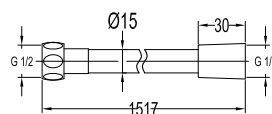

FLP 9202

PVC flexible hose

- 1/2" connection
- length: 150cm
- PVC
- revolflex 360°
- matte black