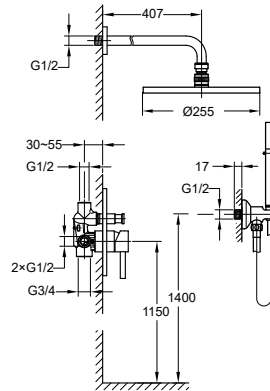

FCP 1827E

Eolica single lever concealed shower mixer with rainshower and handshower

- designed to run 2 outlets
- 2 inlets 1/2", 2 outlets 1/2"
- air-injection shower technology
- brass rainshower, Ø25.5cm
- easy clean shower spray
- 2-mode brass handshower
- PVC flexible hose, revoflex 360°, 150cm, 1/2"
- overhead shower angle adjustable
- brass
- everose gold

FCP 1826E

Eolica single lever concealed shower mixer with rainshower

- 2 inlets / 1 outlet, 1/2"
- air-injection shower technology
- brass shower head Ø25.5cm
- easy clean shower spray
- overhead shower angle adjustable
- brass
- everose gold

HSP 7101

Brass handshower

- 1-mode handshower
- brass
- everose gold