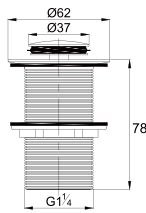

WTP 7811

Brass pop-up waste (without overflow)

- brass
- satin gold