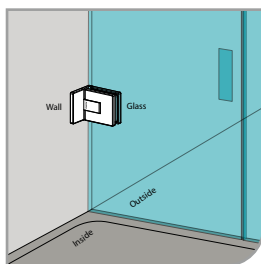

GAP 1313

Glass Accessories Shower Hinge G/W BR 10344 (90°)

- 90° glass to wall
- double actions
- glass thickness: 10mm, 12mm
- max. door width: 1000mm / 2 hinges (10mm)
- max. door width: 800mm / 2 hinges (12mm)
- max. door weight: 50kg / 2 hinges
- max. door opening: ±90°
- self closing from approx 25°
- solid brass & stainless steel SUS 304
- matte black