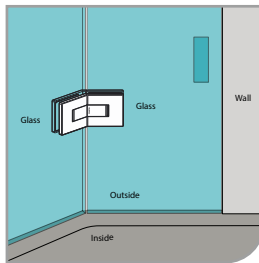

GAP 1344

Glass Accessories Shower Hinge G/G BR 10345 (135°)

- 135° glass to glass
- double actions
- glass thickness: 10mm, 12mm
- max. door width: 1000mm / 2 hinges (10mm)
- max. door width: 800mm / 2 hinges (12mm)
- max. door weight: 50kg / 2 hinges
- max. door opening: ±90°
- self closing from approx 25°
- solid brass & stainless steel SUS 304
- brushed gunmetal