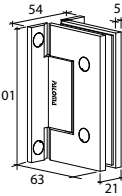

GAP 112

Glass Accessories Shower Hinge G/G BR 23380 (180°)

- 180° glass to glass
- double actions
- glass thickness: 10mm, 12mm
- max. door width: 1000mm / 2 hinges (10mm)
- max. door width: 800mm / 2 hinges (12mm)
- max. door weight: 50kg / 2 hinges
- max. door opening: ±80°
- self closing from approx 25°
- solid brass & stainless steel SUS 304
- PALOMA exclusive design
- chrome

GAP 1241

Glass Accessories Shower Hinge G/G BR 10045 (135°)

- 135° glass to glass
- double actions
- glass thickness: 10mm, 12mm
- max. door width: 1000mm / 2 hinges
- max. door weight: 65kg / 2 hinges
- solid brass
- chrome

GAP 1261

Glass Accessories Glass Clip G/W BR 10090S (90°)

- 90° glass to wall clip
- glass thickness: 10mm, 12mm
- solid brass
- chrome

GAP 1271

Glass Accessories Glass Clip G/G BR 10090 (90°)

- 90° glass to glass clip
- glass thickness: 10mm, 12mm
- solid brass
- chrome

Narrow Gap, Wall Clearance 3mm

As Existing Gap 6.3mm

GAP 1202

Glass Accessories Shower Hinge G/W BR 10037 (90°)

- 90° glass to wall
- double actions
- glass thickness: 10mm, 12mm
- max. door width: 1000mm / 2 hinges
- max. door weight: 65kg / 2 hinges
- solid brass & stainless steel SUS 304
- satin brass