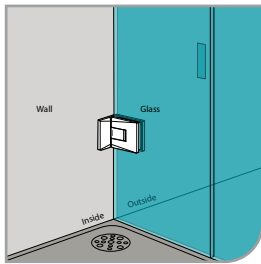

90° glass door hinge

135° glass door hinge

180° glass door hinge

FINISHING TECHNOLOGY

CHROME

Diamond chrome, beautiful and durable.

SATIN BRASS

Grace in details, a final touch for a luxury bathroom.

GAP 111

Glass Accessories Shower Hinge G/W BR 23344 (90°)

- 90° glass to wall
- double actions
- glass thickness: 10mm, 12mm
- max. door width: 1000mm / 2 hinges (10mm)
- max. door width: 800mm / 2 hinges (12mm)
- max. door weight: 50kg / 2 hinges
- max. door opening: ±80°
- self closing from approx 25°
- solid brass & stainless steel SUS 304
- PALOMA exclusive design
- chrome

GAP 112

Glass Accessories Shower Hinge G/G BR 23380 (180°)

- 180° glass to glass
- double actions
- glass thickness: 10mm, 12mm
- max. door width: 1000mm / 2 hinges (10mm)
- max. door width: 800mm / 2 hinges (12mm)
- max. door weight: 50kg / 2 hinges
- max. door opening: ±80°
- self closing from approx 25°
- solid brass & stainless steel SUS 304
- PALOMA exclusive design
- chrome