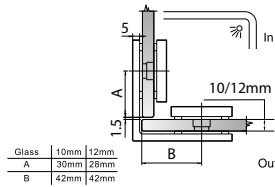

GAP 1342

Glass Accessories Shower Hinge G/G BR 10345 (135°)

- 135° glass to glass
- double actions
- glass thickness: 10mm, 12mm
- max. door width: 1000mm / 2 hinges (10mm)
- max. door width: 800mm / 2 hinges (12mm)
- max. door weight: 50kg / 2 hinges
- max. door opening: ±90°
- self closing from approx 25°
- solid brass & stainless steel SUS 304
- satin brass

GAP 1303

Glass Accessories Shower Hinge G/W BR 10337 (90°)

- 90° glass to wall
- double actions
- glass thickness: 10mm, 12mm
- max. door width: 1000mm / 2 hinges (10mm)
- max. door width: 800mm / 2 hinges (12mm)
- max. door weight: 50kg / 2 hinges
- max. door opening: ±90°
- self closing from approx 25°
- solid brass & stainless steel SUS 304
- matte black