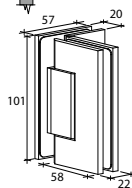

Narrow Gap, Wall Clearance 3mm

As Existing Gap 6.3mm

GAP 1211

Glass Accessories Shower Hinge G/W BR 10044 (90°)

- 90° glass to wall
- double actions
- glass thickness: 10mm, 12mm
- max. door width: 1000mm / 2 hinges
- max. door weight: 65kg / 2 hinges
- solid brass & stainless steel SUS 304
- chrome

GAP 1221

Glass Accessories Shower Hinge G/G BR 10180 (180°)

- 180° glass to glass
- double actions
- glass thickness: 10mm, 12mm
- max. door width: 1000mm / 2 hinges
- max. door weight: 65kg / 2 hinges
- solid brass
- chrome

GAP 1231

Glass Accessories Shower Hinge G/G BR 10092 (90°)

- 90° glass to glass
- double actions
- glass thickness: 10mm, 12mm
- max. door width: 1000mm / 2 hinges
- max. door weight: 65kg / 2 hinges
- solid brass & stainless steel SUS 304
- chrome