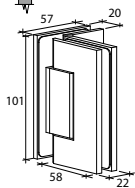

Narrow Gap, Wall Clearance 3mm

As Existing Gap 6.3mm

GAP 1222

Glass Accessories Shower Hinge G/G BR 10180 (180°)

- 180° glass to glass
- double actions
- glass thickness: 10mm, 12mm
- max. door width: 1000mm / 2 hinges
- max. door weight: 65kg / 2 hinges
- solid brass
- satin brass

Narrow Gap, Wall Clearance 3mm

As Existing Gap 4.8mm

GAP 1232

Glass Accessories Shower Hinge G/G BR 10092 (90°)

- 90° glass to glass
- double actions
- glass thickness: 10mm, 12mm
- max. door width: 1000mm / 2 hinges
- max. door weight: 65kg / 2 hinges
- solid brass & stainless steel SUS 304
- satin brass

Narrow Gap, Wall Clearance 4mm

As Existing Gap 6.3mm

GAP 1242

Glass Accessories Shower Hinge G/G BR 10045 (135°)

- 135° glass to glass
- double actions
- glass thickness: 10mm, 12mm
- max. door width: 1000mm / 2 hinges
- max. door weight: 65kg / 2 hinges
- solid brass
- satin brass