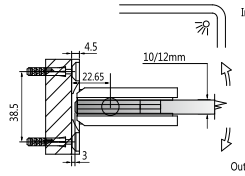

GAP 112

Glass Accessories Shower Hinge G/G BR 23380 (180°)

- 180° glass to glass
- double actions
- glass thickness: 10mm, 12mm
- max. door width: 1000mm / 2 hinges (10mm)
- max. door width: 800mm / 2 hinges (12mm)
- max. door weight: 50kg / 2 hinges
- max. door opening: ±80°
- self closing from approx 25°
- solid brass & stainless steel SUS 304
- PALOMA exclusive design
- chrome

GAP 1241

Glass Accessories Shower Hinge G/G BR 10045 (135°)

- 135° glass to glass
- double actions
- glass thickness: 10mm, 12mm
- max. door width: 1000mm / 2 hinges
- max. door weight: 65kg / 2 hinges
- solid brass
- chrome

GAP 1261

Glass Accessories Glass Clip G/W BR 10090S (90°)

- 90° glass to wall clip
- glass thickness: 10mm, 12mm
- solid brass
- chrome

GAP 1271

Glass Accessories Glass Clip G/G BR 10090 (90°)

- 90° glass to glass clip
- glass thickness: 10mm, 12mm
- solid brass
- chrome

Narrow Gap, Wall Clearance 3mm

As Existing Gap 6.3mm

GAP 1202

Glass Accessories Shower Hinge G/W BR 10037 (90°)

- 90° glass to wall
- double actions
- glass thickness: 10mm, 12mm
- max. door width: 1000mm / 2 hinges
- max. door weight: 65kg / 2 hinges
- solid brass & stainless steel SUS 304
- satin brass