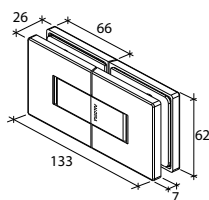

GAP 1314

Glass Accessories Shower Hinge G/W BR 10344 (90°)

- 90° glass to wall
- double actions
- glass thickness: 10mm, 12mm
- max. door width: 1000mm / 2 hinges (10mm)
- max. door width: 800mm / 2 hinges (12mm)
- max. door weight: 50kg / 2 hinges
- max. door opening: ±90°
- self closing from approx 25°
- solid brass & stainless steel SUS 304
- brushed gunmetal

GAP 1324

Glass Accessories Shower Hinge G/G BR 10380 (180°)

- 180° glass to glass
- double actions
- glass thickness: 10mm, 12mm
- max. door width: 1000mm / 2 hinges (10mm)
- max. door width: 800mm / 2 hinges (12mm)
- max. door weight: 50kg / 2 hinges
- max. door opening: ±90°
- self closing from approx 25°
- solid brass & stainless steel SUS 304
- brushed gunmetal