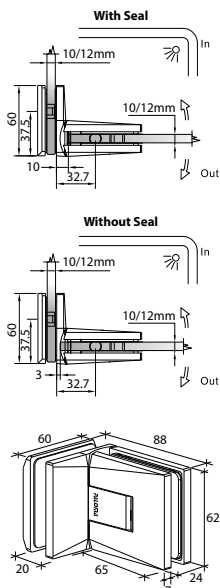

GAP 113

Glass Accessories Shower Hinge G/G BR 23392 (90°)

- 90° glass to glass
- double actions
- glass thickness: 10mm, 12mm
- max. door width: 1000mm / 2 hinges (10mm)
- max. door width: 800mm / 2 hinges (12mm)
- max. door weight: 50kg / 2 hinges
- max. door opening: ±80°
- self closing from approx 25°
- solid brass & stainless steel SUS 304
- PALOMA exclusive design
- chrome

- 90° glass to glass clip
- glass thickness: 10mm, 12mm
- solid brass
- PALOMA exclusive design
- chrome

GAP 112

Glass Accessories Shower Hinge G/W BR 23344 (90°)

- 90° glass to wall
- double actions
- glass thickness: 10mm, 12mm
- max. door width: 1000mm / 2 hinges (10mm)
- max. door width: 800mm / 2 hinges (12mm)
- max. door weight: 50kg / 2 hinges
- max. door opening: ±80°
- self closing from approx 25°
- solid brass & stainless steel SUS 304
- PALOMA exclusive design
- satin brass

GAP 1122

Glass Accessories Shower Hinge G/G BR 23380 (180°)

- 180° glass to glass
- double actions
- glass thickness: 10mm, 12mm
- max. door width: 1000mm / 2 hinges (10mm)
- max. door width: 800mm / 2 hinges (12mm)
- max. door weight: 50kg / 2 hinges
- max. door opening: ±80°
- self closing from approx 25°
- solid brass & stainless steel SUS 304
- PALOMA exclusive design
- satin brass

GAP 1132

Glass Accessories Shower Hinge G/G BR 23392 (90°)

- 90° glass to glass
- double actions
- glass thickness: 10mm, 12mm
- max. door width: 1000mm / 2 hinges (10mm)
- max. door width: 800mm / 2 hinges (12mm)
- max. door weight: 50kg / 2 hinges
- max. door opening: ±80°
- self closing from approx 25°
- solid brass & stainless steel SUS 304
- PALOMA exclusive design
- satin brass