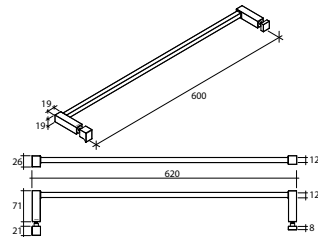

Shower Handle 25X200X500

- handles
- stainless steel SUS 304
- polished stainless steel

SHP 1102

Shower Handle 4060-SQ 600MM

- handles
- brass
- satin brass

SHP 2102

Shower Handle 19X538X500

- handles
- stainless steel SUS 304
- satin gold