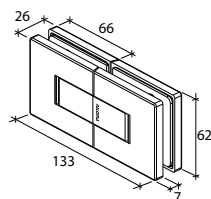

**GLASS
ACCESSORIES
SHOWER HINGE
& GLASS CLIP
Series 13**

GAP 1301

Glass Accessories Shower Hinge G/W BR 10337 (90°)

- 90° glass to wall
- double actions
- glass thickness: 10mm, 12mm
- max. door width: 1000mm / 2 hinges (10mm)
- max. door width: 800mm / 2 hinges (12mm)
- max. door weight: 50kg / 2 hinges
- max. door opening: ±90°
- self closing from approx 25°
- solid brass & stainless steel SUS 304
- chrome

GAP 1311

Glass Accessories Shower Hinge G/W BR 10344 (90°)

- 90° glass to wall
- double actions
- glass thickness: 10mm, 12mm
- max. door width: 1000mm / 2 hinges (10mm)
- max. door width: 800mm / 2 hinges (12mm)
- max. door weight: 50kg / 2 hinges
- max. door opening: ±90°
- self closing from approx 25°
- solid brass & stainless steel SUS 304
- chrome