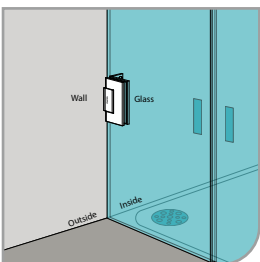

Narrow Gap, Wall Clearance 3mm

As Existing Gap 6.3mm

GAP 1202

Glass Accessories Shower Hinge G/W BR 10037 (90°)

- 90° glass to wall
- double actions
- glass thickness: 10mm, 12mm
- max. door width: 1000mm / 2 hinges
- max. door weight: 65kg / 2 hinges
- solid brass & stainless steel SUS 304
- satin brass

GAP 1212

Glass Accessories Shower Hinge G/W BR 10044 (90°)

- 90° glass to wall
- double actions
- glass thickness: 10mm, 12mm
- max. door width: 1000mm / 2 hinges
- max. door weight: 65kg / 2 hinges
- solid brass & stainless steel SUS 304
- satin brass