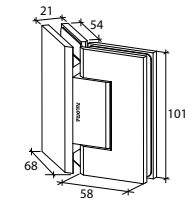

GAP 1234

Glass Accessories Shower Hinge G/G BR 10092 (90°)

- 90° glass to glass
- double actions
- glass thickness: 10mm, 12mm
- max. door width: 1000mm / 2 hinges
- max. door weight: 65kg / 2 hinges
- solid brass & stainless steel SUS 304
- brushed gunmetal

GAP 1244

Glass Accessories Shower Hinge G/G BR 10045 (135°)

- 135° glass to glass
- double actions
- glass thickness: 10mm, 12mm
- max. door width: 1000mm / 2 hinges
- max. door weight: 65kg / 2 hinges
- solid brass
- brushed gunmetal