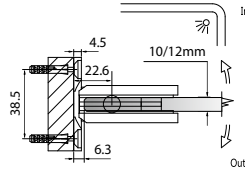

GAP 112

Glass Accessories Shower Hinge G/G BR 23380 (180°)

- 180° glass to glass
- double actions
- glass thickness: 10mm, 12mm
- max. door width: 1000mm / 2 hinges (10mm)
- max. door width: 800mm / 2 hinges (12mm)
- max. door weight: 50kg / 2 hinges
- max. door opening: ±80°
- self closing from approx 25°
- solid brass & stainless steel SUS 304
- PALOMA exclusive design
- chrome

GAP 1241

Glass Accessories Shower Hinge G/G BR 10045 (135°)

- 135° glass to glass
- double actions
- glass thickness: 10mm, 12mm
- max. door width: 1000mm / 2 hinges
- max. door weight: 65kg / 2 hinges
- solid brass
- chrome

GAP 1261

Glass Accessories Glass Clip G/W BR 10090S (90°)

- 90° glass to wall clip
- glass thickness: 10mm, 12mm
- solid brass
- chrome

GAP 1271

Glass Accessories Glass Clip G/G BR 10090 (90°)

- 90° glass to glass clip
- glass thickness: 10mm, 12mm
- solid brass
- chrome

Narrow Gap, Wall Clearance 3mm

As Existing Gap 6.3mm

GAP 1202

Glass Accessories Shower Hinge G/W BR 10037 (90°)

- 90° glass to wall
- double actions
- glass thickness: 10mm, 12mm
- max. door width: 1000mm / 2 hinges
- max. door weight: 65kg / 2 hinges
- solid brass & stainless steel SUS 304
- satin brass