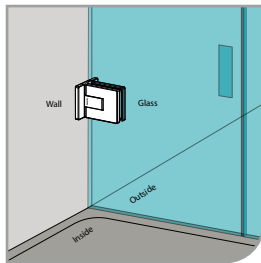

GAP 1244

Glass Accessories Shower Hinge G/G BR 10045 (135°)

- 135° glass to glass
- double actions
- glass thickness: 10mm, 12mm
- max. door width: 1000mm / 2 hinges
- max. door weight: 65kg / 2 hinges
- solid brass
- brushed gunmetal

GAP 1264

Glass Accessories Glass Clip G/W BR 10090S (90°)

- 90° glass to wall clip
- glass thickness: 10mm, 12mm
- solid brass
- brushed gunmetal

GAP 1274

Glass Accessories Glass Clip G/G BR 10090 (90°)

- 90° glass to glass clip
- glass thickness: 10mm, 12mm
- solid brass
- brushed gunmetal

**GLASS
ACCESSORIES
SHOWER HINGE
& GLASS CLIP
Series 13**

GAP 1301

Glass Accessories Shower Hinge G/W BR 10337 (90°)

- 90° glass to wall
- double actions
- glass thickness: 10mm, 12mm
- max. door width: 1000mm / 2 hinges (10mm)
- max. door width: 800mm / 2 hinges (12mm)
- max. door weight: 50kg / 2 hinges
- max. door opening: ±90°
- self closing from approx 25°
- solid brass & stainless steel SUS 304
- chrome