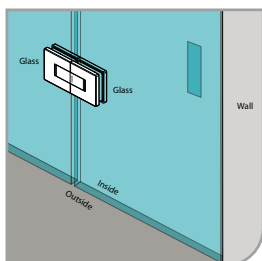

GAP 1303

Glass Accessories Shower Hinge G/W BR 10337 (90°)

- 90° glass to wall
- double actions
- glass thickness: 10mm, 12mm
- max. door width: 1000mm / 2 hinges (10mm)
- max. door width: 800mm / 2 hinges (12mm)
- max. door weight: 50kg / 2 hinges
- max. door opening: ±90°
- self closing from approx 25°
- solid brass & stainless steel SUS 304
- matte black

GAP 1313

Glass Accessories Shower Hinge G/W BR 10344 (90°)

- 90° glass to wall
- double actions
- glass thickness: 10mm, 12mm
- max. door width: 1000mm / 2 hinges (10mm)
- max. door width: 800mm / 2 hinges (12mm)
- max. door weight: 50kg / 2 hinges
- max. door opening: ±90°
- self closing from approx 25°
- solid brass & stainless steel SUS 304
- matte black