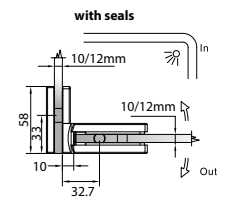

GAP 1314

Glass Accessories Shower Hinge G/W BR 10344 (90°)

- 90° glass to wall
- double actions
- glass thickness: 10mm, 12mm
- max. door width: 1000mm / 2 hinges (10mm)
- max. door width: 800mm / 2 hinges (12mm)
- max. door weight: 50kg / 2 hinges
- max. door opening: ±90°
- self closing from approx 25°
- solid brass & stainless steel SUS 304
- brushed gunmetal

GAP 1324

Glass Accessories Shower Hinge G/G BR 10380 (180°)

- 180° glass to glass
- double actions
- glass thickness: 10mm, 12mm
- max. door width: 1000mm / 2 hinges (10mm)
- max. door width: 800mm / 2 hinges (12mm)
- max. door weight: 50kg / 2 hinges
- max. door opening: ±90°
- self closing from approx 25°
- solid brass & stainless steel SUS 304
- brushed gunmetal

GAP 1334

Glass Accessories Shower Hinge G/G BR 10392 (90°)

- 90° glass to glass
- double actions
- glass thickness: 10mm, 12mm
- max. door width: 1000mm / 2 hinges
- max. door weight: 50kg / 2 hinges
- max. door opening: ±90°
- self closing from approx 25°
- solid brass & stainless steel SUS 304
- brushed gunmetal