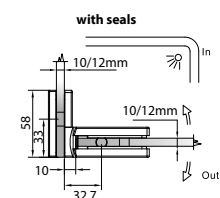

GAP 1312

Glass Accessories Shower Hinge G/W BR 10344 (90°)

- 90° glass to wall
- double actions
- glass thickness: 10mm, 12mm
- max. door width: 1000mm / 2 hinges (10mm)
- max. door width: 800mm / 2 hinges (12mm)
- max. door weight: 50kg / 2 hinges
- max. door opening: $\pm 90^\circ$
- self closing from approx 25°
- solid brass & stainless steel SUS 304
- satin brass

GAP 1322

Glass Accessories Shower Hinge G/G BR 10380 (180°)

- 180° glass to glass
- double actions
- glass thickness: 10mm, 12mm
- max. door width: 1000mm / 2 hinges (10mm)
- max. door width: 800mm / 2 hinges (12mm)
- max. door weight: 50kg / 2 hinges
- max. door opening: $\pm 90^\circ$
- self closing from approx 25°
- solid brass & stainless steel SUS 304
- satin brass

GAP 1332

Glass Accessories Shower Hinge G/G BR 10392 (90°)

- 90° glass to glass
- double actions
- glass thickness: 10mm, 12mm
- max. door width: 1000mm / 2 hinges
- max. door weight: 50kg / 2 hinges
- max. door opening: $\pm 90^\circ$
- self closing from approx 25°
- solid brass & stainless steel SUS 304
- satin brass