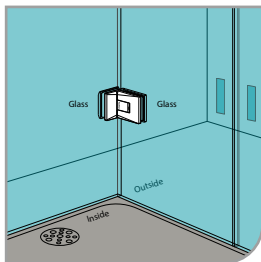

- 90° glass to glass clip
- glass thickness: 10mm, 12mm
- solid brass
- PALOMA exclusive design
- matte black

GAP 114

Glass Accessories Shower Hinge G/W BR 23344 (90°)

- 90° glass to wall
- double actions
- glass thickness: 10mm, 12mm
- max. door width: 1000mm / 2 hinges (10mm)
- max. door width: 800mm / 2 hinges (12mm)
- max. door weight: 50kg / 2 hinges
- max. door opening: ±80°
- self closing from approx 25°
- solid brass & stainless steel SUS 304
- PALOMA exclusive design
- brushed gunmetal

GAP 112

Glass Accessories Shower Hinge G/G BR 23380 (180°)

- 180° glass to glass
- double actions
- glass thickness: 10mm, 12mm
- max. door width: 1000mm / 2 hinges (10mm)
- max. door width: 800mm / 2 hinges (12mm)
- max. door weight: 50kg / 2 hinges
- max. door opening: ±80°
- self closing from approx 25°
- solid brass & stainless steel SUS 304
- PALOMA exclusive design
- brushed gunmetal

GAP 113

Glass Accessories Shower Hinge G/G BR 23392 (90°)

- 90° glass to glass
- double actions
- glass thickness: 10mm, 12mm
- max. door width: 1000mm / 2 hinges (10mm)
- max. door width: 800mm / 2 hinges (12mm)
- max. door weight: 50kg / 2 hinges
- max. door opening: ±80°
- self closing from approx 25°
- solid brass & stainless steel SUS 304
- PALOMA exclusive design
- brushed gunmetal