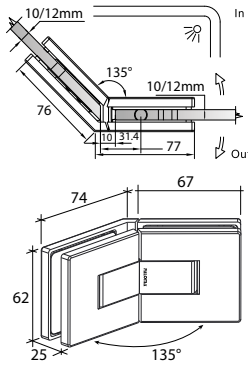

GAP 1321

Glass Accessories Shower Hinge G/G BR 10380 (180°)

- 180° glass to glass
- double actions
- glass thickness: 10mm, 12mm
- max. door width: 1000mm / 2 hinges (10mm)
- max. door width: 800mm / 2 hinges (12mm)
- max. door weight: 50kg / 2 hinges
- max. door opening: $\pm 90^\circ$
- self closing from approx 25°
- solid brass & stainless steel SUS 304
- chrome

GAP 1331

Glass Accessories Shower Hinge G/G BR 10392 (90°)

- 90° glass to glass
- double actions
- glass thickness: 10mm, 12mm
- max. door width: 1000mm / 2 hinges
- max. door weight: 50kg / 2 hinges
- max. door opening: $\pm 90^\circ$
- self closing from approx 25°
- solid brass & stainless steel SUS 304
- chrome

GAP 1341

Glass Accessories Shower Hinge G/G BR 10345 (135°)

- 135° glass to glass
- double actions
- glass thickness: 10mm, 12mm
- max. door width: 1000mm / 2 hinges (10mm)
- max. door width: 800mm / 2 hinges (12mm)
- max. door weight: 50kg / 2 hinges
- max. door opening: ±90°
- self closing from approx 25°
- solid brass & stainless steel SUS 304
- chrome