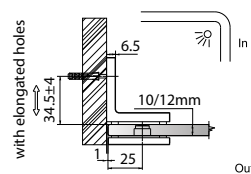

GAP 1262

Glass Accessories Glass Clip G/W BR 10090S (90°)

- 90° glass to wall clip
- glass thickness: 10mm, 12mm
- solid brass
- satin brass