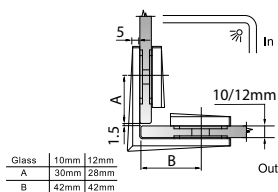

GAP 1173

Glass Accessories Glass Clip G/G BR 23090 (90°)

- 90° glass to glass clip
- glass thickness: 10mm, 12mm
- solid brass
- PALOMA exclusive design
- matte black