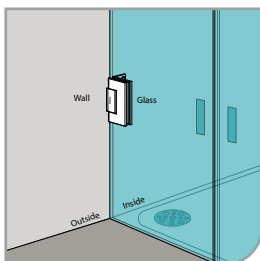

Narrow Gap, Wall Clearance 3mm

As Existing Gap 6.3mm

GAP 1201

Glass Accessories Shower Hinge G/W BR 10037 (90°)

- 90° glass to wall
- double actions
- glass thickness: 10mm, 12mm
- max. door width: 1000mm / 2 hinges
- max. door weight: 65kg / 2 hinges
- solid brass & stainless steel SUS 304
- chrome

Narrow Gap, Wall Clearance 3mm

As Existing Gap 6.3mm

GAP 1211

Glass Accessories Shower Hinge G/W BR 10044 (90°)

- 90° glass to wall
- double actions
- glass thickness: 10mm, 12mm
- max. door width: 1000mm / 2 hinges
- max. door weight: 65kg / 2 hinges
- solid brass & stainless steel SUS 304
- chrome