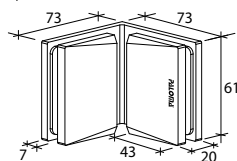

GAP 1171

Glass Accessories Glass Clip G/G BR 23090 (90°)

- 90° glass to glass clip
- glass thickness: 10mm, 12mm
- solid brass
- PALOMA exclusive design
- chrome