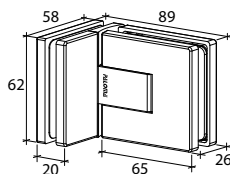

GAP 1331

Glass Accessories Shower Hinge G/G BR 10392 (90°)

- 90° glass to glass
- double actions
- glass thickness: 10mm, 12mm
- max. door width: 1000mm / 2 hinges
- max. door weight: 50kg / 2 hinges
- max. door opening: $\pm 90^\circ$
- self closing from approx 25°
- solid brass & stainless steel SUS 304
- chrome