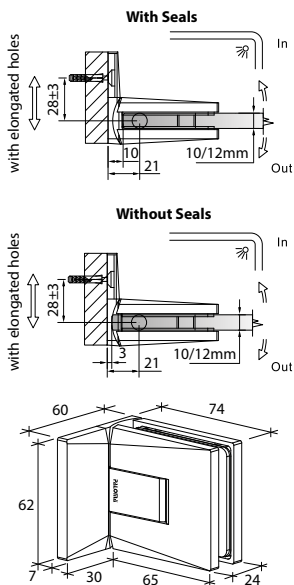

GAP 113

Glass Accessories Shower Hinge G/G BR 23392 (90°)

- 90° glass to glass
- double actions
- glass thickness: 10mm, 12mm
- max. door width: 1000mm / 2 hinges (10mm)
- max. door width: 800mm / 2 hinges (12mm)
- max. door weight: 50kg / 2 hinges
- max. door opening: ±80°
- self closing from approx 25°
- solid brass & stainless steel SUS 304
- PALOMA exclusive design
- chrome

GAP 1161

Glass Accessories Glass Clip G/W BR 23090S (90°)

- 90° glass to wall clip
- glass thickness: 10mm, 12mm
- solid brass
- PALOMA exclusive design
- chrome

GAP 1171

Glass Accessories Glass Clip G/G BR 23090 (90°)

- 90° glass to glass clip
- glass thickness: 10mm, 12mm
- solid brass
- PALOMA exclusive design
- chrome

GAP 112

Glass Accessories Shower Hinge G/W BR 23344 (90°)

- 90° glass to wall
- double actions
- glass thickness: 10mm, 12mm
- max. door width: 1000mm / 2 hinges (10mm)
- max. door width: 800mm / 2 hinges (12mm)
- max. door weight: 50kg / 2 hinges
- max. door opening: ±80°
- self closing from approx 25°
- solid brass & stainless steel SUS 304
- PALOMA exclusive design
- satin brass

GAP 1122

Glass Accessories Shower Hinge G/G BR 23380 (180°)

- 180° glass to glass
- double actions
- glass thickness: 10mm, 12mm
- max. door width: 1000mm / 2 hinges (10mm)
- max. door width: 800mm / 2 hinges (12mm)
- max. door weight: 50kg / 2 hinges
- max. door opening: ±80°
- self closing from approx 25°
- solid brass & stainless steel SUS 304
- PALOMA exclusive design
- satin brass