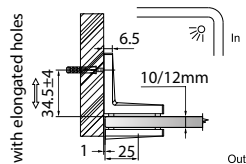

GAP 111

Glass Accessories Shower Hinge G/W BR 23344 (90°)

- 90° glass to wall
- double actions
- glass thickness: 10mm, 12mm
- max. door width: 1000mm / 2 hinges (10mm)
- max. door width: 800mm / 2 hinges (12mm)
- max. door weight: 50kg / 2 hinges
- max. door opening: ±80°
- self closing from approx 25°
- solid brass & stainless steel SUS 304
- PALOMA exclusive design
- chrome

GAP 112

Glass Accessories Shower Hinge G/G BR 23380 (180°)

- 180° glass to glass
- double actions
- glass thickness: 10mm, 12mm
- max. door width: 1000mm / 2 hinges (10mm)
- max. door width: 800mm / 2 hinges (12mm)
- max. door weight: 50kg / 2 hinges
- max. door opening: ±80°
- self closing from approx 25°
- solid brass & stainless steel SUS 304
- PALOMA exclusive design
- chrome

GAP 113

Glass Accessories Shower Hinge G/G BR 23392 (90°)

- 90° glass to glass
- double actions
- glass thickness: 10mm, 12mm
- max. door width: 1000mm / 2 hinges (10mm)
- max. door width: 800mm / 2 hinges (12mm)
- max. door weight: 50kg / 2 hinges
- max. door opening: ±80°
- self closing from approx 25°
- solid brass & stainless steel SUS 304
- PALOMA exclusive design
- chrome