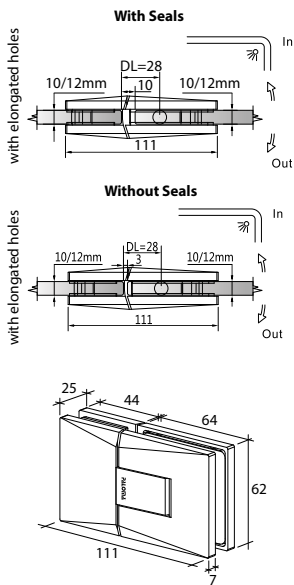

GAP 123

Glass Accessories Shower Hinge G/G BR 23380 (180°)

- 180° glass to glass
- double actions
- glass thickness: 10mm, 12mm
- max. door width: 1000mm / 2 hinges (10mm)
- max. door width: 800mm / 2 hinges (12mm)
- max. door weight: 50kg / 2 hinges
- max. door opening: ±80°
- self closing from approx 25°
- solid brass & stainless steel SUS 304
- PALOMA exclusive design
- matte black

GAP 133

Glass Accessories Shower Hinge G/G BR 23392 (90°)

- 90° glass to glass
- double actions
- glass thickness: 10mm, 12mm
- max. door width: 1000mm / 2 hinges (10mm)
- max. door width: 800mm / 2 hinges (12mm)
- max. door weight: 50kg / 2 hinges
- max. door opening: ±80°
- self closing from approx 25°
- solid brass & stainless steel SUS 304
- PALOMA exclusive design
- matte black

GAP 1163

Glass Accessories Glass Clip G/W BR 23090S (90°)

- 90° glass to wall clip
- glass thickness: 10mm, 12mm
- solid brass
- PALOMA exclusive design
- matte black

GAP 1173

Glass Accessories Glass Clip G/G BR 23090 (90°)

- 90° glass to glass clip
- glass thickness: 10mm, 12mm
- solid brass
- PALOMA exclusive design
- matte black

GAP 114

Glass Accessories Shower Hinge G/W BR 23344 (90°)

- 90° glass to wall
- double actions
- glass thickness: 10mm, 12mm
- max. door width: 1000mm / 2 hinges (10mm)
- max. door width: 800mm / 2 hinges (12mm)
- max. door weight: 50kg / 2 hinges
- max. door opening: ±80°
- self closing from approx 25°
- solid brass & stainless steel SUS 304
- PALOMA exclusive design
- brushed gunmetal