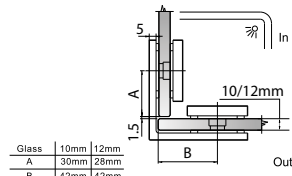

GAP 1241

Glass Accessories Shower Hinge G/G BR 10045 (135°)

- 135° glass to glass
- double actions
- glass thickness: 10mm, 12mm
- max. door width: 1000mm / 2 hinges
- max. door weight: 65kg / 2 hinges
- solid brass
- chrome

GAP 1261

Glass Accessories Glass Clip G/W BR 10090S (90°)

- 90° glass to wall clip
- glass thickness: 10mm, 12mm
- solid brass
- chrome

GAP 1271

Glass Accessories Glass Clip G/G BR 10090 (90°)

- 90° glass to glass clip
- glass thickness: 10mm, 12mm
- solid brass
- chrome

Narrow Gap, Wall Clearance 3mm

As Existing Gap 6.3mm

GAP 1202

Glass Accessories Shower Hinge G/W BR 10037 (90°)

- 90° glass to wall
- double actions
- glass thickness: 10mm, 12mm
- max. door width: 1000mm / 2 hinges
- max. door weight: 65kg / 2 hinges
- solid brass & stainless steel SUS 304
- satin brass