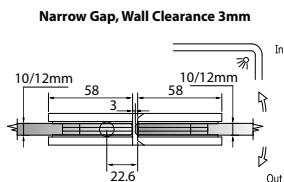

Narrow Gap, Wall Clearance 3mm

As Existing Gap 6.3mm

GAP 1214

Glass Accessories Shower Hinge G/W BR 10044 (90°)

- 90° glass to wall
- double actions
- glass thickness: 10mm, 12mm
- max. door width: 1000mm / 2 hinges
- max. door weight: 65kg / 2 hinges
- solid brass & stainless steel SUS 304
- brushed gunmetal

Narrow Gap, Wall Clearance 3mm

As Existing Gap 6.3mm

GAP 1224

Glass Accessories Shower Hinge G/G BR 10180 (180°)

- 180° glass to glass
- double actions
- glass thickness: 10mm, 12mm
- max. door width: 1000mm / 2 hinges
- max. door weight: 65kg / 2 hinges
- solid brass
- brushed gunmetal

GAP 1234

Glass Accessories Shower Hinge G/G BR 10092 (90°)

- 90° glass to glass
- double actions
- glass thickness: 10mm, 12mm
- max. door width: 1000mm / 2 hinges
- max. door weight: 65kg / 2 hinges
- solid brass & stainless steel SUS 304
- brushed gunmetal