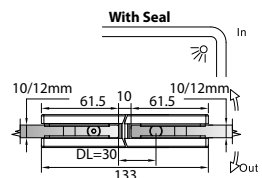

GAP 1303

Glass Accessories Shower Hinge G/W BR 10337 (90°)

- 90° glass to wall
- double actions
- glass thickness: 10mm, 12mm
- max. door width: 1000mm / 2 hinges (10mm)
- max. door width: 800mm / 2 hinges (12mm)
- max. door weight: 50kg / 2 hinges
- max. door opening: ±90°
- self closing from approx 25°
- solid brass & stainless steel SUS 304
- matte black

GAP 1313

Glass Accessories Shower Hinge G/W BR 10344 (90°)

- 90° glass to wall
- double actions
- glass thickness: 10mm, 12mm
- max. door width: 1000mm / 2 hinges (10mm)
- max. door width: 800mm / 2 hinges (12mm)
- max. door weight: 50kg / 2 hinges
- max. door opening: ±90°
- self closing from approx 25°
- solid brass & stainless steel SUS 304
- matte black