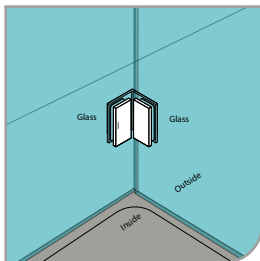

GAP 1243

Glass Accessories Shower Hinge G/G BR 10045 (135°)

- 135° glass to glass
- double actions
- glass thickness: 10mm, 12mm
- max. door width: 1000mm / 2 hinges
- max. door weight: 65kg / 2 hinges
- solid brass
- matte black

GAP 1263

Glass Accessories Glass Clip G/W BR 10090S (90°)

- 90° glass to wall clip
- glass thickness: 10mm, 12mm
- solid brass
- matte black

GAP 1273

Glass Accessories Glass Clip G/G BR 10090 (90°)

- 90° glass to glass clip
- glass thickness: 10mm, 12mm
- solid brass
- matte black

GAP 1204

Glass Accessories Shower Hinge G/W BR 10037 (90°)

- 90° glass to wall
- double actions
- glass thickness: 10mm, 12mm
- max. door width: 1000mm / 2 hinges
- max. door weight: 65kg / 2 hinges
- solid brass & stainless steel SUS 304
- brushed gunmetal

Narrow Gap, Wall Clearance 3mm

As Existing Gap 6.3mm

GAP 1214

Glass Accessories Shower Hinge G/W BR 10044 (90°)

- 90° glass to wall
- double actions
- glass thickness: 10mm, 12mm
- max. door width: 1000mm / 2 hinges
- max. door weight: 65kg / 2 hinges
- solid brass & stainless steel SUS 304
- brushed gunmetal