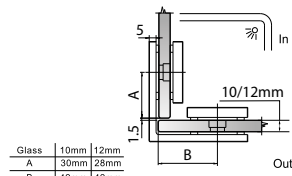

GAP 112

Glass Accessories Shower Hinge G/G BR 23380 (180°)

- 180° glass to glass
- double actions
- glass thickness: 10mm, 12mm
- max. door width: 1000mm / 2 hinges (10mm)
- max. door width: 800mm / 2 hinges (12mm)
- max. door weight: 50kg / 2 hinges
- max. door opening: ±80°
- self closing from approx 25°
- solid brass & stainless steel SUS 304
- PALOMA exclusive design
- chrome

GAP 113

Glass Accessories Shower Hinge G/G BR 23392 (90°)

- 90° glass to glass
- double actions
- glass thickness: 10mm, 12mm
- max. door width: 1000mm / 2 hinges (10mm)
- max. door width: 800mm / 2 hinges (12mm)
- max. door weight: 50kg / 2 hinges
- max. door opening: ±80°
- self closing from approx 25°
- solid brass & stainless steel SUS 304
- PALOMA exclusive design
- chrome

GAP 1262

Glass Accessories Glass Clip G/W BR 10090S (90°)

- 90° glass to wall clip
- glass thickness: 10mm, 12mm
- solid brass
- satin brass

GAP 1272

Glass Accessories Glass Clip G/G BR 10090 (90°)

- 90° glass to glass clip
- glass thickness: 10mm, 12mm
- solid brass
- satin brass

Narrow Gap, Wall Clearance 3mm

As Existing Gap 6.3mm

GAP 1203

Glass Accessories Shower Hinge G/W BR 10037 (90°)

- 90° glass to wall
- double actions
- glass thickness: 10mm, 12mm
- max. door width: 1000mm / 2 hinges
- max. door weight: 65kg / 2 hinges
- solid brass & stainless steel SUS 304
- matte black