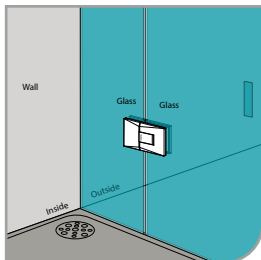

GAP 113

Glass Accessories Shower Hinge G/G BR 23392 (90°)

- 90° glass to glass
- double actions
- glass thickness: 10mm, 12mm
- max. door width: 1000mm / 2 hinges (10mm)
- max. door width: 800mm / 2 hinges (12mm)
- max. door weight: 50kg / 2 hinges
- max. door opening: ±80°
- self closing from approx 25°
- solid brass & stainless steel SUS 304
- PALOMA exclusive design
- chrome

GAP 1161

Glass Accessories Glass Clip G/W BR 23090S (90°)

- 90° glass to wall clip
- glass thickness: 10mm, 12mm
- solid brass
- PALOMA exclusive design
- chrome

GAP 1171

Glass Accessories Glass Clip G/G BR 23090 (90°)

- 90° glass to glass clip
- glass thickness: 10mm, 12mm
- solid brass
- PALOMA exclusive design
- chrome

GAP 112

Glass Accessories Shower Hinge G/W BR 23344 (90°)

- 90° glass to wall
- double actions
- glass thickness: 10mm, 12mm
- max. door width: 1000mm / 2 hinges (10mm)
- max. door width: 800mm / 2 hinges (12mm)
- max. door weight: 50kg / 2 hinges
- max. door opening: ±80°
- self closing from approx 25°
- solid brass & stainless steel SUS 304
- PALOMA exclusive design
- satin brass

GAP 1122

Glass Accessories Shower Hinge G/G BR 23380 (180°)

- 180° glass to glass
- double actions
- glass thickness: 10mm, 12mm
- max. door width: 1000mm / 2 hinges (10mm)
- max. door width: 800mm / 2 hinges (12mm)
- max. door weight: 50kg / 2 hinges
- max. door opening: ±80°
- self closing from approx 25°
- solid brass & stainless steel SUS 304
- PALOMA exclusive design
- satin brass