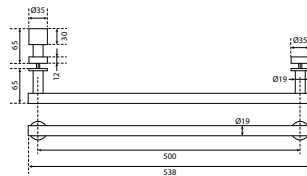

SHOWER HANDLES

SHP 1101

Shower Handle 4060-SQ 600MM

- handles
- brass
- chrome

SHP 2101

Shower Handle 19X538X500

- handles
- stainless steel SUS 304
- polished stainless steel

SHP 2201