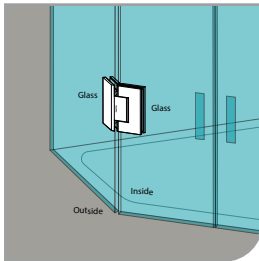

Narrow Gap, Wall Clearance 3mm

As Existing Gap 6.3mm

GAP 1211

Glass Accessories Shower Hinge G/W BR 10044 (90°)

- 90° glass to wall
- double actions
- glass thickness: 10mm, 12mm
- max. door width: 1000mm / 2 hinges
- max. door weight: 65kg / 2 hinges
- solid brass & stainless steel SUS 304
- chrome

GAP 1221

Glass Accessories Shower Hinge G/G BR 10180 (180°)

- 180° glass to glass
- double actions
- glass thickness: 10mm, 12mm
- max. door width: 1000mm / 2 hinges
- max. door weight: 65kg / 2 hinges
- solid brass
- chrome

GAP 1231

Glass Accessories Shower Hinge G/G BR 10092 (90°)

- 90° glass to glass
- double actions
- glass thickness: 10mm, 12mm
- max. door width: 1000mm / 2 hinges
- max. door weight: 65kg / 2 hinges
- solid brass & stainless steel SUS 304
- chrome