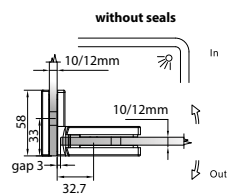

GAP 1311

Glass Accessories Shower Hinge G/W BR 10344 (90°)

- 90° glass to wall
- double actions
- glass thickness: 10mm, 12mm
- max. door width: 1000mm / 2 hinges (10mm)
- max. door width: 800mm / 2 hinges (12mm)
- max. door weight: 50kg / 2 hinges
- max. door opening: ±90°
- self closing from approx 25°
- solid brass & stainless steel SUS 304
- chrome

GAP 1321

Glass Accessories Shower Hinge G/G BR 10380 (180°)

- 180° glass to glass
- double actions
- glass thickness: 10mm, 12mm
- max. door width: 1000mm / 2 hinges (10mm)
- max. door width: 800mm / 2 hinges (12mm)
- max. door weight: 50kg / 2 hinges
- max. door opening: $\pm 90^\circ$
- self closing from approx 25°
- solid brass & stainless steel SUS 304
- chrome

GAP 1331

Glass Accessories Shower Hinge G/G BR 10392 (90°)

- 90° glass to glass
- double actions
- glass thickness: 10mm, 12mm
- max. door width: 1000mm / 2 hinges
- max. door weight: 50kg / 2 hinges
- max. door opening: $\pm 90^\circ$
- self closing from approx 25°
- solid brass & stainless steel SUS 304
- chrome