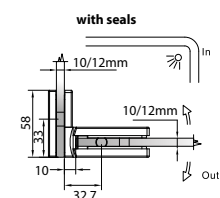

GAP 1311

Glass Accessories Shower Hinge G/W BR 10344 (90°)

- 90° glass to wall
- double actions
- glass thickness: 10mm, 12mm
- max. door width: 1000mm / 2 hinges (10mm)
- max. door width: 800mm / 2 hinges (12mm)
- max. door weight: 50kg / 2 hinges
- max. door opening: ±90°
- self closing from approx 25°
- solid brass & stainless steel SUS 304
- chrome

GAP 1321

Glass Accessories Shower Hinge G/G BR 10380 (180°)

- 180° glass to glass
- double actions
- glass thickness: 10mm, 12mm
- max. door width: 1000mm / 2 hinges (10mm)
- max. door width: 800mm / 2 hinges (12mm)
- max. door weight: 50kg / 2 hinges
- max. door opening: $\pm 90^\circ$
- self closing from approx 25°
- solid brass & stainless steel SUS 304
- chrome

GAP 1331

Glass Accessories Shower Hinge G/G BR 10392 (90°)

- 90° glass to glass
- double actions
- glass thickness: 10mm, 12mm
- max. door width: 1000mm / 2 hinges
- max. door weight: 50kg / 2 hinges
- max. door opening: $\pm 90^\circ$
- self closing from approx 25°
- solid brass & stainless steel SUS 304
- chrome