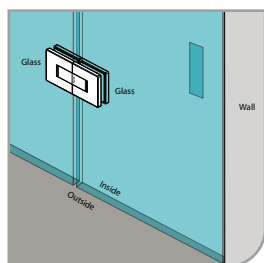

Glass	10mm	12mm
A	30mm	28mm
B	42mm	42mm

GAP 1302

Glass Accessories Shower Hinge G/W BR 10337 (90°)

- 90° glass to wall
- double actions
- glass thickness: 10mm, 12mm
- max. door width: 1000mm / 2 hinges (10mm)
- max. door width: 800mm / 2 hinges (12mm)
- max. door weight: 50kg / 2 hinges
- max. door opening: $\pm 90^\circ$
- self closing from approx 25°
- solid brass & stainless steel SUS 304
- satin brass

GAP 1312

Glass Accessories Shower Hinge G/W BR 10344 (90°)

- 90° glass to wall
- double actions
- glass thickness: 10mm, 12mm
- max. door width: 1000mm / 2 hinges (10mm)
- max. door width: 800mm / 2 hinges (12mm)
- max. door weight: 50kg / 2 hinges
- max. door opening: $\pm 90^\circ$
- self closing from approx 25°
- solid brass & stainless steel SUS 304
- satin brass

GAP 1322

Glass Accessories Shower Hinge G/G BR 10380 (180°)

- 180° glass to glass
- double actions
- glass thickness: 10mm, 12mm
- max. door width: 1000mm / 2 hinges (10mm)
- max. door width: 800mm / 2 hinges (12mm)
- max. door weight: 50kg / 2 hinges
- max. door opening: $\pm 90^\circ$
- self closing from approx 25°
- solid brass & stainless steel SUS 304
- satin brass