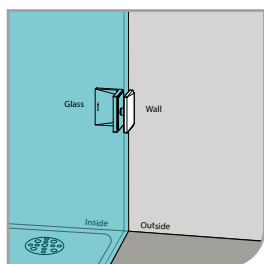

- 90° glass to glass clip
- glass thickness: 10mm, 12mm
- solid brass
- PALOMA exclusive design
- satin brass

GAP 113

Glass Accessories Shower Hinge G/W BR 23344 (90°)

- 90° glass to wall
- double actions
- glass thickness: 10mm, 12mm
- max. door width: 1000mm / 2 hinges (10mm)
- max. door width: 800mm / 2 hinges (12mm)
- max. door weight: 50kg / 2 hinges
- max. door opening: ±80°
- self closing from approx 25°
- solid brass & stainless steel SUS 304
- PALOMA exclusive design
- matte black

GAP 123

Glass Accessories Shower Hinge G/G BR 23380 (180°)

- 180° glass to glass
- double actions
- glass thickness: 10mm, 12mm
- max. door width: 1000mm / 2 hinges (10mm)
- max. door width: 800mm / 2 hinges (12mm)
- max. door weight: 50kg / 2 hinges
- max. door opening: ±80°
- self closing from approx 25°
- solid brass & stainless steel SUS 304
- PALOMA exclusive design
- matte black

GAP 133

Glass Accessories Shower Hinge G/G BR 23392 (90°)

- 90° glass to glass
- double actions
- glass thickness: 10mm, 12mm
- max. door width: 1000mm / 2 hinges (10mm)
- max. door width: 800mm / 2 hinges (12mm)
- max. door weight: 50kg / 2 hinges
- max. door opening: ±80°
- self closing from approx 25°
- solid brass & stainless steel SUS 304
- PALOMA exclusive design
- matte black