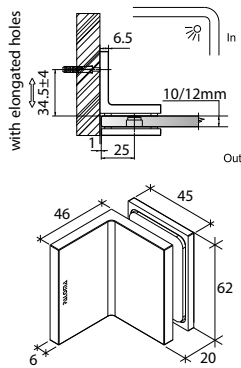

GAP 1363

Glass Accessories Glass Clip G/W BR 090S (90°)

- 90° glass to wall clip
- glass thickness: 10mm, 12mm
- solid brass
- matte black