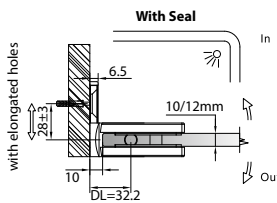

GAP 1303

Glass Accessories Shower Hinge G/W BR 10337 (90°)

- 90° glass to wall
- double actions
- glass thickness: 10mm, 12mm
- max. door width: 1000mm / 2 hinges (10mm)
- max. door width: 800mm / 2 hinges (12mm)
- max. door weight: 50kg / 2 hinges
- max. door opening: ±90°
- self closing from approx 25°
- solid brass & stainless steel SUS 304
- matte black

GAP 1313

Glass Accessories Shower Hinge G/W BR 10344 (90°)

- 90° glass to wall
- double actions
- glass thickness: 10mm, 12mm
- max. door width: 1000mm / 2 hinges (10mm)
- max. door width: 800mm / 2 hinges (12mm)
- max. door weight: 50kg / 2 hinges
- max. door opening: ±90°
- self closing from approx 25°
- solid brass & stainless steel SUS 304
- matte black