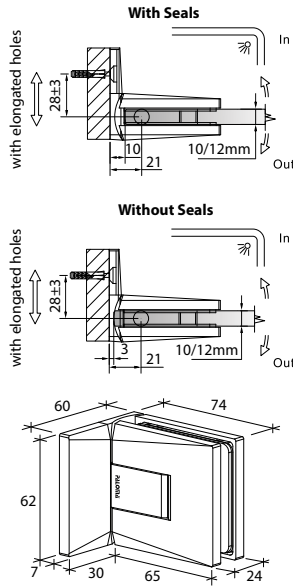

GAP 111

Glass Accessories Shower Hinge G/W BR 23344 (90°)

- 90° glass to wall
- double actions
- glass thickness: 10mm, 12mm
- max. door width: 1000mm / 2 hinges (10mm)
- max. door width: 800mm / 2 hinges (12mm)
- max. door weight: 50kg / 2 hinges
- max. door opening: ±80°
- self closing from approx 25°
- solid brass & stainless steel SUS 304
- PALOMA exclusive design
- chrome

GAP 112

Glass Accessories Shower Hinge G/G BR 23380 (180°)

- 180° glass to glass
- double actions
- glass thickness: 10mm, 12mm
- max. door width: 1000mm / 2 hinges (10mm)
- max. door width: 800mm / 2 hinges (12mm)
- max. door weight: 50kg / 2 hinges
- max. door opening: ±80°
- self closing from approx 25°
- solid brass & stainless steel SUS 304
- PALOMA exclusive design
- chrome

GAP 113

Glass Accessories Shower Hinge G/G BR 23392 (90°)

- 90° glass to glass
- double actions
- glass thickness: 10mm, 12mm
- max. door width: 1000mm / 2 hinges (10mm)
- max. door width: 800mm / 2 hinges (12mm)
- max. door weight: 50kg / 2 hinges
- max. door opening: ±80°
- self closing from approx 25°
- solid brass & stainless steel SUS 304
- PALOMA exclusive design
- chrome