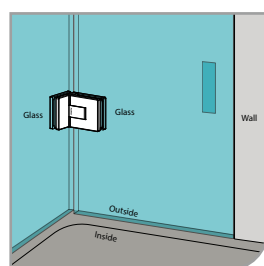

GAP 1311

Glass Accessories Shower Hinge G/W BR 10344 (90°)

- 90° glass to wall
- double actions
- glass thickness: 10mm, 12mm
- max. door width: 1000mm / 2 hinges (10mm)
- max. door width: 800mm / 2 hinges (12mm)
- max. door weight: 50kg / 2 hinges
- max. door opening: ±90°
- self closing from approx 25°
- solid brass & stainless steel SUS 304
- chrome

GAP 1321

Glass Accessories Shower Hinge G/G BR 10380 (180°)

- 180° glass to glass
- double actions
- glass thickness: 10mm, 12mm
- max. door width: 1000mm / 2 hinges (10mm)
- max. door width: 800mm / 2 hinges (12mm)
- max. door weight: 50kg / 2 hinges
- max. door opening: $\pm 90^\circ$
- self closing from approx 25°
- solid brass & stainless steel SUS 304
- chrome

GAP 1331

Glass Accessories Shower Hinge G/G BR 10392 (90°)

- 90° glass to glass
- double actions
- glass thickness: 10mm, 12mm
- max. door width: 1000mm / 2 hinges
- max. door weight: 50kg / 2 hinges
- max. door opening: $\pm 90^\circ$
- self closing from approx 25°
- solid brass & stainless steel SUS 304
- chrome