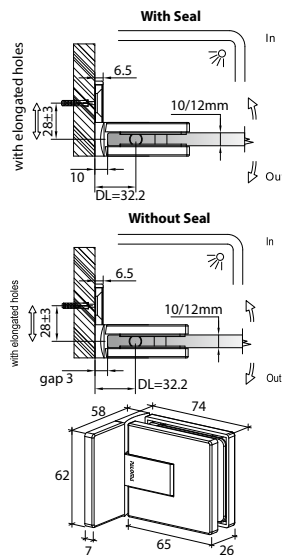

GAP 1343

Glass Accessories Shower Hinge G/G BR 10345 (135°)

- 135° glass to glass
- double actions
- glass thickness: 10mm, 12mm
- max. door width: 1000mm / 2 hinges (10mm)
- max. door width: 800mm / 2 hinges (12mm)
- max. door weight: 50kg / 2 hinges
- max. door opening: ±90°
- self closing from approx 25°
- solid brass & stainless steel SUS 304
- matte black

GAP 1363

Glass Accessories Glass Clip G/W BR 090S (90°)

- 90° glass to wall clip
- glass thickness: 10mm, 12mm
- solid brass
- matte black

GAP 1373

Glass Accessories Glass Clip G/G BR 090 (90°)

- 90° glass to glass clip
- glass thickness: 10mm, 12mm
- solid brass
- matte black

GAP 1304

Glass Accessories Shower Hinge G/W BR 10337 (90°)

- 90° glass to wall
- double actions
- glass thickness: 10mm, 12mm
- max. door width: 1000mm / 2 hinges (10mm)
- max. door width: 800mm / 2 hinges (12mm)
- max. door weight: 50kg / 2 hinges
- max. door opening: ±90°
- self closing from approx 25°
- solid brass & stainless steel SUS 304
- brushed gunmetal

GAP 1314

Glass Accessories Shower Hinge G/W BR 10344 (90°)

- 90° glass to wall
- double actions
- glass thickness: 10mm, 12mm
- max. door width: 1000mm / 2 hinges (10mm)
- max. door width: 800mm / 2 hinges (12mm)
- max. door weight: 50kg / 2 hinges
- max. door opening: ±90°
- self closing from approx 25°
- solid brass & stainless steel SUS 304
- brushed gunmetal