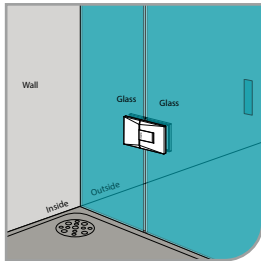

90° glass door hinge

135° glass door hinge

180° glass door hinge

FINISHING TECHNOLOGY

CHROME

Diamond chrome, beautiful and durable.

SATIN BRASS

Grace in details, a final touch for a luxury bathroom.

GAP 111

Glass Accessories Shower Hinge G/W BR 23344 (90°)

- 90° glass to wall
- double actions
- glass thickness: 10mm, 12mm
- max. door width: 1000mm / 2 hinges (10mm)
- max. door width: 800mm / 2 hinges (12mm)
- max. door weight: 50kg / 2 hinges
- max. door opening: ±80°
- self closing from approx 25°
- solid brass & stainless steel SUS 304
- PALOMA exclusive design
- chrome

GAP 112

Glass Accessories Shower Hinge G/G BR 23380 (180°)

- 180° glass to glass
- double actions
- glass thickness: 10mm, 12mm
- max. door width: 1000mm / 2 hinges (10mm)
- max. door width: 800mm / 2 hinges (12mm)
- max. door weight: 50kg / 2 hinges
- max. door opening: ±80°
- self closing from approx 25°
- solid brass & stainless steel SUS 304
- PALOMA exclusive design
- chrome

GAP 113

Glass Accessories Shower Hinge G/G BR 23392 (90°)

- 90° glass to glass
- double actions
- glass thickness: 10mm, 12mm
- max. door width: 1000mm / 2 hinges (10mm)
- max. door width: 800mm / 2 hinges (12mm)
- max. door weight: 50kg / 2 hinges
- max. door opening: ±80°
- self closing from approx 25°
- solid brass & stainless steel SUS 304
- PALOMA exclusive design
- chrome