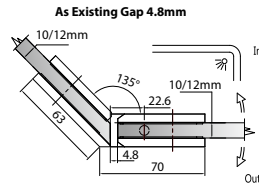

GAP 113

Glass Accessories Shower Hinge G/G BR 23392 (90°)

- 90° glass to glass
- double actions
- glass thickness: 10mm, 12mm
- max. door width: 1000mm / 2 hinges (10mm)
- max. door width: 800mm / 2 hinges (12mm)
- max. door weight: 50kg / 2 hinges
- max. door opening: ±80°
- self closing from approx 25°
- solid brass & stainless steel SUS 304
- PALOMA exclusive design
- chrome

GAP 1223

Glass Accessories Shower Hinge G/G BR 10180 (180°)

- 180° glass to glass
- double actions
- glass thickness: 10mm, 12mm
- max. door width: 1000mm / 2 hinges
- max. door weight: 65kg / 2 hinges
- solid brass
- matte black

GAP 1233

Glass Accessories Shower Hinge G/G BR 10092 (90°)

- 90° glass to glass
- double actions
- glass thickness: 10mm, 12mm
- max. door width: 1000mm / 2 hinges
- max. door weight: 65kg / 2 hinges
- solid brass & stainless steel SUS 304
- matte black

GAP 1243

Glass Accessories Shower Hinge G/G BR 10045 (135°)

- 135° glass to glass
- double actions
- glass thickness: 10mm, 12mm
- max. door width: 1000mm / 2 hinges
- max. door weight: 65kg / 2 hinges
- solid brass
- matte black