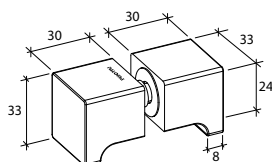

GAP 8902

Glass Accessories Door Knob BR 99300

- handles
- glass thickness: 10mm, 12mm
- solid brass
- satin brass