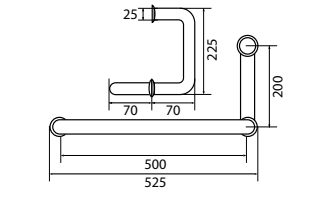

SHP 2202

Shower Handle 25X200X500

- handles
- stainless steel SUS 304
- satin gold