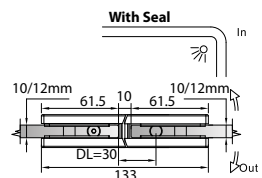

Glass	10mm	12mm
A	30mm	28mm
B	42mm	42mm

GAP 1302

Glass Accessories Shower Hinge G/W BR 10337 (90°)

- 90° glass to wall
- double actions
- glass thickness: 10mm, 12mm
- max. door width: 1000mm / 2 hinges (10mm)
- max. door width: 800mm / 2 hinges (12mm)
- max. door weight: 50kg / 2 hinges
- max. door opening: $\pm 90^\circ$
- self closing from approx 25°
- solid brass & stainless steel SUS 304
- satin brass

GAP 1312

Glass Accessories Shower Hinge G/W BR 10344 (90°)

- 90° glass to wall
- double actions
- glass thickness: 10mm, 12mm
- max. door width: 1000mm / 2 hinges (10mm)
- max. door width: 800mm / 2 hinges (12mm)
- max. door weight: 50kg / 2 hinges
- max. door opening: $\pm 90^\circ$
- self closing from approx 25°
- solid brass & stainless steel SUS 304
- satin brass

GAP 1322

Glass Accessories Shower Hinge G/G BR 10380 (180°)

- 180° glass to glass
- double actions
- glass thickness: 10mm, 12mm
- max. door width: 1000mm / 2 hinges (10mm)
- max. door width: 800mm / 2 hinges (12mm)
- max. door weight: 50kg / 2 hinges
- max. door opening: $\pm 90^\circ$
- self closing from approx 25°
- solid brass & stainless steel SUS 304
- satin brass