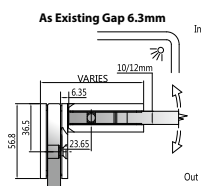

Narrow Gap, Wall Clearance 3mm

As Existing Gap 6.3mm

GAP 1214

Glass Accessories Shower Hinge G/W BR 10044 (90°)

- 90° glass to wall
- double actions
- glass thickness: 10mm, 12mm
- max. door width: 1000mm / 2 hinges
- max. door weight: 65kg / 2 hinges
- solid brass & stainless steel SUS 304
- brushed gunmetal

Narrow Gap, Wall Clearance 3mm

As Existing Gap 6.3mm

GAP 1224

Glass Accessories Shower Hinge G/G BR 10180 (180°)

- 180° glass to glass
- double actions
- glass thickness: 10mm, 12mm
- max. door width: 1000mm / 2 hinges
- max. door weight: 65kg / 2 hinges
- solid brass
- brushed gunmetal

GAP 1234

Glass Accessories Shower Hinge G/G BR 10092 (90°)

- 90° glass to glass
- double actions
- glass thickness: 10mm, 12mm
- max. door width: 1000mm / 2 hinges
- max. door weight: 65kg / 2 hinges
- solid brass & stainless steel SUS 304
- brushed gunmetal