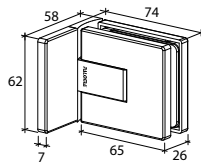

GAP 1313

Glass Accessories Shower Hinge G/W BR 10344 (90°)

- 90° glass to wall
- double actions
- glass thickness: 10mm, 12mm
- max. door width: 1000mm / 2 hinges (10mm)
- max. door width: 800mm / 2 hinges (12mm)
- max. door weight: 50kg / 2 hinges
- max. door opening: ±90°
- self closing from approx 25°
- solid brass & stainless steel SUS 304
- matte black