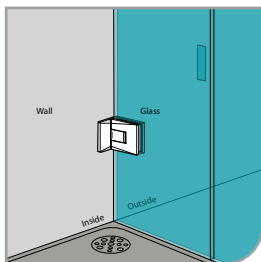

GAP 113

Glass Accessories Shower Hinge G/G BR 23392 (90°)

- 90° glass to glass
- double actions
- glass thickness: 10mm, 12mm
- max. door width: 1000mm / 2 hinges (10mm)
- max. door width: 800mm / 2 hinges (12mm)
- max. door weight: 50kg / 2 hinges
- max. door opening: ±80°
- self closing from approx 25°
- solid brass & stainless steel SUS 304
- PALOMA exclusive design
- chrome

GAP 1161

Glass Accessories Glass Clip G/W BR 23090S (90°)

- 90° glass to wall clip
- glass thickness: 10mm, 12mm
- solid brass
- PALOMA exclusive design
- chrome

GAP 1171

Glass Accessories Glass Clip G/G BR 23090 (90°)

- 90° glass to glass clip
- glass thickness: 10mm, 12mm
- solid brass
- PALOMA exclusive design
- chrome

GAP 112

Glass Accessories Shower Hinge G/W BR 23344 (90°)

- 90° glass to wall
- double actions
- glass thickness: 10mm, 12mm
- max. door width: 1000mm / 2 hinges (10mm)
- max. door width: 800mm / 2 hinges (12mm)
- max. door weight: 50kg / 2 hinges
- max. door opening: ±80°
- self closing from approx 25°
- solid brass & stainless steel SUS 304
- PALOMA exclusive design
- satin brass

GAP 1122

Glass Accessories Shower Hinge G/G BR 23380 (180°)

- 180° glass to glass
- double actions
- glass thickness: 10mm, 12mm
- max. door width: 1000mm / 2 hinges (10mm)
- max. door width: 800mm / 2 hinges (12mm)
- max. door weight: 50kg / 2 hinges
- max. door opening: ±80°
- self closing from approx 25°
- solid brass & stainless steel SUS 304
- PALOMA exclusive design
- satin brass