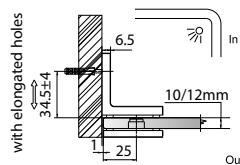

GAP 1364

Glass Accessories Glass Clip G/W BR 090S (90°)

- 90° glass to wall clip
- glass thickness: 10mm, 12mm
- solid brass
- brushed gunmetal