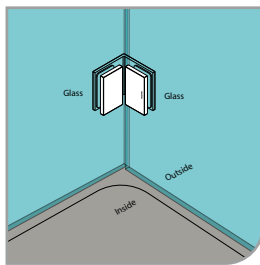

GAP 1344

Glass Accessories Shower Hinge G/G BR 10345 (135°)

- 135° glass to glass
- double actions
- glass thickness: 10mm, 12mm
- max. door width: 1000mm / 2 hinges (10mm)
- max. door width: 800mm / 2 hinges (12mm)
- max. door weight: 50kg / 2 hinges
- max. door opening: ±90°
- self closing from approx 25°
- solid brass & stainless steel SUS 304
- brushed gunmetal

GAP 1364

Glass Accessories Glass Clip G/W BR 090S (90°)

- 90° glass to wall clip
- glass thickness: 10mm, 12mm
- solid brass
- brushed gunmetal

GAP 1374

Glass Accessories Glass Clip G/G BR 090 (90°)

- 90° glass to glass clip
- glass thickness: 10mm, 12mm
- solid brass
- brushed gunmetal