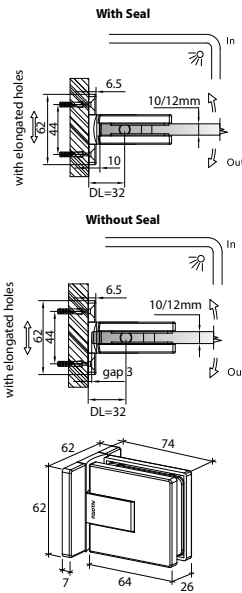

GAP 1343

Glass Accessories Shower Hinge G/G BR 10345 (135°)

- 135° glass to glass
- double actions
- glass thickness: 10mm, 12mm
- max. door width: 1000mm / 2 hinges (10mm)
- max. door width: 800mm / 2 hinges (12mm)
- max. door weight: 50kg / 2 hinges
- max. door opening: ±90°
- self closing from approx 25°
- solid brass & stainless steel SUS 304
- matte black

GAP 1363

Glass Accessories Glass Clip G/W BR 090S (90°)

- 90° glass to wall clip
- glass thickness: 10mm, 12mm
- solid brass
- matte black

GAP 1373

Glass Accessories Glass Clip G/G BR 090 (90°)

- 90° glass to glass clip
- glass thickness: 10mm, 12mm
- solid brass
- matte black

GAP 1304

Glass Accessories Shower Hinge G/W BR 10337 (90°)

- 90° glass to wall
- double actions
- glass thickness: 10mm, 12mm
- max. door width: 1000mm / 2 hinges (10mm)
- max. door width: 800mm / 2 hinges (12mm)
- max. door weight: 50kg / 2 hinges
- max. door opening: ±90°
- self closing from approx 25°
- solid brass & stainless steel SUS 304
- brushed gunmetal

GAP 1314

Glass Accessories Shower Hinge G/W BR 10344 (90°)

- 90° glass to wall
- double actions
- glass thickness: 10mm, 12mm
- max. door width: 1000mm / 2 hinges (10mm)
- max. door width: 800mm / 2 hinges (12mm)
- max. door weight: 50kg / 2 hinges
- max. door opening: ±90°
- self closing from approx 25°
- solid brass & stainless steel SUS 304
- brushed gunmetal