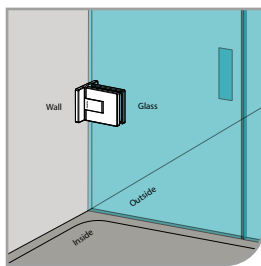

GAP 1341

Glass Accessories Shower Hinge G/G BR 10345 (135°)

- 135° glass to glass
- double actions
- glass thickness: 10mm, 12mm
- max. door width: 1000mm / 2 hinges (10mm)
- max. door width: 800mm / 2 hinges (12mm)
- max. door weight: 50kg / 2 hinges
- max. door opening: ±90°
- self closing from approx 25°
- solid brass & stainless steel SUS 304
- chrome

GAP 1361

Glass Accessories Glass Clip G/W BR 090S (90°)

- 90° glass to wall clip
- glass thickness: 10mm, 12mm
- solid brass
- chrome

GAP 1371

Glass Accessories Glass Clip G/G BR 090 (90°)

- 90° glass to glass clip
- glass thickness: 10mm, 12mm
- solid brass
- chrome

Glass	10mm	12mm
A	30mm	28mm
B	42mm	42mm

GAP 1302

Glass Accessories Shower Hinge G/W BR 10337 (90°)

- 90° glass to wall
- double actions
- glass thickness: 10mm, 12mm
- max. door width: 1000mm / 2 hinges (10mm)
- max. door width: 800mm / 2 hinges (12mm)
- max. door weight: 50kg / 2 hinges
- max. door opening: $\pm 90^\circ$
- self closing from approx 25°
- solid brass & stainless steel SUS 304
- satin brass