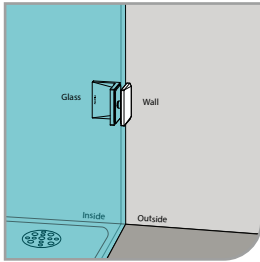

- 90° glass to glass clip
- glass thickness: 10mm, 12mm
- solid brass
- PALOMA exclusive design
- chrome

GAP 112

Glass Accessories Shower Hinge G/W BR 23344 (90°)

- 90° glass to wall
- double actions
- glass thickness: 10mm, 12mm
- max. door width: 1000mm / 2 hinges (10mm)
- max. door width: 800mm / 2 hinges (12mm)
- max. door weight: 50kg / 2 hinges
- max. door opening: ±80°
- self closing from approx 25°
- solid brass & stainless steel SUS 304
- PALOMA exclusive design
- satin brass

GAP 1122

Glass Accessories Shower Hinge G/G BR 23380 (180°)

- 180° glass to glass
- double actions
- glass thickness: 10mm, 12mm
- max. door width: 1000mm / 2 hinges (10mm)
- max. door width: 800mm / 2 hinges (12mm)
- max. door weight: 50kg / 2 hinges
- max. door opening: ±80°
- self closing from approx 25°
- solid brass & stainless steel SUS 304
- PALOMA exclusive design
- satin brass

GAP 1132

Glass Accessories Shower Hinge G/G BR 23392 (90°)

- 90° glass to glass
- double actions
- glass thickness: 10mm, 12mm
- max. door width: 1000mm / 2 hinges (10mm)
- max. door width: 800mm / 2 hinges (12mm)
- max. door weight: 50kg / 2 hinges
- max. door opening: ±80°
- self closing from approx 25°
- solid brass & stainless steel SUS 304
- PALOMA exclusive design
- satin brass