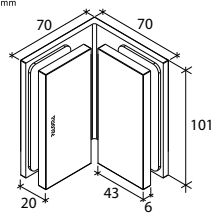

GAP 112

Glass Accessories Shower Hinge G/G BR 23380 (180°)

- 180° glass to glass
- double actions
- glass thickness: 10mm, 12mm
- max. door width: 1000mm / 2 hinges (10mm)
- max. door width: 800mm / 2 hinges (12mm)
- max. door weight: 50kg / 2 hinges
- max. door opening: ±80°
- self closing from approx 25°
- solid brass & stainless steel SUS 304
- PALOMA exclusive design
- chrome

Narrow Gap, Wall Clearance 4mm

As Existing Gap 6.3mm

GAP 1242

Glass Accessories Shower Hinge G/G BR 10045 (135°)

- 135° glass to glass
- double actions
- glass thickness: 10mm, 12mm
- max. door width: 1000mm / 2 hinges
- max. door weight: 65kg / 2 hinges
- solid brass
- satin brass

GAP 1262

Glass Accessories Glass Clip G/W BR 10090S (90°)

- 90° glass to wall clip
- glass thickness: 10mm, 12mm
- solid brass
- satin brass

GAP 1272

Glass Accessories Glass Clip G/G BR 10090 (90°)

- 90° glass to glass clip
- glass thickness: 10mm, 12mm
- solid brass
- satin brass

Narrow Gap, Wall Clearance 3mm

As Existing Gap 6.3mm

GAP 1203

Glass Accessories Shower Hinge G/W BR 10037 (90°)

- 90° glass to wall
- double actions
- glass thickness: 10mm, 12mm
- max. door width: 1000mm / 2 hinges
- max. door weight: 65kg / 2 hinges
- solid brass & stainless steel SUS 304
- matte black