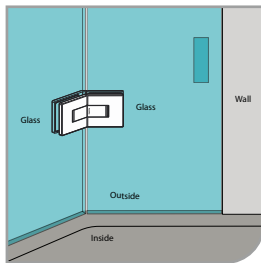

GAP 1313

Glass Accessories Shower Hinge G/W BR 10344 (90°)

- 90° glass to wall
- double actions
- glass thickness: 10mm, 12mm
- max. door width: 1000mm / 2 hinges (10mm)
- max. door width: 800mm / 2 hinges (12mm)
- max. door weight: 50kg / 2 hinges
- max. door opening: ±90°
- self closing from approx 25°
- solid brass & stainless steel SUS 304
- matte black

GAP 1323

Glass Accessories Shower Hinge G/G BR 10380 (180°)

- 180° glass to glass
- double actions
- glass thickness: 10mm, 12mm
- max. door width: 1000mm / 2 hinges (10mm)
- max. door width: 800mm / 2 hinges (12mm)
- max. door weight: 50kg / 2 hinges
- max. door opening: $\pm 90^\circ$
- self closing from approx 25°
- solid brass & stainless steel SUS 304
- matte black

GAP 1333

Glass Accessories Shower Hinge G/G BR 10392 (90°)

- 90° glass to glass
- double actions
- glass thickness: 10mm, 12mm
- max. door width: 1000mm / 2 hinges
- max. door weight: 50kg / 2 hinges
- max. door opening: $\pm 90^\circ$
- self closing from approx 25°
- solid brass & stainless steel SUS 304
- matte black