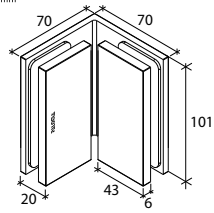

GAP 1241

Glass Accessories Shower Hinge G/G BR 10045 (135°)

- 135° glass to glass
- double actions
- glass thickness: 10mm, 12mm
- max. door width: 1000mm / 2 hinges
- max. door weight: 65kg / 2 hinges
- solid brass
- chrome

GAP 1261

Glass Accessories Glass Clip G/W BR 10090S (90°)

- 90° glass to wall clip
- glass thickness: 10mm, 12mm
- solid brass
- chrome

GAP 1271

Glass Accessories Glass Clip G/G BR 10090 (90°)

- 90° glass to glass clip
- glass thickness: 10mm, 12mm
- solid brass
- chrome

Narrow Gap, Wall Clearance 3mm

As Existing Gap 6.3mm

GAP 1202

Glass Accessories Shower Hinge G/W BR 10037 (90°)

- 90° glass to wall
- double actions
- glass thickness: 10mm, 12mm
- max. door width: 1000mm / 2 hinges
- max. door weight: 65kg / 2 hinges
- solid brass & stainless steel SUS 304
- satin brass

GAP 1212

Glass Accessories Shower Hinge G/W BR 10044 (90°)

- 90° glass to wall
- double actions
- glass thickness: 10mm, 12mm
- max. door width: 1000mm / 2 hinges
- max. door weight: 65kg / 2 hinges
- solid brass & stainless steel SUS 304
- satin brass