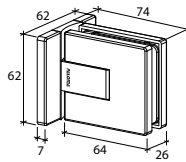

GAP 1303

Glass Accessories Shower Hinge G/W BR 10337 (90°)

- 90° glass to wall
- double actions
- glass thickness: 10mm, 12mm
- max. door width: 1000mm / 2 hinges (10mm)
- max. door width: 800mm / 2 hinges (12mm)
- max. door weight: 50kg / 2 hinges
- max. door opening: ±90°
- self closing from approx 25°
- solid brass & stainless steel SUS 304
- matte black