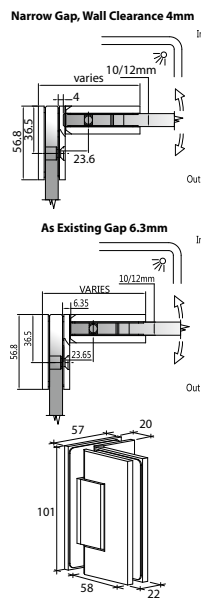

Narrow Gap, Wall Clearance 3mm

As Existing Gap 6.3mm

GAP 1203

Glass Accessories Shower Hinge G/W BR 10037 (90°)

- 90° glass to wall
- double actions
- glass thickness: 10mm, 12mm
- max. door width: 1000mm / 2 hinges
- max. door weight: 65kg / 2 hinges
- solid brass & stainless steel SUS 304
- matte black

Narrow Gap, Wall Clearance 3mm

As Existing Gap 6.3mm

GAP 1213

Glass Accessories Shower Hinge G/W BR 10044 (90°)

- 90° glass to wall
- double actions
- glass thickness: 10mm, 12mm
- max. door width: 1000mm / 2 hinges
- max. door weight: 65kg / 2 hinges
- solid brass & stainless steel SUS 304
- matte black

GAP 1223

Glass Accessories Shower Hinge G/G BR 10180 (180°)

- 180° glass to glass
- double actions
- glass thickness: 10mm, 12mm
- max. door width: 1000mm / 2 hinges
- max. door weight: 65kg / 2 hinges
- solid brass
- matte black