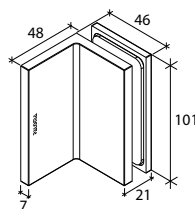

GAP 1264

Glass Accessories Glass Clip G/W BR 10090S (90°)

- 90° glass to wall clip
- glass thickness: 10mm, 12mm
- solid brass
- brushed gunmetal