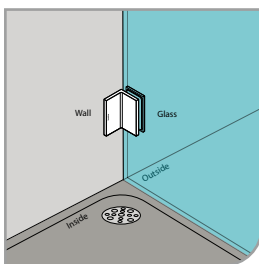

GAP 1231

Glass Accessories Shower Hinge G/G BR 10092 (90°)

- 90° glass to glass
- double actions
- glass thickness: 10mm, 12mm
- max. door width: 1000mm / 2 hinges
- max. door weight: 65kg / 2 hinges
- solid brass & stainless steel SUS 304
- chrome

GAP 1241

Glass Accessories Shower Hinge G/G BR 10045 (135°)

- 135° glass to glass
- double actions
- glass thickness: 10mm, 12mm
- max. door width: 1000mm / 2 hinges
- max. door weight: 65kg / 2 hinges
- solid brass
- chrome

GAP 1261

Glass Accessories Glass Clip G/W BR 10090S (90°)

- 90° glass to wall clip
- glass thickness: 10mm, 12mm
- solid brass
- chrome

GAP 1271

Glass Accessories Glass Clip G/G BR 10090 (90°)

- 90° glass to glass clip
- glass thickness: 10mm, 12mm
- solid brass
- chrome

Narrow Gap, Wall Clearance 3mm

As Existing Gap 6.3mm

GAP 1202

Glass Accessories Shower Hinge G/W BR 10037 (90°)

- 90° glass to wall
- double actions
- glass thickness: 10mm, 12mm
- max. door width: 1000mm / 2 hinges
- max. door weight: 65kg / 2 hinges
- solid brass & stainless steel SUS 304
- satin brass