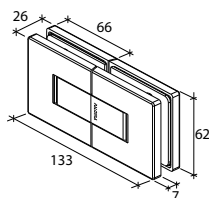

GAP 1323

Glass Accessories Shower Hinge G/G BR 10380 (180°)

- 180° glass to glass
- double actions
- glass thickness: 10mm, 12mm
- max. door width: 1000mm / 2 hinges (10mm)
- max. door width: 800mm / 2 hinges (12mm)
- max. door weight: 50kg / 2 hinges
- max. door opening: $\pm 90^\circ$
- self closing from approx 25°
- solid brass & stainless steel SUS 304
- matte black

GAP 1333

Glass Accessories Shower Hinge G/G BR 10392 (90°)

- 90° glass to glass
- double actions
- glass thickness: 10mm, 12mm
- max. door width: 1000mm / 2 hinges
- max. door weight: 50kg / 2 hinges
- max. door opening: $\pm 90^\circ$
- self closing from approx 25°
- solid brass & stainless steel SUS 304
- matte black