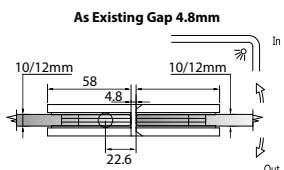

Narrow Gap, Wall Clearance 3mm

As Existing Gap 6.3mm

GAP 1214

Glass Accessories Shower Hinge G/W BR 10044 (90°)

- 90° glass to wall
- double actions
- glass thickness: 10mm, 12mm
- max. door width: 1000mm / 2 hinges
- max. door weight: 65kg / 2 hinges
- solid brass & stainless steel SUS 304
- brushed gunmetal

Narrow Gap, Wall Clearance 3mm

As Existing Gap 6.3mm

GAP 1224

Glass Accessories Shower Hinge G/G BR 10180 (180°)

- 180° glass to glass
- double actions
- glass thickness: 10mm, 12mm
- max. door width: 1000mm / 2 hinges
- max. door weight: 65kg / 2 hinges
- solid brass
- brushed gunmetal

GAP 1234

Glass Accessories Shower Hinge G/G BR 10092 (90°)

- 90° glass to glass
- double actions
- glass thickness: 10mm, 12mm
- max. door width: 1000mm / 2 hinges
- max. door weight: 65kg / 2 hinges
- solid brass & stainless steel SUS 304
- brushed gunmetal