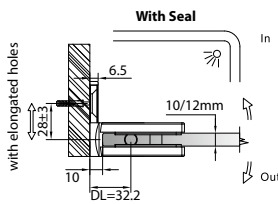

Glass	10mm	12mm
A	30mm	28mm
B	42mm	42mm

GAP 1302

Glass Accessories Shower Hinge G/W BR 10337 (90°)

- 90° glass to wall
- double actions
- glass thickness: 10mm, 12mm
- max. door width: 1000mm / 2 hinges (10mm)
- max. door width: 800mm / 2 hinges (12mm)
- max. door weight: 50kg / 2 hinges
- max. door opening: $\pm 90^\circ$
- self closing from approx 25°
- solid brass & stainless steel SUS 304
- satin brass

GAP 1312

Glass Accessories Shower Hinge G/W BR 10344 (90°)

- 90° glass to wall
- double actions
- glass thickness: 10mm, 12mm
- max. door width: 1000mm / 2 hinges (10mm)
- max. door width: 800mm / 2 hinges (12mm)
- max. door weight: 50kg / 2 hinges
- max. door opening: $\pm 90^\circ$
- self closing from approx 25°
- solid brass & stainless steel SUS 304
- satin brass