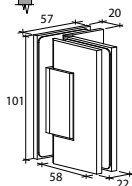

Narrow Gap, Wall Clearance 3mm

As Existing Gap 6.3mm

GAP 1214

Glass Accessories Shower Hinge G/W BR 10044 (90°)

- 90° glass to wall
- double actions
- glass thickness: 10mm, 12mm
- max. door width: 1000mm / 2 hinges
- max. door weight: 65kg / 2 hinges
- solid brass & stainless steel SUS 304
- brushed gunmetal

Narrow Gap, Wall Clearance 3mm

As Existing Gap 6.3mm

GAP 1224

Glass Accessories Shower Hinge G/G BR 10180 (180°)

- 180° glass to glass
- double actions
- glass thickness: 10mm, 12mm
- max. door width: 1000mm / 2 hinges
- max. door weight: 65kg / 2 hinges
- solid brass
- brushed gunmetal

GAP 1234

Glass Accessories Shower Hinge G/G BR 10092 (90°)

- 90° glass to glass
- double actions
- glass thickness: 10mm, 12mm
- max. door width: 1000mm / 2 hinges
- max. door weight: 65kg / 2 hinges
- solid brass & stainless steel SUS 304
- brushed gunmetal