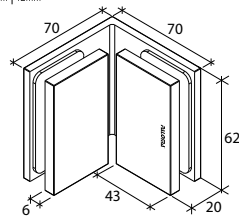

GAP 1374

Glass Accessories Glass Clip G/G BR 090 (90°)

- 90° glass to glass clip
- glass thickness: 10mm, 12mm
- solid brass
- brushed gunmetal