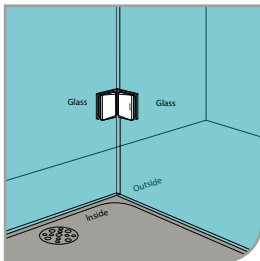

GAP 1172

Glass Accessories Glass Clip G/G BR 23090 (90°)

- 90° glass to glass clip
- glass thickness: 10mm, 12mm
- solid brass
- PALOMA exclusive design
- satin brass