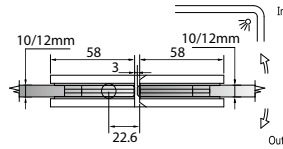

Narrow Gap, Wall Clearance 3mm

As Existing Gap 4.8mm