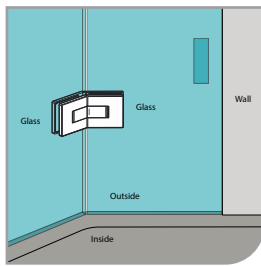

GAP 1321

Glass Accessories Shower Hinge G/G BR 10380 (180°)

- 180° glass to glass
- double actions
- glass thickness: 10mm, 12mm
- max. door width: 1000mm / 2 hinges (10mm)
- max. door width: 800mm / 2 hinges (12mm)
- max. door weight: 50kg / 2 hinges
- max. door opening: $\pm 90^\circ$
- self closing from approx 25°
- solid brass & stainless steel SUS 304
- chrome

GAP 1331

Glass Accessories Shower Hinge G/G BR 10392 (90°)

- 90° glass to glass
- double actions
- glass thickness: 10mm, 12mm
- max. door width: 1000mm / 2 hinges
- max. door weight: 50kg / 2 hinges
- max. door opening: $\pm 90^\circ$
- self closing from approx 25°
- solid brass & stainless steel SUS 304
- chrome

GAP 1341

Glass Accessories Shower Hinge G/G BR 10345 (135°)

- 135° glass to glass
- double actions
- glass thickness: 10mm, 12mm
- max. door width: 1000mm / 2 hinges (10mm)
- max. door width: 800mm / 2 hinges (12mm)
- max. door weight: 50kg / 2 hinges
- max. door opening: ±90°
- self closing from approx 25°
- solid brass & stainless steel SUS 304
- chrome