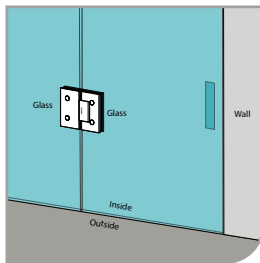

GAP 1212

Glass Accessories Shower Hinge G/W BR 10044 (90°)

- 90° glass to wall
- double actions
- glass thickness: 10mm, 12mm
- max. door width: 1000mm / 2 hinges
- max. door weight: 65kg / 2 hinges
- solid brass & stainless steel SUS 304
- satin brass

Narrow Gap, Wall Clearance 3mm

As Existing Gap 6.3mm

GAP 1222

Glass Accessories Shower Hinge G/G BR 10180 (180°)

- 180° glass to glass
- double actions
- glass thickness: 10mm, 12mm
- max. door width: 1000mm / 2 hinges
- max. door weight: 65kg / 2 hinges
- solid brass
- satin brass

Narrow Gap, Wall Clearance 3mm

As Existing Gap 4.8mm

GAP 1232

Glass Accessories Shower Hinge G/G BR 10092 (90°)

- 90° glass to glass
- double actions
- glass thickness: 10mm, 12mm
- max. door width: 1000mm / 2 hinges
- max. door weight: 65kg / 2 hinges
- solid brass & stainless steel SUS 304
- satin brass