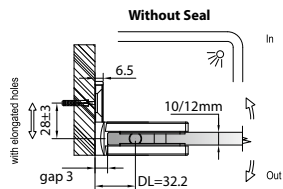

Glass	10mm	12mm
A	30mm	28mm
B	42mm	42mm

GAP 1302

Glass Accessories Shower Hinge G/W BR 10337 (90°)

- 90° glass to wall
- double actions
- glass thickness: 10mm, 12mm
- max. door width: 1000mm / 2 hinges (10mm)
- max. door width: 800mm / 2 hinges (12mm)
- max. door weight: 50kg / 2 hinges
- max. door opening: $\pm 90^\circ$
- self closing from approx 25°
- solid brass & stainless steel SUS 304
- satin brass

GAP 1312

Glass Accessories Shower Hinge G/W BR 10344 (90°)

- 90° glass to wall
- double actions
- glass thickness: 10mm, 12mm
- max. door width: 1000mm / 2 hinges (10mm)
- max. door width: 800mm / 2 hinges (12mm)
- max. door weight: 50kg / 2 hinges
- max. door opening: $\pm 90^\circ$
- self closing from approx 25°
- solid brass & stainless steel SUS 304
- satin brass