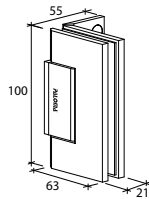

GAP 1204

Glass Accessories Shower Hinge G/W BR 10037 (90°)

- 90° glass to wall
- double actions
- glass thickness: 10mm, 12mm
- max. door width: 1000mm / 2 hinges
- max. door weight: 65kg / 2 hinges
- solid brass & stainless steel SUS 304
- brushed gunmetal

Narrow Gap, Wall Clearance 3mm

As Existing Gap 6.3mm

GAP 1214

Glass Accessories Shower Hinge G/W BR 10044 (90°)

- 90° glass to wall
- double actions
- glass thickness: 10mm, 12mm
- max. door width: 1000mm / 2 hinges
- max. door weight: 65kg / 2 hinges
- solid brass & stainless steel SUS 304
- brushed gunmetal

Narrow Gap, Wall Clearance 3mm

As Existing Gap 6.3mm

GAP 1224

Glass Accessories Shower Hinge G/G BR 10180 (180°)

- 180° glass to glass
- double actions
- glass thickness: 10mm, 12mm
- max. door width: 1000mm / 2 hinges
- max. door weight: 65kg / 2 hinges
- solid brass
- brushed gunmetal