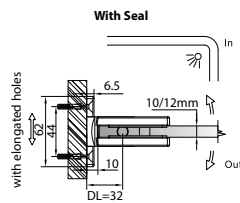

GAP 1341

Glass Accessories Shower Hinge G/G BR 10345 (135°)

- 135° glass to glass
- double actions
- glass thickness: 10mm, 12mm
- max. door width: 1000mm / 2 hinges (10mm)
- max. door width: 800mm / 2 hinges (12mm)
- max. door weight: 50kg / 2 hinges
- max. door opening: ±90°
- self closing from approx 25°
- solid brass & stainless steel SUS 304
- chrome

Glass	10mm	12mm
A	30mm	28mm
B	42mm	42mm

GAP 1302

Glass Accessories Shower Hinge G/W BR 10337 (90°)

- 90° glass to wall
- double actions
- glass thickness: 10mm, 12mm
- max. door width: 1000mm / 2 hinges (10mm)
- max. door width: 800mm / 2 hinges (12mm)
- max. door weight: 50kg / 2 hinges
- max. door opening: $\pm 90^\circ$
- self closing from approx 25°
- solid brass & stainless steel SUS 304
- satin brass