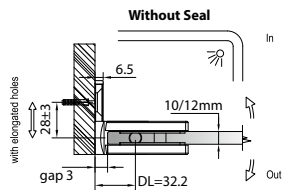

GAP 1303

Glass Accessories Shower Hinge G/W BR 10337 (90°)

- 90° glass to wall
- double actions
- glass thickness: 10mm, 12mm
- max. door width: 1000mm / 2 hinges (10mm)
- max. door width: 800mm / 2 hinges (12mm)
- max. door weight: 50kg / 2 hinges
- max. door opening: ±90°
- self closing from approx 25°
- solid brass & stainless steel SUS 304
- matte black

GAP 1313

Glass Accessories Shower Hinge G/W BR 10344 (90°)

- 90° glass to wall
- double actions
- glass thickness: 10mm, 12mm
- max. door width: 1000mm / 2 hinges (10mm)
- max. door width: 800mm / 2 hinges (12mm)
- max. door weight: 50kg / 2 hinges
- max. door opening: ±90°
- self closing from approx 25°
- solid brass & stainless steel SUS 304
- matte black