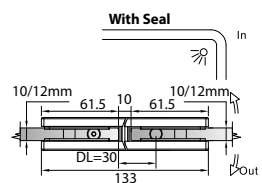

**GLASS
ACCESSORIES
SHOWER HINGE
& GLASS CLIP
Series 13**

GAP 1301

Glass Accessories Shower Hinge G/W BR 10337 (90°)

- 90° glass to wall
- double actions
- glass thickness: 10mm, 12mm
- max. door width: 1000mm / 2 hinges (10mm)
- max. door width: 800mm / 2 hinges (12mm)
- max. door weight: 50kg / 2 hinges
- max. door opening: ±90°
- self closing from approx 25°
- solid brass & stainless steel SUS 304
- chrome

GAP 1311

Glass Accessories Shower Hinge G/W BR 10344 (90°)

- 90° glass to wall
- double actions
- glass thickness: 10mm, 12mm
- max. door width: 1000mm / 2 hinges (10mm)
- max. door width: 800mm / 2 hinges (12mm)
- max. door weight: 50kg / 2 hinges
- max. door opening: ±90°
- self closing from approx 25°
- solid brass & stainless steel SUS 304
- chrome