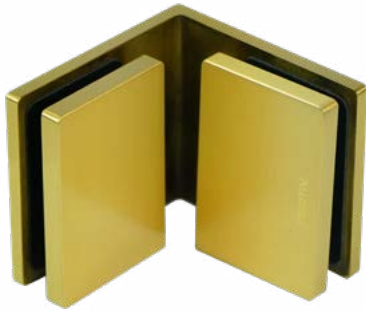

GAP 1362

Glass Accessories Glass Clip G/W BR 090S (90°)

- 90° glass to wall clip
- glass thickness: 10mm, 12mm
- solid brass
- satin brass

GAP 1372

Glass Accessories Glass Clip G/G BR 090 (90°)

- 90° glass to glass clip
- glass thickness: 10mm, 12mm
- solid brass
- satin brass

GAP 1303

Glass Accessories Shower Hinge G/W BR 10337 (90°)

- 90° glass to wall
- double actions
- glass thickness: 10mm, 12mm
- max. door width: 1000mm / 2 hinges (10mm)
- max. door width: 800mm / 2 hinges (12mm)
- max. door weight: 50kg / 2 hinges
- max. door opening: ±90°
- self closing from approx 25°
- solid brass & stainless steel SUS 304
- matte black