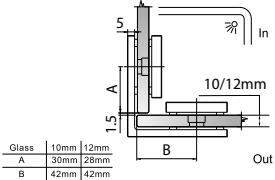

GAP 1343

Glass Accessories Shower Hinge G/G BR 10345 (135°)

- 135° glass to glass
- double actions
- glass thickness: 10mm, 12mm
- max. door width: 1000mm / 2 hinges (10mm)
- max. door width: 800mm / 2 hinges (12mm)
- max. door weight: 50kg / 2 hinges
- max. door opening: ±90°
- self closing from approx 25°
- solid brass & stainless steel SUS 304
- matte black

GAP 1304

Glass Accessories Shower Hinge G/W BR 10337 (90°)

- 90° glass to wall
- double actions
- glass thickness: 10mm, 12mm
- max. door width: 1000mm / 2 hinges (10mm)
- max. door width: 800mm / 2 hinges (12mm)
- max. door weight: 50kg / 2 hinges
- max. door opening: ±90°
- self closing from approx 25°
- solid brass & stainless steel SUS 304
- brushed gunmetal

GAP 1314

Glass Accessories Shower Hinge G/W BR 10344 (90°)

- 90° glass to wall
- double actions
- glass thickness: 10mm, 12mm
- max. door width: 1000mm / 2 hinges (10mm)
- max. door width: 800mm / 2 hinges (12mm)
- max. door weight: 50kg / 2 hinges
- max. door opening: ±90°
- self closing from approx 25°
- solid brass & stainless steel SUS 304
- brushed gunmetal