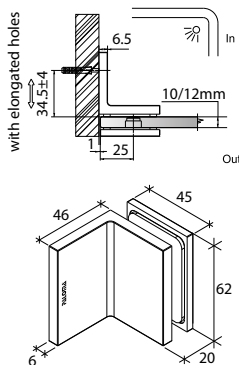

GAP 1361

Glass Accessories Glass Clip G/W BR 090S (90°)

- 90° glass to wall clip
- glass thickness: 10mm, 12mm
- solid brass
- chrome