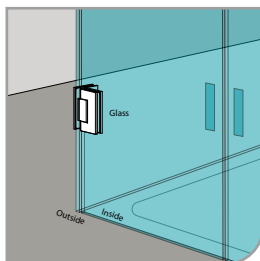

GAP 1212

Glass Accessories Shower Hinge G/W BR 10044 (90°)

- 90° glass to wall
- double actions
- glass thickness: 10mm, 12mm
- max. door width: 1000mm / 2 hinges
- max. door weight: 65kg / 2 hinges
- solid brass & stainless steel SUS 304
- satin brass

Narrow Gap, Wall Clearance 3mm

As Existing Gap 6.3mm

GAP 1222

Glass Accessories Shower Hinge G/G BR 10180 (180°)

- 180° glass to glass
- double actions
- glass thickness: 10mm, 12mm
- max. door width: 1000mm / 2 hinges
- max. door weight: 65kg / 2 hinges
- solid brass
- satin brass

Narrow Gap, Wall Clearance 3mm

As Existing Gap 4.8mm

GAP 1232

Glass Accessories Shower Hinge G/G BR 10092 (90°)

- 90° glass to glass
- double actions
- glass thickness: 10mm, 12mm
- max. door width: 1000mm / 2 hinges
- max. door weight: 65kg / 2 hinges
- solid brass & stainless steel SUS 304
- satin brass

Narrow Gap, Wall Clearance 4mm

As Existing Gap 6.3mm

GAP 1242

Glass Accessories Shower Hinge G/G BR 10045 (135°)

- 135° glass to glass
- double actions
- glass thickness: 10mm, 12mm
- max. door width: 1000mm / 2 hinges
- max. door weight: 65kg / 2 hinges
- solid brass
- satin brass