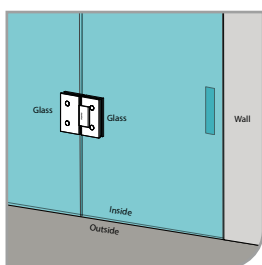

Narrow Gap, Wall Clearance 3mm

As Existing Gap 6.3mm

GAP 1214

Glass Accessories Shower Hinge G/W BR 10044 (90°)

- 90° glass to wall
- double actions
- glass thickness: 10mm, 12mm
- max. door width: 1000mm / 2 hinges
- max. door weight: 65kg / 2 hinges
- solid brass & stainless steel SUS 304
- brushed gunmetal

Narrow Gap, Wall Clearance 3mm

As Existing Gap 6.3mm

GAP 1224

Glass Accessories Shower Hinge G/G BR 10180 (180°)

- 180° glass to glass
- double actions
- glass thickness: 10mm, 12mm
- max. door width: 1000mm / 2 hinges
- max. door weight: 65kg / 2 hinges
- solid brass
- brushed gunmetal

GAP 1234

Glass Accessories Shower Hinge G/G BR 10092 (90°)

- 90° glass to glass
- double actions
- glass thickness: 10mm, 12mm
- max. door width: 1000mm / 2 hinges
- max. door weight: 65kg / 2 hinges
- solid brass & stainless steel SUS 304
- brushed gunmetal