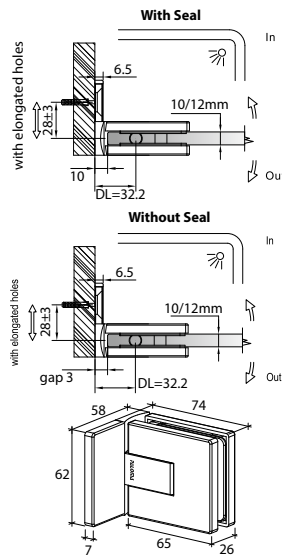

GAP 1244

Glass Accessories Shower Hinge G/G BR 10045 (135°)

- 135° glass to glass
- double actions
- glass thickness: 10mm, 12mm
- max. door width: 1000mm / 2 hinges
- max. door weight: 65kg / 2 hinges
- solid brass
- brushed gunmetal

**GLASS
ACCESSORIES
SHOWER HINGE
& GLASS CLIP
Series 13**

GAP 1301

Glass Accessories Shower Hinge G/W BR 10337 (90°)

- 90° glass to wall
- double actions
- glass thickness: 10mm, 12mm
- max. door width: 1000mm / 2 hinges (10mm)
- max. door width: 800mm / 2 hinges (12mm)
- max. door weight: 50kg / 2 hinges
- max. door opening: ±90°
- self closing from approx 25°
- solid brass & stainless steel SUS 304
- chrome

GAP 1311

Glass Accessories Shower Hinge G/W BR 10344 (90°)

- 90° glass to wall
- double actions
- glass thickness: 10mm, 12mm
- max. door width: 1000mm / 2 hinges (10mm)
- max. door width: 800mm / 2 hinges (12mm)
- max. door weight: 50kg / 2 hinges
- max. door opening: ±90°
- self closing from approx 25°
- solid brass & stainless steel SUS 304
- chrome

GAP 1321

Glass Accessories Shower Hinge G/G BR 10380 (180°)

- 180° glass to glass
- double actions
- glass thickness: 10mm, 12mm
- max. door width: 1000mm / 2 hinges (10mm)
- max. door width: 800mm / 2 hinges (12mm)
- max. door weight: 50kg / 2 hinges
- max. door opening: $\pm 90^\circ$
- self closing from approx 25°
- solid brass & stainless steel SUS 304
- chrome