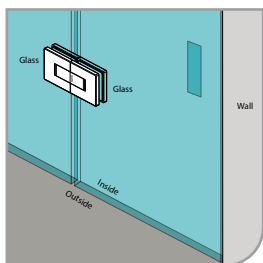

GAP 1324

Glass Accessories Shower Hinge G/G BR 10380 (180°)

- 180° glass to glass
- double actions
- glass thickness: 10mm, 12mm
- max. door width: 1000mm / 2 hinges (10mm)
- max. door width: 800mm / 2 hinges (12mm)
- max. door weight: 50kg / 2 hinges
- max. door opening: ±90°
- self closing from approx 25°
- solid brass & stainless steel SUS 304
- brushed gunmetal