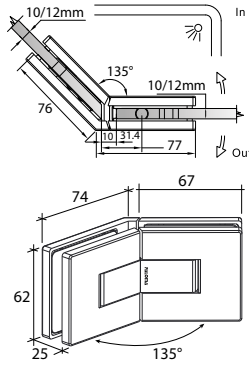

GAP 1313

Glass Accessories Shower Hinge G/W BR 10344 (90°)

- 90° glass to wall
- double actions
- glass thickness: 10mm, 12mm
- max. door width: 1000mm / 2 hinges (10mm)
- max. door width: 800mm / 2 hinges (12mm)
- max. door weight: 50kg / 2 hinges
- max. door opening: ±90°
- self closing from approx 25°
- solid brass & stainless steel SUS 304
- matte black

GAP 1323

Glass Accessories Shower Hinge G/G BR 10380 (180°)

- 180° glass to glass
- double actions
- glass thickness: 10mm, 12mm
- max. door width: 1000mm / 2 hinges (10mm)
- max. door width: 800mm / 2 hinges (12mm)
- max. door weight: 50kg / 2 hinges
- max. door opening: $\pm 90^\circ$
- self closing from approx 25°
- solid brass & stainless steel SUS 304
- matte black

GAP 1333

Glass Accessories Shower Hinge G/G BR 10392 (90°)

- 90° glass to glass
- double actions
- glass thickness: 10mm, 12mm
- max. door width: 1000mm / 2 hinges
- max. door weight: 50kg / 2 hinges
- max. door opening: $\pm 90^\circ$
- self closing from approx 25°
- solid brass & stainless steel SUS 304
- matte black