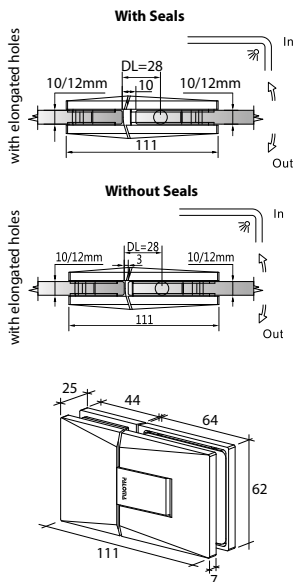

GAP 1132

Glass Accessories Shower Hinge G/G BR 23392 (90°)

- 90° glass to glass
- double actions
- glass thickness: 10mm, 12mm
- max. door width: 1000mm / 2 hinges (10mm)
- max. door width: 800mm / 2 hinges (12mm)
- max. door weight: 50kg / 2 hinges
- max. door opening: ±80°
- self closing from approx 25°
- solid brass & stainless steel SUS 304
- PALOMA exclusive design
- satin brass

GAP 1162

Glass Accessories Glass Clip G/W BR 23090S (90°)

- 90° glass to wall clip
- glass thickness: 10mm, 12mm
- solid brass
- PALOMA exclusive design
- satin brass

GAP 1172

Glass Accessories Glass Clip G/G BR 23090 (90°)

- 90° glass to glass clip
- glass thickness: 10mm, 12mm
- solid brass
- PALOMA exclusive design
- satin brass

GAP 113

Glass Accessories Shower Hinge G/W BR 23344 (90°)

- 90° glass to wall
- double actions
- glass thickness: 10mm, 12mm
- max. door width: 1000mm / 2 hinges (10mm)
- max. door width: 800mm / 2 hinges (12mm)
- max. door weight: 50kg / 2 hinges
- max. door opening: ±80°
- self closing from approx 25°
- solid brass & stainless steel SUS 304
- PALOMA exclusive design
- matte black