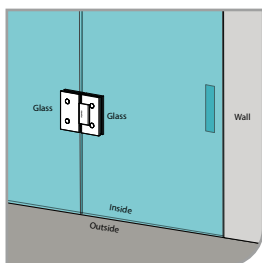

Narrow Gap, Wall Clearance 3mm

As Existing Gap 6.3mm

GAP 1201

Glass Accessories Shower Hinge G/W BR 10037 (90°)

- 90° glass to wall
- double actions
- glass thickness: 10mm, 12mm
- max. door width: 1000mm / 2 hinges
- max. door weight: 65kg / 2 hinges
- solid brass & stainless steel SUS 304
- chrome

Narrow Gap, Wall Clearance 3mm

As Existing Gap 6.3mm

GAP 1211

Glass Accessories Shower Hinge G/W BR 10044 (90°)

- 90° glass to wall
- double actions
- glass thickness: 10mm, 12mm
- max. door width: 1000mm / 2 hinges
- max. door weight: 65kg / 2 hinges
- solid brass & stainless steel SUS 304
- chrome

GAP 1221

Glass Accessories Shower Hinge G/G BR 10180 (180°)

- 180° glass to glass
- double actions
- glass thickness: 10mm, 12mm
- max. door width: 1000mm / 2 hinges
- max. door weight: 65kg / 2 hinges
- solid brass
- chrome