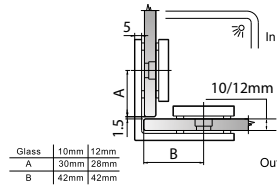

GAP 1374

Glass Accessories Glass Clip G/G BR 090 (90°)

- 90° glass to glass clip
- glass thickness: 10mm, 12mm
- solid brass
- brushed gunmetal