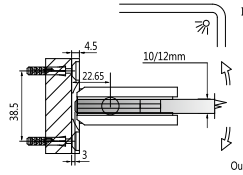

Narrow Gap, Wall Clearance 3mm

As Existing Gap 6.3mm