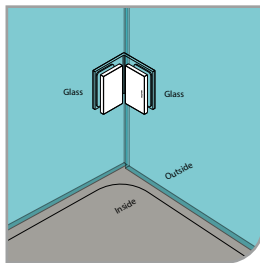

GAP 1342

Glass Accessories Shower Hinge G/G BR 10345 (135°)

- 135° glass to glass
- double actions
- glass thickness: 10mm, 12mm
- max. door width: 1000mm / 2 hinges (10mm)
- max. door width: 800mm / 2 hinges (12mm)
- max. door weight: 50kg / 2 hinges
- max. door opening: ±90°
- self closing from approx 25°
- solid brass & stainless steel SUS 304
- satin brass

GAP 1362

Glass Accessories Glass Clip G/W BR 090S (90°)

- 90° glass to wall clip
- glass thickness: 10mm, 12mm
- solid brass
- satin brass

GAP 1372

Glass Accessories Glass Clip G/G BR 090 (90°)

- 90° glass to glass clip
- glass thickness: 10mm, 12mm
- solid brass
- satin brass

GAP 1303

Glass Accessories Shower Hinge G/W BR 10337 (90°)

- 90° glass to wall
- double actions
- glass thickness: 10mm, 12mm
- max. door width: 1000mm / 2 hinges (10mm)
- max. door width: 800mm / 2 hinges (12mm)
- max. door weight: 50kg / 2 hinges
- max. door opening: ±90°
- self closing from approx 25°
- solid brass & stainless steel SUS 304
- matte black