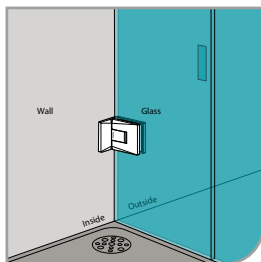

GAP 1132

Glass Accessories Shower Hinge G/G BR 23392 (90°)

- 90° glass to glass
- double actions
- glass thickness: 10mm, 12mm
- max. door width: 1000mm / 2 hinges (10mm)
- max. door width: 800mm / 2 hinges (12mm)
- max. door weight: 50kg / 2 hinges
- max. door opening: ±80°
- self closing from approx 25°
- solid brass & stainless steel SUS 304
- PALOMA exclusive design
- satin brass

GAP 1162

Glass Accessories Glass Clip G/W BR 23090S (90°)

- 90° glass to wall clip
- glass thickness: 10mm, 12mm
- solid brass
- PALOMA exclusive design
- satin brass

GAP 1172

Glass Accessories Glass Clip G/G BR 23090 (90°)

- 90° glass to glass clip
- glass thickness: 10mm, 12mm
- solid brass
- PALOMA exclusive design
- satin brass

GAP 113

Glass Accessories Shower Hinge G/W BR 23344 (90°)

- 90° glass to wall
- double actions
- glass thickness: 10mm, 12mm
- max. door width: 1000mm / 2 hinges (10mm)
- max. door width: 800mm / 2 hinges (12mm)
- max. door weight: 50kg / 2 hinges
- max. door opening: ±80°
- self closing from approx 25°
- solid brass & stainless steel SUS 304
- PALOMA exclusive design
- matte black

GAP 123

Glass Accessories Shower Hinge G/G BR 23380 (180°)

- 180° glass to glass
- double actions
- glass thickness: 10mm, 12mm
- max. door width: 1000mm / 2 hinges (10mm)
- max. door width: 800mm / 2 hinges (12mm)
- max. door weight: 50kg / 2 hinges
- max. door opening: ±80°
- self closing from approx 25°
- solid brass & stainless steel SUS 304
- PALOMA exclusive design
- matte black