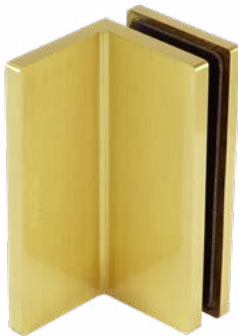

GAP 1262

Glass Accessories Glass Clip G/W BR 10090S (90°)

- 90° glass to wall clip
- glass thickness: 10mm, 12mm
- solid brass
- satin brass