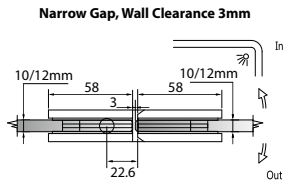

Narrow Gap, Wall Clearance 3mm

As Existing Gap 6.3mm

GAP 1201

Glass Accessories Shower Hinge G/W BR 10037 (90°)

- 90° glass to wall
- double actions
- glass thickness: 10mm, 12mm
- max. door width: 1000mm / 2 hinges
- max. door weight: 65kg / 2 hinges
- solid brass & stainless steel SUS 304
- chrome

Narrow Gap, Wall Clearance 3mm

As Existing Gap 6.3mm

GAP 1211

Glass Accessories Shower Hinge G/W BR 10044 (90°)

- 90° glass to wall
- double actions
- glass thickness: 10mm, 12mm
- max. door width: 1000mm / 2 hinges
- max. door weight: 65kg / 2 hinges
- solid brass & stainless steel SUS 304
- chrome

GAP 1221

Glass Accessories Shower Hinge G/G BR 10180 (180°)

- 180° glass to glass
- double actions
- glass thickness: 10mm, 12mm
- max. door width: 1000mm / 2 hinges
- max. door weight: 65kg / 2 hinges
- solid brass
- chrome