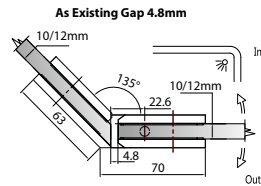

GAP 112

Glass Accessories Shower Hinge G/G BR 23380 (180°)

- 180° glass to glass
- double actions
- glass thickness: 10mm, 12mm
- max. door width: 1000mm / 2 hinges (10mm)
- max. door width: 800mm / 2 hinges (12mm)
- max. door weight: 50kg / 2 hinges
- max. door opening: ±80°
- self closing from approx 25°
- solid brass & stainless steel SUS 304
- PALOMA exclusive design
- chrome

Narrow Gap, Wall Clearance 3mm

As Existing Gap 6.3mm

GAP 1211

Glass Accessories Shower Hinge G/W BR 10044 (90°)

- 90° glass to wall
- double actions
- glass thickness: 10mm, 12mm
- max. door width: 1000mm / 2 hinges
- max. door weight: 65kg / 2 hinges
- solid brass & stainless steel SUS 304
- chrome

GAP 1221

Glass Accessories Shower Hinge G/G BR 10180 (180°)

- 180° glass to glass
- double actions
- glass thickness: 10mm, 12mm
- max. door width: 1000mm / 2 hinges
- max. door weight: 65kg / 2 hinges
- solid brass
- chrome

GAP 1231

Glass Accessories Shower Hinge G/G BR 10092 (90°)

- 90° glass to glass
- double actions
- glass thickness: 10mm, 12mm
- max. door width: 1000mm / 2 hinges
- max. door weight: 65kg / 2 hinges
- solid brass & stainless steel SUS 304
- chrome