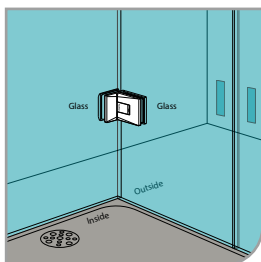

GAP 111

Glass Accessories Shower Hinge G/W BR 23344 (90°)

- 90° glass to wall
- double actions
- glass thickness: 10mm, 12mm
- max. door width: 1000mm / 2 hinges (10mm)
- max. door width: 800mm / 2 hinges (12mm)
- max. door weight: 50kg / 2 hinges
- max. door opening: ±80°
- self closing from approx 25°
- solid brass & stainless steel SUS 304
- PALOMA exclusive design
- chrome

GAP 112

Glass Accessories Shower Hinge G/G BR 23380 (180°)

- 180° glass to glass
- double actions
- glass thickness: 10mm, 12mm
- max. door width: 1000mm / 2 hinges (10mm)
- max. door width: 800mm / 2 hinges (12mm)
- max. door weight: 50kg / 2 hinges
- max. door opening: ±80°
- self closing from approx 25°
- solid brass & stainless steel SUS 304
- PALOMA exclusive design
- chrome

GAP 113

Glass Accessories Shower Hinge G/G BR 23392 (90°)

- 90° glass to glass
- double actions
- glass thickness: 10mm, 12mm
- max. door width: 1000mm / 2 hinges (10mm)
- max. door width: 800mm / 2 hinges (12mm)
- max. door weight: 50kg / 2 hinges
- max. door opening: ±80°
- self closing from approx 25°
- solid brass & stainless steel SUS 304
- PALOMA exclusive design
- chrome