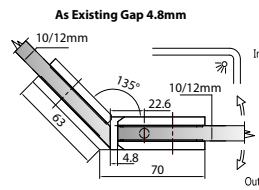

Narrow Gap, Wall Clearance 3mm

As Existing Gap 6.3mm

GAP 1224

Glass Accessories Shower Hinge G/G BR 10180 (180°)

- 180° glass to glass
- double actions
- glass thickness: 10mm, 12mm
- max. door width: 1000mm / 2 hinges
- max. door weight: 65kg / 2 hinges
- solid brass
- brushed gunmetal

GAP 1234

Glass Accessories Shower Hinge G/G BR 10092 (90°)

- 90° glass to glass
- double actions
- glass thickness: 10mm, 12mm
- max. door width: 1000mm / 2 hinges
- max. door weight: 65kg / 2 hinges
- solid brass & stainless steel SUS 304
- brushed gunmetal

GAP 1244

Glass Accessories Shower Hinge G/G BR 10045 (135°)

- 135° glass to glass
- double actions
- glass thickness: 10mm, 12mm
- max. door width: 1000mm / 2 hinges
- max. door weight: 65kg / 2 hinges
- solid brass
- brushed gunmetal