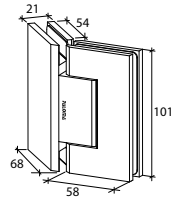

GAP 1223

Glass Accessories Shower Hinge G/G BR 10180 (180°)

- 180° glass to glass
- double actions
- glass thickness: 10mm, 12mm
- max. door width: 1000mm / 2 hinges
- max. door weight: 65kg / 2 hinges
- solid brass
- matte black

GAP 1233

Glass Accessories Shower Hinge G/G BR 10092 (90°)

- 90° glass to glass
- double actions
- glass thickness: 10mm, 12mm
- max. door width: 1000mm / 2 hinges
- max. door weight: 65kg / 2 hinges
- solid brass & stainless steel SUS 304
- matte black

GAP 1243

Glass Accessories Shower Hinge G/G BR 10045 (135°)

- 135° glass to glass
- double actions
- glass thickness: 10mm, 12mm
- max. door width: 1000mm / 2 hinges
- max. door weight: 65kg / 2 hinges
- solid brass
- matte black