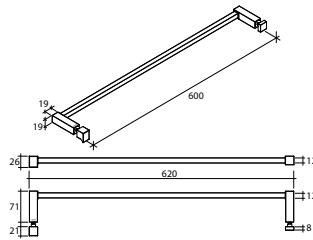

SHP 1101

Shower Handle 4060-SQ 600MM

- handles
- brass
- chrome