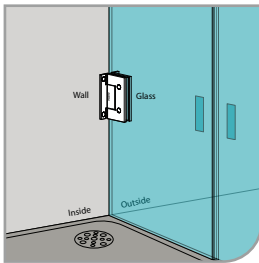

GAP 1204

Glass Accessories Shower Hinge G/W BR 10037 (90°)

- 90° glass to wall
- double actions
- glass thickness: 10mm, 12mm
- max. door width: 1000mm / 2 hinges
- max. door weight: 65kg / 2 hinges
- solid brass & stainless steel SUS 304
- brushed gunmetal

Narrow Gap, Wall Clearance 3mm

As Existing Gap 6.3mm

GAP 1214

Glass Accessories Shower Hinge G/W BR 10044 (90°)

- 90° glass to wall
- double actions
- glass thickness: 10mm, 12mm
- max. door width: 1000mm / 2 hinges
- max. door weight: 65kg / 2 hinges
- solid brass & stainless steel SUS 304
- brushed gunmetal