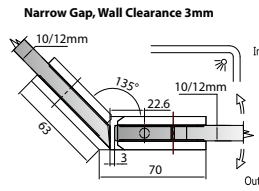

Narrow Gap, Wall Clearance 3mm

As Existing Gap 6.3mm

GAP 1213

Glass Accessories Shower Hinge G/W BR 10044 (90°)

- 90° glass to wall
- double actions
- glass thickness: 10mm, 12mm
- max. door width: 1000mm / 2 hinges
- max. door weight: 65kg / 2 hinges
- solid brass & stainless steel SUS 304
- matte black

GAP 1223

Glass Accessories Shower Hinge G/G BR 10180 (180°)

- 180° glass to glass
- double actions
- glass thickness: 10mm, 12mm
- max. door width: 1000mm / 2 hinges
- max. door weight: 65kg / 2 hinges
- solid brass
- matte black

GAP 1233

Glass Accessories Shower Hinge G/G BR 10092 (90°)

- 90° glass to glass
- double actions
- glass thickness: 10mm, 12mm
- max. door width: 1000mm / 2 hinges
- max. door weight: 65kg / 2 hinges
- solid brass & stainless steel SUS 304
- matte black

GAP 1243

Glass Accessories Shower Hinge G/G BR 10045 (135°)

- 135° glass to glass
- double actions
- glass thickness: 10mm, 12mm
- max. door width: 1000mm / 2 hinges
- max. door weight: 65kg / 2 hinges
- solid brass
- matte black