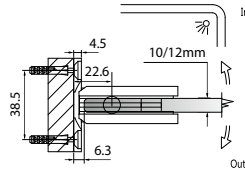

GAP 1203

Glass Accessories Shower Hinge G/W BR 10037 (90°)

- 90° glass to wall
- double actions
- glass thickness: 10mm, 12mm
- max. door width: 1000mm / 2 hinges
- max. door weight: 65kg / 2 hinges
- solid brass & stainless steel SUS 304
- matte black