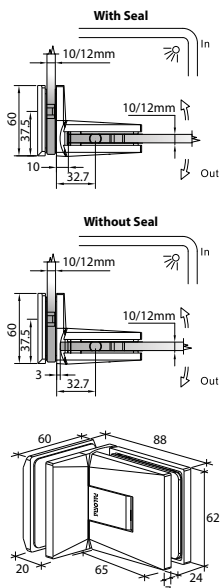

GAP 133

Glass Accessories Shower Hinge G/G BR 23392 (90°)

- 90° glass to glass
- double actions
- glass thickness: 10mm, 12mm
- max. door width: 1000mm / 2 hinges (10mm)
- max. door width: 800mm / 2 hinges (12mm)
- max. door weight: 50kg / 2 hinges
- max. door opening: ±80°
- self closing from approx 25°
- solid brass & stainless steel SUS 304
- PALOMA exclusive design
- matte black

- 90° glass to glass clip
- glass thickness: 10mm, 12mm
- solid brass
- PALOMA exclusive design
- matte black

GAP 114

Glass Accessories Shower Hinge G/W BR 23344 (90°)

- 90° glass to wall
- double actions
- glass thickness: 10mm, 12mm
- max. door width: 1000mm / 2 hinges (10mm)
- max. door width: 800mm / 2 hinges (12mm)
- max. door weight: 50kg / 2 hinges
- max. door opening: ±80°
- self closing from approx 25°
- solid brass & stainless steel SUS 304
- PALOMA exclusive design
- brushed gunmetal

GAP 112

Glass Accessories Shower Hinge G/G BR 23380 (180°)

- 180° glass to glass
- double actions
- glass thickness: 10mm, 12mm
- max. door width: 1000mm / 2 hinges (10mm)
- max. door width: 800mm / 2 hinges (12mm)
- max. door weight: 50kg / 2 hinges
- max. door opening: ±80°
- self closing from approx 25°
- solid brass & stainless steel SUS 304
- PALOMA exclusive design
- brushed gunmetal

GAP 113

Glass Accessories Shower Hinge G/G BR 23392 (90°)

- 90° glass to glass
- double actions
- glass thickness: 10mm, 12mm
- max. door width: 1000mm / 2 hinges (10mm)
- max. door width: 800mm / 2 hinges (12mm)
- max. door weight: 50kg / 2 hinges
- max. door opening: ±80°
- self closing from approx 25°
- solid brass & stainless steel SUS 304
- PALOMA exclusive design
- brushed gunmetal