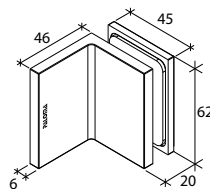

GAP 1364

Glass Accessories Glass Clip G/W BR 090S (90°)

- 90° glass to wall clip
- glass thickness: 10mm, 12mm
- solid brass
- brushed gunmetal