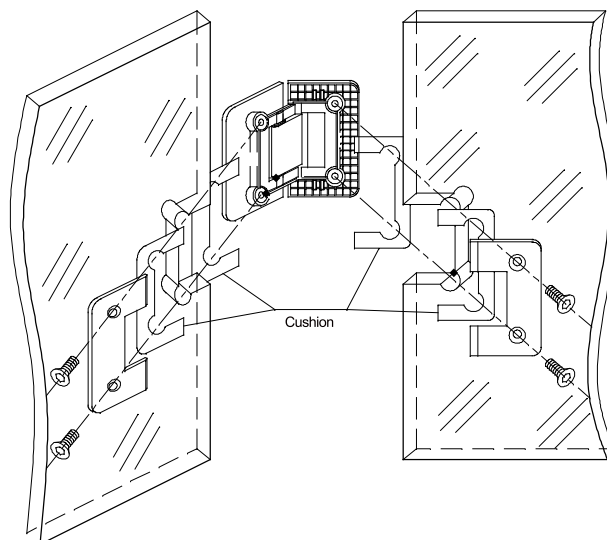

135° glass door hinge