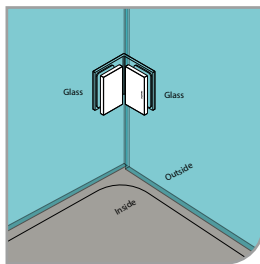

GAP 1341

Glass Accessories Shower Hinge G/G BR 10345 (135°)

- 135° glass to glass
- double actions
- glass thickness: 10mm, 12mm
- max. door width: 1000mm / 2 hinges (10mm)
- max. door width: 800mm / 2 hinges (12mm)
- max. door weight: 50kg / 2 hinges
- max. door opening: ±90°
- self closing from approx 25°
- solid brass & stainless steel SUS 304
- chrome

GAP 1361

Glass Accessories Glass Clip G/W BR 090S (90°)

- 90° glass to wall clip
- glass thickness: 10mm, 12mm
- solid brass
- chrome

GAP 1371

Glass Accessories Glass Clip G/G BR 090 (90°)

- 90° glass to glass clip
- glass thickness: 10mm, 12mm
- solid brass
- chrome

Glass	10mm	12mm
A	30mm	28mm
B	42mm	42mm

GAP 1302

Glass Accessories Shower Hinge G/W BR 10337 (90°)

- 90° glass to wall
- double actions
- glass thickness: 10mm, 12mm
- max. door width: 1000mm / 2 hinges (10mm)
- max. door width: 800mm / 2 hinges (12mm)
- max. door weight: 50kg / 2 hinges
- max. door opening: $\pm 90^\circ$
- self closing from approx 25°
- solid brass & stainless steel SUS 304
- satin brass

GAP 1312

Glass Accessories Shower Hinge G/W BR 10344 (90°)

- 90° glass to wall
- double actions
- glass thickness: 10mm, 12mm
- max. door width: 1000mm / 2 hinges (10mm)
- max. door width: 800mm / 2 hinges (12mm)
- max. door weight: 50kg / 2 hinges
- max. door opening: $\pm 90^\circ$
- self closing from approx 25°
- solid brass & stainless steel SUS 304
- satin brass