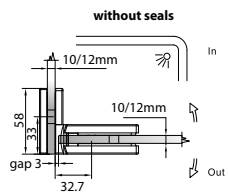

GAP 1314

Glass Accessories Shower Hinge G/W BR 10344 (90°)

- 90° glass to wall
- double actions
- glass thickness: 10mm, 12mm
- max. door width: 1000mm / 2 hinges (10mm)
- max. door width: 800mm / 2 hinges (12mm)
- max. door weight: 50kg / 2 hinges
- max. door opening: ±90°
- self closing from approx 25°
- solid brass & stainless steel SUS 304
- brushed gunmetal

GAP 1324

Glass Accessories Shower Hinge G/G BR 10380 (180°)

- 180° glass to glass
- double actions
- glass thickness: 10mm, 12mm
- max. door width: 1000mm / 2 hinges (10mm)
- max. door width: 800mm / 2 hinges (12mm)
- max. door weight: 50kg / 2 hinges
- max. door opening: ±90°
- self closing from approx 25°
- solid brass & stainless steel SUS 304
- brushed gunmetal

GAP 1334

Glass Accessories Shower Hinge G/G BR 10392 (90°)

- 90° glass to glass
- double actions
- glass thickness: 10mm, 12mm
- max. door width: 1000mm / 2 hinges
- max. door weight: 50kg / 2 hinges
- max. door opening: ±90°
- self closing from approx 25°
- solid brass & stainless steel SUS 304
- brushed gunmetal