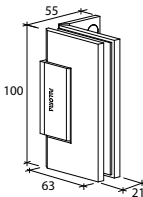

Narrow Gap, Wall Clearance 3mm

As Existing Gap 6.3mm

GAP 1201

Glass Accessories Shower Hinge G/W BR 10037 (90°)

- 90° glass to wall
- double actions
- glass thickness: 10mm, 12mm
- max. door width: 1000mm / 2 hinges
- max. door weight: 65kg / 2 hinges
- solid brass & stainless steel SUS 304
- chrome

Narrow Gap, Wall Clearance 3mm

As Existing Gap 6.3mm

GAP 1211

Glass Accessories Shower Hinge G/W BR 10044 (90°)

- 90° glass to wall
- double actions
- glass thickness: 10mm, 12mm
- max. door width: 1000mm / 2 hinges
- max. door weight: 65kg / 2 hinges
- solid brass & stainless steel SUS 304
- chrome