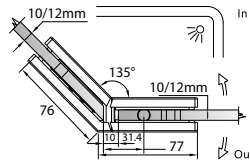

GAP 1324

Glass Accessories Shower Hinge G/G BR 10380 (180°)

- 180° glass to glass
- double actions
- glass thickness: 10mm, 12mm
- max. door width: 1000mm / 2 hinges (10mm)
- max. door width: 800mm / 2 hinges (12mm)
- max. door weight: 50kg / 2 hinges
- max. door opening: ±90°
- self closing from approx 25°
- solid brass & stainless steel SUS 304
- brushed gunmetal

GAP 1334

Glass Accessories Shower Hinge G/G BR 10392 (90°)

- 90° glass to glass
- double actions
- glass thickness: 10mm, 12mm
- max. door width: 1000mm / 2 hinges
- max. door weight: 50kg / 2 hinges
- max. door opening: ±90°
- self closing from approx 25°
- solid brass & stainless steel SUS 304
- brushed gunmetal

GAP 1344

Glass Accessories Shower Hinge G/G BR 10345 (135°)

- 135° glass to glass
- double actions
- glass thickness: 10mm, 12mm
- max. door width: 1000mm / 2 hinges (10mm)
- max. door width: 800mm / 2 hinges (12mm)
- max. door weight: 50kg / 2 hinges
- max. door opening: ±90°
- self closing from approx 25°
- solid brass & stainless steel SUS 304
- brushed gunmetal