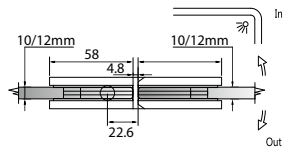

GAP 112

Glass Accessories Shower Hinge G/G BR 23380 (180°)

- 180° glass to glass
- double actions
- glass thickness: 10mm, 12mm
- max. door width: 1000mm / 2 hinges (10mm)
- max. door width: 800mm / 2 hinges (12mm)
- max. door weight: 50kg / 2 hinges
- max. door opening: ±80°
- self closing from approx 25°
- solid brass & stainless steel SUS 304
- PALOMA exclusive design
- chrome

GAP 1212

Glass Accessories Shower Hinge G/W BR 10044 (90°)

- 90° glass to wall
- double actions
- glass thickness: 10mm, 12mm
- max. door width: 1000mm / 2 hinges
- max. door weight: 65kg / 2 hinges
- solid brass & stainless steel SUS 304
- satin brass

Narrow Gap, Wall Clearance 3mm

As Existing Gap 6.3mm

GAP 1222

Glass Accessories Shower Hinge G/G BR 10180 (180°)

- 180° glass to glass
- double actions
- glass thickness: 10mm, 12mm
- max. door width: 1000mm / 2 hinges
- max. door weight: 65kg / 2 hinges
- solid brass
- satin brass

Narrow Gap, Wall Clearance 3mm

As Existing Gap 4.8mm

GAP 1232

Glass Accessories Shower Hinge G/G BR 10092 (90°)

- 90° glass to glass
- double actions
- glass thickness: 10mm, 12mm
- max. door width: 1000mm / 2 hinges
- max. door weight: 65kg / 2 hinges
- solid brass & stainless steel SUS 304
- satin brass