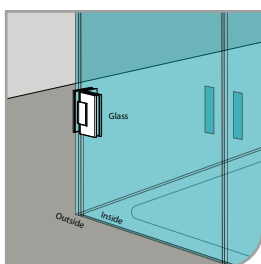

Narrow Gap, Wall Clearance 3mm

As Existing Gap 6.3mm

GAP 1211

Glass Accessories Shower Hinge G/W BR 10044 (90°)

- 90° glass to wall
- double actions
- glass thickness: 10mm, 12mm
- max. door width: 1000mm / 2 hinges
- max. door weight: 65kg / 2 hinges
- solid brass & stainless steel SUS 304
- chrome

GAP 1221

Glass Accessories Shower Hinge G/G BR 10180 (180°)

- 180° glass to glass
- double actions
- glass thickness: 10mm, 12mm
- max. door width: 1000mm / 2 hinges
- max. door weight: 65kg / 2 hinges
- solid brass
- chrome

GAP 1231

Glass Accessories Shower Hinge G/G BR 10092 (90°)

- 90° glass to glass
- double actions
- glass thickness: 10mm, 12mm
- max. door width: 1000mm / 2 hinges
- max. door weight: 65kg / 2 hinges
- solid brass & stainless steel SUS 304
- chrome