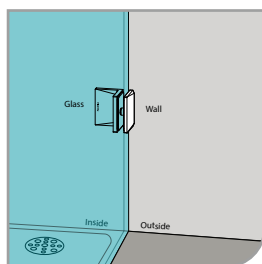

GAP 111

Glass Accessories Shower Hinge G/W BR 23344 (90°)

- 90° glass to wall
- double actions
- glass thickness: 10mm, 12mm
- max. door width: 1000mm / 2 hinges (10mm)
- max. door width: 800mm / 2 hinges (12mm)
- max. door weight: 50kg / 2 hinges
- max. door opening: ±80°
- self closing from approx 25°
- solid brass & stainless steel SUS 304
- PALOMA exclusive design
- chrome

GAP 112

Glass Accessories Shower Hinge G/G BR 23380 (180°)

- 180° glass to glass
- double actions
- glass thickness: 10mm, 12mm
- max. door width: 1000mm / 2 hinges (10mm)
- max. door width: 800mm / 2 hinges (12mm)
- max. door weight: 50kg / 2 hinges
- max. door opening: ±80°
- self closing from approx 25°
- solid brass & stainless steel SUS 304
- PALOMA exclusive design
- chrome

GAP 113

Glass Accessories Shower Hinge G/G BR 23392 (90°)

- 90° glass to glass
- double actions
- glass thickness: 10mm, 12mm
- max. door width: 1000mm / 2 hinges (10mm)
- max. door width: 800mm / 2 hinges (12mm)
- max. door weight: 50kg / 2 hinges
- max. door opening: ±80°
- self closing from approx 25°
- solid brass & stainless steel SUS 304
- PALOMA exclusive design
- chrome

- 90° glass to glass clip
- glass thickness: 10mm, 12mm
- solid brass
- PALOMA exclusive design
- chrome

GAP 112

Glass Accessories Shower Hinge G/W BR 23344 (90°)

- 90° glass to wall
- double actions
- glass thickness: 10mm, 12mm
- max. door width: 1000mm / 2 hinges (10mm)
- max. door width: 800mm / 2 hinges (12mm)
- max. door weight: 50kg / 2 hinges
- max. door opening: ±80°
- self closing from approx 25°
- solid brass & stainless steel SUS 304
- PALOMA exclusive design
- satin brass