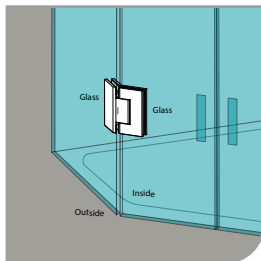

GAP 1223

Glass Accessories Shower Hinge G/G BR 10180 (180°)

- 180° glass to glass
- double actions
- glass thickness: 10mm, 12mm
- max. door width: 1000mm / 2 hinges
- max. door weight: 65kg / 2 hinges
- solid brass
- matte black

GAP 1233

Glass Accessories Shower Hinge G/G BR 10092 (90°)

- 90° glass to glass
- double actions
- glass thickness: 10mm, 12mm
- max. door width: 1000mm / 2 hinges
- max. door weight: 65kg / 2 hinges
- solid brass & stainless steel SUS 304
- matte black

GAP 1243

Glass Accessories Shower Hinge G/G BR 10045 (135°)

- 135° glass to glass
- double actions
- glass thickness: 10mm, 12mm
- max. door width: 1000mm / 2 hinges
- max. door weight: 65kg / 2 hinges
- solid brass
- matte black