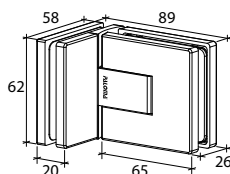

GAP 1333

Glass Accessories Shower Hinge G/G BR 10392 (90°)

- 90° glass to glass
- double actions
- glass thickness: 10mm, 12mm
- max. door width: 1000mm / 2 hinges
- max. door weight: 50kg / 2 hinges
- max. door opening: $\pm 90^\circ$
- self closing from approx 25°
- solid brass & stainless steel SUS 304
- matte black