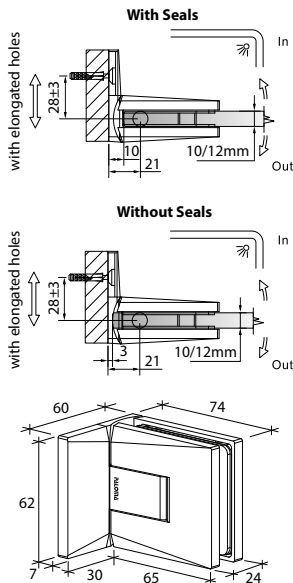

GAP 1132

Glass Accessories Shower Hinge G/G BR 23392 (90°)

- 90° glass to glass
- double actions
- glass thickness: 10mm, 12mm
- max. door width: 1000mm / 2 hinges (10mm)
- max. door width: 800mm / 2 hinges (12mm)
- max. door weight: 50kg / 2 hinges
- max. door opening: ±80°
- self closing from approx 25°
- solid brass & stainless steel SUS 304
- PALOMA exclusive design
- satin brass

GAP 1162

Glass Accessories Glass Clip G/W BR 23090S (90°)

- 90° glass to wall clip
- glass thickness: 10mm, 12mm
- solid brass
- PALOMA exclusive design
- satin brass

GAP 1172

Glass Accessories Glass Clip G/G BR 23090 (90°)

- 90° glass to glass clip
- glass thickness: 10mm, 12mm
- solid brass
- PALOMA exclusive design
- satin brass

GAP 113

Glass Accessories Shower Hinge G/W BR 23344 (90°)

- 90° glass to wall
- double actions
- glass thickness: 10mm, 12mm
- max. door width: 1000mm / 2 hinges (10mm)
- max. door width: 800mm / 2 hinges (12mm)
- max. door weight: 50kg / 2 hinges
- max. door opening: ±80°
- self closing from approx 25°
- solid brass & stainless steel SUS 304
- PALOMA exclusive design
- matte black

GAP 123

Glass Accessories Shower Hinge G/G BR 23380 (180°)

- 180° glass to glass
- double actions
- glass thickness: 10mm, 12mm
- max. door width: 1000mm / 2 hinges (10mm)
- max. door width: 800mm / 2 hinges (12mm)
- max. door weight: 50kg / 2 hinges
- max. door opening: ±80°
- self closing from approx 25°
- solid brass & stainless steel SUS 304
- PALOMA exclusive design
- matte black