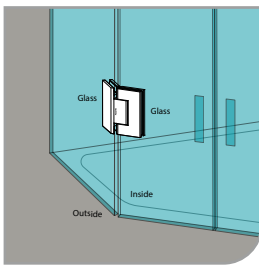

Narrow Gap, Wall Clearance 3mm

As Existing Gap 6.3mm

GAP 1224

Glass Accessories Shower Hinge G/G BR 10180 (180°)

- 180° glass to glass
- double actions
- glass thickness: 10mm, 12mm
- max. door width: 1000mm / 2 hinges
- max. door weight: 65kg / 2 hinges
- solid brass
- brushed gunmetal

GAP 1234

Glass Accessories Shower Hinge G/G BR 10092 (90°)

- 90° glass to glass
- double actions
- glass thickness: 10mm, 12mm
- max. door width: 1000mm / 2 hinges
- max. door weight: 65kg / 2 hinges
- solid brass & stainless steel SUS 304
- brushed gunmetal

GAP 1244

Glass Accessories Shower Hinge G/G BR 10045 (135°)

- 135° glass to glass
- double actions
- glass thickness: 10mm, 12mm
- max. door width: 1000mm / 2 hinges
- max. door weight: 65kg / 2 hinges
- solid brass
- brushed gunmetal