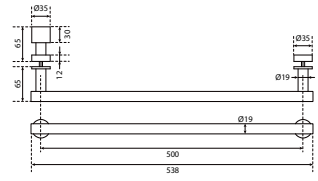

Shower Handle 25X200X500

- handles
- stainless steel SUS 304
- polished stainless steel

SHP 1102

Shower Handle 4060-SQ 600MM

- handles
- brass
- satin brass

SHP 2102

Shower Handle 19X538X500

- handles
- stainless steel SUS 304
- satin gold