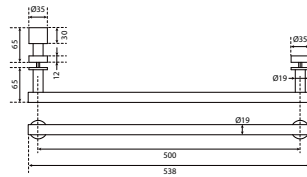

SHP 2103

Shower Handle 19X538X500

- handles
- stainless steel SUS 304
- matte black