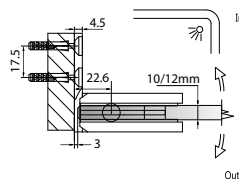

GAP 112

Glass Accessories Shower Hinge G/G BR 23380 (180°)

- 180° glass to glass
- double actions
- glass thickness: 10mm, 12mm
- max. door width: 1000mm / 2 hinges (10mm)
- max. door width: 800mm / 2 hinges (12mm)
- max. door weight: 50kg / 2 hinges
- max. door opening: ±80°
- self closing from approx 25°
- solid brass & stainless steel SUS 304
- PALOMA exclusive design
- chrome

GAP 113

Glass Accessories Shower Hinge G/G BR 23392 (90°)

- 90° glass to glass
- double actions
- glass thickness: 10mm, 12mm
- max. door width: 1000mm / 2 hinges (10mm)
- max. door width: 800mm / 2 hinges (12mm)
- max. door weight: 50kg / 2 hinges
- max. door opening: ±80°
- self closing from approx 25°
- solid brass & stainless steel SUS 304
- PALOMA exclusive design
- chrome

Narrow Gap, Wall Clearance 3mm

As Existing Gap 6.3mm

GAP 1203

Glass Accessories Shower Hinge G/W BR 10037 (90°)

- 90° glass to wall
- double actions
- glass thickness: 10mm, 12mm
- max. door width: 1000mm / 2 hinges
- max. door weight: 65kg / 2 hinges
- solid brass & stainless steel SUS 304
- matte black

Narrow Gap, Wall Clearance 3mm

As Existing Gap 6.3mm

GAP 1213

Glass Accessories Shower Hinge G/W BR 10044 (90°)

- 90° glass to wall
- double actions
- glass thickness: 10mm, 12mm
- max. door width: 1000mm / 2 hinges
- max. door weight: 65kg / 2 hinges
- solid brass & stainless steel SUS 304
- matte black