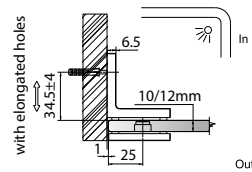

GAP 1261

Glass Accessories Glass Clip G/W BR 10090S (90°)

- 90° glass to wall clip
- glass thickness: 10mm, 12mm
- solid brass
- chrome