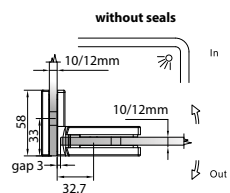

GAP 1322

Glass Accessories Shower Hinge G/G BR 10380 (180°)

- 180° glass to glass
- double actions
- glass thickness: 10mm, 12mm
- max. door width: 1000mm / 2 hinges (10mm)
- max. door width: 800mm / 2 hinges (12mm)
- max. door weight: 50kg / 2 hinges
- max. door opening: $\pm 90^\circ$
- self closing from approx 25°
- solid brass & stainless steel SUS 304
- satin brass

GAP 1332

Glass Accessories Shower Hinge G/G BR 10392 (90°)

- 90° glass to glass
- double actions
- glass thickness: 10mm, 12mm
- max. door width: 1000mm / 2 hinges
- max. door weight: 50kg / 2 hinges
- max. door opening: $\pm 90^\circ$
- self closing from approx 25°
- solid brass & stainless steel SUS 304
- satin brass