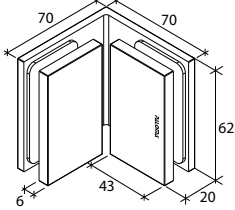

GAP 1343

Glass Accessories Shower Hinge G/G BR 10345 (135°)

- 135° glass to glass
- double actions
- glass thickness: 10mm, 12mm
- max. door width: 1000mm / 2 hinges (10mm)
- max. door width: 800mm / 2 hinges (12mm)
- max. door weight: 50kg / 2 hinges
- max. door opening: ±90°
- self closing from approx 25°
- solid brass & stainless steel SUS 304
- matte black

GAP 1304

Glass Accessories Shower Hinge G/W BR 10337 (90°)

- 90° glass to wall
- double actions
- glass thickness: 10mm, 12mm
- max. door width: 1000mm / 2 hinges (10mm)
- max. door width: 800mm / 2 hinges (12mm)
- max. door weight: 50kg / 2 hinges
- max. door opening: ±90°
- self closing from approx 25°
- solid brass & stainless steel SUS 304
- brushed gunmetal