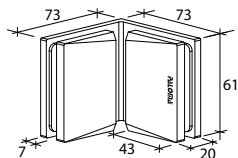

GAP 1174

Glass Accessories Glass Clip G/G BR 23090 (90°)

- 90° glass to glass clip
- glass thickness: 10mm, 12mm
- solid brass
- PALOMA exclusive design
- brushed gunmetal