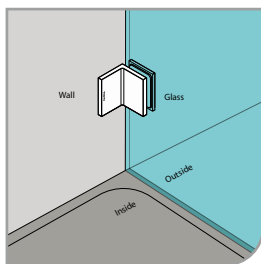

GAP 1362

Glass Accessories Glass Clip G/W BR 090S (90°)

- 90° glass to wall clip
- glass thickness: 10mm, 12mm
- solid brass
- satin brass