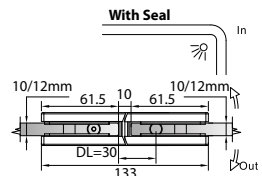

GAP 1304

Glass Accessories Shower Hinge G/W BR 10337 (90°)

- 90° glass to wall
- double actions
- glass thickness: 10mm, 12mm
- max. door width: 1000mm / 2 hinges (10mm)
- max. door width: 800mm / 2 hinges (12mm)
- max. door weight: 50kg / 2 hinges
- max. door opening: ±90°
- self closing from approx 25°
- solid brass & stainless steel SUS 304
- brushed gunmetal

GAP 1314

Glass Accessories Shower Hinge G/W BR 10344 (90°)

- 90° glass to wall
- double actions
- glass thickness: 10mm, 12mm
- max. door width: 1000mm / 2 hinges (10mm)
- max. door width: 800mm / 2 hinges (12mm)
- max. door weight: 50kg / 2 hinges
- max. door opening: ±90°
- self closing from approx 25°
- solid brass & stainless steel SUS 304
- brushed gunmetal

GAP 1324

Glass Accessories Shower Hinge G/G BR 10380 (180°)

- 180° glass to glass
- double actions
- glass thickness: 10mm, 12mm
- max. door width: 1000mm / 2 hinges (10mm)
- max. door width: 800mm / 2 hinges (12mm)
- max. door weight: 50kg / 2 hinges
- max. door opening: ±90°
- self closing from approx 25°
- solid brass & stainless steel SUS 304
- brushed gunmetal