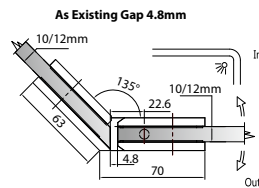

GAP 112

Glass Accessories Shower Hinge G/G BR 23380 (180°)

- 180° glass to glass
- double actions
- glass thickness: 10mm, 12mm
- max. door width: 1000mm / 2 hinges (10mm)
- max. door width: 800mm / 2 hinges (12mm)
- max. door weight: 50kg / 2 hinges
- max. door opening: ±80°
- self closing from approx 25°
- solid brass & stainless steel SUS 304
- PALOMA exclusive design
- chrome

GAP 113

Glass Accessories Shower Hinge G/G BR 23392 (90°)

- 90° glass to glass
- double actions
- glass thickness: 10mm, 12mm
- max. door width: 1000mm / 2 hinges (10mm)
- max. door width: 800mm / 2 hinges (12mm)
- max. door weight: 50kg / 2 hinges
- max. door opening: ±80°
- self closing from approx 25°
- solid brass & stainless steel SUS 304
- PALOMA exclusive design
- chrome

Narrow Gap, Wall Clearance 3mm

As Existing Gap 4.8mm

GAP 1232

Glass Accessories Shower Hinge G/G BR 10092 (90°)

- 90° glass to glass
- double actions
- glass thickness: 10mm, 12mm
- max. door width: 1000mm / 2 hinges
- max. door weight: 65kg / 2 hinges
- solid brass & stainless steel SUS 304
- satin brass

Narrow Gap, Wall Clearance 4mm

As Existing Gap 6.3mm

GAP 1242

Glass Accessories Shower Hinge G/G BR 10045 (135°)

- 135° glass to glass
- double actions
- glass thickness: 10mm, 12mm
- max. door width: 1000mm / 2 hinges
- max. door weight: 65kg / 2 hinges
- solid brass
- satin brass