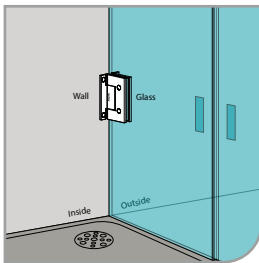

Narrow Gap, Wall Clearance 4mm

As Existing Gap 6.3mm

GAP 1242

Glass Accessories Shower Hinge G/G BR 10045 (135°)

- 135° glass to glass
- double actions
- glass thickness: 10mm, 12mm
- max. door width: 1000mm / 2 hinges
- max. door weight: 65kg / 2 hinges
- solid brass
- satin brass

GAP 1262

Glass Accessories Glass Clip G/W BR 10090S (90°)

- 90° glass to wall clip
- glass thickness: 10mm, 12mm
- solid brass
- satin brass

GAP 1272

Glass Accessories Glass Clip G/G BR 10090 (90°)

- 90° glass to glass clip
- glass thickness: 10mm, 12mm
- solid brass
- satin brass

Narrow Gap, Wall Clearance 3mm

As Existing Gap 6.3mm

GAP 1203

Glass Accessories Shower Hinge G/W BR 10037 (90°)

- 90° glass to wall
- double actions
- glass thickness: 10mm, 12mm
- max. door width: 1000mm / 2 hinges
- max. door weight: 65kg / 2 hinges
- solid brass & stainless steel SUS 304
- matte black