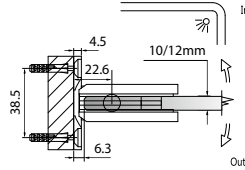

Narrow Gap, Wall Clearance 3mm

As Existing Gap 6.3mm

GAP 1201

Glass Accessories Shower Hinge G/W BR 10037 (90°)

- 90° glass to wall
- double actions
- glass thickness: 10mm, 12mm
- max. door width: 1000mm / 2 hinges
- max. door weight: 65kg / 2 hinges
- solid brass & stainless steel SUS 304
- chrome