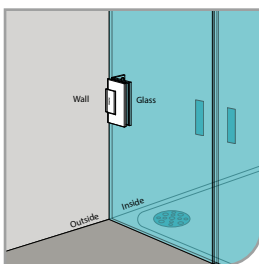

Narrow Gap, Wall Clearance 3mm

As Existing Gap 6.3mm

GAP 1203

Glass Accessories Shower Hinge G/W BR 10037 (90°)

- 90° glass to wall
- double actions
- glass thickness: 10mm, 12mm
- max. door width: 1000mm / 2 hinges
- max. door weight: 65kg / 2 hinges
- solid brass & stainless steel SUS 304
- matte black

Narrow Gap, Wall Clearance 3mm

As Existing Gap 6.3mm

GAP 1213

Glass Accessories Shower Hinge G/W BR 10044 (90°)

- 90° glass to wall
- double actions
- glass thickness: 10mm, 12mm
- max. door width: 1000mm / 2 hinges
- max. door weight: 65kg / 2 hinges
- solid brass & stainless steel SUS 304
- matte black