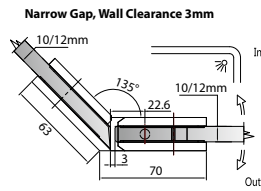

Narrow Gap, Wall Clearance 3mm

As Existing Gap 6.3mm

GAP 1211

Glass Accessories Shower Hinge G/W BR 10044 (90°)

- 90° glass to wall
- double actions
- glass thickness: 10mm, 12mm
- max. door width: 1000mm / 2 hinges
- max. door weight: 65kg / 2 hinges
- solid brass & stainless steel SUS 304
- chrome

GAP 1221

Glass Accessories Shower Hinge G/G BR 10180 (180°)

- 180° glass to glass
- double actions
- glass thickness: 10mm, 12mm
- max. door width: 1000mm / 2 hinges
- max. door weight: 65kg / 2 hinges
- solid brass
- chrome

GAP 1231

Glass Accessories Shower Hinge G/G BR 10092 (90°)

- 90° glass to glass
- double actions
- glass thickness: 10mm, 12mm
- max. door width: 1000mm / 2 hinges
- max. door weight: 65kg / 2 hinges
- solid brass & stainless steel SUS 304
- chrome

GAP 1241

Glass Accessories Shower Hinge G/G BR 10045 (135°)

- 135° glass to glass
- double actions
- glass thickness: 10mm, 12mm
- max. door width: 1000mm / 2 hinges
- max. door weight: 65kg / 2 hinges
- solid brass
- chrome