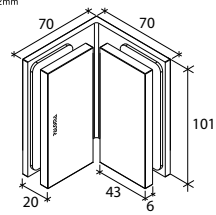

GAP 1244

Glass Accessories Shower Hinge G/G BR 10045 (135°)

- 135° glass to glass
- double actions
- glass thickness: 10mm, 12mm
- max. door width: 1000mm / 2 hinges
- max. door weight: 65kg / 2 hinges
- solid brass
- brushed gunmetal

**GLASS
ACCESSORIES
SHOWER HINGE
& GLASS CLIP
Series 13**

GAP 1301

Glass Accessories Shower Hinge G/W BR 10337 (90°)

- 90° glass to wall
- double actions
- glass thickness: 10mm, 12mm
- max. door width: 1000mm / 2 hinges (10mm)
- max. door width: 800mm / 2 hinges (12mm)
- max. door weight: 50kg / 2 hinges
- max. door opening: ±90°
- self closing from approx 25°
- solid brass & stainless steel SUS 304
- chrome

GAP 1311

Glass Accessories Shower Hinge G/W BR 10344 (90°)

- 90° glass to wall
- double actions
- glass thickness: 10mm, 12mm
- max. door width: 1000mm / 2 hinges (10mm)
- max. door width: 800mm / 2 hinges (12mm)
- max. door weight: 50kg / 2 hinges
- max. door opening: ±90°
- self closing from approx 25°
- solid brass & stainless steel SUS 304
- chrome