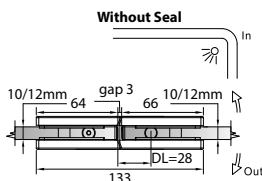

Glass	10mm	12mm
A	30mm	28mm
B	42mm	42mm

GAP 1302

Glass Accessories Shower Hinge G/W BR 10337 (90°)

- 90° glass to wall
- double actions
- glass thickness: 10mm, 12mm
- max. door width: 1000mm / 2 hinges (10mm)
- max. door width: 800mm / 2 hinges (12mm)
- max. door weight: 50kg / 2 hinges
- max. door opening: $\pm 90^\circ$
- self closing from approx 25°
- solid brass & stainless steel SUS 304
- satin brass

GAP 1312

Glass Accessories Shower Hinge G/W BR 10344 (90°)

- 90° glass to wall
- double actions
- glass thickness: 10mm, 12mm
- max. door width: 1000mm / 2 hinges (10mm)
- max. door width: 800mm / 2 hinges (12mm)
- max. door weight: 50kg / 2 hinges
- max. door opening: $\pm 90^\circ$
- self closing from approx 25°
- solid brass & stainless steel SUS 304
- satin brass

GAP 1322

Glass Accessories Shower Hinge G/G BR 10380 (180°)

- 180° glass to glass
- double actions
- glass thickness: 10mm, 12mm
- max. door width: 1000mm / 2 hinges (10mm)
- max. door width: 800mm / 2 hinges (12mm)
- max. door weight: 50kg / 2 hinges
- max. door opening: $\pm 90^\circ$
- self closing from approx 25°
- solid brass & stainless steel SUS 304
- satin brass