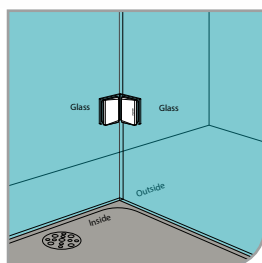

GAP 1171

Glass Accessories Glass Clip G/G BR 23090 (90°)

- 90° glass to glass clip
- glass thickness: 10mm, 12mm
- solid brass
- PALOMA exclusive design
- chrome