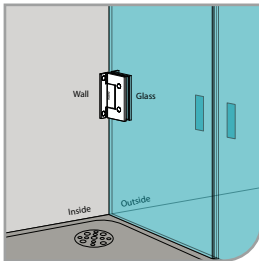

GAP 1201

Glass Accessories Shower Hinge G/W BR 10037 (90°)

- 90° glass to wall
- double actions
- glass thickness: 10mm, 12mm
- max. door width: 1000mm / 2 hinges
- max. door weight: 65kg / 2 hinges
- solid brass & stainless steel SUS 304
- chrome

GAP 1211

Glass Accessories Shower Hinge G/W BR 10044 (90°)

- 90° glass to wall
- double actions
- glass thickness: 10mm, 12mm
- max. door width: 1000mm / 2 hinges
- max. door weight: 65kg / 2 hinges
- solid brass & stainless steel SUS 304
- chrome