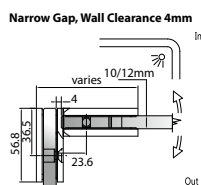

Narrow Gap, Wall Clearance 3mm

As Existing Gap 6.3mm

GAP 1214

Glass Accessories Shower Hinge G/W BR 10044 (90°)

- 90° glass to wall
- double actions
- glass thickness: 10mm, 12mm
- max. door width: 1000mm / 2 hinges
- max. door weight: 65kg / 2 hinges
- solid brass & stainless steel SUS 304
- brushed gunmetal

Narrow Gap, Wall Clearance 3mm

As Existing Gap 6.3mm

GAP 1224

Glass Accessories Shower Hinge G/G BR 10180 (180°)

- 180° glass to glass
- double actions
- glass thickness: 10mm, 12mm
- max. door width: 1000mm / 2 hinges
- max. door weight: 65kg / 2 hinges
- solid brass
- brushed gunmetal

GAP 1234

Glass Accessories Shower Hinge G/G BR 10092 (90°)

- 90° glass to glass
- double actions
- glass thickness: 10mm, 12mm
- max. door width: 1000mm / 2 hinges
- max. door weight: 65kg / 2 hinges
- solid brass & stainless steel SUS 304
- brushed gunmetal

GAP 1244

Glass Accessories Shower Hinge G/G BR 10045 (135°)

- 135° glass to glass
- double actions
- glass thickness: 10mm, 12mm
- max. door width: 1000mm / 2 hinges
- max. door weight: 65kg / 2 hinges
- solid brass
- brushed gunmetal