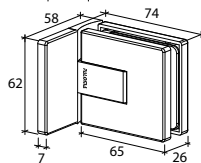

GAP 1312

Glass Accessories Shower Hinge G/W BR 10344 (90°)

- 90° glass to wall
- double actions
- glass thickness: 10mm, 12mm
- max. door width: 1000mm / 2 hinges (10mm)
- max. door width: 800mm / 2 hinges (12mm)
- max. door weight: 50kg / 2 hinges
- max. door opening: $\pm 90^\circ$
- self closing from approx 25°
- solid brass & stainless steel SUS 304
- satin brass