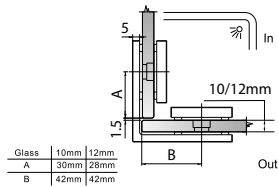

GAP 1341

Glass Accessories Shower Hinge G/G BR 10345 (135°)

- 135° glass to glass
- double actions
- glass thickness: 10mm, 12mm
- max. door width: 1000mm / 2 hinges (10mm)
- max. door width: 800mm / 2 hinges (12mm)
- max. door weight: 50kg / 2 hinges
- max. door opening: ±90°
- self closing from approx 25°
- solid brass & stainless steel SUS 304
- chrome

Glass	10mm	12mm
A	30mm	28mm
B	42mm	42mm

GAP 1302

Glass Accessories Shower Hinge G/W BR 10337 (90°)

- 90° glass to wall
- double actions
- glass thickness: 10mm, 12mm
- max. door width: 1000mm / 2 hinges (10mm)
- max. door width: 800mm / 2 hinges (12mm)
- max. door weight: 50kg / 2 hinges
- max. door opening: $\pm 90^\circ$
- self closing from approx 25°
- solid brass & stainless steel SUS 304
- satin brass