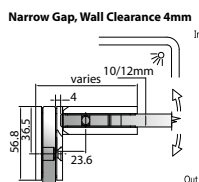

Narrow Gap, Wall Clearance 3mm

As Existing Gap 6.3mm

GAP 1211

Glass Accessories Shower Hinge G/W BR 10044 (90°)

- 90° glass to wall
- double actions
- glass thickness: 10mm, 12mm
- max. door width: 1000mm / 2 hinges
- max. door weight: 65kg / 2 hinges
- solid brass & stainless steel SUS 304
- chrome

GAP 1221

Glass Accessories Shower Hinge G/G BR 10180 (180°)

- 180° glass to glass
- double actions
- glass thickness: 10mm, 12mm
- max. door width: 1000mm / 2 hinges
- max. door weight: 65kg / 2 hinges
- solid brass
- chrome

GAP 1231

Glass Accessories Shower Hinge G/G BR 10092 (90°)

- 90° glass to glass
- double actions
- glass thickness: 10mm, 12mm
- max. door width: 1000mm / 2 hinges
- max. door weight: 65kg / 2 hinges
- solid brass & stainless steel SUS 304
- chrome

GAP 1241

Glass Accessories Shower Hinge G/G BR 10045 (135°)

- 135° glass to glass
- double actions
- glass thickness: 10mm, 12mm
- max. door width: 1000mm / 2 hinges
- max. door weight: 65kg / 2 hinges
- solid brass
- chrome