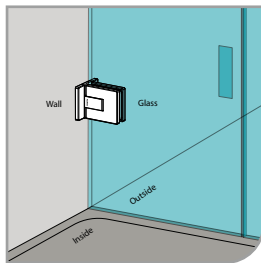

GAP 1342

Glass Accessories Shower Hinge G/G BR 10345 (135°)

- 135° glass to glass
- double actions
- glass thickness: 10mm, 12mm
- max. door width: 1000mm / 2 hinges (10mm)
- max. door width: 800mm / 2 hinges (12mm)
- max. door weight: 50kg / 2 hinges
- max. door opening: ±90°
- self closing from approx 25°
- solid brass & stainless steel SUS 304
- satin brass

GAP 1362

Glass Accessories Glass Clip G/W BR 090S (90°)

- 90° glass to wall clip
- glass thickness: 10mm, 12mm
- solid brass
- satin brass

GAP 1372

Glass Accessories Glass Clip G/G BR 090 (90°)

- 90° glass to glass clip
- glass thickness: 10mm, 12mm
- solid brass
- satin brass

GAP 1303

Glass Accessories Shower Hinge G/W BR 10337 (90°)

- 90° glass to wall
- double actions
- glass thickness: 10mm, 12mm
- max. door width: 1000mm / 2 hinges (10mm)
- max. door width: 800mm / 2 hinges (12mm)
- max. door weight: 50kg / 2 hinges
- max. door opening: ±90°
- self closing from approx 25°
- solid brass & stainless steel SUS 304
- matte black