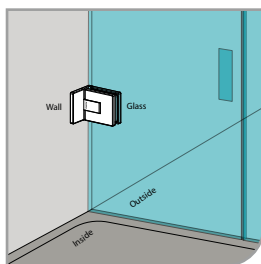

**GLASS
ACCESSORIES
SHOWER HINGE
& GLASS CLIP
Series 13**

GAP 1301

Glass Accessories Shower Hinge G/W BR 10337 (90°)

- 90° glass to wall
- double actions
- glass thickness: 10mm, 12mm
- max. door width: 1000mm / 2 hinges (10mm)
- max. door width: 800mm / 2 hinges (12mm)
- max. door weight: 50kg / 2 hinges
- max. door opening: ±90°
- self closing from approx 25°
- solid brass & stainless steel SUS 304
- chrome

GAP 1311

Glass Accessories Shower Hinge G/W BR 10344 (90°)

- 90° glass to wall
- double actions
- glass thickness: 10mm, 12mm
- max. door width: 1000mm / 2 hinges (10mm)
- max. door width: 800mm / 2 hinges (12mm)
- max. door weight: 50kg / 2 hinges
- max. door opening: ±90°
- self closing from approx 25°
- solid brass & stainless steel SUS 304
- chrome