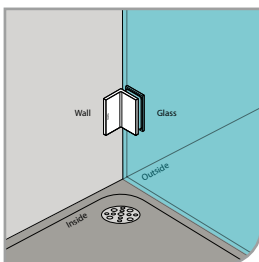

GAP 1234

Glass Accessories Shower Hinge G/G BR 10092 (90°)

- 90° glass to glass
- double actions
- glass thickness: 10mm, 12mm
- max. door width: 1000mm / 2 hinges
- max. door weight: 65kg / 2 hinges
- solid brass & stainless steel SUS 304
- brushed gunmetal

GAP 1244

Glass Accessories Shower Hinge G/G BR 10045 (135°)

- 135° glass to glass
- double actions
- glass thickness: 10mm, 12mm
- max. door width: 1000mm / 2 hinges
- max. door weight: 65kg / 2 hinges
- solid brass
- brushed gunmetal

GAP 1264

Glass Accessories Glass Clip G/W BR 10090S (90°)

- 90° glass to wall clip
- glass thickness: 10mm, 12mm
- solid brass
- brushed gunmetal

GAP 1274

Glass Accessories Glass Clip G/G BR 10090 (90°)

- 90° glass to glass clip
- glass thickness: 10mm, 12mm
- solid brass
- brushed gunmetal

**GLASS
ACCESSORIES
SHOWER HINGE
& GLASS CLIP
Series 13**

GAP 1301

Glass Accessories Shower Hinge G/W BR 10337 (90°)

- 90° glass to wall
- double actions
- glass thickness: 10mm, 12mm
- max. door width: 1000mm / 2 hinges (10mm)
- max. door width: 800mm / 2 hinges (12mm)
- max. door weight: 50kg / 2 hinges
- max. door opening: ±90°
- self closing from approx 25°
- solid brass & stainless steel SUS 304
- chrome