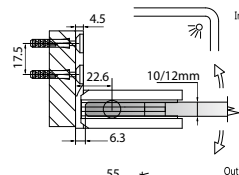

GAP 112

Glass Accessories Shower Hinge G/G BR 23380 (180°)

- 180° glass to glass
- double actions
- glass thickness: 10mm, 12mm
- max. door width: 1000mm / 2 hinges (10mm)
- max. door width: 800mm / 2 hinges (12mm)
- max. door weight: 50kg / 2 hinges
- max. door opening: ±80°
- self closing from approx 25°
- solid brass & stainless steel SUS 304
- PALOMA exclusive design
- chrome

GAP 113

Glass Accessories Shower Hinge G/G BR 23392 (90°)

- 90° glass to glass
- double actions
- glass thickness: 10mm, 12mm
- max. door width: 1000mm / 2 hinges (10mm)
- max. door width: 800mm / 2 hinges (12mm)
- max. door weight: 50kg / 2 hinges
- max. door opening: ±80°
- self closing from approx 25°
- solid brass & stainless steel SUS 304
- PALOMA exclusive design
- chrome

Narrow Gap, Wall Clearance 3mm

As Existing Gap 6.3mm

GAP 1203

Glass Accessories Shower Hinge G/W BR 10037 (90°)

- 90° glass to wall
- double actions
- glass thickness: 10mm, 12mm
- max. door width: 1000mm / 2 hinges
- max. door weight: 65kg / 2 hinges
- solid brass & stainless steel SUS 304
- matte black

Narrow Gap, Wall Clearance 3mm

As Existing Gap 6.3mm

GAP 1213

Glass Accessories Shower Hinge G/W BR 10044 (90°)

- 90° glass to wall
- double actions
- glass thickness: 10mm, 12mm
- max. door width: 1000mm / 2 hinges
- max. door weight: 65kg / 2 hinges
- solid brass & stainless steel SUS 304
- matte black