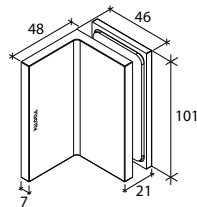

GAP 1261

Glass Accessories Glass Clip G/W BR 10090S (90°)

- 90° glass to wall clip
- glass thickness: 10mm, 12mm
- solid brass
- chrome