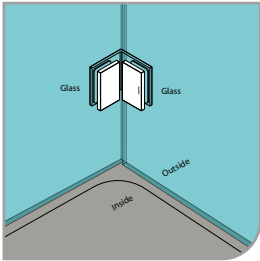

GAP 1343

Glass Accessories Shower Hinge G/G BR 10345 (135°)

- 135° glass to glass
- double actions
- glass thickness: 10mm, 12mm
- max. door width: 1000mm / 2 hinges (10mm)
- max. door width: 800mm / 2 hinges (12mm)
- max. door weight: 50kg / 2 hinges
- max. door opening: ±90°
- self closing from approx 25°
- solid brass & stainless steel SUS 304
- matte black

GAP 1363

Glass Accessories Glass Clip G/W BR 090S (90°)

- 90° glass to wall clip
- glass thickness: 10mm, 12mm
- solid brass
- matte black

GAP 1373

Glass Accessories Glass Clip G/G BR 090 (90°)

- 90° glass to glass clip
- glass thickness: 10mm, 12mm
- solid brass
- matte black

GAP 1304

Glass Accessories Shower Hinge G/W BR 10337 (90°)

- 90° glass to wall
- double actions
- glass thickness: 10mm, 12mm
- max. door width: 1000mm / 2 hinges (10mm)
- max. door width: 800mm / 2 hinges (12mm)
- max. door weight: 50kg / 2 hinges
- max. door opening: ±90°
- self closing from approx 25°
- solid brass & stainless steel SUS 304
- brushed gunmetal