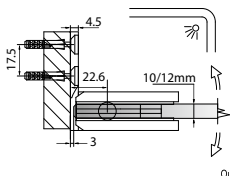

Narrow Gap, Wall Clearance 3mm

As Existing Gap 6.3mm