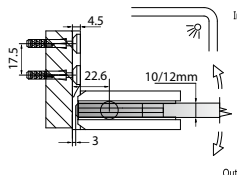

Narrow Gap, Wall Clearance 3mm

As Existing Gap 6.3mm