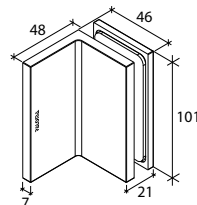

GAP 1263

Glass Accessories Glass Clip G/W BR 10090S (90°)

- 90° glass to wall clip
- glass thickness: 10mm, 12mm
- solid brass
- matte black