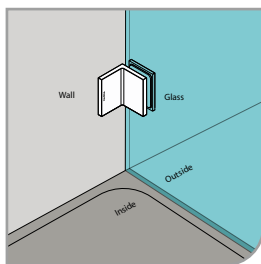

GAP 1361

Glass Accessories Glass Clip G/W BR 090S (90°)

- 90° glass to wall clip
- glass thickness: 10mm, 12mm
- solid brass
- chrome