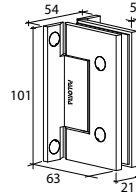

GAP 1204

Glass Accessories Shower Hinge G/W BR 10037 (90°)

- 90° glass to wall
- double actions
- glass thickness: 10mm, 12mm
- max. door width: 1000mm / 2 hinges
- max. door weight: 65kg / 2 hinges
- solid brass & stainless steel SUS 304
- brushed gunmetal

Narrow Gap, Wall Clearance 3mm

As Existing Gap 6.3mm

GAP 1214

Glass Accessories Shower Hinge G/W BR 10044 (90°)

- 90° glass to wall
- double actions
- glass thickness: 10mm, 12mm
- max. door width: 1000mm / 2 hinges
- max. door weight: 65kg / 2 hinges
- solid brass & stainless steel SUS 304
- brushed gunmetal