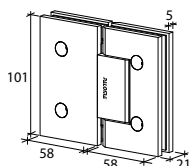

Narrow Gap, Wall Clearance 3mm

As Existing Gap 6.3mm

GAP 1224

Glass Accessories Shower Hinge G/G BR 10180 (180°)

- 180° glass to glass
- double actions
- glass thickness: 10mm, 12mm
- max. door width: 1000mm / 2 hinges
- max. door weight: 65kg / 2 hinges
- solid brass
- brushed gunmetal