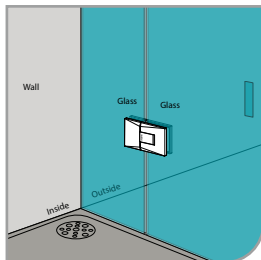

GAP 1132

Glass Accessories Shower Hinge G/G BR 23392 (90°)

- 90° glass to glass
- double actions
- glass thickness: 10mm, 12mm
- max. door width: 1000mm / 2 hinges (10mm)
- max. door width: 800mm / 2 hinges (12mm)
- max. door weight: 50kg / 2 hinges
- max. door opening: ±80°
- self closing from approx 25°
- solid brass & stainless steel SUS 304
- PALOMA exclusive design
- satin brass

GAP 1162

Glass Accessories Glass Clip G/W BR 23090S (90°)

- 90° glass to wall clip
- glass thickness: 10mm, 12mm
- solid brass
- PALOMA exclusive design
- satin brass

GAP 1172

Glass Accessories Glass Clip G/G BR 23090 (90°)

- 90° glass to glass clip
- glass thickness: 10mm, 12mm
- solid brass
- PALOMA exclusive design
- satin brass

GAP 113

Glass Accessories Shower Hinge G/W BR 23344 (90°)

- 90° glass to wall
- double actions
- glass thickness: 10mm, 12mm
- max. door width: 1000mm / 2 hinges (10mm)
- max. door width: 800mm / 2 hinges (12mm)
- max. door weight: 50kg / 2 hinges
- max. door opening: ±80°
- self closing from approx 25°
- solid brass & stainless steel SUS 304
- PALOMA exclusive design
- matte black

GAP 123

Glass Accessories Shower Hinge G/G BR 23380 (180°)

- 180° glass to glass
- double actions
- glass thickness: 10mm, 12mm
- max. door width: 1000mm / 2 hinges (10mm)
- max. door width: 800mm / 2 hinges (12mm)
- max. door weight: 50kg / 2 hinges
- max. door opening: ±80°
- self closing from approx 25°
- solid brass & stainless steel SUS 304
- PALOMA exclusive design
- matte black