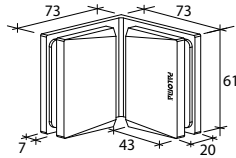

GAP 1172

Glass Accessories Glass Clip G/G BR 23090 (90°)

- 90° glass to glass clip
- glass thickness: 10mm, 12mm
- solid brass
- PALOMA exclusive design
- satin brass