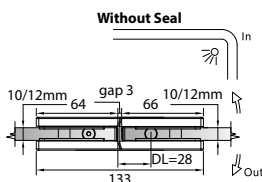

GAP 112

Glass Accessories Shower Hinge G/G BR 23380 (180°)

- 180° glass to glass
- double actions
- glass thickness: 10mm, 12mm
- max. door width: 1000mm / 2 hinges (10mm)
- max. door width: 800mm / 2 hinges (12mm)
- max. door weight: 50kg / 2 hinges
- max. door opening: ±80°
- self closing from approx 25°
- solid brass & stainless steel SUS 304
- PALOMA exclusive design
- brushed gunmetal

**GLASS
ACCESSORIES
SHOWER HINGE
& GLASS CLIP
Series 13**

GAP 1301

Glass Accessories Shower Hinge G/W BR 10337 (90°)

- 90° glass to wall
- double actions
- glass thickness: 10mm, 12mm
- max. door width: 1000mm / 2 hinges (10mm)
- max. door width: 800mm / 2 hinges (12mm)
- max. door weight: 50kg / 2 hinges
- max. door opening: ±90°
- self closing from approx 25°
- solid brass & stainless steel SUS 304
- chrome

GAP 1311

Glass Accessories Shower Hinge G/W BR 10344 (90°)

- 90° glass to wall
- double actions
- glass thickness: 10mm, 12mm
- max. door width: 1000mm / 2 hinges (10mm)
- max. door width: 800mm / 2 hinges (12mm)
- max. door weight: 50kg / 2 hinges
- max. door opening: ±90°
- self closing from approx 25°
- solid brass & stainless steel SUS 304
- chrome