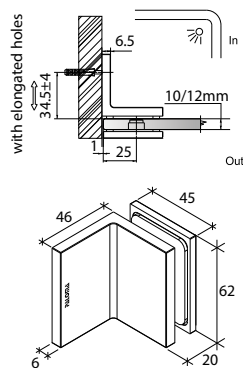

GAP 1362

Glass Accessories Glass Clip G/W BR 090S (90°)

- 90° glass to wall clip
- glass thickness: 10mm, 12mm
- solid brass
- satin brass