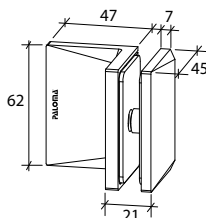

- 90° glass to glass clip
- glass thickness: 10mm, 12mm
- solid brass
- PALOMA exclusive design
- satin brass

GAP 113

Glass Accessories Shower Hinge G/W BR 23344 (90°)

- 90° glass to wall
- double actions
- glass thickness: 10mm, 12mm
- max. door width: 1000mm / 2 hinges (10mm)
- max. door width: 800mm / 2 hinges (12mm)
- max. door weight: 50kg / 2 hinges
- max. door opening: ±80°
- self closing from approx 25°
- solid brass & stainless steel SUS 304
- PALOMA exclusive design
- matte black

GAP 123

Glass Accessories Shower Hinge G/G BR 23380 (180°)

- 180° glass to glass
- double actions
- glass thickness: 10mm, 12mm
- max. door width: 1000mm / 2 hinges (10mm)
- max. door width: 800mm / 2 hinges (12mm)
- max. door weight: 50kg / 2 hinges
- max. door opening: ±80°
- self closing from approx 25°
- solid brass & stainless steel SUS 304
- PALOMA exclusive design
- matte black

GAP 133

Glass Accessories Shower Hinge G/G BR 23392 (90°)

- 90° glass to glass
- double actions
- glass thickness: 10mm, 12mm
- max. door width: 1000mm / 2 hinges (10mm)
- max. door width: 800mm / 2 hinges (12mm)
- max. door weight: 50kg / 2 hinges
- max. door opening: ±80°
- self closing from approx 25°
- solid brass & stainless steel SUS 304
- PALOMA exclusive design
- matte black