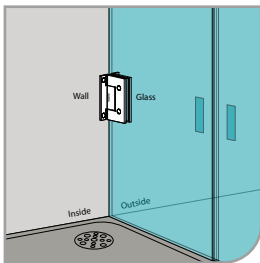

GAP 1241

Glass Accessories Shower Hinge G/G BR 10045 (135°)

- 135° glass to glass
- double actions
- glass thickness: 10mm, 12mm
- max. door width: 1000mm / 2 hinges
- max. door weight: 65kg / 2 hinges
- solid brass
- chrome

GAP 1261

Glass Accessories Glass Clip G/W BR 10090S (90°)

- 90° glass to wall clip
- glass thickness: 10mm, 12mm
- solid brass
- chrome

GAP 1271

Glass Accessories Glass Clip G/G BR 10090 (90°)

- 90° glass to glass clip
- glass thickness: 10mm, 12mm
- solid brass
- chrome

Narrow Gap, Wall Clearance 3mm

As Existing Gap 6.3mm

GAP 1202

Glass Accessories Shower Hinge G/W BR 10037 (90°)

- 90° glass to wall
- double actions
- glass thickness: 10mm, 12mm
- max. door width: 1000mm / 2 hinges
- max. door weight: 65kg / 2 hinges
- solid brass & stainless steel SUS 304
- satin brass