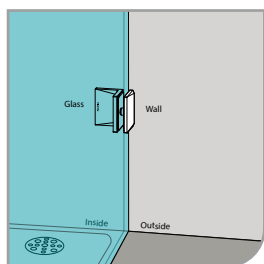

- 90° glass to glass clip
- glass thickness: 10mm, 12mm
- solid brass
- PALOMA exclusive design
- matte black

GAP 114

Glass Accessories Shower Hinge G/W BR 23344 (90°)

- 90° glass to wall
- double actions
- glass thickness: 10mm, 12mm
- max. door width: 1000mm / 2 hinges (10mm)
- max. door width: 800mm / 2 hinges (12mm)
- max. door weight: 50kg / 2 hinges
- max. door opening: ±80°
- self closing from approx 25°
- solid brass & stainless steel SUS 304
- PALOMA exclusive design
- brushed gunmetal

GAP 112

Glass Accessories Shower Hinge G/G BR 23380 (180°)

- 180° glass to glass
- double actions
- glass thickness: 10mm, 12mm
- max. door width: 1000mm / 2 hinges (10mm)
- max. door width: 800mm / 2 hinges (12mm)
- max. door weight: 50kg / 2 hinges
- max. door opening: ±80°
- self closing from approx 25°
- solid brass & stainless steel SUS 304
- PALOMA exclusive design
- brushed gunmetal

GAP 113

Glass Accessories Shower Hinge G/G BR 23392 (90°)

- 90° glass to glass
- double actions
- glass thickness: 10mm, 12mm
- max. door width: 1000mm / 2 hinges (10mm)
- max. door width: 800mm / 2 hinges (12mm)
- max. door weight: 50kg / 2 hinges
- max. door opening: ±80°
- self closing from approx 25°
- solid brass & stainless steel SUS 304
- PALOMA exclusive design
- brushed gunmetal