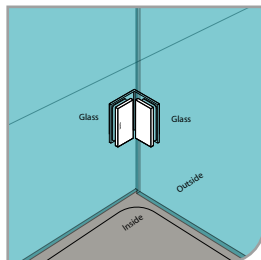

Narrow Gap, Wall Clearance 4mm

As Existing Gap 6.3mm

GAP 1242

Glass Accessories Shower Hinge G/G BR 10045 (135°)

- 135° glass to glass
- double actions
- glass thickness: 10mm, 12mm
- max. door width: 1000mm / 2 hinges
- max. door weight: 65kg / 2 hinges
- solid brass
- satin brass

GAP 1262

Glass Accessories Glass Clip G/W BR 10090S (90°)

- 90° glass to wall clip
- glass thickness: 10mm, 12mm
- solid brass
- satin brass

GAP 1272

Glass Accessories Glass Clip G/G BR 10090 (90°)

- 90° glass to glass clip
- glass thickness: 10mm, 12mm
- solid brass
- satin brass

Narrow Gap, Wall Clearance 3mm

As Existing Gap 6.3mm

GAP 1203

Glass Accessories Shower Hinge G/W BR 10037 (90°)

- 90° glass to wall
- double actions
- glass thickness: 10mm, 12mm
- max. door width: 1000mm / 2 hinges
- max. door weight: 65kg / 2 hinges
- solid brass & stainless steel SUS 304
- matte black

Narrow Gap, Wall Clearance 3mm

As Existing Gap 6.3mm

GAP 1213

Glass Accessories Shower Hinge G/W BR 10044 (90°)

- 90° glass to wall
- double actions
- glass thickness: 10mm, 12mm
- max. door width: 1000mm / 2 hinges
- max. door weight: 65kg / 2 hinges
- solid brass & stainless steel SUS 304
- matte black