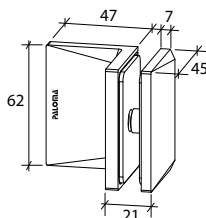

- 90° glass to glass clip
- glass thickness: 10mm, 12mm
- solid brass
- PALOMA exclusive design
- matte black

GAP 114

Glass Accessories Shower Hinge G/W BR 23344 (90°)

- 90° glass to wall
- double actions
- glass thickness: 10mm, 12mm
- max. door width: 1000mm / 2 hinges (10mm)
- max. door width: 800mm / 2 hinges (12mm)
- max. door weight: 50kg / 2 hinges
- max. door opening: ±80°
- self closing from approx 25°
- solid brass & stainless steel SUS 304
- PALOMA exclusive design
- brushed gunmetal

GAP 112

Glass Accessories Shower Hinge G/G BR 23380 (180°)

- 180° glass to glass
- double actions
- glass thickness: 10mm, 12mm
- max. door width: 1000mm / 2 hinges (10mm)
- max. door width: 800mm / 2 hinges (12mm)
- max. door weight: 50kg / 2 hinges
- max. door opening: ±80°
- self closing from approx 25°
- solid brass & stainless steel SUS 304
- PALOMA exclusive design
- brushed gunmetal

GAP 113

Glass Accessories Shower Hinge G/G BR 23392 (90°)

- 90° glass to glass
- double actions
- glass thickness: 10mm, 12mm
- max. door width: 1000mm / 2 hinges (10mm)
- max. door width: 800mm / 2 hinges (12mm)
- max. door weight: 50kg / 2 hinges
- max. door opening: ±80°
- self closing from approx 25°
- solid brass & stainless steel SUS 304
- PALOMA exclusive design
- brushed gunmetal