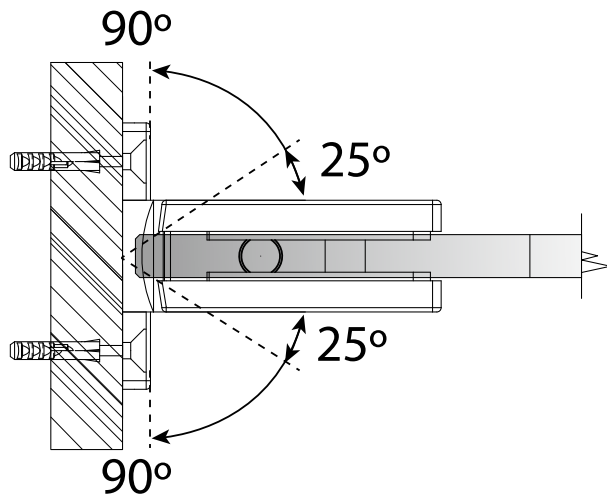

PALOMA[®]
HIGH QUALITY SANITARY HARDWARE

EXCELLENT
GLASS
ACCESSORIES

EURO BRASS GLASS ACCESSORIES

Self closing from 25 degrees and self centering to 0 degrees in the close position.

Glass Door Installation Illustration