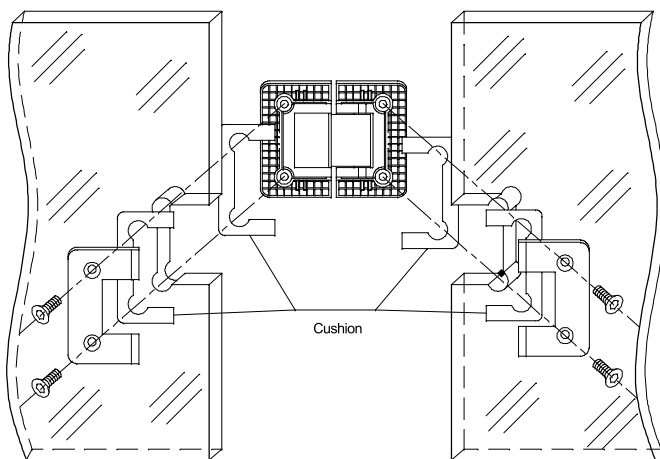

180° glass door hinge