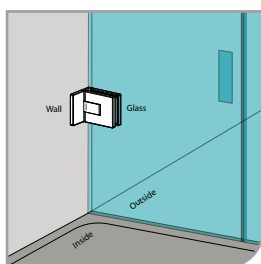

Glass	10mm	12mm
A	30mm	28mm
B	42mm	42mm

GAP 1302

Glass Accessories Shower Hinge G/W BR 10337 (90°)

- 90° glass to wall
- double actions
- glass thickness: 10mm, 12mm
- max. door width: 1000mm / 2 hinges (10mm)
- max. door width: 800mm / 2 hinges (12mm)
- max. door weight: 50kg / 2 hinges
- max. door opening: $\pm 90^\circ$
- self closing from approx 25°
- solid brass & stainless steel SUS 304
- satin brass

GAP 1312

Glass Accessories Shower Hinge G/W BR 10344 (90°)

- 90° glass to wall
- double actions
- glass thickness: 10mm, 12mm
- max. door width: 1000mm / 2 hinges (10mm)
- max. door width: 800mm / 2 hinges (12mm)
- max. door weight: 50kg / 2 hinges
- max. door opening: $\pm 90^\circ$
- self closing from approx 25°
- solid brass & stainless steel SUS 304
- satin brass