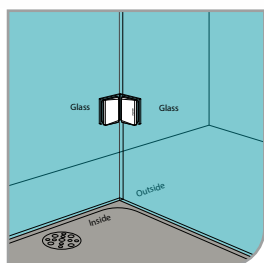

GAP 1173

Glass Accessories Glass Clip G/G BR 23090 (90°)

- 90° glass to glass clip
- glass thickness: 10mm, 12mm
- solid brass
- PALOMA exclusive design
- matte black