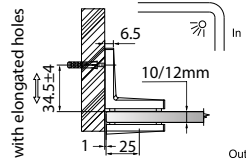

- 90° glass to glass clip
- glass thickness: 10mm, 12mm
- solid brass
- PALOMA exclusive design
- chrome

GAP 112

Glass Accessories Shower Hinge G/W BR 23344 (90°)

- 90° glass to wall
- double actions
- glass thickness: 10mm, 12mm
- max. door width: 1000mm / 2 hinges (10mm)
- max. door width: 800mm / 2 hinges (12mm)
- max. door weight: 50kg / 2 hinges
- max. door opening: ±80°
- self closing from approx 25°
- solid brass & stainless steel SUS 304
- PALOMA exclusive design
- satin brass

GAP 1122

Glass Accessories Shower Hinge G/G BR 23380 (180°)

- 180° glass to glass
- double actions
- glass thickness: 10mm, 12mm
- max. door width: 1000mm / 2 hinges (10mm)
- max. door width: 800mm / 2 hinges (12mm)
- max. door weight: 50kg / 2 hinges
- max. door opening: ±80°
- self closing from approx 25°
- solid brass & stainless steel SUS 304
- PALOMA exclusive design
- satin brass

GAP 1132

Glass Accessories Shower Hinge G/G BR 23392 (90°)

- 90° glass to glass
- double actions
- glass thickness: 10mm, 12mm
- max. door width: 1000mm / 2 hinges (10mm)
- max. door width: 800mm / 2 hinges (12mm)
- max. door weight: 50kg / 2 hinges
- max. door opening: ±80°
- self closing from approx 25°
- solid brass & stainless steel SUS 304
- PALOMA exclusive design
- satin brass