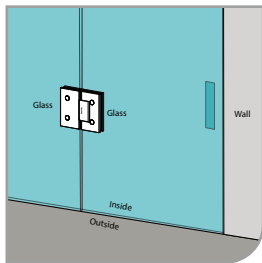

Narrow Gap, Wall Clearance 3mm

As Existing Gap 6.3mm

GAP 1203

Glass Accessories Shower Hinge G/W BR 10037 (90°)

- 90° glass to wall
- double actions
- glass thickness: 10mm, 12mm
- max. door width: 1000mm / 2 hinges
- max. door weight: 65kg / 2 hinges
- solid brass & stainless steel SUS 304
- matte black

Narrow Gap, Wall Clearance 3mm

As Existing Gap 6.3mm

GAP 1213

Glass Accessories Shower Hinge G/W BR 10044 (90°)

- 90° glass to wall
- double actions
- glass thickness: 10mm, 12mm
- max. door width: 1000mm / 2 hinges
- max. door weight: 65kg / 2 hinges
- solid brass & stainless steel SUS 304
- matte black

GAP 1223

Glass Accessories Shower Hinge G/G BR 10180 (180°)

- 180° glass to glass
- double actions
- glass thickness: 10mm, 12mm
- max. door width: 1000mm / 2 hinges
- max. door weight: 65kg / 2 hinges
- solid brass
- matte black