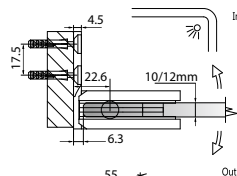

GAP 1204

Glass Accessories Shower Hinge G/W BR 10037 (90°)

- 90° glass to wall
- double actions
- glass thickness: 10mm, 12mm
- max. door width: 1000mm / 2 hinges
- max. door weight: 65kg / 2 hinges
- solid brass & stainless steel SUS 304
- brushed gunmetal

GAP 1214

Glass Accessories Shower Hinge G/W BR 10044 (90°)

- 90° glass to wall
- double actions
- glass thickness: 10mm, 12mm
- max. door width: 1000mm / 2 hinges
- max. door weight: 65kg / 2 hinges
- solid brass & stainless steel SUS 304
- brushed gunmetal