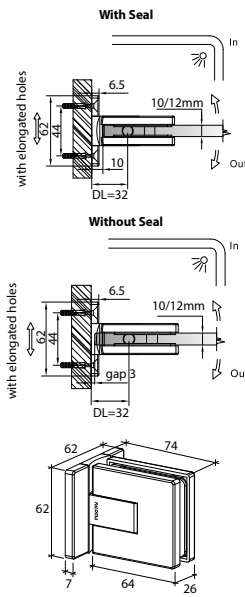

GAP 1244

Glass Accessories Shower Hinge G/G BR 10045 (135°)

- 135° glass to glass
- double actions
- glass thickness: 10mm, 12mm
- max. door width: 1000mm / 2 hinges
- max. door weight: 65kg / 2 hinges
- solid brass
- brushed gunmetal

GAP 1264

Glass Accessories Glass Clip G/W BR 10090S (90°)

- 90° glass to wall clip
- glass thickness: 10mm, 12mm
- solid brass
- brushed gunmetal

GAP 1274

Glass Accessories Glass Clip G/G BR 10090 (90°)

- 90° glass to glass clip
- glass thickness: 10mm, 12mm
- solid brass
- brushed gunmetal

**GLASS
ACCESSORIES
SHOWER HINGE
& GLASS CLIP
Series 13**

GAP 1301

Glass Accessories Shower Hinge G/W BR 10337 (90°)

- 90° glass to wall
- double actions
- glass thickness: 10mm, 12mm
- max. door width: 1000mm / 2 hinges (10mm)
- max. door width: 800mm / 2 hinges (12mm)
- max. door weight: 50kg / 2 hinges
- max. door opening: ±90°
- self closing from approx 25°
- solid brass & stainless steel SUS 304
- chrome

GAP 1311

Glass Accessories Shower Hinge G/W BR 10344 (90°)

- 90° glass to wall
- double actions
- glass thickness: 10mm, 12mm
- max. door width: 1000mm / 2 hinges (10mm)
- max. door width: 800mm / 2 hinges (12mm)
- max. door weight: 50kg / 2 hinges
- max. door opening: ±90°
- self closing from approx 25°
- solid brass & stainless steel SUS 304
- chrome