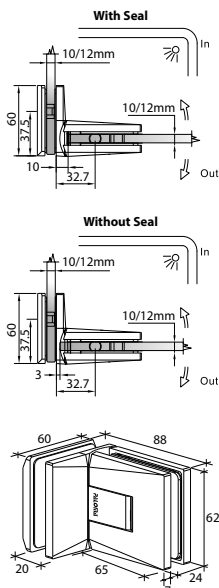

GAP 1132

Glass Accessories Shower Hinge G/G BR 23392 (90°)

- 90° glass to glass
- double actions
- glass thickness: 10mm, 12mm
- max. door width: 1000mm / 2 hinges (10mm)
- max. door width: 800mm / 2 hinges (12mm)
- max. door weight: 50kg / 2 hinges
- max. door opening: ±80°
- self closing from approx 25°
- solid brass & stainless steel SUS 304
- PALOMA exclusive design
- satin brass

- 90° glass to glass clip
- glass thickness: 10mm, 12mm
- solid brass
- PALOMA exclusive design
- satin brass

GAP 113

Glass Accessories Shower Hinge G/W BR 23344 (90°)

- 90° glass to wall
- double actions
- glass thickness: 10mm, 12mm
- max. door width: 1000mm / 2 hinges (10mm)
- max. door width: 800mm / 2 hinges (12mm)
- max. door weight: 50kg / 2 hinges
- max. door opening: ±80°
- self closing from approx 25°
- solid brass & stainless steel SUS 304
- PALOMA exclusive design
- matte black

GAP 123

Glass Accessories Shower Hinge G/G BR 23380 (180°)

- 180° glass to glass
- double actions
- glass thickness: 10mm, 12mm
- max. door width: 1000mm / 2 hinges (10mm)
- max. door width: 800mm / 2 hinges (12mm)
- max. door weight: 50kg / 2 hinges
- max. door opening: ±80°
- self closing from approx 25°
- solid brass & stainless steel SUS 304
- PALOMA exclusive design
- matte black

GAP 133

Glass Accessories Shower Hinge G/G BR 23392 (90°)

- 90° glass to glass
- double actions
- glass thickness: 10mm, 12mm
- max. door width: 1000mm / 2 hinges (10mm)
- max. door width: 800mm / 2 hinges (12mm)
- max. door weight: 50kg / 2 hinges
- max. door opening: ±80°
- self closing from approx 25°
- solid brass & stainless steel SUS 304
- PALOMA exclusive design
- matte black