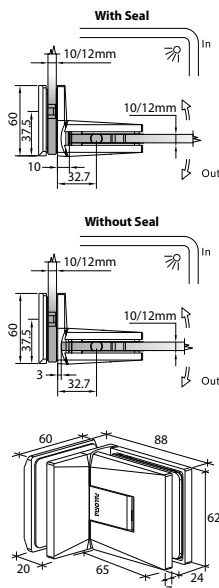

GAP 111

Glass Accessories Shower Hinge G/W BR 23344 (90°)

- 90° glass to wall
- double actions
- glass thickness: 10mm, 12mm
- max. door width: 1000mm / 2 hinges (10mm)
- max. door width: 800mm / 2 hinges (12mm)
- max. door weight: 50kg / 2 hinges
- max. door opening: ±80°
- self closing from approx 25°
- solid brass & stainless steel SUS 304
- PALOMA exclusive design
- chrome

GAP 112

Glass Accessories Shower Hinge G/G BR 23380 (180°)

- 180° glass to glass
- double actions
- glass thickness: 10mm, 12mm
- max. door width: 1000mm / 2 hinges (10mm)
- max. door width: 800mm / 2 hinges (12mm)
- max. door weight: 50kg / 2 hinges
- max. door opening: ±80°
- self closing from approx 25°
- solid brass & stainless steel SUS 304
- PALOMA exclusive design
- chrome

GAP 113

Glass Accessories Shower Hinge G/G BR 23392 (90°)

- 90° glass to glass
- double actions
- glass thickness: 10mm, 12mm
- max. door width: 1000mm / 2 hinges (10mm)
- max. door width: 800mm / 2 hinges (12mm)
- max. door weight: 50kg / 2 hinges
- max. door opening: ±80°
- self closing from approx 25°
- solid brass & stainless steel SUS 304
- PALOMA exclusive design
- chrome