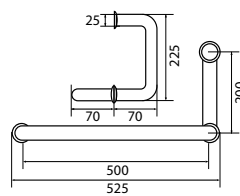

SHP 2201

Shower Handle 25X200X500

- handles
- stainless steel SUS 304
- polished stainless steel