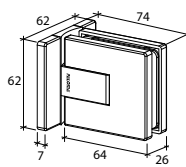

Glass	10mm	12mm
A	30mm	28mm
B	42mm	42mm

GAP 1302

Glass Accessories Shower Hinge G/W BR 10337 (90°)

- 90° glass to wall
- double actions
- glass thickness: 10mm, 12mm
- max. door width: 1000mm / 2 hinges (10mm)
- max. door width: 800mm / 2 hinges (12mm)
- max. door weight: 50kg / 2 hinges
- max. door opening: $\pm 90^\circ$
- self closing from approx 25°
- solid brass & stainless steel SUS 304
- satin brass