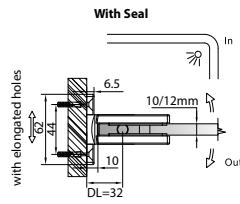

GAP 1342

Glass Accessories Shower Hinge G/G BR 10345 (135°)

- 135° glass to glass
- double actions
- glass thickness: 10mm, 12mm
- max. door width: 1000mm / 2 hinges (10mm)
- max. door width: 800mm / 2 hinges (12mm)
- max. door weight: 50kg / 2 hinges
- max. door opening: ±90°
- self closing from approx 25°
- solid brass & stainless steel SUS 304
- satin brass

GAP 1303

Glass Accessories Shower Hinge G/W BR 10337 (90°)

- 90° glass to wall
- double actions
- glass thickness: 10mm, 12mm
- max. door width: 1000mm / 2 hinges (10mm)
- max. door width: 800mm / 2 hinges (12mm)
- max. door weight: 50kg / 2 hinges
- max. door opening: ±90°
- self closing from approx 25°
- solid brass & stainless steel SUS 304
- matte black