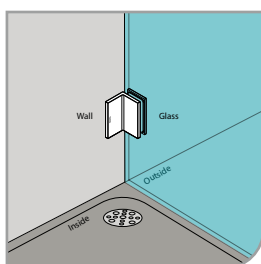

Narrow Gap, Wall Clearance 3mm

As Existing Gap 4.8mm

GAP 1232

Glass Accessories Shower Hinge G/G BR 10092 (90°)

- 90° glass to glass
- double actions
- glass thickness: 10mm, 12mm
- max. door width: 1000mm / 2 hinges
- max. door weight: 65kg / 2 hinges
- solid brass & stainless steel SUS 304
- satin brass

Narrow Gap, Wall Clearance 4mm

As Existing Gap 6.3mm

GAP 1242

Glass Accessories Shower Hinge G/G BR 10045 (135°)

- 135° glass to glass
- double actions
- glass thickness: 10mm, 12mm
- max. door width: 1000mm / 2 hinges
- max. door weight: 65kg / 2 hinges
- solid brass
- satin brass

GAP 1262

Glass Accessories Glass Clip G/W BR 10090S (90°)

- 90° glass to wall clip
- glass thickness: 10mm, 12mm
- solid brass
- satin brass

GAP 1272

Glass Accessories Glass Clip G/G BR 10090 (90°)

- 90° glass to glass clip
- glass thickness: 10mm, 12mm
- solid brass
- satin brass

Narrow Gap, Wall Clearance 3mm

As Existing Gap 6.3mm

GAP 1203

Glass Accessories Shower Hinge G/W BR 10037 (90°)

- 90° glass to wall
- double actions
- glass thickness: 10mm, 12mm
- max. door width: 1000mm / 2 hinges
- max. door weight: 65kg / 2 hinges
- solid brass & stainless steel SUS 304
- matte black