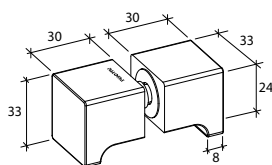

GAP 8901

Glass Accessories Door Knob BR 99300

- handles
- glass thickness: 10mm, 12mm
- solid brass
- chrome