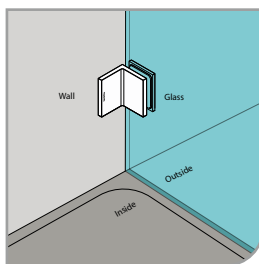

GAP 1364

Glass Accessories Glass Clip G/W BR 090S (90°)

- 90° glass to wall clip
- glass thickness: 10mm, 12mm
- solid brass
- brushed gunmetal