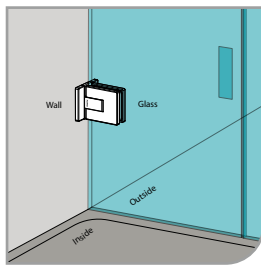

GAP 1304

Glass Accessories Shower Hinge G/W BR 10337 (90°)

- 90° glass to wall
- double actions
- glass thickness: 10mm, 12mm
- max. door width: 1000mm / 2 hinges (10mm)
- max. door width: 800mm / 2 hinges (12mm)
- max. door weight: 50kg / 2 hinges
- max. door opening: ±90°
- self closing from approx 25°
- solid brass & stainless steel SUS 304
- brushed gunmetal