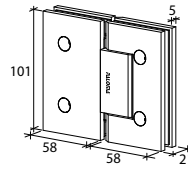

GAP 1222

Glass Accessories Shower Hinge G/G BR 10180 (180°)

- 180° glass to glass
- double actions
- glass thickness: 10mm, 12mm
- max. door width: 1000mm / 2 hinges
- max. door weight: 65kg / 2 hinges
- solid brass
- satin brass

GAP 1232

Glass Accessories Shower Hinge G/G BR 10092 (90°)

- 90° glass to glass
- double actions
- glass thickness: 10mm, 12mm
- max. door width: 1000mm / 2 hinges
- max. door weight: 65kg / 2 hinges
- solid brass & stainless steel SUS 304
- satin brass