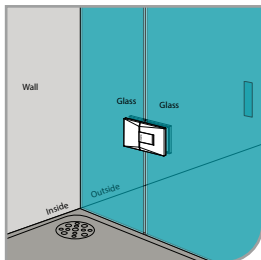

GAP 133

Glass Accessories Shower Hinge G/G BR 23392 (90°)

- 90° glass to glass
- double actions
- glass thickness: 10mm, 12mm
- max. door width: 1000mm / 2 hinges (10mm)
- max. door width: 800mm / 2 hinges (12mm)
- max. door weight: 50kg / 2 hinges
- max. door opening: ±80°
- self closing from approx 25°
- solid brass & stainless steel SUS 304
- PALOMA exclusive design
- matte black

GAP 1163

Glass Accessories Glass Clip G/W BR 23090S (90°)

- 90° glass to wall clip
- glass thickness: 10mm, 12mm
- solid brass
- PALOMA exclusive design
- matte black

GAP 1173

Glass Accessories Glass Clip G/G BR 23090 (90°)

- 90° glass to glass clip
- glass thickness: 10mm, 12mm
- solid brass
- PALOMA exclusive design
- matte black

GAP 114

Glass Accessories Shower Hinge G/W BR 23344 (90°)

- 90° glass to wall
- double actions
- glass thickness: 10mm, 12mm
- max. door width: 1000mm / 2 hinges (10mm)
- max. door width: 800mm / 2 hinges (12mm)
- max. door weight: 50kg / 2 hinges
- max. door opening: ±80°
- self closing from approx 25°
- solid brass & stainless steel SUS 304
- PALOMA exclusive design
- brushed gunmetal

GAP 112

Glass Accessories Shower Hinge G/G BR 23380 (180°)

- 180° glass to glass
- double actions
- glass thickness: 10mm, 12mm
- max. door width: 1000mm / 2 hinges (10mm)
- max. door width: 800mm / 2 hinges (12mm)
- max. door weight: 50kg / 2 hinges
- max. door opening: ±80°
- self closing from approx 25°
- solid brass & stainless steel SUS 304
- PALOMA exclusive design
- brushed gunmetal