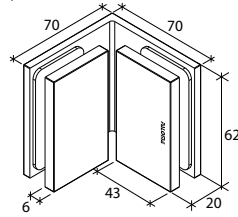

GAP 1342

Glass Accessories Shower Hinge G/G BR 10345 (135°)

- 135° glass to glass
- double actions
- glass thickness: 10mm, 12mm
- max. door width: 1000mm / 2 hinges (10mm)
- max. door width: 800mm / 2 hinges (12mm)
- max. door weight: 50kg / 2 hinges
- max. door opening: ±90°
- self closing from approx 25°
- solid brass & stainless steel SUS 304
- satin brass

GAP 1303

Glass Accessories Shower Hinge G/W BR 10337 (90°)

- 90° glass to wall
- double actions
- glass thickness: 10mm, 12mm
- max. door width: 1000mm / 2 hinges (10mm)
- max. door width: 800mm / 2 hinges (12mm)
- max. door weight: 50kg / 2 hinges
- max. door opening: ±90°
- self closing from approx 25°
- solid brass & stainless steel SUS 304
- matte black