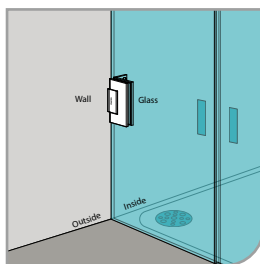

Narrow Gap, Wall Clearance 3mm

As Existing Gap 6.3mm

GAP 1214

Glass Accessories Shower Hinge G/W BR 10044 (90°)

- 90° glass to wall
- double actions
- glass thickness: 10mm, 12mm
- max. door width: 1000mm / 2 hinges
- max. door weight: 65kg / 2 hinges
- solid brass & stainless steel SUS 304
- brushed gunmetal

Narrow Gap, Wall Clearance 3mm

As Existing Gap 6.3mm

GAP 1224

Glass Accessories Shower Hinge G/G BR 10180 (180°)

- 180° glass to glass
- double actions
- glass thickness: 10mm, 12mm
- max. door width: 1000mm / 2 hinges
- max. door weight: 65kg / 2 hinges
- solid brass
- brushed gunmetal