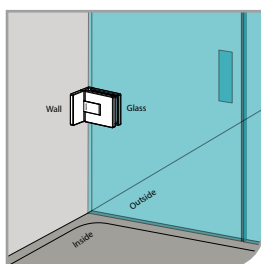

GAP 1304

Glass Accessories Shower Hinge G/W BR 10337 (90°)

- 90° glass to wall
- double actions
- glass thickness: 10mm, 12mm
- max. door width: 1000mm / 2 hinges (10mm)
- max. door width: 800mm / 2 hinges (12mm)
- max. door weight: 50kg / 2 hinges
- max. door opening: ±90°
- self closing from approx 25°
- solid brass & stainless steel SUS 304
- brushed gunmetal