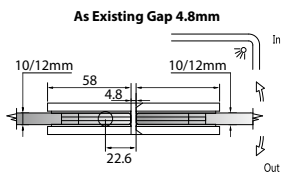

GAP 112

Glass Accessories Shower Hinge G/G BR 23380 (180°)

- 180° glass to glass
- double actions
- glass thickness: 10mm, 12mm
- max. door width: 1000mm / 2 hinges (10mm)
- max. door width: 800mm / 2 hinges (12mm)
- max. door weight: 50kg / 2 hinges
- max. door opening: ±80°
- self closing from approx 25°
- solid brass & stainless steel SUS 304
- PALOMA exclusive design
- chrome

Narrow Gap, Wall Clearance 3mm

As Existing Gap 6.3mm

GAP 1201

Glass Accessories Shower Hinge G/W BR 10037 (90°)

- 90° glass to wall
- double actions
- glass thickness: 10mm, 12mm
- max. door width: 1000mm / 2 hinges
- max. door weight: 65kg / 2 hinges
- solid brass & stainless steel SUS 304
- chrome

Narrow Gap, Wall Clearance 3mm

As Existing Gap 6.3mm

GAP 1211

Glass Accessories Shower Hinge G/W BR 10044 (90°)

- 90° glass to wall
- double actions
- glass thickness: 10mm, 12mm
- max. door width: 1000mm / 2 hinges
- max. door weight: 65kg / 2 hinges
- solid brass & stainless steel SUS 304
- chrome

GAP 1221

Glass Accessories Shower Hinge G/G BR 10180 (180°)

- 180° glass to glass
- double actions
- glass thickness: 10mm, 12mm
- max. door width: 1000mm / 2 hinges
- max. door weight: 65kg / 2 hinges
- solid brass
- chrome