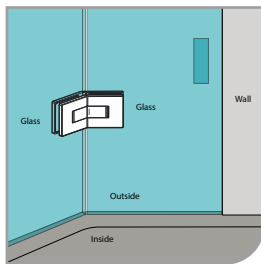

GAP 1322

Glass Accessories Shower Hinge G/G BR 10380 (180°)

- 180° glass to glass
- double actions
- glass thickness: 10mm, 12mm
- max. door width: 1000mm / 2 hinges (10mm)
- max. door width: 800mm / 2 hinges (12mm)
- max. door weight: 50kg / 2 hinges
- max. door opening: $\pm 90^\circ$
- self closing from approx 25°
- solid brass & stainless steel SUS 304
- satin brass

GAP 1332

Glass Accessories Shower Hinge G/G BR 10392 (90°)

- 90° glass to glass
- double actions
- glass thickness: 10mm, 12mm
- max. door width: 1000mm / 2 hinges
- max. door weight: 50kg / 2 hinges
- max. door opening: $\pm 90^\circ$
- self closing from approx 25°
- solid brass & stainless steel SUS 304
- satin brass

GAP 1342

Glass Accessories Shower Hinge G/G BR 10345 (135°)

- 135° glass to glass
- double actions
- glass thickness: 10mm, 12mm
- max. door width: 1000mm / 2 hinges (10mm)
- max. door width: 800mm / 2 hinges (12mm)
- max. door weight: 50kg / 2 hinges
- max. door opening: ±90°
- self closing from approx 25°
- solid brass & stainless steel SUS 304
- satin brass