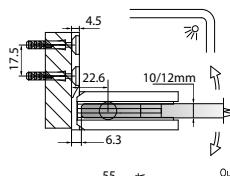

GAP 112

Glass Accessories Shower Hinge G/G BR 23380 (180°)

- 180° glass to glass
- double actions
- glass thickness: 10mm, 12mm
- max. door width: 1000mm / 2 hinges (10mm)
- max. door width: 800mm / 2 hinges (12mm)
- max. door weight: 50kg / 2 hinges
- max. door opening: ±80°
- self closing from approx 25°
- solid brass & stainless steel SUS 304
- PALOMA exclusive design
- chrome

GAP 113

Glass Accessories Shower Hinge G/G BR 23392 (90°)

- 90° glass to glass
- double actions
- glass thickness: 10mm, 12mm
- max. door width: 1000mm / 2 hinges (10mm)
- max. door width: 800mm / 2 hinges (12mm)
- max. door weight: 50kg / 2 hinges
- max. door opening: ±80°
- self closing from approx 25°
- solid brass & stainless steel SUS 304
- PALOMA exclusive design
- chrome

GAP 1212

Glass Accessories Shower Hinge G/W BR 10044 (90°)

- 90° glass to wall
- double actions
- glass thickness: 10mm, 12mm
- max. door width: 1000mm / 2 hinges
- max. door weight: 65kg / 2 hinges
- solid brass & stainless steel SUS 304
- satin brass

Narrow Gap, Wall Clearance 3mm

As Existing Gap 6.3mm

GAP 1222

Glass Accessories Shower Hinge G/G BR 10180 (180°)

- 180° glass to glass
- double actions
- glass thickness: 10mm, 12mm
- max. door width: 1000mm / 2 hinges
- max. door weight: 65kg / 2 hinges
- solid brass
- satin brass