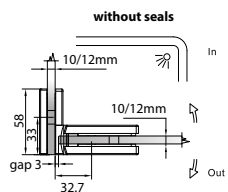

GAP 1313

Glass Accessories Shower Hinge G/W BR 10344 (90°)

- 90° glass to wall
- double actions
- glass thickness: 10mm, 12mm
- max. door width: 1000mm / 2 hinges (10mm)
- max. door width: 800mm / 2 hinges (12mm)
- max. door weight: 50kg / 2 hinges
- max. door opening: ±90°
- self closing from approx 25°
- solid brass & stainless steel SUS 304
- matte black

GAP 1323

Glass Accessories Shower Hinge G/G BR 10380 (180°)

- 180° glass to glass
- double actions
- glass thickness: 10mm, 12mm
- max. door width: 1000mm / 2 hinges (10mm)
- max. door width: 800mm / 2 hinges (12mm)
- max. door weight: 50kg / 2 hinges
- max. door opening: $\pm 90^\circ$
- self closing from approx 25°
- solid brass & stainless steel SUS 304
- matte black

GAP 1333

Glass Accessories Shower Hinge G/G BR 10392 (90°)

- 90° glass to glass
- double actions
- glass thickness: 10mm, 12mm
- max. door width: 1000mm / 2 hinges
- max. door weight: 50kg / 2 hinges
- max. door opening: $\pm 90^\circ$
- self closing from approx 25°
- solid brass & stainless steel SUS 304
- matte black