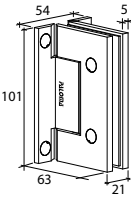

GAP 112

Glass Accessories Shower Hinge G/G BR 23380 (180°)

- 180° glass to glass
- double actions
- glass thickness: 10mm, 12mm
- max. door width: 1000mm / 2 hinges (10mm)
- max. door width: 800mm / 2 hinges (12mm)
- max. door weight: 50kg / 2 hinges
- max. door opening: ±80°
- self closing from approx 25°
- solid brass & stainless steel SUS 304
- PALOMA exclusive design
- chrome

Narrow Gap, Wall Clearance 3mm

As Existing Gap 6.3mm

GAP 1201

Glass Accessories Shower Hinge G/W BR 10037 (90°)

- 90° glass to wall
- double actions
- glass thickness: 10mm, 12mm
- max. door width: 1000mm / 2 hinges
- max. door weight: 65kg / 2 hinges
- solid brass & stainless steel SUS 304
- chrome