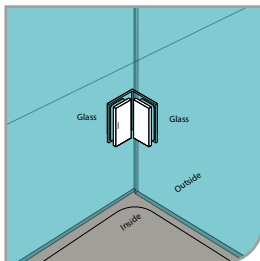

GAP 1241

Glass Accessories Shower Hinge G/G BR 10045 (135°)

- 135° glass to glass
- double actions
- glass thickness: 10mm, 12mm
- max. door width: 1000mm / 2 hinges
- max. door weight: 65kg / 2 hinges
- solid brass
- chrome

GAP 1261

Glass Accessories Glass Clip G/W BR 10090S (90°)

- 90° glass to wall clip
- glass thickness: 10mm, 12mm
- solid brass
- chrome

GAP 1271

Glass Accessories Glass Clip G/G BR 10090 (90°)

- 90° glass to glass clip
- glass thickness: 10mm, 12mm
- solid brass
- chrome

Narrow Gap, Wall Clearance 3mm

As Existing Gap 6.3mm

GAP 1202

Glass Accessories Shower Hinge G/W BR 10037 (90°)

- 90° glass to wall
- double actions
- glass thickness: 10mm, 12mm
- max. door width: 1000mm / 2 hinges
- max. door weight: 65kg / 2 hinges
- solid brass & stainless steel SUS 304
- satin brass

GAP 1212

Glass Accessories Shower Hinge G/W BR 10044 (90°)

- 90° glass to wall
- double actions
- glass thickness: 10mm, 12mm
- max. door width: 1000mm / 2 hinges
- max. door weight: 65kg / 2 hinges
- solid brass & stainless steel SUS 304
- satin brass