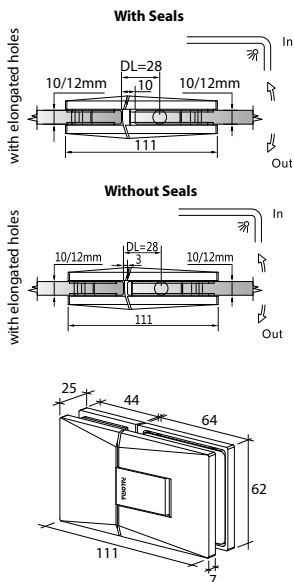

GAP 113

Glass Accessories Shower Hinge G/G BR 23392 (90°)

- 90° glass to glass
- double actions
- glass thickness: 10mm, 12mm
- max. door width: 1000mm / 2 hinges (10mm)
- max. door width: 800mm / 2 hinges (12mm)
- max. door weight: 50kg / 2 hinges
- max. door opening: ±80°
- self closing from approx 25°
- solid brass & stainless steel SUS 304
- PALOMA exclusive design
- chrome

GAP 1161

Glass Accessories Glass Clip G/W BR 23090S (90°)

- 90° glass to wall clip
- glass thickness: 10mm, 12mm
- solid brass
- PALOMA exclusive design
- chrome

GAP 1171

Glass Accessories Glass Clip G/G BR 23090 (90°)

- 90° glass to glass clip
- glass thickness: 10mm, 12mm
- solid brass
- PALOMA exclusive design
- chrome

GAP 112

Glass Accessories Shower Hinge G/W BR 23344 (90°)

- 90° glass to wall
- double actions
- glass thickness: 10mm, 12mm
- max. door width: 1000mm / 2 hinges (10mm)
- max. door width: 800mm / 2 hinges (12mm)
- max. door weight: 50kg / 2 hinges
- max. door opening: ±80°
- self closing from approx 25°
- solid brass & stainless steel SUS 304
- PALOMA exclusive design
- satin brass

GAP 1122

Glass Accessories Shower Hinge G/G BR 23380 (180°)

- 180° glass to glass
- double actions
- glass thickness: 10mm, 12mm
- max. door width: 1000mm / 2 hinges (10mm)
- max. door width: 800mm / 2 hinges (12mm)
- max. door weight: 50kg / 2 hinges
- max. door opening: ±80°
- self closing from approx 25°
- solid brass & stainless steel SUS 304
- PALOMA exclusive design
- satin brass