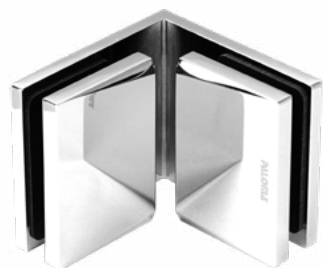

GAP 112

Glass Accessories Shower Hinge G/G BR 23380 (180°)

- 180° glass to glass
- double actions
- glass thickness: 10mm, 12mm
- max. door width: 1000mm / 2 hinges (10mm)
- max. door width: 800mm / 2 hinges (12mm)
- max. door weight: 50kg / 2 hinges
- max. door opening: ±80°
- self closing from approx 25°
- solid brass & stainless steel SUS 304
- PALOMA exclusive design
- chrome

GAP 113

Glass Accessories Shower Hinge G/G BR 23392 (90°)

- 90° glass to glass
- double actions
- glass thickness: 10mm, 12mm
- max. door width: 1000mm / 2 hinges (10mm)
- max. door width: 800mm / 2 hinges (12mm)
- max. door weight: 50kg / 2 hinges
- max. door opening: ±80°
- self closing from approx 25°
- solid brass & stainless steel SUS 304
- PALOMA exclusive design
- chrome

GAP 1161

Glass Accessories Glass Clip G/W BR 23090S (90°)

- 90° glass to wall clip
- glass thickness: 10mm, 12mm
- solid brass
- PALOMA exclusive design
- chrome

GAP 1171

Glass Accessories Glass Clip G/G BR 23090 (90°)

- 90° glass to glass clip
- glass thickness: 10mm, 12mm
- solid brass
- PALOMA exclusive design
- chrome

GAP 112

Glass Accessories Shower Hinge G/W BR 23344 (90°)

- 90° glass to wall
- double actions
- glass thickness: 10mm, 12mm
- max. door width: 1000mm / 2 hinges (10mm)
- max. door width: 800mm / 2 hinges (12mm)
- max. door weight: 50kg / 2 hinges
- max. door opening: ±80°
- self closing from approx 25°
- solid brass & stainless steel SUS 304
- PALOMA exclusive design
- satin brass