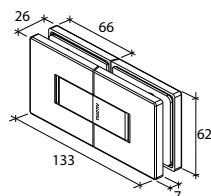

GAP 1322

Glass Accessories Shower Hinge G/G BR 10380 (180°)

- 180° glass to glass
- double actions
- glass thickness: 10mm, 12mm
- max. door width: 1000mm / 2 hinges (10mm)
- max. door width: 800mm / 2 hinges (12mm)
- max. door weight: 50kg / 2 hinges
- max. door opening: $\pm 90^\circ$
- self closing from approx 25°
- solid brass & stainless steel SUS 304
- satin brass