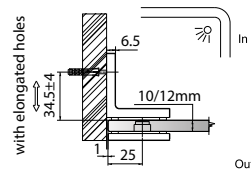

GAP 1264

Glass Accessories Glass Clip G/W BR 10090S (90°)

- 90° glass to wall clip
- glass thickness: 10mm, 12mm
- solid brass
- brushed gunmetal