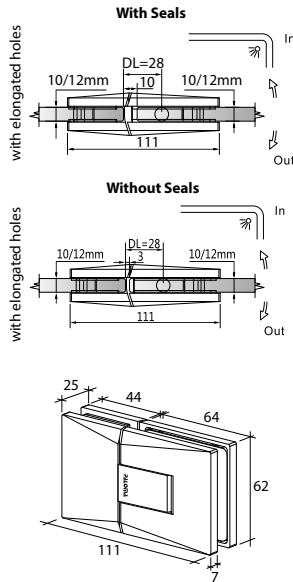

GAP 111

Glass Accessories Shower Hinge G/W BR 23344 (90°)

- 90° glass to wall
- double actions
- glass thickness: 10mm, 12mm
- max. door width: 1000mm / 2 hinges (10mm)
- max. door width: 800mm / 2 hinges (12mm)
- max. door weight: 50kg / 2 hinges
- max. door opening: ±80°
- self closing from approx 25°
- solid brass & stainless steel SUS 304
- PALOMA exclusive design
- chrome

GAP 112

Glass Accessories Shower Hinge G/G BR 23380 (180°)

- 180° glass to glass
- double actions
- glass thickness: 10mm, 12mm
- max. door width: 1000mm / 2 hinges (10mm)
- max. door width: 800mm / 2 hinges (12mm)
- max. door weight: 50kg / 2 hinges
- max. door opening: ±80°
- self closing from approx 25°
- solid brass & stainless steel SUS 304
- PALOMA exclusive design
- chrome