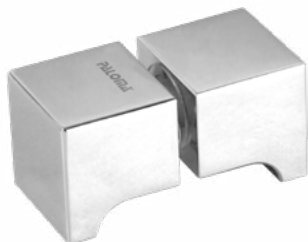

GAP 8901

Glass Accessories Door Knob BR 99300

- handles
- glass thickness: 10mm, 12mm
- solid brass
- chrome