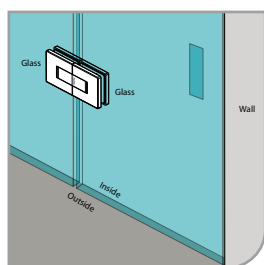

**GLASS
ACCESSORIES
SHOWER HINGE
& GLASS CLIP
Series 13**

GAP 1301

Glass Accessories Shower Hinge G/W BR 10337 (90°)

- 90° glass to wall
- double actions
- glass thickness: 10mm, 12mm
- max. door width: 1000mm / 2 hinges (10mm)
- max. door width: 800mm / 2 hinges (12mm)
- max. door weight: 50kg / 2 hinges
- max. door opening: ±90°
- self closing from approx 25°
- solid brass & stainless steel SUS 304
- chrome

GAP 1311

Glass Accessories Shower Hinge G/W BR 10344 (90°)

- 90° glass to wall
- double actions
- glass thickness: 10mm, 12mm
- max. door width: 1000mm / 2 hinges (10mm)
- max. door width: 800mm / 2 hinges (12mm)
- max. door weight: 50kg / 2 hinges
- max. door opening: ±90°
- self closing from approx 25°
- solid brass & stainless steel SUS 304
- chrome