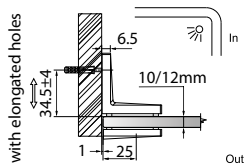

- 90° glass to glass clip
- glass thickness: 10mm, 12mm
- solid brass
- PALOMA exclusive design
- satin brass

GAP 113

Glass Accessories Shower Hinge G/W BR 23344 (90°)

- 90° glass to wall
- double actions
- glass thickness: 10mm, 12mm
- max. door width: 1000mm / 2 hinges (10mm)
- max. door width: 800mm / 2 hinges (12mm)
- max. door weight: 50kg / 2 hinges
- max. door opening: ±80°
- self closing from approx 25°
- solid brass & stainless steel SUS 304
- PALOMA exclusive design
- matte black

GAP 123

Glass Accessories Shower Hinge G/G BR 23380 (180°)

- 180° glass to glass
- double actions
- glass thickness: 10mm, 12mm
- max. door width: 1000mm / 2 hinges (10mm)
- max. door width: 800mm / 2 hinges (12mm)
- max. door weight: 50kg / 2 hinges
- max. door opening: ±80°
- self closing from approx 25°
- solid brass & stainless steel SUS 304
- PALOMA exclusive design
- matte black

GAP 133

Glass Accessories Shower Hinge G/G BR 23392 (90°)

- 90° glass to glass
- double actions
- glass thickness: 10mm, 12mm
- max. door width: 1000mm / 2 hinges (10mm)
- max. door width: 800mm / 2 hinges (12mm)
- max. door weight: 50kg / 2 hinges
- max. door opening: ±80°
- self closing from approx 25°
- solid brass & stainless steel SUS 304
- PALOMA exclusive design
- matte black