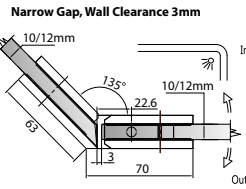

GAP 112

Glass Accessories Shower Hinge G/G BR 23380 (180°)

- 180° glass to glass
- double actions
- glass thickness: 10mm, 12mm
- max. door width: 1000mm / 2 hinges (10mm)
- max. door width: 800mm / 2 hinges (12mm)
- max. door weight: 50kg / 2 hinges
- max. door opening: ±80°
- self closing from approx 25°
- solid brass & stainless steel SUS 304
- PALOMA exclusive design
- chrome

GAP 1122

Glass Accessories Shower Hinge G/G BR 23380 (180°)

- 180° glass to glass
- double actions
- glass thickness: 10mm, 12mm
- max. door width: 1000mm / 2 hinges (10mm)
- max. door width: 800mm / 2 hinges (12mm)
- max. door weight: 50kg / 2 hinges
- max. door opening: ±80°
- self closing from approx 25°
- solid brass & stainless steel SUS 304
- PALOMA exclusive design
- satin brass

Narrow Gap, Wall Clearance 3mm

As Existing Gap 4.8mm

GAP 1232

Glass Accessories Shower Hinge G/G BR 10092 (90°)

- 90° glass to glass
- double actions
- glass thickness: 10mm, 12mm
- max. door width: 1000mm / 2 hinges
- max. door weight: 65kg / 2 hinges
- solid brass & stainless steel SUS 304
- satin brass

Narrow Gap, Wall Clearance 4mm

As Existing Gap 6.3mm

GAP 1242

Glass Accessories Shower Hinge G/G BR 10045 (135°)

- 135° glass to glass
- double actions
- glass thickness: 10mm, 12mm
- max. door width: 1000mm / 2 hinges
- max. door weight: 65kg / 2 hinges
- solid brass
- satin brass