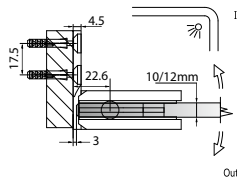

GAP 112

Glass Accessories Shower Hinge G/G BR 23380 (180°)

- 180° glass to glass
- double actions
- glass thickness: 10mm, 12mm
- max. door width: 1000mm / 2 hinges (10mm)
- max. door width: 800mm / 2 hinges (12mm)
- max. door weight: 50kg / 2 hinges
- max. door opening: ±80°
- self closing from approx 25°
- solid brass & stainless steel SUS 304
- PALOMA exclusive design
- chrome

Narrow Gap, Wall Clearance 3mm

As Existing Gap 6.3mm

GAP 1201

Glass Accessories Shower Hinge G/W BR 10037 (90°)

- 90° glass to wall
- double actions
- glass thickness: 10mm, 12mm
- max. door width: 1000mm / 2 hinges
- max. door weight: 65kg / 2 hinges
- solid brass & stainless steel SUS 304
- chrome

Narrow Gap, Wall Clearance 3mm

As Existing Gap 6.3mm

GAP 1211

Glass Accessories Shower Hinge G/W BR 10044 (90°)

- 90° glass to wall
- double actions
- glass thickness: 10mm, 12mm
- max. door width: 1000mm / 2 hinges
- max. door weight: 65kg / 2 hinges
- solid brass & stainless steel SUS 304
- chrome