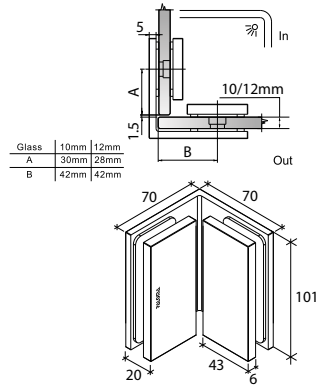

- 90° glass to glass clip
- glass thickness: 10mm, 12mm
- solid brass
- PALOMA exclusive design
- chrome

GAP 112

Glass Accessories Shower Hinge G/W BR 23344 (90°)

- 90° glass to wall
- double actions
- glass thickness: 10mm, 12mm
- max. door width: 1000mm / 2 hinges (10mm)
- max. door width: 800mm / 2 hinges (12mm)
- max. door weight: 50kg / 2 hinges
- max. door opening: ±80°
- self closing from approx 25°
- solid brass & stainless steel SUS 304
- PALOMA exclusive design
- satin brass

GAP 1122

Glass Accessories Shower Hinge G/G BR 23380 (180°)

- 180° glass to glass
- double actions
- glass thickness: 10mm, 12mm
- max. door width: 1000mm / 2 hinges (10mm)
- max. door width: 800mm / 2 hinges (12mm)
- max. door weight: 50kg / 2 hinges
- max. door opening: ±80°
- self closing from approx 25°
- solid brass & stainless steel SUS 304
- PALOMA exclusive design
- satin brass

GAP 1243

Glass Accessories Shower Hinge G/G BR 10045 (135°)

- 135° glass to glass
- double actions
- glass thickness: 10mm, 12mm
- max. door width: 1000mm / 2 hinges
- max. door weight: 65kg / 2 hinges
- solid brass
- matte black

GAP 1204

Glass Accessories Shower Hinge G/W BR 10037 (90°)

- 90° glass to wall
- double actions
- glass thickness: 10mm, 12mm
- max. door width: 1000mm / 2 hinges
- max. door weight: 65kg / 2 hinges
- solid brass & stainless steel SUS 304
- brushed gunmetal