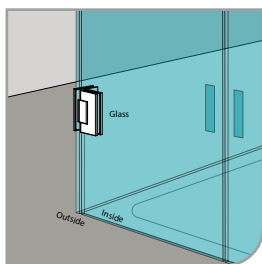

Narrow Gap, Wall Clearance 3mm

As Existing Gap 6.3mm

GAP 1203

Glass Accessories Shower Hinge G/W BR 10037 (90°)

- 90° glass to wall
- double actions
- glass thickness: 10mm, 12mm
- max. door width: 1000mm / 2 hinges
- max. door weight: 65kg / 2 hinges
- solid brass & stainless steel SUS 304
- matte black

Narrow Gap, Wall Clearance 3mm

As Existing Gap 6.3mm

GAP 1213

Glass Accessories Shower Hinge G/W BR 10044 (90°)

- 90° glass to wall
- double actions
- glass thickness: 10mm, 12mm
- max. door width: 1000mm / 2 hinges
- max. door weight: 65kg / 2 hinges
- solid brass & stainless steel SUS 304
- matte black

GAP 1223

Glass Accessories Shower Hinge G/G BR 10180 (180°)

- 180° glass to glass
- double actions
- glass thickness: 10mm, 12mm
- max. door width: 1000mm / 2 hinges
- max. door weight: 65kg / 2 hinges
- solid brass
- matte black