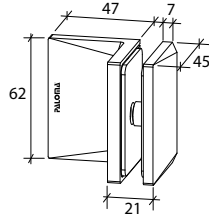

- 90° glass to glass clip
- glass thickness: 10mm, 12mm
- solid brass
- PALOMA exclusive design
- chrome

GAP 112

Glass Accessories Shower Hinge G/W BR 23344 (90°)

- 90° glass to wall
- double actions
- glass thickness: 10mm, 12mm
- max. door width: 1000mm / 2 hinges (10mm)
- max. door width: 800mm / 2 hinges (12mm)
- max. door weight: 50kg / 2 hinges
- max. door opening: ±80°
- self closing from approx 25°
- solid brass & stainless steel SUS 304
- PALOMA exclusive design
- satin brass

GAP 1122

Glass Accessories Shower Hinge G/G BR 23380 (180°)

- 180° glass to glass
- double actions
- glass thickness: 10mm, 12mm
- max. door width: 1000mm / 2 hinges (10mm)
- max. door width: 800mm / 2 hinges (12mm)
- max. door weight: 50kg / 2 hinges
- max. door opening: ±80°
- self closing from approx 25°
- solid brass & stainless steel SUS 304
- PALOMA exclusive design
- satin brass

GAP 1132

Glass Accessories Shower Hinge G/G BR 23392 (90°)

- 90° glass to glass
- double actions
- glass thickness: 10mm, 12mm
- max. door width: 1000mm / 2 hinges (10mm)
- max. door width: 800mm / 2 hinges (12mm)
- max. door weight: 50kg / 2 hinges
- max. door opening: ±80°
- self closing from approx 25°
- solid brass & stainless steel SUS 304
- PALOMA exclusive design
- satin brass