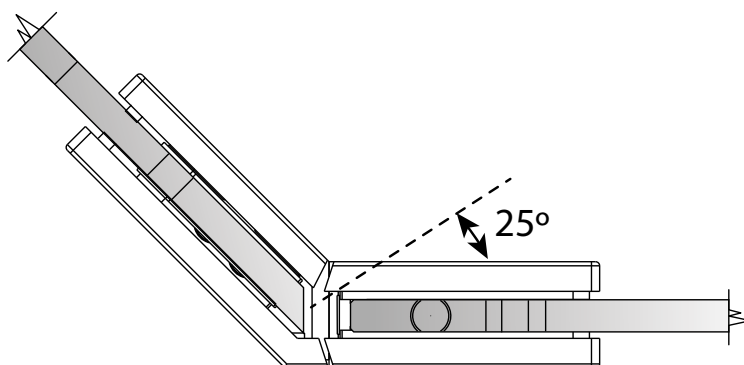

PALOMA[®]
HIGH QUALITY SANITARY HARDWARE

EXCELLENT
GLASS
ACCESSORIES

EURO BRASS GLASS ACCESSORIES

Self closing from 25 degrees and self centering to 0 degrees in the close position.

Glass Door Installation Illustration