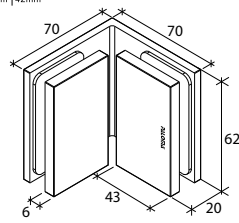

GAP 1341

Glass Accessories Shower Hinge G/G BR 10345 (135°)

- 135° glass to glass
- double actions
- glass thickness: 10mm, 12mm
- max. door width: 1000mm / 2 hinges (10mm)
- max. door width: 800mm / 2 hinges (12mm)
- max. door weight: 50kg / 2 hinges
- max. door opening: ±90°
- self closing from approx 25°
- solid brass & stainless steel SUS 304
- chrome

Glass	10mm	12mm
A	30mm	28mm
B	42mm	42mm

GAP 1302

Glass Accessories Shower Hinge G/W BR 10337 (90°)

- 90° glass to wall
- double actions
- glass thickness: 10mm, 12mm
- max. door width: 1000mm / 2 hinges (10mm)
- max. door width: 800mm / 2 hinges (12mm)
- max. door weight: 50kg / 2 hinges
- max. door opening: $\pm 90^\circ$
- self closing from approx 25°
- solid brass & stainless steel SUS 304
- satin brass