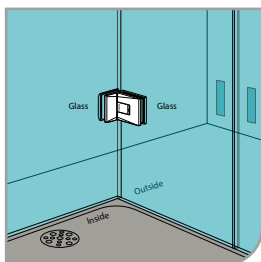

- 90° glass to glass clip
- glass thickness: 10mm, 12mm
- solid brass
- PALOMA exclusive design
- chrome

GAP 112

Glass Accessories Shower Hinge G/W BR 23344 (90°)

- 90° glass to wall
- double actions
- glass thickness: 10mm, 12mm
- max. door width: 1000mm / 2 hinges (10mm)
- max. door width: 800mm / 2 hinges (12mm)
- max. door weight: 50kg / 2 hinges
- max. door opening: ±80°
- self closing from approx 25°
- solid brass & stainless steel SUS 304
- PALOMA exclusive design
- satin brass

GAP 1122

Glass Accessories Shower Hinge G/G BR 23380 (180°)

- 180° glass to glass
- double actions
- glass thickness: 10mm, 12mm
- max. door width: 1000mm / 2 hinges (10mm)
- max. door width: 800mm / 2 hinges (12mm)
- max. door weight: 50kg / 2 hinges
- max. door opening: ±80°
- self closing from approx 25°
- solid brass & stainless steel SUS 304
- PALOMA exclusive design
- satin brass