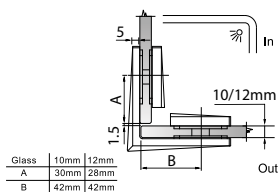

Glass	10mm	12mm
A	30mm	28mm
B	42mm	42mm