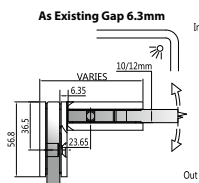

GAP 112

Glass Accessories Shower Hinge G/G BR 23380 (180°)

- 180° glass to glass
- double actions
- glass thickness: 10mm, 12mm
- max. door width: 1000mm / 2 hinges (10mm)
- max. door width: 800mm / 2 hinges (12mm)
- max. door weight: 50kg / 2 hinges
- max. door opening: ±80°
- self closing from approx 25°
- solid brass & stainless steel SUS 304
- PALOMA exclusive design
- chrome

Narrow Gap, Wall Clearance 3mm

As Existing Gap 6.3mm

GAP 1211

Glass Accessories Shower Hinge G/W BR 10044 (90°)

- 90° glass to wall
- double actions
- glass thickness: 10mm, 12mm
- max. door width: 1000mm / 2 hinges
- max. door weight: 65kg / 2 hinges
- solid brass & stainless steel SUS 304
- chrome

GAP 1221

Glass Accessories Shower Hinge G/G BR 10180 (180°)

- 180° glass to glass
- double actions
- glass thickness: 10mm, 12mm
- max. door width: 1000mm / 2 hinges
- max. door weight: 65kg / 2 hinges
- solid brass
- chrome

GAP 1231

Glass Accessories Shower Hinge G/G BR 10092 (90°)

- 90° glass to glass
- double actions
- glass thickness: 10mm, 12mm
- max. door width: 1000mm / 2 hinges
- max. door weight: 65kg / 2 hinges
- solid brass & stainless steel SUS 304
- chrome