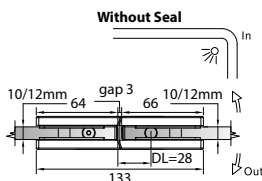

GAP 1303

Glass Accessories Shower Hinge G/W BR 10337 (90°)

- 90° glass to wall
- double actions
- glass thickness: 10mm, 12mm
- max. door width: 1000mm / 2 hinges (10mm)
- max. door width: 800mm / 2 hinges (12mm)
- max. door weight: 50kg / 2 hinges
- max. door opening: ±90°
- self closing from approx 25°
- solid brass & stainless steel SUS 304
- matte black

GAP 1313

Glass Accessories Shower Hinge G/W BR 10344 (90°)

- 90° glass to wall
- double actions
- glass thickness: 10mm, 12mm
- max. door width: 1000mm / 2 hinges (10mm)
- max. door width: 800mm / 2 hinges (12mm)
- max. door weight: 50kg / 2 hinges
- max. door opening: ±90°
- self closing from approx 25°
- solid brass & stainless steel SUS 304
- matte black