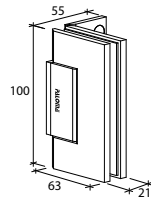

Narrow Gap, Wall Clearance 3mm

As Existing Gap 6.3mm

GAP 1203

Glass Accessories Shower Hinge G/W BR 10037 (90°)

- 90° glass to wall
- double actions
- glass thickness: 10mm, 12mm
- max. door width: 1000mm / 2 hinges
- max. door weight: 65kg / 2 hinges
- solid brass & stainless steel SUS 304
- matte black

Narrow Gap, Wall Clearance 3mm

As Existing Gap 6.3mm

GAP 1213

Glass Accessories Shower Hinge G/W BR 10044 (90°)

- 90° glass to wall
- double actions
- glass thickness: 10mm, 12mm
- max. door width: 1000mm / 2 hinges
- max. door weight: 65kg / 2 hinges
- solid brass & stainless steel SUS 304
- matte black