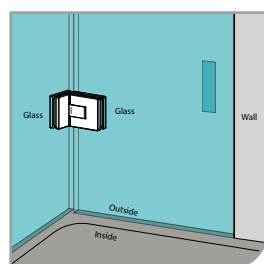

GAP 1312

Glass Accessories Shower Hinge G/W BR 10344 (90°)

- 90° glass to wall
- double actions
- glass thickness: 10mm, 12mm
- max. door width: 1000mm / 2 hinges (10mm)
- max. door width: 800mm / 2 hinges (12mm)
- max. door weight: 50kg / 2 hinges
- max. door opening: $\pm 90^\circ$
- self closing from approx 25°
- solid brass & stainless steel SUS 304
- satin brass

GAP 1322

Glass Accessories Shower Hinge G/G BR 10380 (180°)

- 180° glass to glass
- double actions
- glass thickness: 10mm, 12mm
- max. door width: 1000mm / 2 hinges (10mm)
- max. door width: 800mm / 2 hinges (12mm)
- max. door weight: 50kg / 2 hinges
- max. door opening: $\pm 90^\circ$
- self closing from approx 25°
- solid brass & stainless steel SUS 304
- satin brass

GAP 1332

Glass Accessories Shower Hinge G/G BR 10392 (90°)

- 90° glass to glass
- double actions
- glass thickness: 10mm, 12mm
- max. door width: 1000mm / 2 hinges
- max. door weight: 50kg / 2 hinges
- max. door opening: $\pm 90^\circ$
- self closing from approx 25°
- solid brass & stainless steel SUS 304
- satin brass