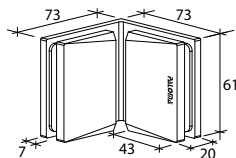

GAP 1173

Glass Accessories Glass Clip G/G BR 23090 (90°)

- 90° glass to glass clip
- glass thickness: 10mm, 12mm
- solid brass
- PALOMA exclusive design
- matte black