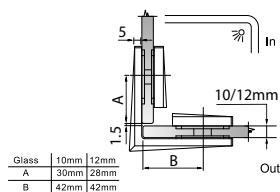

GAP 1171

Glass Accessories Glass Clip G/G BR 23090 (90°)

- 90° glass to glass clip
- glass thickness: 10mm, 12mm
- solid brass
- PALOMA exclusive design
- chrome