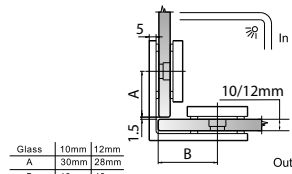

GAP 1244

Glass Accessories Shower Hinge G/G BR 10045 (135°)

- 135° glass to glass
- double actions
- glass thickness: 10mm, 12mm
- max. door width: 1000mm / 2 hinges
- max. door weight: 65kg / 2 hinges
- solid brass
- brushed gunmetal

**GLASS
ACCESSORIES
SHOWER HINGE
& GLASS CLIP
Series 13**

GAP 1301

Glass Accessories Shower Hinge G/W BR 10337 (90°)

- 90° glass to wall
- double actions
- glass thickness: 10mm, 12mm
- max. door width: 1000mm / 2 hinges (10mm)
- max. door width: 800mm / 2 hinges (12mm)
- max. door weight: 50kg / 2 hinges
- max. door opening: ±90°
- self closing from approx 25°
- solid brass & stainless steel SUS 304
- chrome