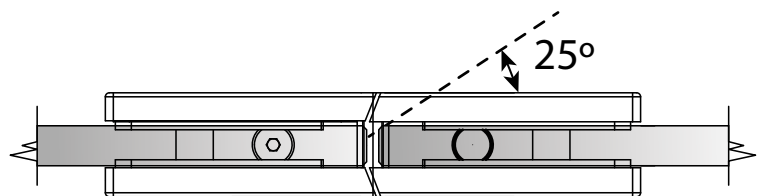

PALOMA[®]
HIGH QUALITY SANITARY HARDWARE

EXCELLENT
GLASS
ACCESSORIES

EURO BRASS GLASS ACCESSORIES

Self closing from 25 degrees and self centering to 0 degrees in the close position.

Glass Door Installation Illustration