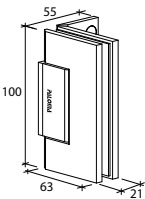

GAP 112

Glass Accessories Shower Hinge G/G BR 23380 (180°)

- 180° glass to glass
- double actions
- glass thickness: 10mm, 12mm
- max. door width: 1000mm / 2 hinges (10mm)
- max. door width: 800mm / 2 hinges (12mm)
- max. door weight: 50kg / 2 hinges
- max. door opening: ±80°
- self closing from approx 25°
- solid brass & stainless steel SUS 304
- PALOMA exclusive design
- chrome

Narrow Gap, Wall Clearance 3mm

As Existing Gap 6.3mm

GAP 1202

Glass Accessories Shower Hinge G/W BR 10037 (90°)

- 90° glass to wall
- double actions
- glass thickness: 10mm, 12mm
- max. door width: 1000mm / 2 hinges
- max. door weight: 65kg / 2 hinges
- solid brass & stainless steel SUS 304
- satin brass

GAP 1212

Glass Accessories Shower Hinge G/W BR 10044 (90°)

- 90° glass to wall
- double actions
- glass thickness: 10mm, 12mm
- max. door width: 1000mm / 2 hinges
- max. door weight: 65kg / 2 hinges
- solid brass & stainless steel SUS 304
- satin brass

Narrow Gap, Wall Clearance 3mm

As Existing Gap 6.3mm

GAP 1222

Glass Accessories Shower Hinge G/G BR 10180 (180°)

- 180° glass to glass
- double actions
- glass thickness: 10mm, 12mm
- max. door width: 1000mm / 2 hinges
- max. door weight: 65kg / 2 hinges
- solid brass
- satin brass