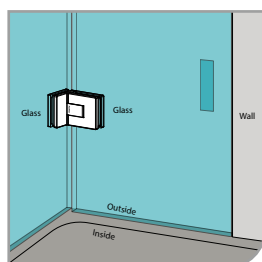

GAP 1313

Glass Accessories Shower Hinge G/W BR 10344 (90°)

- 90° glass to wall
- double actions
- glass thickness: 10mm, 12mm
- max. door width: 1000mm / 2 hinges (10mm)
- max. door width: 800mm / 2 hinges (12mm)
- max. door weight: 50kg / 2 hinges
- max. door opening: ±90°
- self closing from approx 25°
- solid brass & stainless steel SUS 304
- matte black

GAP 1323

Glass Accessories Shower Hinge G/G BR 10380 (180°)

- 180° glass to glass
- double actions
- glass thickness: 10mm, 12mm
- max. door width: 1000mm / 2 hinges (10mm)
- max. door width: 800mm / 2 hinges (12mm)
- max. door weight: 50kg / 2 hinges
- max. door opening: $\pm 90^\circ$
- self closing from approx 25°
- solid brass & stainless steel SUS 304
- matte black

GAP 1333

Glass Accessories Shower Hinge G/G BR 10392 (90°)

- 90° glass to glass
- double actions
- glass thickness: 10mm, 12mm
- max. door width: 1000mm / 2 hinges
- max. door weight: 50kg / 2 hinges
- max. door opening: $\pm 90^\circ$
- self closing from approx 25°
- solid brass & stainless steel SUS 304
- matte black