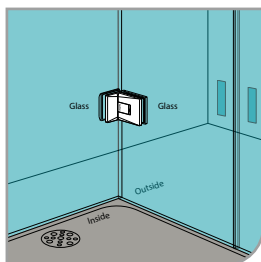

- 90° glass to glass clip
- glass thickness: 10mm, 12mm
- solid brass
- PALOMA exclusive design
- satin brass

GAP 113

Glass Accessories Shower Hinge G/W BR 23344 (90°)

- 90° glass to wall
- double actions
- glass thickness: 10mm, 12mm
- max. door width: 1000mm / 2 hinges (10mm)
- max. door width: 800mm / 2 hinges (12mm)
- max. door weight: 50kg / 2 hinges
- max. door opening: ±80°
- self closing from approx 25°
- solid brass & stainless steel SUS 304
- PALOMA exclusive design
- matte black

GAP 123

Glass Accessories Shower Hinge G/G BR 23380 (180°)

- 180° glass to glass
- double actions
- glass thickness: 10mm, 12mm
- max. door width: 1000mm / 2 hinges (10mm)
- max. door width: 800mm / 2 hinges (12mm)
- max. door weight: 50kg / 2 hinges
- max. door opening: ±80°
- self closing from approx 25°
- solid brass & stainless steel SUS 304
- PALOMA exclusive design
- matte black