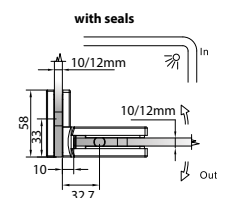

GAP 1333

Glass Accessories Shower Hinge G/G BR 10392 (90°)

- 90° glass to glass
- double actions
- glass thickness: 10mm, 12mm
- max. door width: 1000mm / 2 hinges
- max. door weight: 50kg / 2 hinges
- max. door opening: $\pm 90^\circ$
- self closing from approx 25°
- solid brass & stainless steel SUS 304
- matte black