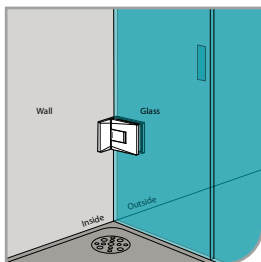

GAP 133

Glass Accessories Shower Hinge G/G BR 23392 (90°)

- 90° glass to glass
- double actions
- glass thickness: 10mm, 12mm
- max. door width: 1000mm / 2 hinges (10mm)
- max. door width: 800mm / 2 hinges (12mm)
- max. door weight: 50kg / 2 hinges
- max. door opening: ±80°
- self closing from approx 25°
- solid brass & stainless steel SUS 304
- PALOMA exclusive design
- matte black

GAP 1163

Glass Accessories Glass Clip G/W BR 23090S (90°)

- 90° glass to wall clip
- glass thickness: 10mm, 12mm
- solid brass
- PALOMA exclusive design
- matte black

GAP 1173

Glass Accessories Glass Clip G/G BR 23090 (90°)

- 90° glass to glass clip
- glass thickness: 10mm, 12mm
- solid brass
- PALOMA exclusive design
- matte black

GAP 114

Glass Accessories Shower Hinge G/W BR 23344 (90°)

- 90° glass to wall
- double actions
- glass thickness: 10mm, 12mm
- max. door width: 1000mm / 2 hinges (10mm)
- max. door width: 800mm / 2 hinges (12mm)
- max. door weight: 50kg / 2 hinges
- max. door opening: ±80°
- self closing from approx 25°
- solid brass & stainless steel SUS 304
- PALOMA exclusive design
- brushed gunmetal

GAP 112

Glass Accessories Shower Hinge G/G BR 23380 (180°)

- 180° glass to glass
- double actions
- glass thickness: 10mm, 12mm
- max. door width: 1000mm / 2 hinges (10mm)
- max. door width: 800mm / 2 hinges (12mm)
- max. door weight: 50kg / 2 hinges
- max. door opening: ±80°
- self closing from approx 25°
- solid brass & stainless steel SUS 304
- PALOMA exclusive design
- brushed gunmetal