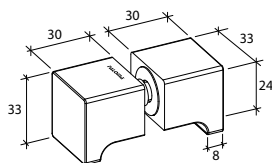

GAP 8904

Glass Accessories Door Knob BR 99300

- handles
- glass thickness: 10mm, 12mm
- solid brass
- brushed gunmetal