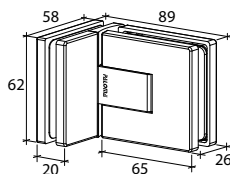

GAP 1332

Glass Accessories Shower Hinge G/G BR 10392 (90°)

- 90° glass to glass
- double actions
- glass thickness: 10mm, 12mm
- max. door width: 1000mm / 2 hinges
- max. door weight: 50kg / 2 hinges
- max. door opening: $\pm 90^\circ$
- self closing from approx 25°
- solid brass & stainless steel SUS 304
- satin brass