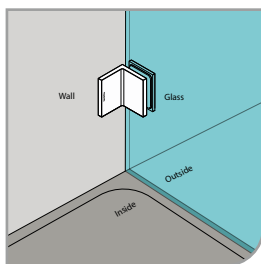

GAP 1363

Glass Accessories Glass Clip G/W BR 090S (90°)

- 90° glass to wall clip
- glass thickness: 10mm, 12mm
- solid brass
- matte black