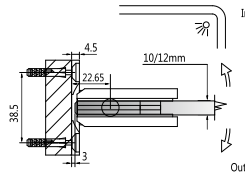

As Existing Gap 6.3mm