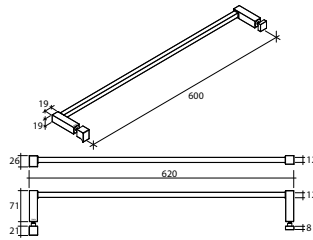

SHP 2202

Shower Handle 25X200X500

- handles
- stainless steel SUS 304
- satin gold

SHP 1103

Shower Handle 4060-SQ 600MM

- handles
- brass
- matte black

SHP 2103

Shower Handle 19X538X500