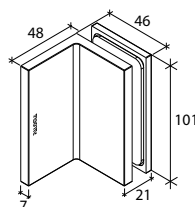

GAP 1262

Glass Accessories Glass Clip G/W BR 10090S (90°)

- 90° glass to wall clip
- glass thickness: 10mm, 12mm
- solid brass
- satin brass