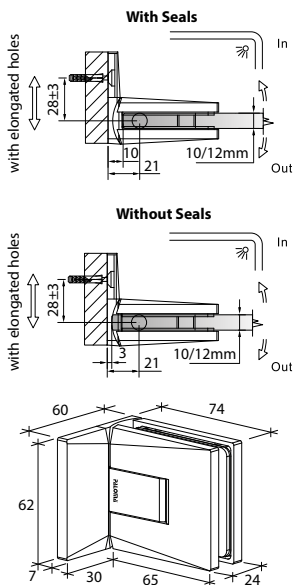

GAP 133

Glass Accessories Shower Hinge G/G BR 23392 (90°)

- 90° glass to glass
- double actions
- glass thickness: 10mm, 12mm
- max. door width: 1000mm / 2 hinges (10mm)
- max. door width: 800mm / 2 hinges (12mm)
- max. door weight: 50kg / 2 hinges
- max. door opening: ±80°
- self closing from approx 25°
- solid brass & stainless steel SUS 304
- PALOMA exclusive design
- matte black

GAP 1163

Glass Accessories Glass Clip G/W BR 23090S (90°)

- 90° glass to wall clip
- glass thickness: 10mm, 12mm
- solid brass
- PALOMA exclusive design
- matte black

GAP 1173

Glass Accessories Glass Clip G/G BR 23090 (90°)

- 90° glass to glass clip
- glass thickness: 10mm, 12mm
- solid brass
- PALOMA exclusive design
- matte black

GAP 114

Glass Accessories Shower Hinge G/W BR 23344 (90°)

- 90° glass to wall
- double actions
- glass thickness: 10mm, 12mm
- max. door width: 1000mm / 2 hinges (10mm)
- max. door width: 800mm / 2 hinges (12mm)
- max. door weight: 50kg / 2 hinges
- max. door opening: ±80°
- self closing from approx 25°
- solid brass & stainless steel SUS 304
- PALOMA exclusive design
- brushed gunmetal

GAP 112

Glass Accessories Shower Hinge G/G BR 23380 (180°)

- 180° glass to glass
- double actions
- glass thickness: 10mm, 12mm
- max. door width: 1000mm / 2 hinges (10mm)
- max. door width: 800mm / 2 hinges (12mm)
- max. door weight: 50kg / 2 hinges
- max. door opening: ±80°
- self closing from approx 25°
- solid brass & stainless steel SUS 304
- PALOMA exclusive design
- brushed gunmetal