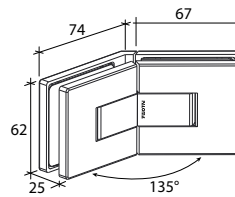

GAP 1344

Glass Accessories Shower Hinge G/G BR 10345 (135°)

- 135° glass to glass
- double actions
- glass thickness: 10mm, 12mm
- max. door width: 1000mm / 2 hinges (10mm)
- max. door width: 800mm / 2 hinges (12mm)
- max. door weight: 50kg / 2 hinges
- max. door opening: ±90°
- self closing from approx 25°
- solid brass & stainless steel SUS 304
- brushed gunmetal