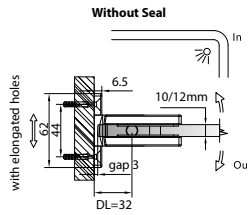

GAP 1342

Glass Accessories Shower Hinge G/G BR 10345 (135°)

- 135° glass to glass
- double actions
- glass thickness: 10mm, 12mm
- max. door width: 1000mm / 2 hinges (10mm)
- max. door width: 800mm / 2 hinges (12mm)
- max. door weight: 50kg / 2 hinges
- max. door opening: ±90°
- self closing from approx 25°
- solid brass & stainless steel SUS 304
- satin brass

GAP 1303

Glass Accessories Shower Hinge G/W BR 10337 (90°)

- 90° glass to wall
- double actions
- glass thickness: 10mm, 12mm
- max. door width: 1000mm / 2 hinges (10mm)
- max. door width: 800mm / 2 hinges (12mm)
- max. door weight: 50kg / 2 hinges
- max. door opening: ±90°
- self closing from approx 25°
- solid brass & stainless steel SUS 304
- matte black