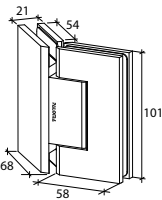

Narrow Gap, Wall Clearance 4mm

As Existing Gap 6.3mm

GAP 1242

Glass Accessories Shower Hinge G/G BR 10045 (135°)

- 135° glass to glass
- double actions
- glass thickness: 10mm, 12mm
- max. door width: 1000mm / 2 hinges
- max. door weight: 65kg / 2 hinges
- solid brass
- satin brass