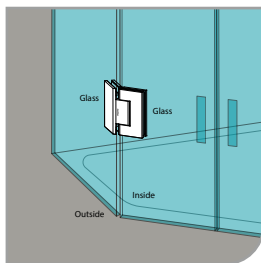

Narrow Gap, Wall Clearance 3mm

As Existing Gap 4.8mm

GAP 1232

Glass Accessories Shower Hinge G/G BR 10092 (90°)

- 90° glass to glass
- double actions
- glass thickness: 10mm, 12mm
- max. door width: 1000mm / 2 hinges
- max. door weight: 65kg / 2 hinges
- solid brass & stainless steel SUS 304
- satin brass

Narrow Gap, Wall Clearance 4mm

As Existing Gap 6.3mm

GAP 1242

Glass Accessories Shower Hinge G/G BR 10045 (135°)

- 135° glass to glass
- double actions
- glass thickness: 10mm, 12mm
- max. door width: 1000mm / 2 hinges
- max. door weight: 65kg / 2 hinges
- solid brass
- satin brass

GAP 1262

Glass Accessories Glass Clip G/W BR 10090S (90°)

- 90° glass to wall clip
- glass thickness: 10mm, 12mm
- solid brass
- satin brass

GAP 1272

Glass Accessories Glass Clip G/G BR 10090 (90°)

- 90° glass to glass clip
- glass thickness: 10mm, 12mm
- solid brass
- satin brass