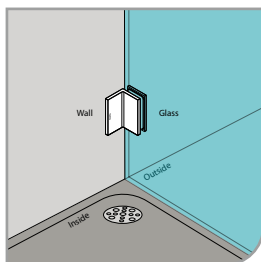

GAP 1233

Glass Accessories Shower Hinge G/G BR 10092 (90°)

- 90° glass to glass
- double actions
- glass thickness: 10mm, 12mm
- max. door width: 1000mm / 2 hinges
- max. door weight: 65kg / 2 hinges
- solid brass & stainless steel SUS 304
- matte black

GAP 1243

Glass Accessories Shower Hinge G/G BR 10045 (135°)

- 135° glass to glass
- double actions
- glass thickness: 10mm, 12mm
- max. door width: 1000mm / 2 hinges
- max. door weight: 65kg / 2 hinges
- solid brass
- matte black

GAP 1263

Glass Accessories Glass Clip G/W BR 10090S (90°)

- 90° glass to wall clip
- glass thickness: 10mm, 12mm
- solid brass
- matte black

GAP 1273

Glass Accessories Glass Clip G/G BR 10090 (90°)

- 90° glass to glass clip
- glass thickness: 10mm, 12mm
- solid brass
- matte black

GAP 1204

Glass Accessories Shower Hinge G/W BR 10037 (90°)

- 90° glass to wall
- double actions
- glass thickness: 10mm, 12mm
- max. door width: 1000mm / 2 hinges
- max. door weight: 65kg / 2 hinges
- solid brass & stainless steel SUS 304
- brushed gunmetal