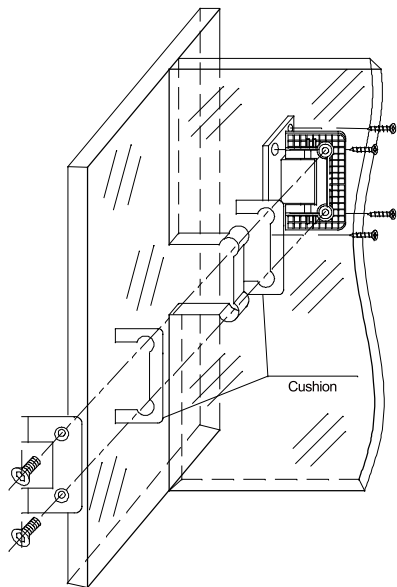

PALOMA[®]
HIGH QUALITY SANITARY HARDWARE

EXCELLENT
GLASS
ACCESSORIES

EURO BRASS GLASS ACCESSORIES

Self closing from 25 degrees and self centering to 0 degrees in the close position.

Glass Door Installation Illustration