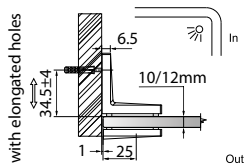

- 90° glass to glass clip
- glass thickness: 10mm, 12mm
- solid brass
- PALOMA exclusive design
- matte black

GAP 114

Glass Accessories Shower Hinge G/W BR 23344 (90°)

- 90° glass to wall
- double actions
- glass thickness: 10mm, 12mm
- max. door width: 1000mm / 2 hinges (10mm)
- max. door width: 800mm / 2 hinges (12mm)
- max. door weight: 50kg / 2 hinges
- max. door opening: ±80°
- self closing from approx 25°
- solid brass & stainless steel SUS 304
- PALOMA exclusive design
- brushed gunmetal

GAP 112

Glass Accessories Shower Hinge G/G BR 23380 (180°)

- 180° glass to glass
- double actions
- glass thickness: 10mm, 12mm
- max. door width: 1000mm / 2 hinges (10mm)
- max. door width: 800mm / 2 hinges (12mm)
- max. door weight: 50kg / 2 hinges
- max. door opening: ±80°
- self closing from approx 25°
- solid brass & stainless steel SUS 304
- PALOMA exclusive design
- brushed gunmetal

GAP 113

Glass Accessories Shower Hinge G/G BR 23392 (90°)

- 90° glass to glass
- double actions
- glass thickness: 10mm, 12mm
- max. door width: 1000mm / 2 hinges (10mm)
- max. door width: 800mm / 2 hinges (12mm)
- max. door weight: 50kg / 2 hinges
- max. door opening: ±80°
- self closing from approx 25°
- solid brass & stainless steel SUS 304
- PALOMA exclusive design
- brushed gunmetal