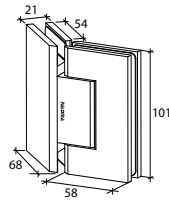

Narrow Gap, Wall Clearance 3mm

As Existing Gap 6.3mm

GAP 1211

Glass Accessories Shower Hinge G/W BR 10044 (90°)

- 90° glass to wall
- double actions
- glass thickness: 10mm, 12mm
- max. door width: 1000mm / 2 hinges
- max. door weight: 65kg / 2 hinges
- solid brass & stainless steel SUS 304
- chrome

GAP 1221

Glass Accessories Shower Hinge G/G BR 10180 (180°)

- 180° glass to glass
- double actions
- glass thickness: 10mm, 12mm
- max. door width: 1000mm / 2 hinges
- max. door weight: 65kg / 2 hinges
- solid brass
- chrome

GAP 1231

Glass Accessories Shower Hinge G/G BR 10092 (90°)

- 90° glass to glass
- double actions
- glass thickness: 10mm, 12mm
- max. door width: 1000mm / 2 hinges
- max. door weight: 65kg / 2 hinges
- solid brass & stainless steel SUS 304
- chrome