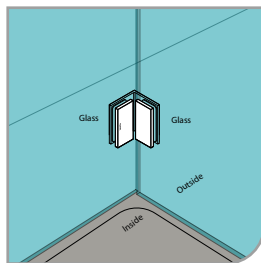

GAP 1244

Glass Accessories Shower Hinge G/G BR 10045 (135°)

- 135° glass to glass
- double actions
- glass thickness: 10mm, 12mm
- max. door width: 1000mm / 2 hinges
- max. door weight: 65kg / 2 hinges
- solid brass
- brushed gunmetal

GAP 1264

Glass Accessories Glass Clip G/W BR 10090S (90°)

- 90° glass to wall clip
- glass thickness: 10mm, 12mm
- solid brass
- brushed gunmetal

GAP 1274

Glass Accessories Glass Clip G/G BR 10090 (90°)

- 90° glass to glass clip
- glass thickness: 10mm, 12mm
- solid brass
- brushed gunmetal

**GLASS
ACCESSORIES
SHOWER HINGE
& GLASS CLIP
Series 13**

GAP 1301

Glass Accessories Shower Hinge G/W BR 10337 (90°)

- 90° glass to wall
- double actions
- glass thickness: 10mm, 12mm
- max. door width: 1000mm / 2 hinges (10mm)
- max. door width: 800mm / 2 hinges (12mm)
- max. door weight: 50kg / 2 hinges
- max. door opening: ±90°
- self closing from approx 25°
- solid brass & stainless steel SUS 304
- chrome

GAP 1311

Glass Accessories Shower Hinge G/W BR 10344 (90°)

- 90° glass to wall
- double actions
- glass thickness: 10mm, 12mm
- max. door width: 1000mm / 2 hinges (10mm)
- max. door width: 800mm / 2 hinges (12mm)
- max. door weight: 50kg / 2 hinges
- max. door opening: ±90°
- self closing from approx 25°
- solid brass & stainless steel SUS 304
- chrome