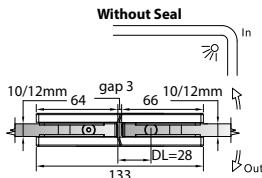

GAP 1304

Glass Accessories Shower Hinge G/W BR 10337 (90°)

- 90° glass to wall
- double actions
- glass thickness: 10mm, 12mm
- max. door width: 1000mm / 2 hinges (10mm)
- max. door width: 800mm / 2 hinges (12mm)
- max. door weight: 50kg / 2 hinges
- max. door opening: ±90°
- self closing from approx 25°
- solid brass & stainless steel SUS 304
- brushed gunmetal

GAP 1314

Glass Accessories Shower Hinge G/W BR 10344 (90°)

- 90° glass to wall
- double actions
- glass thickness: 10mm, 12mm
- max. door width: 1000mm / 2 hinges (10mm)
- max. door width: 800mm / 2 hinges (12mm)
- max. door weight: 50kg / 2 hinges
- max. door opening: ±90°
- self closing from approx 25°
- solid brass & stainless steel SUS 304
- brushed gunmetal

GAP 1324

Glass Accessories Shower Hinge G/G BR 10380 (180°)

- 180° glass to glass
- double actions
- glass thickness: 10mm, 12mm
- max. door width: 1000mm / 2 hinges (10mm)
- max. door width: 800mm / 2 hinges (12mm)
- max. door weight: 50kg / 2 hinges
- max. door opening: ±90°
- self closing from approx 25°
- solid brass & stainless steel SUS 304
- brushed gunmetal