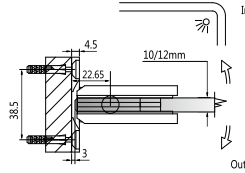

Narrow Gap, Wall Clearance 3mm

As Existing Gap 6.3mm

GAP 1201

Glass Accessories Shower Hinge G/W BR 10037 (90°)

- 90° glass to wall
- double actions
- glass thickness: 10mm, 12mm
- max. door width: 1000mm / 2 hinges
- max. door weight: 65kg / 2 hinges
- solid brass & stainless steel SUS 304
- chrome