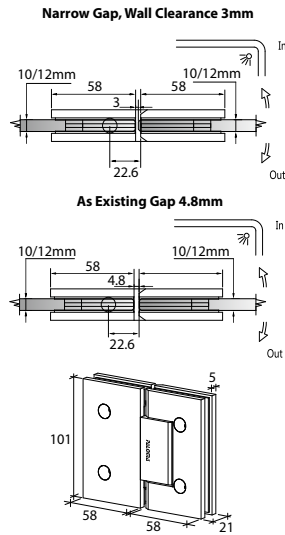

GAP 112

Glass Accessories Shower Hinge G/G BR 23380 (180°)

- 180° glass to glass
- double actions
- glass thickness: 10mm, 12mm
- max. door width: 1000mm / 2 hinges (10mm)
- max. door width: 800mm / 2 hinges (12mm)
- max. door weight: 50kg / 2 hinges
- max. door opening: ±80°
- self closing from approx 25°
- solid brass & stainless steel SUS 304
- PALOMA exclusive design
- chrome

GAP 113

Glass Accessories Shower Hinge G/G BR 23392 (90°)

- 90° glass to glass
- double actions
- glass thickness: 10mm, 12mm
- max. door width: 1000mm / 2 hinges (10mm)
- max. door width: 800mm / 2 hinges (12mm)
- max. door weight: 50kg / 2 hinges
- max. door opening: ±80°
- self closing from approx 25°
- solid brass & stainless steel SUS 304
- PALOMA exclusive design
- chrome

Narrow Gap, Wall Clearance 3mm

As Existing Gap 6.3mm

GAP 1213

Glass Accessories Shower Hinge G/W BR 10044 (90°)

- 90° glass to wall
- double actions
- glass thickness: 10mm, 12mm
- max. door width: 1000mm / 2 hinges
- max. door weight: 65kg / 2 hinges
- solid brass & stainless steel SUS 304
- matte black

GAP 1223

Glass Accessories Shower Hinge G/G BR 10180 (180°)

- 180° glass to glass
- double actions
- glass thickness: 10mm, 12mm
- max. door width: 1000mm / 2 hinges
- max. door weight: 65kg / 2 hinges
- solid brass
- matte black