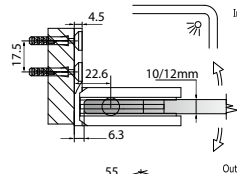

Narrow Gap, Wall Clearance 3mm

As Existing Gap 6.3mm

GAP 1201

Glass Accessories Shower Hinge G/W BR 10037 (90°)

- 90° glass to wall
- double actions
- glass thickness: 10mm, 12mm
- max. door width: 1000mm / 2 hinges
- max. door weight: 65kg / 2 hinges
- solid brass & stainless steel SUS 304
- chrome

Narrow Gap, Wall Clearance 3mm

As Existing Gap 6.3mm

GAP 1211

Glass Accessories Shower Hinge G/W BR 10044 (90°)

- 90° glass to wall
- double actions
- glass thickness: 10mm, 12mm
- max. door width: 1000mm / 2 hinges
- max. door weight: 65kg / 2 hinges
- solid brass & stainless steel SUS 304
- chrome