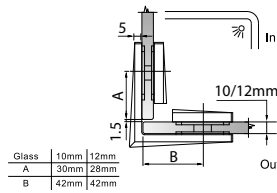

GAP 1172

Glass Accessories Glass Clip G/G BR 23090 (90°)

- 90° glass to glass clip
- glass thickness: 10mm, 12mm
- solid brass
- PALOMA exclusive design
- satin brass