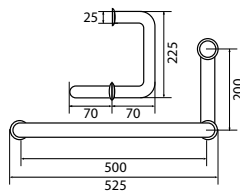

SHP 2203

Shower Handle 25X200X500

- handles
- stainless steel SUS 304
- matte black