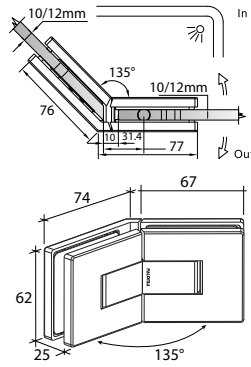

GAP 1322

Glass Accessories Shower Hinge G/G BR 10380 (180°)

- 180° glass to glass
- double actions
- glass thickness: 10mm, 12mm
- max. door width: 1000mm / 2 hinges (10mm)
- max. door width: 800mm / 2 hinges (12mm)
- max. door weight: 50kg / 2 hinges
- max. door opening: $\pm 90^\circ$
- self closing from approx 25°
- solid brass & stainless steel SUS 304
- satin brass

GAP 1332

Glass Accessories Shower Hinge G/G BR 10392 (90°)

- 90° glass to glass
- double actions
- glass thickness: 10mm, 12mm
- max. door width: 1000mm / 2 hinges
- max. door weight: 50kg / 2 hinges
- max. door opening: $\pm 90^\circ$
- self closing from approx 25°
- solid brass & stainless steel SUS 304
- satin brass

GAP 1342

Glass Accessories Shower Hinge G/G BR 10345 (135°)

- 135° glass to glass
- double actions
- glass thickness: 10mm, 12mm
- max. door width: 1000mm / 2 hinges (10mm)
- max. door width: 800mm / 2 hinges (12mm)
- max. door weight: 50kg / 2 hinges
- max. door opening: ±90°
- self closing from approx 25°
- solid brass & stainless steel SUS 304
- satin brass