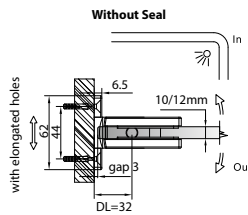

GAP 1341

Glass Accessories Shower Hinge G/G BR 10345 (135°)

- 135° glass to glass
- double actions
- glass thickness: 10mm, 12mm
- max. door width: 1000mm / 2 hinges (10mm)
- max. door width: 800mm / 2 hinges (12mm)
- max. door weight: 50kg / 2 hinges
- max. door opening: ±90°
- self closing from approx 25°
- solid brass & stainless steel SUS 304
- chrome

GAP 1361

Glass Accessories Glass Clip G/W BR 090S (90°)

- 90° glass to wall clip
- glass thickness: 10mm, 12mm
- solid brass
- chrome

GAP 1371

Glass Accessories Glass Clip G/G BR 090 (90°)

- 90° glass to glass clip
- glass thickness: 10mm, 12mm
- solid brass
- chrome

Glass	10mm	12mm
A	30mm	28mm
B	42mm	42mm

GAP 1302

Glass Accessories Shower Hinge G/W BR 10337 (90°)

- 90° glass to wall
- double actions
- glass thickness: 10mm, 12mm
- max. door width: 1000mm / 2 hinges (10mm)
- max. door width: 800mm / 2 hinges (12mm)
- max. door weight: 50kg / 2 hinges
- max. door opening: $\pm 90^\circ$
- self closing from approx 25°
- solid brass & stainless steel SUS 304
- satin brass