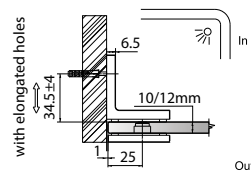

GAP 1263

Glass Accessories Glass Clip G/W BR 10090S (90°)

- 90° glass to wall clip
- glass thickness: 10mm, 12mm
- solid brass
- matte black