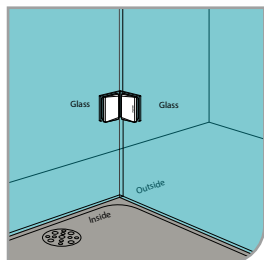

Glass	10mm	12mm
A	30mm	28mm
B	42mm	42mm