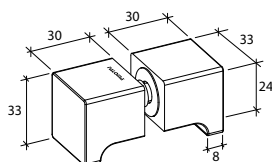

GAP 8903

Glass Accessories Door Knob BR 99300

- handles
- glass thickness: 10mm, 12mm
- solid brass
- matte black