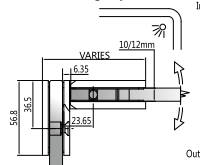

GAP 112

Glass Accessories Shower Hinge G/G BR 23380 (180°)

- 180° glass to glass
- double actions
- glass thickness: 10mm, 12mm
- max. door width: 1000mm / 2 hinges (10mm)
- max. door width: 800mm / 2 hinges (12mm)
- max. door weight: 50kg / 2 hinges
- max. door opening: ±80°
- self closing from approx 25°
- solid brass & stainless steel SUS 304
- PALOMA exclusive design
- chrome

Narrow Gap, Wall Clearance 3mm

As Existing Gap 6.3mm

GAP 1222

Glass Accessories Shower Hinge G/G BR 10180 (180°)

- 180° glass to glass
- double actions
- glass thickness: 10mm, 12mm
- max. door width: 1000mm / 2 hinges
- max. door weight: 65kg / 2 hinges
- solid brass
- satin brass

Narrow Gap, Wall Clearance 3mm

As Existing Gap 4.8mm

GAP 1232

Glass Accessories Shower Hinge G/G BR 10092 (90°)

- 90° glass to glass
- double actions
- glass thickness: 10mm, 12mm
- max. door width: 1000mm / 2 hinges
- max. door weight: 65kg / 2 hinges
- solid brass & stainless steel SUS 304
- satin brass

Narrow Gap, Wall Clearance 4mm

As Existing Gap 6.3mm

GAP 1242

Glass Accessories Shower Hinge G/G BR 10045 (135°)

- 135° glass to glass
- double actions
- glass thickness: 10mm, 12mm
- max. door width: 1000mm / 2 hinges
- max. door weight: 65kg / 2 hinges
- solid brass
- satin brass