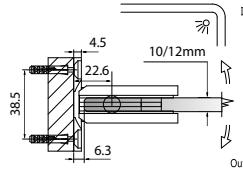

GAP 1122

Glass Accessories Shower Hinge G/G BR 23380 (180°)

- 180° glass to glass
- double actions
- glass thickness: 10mm, 12mm
- max. door width: 1000mm / 2 hinges (10mm)
- max. door width: 800mm / 2 hinges (12mm)
- max. door weight: 50kg / 2 hinges
- max. door opening: ±80°
- self closing from approx 25°
- solid brass & stainless steel SUS 304
- PALOMA exclusive design
- satin brass

GAP 1132

Glass Accessories Shower Hinge G/G BR 23392 (90°)

- 90° glass to glass
- double actions
- glass thickness: 10mm, 12mm
- max. door width: 1000mm / 2 hinges (10mm)
- max. door width: 800mm / 2 hinges (12mm)
- max. door weight: 50kg / 2 hinges
- max. door opening: ±80°
- self closing from approx 25°
- solid brass & stainless steel SUS 304
- PALOMA exclusive design
- satin brass

GAP 1204

Glass Accessories Shower Hinge G/W BR 10037 (90°)

- 90° glass to wall
- double actions
- glass thickness: 10mm, 12mm
- max. door width: 1000mm / 2 hinges
- max. door weight: 65kg / 2 hinges
- solid brass & stainless steel SUS 304
- brushed gunmetal

Narrow Gap, Wall Clearance 3mm

As Existing Gap 6.3mm

GAP 1214

Glass Accessories Shower Hinge G/W BR 10044 (90°)

- 90° glass to wall
- double actions
- glass thickness: 10mm, 12mm
- max. door width: 1000mm / 2 hinges
- max. door weight: 65kg / 2 hinges
- solid brass & stainless steel SUS 304
- brushed gunmetal