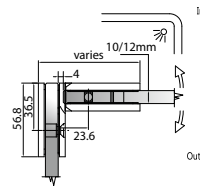

GAP 112

Glass Accessories Shower Hinge G/G BR 23380 (180°)

- 180° glass to glass
- double actions
- glass thickness: 10mm, 12mm
- max. door width: 1000mm / 2 hinges (10mm)
- max. door width: 800mm / 2 hinges (12mm)
- max. door weight: 50kg / 2 hinges
- max. door opening: ±80°
- self closing from approx 25°
- solid brass & stainless steel SUS 304
- PALOMA exclusive design
- chrome

GAP 113

Glass Accessories Shower Hinge G/G BR 23392 (90°)

- 90° glass to glass
- double actions
- glass thickness: 10mm, 12mm
- max. door width: 1000mm / 2 hinges (10mm)
- max. door width: 800mm / 2 hinges (12mm)
- max. door weight: 50kg / 2 hinges
- max. door opening: ±80°
- self closing from approx 25°
- solid brass & stainless steel SUS 304
- PALOMA exclusive design
- chrome

Narrow Gap, Wall Clearance 3mm

As Existing Gap 4.8mm

GAP 1232

Glass Accessories Shower Hinge G/G BR 10092 (90°)

- 90° glass to glass
- double actions
- glass thickness: 10mm, 12mm
- max. door width: 1000mm / 2 hinges
- max. door weight: 65kg / 2 hinges
- solid brass & stainless steel SUS 304
- satin brass

Narrow Gap, Wall Clearance 4mm

As Existing Gap 6.3mm

GAP 1242

Glass Accessories Shower Hinge G/G BR 10045 (135°)

- 135° glass to glass
- double actions
- glass thickness: 10mm, 12mm
- max. door width: 1000mm / 2 hinges
- max. door weight: 65kg / 2 hinges
- solid brass
- satin brass