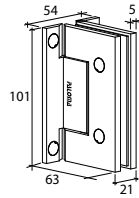

GAP 112

Glass Accessories Shower Hinge G/G BR 23380 (180°)

- 180° glass to glass
- double actions
- glass thickness: 10mm, 12mm
- max. door width: 1000mm / 2 hinges (10mm)
- max. door width: 800mm / 2 hinges (12mm)
- max. door weight: 50kg / 2 hinges
- max. door opening: ±80°
- self closing from approx 25°
- solid brass & stainless steel SUS 304
- PALOMA exclusive design
- chrome

GAP 113

Glass Accessories Shower Hinge G/G BR 23392 (90°)

- 90° glass to glass
- double actions
- glass thickness: 10mm, 12mm
- max. door width: 1000mm / 2 hinges (10mm)
- max. door width: 800mm / 2 hinges (12mm)
- max. door weight: 50kg / 2 hinges
- max. door opening: ±80°
- self closing from approx 25°
- solid brass & stainless steel SUS 304
- PALOMA exclusive design
- chrome

Narrow Gap, Wall Clearance 4mm

As Existing Gap 6.3mm

GAP 1242

Glass Accessories Shower Hinge G/G BR 10045 (135°)

- 135° glass to glass
- double actions
- glass thickness: 10mm, 12mm
- max. door width: 1000mm / 2 hinges
- max. door weight: 65kg / 2 hinges
- solid brass
- satin brass

Narrow Gap, Wall Clearance 3mm

As Existing Gap 6.3mm

GAP 1203

Glass Accessories Shower Hinge G/W BR 10037 (90°)

- 90° glass to wall
- double actions
- glass thickness: 10mm, 12mm
- max. door width: 1000mm / 2 hinges
- max. door weight: 65kg / 2 hinges
- solid brass & stainless steel SUS 304
- matte black