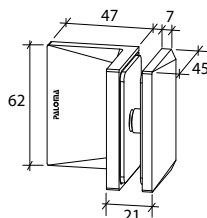

GAP 111

Glass Accessories Shower Hinge G/W BR 23344 (90°)

- 90° glass to wall
- double actions
- glass thickness: 10mm, 12mm
- max. door width: 1000mm / 2 hinges (10mm)
- max. door width: 800mm / 2 hinges (12mm)
- max. door weight: 50kg / 2 hinges
- max. door opening: ±80°
- self closing from approx 25°
- solid brass & stainless steel SUS 304
- PALOMA exclusive design
- chrome

GAP 112

Glass Accessories Shower Hinge G/G BR 23380 (180°)

- 180° glass to glass
- double actions
- glass thickness: 10mm, 12mm
- max. door width: 1000mm / 2 hinges (10mm)
- max. door width: 800mm / 2 hinges (12mm)
- max. door weight: 50kg / 2 hinges
- max. door opening: ±80°
- self closing from approx 25°
- solid brass & stainless steel SUS 304
- PALOMA exclusive design
- chrome

GAP 113

Glass Accessories Shower Hinge G/G BR 23392 (90°)

- 90° glass to glass
- double actions
- glass thickness: 10mm, 12mm
- max. door width: 1000mm / 2 hinges (10mm)
- max. door width: 800mm / 2 hinges (12mm)
- max. door weight: 50kg / 2 hinges
- max. door opening: ±80°
- self closing from approx 25°
- solid brass & stainless steel SUS 304
- PALOMA exclusive design
- chrome