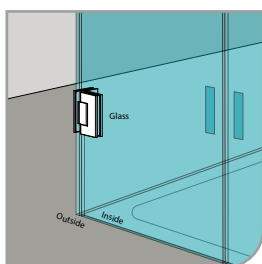

Narrow Gap, Wall Clearance 3mm

As Existing Gap 6.3mm

GAP 1214

Glass Accessories Shower Hinge G/W BR 10044 (90°)

- 90° glass to wall
- double actions
- glass thickness: 10mm, 12mm
- max. door width: 1000mm / 2 hinges
- max. door weight: 65kg / 2 hinges
- solid brass & stainless steel SUS 304
- brushed gunmetal

Narrow Gap, Wall Clearance 3mm

As Existing Gap 6.3mm

GAP 1224

Glass Accessories Shower Hinge G/G BR 10180 (180°)

- 180° glass to glass
- double actions
- glass thickness: 10mm, 12mm
- max. door width: 1000mm / 2 hinges
- max. door weight: 65kg / 2 hinges
- solid brass
- brushed gunmetal

GAP 1234

Glass Accessories Shower Hinge G/G BR 10092 (90°)

- 90° glass to glass
- double actions
- glass thickness: 10mm, 12mm
- max. door width: 1000mm / 2 hinges
- max. door weight: 65kg / 2 hinges
- solid brass & stainless steel SUS 304
- brushed gunmetal