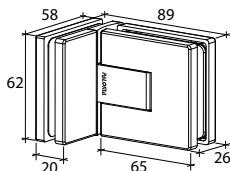

GAP 1334

Glass Accessories Shower Hinge G/G BR 10392 (90°)

- 90° glass to glass
- double actions
- glass thickness: 10mm, 12mm
- max. door width: 1000mm / 2 hinges
- max. door weight: 50kg / 2 hinges
- max. door opening: ±90°
- self closing from approx 25°
- solid brass & stainless steel SUS 304
- brushed gunmetal