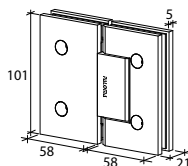

Narrow Gap, Wall Clearance 3mm

As Existing Gap 6.3mm

GAP 1211

Glass Accessories Shower Hinge G/W BR 10044 (90°)

- 90° glass to wall
- double actions
- glass thickness: 10mm, 12mm
- max. door width: 1000mm / 2 hinges
- max. door weight: 65kg / 2 hinges
- solid brass & stainless steel SUS 304
- chrome

GAP 1221

Glass Accessories Shower Hinge G/G BR 10180 (180°)

- 180° glass to glass
- double actions
- glass thickness: 10mm, 12mm
- max. door width: 1000mm / 2 hinges
- max. door weight: 65kg / 2 hinges
- solid brass
- chrome