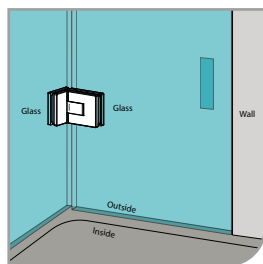

GAP 1334

Glass Accessories Shower Hinge G/G BR 10392 (90°)

- 90° glass to glass
- double actions
- glass thickness: 10mm, 12mm
- max. door width: 1000mm / 2 hinges
- max. door weight: 50kg / 2 hinges
- max. door opening: ±90°
- self closing from approx 25°
- solid brass & stainless steel SUS 304
- brushed gunmetal