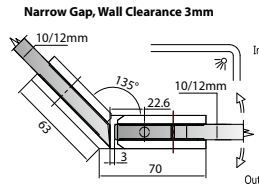

Narrow Gap, Wall Clearance 3mm

As Existing Gap 6.3mm

GAP 1224

Glass Accessories Shower Hinge G/G BR 10180 (180°)

- 180° glass to glass
- double actions
- glass thickness: 10mm, 12mm
- max. door width: 1000mm / 2 hinges
- max. door weight: 65kg / 2 hinges
- solid brass
- brushed gunmetal

GAP 1234

Glass Accessories Shower Hinge G/G BR 10092 (90°)

- 90° glass to glass
- double actions
- glass thickness: 10mm, 12mm
- max. door width: 1000mm / 2 hinges
- max. door weight: 65kg / 2 hinges
- solid brass & stainless steel SUS 304
- brushed gunmetal

GAP 1244

Glass Accessories Shower Hinge G/G BR 10045 (135°)

- 135° glass to glass
- double actions
- glass thickness: 10mm, 12mm
- max. door width: 1000mm / 2 hinges
- max. door weight: 65kg / 2 hinges
- solid brass
- brushed gunmetal