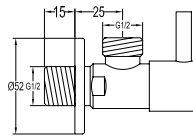

FCP 1877

Eolica 1/2" triangle valve

- brass
- chrome