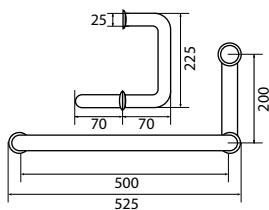

WTP 7811

Brass pop-up waste (without overflow)

- brass
- satin gold

TSP 7801

Brass toilet shower set

- brass shower head, full brass component
- brass flexible hose, revolflex 360°, 120cm, 1/2"
- full brass connector
- brass holder
- satin gold