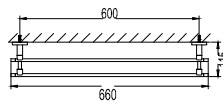

- brass
- titanium grey

BAP 8507

Aleena brass towel shelf 600mm

- brass
- titanium grey

BAP 8505

Aleena brass towel shelf 600mm

- brass
- titanium grey

BAP 8503