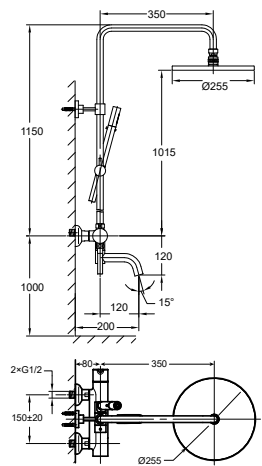

FCP 1809T

Eolica single lever bath / shower mixer
with rainshower
Brass - Titanium Grey