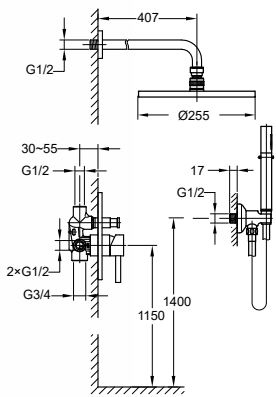

FCP 1827M

Eolica single lever concealed shower mixer
with rainshower and handshower
Brass - Matte Black