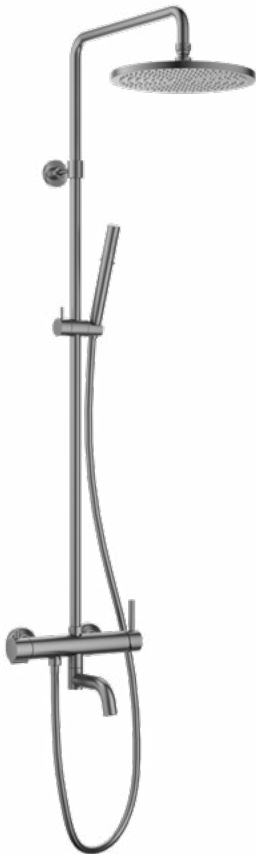

FCP 1816T

Eolica 4-hole bath/shower mixer deck-mounted

- 1-mode brass handshower
- easy clean shower spray
- brass flexible hose, revolflex 360°, 180cm
- brass handshower
- brass
- titanium grey

FCP 1806T

Eolica 5-hole bath/shower mixer deck-mounted

- 1-mode brass handshower
- easy clean shower spray
- brass flexible hose, revolflex 360°, 180cm
- brass handshower
- brass
- titanium grey

FCP 1805T

Eolica single lever bath/shower mixer floor-mounted

- 2-mode handshower
- easy clean shower spray
- PVC flexible hose, revolflex 360°, 150cm, 1/2"
- brass handshower
- pedestal with turnable adjustment
- brass
- titanium grey

FLP 8502

PVC flexible hose

- 1/2" connection
- length: 150cm
- PVC
- revolflex 360°
- titanium grey

FCP 1809T

Eolica single lever bath/shower mixer with rainshower

- designed to run 3 outlets
- brass rainshower, Ø25.5cm
- air-injection shower technology
- swivel bath spout 180°
- easy clean shower spray
- 2-mode brass handshower
- PVC flexible hose, revolflex 360°, 150cm, 1/2"
- overhead shower angle adjustable
- brass
- titanium grey