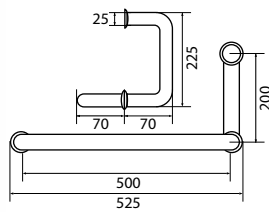

SHP 2203

Shower handle

- stainless steel SUS 304
- matte black