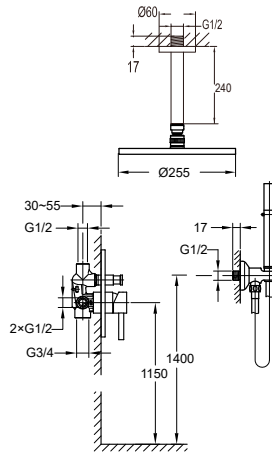

FCP 1827T + SAP 1201T

Eolica single lever concealed shower mixer with rainshower and handshower

- designed to run 2 outlets
- 2 inlets 1/2", 2 outlets 1/2"
- air-injection shower technology
- brass rainshower, Ø25.5cm
- easy clean shower spray
- 2-mode brass handshower
- PVC flexible hose, revolflex 360°, 150cm, 1/2"
- overhead shower angle adjustable
- brass
- titanium grey