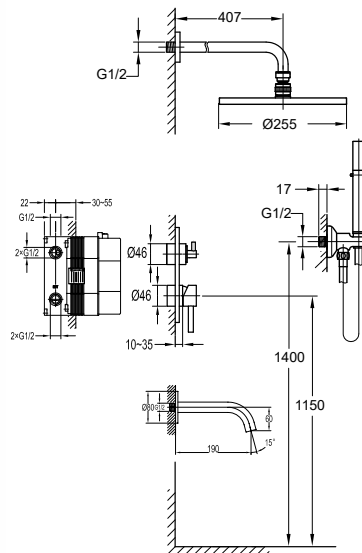

FCP 1829S

Eolica single lever concealed shower mixer with spout, rainshower and handshower

- designed to run 3 outlets
- 2 inlets 1/2", 3 outlets 1/2"
- air-injection shower technology
- brass rainshower, Ø25.5cm
- easy clean shower spray
- 2-mode brass handshower
- brass spout, 1/2" connection
- PVC flexible hose, revolflex 360°, 150cm, 1/2"
- overhead shower angle adjustable
- brass
- satin gold