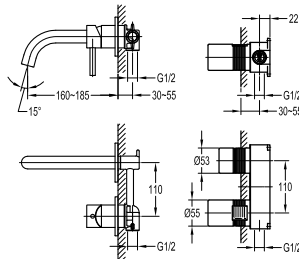

FCP 1835T

Eolica single lever concealed basin mixer

- solid brass construction
- brass
- titanium grey