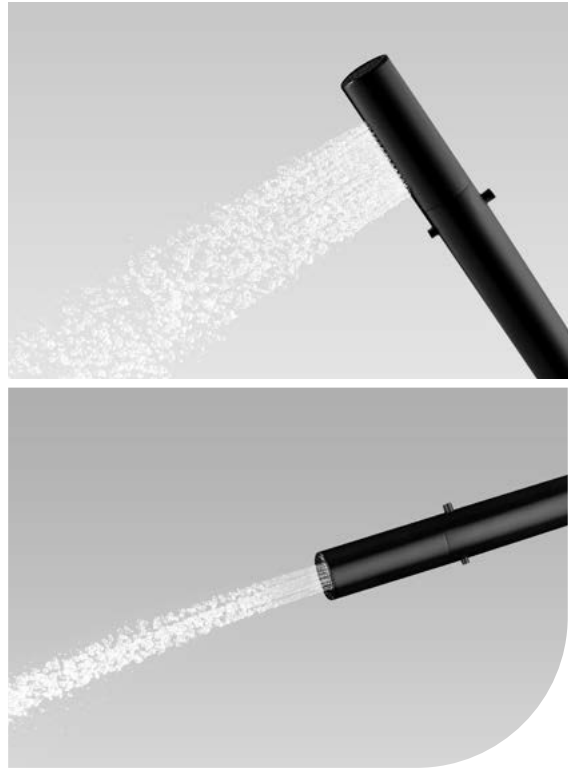

FCP 1827M

Eolica single lever concealed shower mixer
with rainshower and handshower
Brass - Matte Black