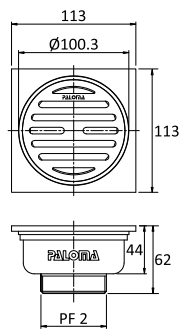

FDP 1106

Floor drain

- anti odour
- anti rat and roach
- pipe size: 2" - 3½"
- brass
- chrome