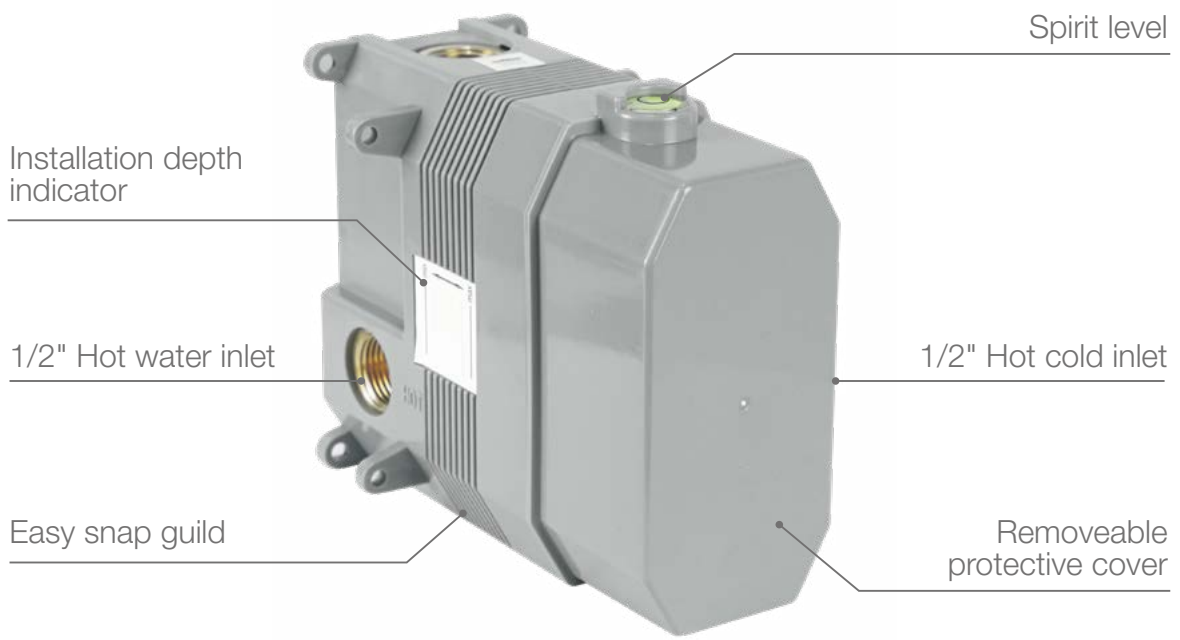

Air-Injection rainshower

Infuse air into water to create soft and full rain droplets.

Water-saving

Environmentally friendly by the efficient use of water.

Easy to clean

Silica gel spout, easy to clean and anti-clog.

SMARTBOX

SMARTBOX makes the wall-embedding simple and clear. SMARTBOX has multiple fixing and locking ways. Thus it is suitable for any wall structure. SMARTBOX can match other handles or cover plates of concealed 4-way and 5-way mixer with diverter.