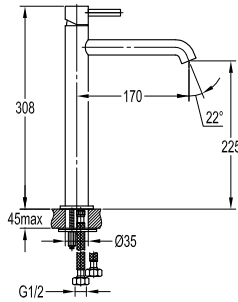

BAP 7601

Callista brass single towel bar 600mm
Brass - Everose Gold

BAP 7603

Callista brass double towel shelf 600mm
Brass - Everose Gold

FCP 1841E

Eolica single lever monobloc basin mixer

- knitted hoses, 40cm, 1/2"
- brass
- everose gold