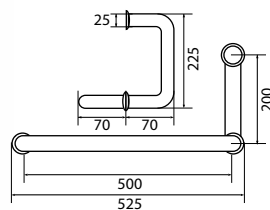

SHP 2201

Shower handle

- stainless steel SUS 304
- polished