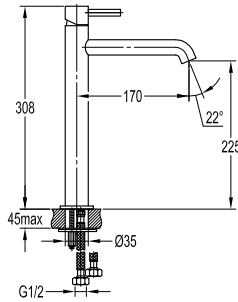

FCP 1843

Eolica single lever monobloc basin mixer

- knitted hoses, 40cm, 1/2"
- brass
- chrome