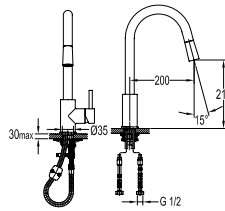

Eolica single lever pillar sink mixer

- swivel spout 180°
- knitted hose, 60cm, 1/2"
- brass
- chrome

FCP 1852

Eolica single lever pillar sink mixer

- swivel spout 360°
- aerated spray / power spray
- knitted hose, 60cm, 1/2"
- brass
- chrome