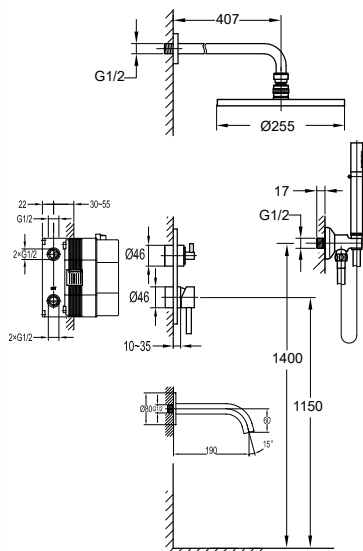

FCP 1829T

Eolica single lever concealed shower mixer with spout, rainshower and handshower

- designed to run 3 outlets
- 2 inlets 1/2", 3 outlets 1/2"
- air-injection shower technology
- brass rainshower, Ø25.5cm
- easy clean shower spray
- 2-mode brass handshower
- brass spout, 1/2" connection
- PVC flexible hose, revolflex 360°, 150cm, 1/2"
- overhead shower angle adjustable
- brass
- titanium grey