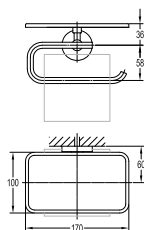

BAP 8522

Aleena brass toilet roll holder

- brass
- titanium grey