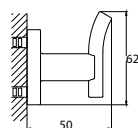

- brass
- satin gold

BAP 7803

Aleena brass double towel bar 600mm

- brass
- satin gold

BAP 7801

Aleena brass single towel bar 600mm

- brass
- satin gold

BAP 7814