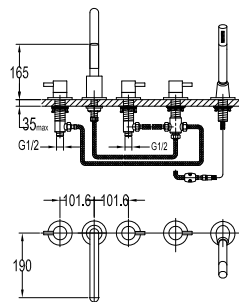

Eolica two-handle 8" basin mixer

- brass
- everose gold

FCP 1816E

Eolica 4-hole bath/shower mixer deck-mounted

- 1-mode brass handshower
- easy clean shower spray
- brass flexible hose, revolflex 360°, 180cm
- brass handshower
- brass
- everose gold