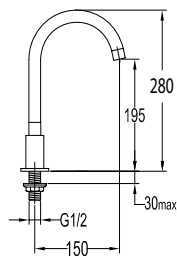

FCP 1861

Eolica 1/2" pillar sink tap

- brass
- chrome