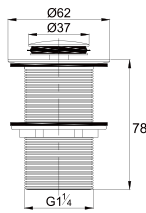

Eolica 1/2" wall sink tap

- brass
- satin gold

BTP 7801

Brass basin bottle-trap (with pop-up pipe) with checkout

- brass
- satin gold

WTP 7801

Brass pop-up waste (with overflow)

- brass
- satin gold