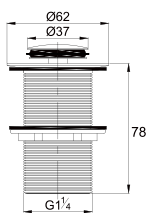

BTP 8501

Brass basin bottle-trap (with pop-up pipe) with checkout

- brass
- titanium grey

WTP 8501

Brass pop-up waste (with overflow)

- brass
- titanium grey

WTP 8511

Brass pop-up waste (without overflow)