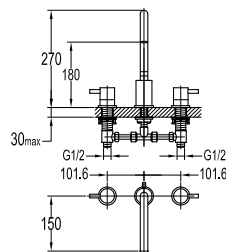

FCP 1836E

Eolica two-handle 8" basin mixer

- brass
- everose gold