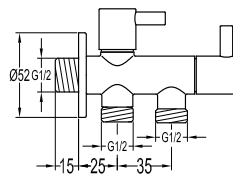

FCP 7878

Eolica 1/2" two-way triangle valve

- brass
- satin gold