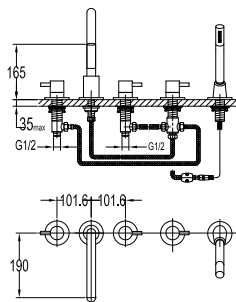

FCP 1816T

Eolica 4-hole bath/shower mixer deck-mounted

- 1-mode brass handshower
- easy clean shower spray
- brass flexible hose, revolflex 360°, 180cm
- brass handshower
- brass
- titanium grey

FCP 1806T