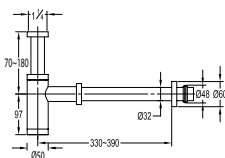

- brass
- titanium grey

FCP 8578

Eolica 1/2" two-way triangle valve

- brass
- titanium grey

TSP 8501

Brass toilet shower set

- brass shower head, full brass component
- brass flexible hose, revolflex 360°, 120cm, 1/2"
- full brass connector
- brass holder
- titanium grey