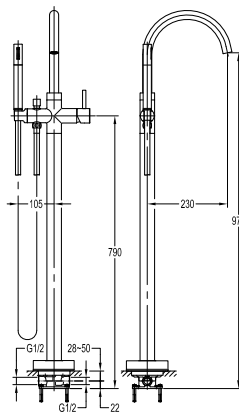

FCP 1816T

Eolica 4-hole bath/shower mixer deck-mounted

- 1-mode brass handshower
- easy clean shower spray
- brass flexible hose, revolflex 360°, 180cm
- brass handshower
- brass
- titanium grey

FCP 1806T

Eolica 5-hole bath/shower mixer deck-mounted

- 1-mode brass handshower
- easy clean shower spray
- brass flexible hose, revolflex 360°, 180cm
- brass handshower
- brass
- titanium grey

FCP 1805T

Eolica single lever bath/shower mixer floor-mounted