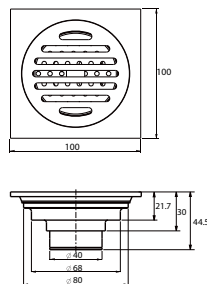

FDP 3101

Floor drain

- flood resistant
- anti odour
- anti rat and roach
- pipe size: 1½" - 3½"
- brass
- chrome