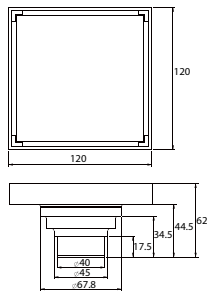

FCP 1862

Eolica 1/2" wall sink tap

- brass
- chrome

FDP 2101

Floor drain

- tile insert reversible
- flood resistant
- anti odour
- anti rat and roach
- pipe size: 1½" - 3½"
- brass
- chrome

FDP 2102

Floor drain