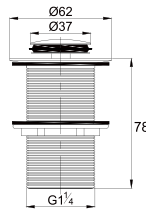

WTP 9211

Brass pop-up waste (without overflow)

- brass
- matte black