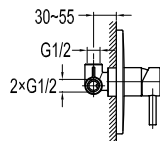

FCP 1826E

Eolica single lever concealed shower mixer with rainshower

- 2 inlets / 1 outlet, 1/2"
- air-injection shower technology
- brass shower head Ø25.5cm
- easy clean shower spray
- overhead shower angle adjustable
- brass
- everose gold