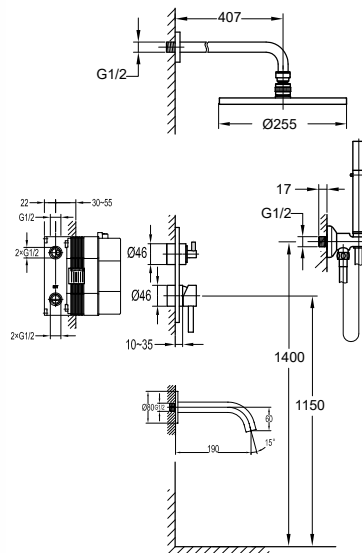

FCP 1829E

Eolica single lever concealed shower mixer with spout, rainshower and handshower

- designed to run 3 outlets
- 2 inlets 1/2", 3 outlets 1/2"
- air-injection shower technology
- brass rainshower, Ø25.5cm
- easy clean shower spray
- 2-mode brass handshower
- brass spout, 1/2" connection
- PVC flexible hose, revoflex 360°, 150cm, 1/2"
- overhead shower angle adjustable
- brass
- everose gold