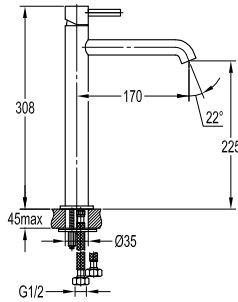

FCP 1843S

Eolica single lever monobloc basin mixer

- knitted hoses, 40cm, 1/2"
- brass
- satin gold