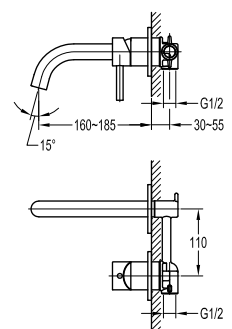

FCP 1835S

Eolica single lever concealed
basin mixer
Brass - Satin Gold