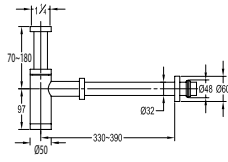

BTP 9201

Brass basin bottle-trap (with pop-up pipe) with checkout

- brass
- matte black