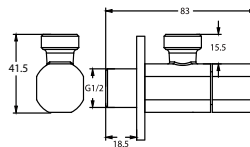

FCP 9191

Gallant 1/2" angle valve

- brass
- matte black