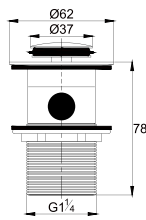

Eolica 1/2" wall sink tap

- brass
- satin gold

BTP 7801

Brass basin bottle-trap (with pop-up pipe) with checkout

- brass
- satin gold

WTP 7801

Brass pop-up waste (with overflow)

- brass
- satin gold