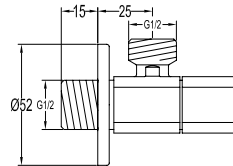

FCP 7877

Gallant 1/2" triangle valve

- brass
- satin gold