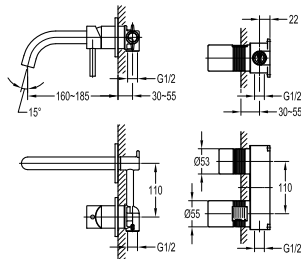

FCP 1835S

Eolica single lever concealed basin mixer

- solid brass construction
- brass
- satin gold