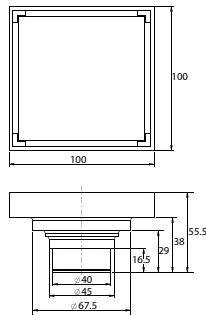

Toilet shower set 2-spray

- 2-mode shower head
- PVC flexible hose, revolflex 360°, 120cm, 1/2"
- full brass connector
- ABS
- matte black

TSP 9201

Brass toilet shower set

- brass shower head, full brass component
- brass flexible hose, revolflex 360°, 120cm, 1/2"
- full brass connector
- brass holder
- matte black