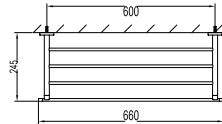

FDP 9103

Floor drain

- flood resistant
- anti odour
- anti rat and roach
- pipe size: 1½" - 3½"
- brass
- matte black

BAP 9307

Aleena brass towel shelf 600mm
· brass
· matte black

BAP 9305

Aleena brass towel shelf 600mm
· brass
· matte black