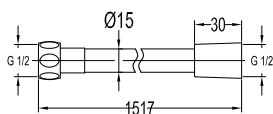

FLP 7205

1. **PVC flexible hose**
2. 1/2" connection
   - length: 150cm
   - PVC
   - revolflex 360°
   - everose gold