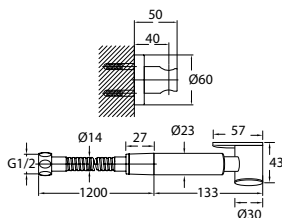

- brass
- titanium grey

FCP 8578

Eolica 1/2" two-way triangle valve

- brass
- titanium grey

TSP 8501

Brass toilet shower set

- brass shower head, full brass component
- brass flexible hose, revolflex 360°, 120cm, 1/2"
- full brass connector
- brass holder
- titanium grey