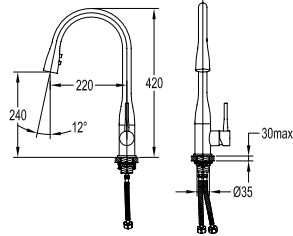

FCP 1852M

Eolica single lever pillar sink mixer

- swivel spout 360°
- aerated spray / power spray
- kitted hose, 60cm, 1/2"
- brass
- matte black