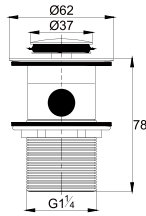

FCP 9262

Eolica 1/2" wall sink tap

- brass
- matte black

BTP 9201

Brass basin bottle-trap (with pop-up pipe) with checkout

- brass
- matte black

WTP 9201

Brass pop-up waste (with overflow)