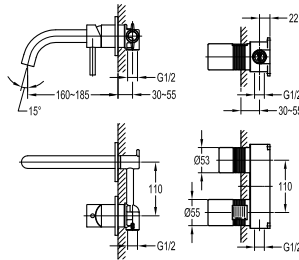

FCP 1835E

Eolica single lever concealed basin mixer

- solid brass construction
- brass
- everose gold