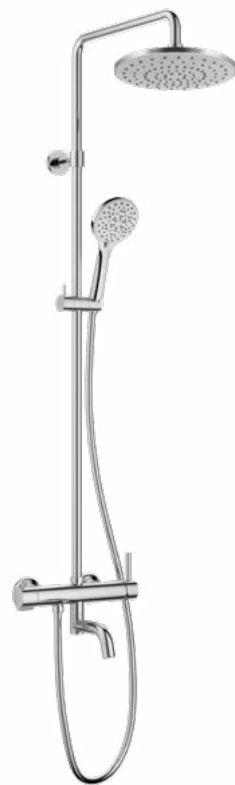

BAP 7622

Callista brass toilet roll holder
· brass
· everose gold

EOLICA

DIAMOND CHROME

Series

FCP 1841
Eolica single lever monobloc
basin mixer
Brass - Chrome

WTP 2201
Brass pop-up waste
(with overflow)
Brass - Chrome

WTP 2211
Brass pop-up waste
(without overflow)
Brass - Chrome

FCP 1835
 Eolica single lever concealed
 basin mixer
 Brass - Chrome

FCP 1809
Eolica single lever bath / shower
mixer with rainshower
Brass - Chrome

FCP 1841

Eolica single lever monobloc basin mixer

- knitted hoses, 40cm, 1/2"
- brass
- chrome

FCP 1843

Eolica single lever monobloc basin mixer

- knitted hoses, 40cm, 1/2"
- brass
- chrome

FCP 1835

Eolica single lever concealed basin mixer

- solid brass construction
- brass
- chrome

FCP 1836

Eolica two-handle 8" basin mixer

- brass
- chrome

FCP 1816

Eolica 4-hole bath/shower mixer deck-mounted

- 1-mode brass handshower
- easy clean shower spray
- brass flexible hose, revolflex 360°, 180cm
- brass handshower
- brass
- chrome