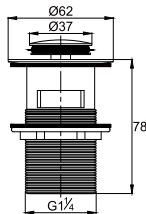

WTP 2201

Brass pop-up waste (with overflow)

- brass
- chrome