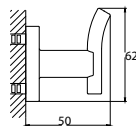

BAP 9314

Aleena brass robe hook
· brass
· matte black