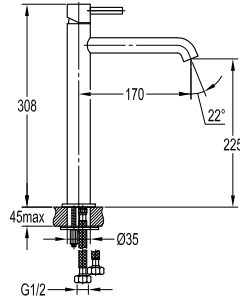

HSP 9301
Brass handshower 2-spray
Brass - Matte Black

FCP 1841M

Eolica single lever monobloc basin mixer

- knitted hoses, 40cm, 1/2"
- brass
- matte black

FCP 1843M

Eolica single lever monobloc basin mixer