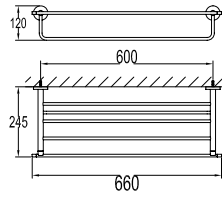

BAP 9307

Aleena brass towel shelf 600mm
· brass
· matte black