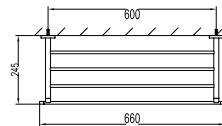

- brass
- titanium grey

BAP 8507

Aleena brass towel shelf 600mm

- brass
- titanium grey

BAP 8505

Aleena brass towel shelf 600mm

- brass
- titanium grey

BAP 8503