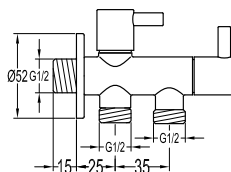

- brass
- titanium grey

FCP 8578

Eolica 1/2" two-way triangle valve

- brass
- titanium grey

TSP 8501

Brass toilet shower set

- brass shower head, full brass component
- brass flexible hose, revolflex 360°, 120cm, 1/2"
- full brass connector
- brass holder
- titanium grey