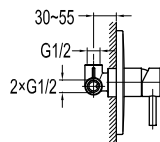

FCP 1826M

Eolica single lever concealed shower mixer with rainshower

- 2 inlets / 1 outlet, 1/2"
- air-injection shower technology
- brass shower head Ø25.5cm
- easy clean shower spray
- overhead shower angle adjustable
- brass
- matte black