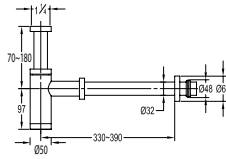

BTP 7801

Brass basin bottle-trap (with pop-up pipe) with checkout

- brass
- satin gold