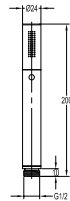

HSP 9301

Brass handshower 2-spray

- 2-mode handshower
- brass
- matte black