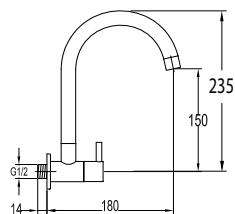

FCP 9262

Eolica 1/2" wall sink tap

- brass
- matte black