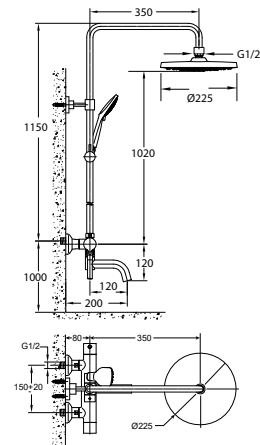

FCP 1809
Eolica single lever bath / shower
mixer with rainshower
Brass - Chrome