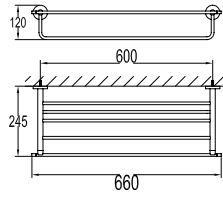

BAP 7807

Aleena brass towel shelf 600mm

- brass
- satin gold