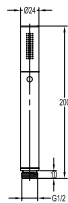

HSP 8501

Brass handshower 2-spray

- 2-mode handshower
- brass
- titanium grey