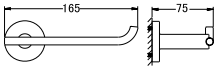

BAP 7815

Aleena brass toilet roll holder

- brass
- satin gold