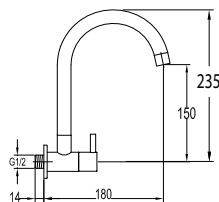

FCP 1853

Eolica single lever pillar sink mixer with pull-down sprayhead

- swivel spout 120°
- aerated spray / power spray
- knitted hose, 60cm, 1/2"
- brass
- chrome

FCP 1861

Eolica 1/2" pillar sink tap

- brass
- chrome