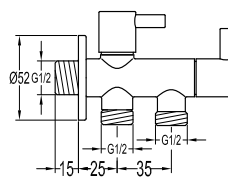

FLP 9101

Brass flexible hose

- 1/2" connection
- length: 150cm
- brass
- revolflex 360°
- matte black

FCP 9191

Gallant 1/2" angle valve

- brass
- matte black

FCP 9278

Eolica 1/2" two-way triangle valve