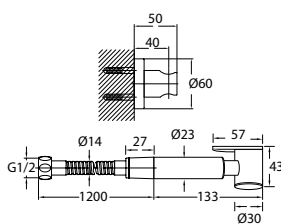

HSP 7101

- Brass handshower**
- 1-mode handshower
 - brass
 - everose gold

FLP 7205

- PVC flexible hose**
- 1/2" connection
 - length: 150cm
 - PVC
 - revolflex 360°
 - everose gold

HHP 7201

- Brass handshower holder**
- universal coupling
 - angle-adjustable
 - brass
 - everose gold