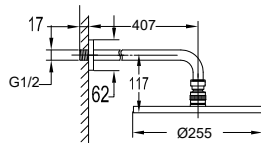

FCP 1826S

Eolica single lever concealed shower mixer with rainshower

- 2 inlets / 1 outlet, 1/2"
- air-injection shower technology
- brass shower head Ø25.5cm
- easy clean shower spray
- overhead shower angle adjustable
- brass
- satin gold