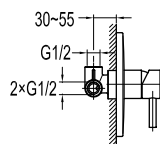

FCP 1826T

Eolica single lever concealed shower mixer with rainshower

- 2 inlets / 1 outlet, 1/2"
- air-injection shower technology
- brass shower head Ø25.5cm
- easy clean shower spray
- overhead shower angle adjustable
- brass
- titanium grey