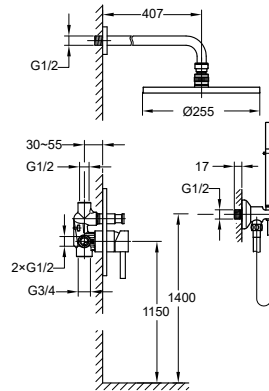

FCP 1827E

Eolica single lever concealed shower mixer with rainshower and handshower

- designed to run 2 outlets
- 2 inlets 1/2", 2 outlets 1/2"
- air-injection shower technology
- brass rainshower, Ø25.5cm
- easy clean shower spray
- 2-mode brass handshower
- PVC flexible hose, revoflex 360°, 150cm, 1/2"
- overhead shower angle adjustable
- brass
- everose gold