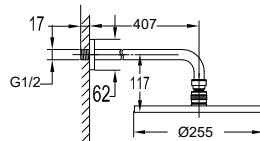

FCP 1826M

Eolica single lever concealed shower mixer with rainshower

- 2 inlets / 1 outlet, 1/2"
- air-injection shower technology
- brass shower head Ø25.5cm
- easy clean shower spray
- overhead shower angle adjustable
- brass
- matte black