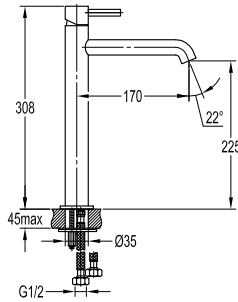

FCP 1843T

Eolica single lever monobloc basin mixer

- knitted hoses, 40cm, 1/2"
- brass
- titanium grey