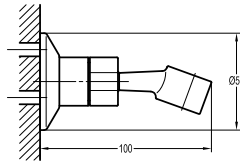

HSP 7801

Brass handshower 2-spray

- 2-mode handshower
- brass
- satin gold

HHP 7801

Handshower holder

- universal coupling
- brass
- satin gold