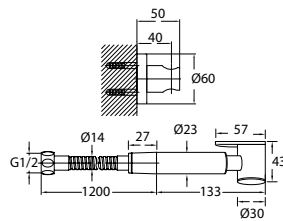

WTP 7811

Brass pop-up waste (without overflow)

- brass
- satin gold

TSP 7801

Brass toilet shower set

- brass shower head, full brass component
- brass flexible hose, revolflex 360°, 120cm, 1/2"
- full brass connector
- brass holder
- satin gold