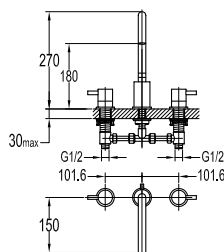

FCP 1836S

Eolica two-handle 8" basin mixer

- brass
- satin gold