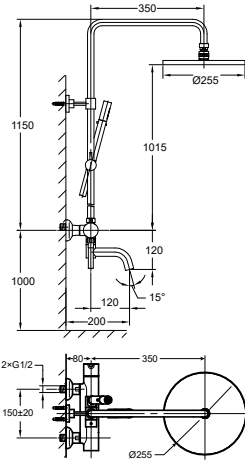

FCP 1809S

Eolica single lever bath/shower mixer with rainshower

- designed to run 3 outlets
- brass rainshower, Ø25.5cm
- air-injection shower technology
- swivel bath spout 180°
- easy clean shower spray
- 2-mode brass handshower
- PVC flexible hose, revolflex 360°, 150cm, 1/2"
- overhead shower angle adjustable
- brass
- satin gold