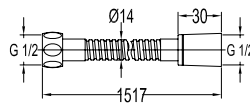

FLP 9101

Brass flexible hose

- 1/2" connection
- length: 150cm
- brass
- revolflex 360°
- matte black