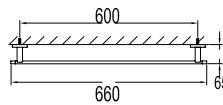

BAP 7601

Callista brass single towel bar 600mm
· brass
· everose gold