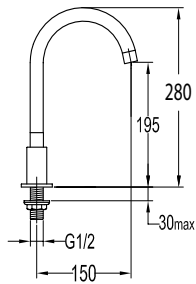

- brass
- matte black

FCP 1852M

Eolica single lever pillar sink mixer

- swivel spout 360°
- aerated spray / power spray
- kitted hose, 60cm, 1/2"
- brass
- matte black

FCP 9261

Eolica 1/2" pillar sink tap

- brass
- matte black