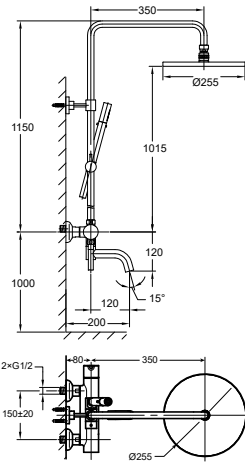

FCP 1809T

Eolica single lever bath/shower mixer with rainshower

- designed to run 3 outlets
- brass rainshower, Ø25.5cm
- air-injection shower technology
- swivel bath spout 180°
- easy clean shower spray
- 2-mode brass handshower
- PVC flexible hose, revolflex 360°, 150cm, 1/2"
- overhead shower angle adjustable
- brass
- titanium grey

FCP 1826T

Eolica single lever concealed shower mixer with rainshower

- 2 inlets / 1 outlet, 1/2"
- air-injection shower technology
- brass shower head Ø25.5cm
- easy clean shower spray
- overhead shower angle adjustable
- brass
- titanium grey