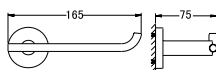

Aleena brass double towel bar 600mm

- brass
- titanium grey

BAP 8501

Aleena brass single towel bar 600mm

- brass
- titanium grey

BAP 8514

Aleena brass robe hook

- brass
- titanium grey