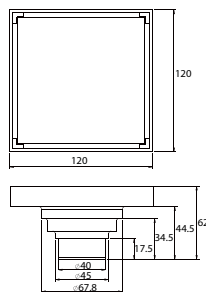

FDP 9102

Floor drain

- tile insert reversible
- flood resistant
- anti odour
- anti rat and roach
- pipe size: 1½" - 4"
- brass
- matte black