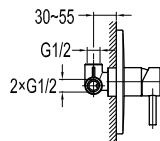

FCP 1826S

Eolica single lever concealed shower mixer with rainshower

- 2 inlets / 1 outlet, 1/2"
- air-injection shower technology
- brass shower head Ø25.5cm
- easy clean shower spray
- overhead shower angle adjustable
- brass
- satin gold