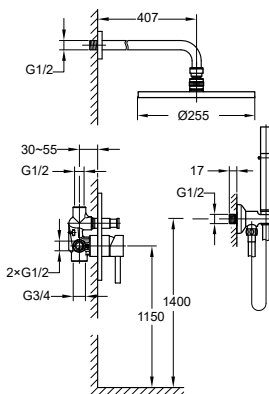

FCP 1827T

Eolica single lever concealed shower mixer with rainshower and handshower

- designed to run 2 outlets
- 2 inlets 1/2", 2 outlets 1/2"
- air-injection shower technology
- brass rainshower, Ø25.5cm
- easy clean shower spray
- 2-mode brass handshower
- PVC flexible hose, revolflex 360°, 150cm, 1/2"
- overhead shower angle adjustable
- brass
- titanium grey