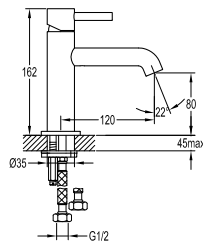

FCP 1841S

Eolica single lever monobloc basin mixer

- knitted hoses, 40cm, 1/2"
- brass
- satin gold