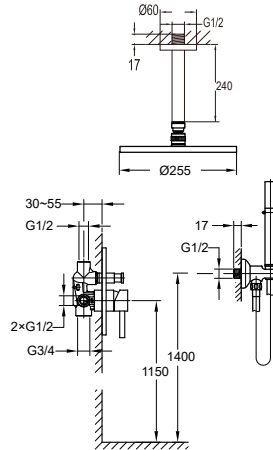

FCP 1827T + SAP 9337

Eolica single lever concealed shower mixer with rainshower and handshower

- designed to run 2 outlets
- 2 inlets 1/2", 2 outlets 1/2"
- air-injection shower technology
- brass rainshower, Ø25.5cm
- easy clean shower spray
- 2-mode brass handshower
- PVC flexible hose, revolflex 360°, 150cm, 1/2"
- overhead shower angle adjustable
- brass
- matte black

HSP 9301

Brass handshower 2-spray

- 2-mode handshower
- brass
- matte black

SAP 9337

Shower arm ceiling-mounted

- 1/2" connection
- brass
- matte black