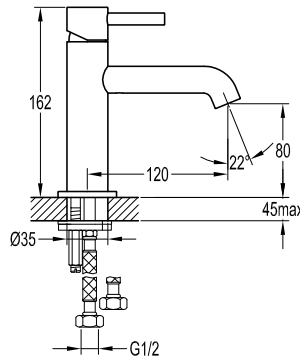

FCP 1841M
Eolica single lever monobloc
basin mixer
Brass - Matte Black