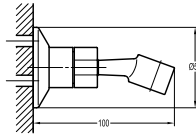

HHP 9301

Brass handshower holder

- universal coupling
- angle-adjustable
- brass
- matte black