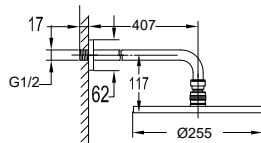

FCP 1826E

Eolica single lever concealed shower mixer with rainshower

- 2 inlets / 1 outlet, 1/2"
- air-injection shower technology
- brass shower head Ø25.5cm
- easy clean shower spray
- overhead shower angle adjustable
- brass
- everose gold