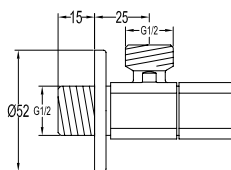

FCP 8577

Gallant 1/2" triangle valve

- brass
- titanium grey