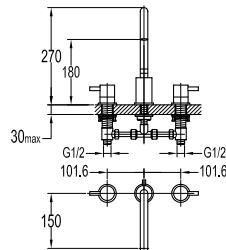

- knitted hoses, 40cm, 1/2"
- brass
- matte black

FCP 1835M

Eolica single lever concealed basin mixer

- solid brass construction
- brass
- matte black

FCP 1836M

Eolica two-handle 8" basin mixer

- brass
- matte black