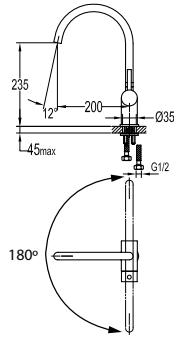

TSP 3111

Toilet shower set 2-spray

- 2-mode shower head
- PVC flexible hose, revolflex 360°, 120cm, 1/2"
- full brass connector
- ABS
- chrome

SHP 2201

Shower handle

- stainless steel SUS 304
- polished

FCP 1851