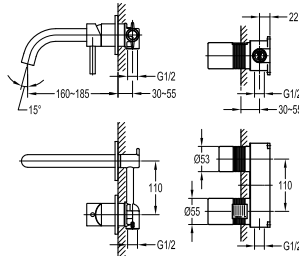

- knitted hoses, 40cm, 1/2"
- brass
- matte black

FCP 1835M

Eolica single lever concealed basin mixer

- solid brass construction
- brass
- matte black

FCP 1836M

Eolica two-handle 8" basin mixer

- brass
- matte black