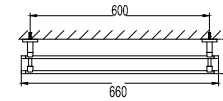

BAP 7803

Aleena brass double towel bar 600mm

- brass
- satin gold