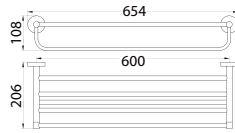

BAP 2107

Dakota towel shelf 600mm
· brass + SUS 304
· chrome