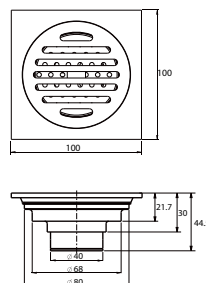

FDP 9103

Floor drain

- flood resistant
- anti odour
- anti rat and roach
- pipe size: 1½" - 3½"
- brass
- matte black