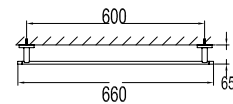

BAP 9301

Aleena brass single towel bar 600mm
· brass
· matte black