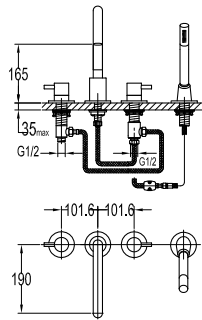

- knitted hoses, 40cm, 1/2"
- brass
- titanium grey

FCP 1835T

Eolica single lever concealed basin mixer

- solid brass construction
- brass
- titanium grey

FCP 1836T

Eolica two-handle 8" basin mixer

- brass
- titanium grey