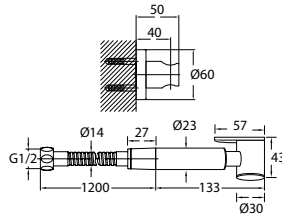

Toilet shower set 2-spray

- 2-mode shower head
- PVC flexible hose, revolflex 360°, 120cm, 1/2"
- full brass connector
- ABS
- matte black

TSP 9201

Brass toilet shower set

- brass shower head, full brass component
- brass flexible hose, revolflex 360°, 120cm, 1/2"
- full brass connector
- brass holder
- matte black