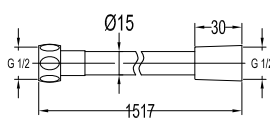

FLP 8502

PVC flexible hose

- 1/2" connection
- length: 150cm
- PVC
- revolflex 360°
- titanium grey