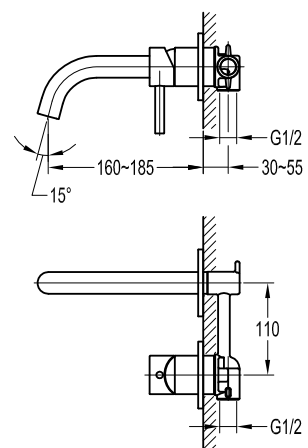

FCP 1835E

Eolica single lever concealed
basin mixer
Brass - Everose Gold