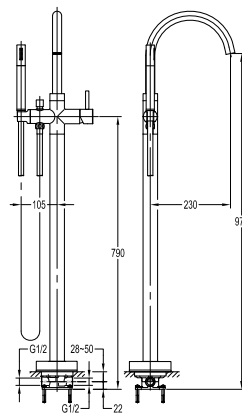

FCP 1805S

Eolica single lever bath/shower mixer floor-mounted

- 2-mode handshower
- easy clean shower spray
- PVC flexible hose, revolflex 360°, 150cm, 1/2"
- brass handshower
- pedestal with turnable adjustment
- brass
- satin gold