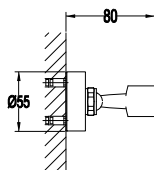

HSP 7101

- Brass handshower**
- 1-mode handshower
 - brass
 - everose gold

FLP 7205

- PVC flexible hose**
- 1/2" connection
 - length: 150cm
 - PVC
 - revolflex 360°
 - everose gold

HHP 7201

- Brass handshower holder**
- universal coupling
 - angle-adjustable
 - brass
 - everose gold