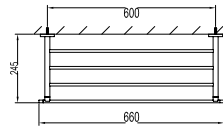

SHP 2202

Shower handle

- stainless steel SUS 304
- satin gold

BAP 7807

Aleena brass towel shelf 600mm

- brass
- satin gold

BAP 7805

Aleena brass towel shelf 600mm