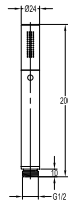

HSP 7801

Brass handshower 2-spray

- 2-mode handshower
- brass
- satin gold