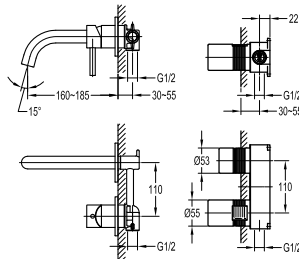

FCP 1841

Eolica single lever monobloc basin mixer

- knitted hoses, 40cm, 1/2"
- brass
- chrome

FCP 1843

Eolica single lever monobloc basin mixer

- knitted hoses, 40cm, 1/2"
- brass
- chrome

FCP 1835

Eolica single lever concealed basin mixer