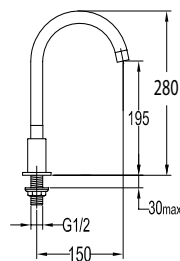

FCP 7861

Eolica 1/2" pillar sink tap

- brass
- satin gold