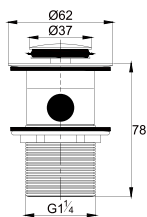

WTP 8501

Brass pop-up waste (with overflow)

- brass
- titanium grey