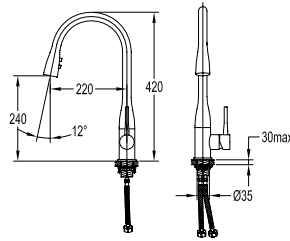

TSP 3111

Toilet shower set 2-spray

- 2-mode shower head
- PVC flexible hose, revolflex 360°, 120cm, 1/2"
- full brass connector
- ABS
- chrome

SHP 2201

Shower handle

- stainless steel SUS 304
- polished

FCP 1851

Eolica single lever pillar sink mixer

- swivel spout 180°
- knitted hose, 60cm, 1/2"
- brass
- chrome

FCP 1852

Eolica single lever pillar sink mixer

- swivel spout 360°
- aerated spray / power spray
- knitted hose, 60cm, 1/2"
- brass
- chrome