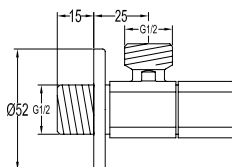

FCP 7677

1. **Gallant 1/2" triangle valve**
2. brass
   - everose gold