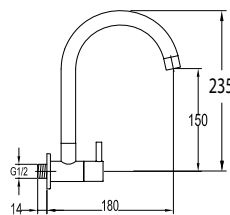

FCP 7862

Eolica 1/2" wall sink tap

- brass
- satin gold