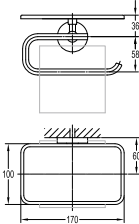

BAP 7822

Aleena brass toilet roll holder

- brass
- satin gold