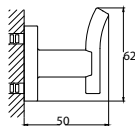

Aleena brass double towel bar 600mm

- brass
- titanium grey

BAP 8501

Aleena brass single towel bar 600mm

- brass
- titanium grey

BAP 8514

Aleena brass robe hook

- brass
- titanium grey