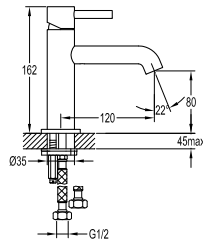

BAP 7601

Callista brass single towel bar 600mm
Brass - Everose Gold

BAP 7603

Callista brass double towel shelf 600mm
Brass - Everose Gold

FCP 1841E

Eolica single lever monobloc basin mixer

- knitted hoses, 40cm, 1/2"
- brass
- everose gold