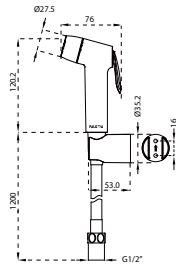

TSP 3113

Toilet shower set 2-spray

- 2-mode shower head
- PVC flexible hose, revolflex 360°, 120cm, 1/2"
- full brass connector
- ABS
- matte black