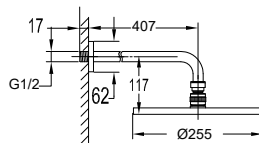

FCP 1826T

Eolica single lever concealed shower mixer with rainshower

- 2 inlets / 1 outlet, 1/2"
- air-injection shower technology
- brass shower head Ø25.5cm
- easy clean shower spray
- overhead shower angle adjustable
- brass
- titanium grey