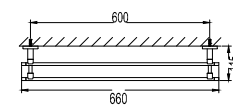

FDP 9103

Floor drain

- flood resistant
- anti odour
- anti rat and roach
- pipe size: 1½" - 3½"
- brass
- matte black

BAP 9307

Aleena brass towel shelf 600mm
· brass
· matte black

BAP 9305

Aleena brass towel shelf 600mm
· brass
· matte black