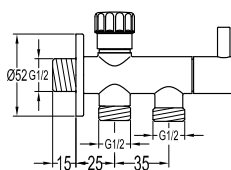

FCP 1878

Eolica 1/2" two-way triangle valve

- brass
- chrome