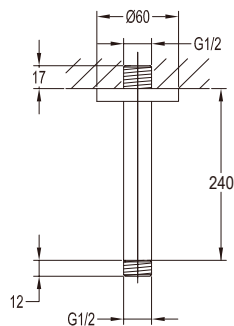

SAP 1201T

Shower arm ceiling-mounted

- 1/2" connection
- brass
- titanium grey