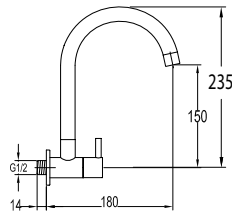

Eolica 1/2" pillar sink tap

- brass
- chrome

FCP 1862

Eolica 1/2" wall sink tap

- brass
- chrome

FCP 1851

Eolica single lever pillar sink mixer

- swivel spout 180°
- knitted hose, 60cm, 1/2"
- brass
- chrome