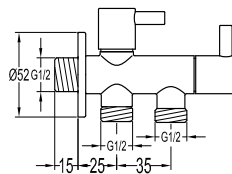

FCP 7678

Eolica 1/2" two-way triangle valve

- brass
- everose gold