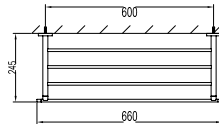

BAP 7605

Callista brass towel shelf 600mm
· brass
· everose gold