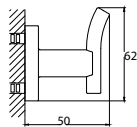

BAP 9314

Aleena brass robe hook

- brass
- matte black