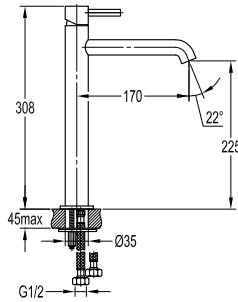

FCP 1843E

Eolica single lever monobloc basin mixer

- knitted hoses, 40cm, 1/2"
- brass
- everose gold