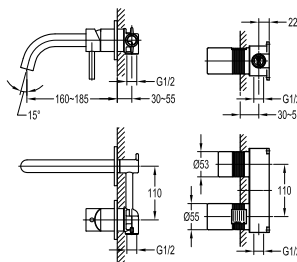

FCP 1843

Eolica single lever monobloc basin mixer

- knitted hoses, 40cm, 1/2"
- brass
- chrome

FCP 1836

Eolica two-handle 8" basin mixer

- brass
- chrome

FCP 1835

Eolica single lever concealed basin mixer