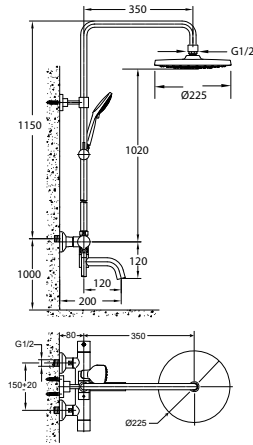

FCP 1843

Eolica single lever monobloc basin mixer

- knitted hoses, 40cm, 1/2"
- brass
- chrome

FCP 1836

Eolica two-handle 8" basin mixer

- brass
- chrome

FCP 1835

Eolica single lever concealed basin mixer

- solid brass construction
- brass
- chrome

FCP 1806

Eolica 5-hole bath/shower mixer deck-mounted

- 1-mode brass handshower
- easy clean shower spray
- brass flexible hose, revolflex 360°, 180cm
- brass handshower
- brass
- chrome