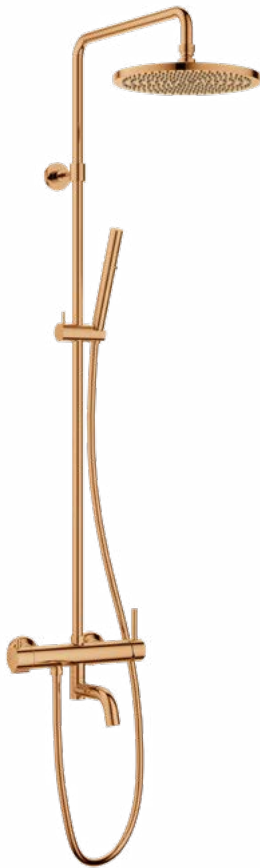

BAP 7601

Callista brass single towel bar 600mm
Brass - Everose Gold

BAP 7603

Callista brass double towel shelf 600mm
Brass - Everose Gold

FCP 1841E

Eolica single lever monobloc basin mixer

- knitted hoses, 40cm, 1/2"
- brass
- everose gold

FCP 1843E

Eolica single lever monobloc basin mixer

- knitted hoses, 40cm, 1/2"
- brass
- everose gold

FCP 1836E

Eolica two-handle 8" basin mixer

- brass
- everose gold

FCP 1835E

Eolica single lever concealed basin mixer

- solid brass construction
- brass
- everose gold

FCP 1806E

Eolica 5-hole bath/shower mixer deck-mounted

- 1-mode brass handshower
- easy clean shower spray
- brass flexible hose, revolflex 360°, 180cm
- brass handshower
- brass
- everose gold

FCP 1809E

Eolica single lever bath/shower mixer with rainshower

- designed to run 3 outlets
- brass rainshower, Ø25.5cm
- air-injection shower technology
- swivel bath spout 180°
- easy clean shower spray
- 2-mode brass handheld shower
- PVC flexible hose, revolflex 360°, 150cm, 1/2"
- overhead shower angle adjustable
- brass
- everose gold