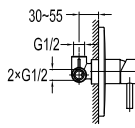

FCP 1826

Eolica single lever concealed shower mixer with rainshower

- 2 inlets / 1 outlet, 1/2"
- air-injection shower technology
- ABS shower head Ø22.5cm
- easy clean shower spray
- overhead shower angle adjustable
- brass
- chrome