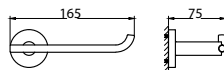

BAP 7615

Callista brass toilet roll holder
· brass
· everose gold