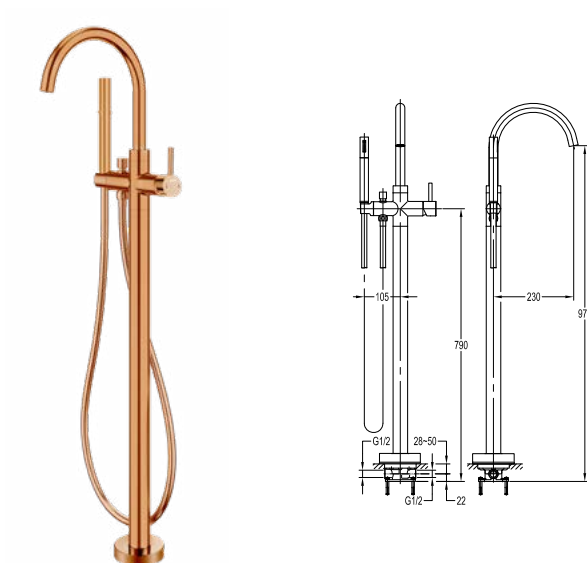

FCP 1827E

Eolica single lever concealed shower mixer with rainshower and handheld shower

- designed to run 2 outlets
- 2 inlets 1/2", 2 outlets 1/2"
- air-injection shower technology
- brass rainshower, Ø25.5cm
- easy clean shower spray
- 2-mode brass handheld shower
- PVC flexible hose, revolflex 360°, 150cm, 1/2"
- overhead shower angle adjustable
- brass
- everose gold

FCP 1826E

Eolica single lever concealed shower mixer with rainshower

- 2 inlets / 1 outlet, 1/2"
- air-injection shower technology
- brass shower head Ø25.4cm
- easy clean shower spray
- overhead shower angle adjustable
- brass
- everose gold

FCP 1805E

Eolica single lever bath/shower mixer floor-mounted

- 2-mode handshower
- easy clean shower spray
- PVC flexible hose, revoflex 360°, 150cm, 1/2"
- brass handshower
- pedestal with turnable adjustment
- brass
- everose gold

FLP 7205

PVC flexible hose

- 1/2" connection
- length: 150cm
- PVC
- revolflex 360°
- everose gold

HHP 7201

Brass handshower holder

- universal coupling
- angle-adjustable
- brass
- everose gold

TSP 7601

Brass toilet shower set