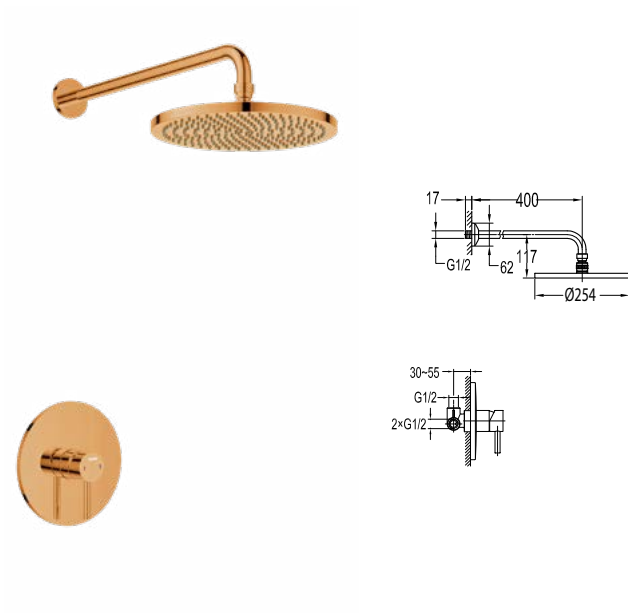

- solid brass construction
- brass
- everose gold

FCP 1806E

Eolica 5-hole bath/shower mixer deck-mounted

- 1-mode brass handshower
- easy clean shower spray
- brass flexible hose, revolflex 360°, 180cm
- brass handshower
- brass
- everose gold

FCP 1809E

Eolica single lever bath/shower mixer with rainshower

- designed to run 3 outlets
- brass rainshower, Ø25.5cm
- air-injection shower technology
- swivel bath spout 180°
- easy clean shower spray
- 2-mode brass handheld shower
- PVC flexible hose, revolflex 360°, 150cm, 1/2"
- overhead shower angle adjustable
- brass
- everose gold

FCP 1827E

Eolica single lever concealed shower mixer with rainshower and handheld shower

- designed to run 2 outlets
- 2 inlets 1/2", 2 outlets 1/2"
- air-injection shower technology
- brass rainshower, Ø25.5cm
- easy clean shower spray
- 2-mode brass handheld shower
- PVC flexible hose, revolflex 360°, 150cm, 1/2"
- overhead shower angle adjustable
- brass
- everose gold

FCP 1826E

Eolica single lever concealed shower mixer with rainshower

- 2 inlets / 1 outlet, 1/2"
- air-injection shower technology
- brass shower head Ø25.4cm
- easy clean shower spray
- overhead shower angle adjustable
- brass
- everose gold