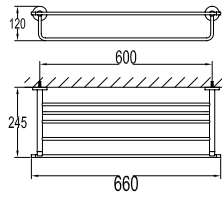

BAP 8507

Aleena brass towel shelf 600mm

- brass
- titanium grey