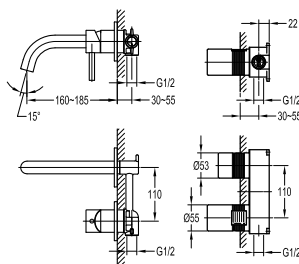

FCP 1835S

Eolica single lever concealed basin mixer

- solid brass construction
- brass
- satin gold