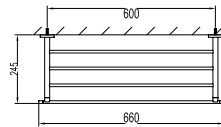

SHP 2202

Shower handle

- stainless steel SUS 304
- satin gold

BAP 7807

Aleena brass towel shelf 600mm

- brass
- satin gold

BAP 7805

Aleena brass towel shelf 600mm