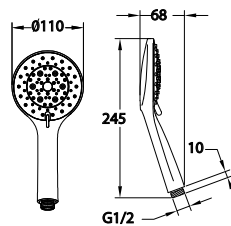

HSP 1502

ABS handshower 5-spray

- 5-mode handshower
- easy clean shower spray
- ABS
- chrome