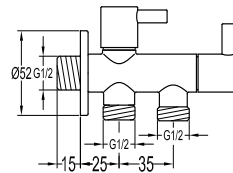

- 1/2" connection
- length: 150cm
- PVC
- revoflex 360°
- satin gold

FCP 7878

Eolica 1/2" two-way triangle valve

- brass
- satin gold

FCP 7861

Eolica 1/2" pillar sink tap

- brass
- satin gold

FCP 7862