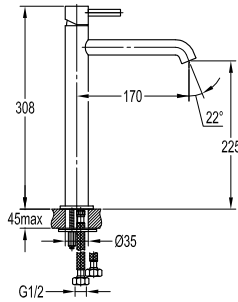

HSP 9301
Brass handshower 2-spray
Brass - Matte Black

FCP 1841M

Eolica single lever monobloc basin mixer

- knitted hoses, 40cm, 1/2"
- brass
- matte black

FCP 1843M

Eolica single lever monobloc basin mixer