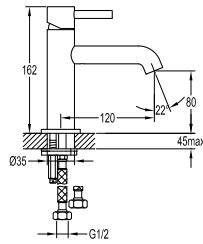

FCP 1841S

Eolica single lever monobloc basin mixer

- knitted hoses, 40cm, 1/2"
- brass
- satin gold