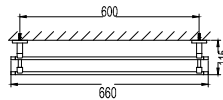

BAP 8503

Aleena brass double towel bar 600mm

- brass
- titanium grey