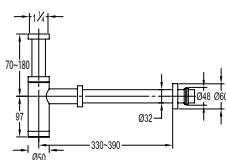

BTP 8501

Brass basin bottle-trap (with pop-up pipe) with checkout

- brass
- titanium grey