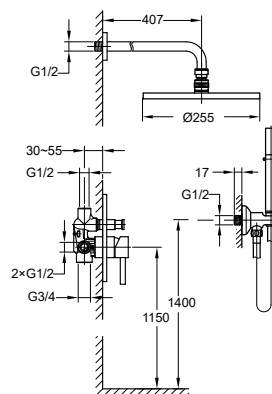

FCP 1827S

Eolica single lever concealed shower mixer with rainshower and handshower

- designed to run 2 outlets
- 2 inlets 1/2", 2 outlets 1/2"
- air-injection shower technology
- brass rainshower, Ø25.5cm
- easy clean shower spray
- 2-mode brass handshower
- PVC flexible hose, revolflex 360°, 150cm, 1/2"
- overhead shower angle adjustable
- brass
- satin gold