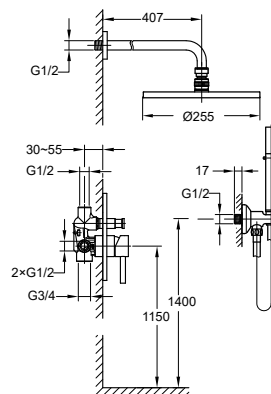

FCP 1827M

Eolica single lever concealed shower mixer with rainshower and handshower

- designed to run 2 outlets
- 2 inlets 1/2", 2 outlets 1/2"
- air-injection shower technology
- brass rainshower, Ø25.5cm
- easy clean shower spray
- 2-mode brass handshower
- PVC flexible hose, revolflex 360°, 150cm, 1/2"
- overhead shower angle adjustable
- brass
- matte black