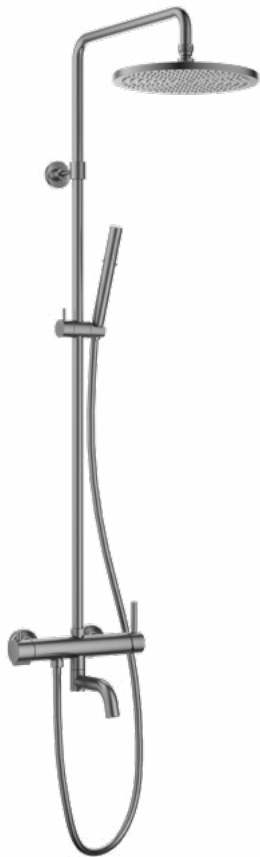

FCP 1841T

Eolica single lever monobloc basin mixer

- knitted hoses, 40cm, 1/2"
- brass
- titanium grey

FCP 1843T

Eolica single lever monobloc basin mixer

- knitted hoses, 40cm, 1/2"
- brass
- titanium grey

FCP 1836T

Eolica two-handle 8" basin mixer

- brass
- titanium grey

FCP 1835T

Eolica single lever concealed basin mixer

- solid brass construction
- brass
- titanium grey

FCP 1806M

Eolica 5-hole bath/shower mixer deck-mounted

- 1-mode brass handshower
- easy clean shower spray
- brass flexible hose, revolflex 360°, 180cm
- brass handshower
- brass
- titanium grey

FCP 1809T

Eolica single lever bath/shower mixer with rainshower

- designed to run 3 outlets
- brass rainshower, Ø25.5cm
- air-injection shower technology
- swivel bath spout 180°
- easy clean shower spray
- 2-mode brass handshower
- PVC flexible hose, revolflex 360°, 150cm, 1/2"
- overhead shower angle adjustable
- brass
- titanium grey