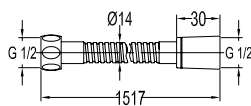

- 4-mode handshower
- PVC flexible hose, revolflex 360°, 150cm, 1/2"
- ABS handshower
- universal rotating ABS shower holder
- matte black

FLP 9202

PVC flexible hose

- 1/2" connection
- length: 150cm
- PVC
- revolflex 360°
- matte black