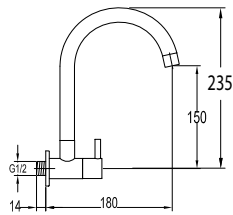

FLP 9101

Brass flexible hose

- 1/2" connection
- length: 150cm
- brass
- revolflex 360°
- matte black

FCP 9278

Eolica 1/2" two-way triangle valve

- brass
- matte black

FCP 9261

Eolica 1/2" pillar sink tap
 · brass
 · matte black