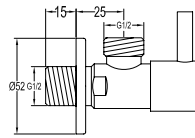

FCP 1877

Eolica 1/2" triangle valve

- brass
- chrome