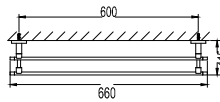

- brass
- everose gold

BAP 7607

Callista brass towel shelf 600mm
· brass
· everose gold

BAP 7605

Callista brass towel shelf 600mm
· brass
· everose gold

BAP 7603

Callista brass double towel bar 600mm
· brass
· everose gold