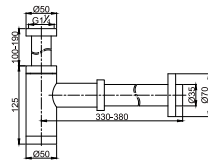

- 5-mode handshower
- easy clean shower spray
- ABS
- chrome

FCP 1878

Eolica 1/2" two-way triangle valve

- brass
- chrome

FCP 1877

Eolica 1/2" triangle valve

- brass
- chrome

BTP 1202