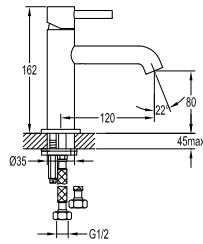

HSP 9301
Brass handshower 2-spray
Brass - Matte Black

FCP 1841M

Eolica single lever monobloc basin mixer

- knitted hoses, 40cm, 1/2"
- brass
- matte black

FCP 1843M

Eolica single lever monobloc basin mixer