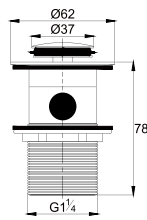

Eolica 1/2" wall sink tap

- brass
- satin gold

BTP 7801

Brass basin bottle-trap (with pop-up pipe) with checkout

- brass
- satin gold

WTP 7801

Brass pop-up waste (with overflow)

- brass
- satin gold