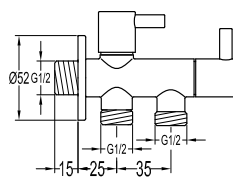

FCP 9278

Eolica 1/2" two-way triangle valve

- brass
- matte black