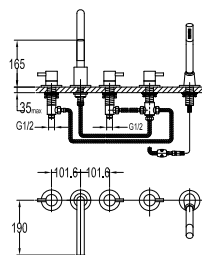

- knitted hoses, 40cm, 1/2"
- brass
- matte black

FCP 1836M

Eolica two-handle 8" basin mixer

- brass
- matte black

FCP 1835M

Eolica single lever concealed basin mixer

- solid brass construction
- brass
- matte black