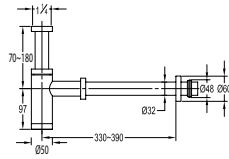

BTP 7801

Brass basin bottle-trap (with pop-up pipe) with checkout

- brass
- satin gold