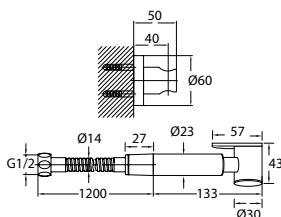

Titanium Grey

FLP 8502

PVC flexible hose

- 1/2" connection
- length: 150cm
- PVC
- revolflex 360°
- titanium grey

TSP 8501

Brass toilet shower set

- brass shower head, full brass component
- brass flexible hose, revolflex 360°, 120cm, 1/2"
- full brass connector
- brass holder
- titanium grey