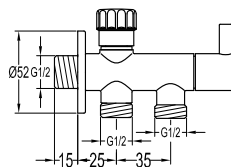

FCP 1878

Eolica 1/2" two-way triangle valve

- brass
- chrome