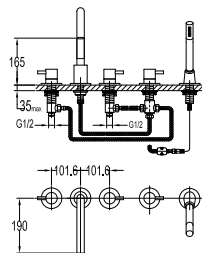

FCP 1836T

Eolica two-handle 8" basin mixer

- brass
- titanium grey

FCP 1835T

Eolica single lever concealed basin mixer

- solid brass construction
- brass
- titanium grey

FCP 1806M

Eolica 5-hole bath/shower mixer deck-mounted