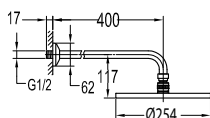

FCP 1826M

Eolica single lever concealed shower mixer with rainshower

- 2 inlets / 1 outlet, 1/2"
- air-injection shower technology
- brass shower head Ø25.4cm
- easy clean shower spray
- overhead shower angle adjustable
- brass
- matte black