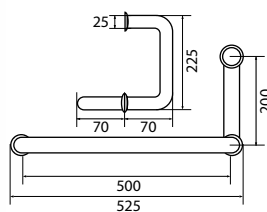

SHP 2203

Shower handle
· stainless steel SUS 304
· matte black