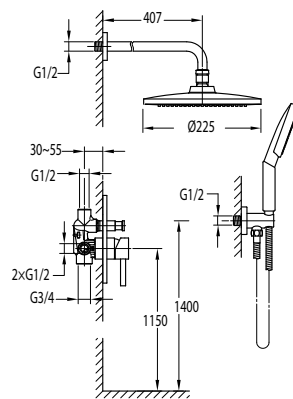

FCP 1827

Eolica single lever concealed shower mixer with rainshower and handshower

- designed to run 2 outlets
- 2 inlets 1/2", 2 outlets 1/2"
- ABS rainshower, Ø22.5cm
- easy clean shower spray
- 5-mode ABS handshower
- PVC flexible hose, revolflex 360°, 150cm, 1/2"
- overhead shower angle adjustable
- brass
- chrome