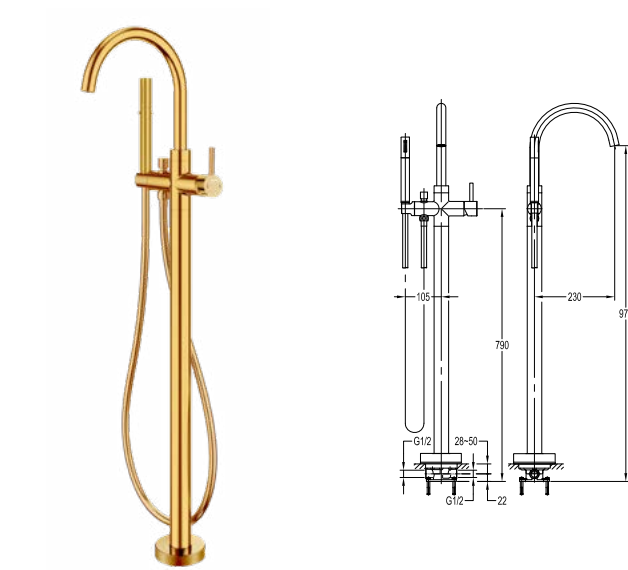

FCP 1827S

Eolica single lever concealed shower mixer with rainshower and handshower

- designed to run 2 outlets
- 2 inlets 1/2", 2 outlets 1/2"
- air-injection shower technology
- brass rainshower, Ø25.5cm
- easy clean shower spray
- 2-mode brass handshower
- PVC flexible hose, revolflex 360°, 150cm, 1/2"
- overhead shower angle adjustable
- brass
- satin gold

FCP 1826S

Eolica single lever concealed shower mixer with rainshower

- 2 inlets / 1 outlet, 1/2"
- air-injection shower technology
- brass shower head Ø25.4cm
- easy clean shower spray
- overhead shower angle adjustable
- brass
- satin gold

FCP 1805S

Eolica single lever bath/shower mixer floor-mounted

- 2-mode handshower
- easy clean shower spray
- PVC flexible hose, revoflex 360°, 150cm, 1/2"
- brass handshower
- pedestal with turnable adjustment
- brass
- satin gold

- 1/2" connection
- length: 150cm
- PVC
- revoflex 360°
- satin gold

FCP 7878

Eolica 1/2" two-way triangle valve

- brass
- satin gold

FCP 7861

Eolica 1/2" pillar sink tap

- brass
- satin gold

FCP 7862