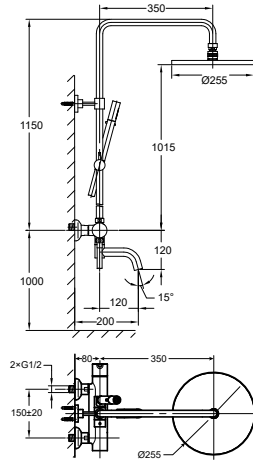

FCP 1809S

Eolica single lever bath/shower mixer with rainshower

- designed to run 3 outlets
- brass rainshower, Ø25.5cm
- air-injection shower technology
- swivel bath spout 180°
- easy clean shower spray
- 2-mode brass handshower
- PVC flexible hose, revolflex 360°, 150cm, 1/2"
- overhead shower angle adjustable
- brass
- satin gold