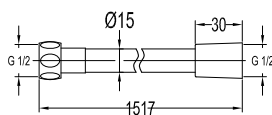

- 4-mode handshower
- PVC flexible hose, revolflex 360°, 150cm, 1/2"
- ABS handshower
- universal rotating ABS shower holder
- matte black

FLP 9202

PVC flexible hose

- 1/2" connection
- length: 150cm
- PVC
- revolflex 360°
- matte black