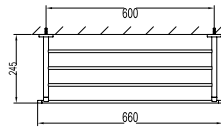

BAP 9307

Aleena brass towel shelf 600mm

- brass
- matte black

BAP 9305

Aleena brass towel shelf 600mm

- brass
- matte black

BAP 9303

Aleena brass double towel bar 600mm