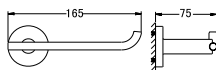

BAP 8515

Aleena brass toilet roll holder

- brass
- titanium grey