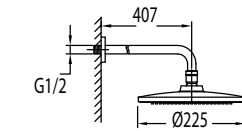

FCP 1826

Eolica single lever concealed shower mixer with rainshower

- 2 inlets / 1 outlet, 1/2"
- air-injection shower technology
- ABS shower head Ø22.5cm
- easy clean shower spray
- overhead shower angle adjustable
- brass
- chrome