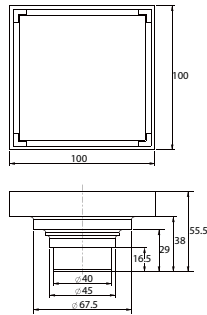

Eolica 1/2" pillar sink tap

- brass
- chrome

FCP 1862

Eolica 1/2" wall sink tap

- brass
- chrome

FCP 1851

Eolica single lever pillar sink mixer

- swivel spout 180°
- knitted hose, 60cm, 1/2"
- brass
- chrome