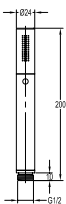

HSP 9301

Brass handshower 2-spray

- 2-mode handshower
- brass
- matte black