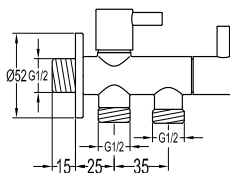

Titanium Grey

FLP 8502

PVC flexible hose

- 1/2" connection
- length: 150cm
- PVC
- revolflex 360°
- titanium grey

TSP 8501

Brass toilet shower set

- brass shower head, full brass component
- brass flexible hose, revolflex 360°, 120cm, 1/2"
- full brass connector
- brass holder
- titanium grey