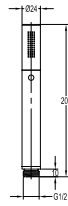

HSP 7801

Brass handshower 2-spray

- 2-mode handshower
- brass
- satin gold