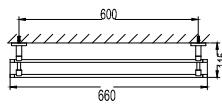

BAP 7803

Aleena brass double towel bar 600mm

- brass
- satin gold