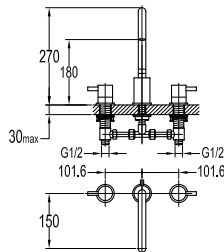

FCP 1841T

Eolica single lever monobloc basin mixer

- knitted hoses, 40cm, 1/2"
- brass
- titanium grey

FCP 1843T

Eolica single lever monobloc basin mixer

- knitted hoses, 40cm, 1/2"
- brass
- titanium grey