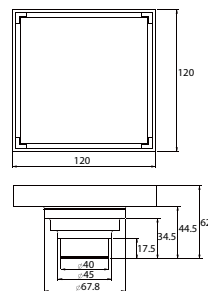

TSP 9201

Brass toilet shower set

- brass shower head, full brass component
- brass flexible hose, revolflex 360°, 120cm, 1/2"
- full brass connector
- brass holder
- matte black

FDP 9101

Floor drain

- tile insert reversible
- flood resistant
- anti odour
- anti rat and roach
- pipe size: 1 1/2" - 3 1/2"
- brass
- matte black