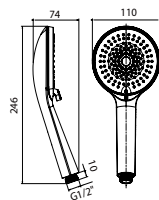

SSP 9401

Shower set with holder 4-jets round

- 4-mode handshower
- PVC flexible hose, revolflex 360°, 150cm, 1/2"
- ABS handshower
- universal rotating ABS shower holder
- matte black