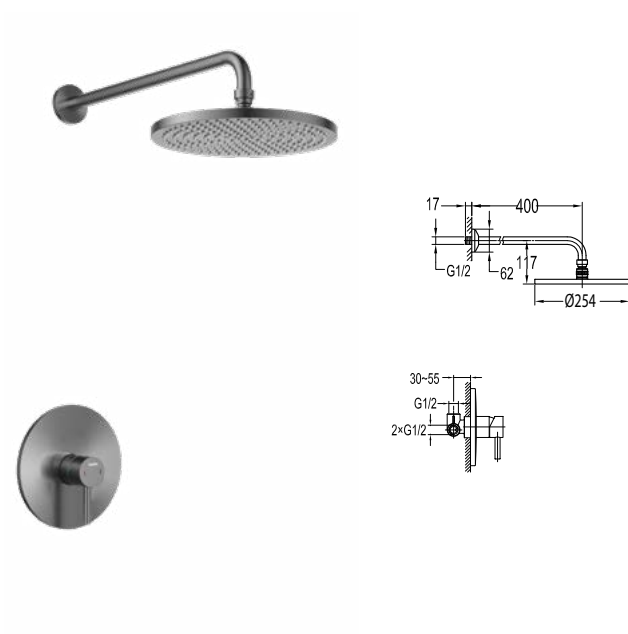

- designed to run 3 outlets
- brass rainshower, Ø25.5cm
- air-injection shower technology
- swivel bath spout 180°
- easy clean shower spray
- 2-mode brass handshower
- PVC flexible hose, revolflex 360°, 150cm, 1/2"
- overhead shower angle adjustable
- brass
- titanium grey

FCP 1827T

Eolica single lever concealed shower mixer with rainshower and handshower

- designed to run 2 outlets
- 2 inlets 1/2", 2 outlets 1/2"
- air-injection shower technology
- brass rainshower, Ø25.5cm
- easy clean shower spray
- 2-mode brass handshower
- PVC flexible hose, revolflex 360°, 150cm, 1/2"
- overhead shower angle adjustable
- brass
- titanium grey

FCP 1826T

Eolica single lever concealed shower mixer with rainshower

- 2 inlets / 1 outlet, 1/2"
- air-injection shower technology
- brass shower head Ø25.4cm
- easy clean shower spray
- overhead shower angle adjustable
- brass
- titanium grey

FCP 1805T

Eolica single lever bath/shower mixer floor-mounted

- 2-mode handshower
- easy clean shower spray
- PVC flexible hose, revoflex 360°, 150cm, 1/2"
- brass handshower
- pedestal with turnable adjustment
- brass
- titanium grey