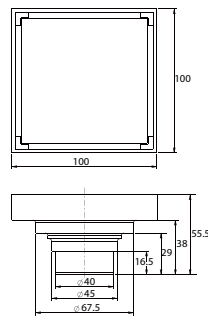

TSP 9201

Brass toilet shower set

- brass shower head, full brass component
- brass flexible hose, revolflex 360°, 120cm, 1/2"
- full brass connector
- brass holder
- matte black

FDP 9101

Floor drain

- tile insert reversible
- flood resistant
- anti odour
- anti rat and roach
- pipe size: 1 1/2" - 3 1/2"
- brass
- matte black