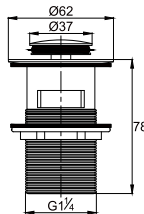

WTP 2201

Brass pop-up waste (with overflow)

- brass
- chrome