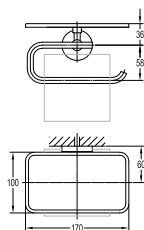

BAP 9322

Aleena brass toilet roll holder

- brass
- matte black