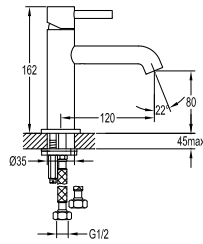

FCP 1841E

Eolica single lever monobloc basin mixer

- knitted hoses, 40cm, 1/2"
- brass
- everose gold