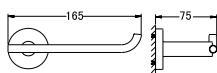

BAP 9315

Aleena brass toilet roll holder

- brass
- matte black