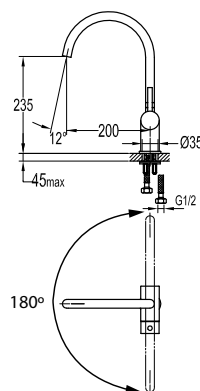

TSP 3111

Toilet shower set 2-spray

- 2-mode shower head
- PVC flexible hose, revolflex 360°, 120cm, 1/2"
- full brass connector
- ABS
- chrome

SHP 2201

Shower handle

- stainless steel SUS 304
- polished

FCP 1861

Eolica 1/2" pillar sink tap

- brass
- chrome

FCP 1862

Eolica 1/2" wall sink tap

- brass
- chrome

FCP 1851

Eolica single lever pillar sink mixer

- swivel spout 180°
- knitted hose, 60cm, 1/2"
- brass
- chrome