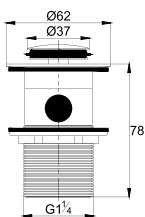

WTP 8501

Brass pop-up waste (with overflow)

- brass
- titanium grey