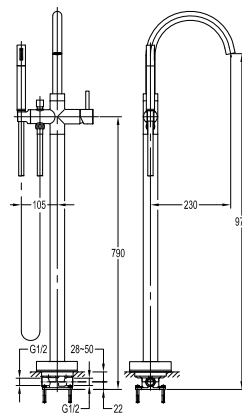

FCP 1805

Eolica single lever bath/shower mixer floor-mounted

- 2-mode handshower
- easy clean shower spray
- PVC flexible hose, revoflex 360°, 150cm, 1/2"
- brass handshower
- pedestal with turnable adjustment
- brass
- chrome