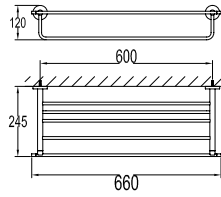

BAP 7807

Aleena brass towel shelf 600mm

- brass
- satin gold