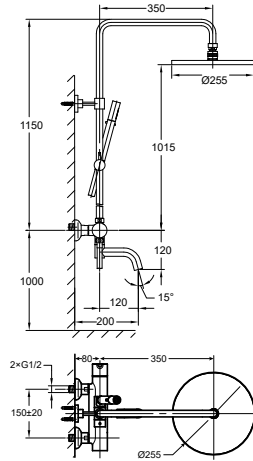

FCP 1809M

Eolica single lever bath/shower mixer with rainshower

- designed to run 3 outlets
- brass rainshower, Ø25.5cm
- air-injection shower technology
- swivel bath spout 180°
- easy clean shower spray
- 2-mode brass handshower
- PVC flexible hose, revolflex 360°, 150cm, 1/2"
- overhead shower angle adjustable
- brass
- matte black

FCP 1827M

Eolica single lever concealed shower mixer with rainshower and handshower

- designed to run 2 outlets
- 2 inlets 1/2", 2 outlets 1/2"
- air-injection shower technology
- brass rainshower, Ø25.5cm
- easy clean shower spray
- 2-mode brass handshower
- PVC flexible hose, revolflex 360°, 150cm, 1/2"
- overhead shower angle adjustable
- brass
- matte black