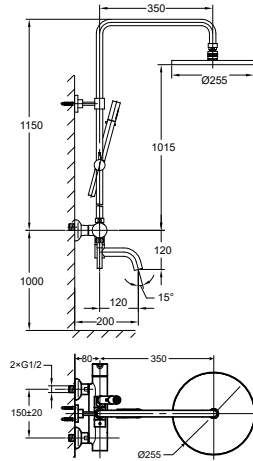

FCP 1809E

Eolica single lever bath/shower mixer with rainshower

- designed to run 3 outlets
- brass rainshower, Ø25.5cm
- air-injection shower technology
- swivel bath spout 180°
- easy clean shower spray
- 2-mode brass handheld shower
- PVC flexible hose, revolflex 360°, 150cm, 1/2"
- overhead shower angle adjustable
- brass
- everose gold