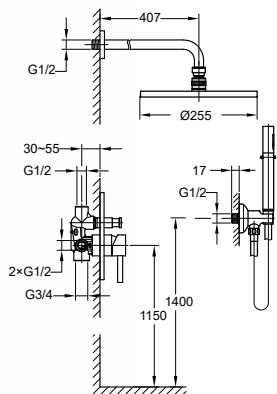

FCP 1827M

Eolica single lever concealed shower mixer
with rainshower and handshower
Brass - Matte Black