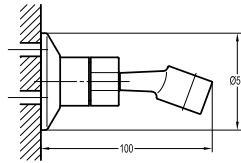

HSP 7801

Brass handshower 2-spray

- 2-mode handshower
- brass
- satin gold

HHP 7801

Handshower holder

- universal coupling
- brass
- satin gold