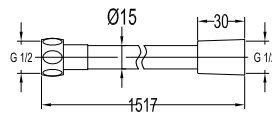

FLP 7203

PVC flexible hose

- 1/2" connection
- length: 150cm
- PVC
- revoflex 360°
- satin gold