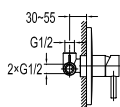

FCP 1826M

Eolica single lever concealed shower mixer with rainshower

- 2 inlets / 1 outlet, 1/2"
- air-injection shower technology
- brass shower head Ø25.4cm
- easy clean shower spray
- overhead shower angle adjustable
- brass
- matte black