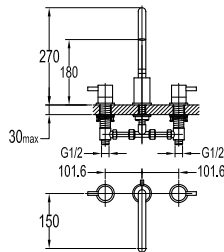

FCP 1836E

Eolica two-handle 8" basin mixer

- brass
- everose gold