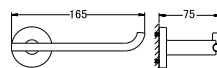

BAP 7815

Aleena brass toilet roll holder

- brass
- satin gold