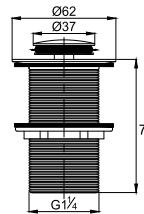

Brass basin bottle-trap (with pop-up pipe) with checkout

- brass
- chrome

WTP 2201

Brass pop-up waste (with overflow)

- brass
- chrome

WTP 2211

Brass pop-up waste (without overflow)

- brass
- chrome