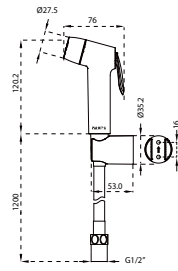

TSP 3113

Toilet shower set 2-spray

- 2-mode shower head
- PVC flexible hose, revolflex 360°, 120cm, 1/2"
- full brass connector
- ABS
- matte black