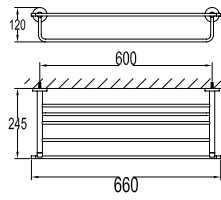

BAP 9307

Aleena brass towel shelf 600mm

- brass
- matte black

BAP 9305

Aleena brass towel shelf 600mm

- brass
- matte black

BAP 9303

Aleena brass double towel bar 600mm