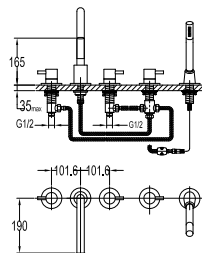

Eolica two-handle 8" basin mixer

- brass
- satin gold

FCP 1835S

Eolica single lever concealed basin mixer

- solid brass construction
- brass
- satin gold

FCP 1806S

Eolica 5-hole bath/shower mixer deck-mounted