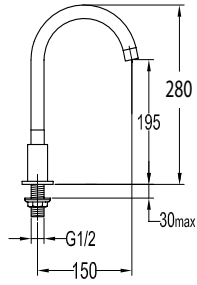

FLP 9101

Brass flexible hose

- 1/2" connection
- length: 150cm
- brass
- revolflex 360°
- matte black

FCP 9278

Eolica 1/2" two-way triangle valve

- brass
- matte black

FCP 9261

Eolica 1/2" pillar sink tap
 · brass
 · matte black