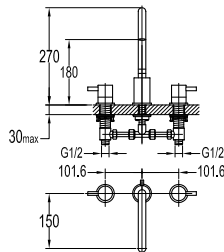

FCP 1836S

Eolica two-handle 8" basin mixer

- brass
- satin gold