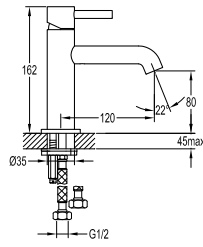

FCP 1841T

Eolica single lever monobloc basin mixer

- knitted hoses, 40cm, 1/2"
- brass
- titanium grey

FCP 1843T

Eolica single lever monobloc basin mixer

- knitted hoses, 40cm, 1/2"
- brass
- titanium grey