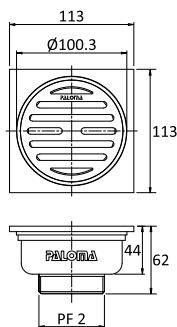

FDP 2101

Floor drain

- tile insert reversible
- flood resistant
- anti odour
- anti rat and roach
- pipe size: 1½" - 3½"
- brass
- chrome

FDP 2102

Floor drain

- tile insert reversible
- flood resistant
- anti odour
- anti rat and roach
- pipe size: 1½" - 4"
- brass
- chrome