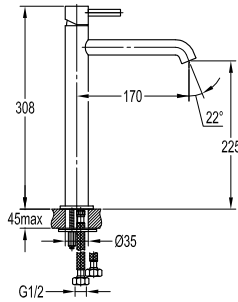

FCP 1835
Eolica single lever concealed
basin mixer
Brass - Chrome

FCP 1809
Eolica single lever bath / shower
mixer with rainshower
Brass - Chrome

FCP 1841

Eolica single lever monobloc basin mixer

- knitted hoses, 40cm, 1/2"
- brass
- chrome