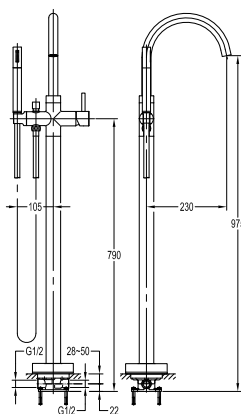

FCP 1826M

Eolica single lever concealed shower mixer with rainshower

- 2 inlets / 1 outlet, 1/2"
- air-injection shower technology
- brass shower head Ø25.4cm
- easy clean shower spray
- overhead shower angle adjustable
- brass
- matte black

FCP 1805M

Eolica single lever bath/shower mixer floor-mounted

- 2-mode handshower
- easy clean shower spray
- PVC flexible hose, revoflex 360°, 150cm, 1/2"
- brass handshower
- pedestal with turnable adjustment
- brass
- matte black