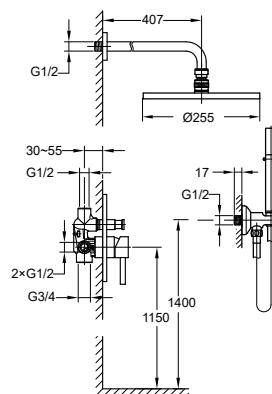

FCP 1827E

Eolica single lever concealed shower mixer with rainshower and handheld shower

- designed to run 2 outlets
- 2 inlets 1/2", 2 outlets 1/2"
- air-injection shower technology
- brass rainshower, Ø25.5cm
- easy clean shower spray
- 2-mode brass handheld shower
- PVC flexible hose, revolflex 360°, 150cm, 1/2"
- overhead shower angle adjustable
- brass
- everose gold