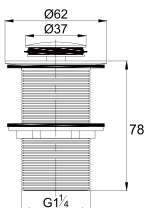

WTP 8511

Brass pop-up waste (without overflow)

- brass
- titanium grey