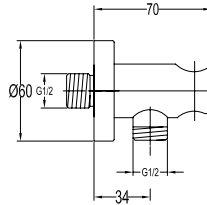

SAP 1101

Shower arm wall-mounted

- 1/2" connection
- brass
- chrome

RSP 1135

8" rainshower round

- 1/2" connection
- ABS rainshower, Ø22.5cm
- easy clean shower spray
- ABS
- chrome

HHP 1101

Shower outlet elbow with handshower holder