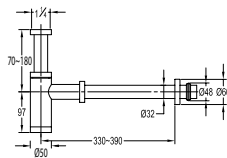

BTP 9201

Brass basin bottle-trap (with pop-up pipe) with checkout
· brass
· matte black