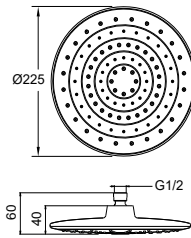

RSP 1135

8" rainshower round

- 1/2" connection
- ABS rainshower, Ø22.5cm
- easy clean shower spray
- ABS
- chrome