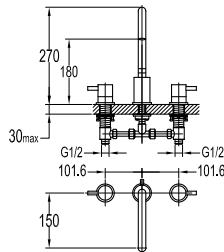

FCP 1836M

Eolica two-handle 8" basin mixer

- brass
- matte black