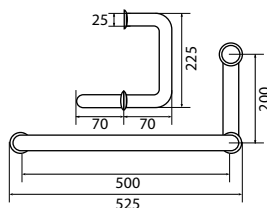

WTP 7811

Brass pop-up waste (without overflow)

- brass
- satin gold

TSP 7801

Brass toilet shower set

- brass shower head, full brass component
- brass flexible hose, revolflex 360°, 120cm, 1/2"
- full brass connector
- brass holder
- satin gold