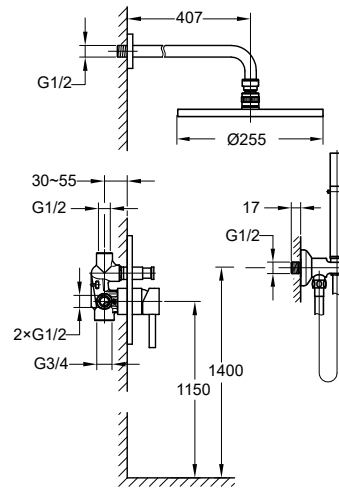

FCP 1827S

Eolica single lever concealed shower mixer
with rainshower and handshower
Brass - Satin Gold