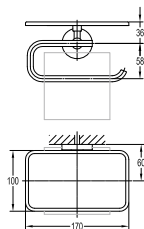

BAP 8522

Aleena brass toilet roll holder

- brass
- titanium grey