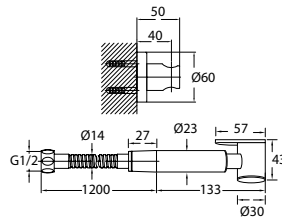

WTP 9211

Brass pop-up waste (without overflow)
 · brass
 · matte black

SHP 2203

Shower handle
 · stainless steel SUS 304
 · matte black

TSP 3113

Toilet shower set 2-spray

- 2-mode shower head
- PVC flexible hose, revolflex 360°, 120cm, 1/2"
- full brass connector
- ABS
- matte black