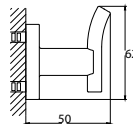

- brass
- satin gold

BAP 7803

Aleena brass double towel bar 600mm

- brass
- satin gold

BAP 7801

Aleena brass single towel bar 600mm

- brass
- satin gold

BAP 7814