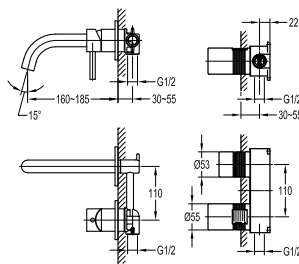

FCP 1835M

Eolica single lever concealed basin mixer

- solid brass construction
- brass
- matte black