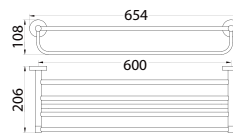

FDP 1106

Floor drain

- anti odour
- anti rat and roach
- pipe size: 2" - 3½"
- brass
- chrome

FDP 3101

Floor drain

- flood resistant
- anti odour
- anti rat and roach
- pipe size: 1½" - 3½"
- brass
- chrome