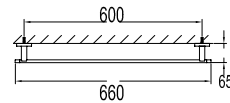

BAP 7801

Aleena brass single towel bar 600mm

- brass
- satin gold