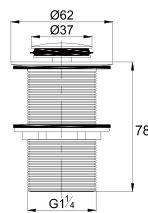

FCP 9262

Eolica 1/2" wall sink tap
 · brass
 · matte black

BTP 9201

Brass basin bottle-trap (with pop-up pipe) with checkout
 · brass
 · matte black

WTP 9201

Brass pop-up waste (with overflow)
 · brass
 · matte black