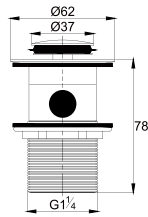

WTP 7601

Brass pop-up waste (with overflow)

- brass
- everose gold