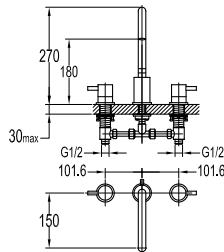

FCP 1836

Eolica two-handle 8" basin mixer

- brass
- chrome