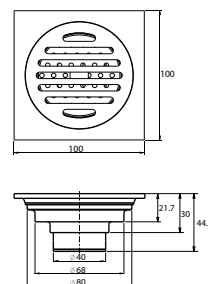

FDP 9103

Floor drain

- flood resistant
- anti odour
- anti rat and roach
- pipe size: 1 1/2" - 3 1/2"
- brass
- matte black