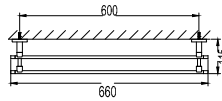

BAP 9307

Aleena brass towel shelf 600mm

- brass
- matte black

BAP 9305

Aleena brass towel shelf 600mm

- brass
- matte black

BAP 9303

Aleena brass double towel bar 600mm