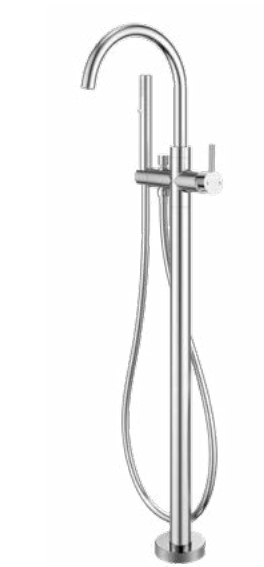

FCP 1827

Eolica single lever concealed shower mixer with rainshower and handshower

- designed to run 2 outlets
- 2 inlets 1/2", 2 outlets 1/2"
- ABS rainshower, Ø22.5cm
- easy clean shower spray
- 5-mode ABS handshower
- PVC flexible hose, revolflex 360°, 150cm, 1/2"
- overhead shower angle adjustable
- brass
- chrome

FCP 1826

Eolica single lever concealed shower mixer with rainshower

- 2 inlets / 1 outlet, 1/2"
- air-injection shower technology
- ABS shower head Ø22.5cm
- easy clean shower spray
- overhead shower angle adjustable
- brass
- chrome

FCP 1805

Eolica single lever bath/shower mixer floor-mounted

- 2-mode handshower
- easy clean shower spray
- PVC flexible hose, revoflex 360°, 150cm, 1/2"
- brass handshower
- pedestal with turnable adjustment
- brass
- chrome