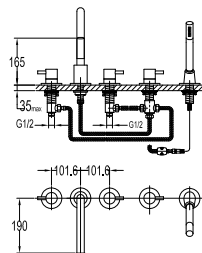

FCP 1806E

Eolica 5-hole bath/shower mixer deck-mounted

- 1-mode brass handshower
- easy clean shower spray
- brass flexible hose, revolflex 360°, 180cm
- brass handshower
- brass
- everose gold