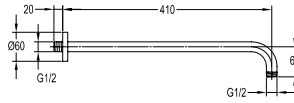

SAP 1101

Shower arm wall-mounted

- 1/2" connection
- brass
- chrome