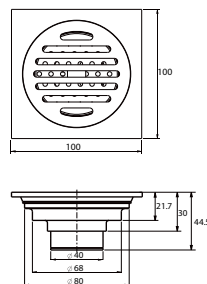

FDP 3101

Floor drain

- flood resistant
- anti odour
- anti rat and roach
- pipe size: 1½" - 3½"
- brass
- chrome