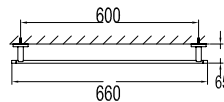

- brass
- everose gold

BAP 7607

Callista brass towel shelf 600mm
· brass
· everose gold

BAP 7605

Callista brass towel shelf 600mm
· brass
· everose gold

BAP 7603

Callista brass double towel bar 600mm
· brass
· everose gold