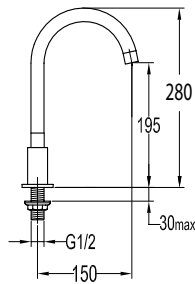

FCP 1861

Eolica 1/2" pillar sink tap

- brass
- chrome