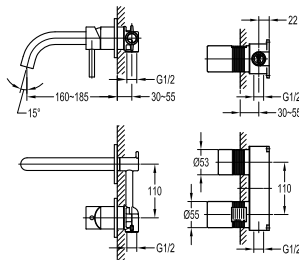

FCP 1835E

Eolica single lever concealed basin mixer

- solid brass construction
- brass
- everose gold