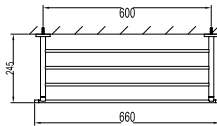

BAP 8505

Aleena brass towel shelf 600mm

- brass
- titanium grey