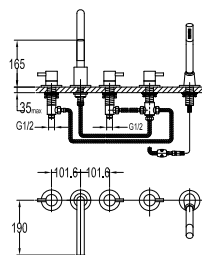

FCP 1806

Eolica 5-hole bath/shower mixer deck-mounted

- 1-mode brass handshower
- easy clean shower spray
- brass flexible hose, revolflex 360°, 180cm
- brass handshower
- brass
- chrome