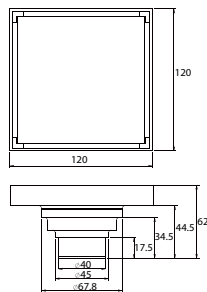

FDP 2102

Floor drain

- tile insert reversible
- flood resistant
- anti odour
- anti rat and roach
- pipe size: 1½" - 4"
- brass
- chrome