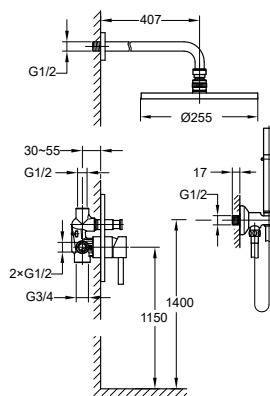

FCP 1827T

Eolica single lever concealed shower mixer with rainshower and handshower

- designed to run 2 outlets
- 2 inlets 1/2", 2 outlets 1/2"
- air-injection shower technology
- brass rainshower, Ø25.5cm
- easy clean shower spray
- 2-mode brass handshower
- PVC flexible hose, revolflex 360°, 150cm, 1/2"
- overhead shower angle adjustable
- brass
- titanium grey