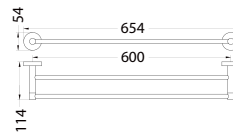

BAP 2103

Dakota double towel bar 600mm
· brass + SUS 304
· chrome