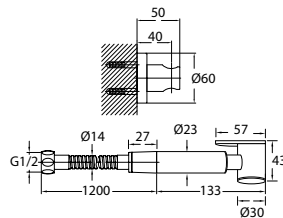

FLP 7205

PVC flexible hose

- 1/2" connection
- length: 150cm
- PVC
- revolflex 360°
- everose gold

HHP 7201

Brass handshower holder

- universal coupling
- angle-adjustable
- brass
- everose gold

TSP 7601

Brass toilet shower set

- brass shower head, full brass component
- brass flexible hose, revolflex 360°, 120cm, 1/2"
- full brass connector
- brass holder
- everose gold

FCP 7678

Eolica 1/2" two-way triangle valve

- brass
- everose gold