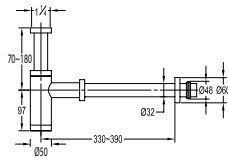

BTP 7601

**Brass basin bottle-trap (with pop-up pipe)
with checkout**

- brass
- everose gold