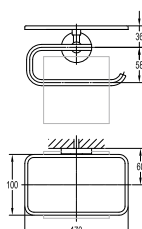

BAP 7822

Aleena brass toilet roll holder

- brass
- satin gold