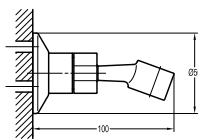

HHP 9301

Brass handshower holder

- universal coupling
- angle-adjustable
- brass
- matte black