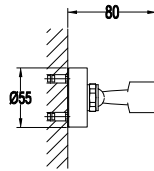

FLP 7205

PVC flexible hose

- 1/2" connection
- length: 150cm
- PVC
- revolflex 360°
- everose gold

HHP 7201

Brass handshower holder

- universal coupling
- angle-adjustable
- brass
- everose gold

TSP 7601

Brass toilet shower set