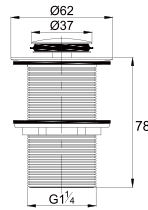

BTP 7601

**Brass basin bottle-trap (with pop-up pipe)
with checkout**

- brass
- everose gold

WTP 7601

Brass pop-up waste (with overflow)

- brass
- everose gold

WTP 7611

Brass pop-up waste (without overflow)