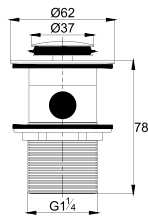

WTP 9201

Brass pop-up waste (with overflow)
· brass
· matte black