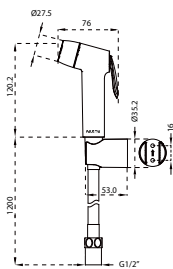

Brass basin bottle-trap (with pop-up pipe) with checkout

- brass
- chrome

WTP 2201

Brass pop-up waste (with overflow)

- brass
- chrome

WTP 2211

Brass pop-up waste (without overflow)

- brass
- chrome