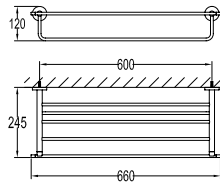

BAP 7607

Callista brass towel shelf 600mm
· brass
· everose gold