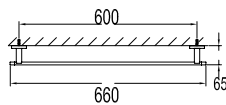

Aleena brass towel shelf 600mm

- brass
- titanium grey

BAP 8503

Aleena brass double towel bar 600mm

- brass
- titanium grey

BAP 8501

Aleena brass single towel bar 600mm

- brass
- titanium grey