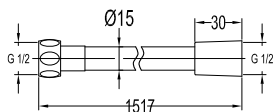

Titanium Grey

FLP 8502

PVC flexible hose

- 1/2" connection
- length: 150cm
- PVC
- revolflex 360°
- titanium grey