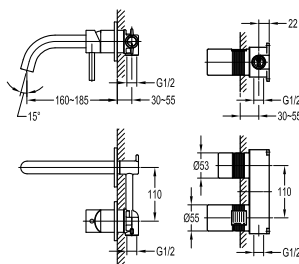

FCP 1835T

Eolica single lever concealed basin mixer

- solid brass construction
- brass
- titanium grey