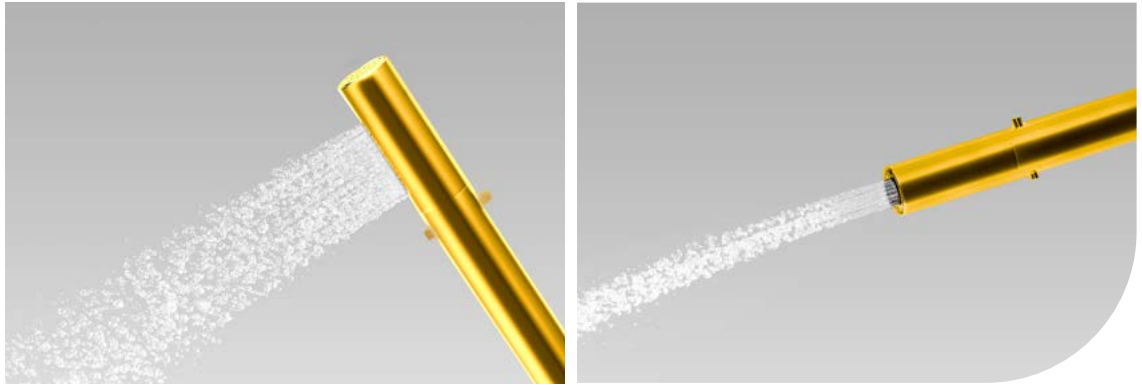

- brass
- titanium grey

EOLICA

PVD SATIN GOLD

Series

FCP 1835S
Eolica single lever concealed
basin mixer
Brass - Satin Gold

FCP 1827S

Eolica single lever concealed shower mixer
with rainshower and handshower
Brass - Satin Gold