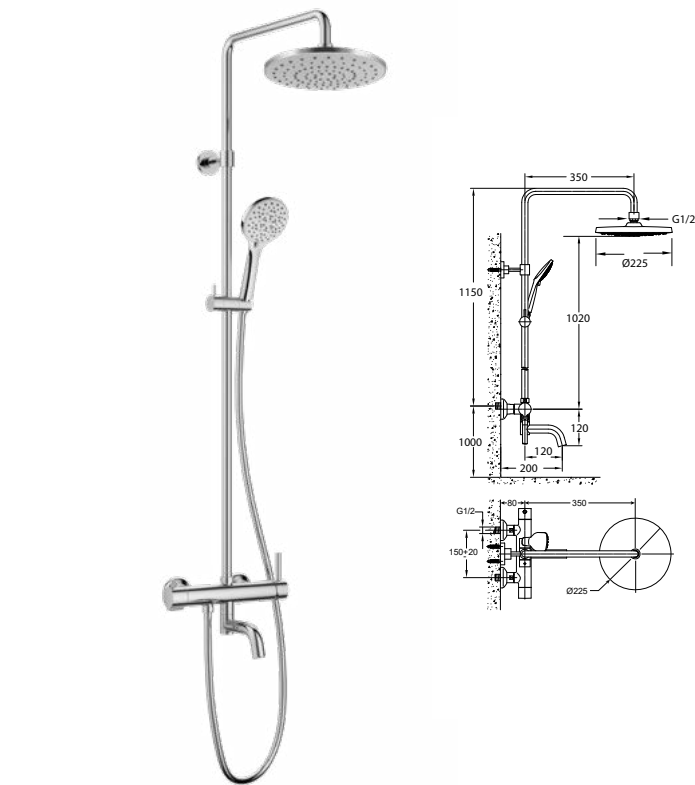

EOLICA

DIAMOND CHROME

Series

FCP 1841
Eolica single lever monobloc
basin mixer
Brass - Chrome

WTP 2201
Brass pop-up waste
(with overflow)
Brass - Chrome

WTP 2211
Brass pop-up waste
(without overflow)
Brass - Chrome

FCP 1835
Eolica single lever concealed
basin mixer
Brass - Chrome

FCP 1809
Eolica single lever bath / shower
mixer with rainshower
Brass - Chrome

FCP 1841

Eolica single lever monobloc basin mixer

- knitted hoses, 40cm, 1/2"
- brass
- chrome

FCP 1843

Eolica single lever monobloc basin mixer

- knitted hoses, 40cm, 1/2"
- brass
- chrome

FCP 1836

Eolica two-handle 8" basin mixer

- brass
- chrome

FCP 1835

Eolica single lever concealed basin mixer

- solid brass construction
- brass
- chrome

FCP 1806

Eolica 5-hole bath/shower mixer deck-mounted

- 1-mode brass handshower
- easy clean shower spray
- brass flexible hose, revolflex 360°, 180cm
- brass handshower
- brass
- chrome