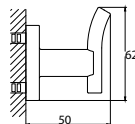

BAP 7614

Callista brass robe hook
· brass
· everose gold