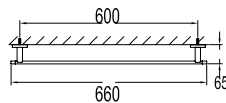

BAP 9301

Aleena brass single towel bar 600mm

- brass
- matte black