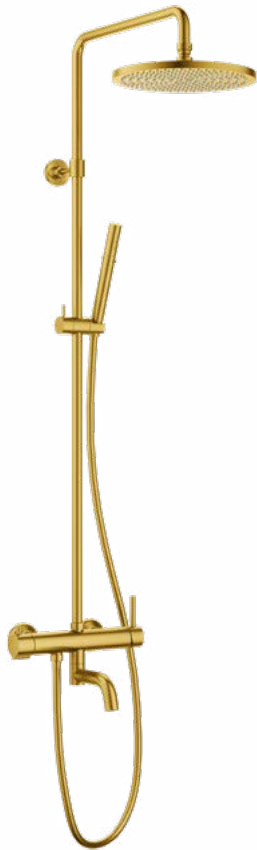

FCP 1841S

Eolica single lever monobloc basin mixer

- knitted hoses, 40cm, 1/2"
- brass
- satin gold

FCP 1843S

Eolica single lever monobloc basin mixer

- knitted hoses, 40cm, 1/2"
- brass
- satin gold

FCP 1836S

Eolica two-handle 8" basin mixer

- brass
- satin gold

FCP 1835S

Eolica single lever concealed basin mixer

- solid brass construction
- brass
- satin gold

FCP 1806S

Eolica 5-hole bath/shower mixer deck-mounted

- 1-mode brass handshower
- easy clean shower spray
- brass flexible hose, revolflex 360°, 180cm
- brass handshower
- brass
- satin gold

FCP 1809S

Eolica single lever bath/shower mixer with rainshower

- designed to run 3 outlets
- brass rainshower, Ø25.5cm
- air-injection shower technology
- swivel bath spout 180°
- easy clean shower spray
- 2-mode brass handshower
- PVC flexible hose, revolflex 360°, 150cm, 1/2"
- overhead shower angle adjustable
- brass
- satin gold

FCP 1827S

Eolica single lever concealed shower mixer with rainshower and handshower

- designed to run 2 outlets
- 2 inlets 1/2", 2 outlets 1/2"
- air-injection shower technology
- brass rainshower, Ø25.5cm
- easy clean shower spray
- 2-mode brass handshower
- PVC flexible hose, revolflex 360°, 150cm, 1/2"
- overhead shower angle adjustable
- brass
- satin gold