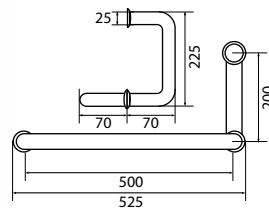

SHP 2201

Shower handle

- stainless steel SUS 304
- polished