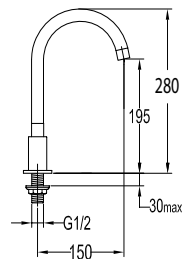

- 1/2" connection
- length: 150cm
- PVC
- revoflex 360°
- satin gold

FCP 7878

Eolica 1/2" two-way triangle valve

- brass
- satin gold

FCP 7861

Eolica 1/2" pillar sink tap

- brass
- satin gold

FCP 7862