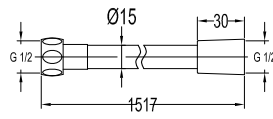

FLP 7205

PVC flexible hose

- 1/2" connection
- length: 150cm
- PVC
- revolflex 360°
- everose gold