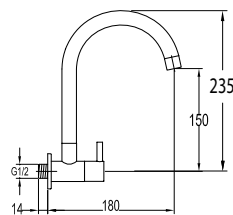

- 1/2" connection
- length: 150cm
- PVC
- revoflex 360°
- satin gold

FCP 7878

Eolica 1/2" two-way triangle valve

- brass
- satin gold

FCP 7861

Eolica 1/2" pillar sink tap

- brass
- satin gold

FCP 7862