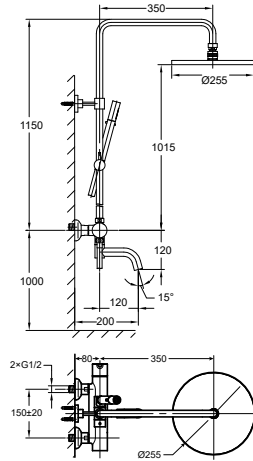

FCP 1809T

Eolica single lever bath/shower mixer with rainshower

- designed to run 3 outlets
- brass rainshower, Ø25.5cm
- air-injection shower technology
- swivel bath spout 180°
- easy clean shower spray
- 2-mode brass handshower
- PVC flexible hose, revolflex 360°, 150cm, 1/2"
- overhead shower angle adjustable
- brass
- titanium grey

FCP 1827T

Eolica single lever concealed shower mixer with rainshower and handshower

- designed to run 2 outlets
- 2 inlets 1/2", 2 outlets 1/2"
- air-injection shower technology
- brass rainshower, Ø25.5cm
- easy clean shower spray
- 2-mode brass handshower
- PVC flexible hose, revolflex 360°, 150cm, 1/2"
- overhead shower angle adjustable
- brass
- titanium grey