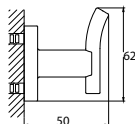

Aleena brass towel shelf 600mm

- brass
- titanium grey

BAP 8503

Aleena brass double towel bar 600mm

- brass
- titanium grey

BAP 8501

Aleena brass single towel bar 600mm

- brass
- titanium grey