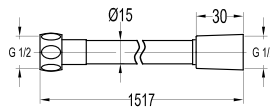

FLP 1302

Silverlux flexible hose

- 1/2" connection
- length: 150cm
- PVC
- revolflex 360°
- chrome