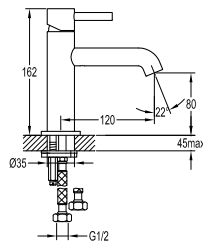

FCP 1841

Eolica single lever monobloc basin mixer

- knitted hoses, 40cm, 1/2"
- brass
- chrome