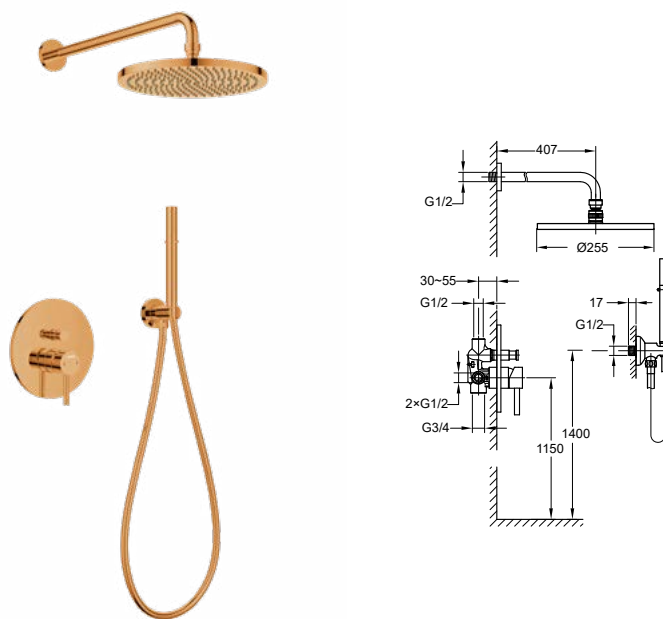

EOLICA

PVD EVEROSE GOLD

Series

FCP 1841E
Eolica single lever monobloc
basin mixer
Brass - Everose Gold

FCP 1835E

Eolica single lever concealed
basin mixer
Brass - Everose Gold

FCP 1827E

Eolica single lever concealed shower mixer
with rainshower and handshower
Brass - Everose Gold

BAP 7601

Callista brass single towel bar 600mm
Brass - Everose Gold

BAP 7603

Callista brass double towel shelf 600mm
Brass - Everose Gold

FCP 1841E

Eolica single lever monobloc basin mixer

- knitted hoses, 40cm, 1/2"
- brass
- everose gold

FCP 1843E

Eolica single lever monobloc basin mixer

- knitted hoses, 40cm, 1/2"
- brass
- everose gold

FCP 1836E

Eolica two-handle 8" basin mixer

- brass
- everose gold

FCP 1835E

Eolica single lever concealed basin mixer

- solid brass construction
- brass
- everose gold

FCP 1806E

Eolica 5-hole bath/shower mixer deck-mounted

- 1-mode brass handshower
- easy clean shower spray
- brass flexible hose, revolflex 360°, 180cm
- brass handshower
- brass
- everose gold