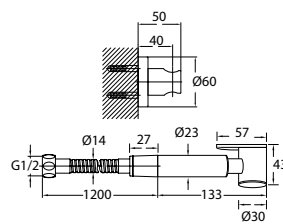

TSP 7801

Brass toilet shower set

- brass shower head, full brass component
- brass flexible hose, revolflex 360°, 120cm, 1/2"
- full brass connector
- brass holder
- satin gold