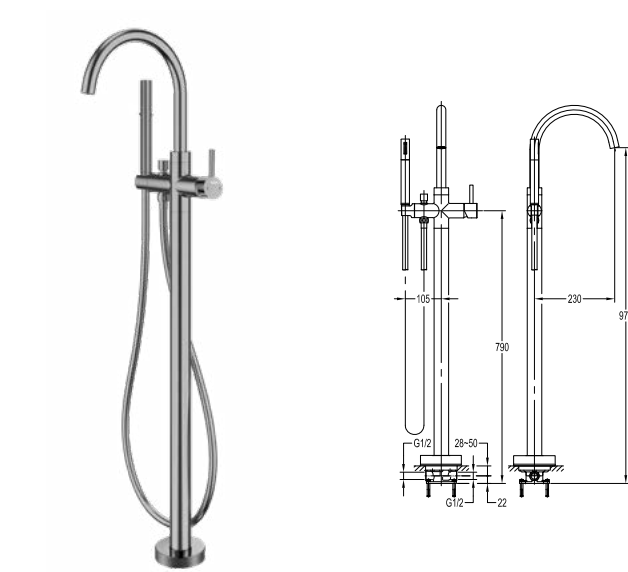

FCP 1827T

Eolica single lever concealed shower mixer with rainshower and handshower

- designed to run 2 outlets
- 2 inlets 1/2", 2 outlets 1/2"
- air-injection shower technology
- brass rainshower, Ø25.5cm
- easy clean shower spray
- 2-mode brass handshower
- PVC flexible hose, revolflex 360°, 150cm, 1/2"
- overhead shower angle adjustable
- brass
- titanium grey

FCP 1826T

Eolica single lever concealed shower mixer with rainshower

- 2 inlets / 1 outlet, 1/2"
- air-injection shower technology
- brass shower head Ø25.4cm
- easy clean shower spray
- overhead shower angle adjustable
- brass
- titanium grey

FCP 1805T

Eolica single lever bath/shower mixer floor-mounted

- 2-mode handshower
- easy clean shower spray
- PVC flexible hose, revoflex 360°, 150cm, 1/2"
- brass handshower
- pedestal with turnable adjustment
- brass
- titanium grey

Titanium Grey

FLP 8502

PVC flexible hose

- 1/2" connection
- length: 150cm
- PVC
- revolflex 360°
- titanium grey

TSP 8501

Brass toilet shower set

- brass shower head, full brass component
- brass flexible hose, revolflex 360°, 120cm, 1/2"
- full brass connector
- brass holder
- titanium grey