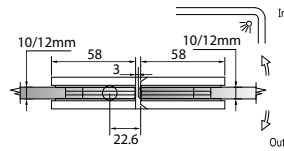

Narrow Gap, Wall Clearance 3mm

As Existing Gap 4.8mm