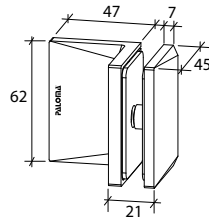

GAP 1113

Glass accessories SH G/W BR 23344 (90°)

- 90° wall to glass
- double actions
- glass thickness: 10mm, 12mm
- max. door width: 1000mm / 2 hinges (10mm)
- max. door width: 800mm / 2 hinges (12mm)
- max. door weight: 50kg / 2 hinges
- max. door opening: ±80°
- self closing from approx 25°
- solid brass & stainless steel SUS 304
- matte black

GAP 1123

Glass accessories SH G/G BR 23380 (180°)

- 180° glass to glass
- double actions
- glass thickness: 10mm, 12mm
- max. door width: 1000mm / 2 hinges (10mm)
- max. door width: 800mm / 2 hinges (12mm)
- max. door weight: 50kg / 2 hinges
- max. door opening: ±80°
- self closing from approx 25°
- solid brass & stainless steel SUS 304
- matte black

GAP 1133

Glass accessories SH G/G BR 23392 (90°)

- 90° glass to glass
- double actions
- glass thickness: 10mm, 12mm
- max. door width: 1000mm / 2 hinges (10mm)
- max. door width: 800mm / 2 hinges (12mm)
- max. door weight: 50kg / 2 hinges
- max. door opening: ±80°
- self closing from approx 25°
- solid brass & stainless steel SUS 304
- matte black