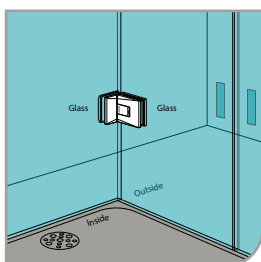

GAP 113

Glass accessories SH G/G BR 23392 (90°)

- 90° glass to glass
- double actions
- glass thickness: 10mm, 12mm
- max. door width: 1000mm / 2 hinges (10mm)
- max. door width: 800mm / 2 hinges (12mm)
- max. door weight: 50kg / 2 hinges
- max. door opening: ±80°
- self closing from approx 25°
- solid brass & stainless steel SUS 304
- chrome

GAP 112

Glass accessories SH G/W BR 23344 (90°)

- 90° wall to glass
- double actions
- glass thickness: 10mm, 12mm
- max. door width: 1000mm / 2 hinges (10mm)
- max. door width: 800mm / 2 hinges (12mm)
- max. door weight: 50kg / 2 hinges
- max. door opening: ±80°
- self closing from approx 25°
- solid brass & stainless steel SUS 304
- satin brass

GAP 112

Glass accessories SH G/G BR 23380 (180°)

- 180° glass to glass
- double actions
- glass thickness: 10mm, 12mm
- max. door width: 1000mm / 2 hinges (10mm)
- max. door width: 800mm / 2 hinges (12mm)
- max. door weight: 50kg / 2 hinges
- max. door opening: ±80°
- self closing from approx 25°
- solid brass & stainless steel SUS 304
- satin brass

GAP 113

Glass accessories SH G/G BR 23392 (90°)

- 90° glass to glass
- double actions
- glass thickness: 10mm, 12mm
- max. door width: 1000mm / 2 hinges (10mm)
- max. door width: 800mm / 2 hinges (12mm)
- max. door weight: 50kg / 2 hinges
- max. door opening: ±80°
- self closing from approx 25°
- solid brass & stainless steel SUS 304
- satin brass