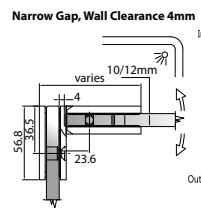

Narrow Gap, Wall Clearance 3mm

As Existing Gap 6.3mm

GAP 1213

Glass accessories SH G/W BR 10044 (90°)

- 90° glass to wall
- double actions
- glass thickness: 10mm, 12mm
- max. door width: 1000mm / 2 hinges
- max. door weight: 65kg / 2 hinges
- solid brass & stainless steel SUS 304
- matte black

GAP 1223

Glass accessories SH G/G BR 10180 (180°)

- 180° glass to glass
- double actions
- glass thickness: 10mm, 12mm
- max. door width: 1000mm / 2 hinges
- max. door weight: 65kg / 2 hinges
- solid brass
- matte black

GAP 1233

Glass accessories SH G/G BR 10092 (90°)

- 90° glass to glass
- double actions
- glass thickness: 10mm, 12mm
- max. door width: 1000mm / 2 hinges
- max. door weight: 65kg / 2 hinges
- solid brass & stainless steel SUS 304
- matte black