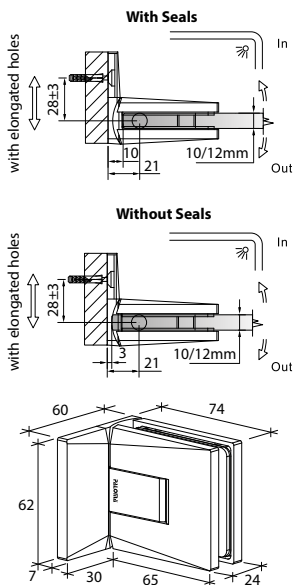

GAP 1133

Glass accessories SH G/G BR 23392 (90°)

- 90° glass to glass
- double actions
- glass thickness: 10mm, 12mm
- max. door width: 1000mm / 2 hinges (10mm)
- max. door width: 800mm / 2 hinges (12mm)
- max. door weight: 50kg / 2 hinges
- max. door opening: ±80°
- self closing from approx 25°
- solid brass & stainless steel SUS 304
- matte black

GAP 1163

Glass accessories GC G/W BR 23090S (90°)

- 90° wall to glass clip
- glass thickness: 10mm, 12mm
- solid brass
- matte black

GAP 1173

Glass accessories GC G/G BR 23090 (90°)

- 90° glass to glass clip
- glass thickness: 10mm, 12mm
- solid brass
- matte black

GAP 114

Glass accessories SH G/W BR 23344 (90°)

- 90° wall to glass
- double actions
- glass thickness: 10mm, 12mm
- max. door width: 1000mm / 2 hinges (10mm)
- max. door width: 800mm / 2 hinges (12mm)
- max. door weight: 50kg / 2 hinges
- max. door opening: ±80°
- self closing from approx 25°
- solid brass & stainless steel SUS 304
- brushed gunmetal

GAP 112

Glass accessories SH G/G BR 23380 (180°)

- 180° glass to glass
- double actions
- glass thickness: 10mm, 12mm
- max. door width: 1000mm / 2 hinges (10mm)
- max. door width: 800mm / 2 hinges (12mm)
- max. door weight: 50kg / 2 hinges
- max. door opening: ±80°
- self closing from approx 25°
- solid brass & stainless steel SUS 304
- brushed gunmetal