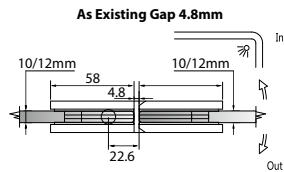

GAP 1211

Glass accessories SH G/W BR 10044 (90°)

- 90° glass to wall
- double actions
- glass thickness: 10mm, 12mm
- max. door width: 1000mm / 2 hinges
- max. door weight: 65kg / 2 hinges
- solid brass & stainless steel SUS 304
- chrome

Narrow Gap, Wall Clearance 3mm

As Existing Gap 6.3mm

GAP 1221

Glass accessories SH G/G BR 10180 (180°)

- 180° glass to glass
- double actions
- glass thickness: 10mm, 12mm
- max. door width: 1000mm / 2 hinges
- max. door weight: 65kg / 2 hinges
- solid brass
- chrome

GAP 1231

Glass accessories SH G/G BR 10092 (90°)

- 90° glass to glass
- double actions
- glass thickness: 10mm, 12mm
- max. door width: 1000mm / 2 hinges
- max. door weight: 65kg / 2 hinges
- solid brass & stainless steel SUS 304
- chrome