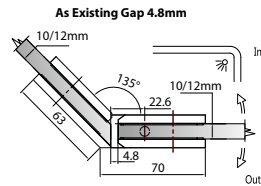

GAP 1211

Glass accessories SH G/W BR 10044 (90°)

- 90° glass to wall
- double actions
- glass thickness: 10mm, 12mm
- max. door width: 1000mm / 2 hinges
- max. door weight: 65kg / 2 hinges
- solid brass & stainless steel SUS 304
- chrome

Narrow Gap, Wall Clearance 3mm

As Existing Gap 6.3mm

GAP 1221

Glass accessories SH G/G BR 10180 (180°)

- 180° glass to glass
- double actions
- glass thickness: 10mm, 12mm
- max. door width: 1000mm / 2 hinges
- max. door weight: 65kg / 2 hinges
- solid brass
- chrome

GAP 1231

Glass accessories SH G/G BR 10092 (90°)

- 90° glass to glass
- double actions
- glass thickness: 10mm, 12mm
- max. door width: 1000mm / 2 hinges
- max. door weight: 65kg / 2 hinges
- solid brass & stainless steel SUS 304
- chrome