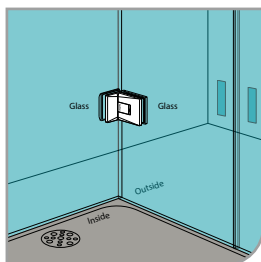

GAP 113

Glass accessories SH G/G BR 23392 (90°)

- 90° glass to glass
- double actions
- glass thickness: 10mm, 12mm
- max. door width: 1000mm / 2 hinges (10mm)
- max. door width: 800mm / 2 hinges (12mm)
- max. door weight: 50kg / 2 hinges
- max. door opening: ±80°
- self closing from approx 25°
- solid brass & stainless steel SUS 304
- satin brass

GAP 1113

Glass accessories SH G/W BR 23344 (90°)

- 90° wall to glass
- double actions
- glass thickness: 10mm, 12mm
- max. door width: 1000mm / 2 hinges (10mm)
- max. door width: 800mm / 2 hinges (12mm)
- max. door weight: 50kg / 2 hinges
- max. door opening: ±80°
- self closing from approx 25°
- solid brass & stainless steel SUS 304
- matte black

GAP 1123

Glass accessories SH G/G BR 23380 (180°)

- 180° glass to glass
- double actions
- glass thickness: 10mm, 12mm
- max. door width: 1000mm / 2 hinges (10mm)
- max. door width: 800mm / 2 hinges (12mm)
- max. door weight: 50kg / 2 hinges
- max. door opening: ±80°
- self closing from approx 25°
- solid brass & stainless steel SUS 304
- matte black

GAP 1133

Glass accessories SH G/G BR 23392 (90°)

- 90° glass to glass
- double actions
- glass thickness: 10mm, 12mm
- max. door width: 1000mm / 2 hinges (10mm)
- max. door width: 800mm / 2 hinges (12mm)
- max. door weight: 50kg / 2 hinges
- max. door opening: ±80°
- self closing from approx 25°
- solid brass & stainless steel SUS 304
- matte black