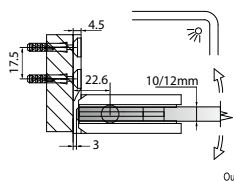

Narrow Gap, Wall Clearance 3mm

As Existing Gap 6.3mm