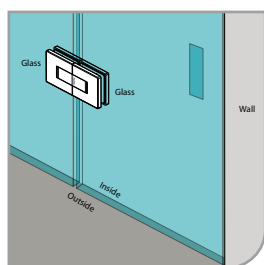

GLASS ACCESSORIES

Series 13

GAP 1301

Glass accessories SH G/W BR 10337 (90°)

- 90° glass to wall
- double actions
- glass thickness: 10mm, 12mm
- max. door width: 1000mm / 2 hinges (10mm)
- max. door width: 800mm / 2 hinges (12mm)
- max. door weight: 50kg / 2 hinges
- max. door opening: ±90°
- self closing from approx 25°
- solid brass & stainless steel SUS 304
- chrome

GAP 1311

Glass accessories SH G/W BR 10344 (90°)

- 90° glass to wall
- double actions
- glass thickness: 10mm, 12mm
- max. door width: 1000mm / 2 hinges (10mm)
- max. door width: 800mm / 2 hinges (12mm)
- max. door weight: 50kg / 2 hinges
- max. door opening: ±90°
- self closing from approx 25°
- solid brass & stainless steel SUS 304
- chrome