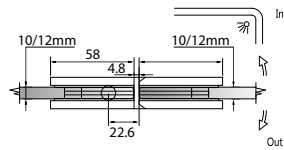

GAP 1222

Glass accessories SH G/G BR 10180 (180°)

- 180° glass to glass
- double actions
- glass thickness: 10mm, 12mm
- max. door width: 1000mm / 2 hinges
- max. door weight: 65kg / 2 hinges
- solid brass
- satin brass

GAP 1232

Glass accessories SH G/G BR 10092 (90°)

- 90° glass to glass
- double actions
- glass thickness: 10mm, 12mm
- max. door width: 1000mm / 2 hinges
- max. door weight: 65kg / 2 hinges
- solid brass & stainless steel SUS 304
- satin brass