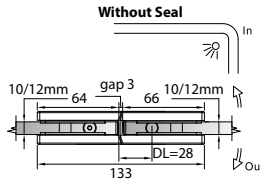

GAP 1312

Glass accessories SH G/W BR 10344 (90°)

- 90° glass to wall
- double actions
- glass thickness: 10mm, 12mm
- max. door width: 1000mm / 2 hinges (10mm)
- max. door width: 800mm / 2 hinges (12mm)
- max. door weight: 50kg / 2 hinges
- max. door opening: ±90°
- self closing from approx 25°
- solid brass & stainless steel SUS 304
- satin brass

GAP 1322

Glass accessories SH G/G BR 10380 (180°)

- 180° glass to glass
- double actions
- glass thickness: 10mm, 12mm
- max. door width: 1000mm / 2 hinges (10mm)
- max. door width: 800mm / 2 hinges (12mm)
- max. door weight: 50kg / 2 hinges
- max. door opening: $\pm 90^\circ$
- self closing from approx 25°
- solid brass & stainless steel SUS 304
- satin brass