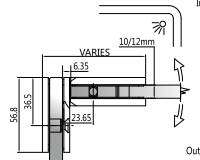

GAP 1222

Glass accessories SH G/G BR 10180 (180°)

- 180° glass to glass
- double actions
- glass thickness: 10mm, 12mm
- max. door width: 1000mm / 2 hinges
- max. door weight: 65kg / 2 hinges
- solid brass
- satin brass

GAP 1232

Glass accessories SH G/G BR 10092 (90°)

- 90° glass to glass
- double actions
- glass thickness: 10mm, 12mm
- max. door width: 1000mm / 2 hinges
- max. door weight: 65kg / 2 hinges
- solid brass & stainless steel SUS 304
- satin brass