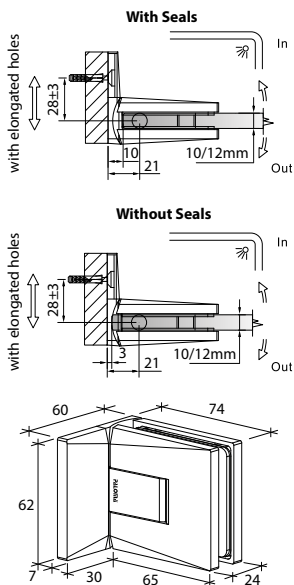

GAP 111

Glass accessories SH G/W BR 23344 (90°)

- 90° wall to glass
- double actions
- glass thickness: 10mm, 12mm
- max. door width: 1000mm / 2 hinges (10mm)
- max. door width: 800mm / 2 hinges (12mm)
- max. door weight: 50kg / 2 hinges
- max. door opening: ±80°
- self closing from approx 25°
- solid brass & stainless steel SUS 304
- chrome