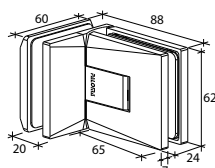

GAP 112

Glass accessories SH G/W BR 23344 (90°)

- 90° wall to glass
- double actions
- glass thickness: 10mm, 12mm
- max. door width: 1000mm / 2 hinges (10mm)
- max. door width: 800mm / 2 hinges (12mm)
- max. door weight: 50kg / 2 hinges
- max. door opening: ±80°
- self closing from approx 25°
- solid brass & stainless steel SUS 304
- satin brass

GAP 112

Glass accessories SH G/G BR 23380 (180°)

- 180° glass to glass
- double actions
- glass thickness: 10mm, 12mm
- max. door width: 1000mm / 2 hinges (10mm)
- max. door width: 800mm / 2 hinges (12mm)
- max. door weight: 50kg / 2 hinges
- max. door opening: ±80°
- self closing from approx 25°
- solid brass & stainless steel SUS 304
- satin brass