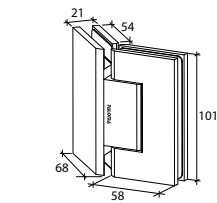

GAP 1214

Glass accessories SH G/W BR 10044 (90°)

- 90° glass to wall
- double actions
- glass thickness: 10mm, 12mm
- max. door width: 1000mm / 2 hinges
- max. door weight: 65kg / 2 hinges
- solid brass & stainless steel SUS 304
- brushed gunmetal

Narrow Gap, Wall Clearance 3mm

As Existing Gap 6.3mm

GAP 1224

Glass accessories SH G/G BR 10180 (180°)

- 180° glass to glass
- double actions
- glass thickness: 10mm, 12mm
- max. door width: 1000mm / 2 hinges
- max. door weight: 65kg / 2 hinges
- solid brass
- brushed gunmetal

GAP 1234

Glass accessories SH G/G BR 10092 (90°)

- 90° glass to glass
- double actions
- glass thickness: 10mm, 12mm
- max. door width: 1000mm / 2 hinges
- max. door weight: 65kg / 2 hinges
- solid brass & stainless steel SUS 304
- brushed gunmetal