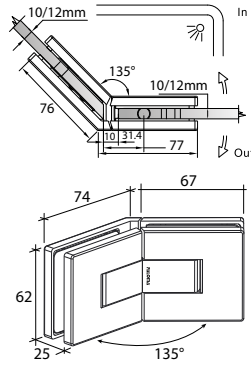

GAP 1313

Glass accessories SH G/W BR 10344 (90°)

- 90° glass to wall
- double actions
- glass thickness: 10mm, 12mm
- max. door width: 1000mm / 2 hinges (10mm)
- max. door width: 800mm / 2 hinges (12mm)
- max. door weight: 50kg / 2 hinges
- max. door opening: ±90°
- self closing from approx 25°
- solid brass & stainless steel SUS 304
- matte black

GAP 1323

Glass accessories SH G/G BR 10380 (180°)

- 180° glass to glass
- double actions
- glass thickness: 10mm, 12mm
- max. door width: 1000mm / 2 hinges (10mm)
- max. door width: 800mm / 2 hinges (12mm)
- max. door weight: 50kg / 2 hinges
- max. door opening: $\pm 90^\circ$
- self closing from approx 25°
- solid brass & stainless steel SUS 304
- matte black

GAP 1333

Glass accessories SH G/G BR 10392 (90°)

- 90° glass to glass
- double actions
- glass thickness: 10mm, 12mm
- max. door width: 1000mm / 2 hinges
- max. door weight: 50kg / 2 hinges
- max. door opening: $\pm 90^\circ$
- self closing from approx 25°
- solid brass & stainless steel SUS 304
- matte black