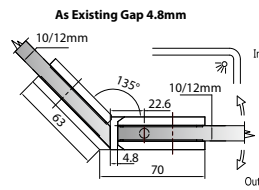

GAP 1214

Glass accessories SH G/W BR 10044 (90°)

- 90° glass to wall
- double actions
- glass thickness: 10mm, 12mm
- max. door width: 1000mm / 2 hinges
- max. door weight: 65kg / 2 hinges
- solid brass & stainless steel SUS 304
- brushed gunmetal

Narrow Gap, Wall Clearance 3mm

As Existing Gap 6.3mm

GAP 1224

Glass accessories SH G/G BR 10180 (180°)

- 180° glass to glass
- double actions
- glass thickness: 10mm, 12mm
- max. door width: 1000mm / 2 hinges
- max. door weight: 65kg / 2 hinges
- solid brass
- brushed gunmetal

GAP 1234

Glass accessories SH G/G BR 10092 (90°)

- 90° glass to glass
- double actions
- glass thickness: 10mm, 12mm
- max. door width: 1000mm / 2 hinges
- max. door weight: 65kg / 2 hinges
- solid brass & stainless steel SUS 304
- brushed gunmetal