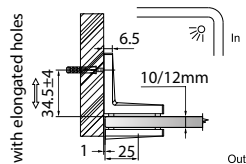

- 90° wall to glass
- double actions
- glass thickness: 10mm, 12mm
- max. door width: 1000mm / 2 hinges (10mm)
- max. door width: 800mm / 2 hinges (12mm)
- max. door weight: 50kg / 2 hinges
- max. door opening: ±80°
- self closing from approx 25°
- solid brass & stainless steel SUS 304
- chrome

GAP 112

Glass accessories SH G/G BR 23380 (180°)

- 180° glass to glass
- double actions
- glass thickness: 10mm, 12mm
- max. door width: 1000mm / 2 hinges (10mm)
- max. door width: 800mm / 2 hinges (12mm)
- max. door weight: 50kg / 2 hinges
- max. door opening: ±80°
- self closing from approx 25°
- solid brass & stainless steel SUS 304
- chrome

GAP 113

Glass accessories SH G/G BR 23392 (90°)

- 90° glass to glass
- double actions
- glass thickness: 10mm, 12mm
- max. door width: 1000mm / 2 hinges (10mm)
- max. door width: 800mm / 2 hinges (12mm)
- max. door weight: 50kg / 2 hinges
- max. door opening: ±80°
- self closing from approx 25°
- solid brass & stainless steel SUS 304
- chrome