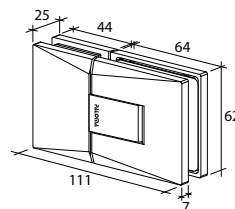

GAP 112

Glass accessories SH G/W BR 23344 (90°)

- 90° wall to glass
- double actions
- glass thickness: 10mm, 12mm
- max. door width: 1000mm / 2 hinges (10mm)
- max. door width: 800mm / 2 hinges (12mm)
- max. door weight: 50kg / 2 hinges
- max. door opening: ±80°
- self closing from approx 25°
- solid brass & stainless steel SUS 304
- satin brass