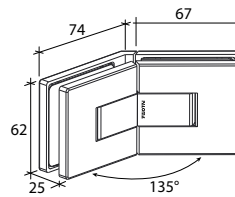

GAP 1344

Glass accessories SH G/G BR 10345 (135°)

- 135° glass to glass
- double actions
- glass thickness: 10mm, 12mm
- max. door width: 1000mm / 2 hinges (10mm)
- max. door width: 800mm / 2 hinges (12mm)
- max. door weight: 50kg / 2 hinges
- max. door opening: ±90°
- self closing from approx 25°
- solid brass & stainless steel SUS 304
- brushed gunmetal