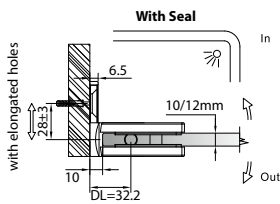

GAP 1312

Glass accessories SH G/W BR 10344 (90°)

- 90° glass to wall
- double actions
- glass thickness: 10mm, 12mm
- max. door width: 1000mm / 2 hinges (10mm)
- max. door width: 800mm / 2 hinges (12mm)
- max. door weight: 50kg / 2 hinges
- max. door opening: ±90°
- self closing from approx 25°
- solid brass & stainless steel SUS 304
- satin brass