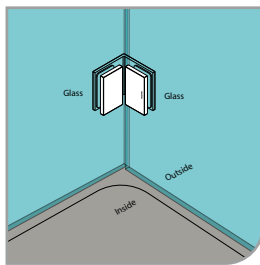

GAP 1364

Glass accessories GC G/W BR 090S (90°)

- 90° glass to wall clip
- glass thickness: 10mm, 12mm
- solid brass
- brushed gunmetal

GAP 1374

Glass accessories GC G/G BR 090 (90°)

- 90° glass to glass clip
- glass thickness: 10mm, 12mm
- solid brass
- brushed gunmetal