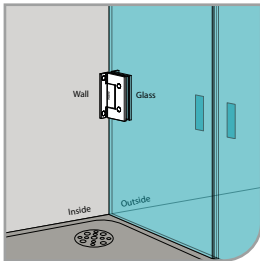

GAP 1241

Glass accessories SH G/G BR 10045 (135°)

- 135° glass to glass
- double actions
- glass thickness: 10mm, 12mm
- max. door width: 1000mm / 2 hinges
- max. door weight: 65kg / 2 hinges
- solid brass
- chrome

GAP 1261

Glass accessories GC G/W BR 10090S (90°)

- 90° glass to wall clip
- glass thickness: 10mm, 12mm
- solid brass
- chrome

GAP 1271

Glass accessories GC G/G BR 10090 (90°)

- 90° glass to glass clip
- glass thickness: 10mm, 12mm
- solid brass
- chrome

Narrow Gap, Wall Clearance 3mm

As Existing Gap 6.3mm

GAP 1202

Glass accessories SH G/W BR 10037 (90°)

- 90° glass to wall
- double actions
- glass thickness: 10mm, 12mm
- max. door width: 1000mm / 2 hinges
- max. door weight: 65kg / 2 hinges
- solid brass & stainless steel SUS 304
- satin brass