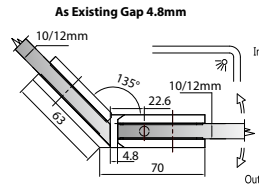

Narrow Gap, Wall Clearance 3mm

As Existing Gap 6.3mm

GAP 1222

Glass accessories SH G/G BR 10180 (180°)

- 180° glass to glass
- double actions
- glass thickness: 10mm, 12mm
- max. door width: 1000mm / 2 hinges
- max. door weight: 65kg / 2 hinges
- solid brass
- satin brass

Narrow Gap, Wall Clearance 3mm

As Existing Gap 4.8mm

GAP 1232

Glass accessories SH G/G BR 10092 (90°)

- 90° glass to glass
- double actions
- glass thickness: 10mm, 12mm
- max. door width: 1000mm / 2 hinges
- max. door weight: 65kg / 2 hinges
- solid brass & stainless steel SUS 304
- satin brass

Narrow Gap, Wall Clearance 4mm

As Existing Gap 6.3mm

GAP 1242

Glass accessories SH G/G BR 10045 (135°)

- 135° glass to glass
- double actions
- glass thickness: 10mm, 12mm
- max. door width: 1000mm / 2 hinges
- max. door weight: 65kg / 2 hinges
- solid brass
- satin brass