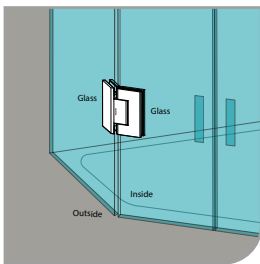

GAP 1214

Glass accessories SH G/W BR 10044 (90°)

- 90° glass to wall
- double actions
- glass thickness: 10mm, 12mm
- max. door width: 1000mm / 2 hinges
- max. door weight: 65kg / 2 hinges
- solid brass & stainless steel SUS 304
- brushed gunmetal

Narrow Gap, Wall Clearance 3mm

As Existing Gap 6.3mm

GAP 1224

Glass accessories SH G/G BR 10180 (180°)

- 180° glass to glass
- double actions
- glass thickness: 10mm, 12mm
- max. door width: 1000mm / 2 hinges
- max. door weight: 65kg / 2 hinges
- solid brass
- brushed gunmetal

GAP 1234

Glass accessories SH G/G BR 10092 (90°)

- 90° glass to glass
- double actions
- glass thickness: 10mm, 12mm
- max. door width: 1000mm / 2 hinges
- max. door weight: 65kg / 2 hinges
- solid brass & stainless steel SUS 304
- brushed gunmetal