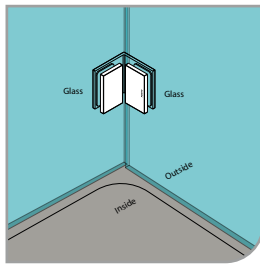

GAP 1343

Glass accessories SH G/G BR 10345 (135°)

- 135° glass to glass
- double actions
- glass thickness: 10mm, 12mm
- max. door width: 1000mm / 2 hinges (10mm)
- max. door width: 800mm / 2 hinges (12mm)
- max. door weight: 50kg / 2 hinges
- max. door opening: ±90°
- self closing from approx 25°
- solid brass & stainless steel SUS 304
- matte black

GAP 1363

Glass accessories GC G/W BR 090S (90°)

- 90° glass to wall clip
- glass thickness: 10mm, 12mm
- solid brass
- matte black

Glass	10mm	12mm
A	30mm	28mm
B	42mm	42mm

GAP 1373

Glass accessories GC G/G BR 090 (90°)

- 90° glass to glass clip
- glass thickness: 10mm, 12mm
- solid brass
- matte black

GAP 1304

Glass accessories SH G/W BR 10337 (90°)

- 90° glass to wall
- double actions
- glass thickness: 10mm, 12mm
- max. door width: 1000mm / 2 hinges (10mm)
- max. door width: 800mm / 2 hinges (12mm)
- max. door weight: 50kg / 2 hinges
- max. door opening: ±90°
- self closing from approx 25°
- solid brass & stainless steel SUS 304
- brushed gunmetal