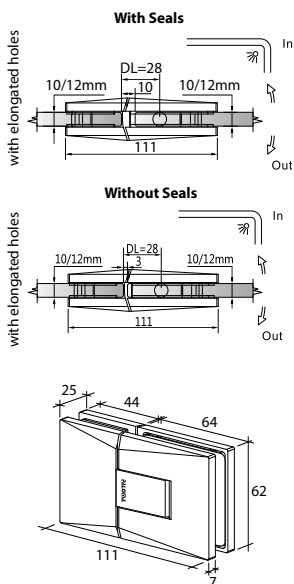

GAP 1163

Glass accessories GC G/W BR 23090S (90°)

- 90° wall to glass clip
- glass thickness: 10mm, 12mm
- solid brass
- matte black

GAP 1173

Glass accessories GC G/G BR 23090 (90°)

- 90° glass to glass clip
- glass thickness: 10mm, 12mm
- solid brass
- matte black

GAP 114

Glass accessories SH G/W BR 23344 (90°)

- 90° wall to glass
- double actions
- glass thickness: 10mm, 12mm
- max. door width: 1000mm / 2 hinges (10mm)
- max. door width: 800mm / 2 hinges (12mm)
- max. door weight: 50kg / 2 hinges
- max. door opening: ±80°
- self closing from approx 25°
- solid brass & stainless steel SUS 304
- brushed gunmetal