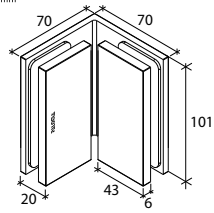

GAP 1241

Glass accessories SH G/G BR 10045 (135°)

- 135° glass to glass
- double actions
- glass thickness: 10mm, 12mm
- max. door width: 1000mm / 2 hinges
- max. door weight: 65kg / 2 hinges
- solid brass
- chrome

Narrow Gap, Wall Clearance 3mm

As Existing Gap 6.3mm

GAP 1202

Glass accessories SH G/W BR 10037 (90°)

- 90° glass to wall
- double actions
- glass thickness: 10mm, 12mm
- max. door width: 1000mm / 2 hinges
- max. door weight: 65kg / 2 hinges
- solid brass & stainless steel SUS 304
- satin brass

GAP 1212

Glass accessories SH G/W BR 10044 (90°)

- 90° glass to wall
- double actions
- glass thickness: 10mm, 12mm
- max. door width: 1000mm / 2 hinges
- max. door weight: 65kg / 2 hinges
- solid brass & stainless steel SUS 304
- satin brass