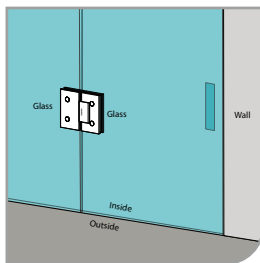

GAP 1211

Glass accessories SH G/W BR 10044 (90°)

- 90° glass to wall
- double actions
- glass thickness: 10mm, 12mm
- max. door width: 1000mm / 2 hinges
- max. door weight: 65kg / 2 hinges
- solid brass & stainless steel SUS 304
- chrome

Narrow Gap, Wall Clearance 3mm

As Existing Gap 6.3mm

GAP 1221

Glass accessories SH G/G BR 10180 (180°)

- 180° glass to glass
- double actions
- glass thickness: 10mm, 12mm
- max. door width: 1000mm / 2 hinges
- max. door weight: 65kg / 2 hinges
- solid brass
- chrome

GAP 1231

Glass accessories SH G/G BR 10092 (90°)

- 90° glass to glass
- double actions
- glass thickness: 10mm, 12mm
- max. door width: 1000mm / 2 hinges
- max. door weight: 65kg / 2 hinges
- solid brass & stainless steel SUS 304
- chrome