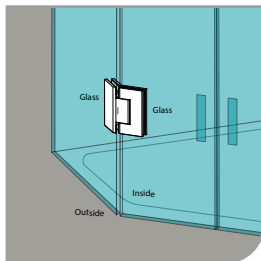

GAP 1223

Glass accessories SH G/G BR 10180 (180°)

- 180° glass to glass
- double actions
- glass thickness: 10mm, 12mm
- max. door width: 1000mm / 2 hinges
- max. door weight: 65kg / 2 hinges
- solid brass
- matte black

GAP 1233

Glass accessories SH G/G BR 10092 (90°)

- 90° glass to glass
- double actions
- glass thickness: 10mm, 12mm
- max. door width: 1000mm / 2 hinges
- max. door weight: 65kg / 2 hinges
- solid brass & stainless steel SUS 304
- matte black

GAP 1243

Glass accessories SH G/G BR 10045 (135°)

- 135° glass to glass
- double actions
- glass thickness: 10mm, 12mm
- max. door width: 1000mm / 2 hinges
- max. door weight: 65kg / 2 hinges
- solid brass
- matte black