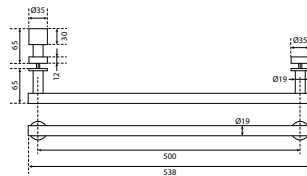

SHOWER HANDLES

SHP 1101

Shower handle 4060-SQ 600MM

- handles
- brass
- chrome

SHP 2101

Shower handle 19X538X500

- handles
- stainless steel SUS 304
- polished stainless steel

SHP 2201