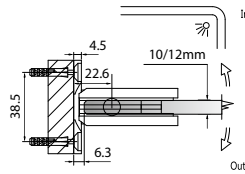

GAP 1203

Glass accessories SH G/W BR 10037 (90°)

- 90° glass to wall
- double actions
- glass thickness: 10mm, 12mm
- max. door width: 1000mm / 2 hinges
- max. door weight: 65kg / 2 hinges
- solid brass & stainless steel SUS 304
- matte black