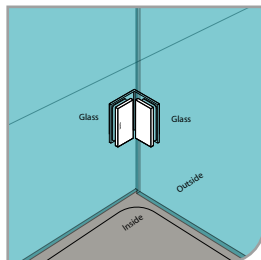

Narrow Gap, Wall Clearance 4mm

As Existing Gap 6.3mm

GAP 1242

Glass accessories SH G/G BR 10045 (135°)

- 135° glass to glass
- double actions
- glass thickness: 10mm, 12mm
- max. door width: 1000mm / 2 hinges
- max. door weight: 65kg / 2 hinges
- solid brass
- satin brass

GAP 1262

Glass accessories GC G/W BR 10090S (90°)

- 90° glass to wall clip
- glass thickness: 10mm, 12mm
- solid brass
- satin brass

GAP 1272

Glass accessories GC G/G BR 10090 (90°)

- 90° glass to glass clip
- glass thickness: 10mm, 12mm
- solid brass
- satin brass

Narrow Gap, Wall Clearance 3mm

As Existing Gap 6.3mm

GAP 1203

Glass accessories SH G/W BR 10037 (90°)

- 90° glass to wall
- double actions
- glass thickness: 10mm, 12mm
- max. door width: 1000mm / 2 hinges
- max. door weight: 65kg / 2 hinges
- solid brass & stainless steel SUS 304
- matte black

Narrow Gap, Wall Clearance 3mm

As Existing Gap 6.3mm

GAP 1213

Glass accessories SH G/W BR 10044 (90°)

- 90° glass to wall
- double actions
- glass thickness: 10mm, 12mm
- max. door width: 1000mm / 2 hinges
- max. door weight: 65kg / 2 hinges
- solid brass & stainless steel SUS 304
- matte black