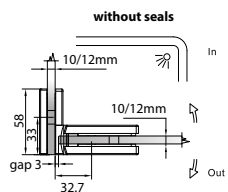

GAP 1333

Glass accessories SH G/G BR 10392 (90°)

- 90° glass to glass
- double actions
- glass thickness: 10mm, 12mm
- max. door width: 1000mm / 2 hinges
- max. door weight: 50kg / 2 hinges
- max. door opening: $\pm 90^\circ$
- self closing from approx 25°
- solid brass & stainless steel SUS 304
- matte black