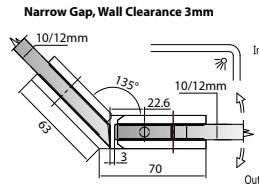

GAP 1214

Glass accessories SH G/W BR 10044 (90°)

- 90° glass to wall
- double actions
- glass thickness: 10mm, 12mm
- max. door width: 1000mm / 2 hinges
- max. door weight: 65kg / 2 hinges
- solid brass & stainless steel SUS 304
- brushed gunmetal

Narrow Gap, Wall Clearance 3mm

As Existing Gap 6.3mm

GAP 1224

Glass accessories SH G/G BR 10180 (180°)

- 180° glass to glass
- double actions
- glass thickness: 10mm, 12mm
- max. door width: 1000mm / 2 hinges
- max. door weight: 65kg / 2 hinges
- solid brass
- brushed gunmetal

GAP 1234

Glass accessories SH G/G BR 10092 (90°)

- 90° glass to glass
- double actions
- glass thickness: 10mm, 12mm
- max. door width: 1000mm / 2 hinges
- max. door weight: 65kg / 2 hinges
- solid brass & stainless steel SUS 304
- brushed gunmetal