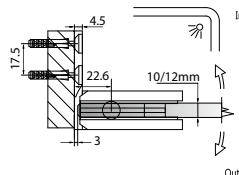

Narrow Gap, Wall Clearance 3mm

As Existing Gap 6.3mm