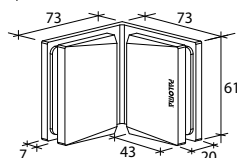

GAP 1171

Glass accessories GC G/G BR 23090 (90°)

- 90° glass to glass clip
- glass thickness: 10mm, 12mm
- solid brass
- chrome