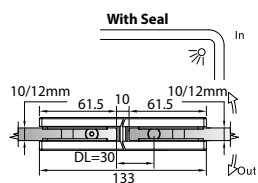

GAP 1321

Glass accessories SH G/G BR 10380 (180°)

- 180° glass to glass
- double actions
- glass thickness: 10mm, 12mm
- max. door width: 1000mm / 2 hinges (10mm)
- max. door width: 800mm / 2 hinges (12mm)
- max. door weight: 50kg / 2 hinges
- max. door opening: $\pm 90^\circ$
- self closing from approx 25°
- solid brass & stainless steel SUS 304
- chrome

GAP 1331

Glass accessories SH G/G BR 10392 (90°)

- 90° glass to glass
- double actions
- glass thickness: 10mm, 12mm
- max. door width: 1000mm / 2 hinges
- max. door weight: 50kg / 2 hinges
- max. door opening: $\pm 90^\circ$
- self closing from approx 25°
- solid brass & stainless steel SUS 304
- chrome