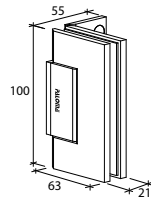

Narrow Gap, Wall Clearance 3mm

As Existing Gap 6.3mm

GAP 1203

Glass accessories SH G/W BR 10037 (90°)

- 90° glass to wall
- double actions
- glass thickness: 10mm, 12mm
- max. door width: 1000mm / 2 hinges
- max. door weight: 65kg / 2 hinges
- solid brass & stainless steel SUS 304
- matte black

Narrow Gap, Wall Clearance 3mm

As Existing Gap 6.3mm

GAP 1213

Glass accessories SH G/W BR 10044 (90°)

- 90° glass to wall
- double actions
- glass thickness: 10mm, 12mm
- max. door width: 1000mm / 2 hinges
- max. door weight: 65kg / 2 hinges
- solid brass & stainless steel SUS 304
- matte black