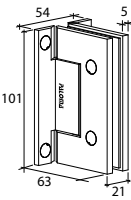

GLASS ACCESSORIES

Series 12

Narrow Gap, Wall Clearance 3mm

As Existing Gap 6.3mm

GAP 1201

Glass accessories SH G/W BR 10037 (90°)

- 90° glass to wall
- double actions
- glass thickness: 10mm, 12mm
- max. door width: 1000mm / 2 hinges
- max. door weight: 65kg / 2 hinges
- solid brass & stainless steel SUS 304
- chrome

GAP 1211

Glass accessories SH G/W BR 10044 (90°)

- 90° glass to wall
- double actions
- glass thickness: 10mm, 12mm
- max. door width: 1000mm / 2 hinges
- max. door weight: 65kg / 2 hinges
- solid brass & stainless steel SUS 304
- chrome