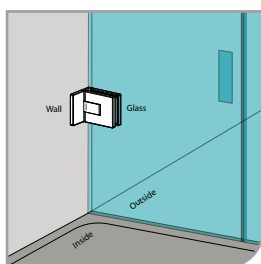

GAP 1302

Glass accessories SH G/W BR 10337 (90°)

- 90° glass to wall
- double actions
- glass thickness: 10mm, 12mm
- max. door width: 1000mm / 2 hinges (10mm)
- max. door width: 800mm / 2 hinges (12mm)
- max. door weight: 50kg / 2 hinges
- max. door opening: ±90°
- self closing from approx 25°
- solid brass & stainless steel SUS 304
- satin brass

GAP 1312

Glass accessories SH G/W BR 10344 (90°)

- 90° glass to wall
- double actions
- glass thickness: 10mm, 12mm
- max. door width: 1000mm / 2 hinges (10mm)
- max. door width: 800mm / 2 hinges (12mm)
- max. door weight: 50kg / 2 hinges
- max. door opening: ±90°
- self closing from approx 25°
- solid brass & stainless steel SUS 304
- satin brass