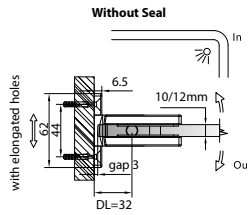

GAP 1362

Glass accessories GC G/W BR 090S (90°)

- 90° glass to wall clip
- glass thickness: 10mm, 12mm
- solid brass
- satin brass

GAP 1372

Glass accessories GC G/G BR 090 (90°)

- 90° glass to glass clip
- glass thickness: 10mm, 12mm
- solid brass
- satin brass