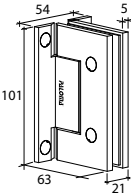

GAP 1241

Glass accessories SH G/G BR 10045 (135°)

- 135° glass to glass
- double actions
- glass thickness: 10mm, 12mm
- max. door width: 1000mm / 2 hinges
- max. door weight: 65kg / 2 hinges
- solid brass
- chrome

GAP 1261

Glass accessories GC G/W BR 10090S (90°)

- 90° glass to wall clip
- glass thickness: 10mm, 12mm
- solid brass
- chrome

GAP 1271

Glass accessories GC G/G BR 10090 (90°)

- 90° glass to glass clip
- glass thickness: 10mm, 12mm
- solid brass
- chrome

Narrow Gap, Wall Clearance 3mm

As Existing Gap 6.3mm

GAP 1202

Glass accessories SH G/W BR 10037 (90°)

- 90° glass to wall
- double actions
- glass thickness: 10mm, 12mm
- max. door width: 1000mm / 2 hinges
- max. door weight: 65kg / 2 hinges
- solid brass & stainless steel SUS 304
- satin brass

GAP 1212

Glass accessories SH G/W BR 10044 (90°)

- 90° glass to wall
- double actions
- glass thickness: 10mm, 12mm
- max. door width: 1000mm / 2 hinges
- max. door weight: 65kg / 2 hinges
- solid brass & stainless steel SUS 304
- satin brass