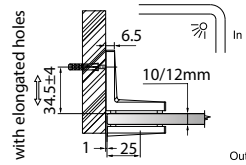

GAP 1113

Glass accessories SH G/W BR 23344 (90°)

- 90° wall to glass
- double actions
- glass thickness: 10mm, 12mm
- max. door width: 1000mm / 2 hinges (10mm)
- max. door width: 800mm / 2 hinges (12mm)
- max. door weight: 50kg / 2 hinges
- max. door opening: ±80°
- self closing from approx 25°
- solid brass & stainless steel SUS 304
- matte black

GAP 1123

Glass accessories SH G/G BR 23380 (180°)

- 180° glass to glass
- double actions
- glass thickness: 10mm, 12mm
- max. door width: 1000mm / 2 hinges (10mm)
- max. door width: 800mm / 2 hinges (12mm)
- max. door weight: 50kg / 2 hinges
- max. door opening: ±80°
- self closing from approx 25°
- solid brass & stainless steel SUS 304
- matte black

GAP 1133

Glass accessories SH G/G BR 23392 (90°)

- 90° glass to glass
- double actions
- glass thickness: 10mm, 12mm
- max. door width: 1000mm / 2 hinges (10mm)
- max. door width: 800mm / 2 hinges (12mm)
- max. door weight: 50kg / 2 hinges
- max. door opening: ±80°
- self closing from approx 25°
- solid brass & stainless steel SUS 304
- matte black