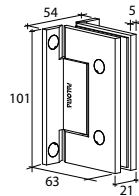

GAP 1243

Glass accessories SH G/G BR 10045 (135°)

- 135° glass to glass
- double actions
- glass thickness: 10mm, 12mm
- max. door width: 1000mm / 2 hinges
- max. door weight: 65kg / 2 hinges
- solid brass
- matte black

Narrow Gap, Wall Clearance 3mm

As Existing Gap 6.3mm

GAP 1204

Glass accessories SH G/W BR 10037 (90°)

- 90° glass to wall
- double actions
- glass thickness: 10mm, 12mm
- max. door width: 1000mm / 2 hinges
- max. door weight: 65kg / 2 hinges
- solid brass & stainless steel SUS 304
- brushed gunmetal