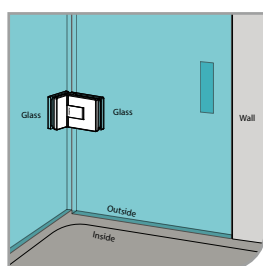

GAP 1311

Glass accessories SH G/W BR 10344 (90°)

- 90° glass to wall
- double actions
- glass thickness: 10mm, 12mm
- max. door width: 1000mm / 2 hinges (10mm)
- max. door width: 800mm / 2 hinges (12mm)
- max. door weight: 50kg / 2 hinges
- max. door opening: ±90°
- self closing from approx 25°
- solid brass & stainless steel SUS 304
- chrome

GAP 1321

Glass accessories SH G/G BR 10380 (180°)

- 180° glass to glass
- double actions
- glass thickness: 10mm, 12mm
- max. door width: 1000mm / 2 hinges (10mm)
- max. door width: 800mm / 2 hinges (12mm)
- max. door weight: 50kg / 2 hinges
- max. door opening: $\pm 90^\circ$
- self closing from approx 25°
- solid brass & stainless steel SUS 304
- chrome

GAP 1331

Glass accessories SH G/G BR 10392 (90°)

- 90° glass to glass
- double actions
- glass thickness: 10mm, 12mm
- max. door width: 1000mm / 2 hinges
- max. door weight: 50kg / 2 hinges
- max. door opening: $\pm 90^\circ$
- self closing from approx 25°
- solid brass & stainless steel SUS 304
- chrome