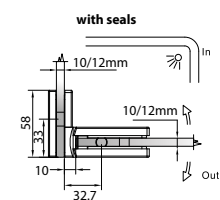

GAP 1331

Glass accessories SH G/G BR 10392 (90°)

- 90° glass to glass
- double actions
- glass thickness: 10mm, 12mm
- max. door width: 1000mm / 2 hinges
- max. door weight: 50kg / 2 hinges
- max. door opening: $\pm 90^\circ$
- self closing from approx 25°
- solid brass & stainless steel SUS 304
- chrome