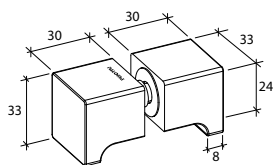

GAP 8902

Glass accessories DK BR 99300

- handles
- glass thickness: 10mm, 12mm
- solid brass
- satin brass