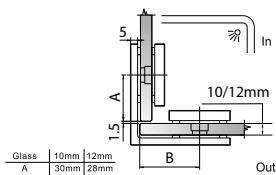

GAP 1303

Glass accessories SH G/W BR 10337 (90°)

- 90° glass to wall
- double actions
- glass thickness: 10mm, 12mm
- max. door width: 1000mm / 2 hinges (10mm)
- max. door width: 800mm / 2 hinges (12mm)
- max. door weight: 50kg / 2 hinges
- max. door opening: ±90°
- self closing from approx 25°
- solid brass & stainless steel SUS 304
- matte black