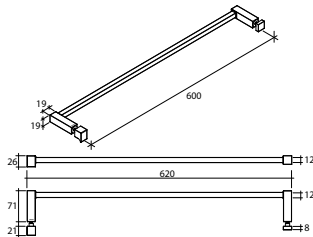

Shower handle 25X200X500

- handles
- stainless steel SUS 304
- polished stainless steel

SHP 1102

Shower handle 4060-SQ 600MM

- handles
- brass
- satin brass

SHP 2102

Shower handle 19X538X500

- handles
- stainless steel SUS 304
- satin gold