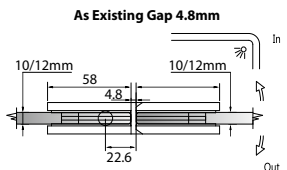

GAP 1214

Glass accessories SH G/W BR 10044 (90°)

- 90° glass to wall
- double actions
- glass thickness: 10mm, 12mm
- max. door width: 1000mm / 2 hinges
- max. door weight: 65kg / 2 hinges
- solid brass & stainless steel SUS 304
- brushed gunmetal

Narrow Gap, Wall Clearance 3mm

As Existing Gap 6.3mm

GAP 1224

Glass accessories SH G/G BR 10180 (180°)

- 180° glass to glass
- double actions
- glass thickness: 10mm, 12mm
- max. door width: 1000mm / 2 hinges
- max. door weight: 65kg / 2 hinges
- solid brass
- brushed gunmetal

GAP 1234

Glass accessories SH G/G BR 10092 (90°)

- 90° glass to glass
- double actions
- glass thickness: 10mm, 12mm
- max. door width: 1000mm / 2 hinges
- max. door weight: 65kg / 2 hinges
- solid brass & stainless steel SUS 304
- brushed gunmetal