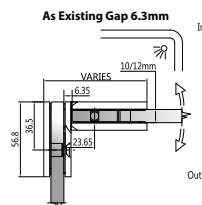

GAP 1211

Glass accessories SH G/W BR 10044 (90°)

- 90° glass to wall
- double actions
- glass thickness: 10mm, 12mm
- max. door width: 1000mm / 2 hinges
- max. door weight: 65kg / 2 hinges
- solid brass & stainless steel SUS 304
- chrome

Narrow Gap, Wall Clearance 3mm

As Existing Gap 6.3mm

GAP 1221

Glass accessories SH G/G BR 10180 (180°)

- 180° glass to glass
- double actions
- glass thickness: 10mm, 12mm
- max. door width: 1000mm / 2 hinges
- max. door weight: 65kg / 2 hinges
- solid brass
- chrome

GAP 1231

Glass accessories SH G/G BR 10092 (90°)

- 90° glass to glass
- double actions
- glass thickness: 10mm, 12mm
- max. door width: 1000mm / 2 hinges
- max. door weight: 65kg / 2 hinges
- solid brass & stainless steel SUS 304
- chrome