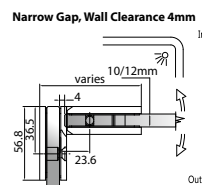

GAP 1211

Glass accessories SH G/W BR 10044 (90°)

- 90° glass to wall
- double actions
- glass thickness: 10mm, 12mm
- max. door width: 1000mm / 2 hinges
- max. door weight: 65kg / 2 hinges
- solid brass & stainless steel SUS 304
- chrome

Narrow Gap, Wall Clearance 3mm

As Existing Gap 6.3mm

GAP 1221

Glass accessories SH G/G BR 10180 (180°)

- 180° glass to glass
- double actions
- glass thickness: 10mm, 12mm
- max. door width: 1000mm / 2 hinges
- max. door weight: 65kg / 2 hinges
- solid brass
- chrome

GAP 1231

Glass accessories SH G/G BR 10092 (90°)

- 90° glass to glass
- double actions
- glass thickness: 10mm, 12mm
- max. door width: 1000mm / 2 hinges
- max. door weight: 65kg / 2 hinges
- solid brass & stainless steel SUS 304
- chrome

GAP 1241

Glass accessories SH G/G BR 10045 (135°)

- 135° glass to glass
- double actions
- glass thickness: 10mm, 12mm
- max. door width: 1000mm / 2 hinges
- max. door weight: 65kg / 2 hinges
- solid brass
- chrome