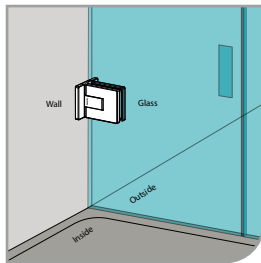

GAP 1264

Glass accessories GC G/W BR 10090S (90°)

- 90° glass to wall clip
- glass thickness: 10mm, 12mm
- solid brass
- brushed gunmetal

GAP 1274

Glass accessories GC G/G BR 10090 (90°)

- 90° glass to glass clip
- glass thickness: 10mm, 12mm
- solid brass
- brushed gunmetal

GLASS ACCESSORIES

Series 13

GAP 1301

Glass accessories SH G/W BR 10337 (90°)

- 90° glass to wall
- double actions
- glass thickness: 10mm, 12mm
- max. door width: 1000mm / 2 hinges (10mm)
- max. door width: 800mm / 2 hinges (12mm)
- max. door weight: 50kg / 2 hinges
- max. door opening: ±90°
- self closing from approx 25°
- solid brass & stainless steel SUS 304
- chrome