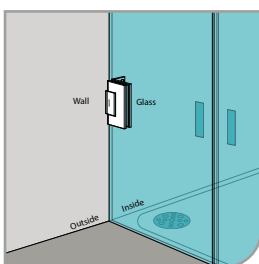

Narrow Gap, Wall Clearance 3mm

As Existing Gap 6.3mm

GAP 1204

Glass accessories SH G/W BR 10037 (90°)

- 90° glass to wall
- double actions
- glass thickness: 10mm, 12mm
- max. door width: 1000mm / 2 hinges
- max. door weight: 65kg / 2 hinges
- solid brass & stainless steel SUS 304
- brushed gunmetal

GAP 1214

Glass accessories SH G/W BR 10044 (90°)

- 90° glass to wall
- double actions
- glass thickness: 10mm, 12mm
- max. door width: 1000mm / 2 hinges
- max. door weight: 65kg / 2 hinges
- solid brass & stainless steel SUS 304
- brushed gunmetal