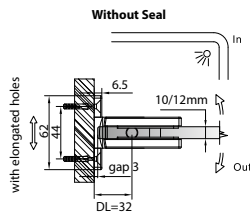

GAP 1361

Glass accessories GC G/W BR 090S (90°)

- 90° glass to wall clip
- glass thickness: 10mm, 12mm
- solid brass
- chrome

GAP 1371

Glass accessories GC G/G BR 090 (90°)

- 90° glass to glass clip
- glass thickness: 10mm, 12mm
- solid brass
- chrome