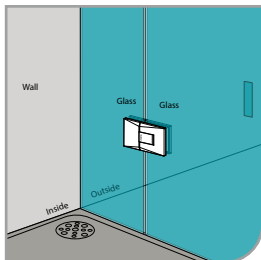

GAP 113

Glass accessories SH G/G BR 23392 (90°)

- 90° glass to glass
- double actions
- glass thickness: 10mm, 12mm
- max. door width: 1000mm / 2 hinges (10mm)
- max. door width: 800mm / 2 hinges (12mm)
- max. door weight: 50kg / 2 hinges
- max. door opening: ±80°
- self closing from approx 25°
- solid brass & stainless steel SUS 304
- chrome

GAP 1161

Glass accessories GC G/W BR 23090S (90°)

- 90° wall to glass clip
- glass thickness: 10mm, 12mm
- solid brass
- chrome

GAP 1171

Glass accessories GC G/G BR 23090 (90°)

- 90° glass to glass clip
- glass thickness: 10mm, 12mm
- solid brass
- chrome

GAP 112

Glass accessories SH G/W BR 23344 (90°)

- 90° wall to glass
- double actions
- glass thickness: 10mm, 12mm
- max. door width: 1000mm / 2 hinges (10mm)
- max. door width: 800mm / 2 hinges (12mm)
- max. door weight: 50kg / 2 hinges
- max. door opening: ±80°
- self closing from approx 25°
- solid brass & stainless steel SUS 304
- satin brass

GAP 112

Glass accessories SH G/G BR 23380 (180°)

- 180° glass to glass
- double actions
- glass thickness: 10mm, 12mm
- max. door width: 1000mm / 2 hinges (10mm)
- max. door width: 800mm / 2 hinges (12mm)
- max. door weight: 50kg / 2 hinges
- max. door opening: ±80°
- self closing from approx 25°
- solid brass & stainless steel SUS 304
- satin brass