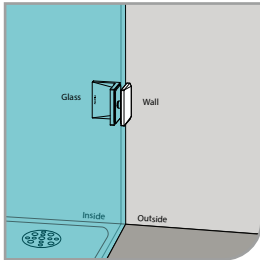

- 90° wall to glass
- double actions
- glass thickness: 10mm, 12mm
- max. door width: 1000mm / 2 hinges (10mm)
- max. door width: 800mm / 2 hinges (12mm)
- max. door weight: 50kg / 2 hinges
- max. door opening: ±80°
- self closing from approx 25°
- solid brass & stainless steel SUS 304
- chrome

GAP 112

Glass accessories SH G/W BR 23344 (90°)

- 90° wall to glass
- double actions
- glass thickness: 10mm, 12mm
- max. door width: 1000mm / 2 hinges (10mm)
- max. door width: 800mm / 2 hinges (12mm)
- max. door weight: 50kg / 2 hinges
- max. door opening: ±80°
- self closing from approx 25°
- solid brass & stainless steel SUS 304
- satin brass

GAP 112

Glass accessories SH G/G BR 23380 (180°)

- 180° glass to glass
- double actions
- glass thickness: 10mm, 12mm
- max. door width: 1000mm / 2 hinges (10mm)
- max. door width: 800mm / 2 hinges (12mm)
- max. door weight: 50kg / 2 hinges
- max. door opening: ±80°
- self closing from approx 25°
- solid brass & stainless steel SUS 304
- satin brass

GAP 113

Glass accessories SH G/G BR 23392 (90°)

- 90° glass to glass
- double actions
- glass thickness: 10mm, 12mm
- max. door width: 1000mm / 2 hinges (10mm)
- max. door width: 800mm / 2 hinges (12mm)
- max. door weight: 50kg / 2 hinges
- max. door opening: ±80°
- self closing from approx 25°
- solid brass & stainless steel SUS 304
- satin brass