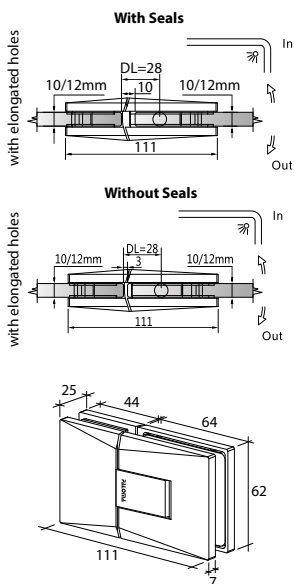

- 90° wall to glass
- double actions
- glass thickness: 10mm, 12mm
- max. door width: 1000mm / 2 hinges (10mm)
- max. door width: 800mm / 2 hinges (12mm)
- max. door weight: 50kg / 2 hinges
- max. door opening: ±80°
- self closing from approx 25°
- solid brass & stainless steel SUS 304
- chrome

GAP 112

Glass accessories SH G/G BR 23380 (180°)

- 180° glass to glass
- double actions
- glass thickness: 10mm, 12mm
- max. door width: 1000mm / 2 hinges (10mm)
- max. door width: 800mm / 2 hinges (12mm)
- max. door weight: 50kg / 2 hinges
- max. door opening: ±80°
- self closing from approx 25°
- solid brass & stainless steel SUS 304
- chrome