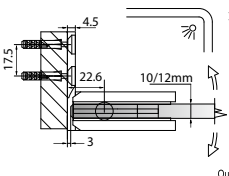

Narrow Gap, Wall Clearance 3mm

As Existing Gap 6.3mm