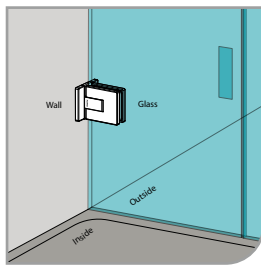

- 90° glass to glass clip
- glass thickness: 10mm, 12mm
- solid brass
- matte black

GAP 1304

Glass accessories SH G/W BR 10337 (90°)

- 90° glass to wall
- double actions
- glass thickness: 10mm, 12mm
- max. door width: 1000mm / 2 hinges (10mm)
- max. door width: 800mm / 2 hinges (12mm)
- max. door weight: 50kg / 2 hinges
- max. door opening: ±90°
- self closing from approx 25°
- solid brass & stainless steel SUS 304
- brushed gunmetal