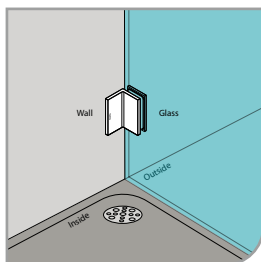

GAP 1233

Glass accessories SH G/G BR 10092 (90°)

- 90° glass to glass
- double actions
- glass thickness: 10mm, 12mm
- max. door width: 1000mm / 2 hinges
- max. door weight: 65kg / 2 hinges
- solid brass & stainless steel SUS 304
- matte black

GAP 1243

Glass accessories SH G/G BR 10045 (135°)

- 135° glass to glass
- double actions
- glass thickness: 10mm, 12mm
- max. door width: 1000mm / 2 hinges
- max. door weight: 65kg / 2 hinges
- solid brass
- matte black

GAP 1263

Glass accessories GC G/W BR 10090S (90°)

- 90° glass to wall clip
- glass thickness: 10mm, 12mm
- solid brass
- matte black

GAP 1273

Glass accessories GC G/G BR 10090 (90°)

- 90° glass to glass clip
- glass thickness: 10mm, 12mm
- solid brass
- matte black

Narrow Gap, Wall Clearance 3mm

As Existing Gap 6.3mm

GAP 1204

Glass accessories SH G/W BR 10037 (90°)

- 90° glass to wall
- double actions
- glass thickness: 10mm, 12mm
- max. door width: 1000mm / 2 hinges
- max. door weight: 65kg / 2 hinges
- solid brass & stainless steel SUS 304
- brushed gunmetal