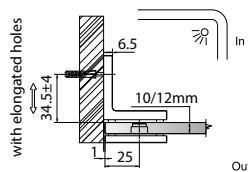

GAP 1262

Glass accessories GC G/W BR 10090S (90°)

- 90° glass to wall clip
- glass thickness: 10mm, 12mm
- solid brass
- satin brass