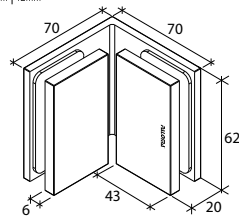

GAP 1374

Glass accessories GC G/G BR 090 (90°)

- 90° glass to glass clip
- glass thickness: 10mm, 12mm
- solid brass
- brushed gunmetal