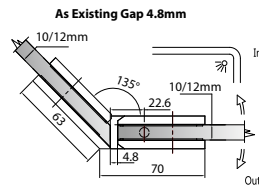

GAP 1223

Glass accessories SH G/G BR 10180 (180°)

- 180° glass to glass
- double actions
- glass thickness: 10mm, 12mm
- max. door width: 1000mm / 2 hinges
- max. door weight: 65kg / 2 hinges
- solid brass
- matte black

GAP 1233

Glass accessories SH G/G BR 10092 (90°)

- 90° glass to glass
- double actions
- glass thickness: 10mm, 12mm
- max. door width: 1000mm / 2 hinges
- max. door weight: 65kg / 2 hinges
- solid brass & stainless steel SUS 304
- matte black

GAP 1243

Glass accessories SH G/G BR 10045 (135°)

- 135° glass to glass
- double actions
- glass thickness: 10mm, 12mm
- max. door width: 1000mm / 2 hinges
- max. door weight: 65kg / 2 hinges
- solid brass
- matte black