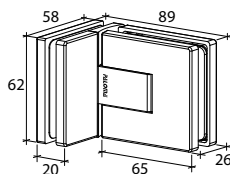

GAP 1331

Glass accessories SH G/G BR 10392 (90°)

- 90° glass to glass
- double actions
- glass thickness: 10mm, 12mm
- max. door width: 1000mm / 2 hinges
- max. door weight: 50kg / 2 hinges
- max. door opening: $\pm 90^\circ$
- self closing from approx 25°
- solid brass & stainless steel SUS 304
- chrome