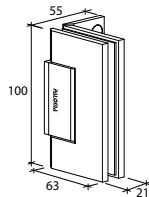

Narrow Gap, Wall Clearance 3mm

As Existing Gap 6.3mm

GAP 1204

Glass accessories SH G/W BR 10037 (90°)

- 90° glass to wall
- double actions
- glass thickness: 10mm, 12mm
- max. door width: 1000mm / 2 hinges
- max. door weight: 65kg / 2 hinges
- solid brass & stainless steel SUS 304
- brushed gunmetal

GAP 1214

Glass accessories SH G/W BR 10044 (90°)

- 90° glass to wall
- double actions
- glass thickness: 10mm, 12mm
- max. door width: 1000mm / 2 hinges
- max. door weight: 65kg / 2 hinges
- solid brass & stainless steel SUS 304
- brushed gunmetal

Narrow Gap, Wall Clearance 3mm

As Existing Gap 6.3mm

GAP 1224

Glass accessories SH G/G BR 10180 (180°)

- 180° glass to glass
- double actions
- glass thickness: 10mm, 12mm
- max. door width: 1000mm / 2 hinges
- max. door weight: 65kg / 2 hinges
- solid brass
- brushed gunmetal