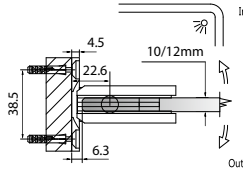

GAP 1204

Glass accessories SH G/W BR 10037 (90°)

- 90° glass to wall
- double actions
- glass thickness: 10mm, 12mm
- max. door width: 1000mm / 2 hinges
- max. door weight: 65kg / 2 hinges
- solid brass & stainless steel SUS 304
- brushed gunmetal

GAP 1214

Glass accessories SH G/W BR 10044 (90°)

- 90° glass to wall
- double actions
- glass thickness: 10mm, 12mm
- max. door width: 1000mm / 2 hinges
- max. door weight: 65kg / 2 hinges
- solid brass & stainless steel SUS 304
- brushed gunmetal