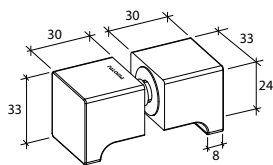

GAP 8904

Glass accessories DK BR 99300

- handles
- glass thickness: 10mm, 12mm
- solid brass
- brushed gunmetal