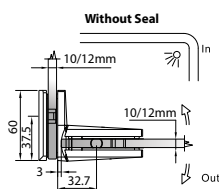

GAP 113

Glass accessories SH G/G BR 23392 (90°)

- 90° glass to glass
- double actions
- glass thickness: 10mm, 12mm
- max. door width: 1000mm / 2 hinges (10mm)
- max. door width: 800mm / 2 hinges (12mm)
- max. door weight: 50kg / 2 hinges
- max. door opening: ±80°
- self closing from approx 25°
- solid brass & stainless steel SUS 304
- chrome

GAP 112

Glass accessories SH G/W BR 23344 (90°)

- 90° wall to glass
- double actions
- glass thickness: 10mm, 12mm
- max. door width: 1000mm / 2 hinges (10mm)
- max. door width: 800mm / 2 hinges (12mm)
- max. door weight: 50kg / 2 hinges
- max. door opening: ±80°
- self closing from approx 25°
- solid brass & stainless steel SUS 304
- satin brass

GAP 112

Glass accessories SH G/G BR 23380 (180°)

- 180° glass to glass
- double actions
- glass thickness: 10mm, 12mm
- max. door width: 1000mm / 2 hinges (10mm)
- max. door width: 800mm / 2 hinges (12mm)
- max. door weight: 50kg / 2 hinges
- max. door opening: ±80°
- self closing from approx 25°
- solid brass & stainless steel SUS 304
- satin brass

GAP 113

Glass accessories SH G/G BR 23392 (90°)

- 90° glass to glass
- double actions
- glass thickness: 10mm, 12mm
- max. door width: 1000mm / 2 hinges (10mm)
- max. door width: 800mm / 2 hinges (12mm)
- max. door weight: 50kg / 2 hinges
- max. door opening: ±80°
- self closing from approx 25°
- solid brass & stainless steel SUS 304
- satin brass