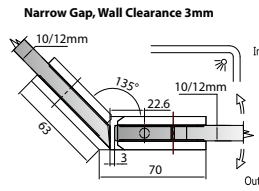

GAP 1223

Glass accessories SH G/G BR 10180 (180°)

- 180° glass to glass
- double actions
- glass thickness: 10mm, 12mm
- max. door width: 1000mm / 2 hinges
- max. door weight: 65kg / 2 hinges
- solid brass
- matte black

GAP 1233

Glass accessories SH G/G BR 10092 (90°)

- 90° glass to glass
- double actions
- glass thickness: 10mm, 12mm
- max. door width: 1000mm / 2 hinges
- max. door weight: 65kg / 2 hinges
- solid brass & stainless steel SUS 304
- matte black

GAP 1243

Glass accessories SH G/G BR 10045 (135°)

- 135° glass to glass
- double actions
- glass thickness: 10mm, 12mm
- max. door width: 1000mm / 2 hinges
- max. door weight: 65kg / 2 hinges
- solid brass
- matte black