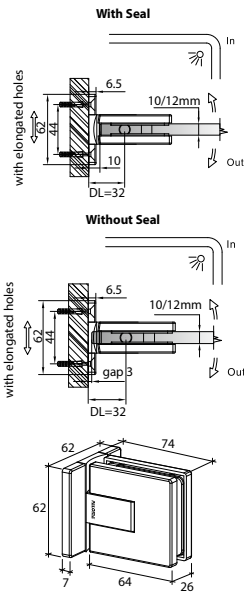

GAP 1343

Glass accessories SH G/G BR 10345 (135°)

- 135° glass to glass
- double actions
- glass thickness: 10mm, 12mm
- max. door width: 1000mm / 2 hinges (10mm)
- max. door width: 800mm / 2 hinges (12mm)
- max. door weight: 50kg / 2 hinges
- max. door opening: ±90°
- self closing from approx 25°
- solid brass & stainless steel SUS 304
- matte black

GAP 1363

Glass accessories GC G/W BR 090S (90°)

- 90° glass to wall clip
- glass thickness: 10mm, 12mm
- solid brass
- matte black

Glass	10mm	12mm
A	30mm	28mm
B	42mm	42mm

GAP 1373

Glass accessories GC G/G BR 090 (90°)

- 90° glass to glass clip
- glass thickness: 10mm, 12mm
- solid brass
- matte black

GAP 1304

Glass accessories SH G/W BR 10337 (90°)

- 90° glass to wall
- double actions
- glass thickness: 10mm, 12mm
- max. door width: 1000mm / 2 hinges (10mm)
- max. door width: 800mm / 2 hinges (12mm)
- max. door weight: 50kg / 2 hinges
- max. door opening: ±90°
- self closing from approx 25°
- solid brass & stainless steel SUS 304
- brushed gunmetal

GAP 1314

Glass accessories SH G/W BR 10344 (90°)

- 90° glass to wall
- double actions
- glass thickness: 10mm, 12mm
- max. door width: 1000mm / 2 hinges (10mm)
- max. door width: 800mm / 2 hinges (12mm)
- max. door weight: 50kg / 2 hinges
- max. door opening: ±90°
- self closing from approx 25°
- solid brass & stainless steel SUS 304
- brushed gunmetal