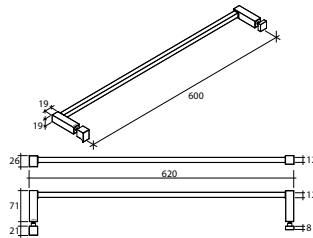

SHP 1103

Shower handle 4060-SQ 600MM

- handles
- brass
- matte black