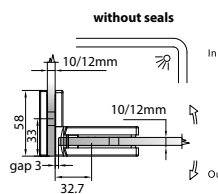

GAP 1324

Glass accessories SH G/G BR 10380 (180°)

- 180° glass to glass
- double actions
- glass thickness: 10mm, 12mm
- max. door width: 1000mm / 2 hinges (10mm)
- max. door width: 800mm / 2 hinges (12mm)
- max. door weight: 50kg / 2 hinges
- max. door opening: $\pm 90^\circ$
- self closing from approx 25°
- solid brass & stainless steel SUS 304
- brushed gunmetal

GAP 1334

Glass accessories SH G/G BR 10392 (90°)

- 90° glass to glass
- double actions
- glass thickness: 10mm, 12mm
- max. door width: 1000mm / 2 hinges
- max. door weight: 50kg / 2 hinges
- max. door opening: $\pm 90^\circ$
- self closing from approx 25°
- solid brass & stainless steel SUS 304
- brushed gunmetal