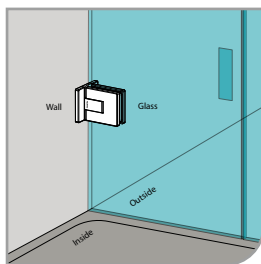

GAP 1361

Glass accessories GC G/W BR 090S (90°)

- 90° glass to wall clip
- glass thickness: 10mm, 12mm
- solid brass
- chrome

GAP 1371

Glass accessories GC G/G BR 090 (90°)

- 90° glass to glass clip
- glass thickness: 10mm, 12mm
- solid brass
- chrome

GAP 1302

Glass accessories SH G/W BR 10337 (90°)

- 90° glass to wall
- double actions
- glass thickness: 10mm, 12mm
- max. door width: 1000mm / 2 hinges (10mm)
- max. door width: 800mm / 2 hinges (12mm)
- max. door weight: 50kg / 2 hinges
- max. door opening: ±90°
- self closing from approx 25°
- solid brass & stainless steel SUS 304
- satin brass