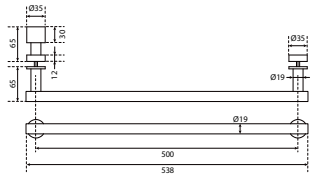

Shower handle 25X200X500

- handles
- stainless steel SUS 304
- polished stainless steel

SHP 1102

Shower handle 4060-SQ 600MM

- handles
- brass
- satin brass

SHP 2102

Shower handle 19X538X500

- handles
- stainless steel SUS 304
- satin gold