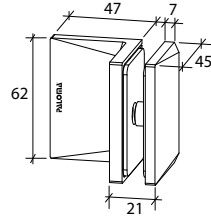

GAP 112

Glass accessories SH G/W BR 23344 (90°)

- 90° wall to glass
- double actions
- glass thickness: 10mm, 12mm
- max. door width: 1000mm / 2 hinges (10mm)
- max. door width: 800mm / 2 hinges (12mm)
- max. door weight: 50kg / 2 hinges
- max. door opening: ±80°
- self closing from approx 25°
- solid brass & stainless steel SUS 304
- satin brass

GAP 112

Glass accessories SH G/G BR 23380 (180°)

- 180° glass to glass
- double actions
- glass thickness: 10mm, 12mm
- max. door width: 1000mm / 2 hinges (10mm)
- max. door width: 800mm / 2 hinges (12mm)
- max. door weight: 50kg / 2 hinges
- max. door opening: ±80°
- self closing from approx 25°
- solid brass & stainless steel SUS 304
- satin brass

GAP 113

Glass accessories SH G/G BR 23392 (90°)

- 90° glass to glass
- double actions
- glass thickness: 10mm, 12mm
- max. door width: 1000mm / 2 hinges (10mm)
- max. door width: 800mm / 2 hinges (12mm)
- max. door weight: 50kg / 2 hinges
- max. door opening: ±80°
- self closing from approx 25°
- solid brass & stainless steel SUS 304
- satin brass