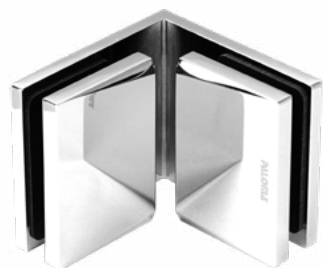

GAP 113

Glass accessories SH G/G BR 23392 (90°)

- 90° glass to glass
- double actions
- glass thickness: 10mm, 12mm
- max. door width: 1000mm / 2 hinges (10mm)
- max. door width: 800mm / 2 hinges (12mm)
- max. door weight: 50kg / 2 hinges
- max. door opening: ±80°
- self closing from approx 25°
- solid brass & stainless steel SUS 304
- chrome

GAP 1161

Glass accessories GC G/W BR 23090S (90°)

- 90° wall to glass clip
- glass thickness: 10mm, 12mm
- solid brass
- chrome

GAP 1171

Glass accessories GC G/G BR 23090 (90°)

- 90° glass to glass clip
- glass thickness: 10mm, 12mm
- solid brass
- chrome