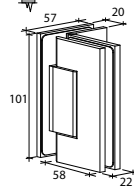

GAP 1211

Glass accessories SH G/W BR 10044 (90°)

- 90° glass to wall
- double actions
- glass thickness: 10mm, 12mm
- max. door width: 1000mm / 2 hinges
- max. door weight: 65kg / 2 hinges
- solid brass & stainless steel SUS 304
- chrome

Narrow Gap, Wall Clearance 3mm

As Existing Gap 6.3mm

GAP 1221

Glass accessories SH G/G BR 10180 (180°)

- 180° glass to glass
- double actions
- glass thickness: 10mm, 12mm
- max. door width: 1000mm / 2 hinges
- max. door weight: 65kg / 2 hinges
- solid brass
- chrome

GAP 1231

Glass accessories SH G/G BR 10092 (90°)

- 90° glass to glass
- double actions
- glass thickness: 10mm, 12mm
- max. door width: 1000mm / 2 hinges
- max. door weight: 65kg / 2 hinges
- solid brass & stainless steel SUS 304
- chrome