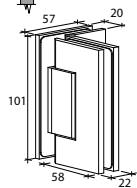

Narrow Gap, Wall Clearance 3mm

As Existing Gap 6.3mm

GAP 1222

Glass accessories SH G/G BR 10180 (180°)

- 180° glass to glass
- double actions
- glass thickness: 10mm, 12mm
- max. door width: 1000mm / 2 hinges
- max. door weight: 65kg / 2 hinges
- solid brass
- satin brass

Narrow Gap, Wall Clearance 3mm

As Existing Gap 4.8mm

GAP 1232

Glass accessories SH G/G BR 10092 (90°)

- 90° glass to glass
- double actions
- glass thickness: 10mm, 12mm
- max. door width: 1000mm / 2 hinges
- max. door weight: 65kg / 2 hinges
- solid brass & stainless steel SUS 304
- satin brass

Narrow Gap, Wall Clearance 4mm

As Existing Gap 6.3mm

GAP 1242

Glass accessories SH G/G BR 10045 (135°)

- 135° glass to glass
- double actions
- glass thickness: 10mm, 12mm
- max. door width: 1000mm / 2 hinges
- max. door weight: 65kg / 2 hinges
- solid brass
- satin brass