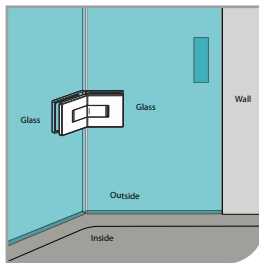

GAP 1343

Glass accessories SH G/G BR 10345 (135°)

- 135° glass to glass
- double actions
- glass thickness: 10mm, 12mm
- max. door width: 1000mm / 2 hinges (10mm)
- max. door width: 800mm / 2 hinges (12mm)
- max. door weight: 50kg / 2 hinges
- max. door opening: ±90°
- self closing from approx 25°
- solid brass & stainless steel SUS 304
- matte black

GAP 1363

Glass accessories GC G/W BR 090S (90°)

- 90° glass to wall clip
- glass thickness: 10mm, 12mm
- solid brass
- matte black