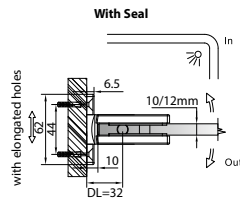

GAP 1303

Glass accessories SH G/W BR 10337 (90°)

- 90° glass to wall
- double actions
- glass thickness: 10mm, 12mm
- max. door width: 1000mm / 2 hinges (10mm)
- max. door width: 800mm / 2 hinges (12mm)
- max. door weight: 50kg / 2 hinges
- max. door opening: ±90°
- self closing from approx 25°
- solid brass & stainless steel SUS 304
- matte black