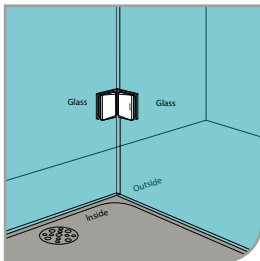

GAP 1172

Glass accessories GC G/G BR 23090 (90°)

- 90° glass to glass clip
- glass thickness: 10mm, 12mm
- solid brass
- satin brass