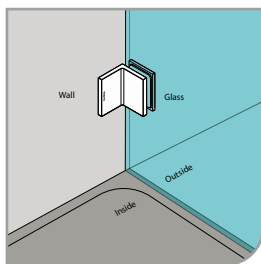

GAP 1361

Glass accessories GC G/W BR 090S (90°)

- 90° glass to wall clip
- glass thickness: 10mm, 12mm
- solid brass
- chrome