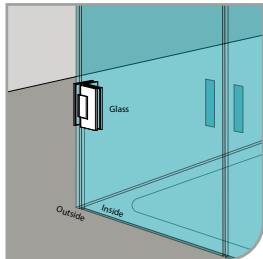

GAP 1214

Glass accessories SH G/W BR 10044 (90°)

- 90° glass to wall
- double actions
- glass thickness: 10mm, 12mm
- max. door width: 1000mm / 2 hinges
- max. door weight: 65kg / 2 hinges
- solid brass & stainless steel SUS 304
- brushed gunmetal

Narrow Gap, Wall Clearance 3mm

As Existing Gap 6.3mm

GAP 1224

Glass accessories SH G/G BR 10180 (180°)

- 180° glass to glass
- double actions
- glass thickness: 10mm, 12mm
- max. door width: 1000mm / 2 hinges
- max. door weight: 65kg / 2 hinges
- solid brass
- brushed gunmetal

GAP 1234

Glass accessories SH G/G BR 10092 (90°)

- 90° glass to glass
- double actions
- glass thickness: 10mm, 12mm
- max. door width: 1000mm / 2 hinges
- max. door weight: 65kg / 2 hinges
- solid brass & stainless steel SUS 304
- brushed gunmetal