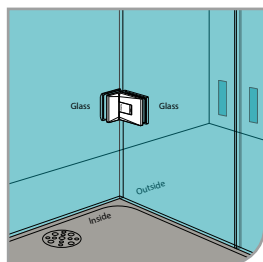

GAP 114

Glass accessories SH G/W BR 23344 (90°)

- 90° wall to glass
- double actions
- glass thickness: 10mm, 12mm
- max. door width: 1000mm / 2 hinges (10mm)
- max. door width: 800mm / 2 hinges (12mm)
- max. door weight: 50kg / 2 hinges
- max. door opening: ±80°
- self closing from approx 25°
- solid brass & stainless steel SUS 304
- brushed gunmetal

GAP 112

Glass accessories SH G/G BR 23380 (180°)

- 180° glass to glass
- double actions
- glass thickness: 10mm, 12mm
- max. door width: 1000mm / 2 hinges (10mm)
- max. door width: 800mm / 2 hinges (12mm)
- max. door weight: 50kg / 2 hinges
- max. door opening: ±80°
- self closing from approx 25°
- solid brass & stainless steel SUS 304
- brushed gunmetal

GAP 113

Glass accessories SH G/G BR 23392 (90°)

- 90° glass to glass
- double actions
- glass thickness: 10mm, 12mm
- max. door width: 1000mm / 2 hinges (10mm)
- max. door width: 800mm / 2 hinges (12mm)
- max. door weight: 50kg / 2 hinges
- max. door opening: ±80°
- self closing from approx 25°
- solid brass & stainless steel SUS 304
- brushed gunmetal