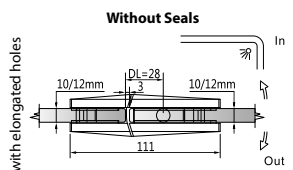

GAP 113

Glass accessories SH G/G BR 23392 (90°)

- 90° glass to glass
- double actions
- glass thickness: 10mm, 12mm
- max. door width: 1000mm / 2 hinges (10mm)
- max. door width: 800mm / 2 hinges (12mm)
- max. door weight: 50kg / 2 hinges
- max. door opening: ±80°
- self closing from approx 25°
- solid brass & stainless steel SUS 304
- chrome

GAP 112

Glass accessories SH G/W BR 23344 (90°)

- 90° wall to glass
- double actions
- glass thickness: 10mm, 12mm
- max. door width: 1000mm / 2 hinges (10mm)
- max. door width: 800mm / 2 hinges (12mm)
- max. door weight: 50kg / 2 hinges
- max. door opening: ±80°
- self closing from approx 25°
- solid brass & stainless steel SUS 304
- satin brass

GAP 112

Glass accessories SH G/G BR 23380 (180°)

- 180° glass to glass
- double actions
- glass thickness: 10mm, 12mm
- max. door width: 1000mm / 2 hinges (10mm)
- max. door width: 800mm / 2 hinges (12mm)
- max. door weight: 50kg / 2 hinges
- max. door opening: ±80°
- self closing from approx 25°
- solid brass & stainless steel SUS 304
- satin brass