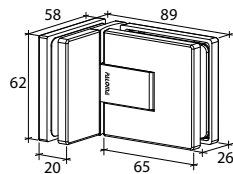

GAP 1332

Glass accessories SH G/G BR 10392 (90°)

- 90° glass to glass
- double actions
- glass thickness: 10mm, 12mm
- max. door width: 1000mm / 2 hinges
- max. door weight: 50kg / 2 hinges
- max. door opening: $\pm 90^\circ$
- self closing from approx 25°
- solid brass & stainless steel SUS 304
- satin brass