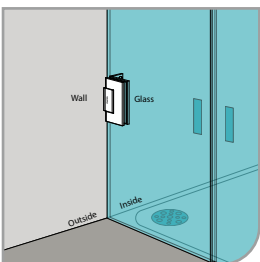

Narrow Gap, Wall Clearance 3mm

As Existing Gap 6.3mm

GAP 1202

Glass accessories SH G/W BR 10037 (90°)

- 90° glass to wall
- double actions
- glass thickness: 10mm, 12mm
- max. door width: 1000mm / 2 hinges
- max. door weight: 65kg / 2 hinges
- solid brass & stainless steel SUS 304
- satin brass

GAP 1212

Glass accessories SH G/W BR 10044 (90°)

- 90° glass to wall
- double actions
- glass thickness: 10mm, 12mm
- max. door width: 1000mm / 2 hinges
- max. door weight: 65kg / 2 hinges
- solid brass & stainless steel SUS 304
- satin brass