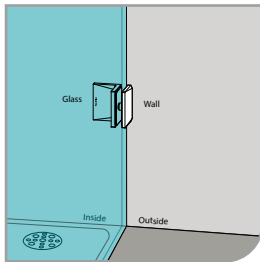

- 90° wall to glass
- double actions
- glass thickness: 10mm, 12mm
- max. door width: 1000mm / 2 hinges (10mm)
- max. door width: 800mm / 2 hinges (12mm)
- max. door weight: 50kg / 2 hinges
- max. door opening: ±80°
- self closing from approx 25°
- solid brass & stainless steel SUS 304
- chrome

GAP 1113

Glass accessories SH G/W BR 23344 (90°)

- 90° wall to glass
- double actions
- glass thickness: 10mm, 12mm
- max. door width: 1000mm / 2 hinges (10mm)
- max. door width: 800mm / 2 hinges (12mm)
- max. door weight: 50kg / 2 hinges
- max. door opening: ±80°
- self closing from approx 25°
- solid brass & stainless steel SUS 304
- matte black

GAP 1123

Glass accessories SH G/G BR 23380 (180°)

- 180° glass to glass
- double actions
- glass thickness: 10mm, 12mm
- max. door width: 1000mm / 2 hinges (10mm)
- max. door width: 800mm / 2 hinges (12mm)
- max. door weight: 50kg / 2 hinges
- max. door opening: ±80°
- self closing from approx 25°
- solid brass & stainless steel SUS 304
- matte black

GAP 1133

Glass accessories SH G/G BR 23392 (90°)

- 90° glass to glass
- double actions
- glass thickness: 10mm, 12mm
- max. door width: 1000mm / 2 hinges (10mm)
- max. door width: 800mm / 2 hinges (12mm)
- max. door weight: 50kg / 2 hinges
- max. door opening: ±80°
- self closing from approx 25°
- solid brass & stainless steel SUS 304
- matte black