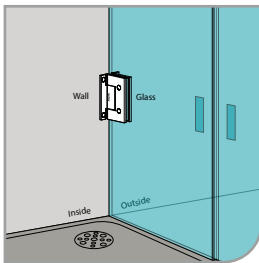

Narrow Gap, Wall Clearance 4mm

As Existing Gap 6.3mm

GAP 1242

Glass accessories SH G/G BR 10045 (135°)

- 135° glass to glass
- double actions
- glass thickness: 10mm, 12mm
- max. door width: 1000mm / 2 hinges
- max. door weight: 65kg / 2 hinges
- solid brass
- satin brass

GAP 1262

Glass accessories GC G/W BR 10090S (90°)

- 90° glass to wall clip
- glass thickness: 10mm, 12mm
- solid brass
- satin brass

GAP 1272

Glass accessories GC G/G BR 10090 (90°)

- 90° glass to glass clip
- glass thickness: 10mm, 12mm
- solid brass
- satin brass

Narrow Gap, Wall Clearance 3mm

As Existing Gap 6.3mm

GAP 1203

Glass accessories SH G/W BR 10037 (90°)

- 90° glass to wall
- double actions
- glass thickness: 10mm, 12mm
- max. door width: 1000mm / 2 hinges
- max. door weight: 65kg / 2 hinges
- solid brass & stainless steel SUS 304
- matte black