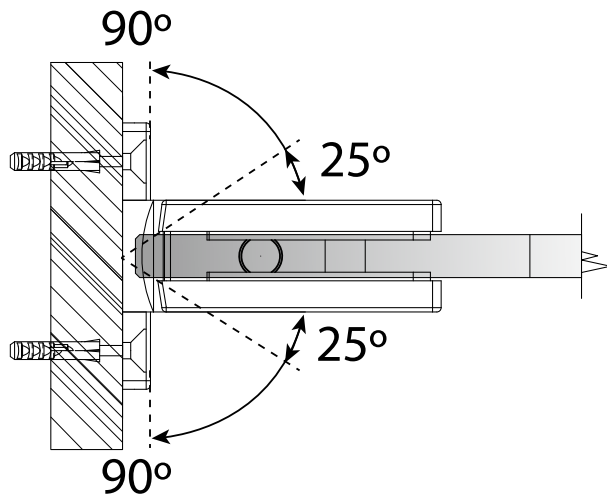

PALOMA[®]
HIGH QUALITY SANITARY HARDWARE

EXCELLENT
GLASS
ACCESSORIES

EURO BRASS GLASS ACCESSORIES

Self closing from 25 degrees and self centering to 0 degrees in the close position.

Glass Door Installation Illustration

- 90° wall to glass
- double actions
- glass thickness: 10mm, 12mm
- max. door width: 1000mm / 2 hinges (10mm)
- max. door width: 800mm / 2 hinges (12mm)
- max. door weight: 50kg / 2 hinges
- max. door opening: ±80°
- self closing from approx 25°
- solid brass & stainless steel SUS 304
- chrome