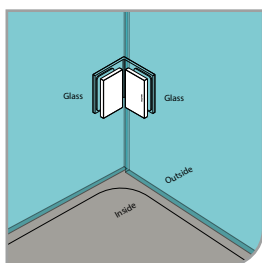

GAP 1342

Glass accessories SH G/G BR 10345 (135°)

- 135° glass to glass
- double actions
- glass thickness: 10mm, 12mm
- max. door width: 1000mm / 2 hinges (10mm)
- max. door width: 800mm / 2 hinges (12mm)
- max. door weight: 50kg / 2 hinges
- max. door opening: ±90°
- self closing from approx 25°
- solid brass & stainless steel SUS 304
- satin brass

GAP 1362

Glass accessories GC G/W BR 090S (90°)

- 90° glass to wall clip
- glass thickness: 10mm, 12mm
- solid brass
- satin brass

GAP 1372

Glass accessories GC G/G BR 090 (90°)

- 90° glass to glass clip
- glass thickness: 10mm, 12mm
- solid brass
- satin brass

GAP 1303

Glass accessories SH G/W BR 10337 (90°)

- 90° glass to wall
- double actions
- glass thickness: 10mm, 12mm
- max. door width: 1000mm / 2 hinges (10mm)
- max. door width: 800mm / 2 hinges (12mm)
- max. door weight: 50kg / 2 hinges
- max. door opening: ±90°
- self closing from approx 25°
- solid brass & stainless steel SUS 304
- matte black