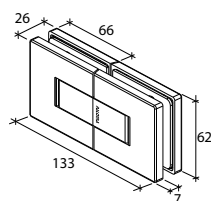

GLASS ACCESSORIES

Series 13

GAP 1301

Glass accessories SH G/W BR 10337 (90°)

- 90° glass to wall
- double actions
- glass thickness: 10mm, 12mm
- max. door width: 1000mm / 2 hinges (10mm)
- max. door width: 800mm / 2 hinges (12mm)
- max. door weight: 50kg / 2 hinges
- max. door opening: ±90°
- self closing from approx 25°
- solid brass & stainless steel SUS 304
- chrome

GAP 1311

Glass accessories SH G/W BR 10344 (90°)

- 90° glass to wall
- double actions
- glass thickness: 10mm, 12mm
- max. door width: 1000mm / 2 hinges (10mm)
- max. door width: 800mm / 2 hinges (12mm)
- max. door weight: 50kg / 2 hinges
- max. door opening: ±90°
- self closing from approx 25°
- solid brass & stainless steel SUS 304
- chrome