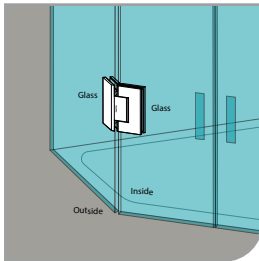

GAP 1211

Glass accessories SH G/W BR 10044 (90°)

- 90° glass to wall
- double actions
- glass thickness: 10mm, 12mm
- max. door width: 1000mm / 2 hinges
- max. door weight: 65kg / 2 hinges
- solid brass & stainless steel SUS 304
- chrome

Narrow Gap, Wall Clearance 3mm

As Existing Gap 6.3mm

GAP 1221

Glass accessories SH G/G BR 10180 (180°)

- 180° glass to glass
- double actions
- glass thickness: 10mm, 12mm
- max. door width: 1000mm / 2 hinges
- max. door weight: 65kg / 2 hinges
- solid brass
- chrome

GAP 1231

Glass accessories SH G/G BR 10092 (90°)

- 90° glass to glass
- double actions
- glass thickness: 10mm, 12mm
- max. door width: 1000mm / 2 hinges
- max. door weight: 65kg / 2 hinges
- solid brass & stainless steel SUS 304
- chrome