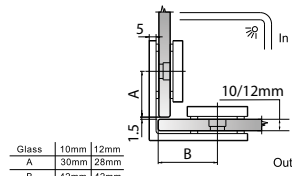

GLASS ACCESSORIES

Series 13

GAP 1301

Glass accessories SH G/W BR 10337 (90°)

- 90° glass to wall
- double actions
- glass thickness: 10mm, 12mm
- max. door width: 1000mm / 2 hinges (10mm)
- max. door width: 800mm / 2 hinges (12mm)
- max. door weight: 50kg / 2 hinges
- max. door opening: ±90°
- self closing from approx 25°
- solid brass & stainless steel SUS 304
- chrome