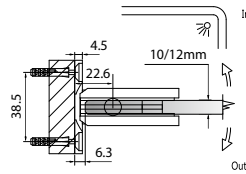

GLASS ACCESSORIES

Series 12

Narrow Gap, Wall Clearance 3mm

As Existing Gap 6.3mm

GAP 1201

Glass accessories SH G/W BR 10037 (90°)

- 90° glass to wall
- double actions
- glass thickness: 10mm, 12mm
- max. door width: 1000mm / 2 hinges
- max. door weight: 65kg / 2 hinges
- solid brass & stainless steel SUS 304
- chrome

GAP 1211

Glass accessories SH G/W BR 10044 (90°)

- 90° glass to wall
- double actions
- glass thickness: 10mm, 12mm
- max. door width: 1000mm / 2 hinges
- max. door weight: 65kg / 2 hinges
- solid brass & stainless steel SUS 304
- chrome