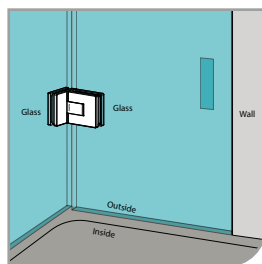

GAP 1312

Glass accessories SH G/W BR 10344 (90°)

- 90° glass to wall
- double actions
- glass thickness: 10mm, 12mm
- max. door width: 1000mm / 2 hinges (10mm)
- max. door width: 800mm / 2 hinges (12mm)
- max. door weight: 50kg / 2 hinges
- max. door opening: ±90°
- self closing from approx 25°
- solid brass & stainless steel SUS 304
- satin brass

GAP 1322

Glass accessories SH G/G BR 10380 (180°)

- 180° glass to glass
- double actions
- glass thickness: 10mm, 12mm
- max. door width: 1000mm / 2 hinges (10mm)
- max. door width: 800mm / 2 hinges (12mm)
- max. door weight: 50kg / 2 hinges
- max. door opening: $\pm 90^\circ$
- self closing from approx 25°
- solid brass & stainless steel SUS 304
- satin brass

GAP 1332

Glass accessories SH G/G BR 10392 (90°)

- 90° glass to glass
- double actions
- glass thickness: 10mm, 12mm
- max. door width: 1000mm / 2 hinges
- max. door weight: 50kg / 2 hinges
- max. door opening: $\pm 90^\circ$
- self closing from approx 25°
- solid brass & stainless steel SUS 304
- satin brass