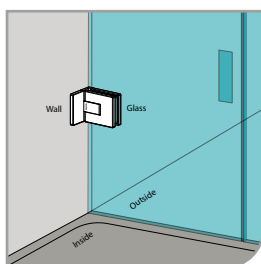

GAP 1304

Glass accessories SH G/W BR 10337 (90°)

- 90° glass to wall
- double actions
- glass thickness: 10mm, 12mm
- max. door width: 1000mm / 2 hinges (10mm)
- max. door width: 800mm / 2 hinges (12mm)
- max. door weight: 50kg / 2 hinges
- max. door opening: ±90°
- self closing from approx 25°
- solid brass & stainless steel SUS 304
- brushed gunmetal

GAP 1314

Glass accessories SH G/W BR 10344 (90°)

- 90° glass to wall
- double actions
- glass thickness: 10mm, 12mm
- max. door width: 1000mm / 2 hinges (10mm)
- max. door width: 800mm / 2 hinges (12mm)
- max. door weight: 50kg / 2 hinges
- max. door opening: ±90°
- self closing from approx 25°
- solid brass & stainless steel SUS 304
- brushed gunmetal