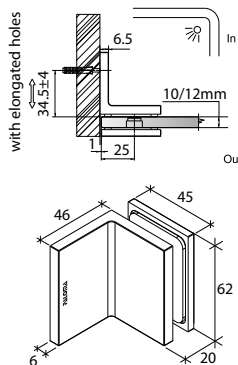

GAP 1361

Glass accessories GC G/W BR 090S (90°)

- 90° glass to wall clip
- glass thickness: 10mm, 12mm
- solid brass
- chrome