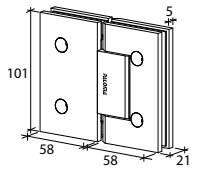

GAP 1214

Glass accessories SH G/W BR 10044 (90°)

- 90° glass to wall
- double actions
- glass thickness: 10mm, 12mm
- max. door width: 1000mm / 2 hinges
- max. door weight: 65kg / 2 hinges
- solid brass & stainless steel SUS 304
- brushed gunmetal

Narrow Gap, Wall Clearance 3mm

As Existing Gap 6.3mm

GAP 1224

Glass accessories SH G/G BR 10180 (180°)

- 180° glass to glass
- double actions
- glass thickness: 10mm, 12mm
- max. door width: 1000mm / 2 hinges
- max. door weight: 65kg / 2 hinges
- solid brass
- brushed gunmetal