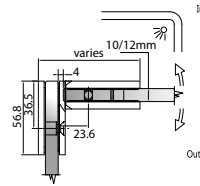

Narrow Gap, Wall Clearance 4mm

As Existing Gap 6.3mm