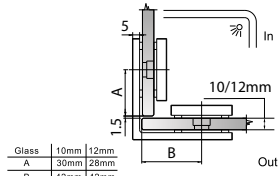

Glass	10mm	12mm
A	30mm	28mm
B	42mm	42mm