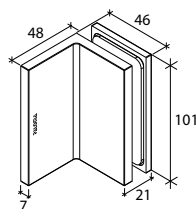

GAP 1264

Glass accessories GC G/W BR 10090S (90°)

- 90° glass to wall clip
- glass thickness: 10mm, 12mm
- solid brass
- brushed gunmetal