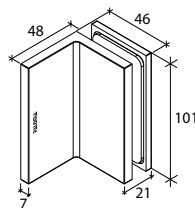

GAP 1262

Glass accessories GC G/W BR 10090S (90°)

- 90° glass to wall clip
- glass thickness: 10mm, 12mm
- solid brass
- satin brass