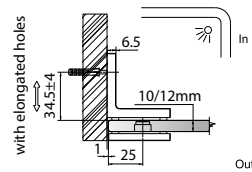

GAP 1261

Glass accessories GC G/W BR 10090S (90°)

- 90° glass to wall clip
- glass thickness: 10mm, 12mm
- solid brass
- chrome