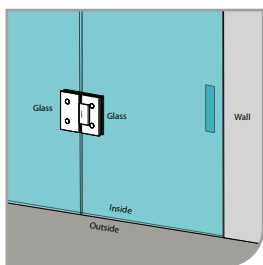

GAP 1214

Glass accessories SH G/W BR 10044 (90°)

- 90° glass to wall
- double actions
- glass thickness: 10mm, 12mm
- max. door width: 1000mm / 2 hinges
- max. door weight: 65kg / 2 hinges
- solid brass & stainless steel SUS 304
- brushed gunmetal

Narrow Gap, Wall Clearance 3mm

As Existing Gap 6.3mm

GAP 1224

Glass accessories SH G/G BR 10180 (180°)

- 180° glass to glass
- double actions
- glass thickness: 10mm, 12mm
- max. door width: 1000mm / 2 hinges
- max. door weight: 65kg / 2 hinges
- solid brass
- brushed gunmetal

GAP 1234

Glass accessories SH G/G BR 10092 (90°)

- 90° glass to glass
- double actions
- glass thickness: 10mm, 12mm
- max. door width: 1000mm / 2 hinges
- max. door weight: 65kg / 2 hinges
- solid brass & stainless steel SUS 304
- brushed gunmetal