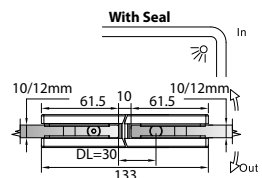

GAP 1323

Glass accessories SH G/G BR 10380 (180°)

- 180° glass to glass
- double actions
- glass thickness: 10mm, 12mm
- max. door width: 1000mm / 2 hinges (10mm)
- max. door width: 800mm / 2 hinges (12mm)
- max. door weight: 50kg / 2 hinges
- max. door opening: $\pm 90^\circ$
- self closing from approx 25°
- solid brass & stainless steel SUS 304
- matte black

GAP 1333

Glass accessories SH G/G BR 10392 (90°)

- 90° glass to glass
- double actions
- glass thickness: 10mm, 12mm
- max. door width: 1000mm / 2 hinges
- max. door weight: 50kg / 2 hinges
- max. door opening: $\pm 90^\circ$
- self closing from approx 25°
- solid brass & stainless steel SUS 304
- matte black