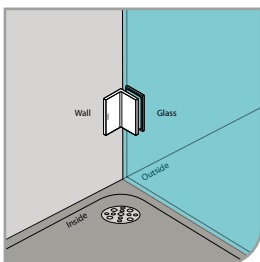

GAP 1234

Glass accessories SH G/G BR 10092 (90°)

- 90° glass to glass
- double actions
- glass thickness: 10mm, 12mm
- max. door width: 1000mm / 2 hinges
- max. door weight: 65kg / 2 hinges
- solid brass & stainless steel SUS 304
- brushed gunmetal

GAP 1244

Glass accessories SH G/G BR 10045 (135°)

- 135° glass to glass
- double actions
- glass thickness: 10mm, 12mm
- max. door width: 1000mm / 2 hinges
- max. door weight: 65kg / 2 hinges
- solid brass
- brushed gunmetal

GAP 1264

Glass accessories GC G/W BR 10090S (90°)

- 90° glass to wall clip
- glass thickness: 10mm, 12mm
- solid brass
- brushed gunmetal

GAP 1274

Glass accessories GC G/G BR 10090 (90°)

- 90° glass to glass clip
- glass thickness: 10mm, 12mm
- solid brass
- brushed gunmetal

GLASS ACCESSORIES

Series 13

GAP 1301

Glass accessories SH G/W BR 10337 (90°)

- 90° glass to wall
- double actions
- glass thickness: 10mm, 12mm
- max. door width: 1000mm / 2 hinges (10mm)
- max. door width: 800mm / 2 hinges (12mm)
- max. door weight: 50kg / 2 hinges
- max. door opening: ±90°
- self closing from approx 25°
- solid brass & stainless steel SUS 304
- chrome