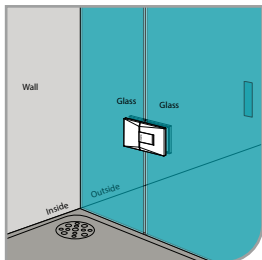

90° glass door hinge

135° glass door hinge

180° glass door hinge

FINISHING TECHNOLOGY

CHROME

Diamond chrome, beautiful and durable.

SATIN BRASS

Grace in details, a final touch for a luxury bathroom.

- 90° wall to glass
- double actions
- glass thickness: 10mm, 12mm
- max. door width: 1000mm / 2 hinges (10mm)
- max. door width: 800mm / 2 hinges (12mm)
- max. door weight: 50kg / 2 hinges
- max. door opening: ±80°
- self closing from approx 25°
- solid brass & stainless steel SUS 304
- chrome

GAP 112

Glass accessories SH G/G BR 23380 (180°)

- 180° glass to glass
- double actions
- glass thickness: 10mm, 12mm
- max. door width: 1000mm / 2 hinges (10mm)
- max. door width: 800mm / 2 hinges (12mm)
- max. door weight: 50kg / 2 hinges
- max. door opening: ±80°
- self closing from approx 25°
- solid brass & stainless steel SUS 304
- chrome

GAP 113

Glass accessories SH G/G BR 23392 (90°)

- 90° glass to glass
- double actions
- glass thickness: 10mm, 12mm
- max. door width: 1000mm / 2 hinges (10mm)
- max. door width: 800mm / 2 hinges (12mm)
- max. door weight: 50kg / 2 hinges
- max. door opening: ±80°
- self closing from approx 25°
- solid brass & stainless steel SUS 304
- chrome