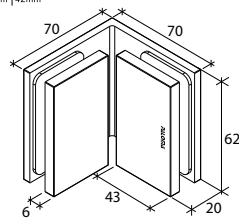

GAP 1341

Glass accessories SH G/G BR 10345 (135°)

- 135° glass to glass
- double actions
- glass thickness: 10mm, 12mm
- max. door width: 1000mm / 2 hinges (10mm)
- max. door width: 800mm / 2 hinges (12mm)
- max. door weight: 50kg / 2 hinges
- max. door opening: $\pm 90^\circ$
- self closing from approx 25°
- solid brass & stainless steel SUS 304
- chrome

GAP 1302

Glass accessories SH G/W BR 10337 (90°)

- 90° glass to wall
- double actions
- glass thickness: 10mm, 12mm
- max. door width: 1000mm / 2 hinges (10mm)
- max. door width: 800mm / 2 hinges (12mm)
- max. door weight: 50kg / 2 hinges
- max. door opening: ±90°
- self closing from approx 25°
- solid brass & stainless steel SUS 304
- satin brass

GAP 1312

Glass accessories SH G/W BR 10344 (90°)

- 90° glass to wall
- double actions
- glass thickness: 10mm, 12mm
- max. door width: 1000mm / 2 hinges (10mm)
- max. door width: 800mm / 2 hinges (12mm)
- max. door weight: 50kg / 2 hinges
- max. door opening: ±90°
- self closing from approx 25°
- solid brass & stainless steel SUS 304
- satin brass