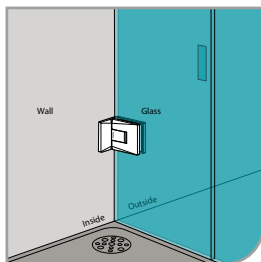

GAP 113

Glass accessories SH G/G BR 23392 (90°)

- 90° glass to glass
- double actions
- glass thickness: 10mm, 12mm
- max. door width: 1000mm / 2 hinges (10mm)
- max. door width: 800mm / 2 hinges (12mm)
- max. door weight: 50kg / 2 hinges
- max. door opening: ±80°
- self closing from approx 25°
- solid brass & stainless steel SUS 304
- satin brass

GAP 1162

Glass accessories GC G/W BR 23090S (90°)

- 90° wall to glass clip
- glass thickness: 10mm, 12mm
- solid brass
- satin brass

GAP 1172

Glass accessories GC G/G BR 23090 (90°)

- 90° glass to glass clip
- glass thickness: 10mm, 12mm
- solid brass
- satin brass

GAP 1113

Glass accessories SH G/W BR 23344 (90°)

- 90° wall to glass
- double actions
- glass thickness: 10mm, 12mm
- max. door width: 1000mm / 2 hinges (10mm)
- max. door width: 800mm / 2 hinges (12mm)
- max. door weight: 50kg / 2 hinges
- max. door opening: ±80°
- self closing from approx 25°
- solid brass & stainless steel SUS 304
- matte black

GAP 1123

Glass accessories SH G/G BR 23380 (180°)

- 180° glass to glass
- double actions
- glass thickness: 10mm, 12mm
- max. door width: 1000mm / 2 hinges (10mm)
- max. door width: 800mm / 2 hinges (12mm)
- max. door weight: 50kg / 2 hinges
- max. door opening: ±80°
- self closing from approx 25°
- solid brass & stainless steel SUS 304
- matte black