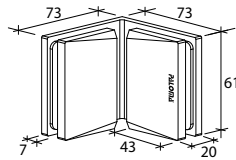

GAP 1173

Glass accessories GC G/G BR 23090 (90°)

- 90° glass to glass clip
- glass thickness: 10mm, 12mm
- solid brass
- matte black