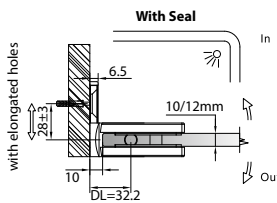

GAP 1313

Glass accessories SH G/W BR 10344 (90°)

- 90° glass to wall
- double actions
- glass thickness: 10mm, 12mm
- max. door width: 1000mm / 2 hinges (10mm)
- max. door width: 800mm / 2 hinges (12mm)
- max. door weight: 50kg / 2 hinges
- max. door opening: ±90°
- self closing from approx 25°
- solid brass & stainless steel SUS 304
- matte black