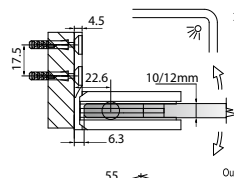

GAP 1201

Glass accessories SH G/W BR 10037 (90°)

- 90° glass to wall
- double actions
- glass thickness: 10mm, 12mm
- max. door width: 1000mm / 2 hinges
- max. door weight: 65kg / 2 hinges
- solid brass & stainless steel SUS 304
- chrome

GAP 1211

Glass accessories SH G/W BR 10044 (90°)

- 90° glass to wall
- double actions
- glass thickness: 10mm, 12mm
- max. door width: 1000mm / 2 hinges
- max. door weight: 65kg / 2 hinges
- solid brass & stainless steel SUS 304
- chrome