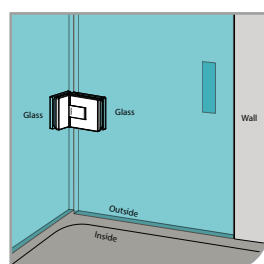

GAP 1334

Glass accessories SH G/G BR 10392 (90°)

- 90° glass to glass
- double actions
- glass thickness: 10mm, 12mm
- max. door width: 1000mm / 2 hinges
- max. door weight: 50kg / 2 hinges
- max. door opening: $\pm 90^\circ$
- self closing from approx 25°
- solid brass & stainless steel SUS 304
- brushed gunmetal