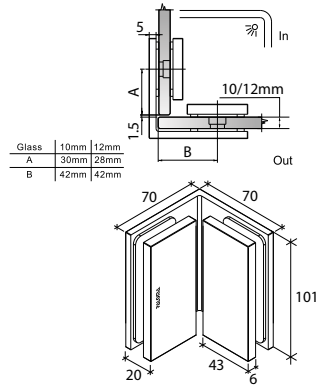

GAP 112

Glass accessories SH G/G BR 23380 (180°)

- 180° glass to glass
- double actions
- glass thickness: 10mm, 12mm
- max. door width: 1000mm / 2 hinges (10mm)
- max. door width: 800mm / 2 hinges (12mm)
- max. door weight: 50kg / 2 hinges
- max. door opening: ±80°
- self closing from approx 25°
- solid brass & stainless steel SUS 304
- satin brass

GAP 1243

Glass accessories SH G/G BR 10045 (135°)

- 135° glass to glass
- double actions
- glass thickness: 10mm, 12mm
- max. door width: 1000mm / 2 hinges
- max. door weight: 65kg / 2 hinges
- solid brass
- matte black

Narrow Gap, Wall Clearance 3mm

As Existing Gap 6.3mm

GAP 1204

Glass accessories SH G/W BR 10037 (90°)

- 90° glass to wall
- double actions
- glass thickness: 10mm, 12mm
- max. door width: 1000mm / 2 hinges
- max. door weight: 65kg / 2 hinges
- solid brass & stainless steel SUS 304
- brushed gunmetal

GAP 1214

Glass accessories SH G/W BR 10044 (90°)

- 90° glass to wall
- double actions
- glass thickness: 10mm, 12mm
- max. door width: 1000mm / 2 hinges
- max. door weight: 65kg / 2 hinges
- solid brass & stainless steel SUS 304
- brushed gunmetal