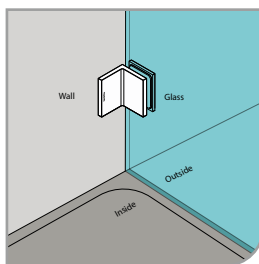

GAP 1363

Glass accessories GC G/W BR 090S (90°)

- 90° glass to wall clip
- glass thickness: 10mm, 12mm
- solid brass
- matte black