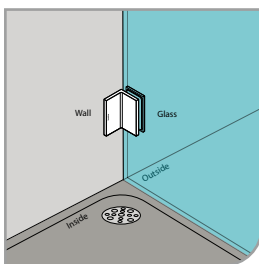

GAP 1231

Glass accessories SH G/G BR 10092 (90°)

- 90° glass to glass
- double actions
- glass thickness: 10mm, 12mm
- max. door width: 1000mm / 2 hinges
- max. door weight: 65kg / 2 hinges
- solid brass & stainless steel SUS 304
- chrome

GAP 1241

Glass accessories SH G/G BR 10045 (135°)

- 135° glass to glass
- double actions
- glass thickness: 10mm, 12mm
- max. door width: 1000mm / 2 hinges
- max. door weight: 65kg / 2 hinges
- solid brass
- chrome

GAP 1261

Glass accessories GC G/W BR 10090S (90°)

- 90° glass to wall clip
- glass thickness: 10mm, 12mm
- solid brass
- chrome

GAP 1271

Glass accessories GC G/G BR 10090 (90°)

- 90° glass to glass clip
- glass thickness: 10mm, 12mm
- solid brass
- chrome

Narrow Gap, Wall Clearance 3mm

As Existing Gap 6.3mm

GAP 1202

Glass accessories SH G/W BR 10037 (90°)

- 90° glass to wall
- double actions
- glass thickness: 10mm, 12mm
- max. door width: 1000mm / 2 hinges
- max. door weight: 65kg / 2 hinges
- solid brass & stainless steel SUS 304
- satin brass