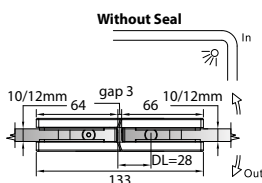

GAP 1314

Glass accessories SH G/W BR 10344 (90°)

- 90° glass to wall
- double actions
- glass thickness: 10mm, 12mm
- max. door width: 1000mm / 2 hinges (10mm)
- max. door width: 800mm / 2 hinges (12mm)
- max. door weight: 50kg / 2 hinges
- max. door opening: ±90°
- self closing from approx 25°
- solid brass & stainless steel SUS 304
- brushed gunmetal

GAP 1324

Glass accessories SH G/G BR 10380 (180°)

- 180° glass to glass
- double actions
- glass thickness: 10mm, 12mm
- max. door width: 1000mm / 2 hinges (10mm)
- max. door width: 800mm / 2 hinges (12mm)
- max. door weight: 50kg / 2 hinges
- max. door opening: $\pm 90^\circ$
- self closing from approx 25°
- solid brass & stainless steel SUS 304
- brushed gunmetal