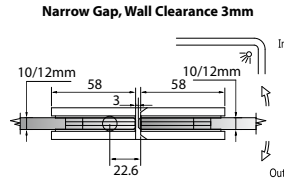

Narrow Gap, Wall Clearance 3mm

As Existing Gap 6.3mm

GAP 1213

Glass accessories SH G/W BR 10044 (90°)

- 90° glass to wall
- double actions
- glass thickness: 10mm, 12mm
- max. door width: 1000mm / 2 hinges
- max. door weight: 65kg / 2 hinges
- solid brass & stainless steel SUS 304
- matte black

GAP 1223

Glass accessories SH G/G BR 10180 (180°)

- 180° glass to glass
- double actions
- glass thickness: 10mm, 12mm
- max. door width: 1000mm / 2 hinges
- max. door weight: 65kg / 2 hinges
- solid brass
- matte black