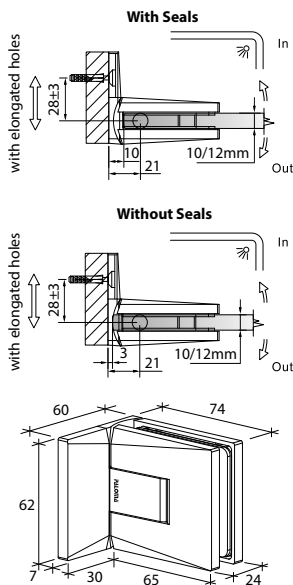

GAP 113

Glass accessories SH G/G BR 23392 (90°)

- 90° glass to glass
- double actions
- glass thickness: 10mm, 12mm
- max. door width: 1000mm / 2 hinges (10mm)
- max. door width: 800mm / 2 hinges (12mm)
- max. door weight: 50kg / 2 hinges
- max. door opening: ±80°
- self closing from approx 25°
- solid brass & stainless steel SUS 304
- satin brass

GAP 1162

Glass accessories GC G/W BR 23090S (90°)

- 90° wall to glass clip
- glass thickness: 10mm, 12mm
- solid brass
- satin brass

GAP 1172

Glass accessories GC G/G BR 23090 (90°)

- 90° glass to glass clip
- glass thickness: 10mm, 12mm
- solid brass
- satin brass

GAP 1113

Glass accessories SH G/W BR 23344 (90°)

- 90° wall to glass
- double actions
- glass thickness: 10mm, 12mm
- max. door width: 1000mm / 2 hinges (10mm)
- max. door width: 800mm / 2 hinges (12mm)
- max. door weight: 50kg / 2 hinges
- max. door opening: ±80°
- self closing from approx 25°
- solid brass & stainless steel SUS 304
- matte black

GAP 1123

Glass accessories SH G/G BR 23380 (180°)

- 180° glass to glass
- double actions
- glass thickness: 10mm, 12mm
- max. door width: 1000mm / 2 hinges (10mm)
- max. door width: 800mm / 2 hinges (12mm)
- max. door weight: 50kg / 2 hinges
- max. door opening: ±80°
- self closing from approx 25°
- solid brass & stainless steel SUS 304
- matte black