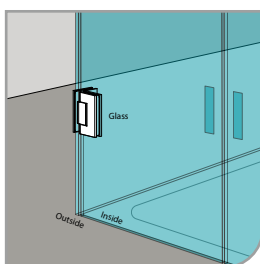

GAP 1211

Glass accessories SH G/W BR 10044 (90°)

- 90° glass to wall
- double actions
- glass thickness: 10mm, 12mm
- max. door width: 1000mm / 2 hinges
- max. door weight: 65kg / 2 hinges
- solid brass & stainless steel SUS 304
- chrome

Narrow Gap, Wall Clearance 3mm

As Existing Gap 6.3mm

GAP 1221

Glass accessories SH G/G BR 10180 (180°)

- 180° glass to glass
- double actions
- glass thickness: 10mm, 12mm
- max. door width: 1000mm / 2 hinges
- max. door weight: 65kg / 2 hinges
- solid brass
- chrome

GAP 1231

Glass accessories SH G/G BR 10092 (90°)

- 90° glass to glass
- double actions
- glass thickness: 10mm, 12mm
- max. door width: 1000mm / 2 hinges
- max. door weight: 65kg / 2 hinges
- solid brass & stainless steel SUS 304
- chrome