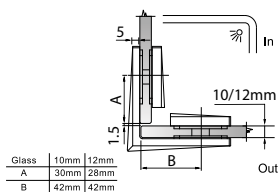

GAP 1174

Glass accessories GC G/G BR 23090 (90°)

- 90° glass to glass clip
- glass thickness: 10mm, 12mm
- solid brass
- brushed gunmetal