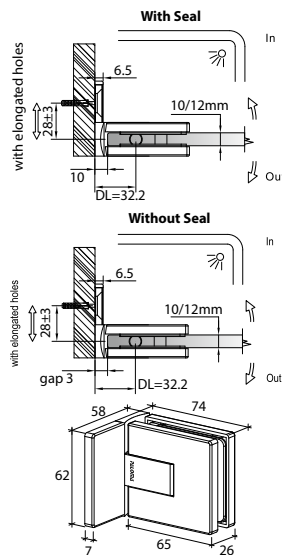

GAP 1343

Glass accessories SH G/G BR 10345 (135°)

- 135° glass to glass
- double actions
- glass thickness: 10mm, 12mm
- max. door width: 1000mm / 2 hinges (10mm)
- max. door width: 800mm / 2 hinges (12mm)
- max. door weight: 50kg / 2 hinges
- max. door opening: ±90°
- self closing from approx 25°
- solid brass & stainless steel SUS 304
- matte black

- 90° glass to glass clip
- glass thickness: 10mm, 12mm
- solid brass
- matte black

GAP 1304

Glass accessories SH G/W BR 10337 (90°)

- 90° glass to wall
- double actions
- glass thickness: 10mm, 12mm
- max. door width: 1000mm / 2 hinges (10mm)
- max. door width: 800mm / 2 hinges (12mm)
- max. door weight: 50kg / 2 hinges
- max. door opening: ±90°
- self closing from approx 25°
- solid brass & stainless steel SUS 304
- brushed gunmetal

GAP 1314

Glass accessories SH G/W BR 10344 (90°)

- 90° glass to wall
- double actions
- glass thickness: 10mm, 12mm
- max. door width: 1000mm / 2 hinges (10mm)
- max. door width: 800mm / 2 hinges (12mm)
- max. door weight: 50kg / 2 hinges
- max. door opening: ±90°
- self closing from approx 25°
- solid brass & stainless steel SUS 304
- brushed gunmetal

GAP 1324

Glass accessories SH G/G BR 10380 (180°)

- 180° glass to glass
- double actions
- glass thickness: 10mm, 12mm
- max. door width: 1000mm / 2 hinges (10mm)
- max. door width: 800mm / 2 hinges (12mm)
- max. door weight: 50kg / 2 hinges
- max. door opening: $\pm 90^\circ$
- self closing from approx 25°
- solid brass & stainless steel SUS 304
- brushed gunmetal