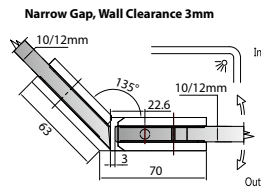

GAP 1211

Glass accessories SH G/W BR 10044 (90°)

- 90° glass to wall
- double actions
- glass thickness: 10mm, 12mm
- max. door width: 1000mm / 2 hinges
- max. door weight: 65kg / 2 hinges
- solid brass & stainless steel SUS 304
- chrome

Narrow Gap, Wall Clearance 3mm

As Existing Gap 6.3mm

GAP 1221

Glass accessories SH G/G BR 10180 (180°)

- 180° glass to glass
- double actions
- glass thickness: 10mm, 12mm
- max. door width: 1000mm / 2 hinges
- max. door weight: 65kg / 2 hinges
- solid brass
- chrome

GAP 1231

Glass accessories SH G/G BR 10092 (90°)

- 90° glass to glass
- double actions
- glass thickness: 10mm, 12mm
- max. door width: 1000mm / 2 hinges
- max. door weight: 65kg / 2 hinges
- solid brass & stainless steel SUS 304
- chrome

GAP 1241

Glass accessories SH G/G BR 10045 (135°)

- 135° glass to glass
- double actions
- glass thickness: 10mm, 12mm
- max. door width: 1000mm / 2 hinges
- max. door weight: 65kg / 2 hinges
- solid brass
- chrome