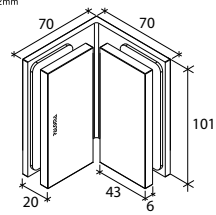

GAP 1244

Glass accessories SH G/G BR 10045 (135°)

- 135° glass to glass
- double actions
- glass thickness: 10mm, 12mm
- max. door width: 1000mm / 2 hinges
- max. door weight: 65kg / 2 hinges
- solid brass
- brushed gunmetal

GLASS ACCESSORIES

Series 13

GAP 1301

Glass accessories SH G/W BR 10337 (90°)

- 90° glass to wall
- double actions
- glass thickness: 10mm, 12mm
- max. door width: 1000mm / 2 hinges (10mm)
- max. door width: 800mm / 2 hinges (12mm)
- max. door weight: 50kg / 2 hinges
- max. door opening: ±90°
- self closing from approx 25°
- solid brass & stainless steel SUS 304
- chrome

GAP 1311

Glass accessories SH G/W BR 10344 (90°)

- 90° glass to wall
- double actions
- glass thickness: 10mm, 12mm
- max. door width: 1000mm / 2 hinges (10mm)
- max. door width: 800mm / 2 hinges (12mm)
- max. door weight: 50kg / 2 hinges
- max. door opening: ±90°
- self closing from approx 25°
- solid brass & stainless steel SUS 304
- chrome