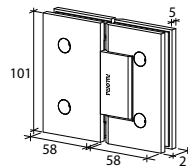

GAP 1211

Glass accessories SH G/W BR 10044 (90°)

- 90° glass to wall
- double actions
- glass thickness: 10mm, 12mm
- max. door width: 1000mm / 2 hinges
- max. door weight: 65kg / 2 hinges
- solid brass & stainless steel SUS 304
- chrome

Narrow Gap, Wall Clearance 3mm

As Existing Gap 6.3mm

GAP 1221

Glass accessories SH G/G BR 10180 (180°)

- 180° glass to glass
- double actions
- glass thickness: 10mm, 12mm
- max. door width: 1000mm / 2 hinges
- max. door weight: 65kg / 2 hinges
- solid brass
- chrome

GAP 1231

Glass accessories SH G/G BR 10092 (90°)

- 90° glass to glass
- double actions
- glass thickness: 10mm, 12mm
- max. door width: 1000mm / 2 hinges
- max. door weight: 65kg / 2 hinges
- solid brass & stainless steel SUS 304
- chrome