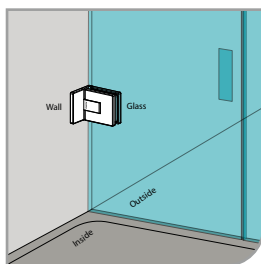

GAP 1303

Glass accessories SH G/W BR 10337 (90°)

- 90° glass to wall
- double actions
- glass thickness: 10mm, 12mm
- max. door width: 1000mm / 2 hinges (10mm)
- max. door width: 800mm / 2 hinges (12mm)
- max. door weight: 50kg / 2 hinges
- max. door opening: ±90°
- self closing from approx 25°
- solid brass & stainless steel SUS 304
- matte black

GAP 1313

Glass accessories SH G/W BR 10344 (90°)

- 90° glass to wall
- double actions
- glass thickness: 10mm, 12mm
- max. door width: 1000mm / 2 hinges (10mm)
- max. door width: 800mm / 2 hinges (12mm)
- max. door weight: 50kg / 2 hinges
- max. door opening: ±90°
- self closing from approx 25°
- solid brass & stainless steel SUS 304
- matte black