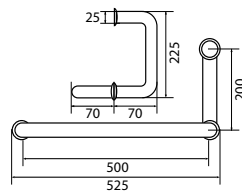

SHP 2203

Shower handle 25X200X500

- handles
- stainless steel SUS 304
- matte black