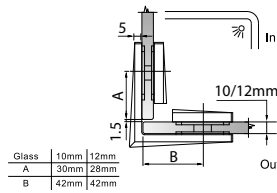

GAP 1172

Glass accessories GC G/G BR 23090 (90°)

- 90° glass to glass clip
- glass thickness: 10mm, 12mm
- solid brass
- satin brass