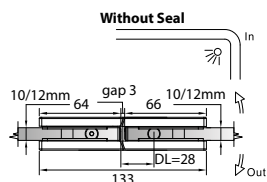

GLASS ACCESSORIES

Series 13

GAP 1301

Glass accessories SH G/W BR 10337 (90°)

- 90° glass to wall
- double actions
- glass thickness: 10mm, 12mm
- max. door width: 1000mm / 2 hinges (10mm)
- max. door width: 800mm / 2 hinges (12mm)
- max. door weight: 50kg / 2 hinges
- max. door opening: ±90°
- self closing from approx 25°
- solid brass & stainless steel SUS 304
- chrome

GAP 1311

Glass accessories SH G/W BR 10344 (90°)

- 90° glass to wall
- double actions
- glass thickness: 10mm, 12mm
- max. door width: 1000mm / 2 hinges (10mm)
- max. door width: 800mm / 2 hinges (12mm)
- max. door weight: 50kg / 2 hinges
- max. door opening: ±90°
- self closing from approx 25°
- solid brass & stainless steel SUS 304
- chrome