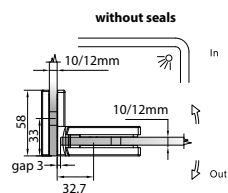

GAP 1331

Glass accessories SH G/G BR 10392 (90°)

- 90° glass to glass
- double actions
- glass thickness: 10mm, 12mm
- max. door width: 1000mm / 2 hinges
- max. door weight: 50kg / 2 hinges
- max. door opening: $\pm 90^\circ$
- self closing from approx 25°
- solid brass & stainless steel SUS 304
- chrome