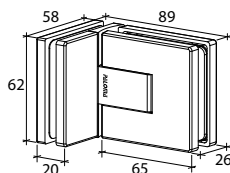

GAP 1334

Glass accessories SH G/G BR 10392 (90°)

- 90° glass to glass
- double actions
- glass thickness: 10mm, 12mm
- max. door width: 1000mm / 2 hinges
- max. door weight: 50kg / 2 hinges
- max. door opening: $\pm 90^\circ$
- self closing from approx 25°
- solid brass & stainless steel SUS 304
- brushed gunmetal