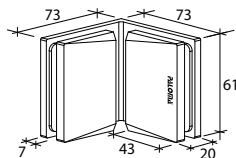

GAP 1174

Glass accessories GC G/G BR 23090 (90°)

- 90° glass to glass clip
- glass thickness: 10mm, 12mm
- solid brass
- brushed gunmetal