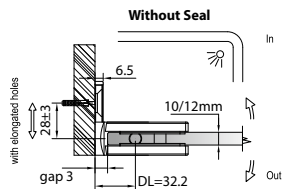

GAP 1302

Glass accessories SH G/W BR 10337 (90°)

- 90° glass to wall
- double actions
- glass thickness: 10mm, 12mm
- max. door width: 1000mm / 2 hinges (10mm)
- max. door width: 800mm / 2 hinges (12mm)
- max. door weight: 50kg / 2 hinges
- max. door opening: ±90°
- self closing from approx 25°
- solid brass & stainless steel SUS 304
- satin brass

GAP 1312

Glass accessories SH G/W BR 10344 (90°)

- 90° glass to wall
- double actions
- glass thickness: 10mm, 12mm
- max. door width: 1000mm / 2 hinges (10mm)
- max. door width: 800mm / 2 hinges (12mm)
- max. door weight: 50kg / 2 hinges
- max. door opening: ±90°
- self closing from approx 25°
- solid brass & stainless steel SUS 304
- satin brass