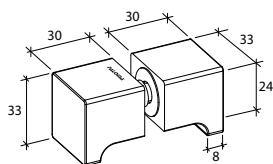

GAP 8903

Glass accessories DK BR 99300

- handles
- glass thickness: 10mm, 12mm
- solid brass
- matte black