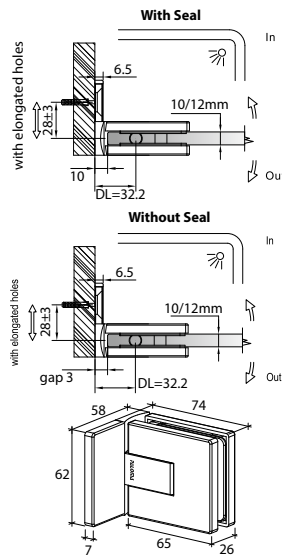

GLASS ACCESSORIES

Series 13

GAP 1301

Glass accessories SH G/W BR 10337 (90°)

- 90° glass to wall
- double actions
- glass thickness: 10mm, 12mm
- max. door width: 1000mm / 2 hinges (10mm)
- max. door width: 800mm / 2 hinges (12mm)
- max. door weight: 50kg / 2 hinges
- max. door opening: ±90°
- self closing from approx 25°
- solid brass & stainless steel SUS 304
- chrome

GAP 1311

Glass accessories SH G/W BR 10344 (90°)

- 90° glass to wall
- double actions
- glass thickness: 10mm, 12mm
- max. door width: 1000mm / 2 hinges (10mm)
- max. door width: 800mm / 2 hinges (12mm)
- max. door weight: 50kg / 2 hinges
- max. door opening: ±90°
- self closing from approx 25°
- solid brass & stainless steel SUS 304
- chrome

GAP 1321

Glass accessories SH G/G BR 10380 (180°)

- 180° glass to glass
- double actions
- glass thickness: 10mm, 12mm
- max. door width: 1000mm / 2 hinges (10mm)
- max. door width: 800mm / 2 hinges (12mm)
- max. door weight: 50kg / 2 hinges
- max. door opening: $\pm 90^\circ$
- self closing from approx 25°
- solid brass & stainless steel SUS 304
- chrome