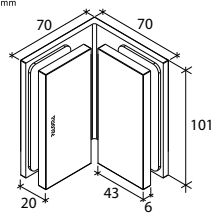

Narrow Gap, Wall Clearance 4mm

As Existing Gap 6.3mm

GAP 1242

Glass accessories SH G/G BR 10045 (135°)

- 135° glass to glass
- double actions
- glass thickness: 10mm, 12mm
- max. door width: 1000mm / 2 hinges
- max. door weight: 65kg / 2 hinges
- solid brass
- satin brass

GAP 1262

Glass accessories GC G/W BR 10090S (90°)

- 90° glass to wall clip
- glass thickness: 10mm, 12mm
- solid brass
- satin brass

GAP 1272

Glass accessories GC G/G BR 10090 (90°)

- 90° glass to glass clip
- glass thickness: 10mm, 12mm
- solid brass
- satin brass

Narrow Gap, Wall Clearance 3mm

As Existing Gap 6.3mm

GAP 1203

Glass accessories SH G/W BR 10037 (90°)

- 90° glass to wall
- double actions
- glass thickness: 10mm, 12mm
- max. door width: 1000mm / 2 hinges
- max. door weight: 65kg / 2 hinges
- solid brass & stainless steel SUS 304
- matte black