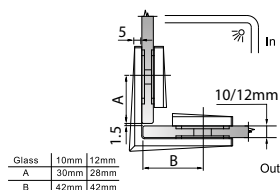

GAP 1171

Glass accessories GC G/G BR 23090 (90°)

- 90° glass to glass clip
- glass thickness: 10mm, 12mm
- solid brass
- chrome