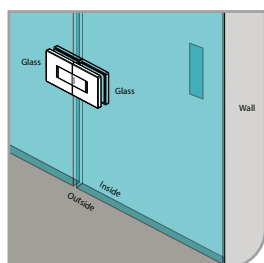

GAP 1324

Glass accessories SH G/G BR 10380 (180°)

- 180° glass to glass
- double actions
- glass thickness: 10mm, 12mm
- max. door width: 1000mm / 2 hinges (10mm)
- max. door width: 800mm / 2 hinges (12mm)
- max. door weight: 50kg / 2 hinges
- max. door opening: $\pm 90^\circ$
- self closing from approx 25°
- solid brass & stainless steel SUS 304
- brushed gunmetal