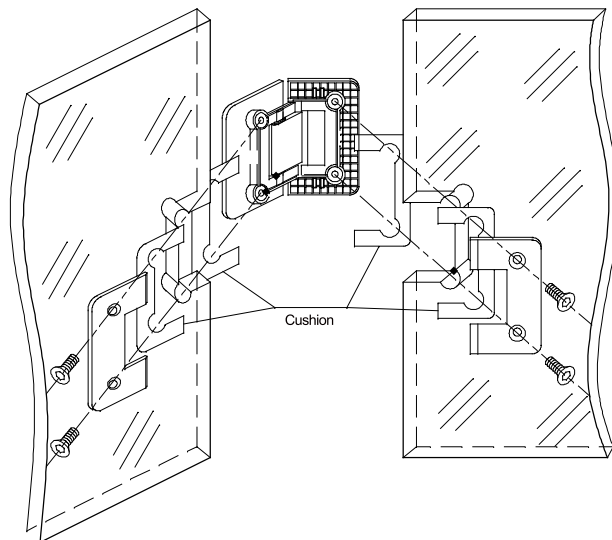

135° glass door hinge