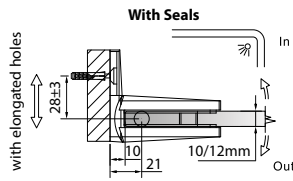

GAP 113

Glass accessories SH G/G BR 23392 (90°)

- 90° glass to glass
- double actions
- glass thickness: 10mm, 12mm
- max. door width: 1000mm / 2 hinges (10mm)
- max. door width: 800mm / 2 hinges (12mm)
- max. door weight: 50kg / 2 hinges
- max. door opening: ±80°
- self closing from approx 25°
- solid brass & stainless steel SUS 304
- chrome

GAP 112

Glass accessories SH G/W BR 23344 (90°)

- 90° wall to glass
- double actions
- glass thickness: 10mm, 12mm
- max. door width: 1000mm / 2 hinges (10mm)
- max. door width: 800mm / 2 hinges (12mm)
- max. door weight: 50kg / 2 hinges
- max. door opening: ±80°
- self closing from approx 25°
- solid brass & stainless steel SUS 304
- satin brass

GAP 112

Glass accessories SH G/G BR 23380 (180°)

- 180° glass to glass
- double actions
- glass thickness: 10mm, 12mm
- max. door width: 1000mm / 2 hinges (10mm)
- max. door width: 800mm / 2 hinges (12mm)
- max. door weight: 50kg / 2 hinges
- max. door opening: ±80°
- self closing from approx 25°
- solid brass & stainless steel SUS 304
- satin brass