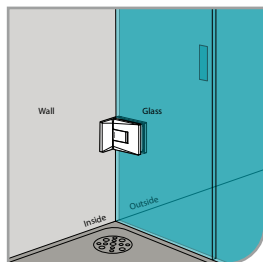

GAP 1133

Glass accessories SH G/G BR 23392 (90°)

- 90° glass to glass
- double actions
- glass thickness: 10mm, 12mm
- max. door width: 1000mm / 2 hinges (10mm)
- max. door width: 800mm / 2 hinges (12mm)
- max. door weight: 50kg / 2 hinges
- max. door opening: ±80°
- self closing from approx 25°
- solid brass & stainless steel SUS 304
- matte black

GAP 1163

Glass accessories GC G/W BR 23090S (90°)

- 90° wall to glass clip
- glass thickness: 10mm, 12mm
- solid brass
- matte black

GAP 1173

Glass accessories GC G/G BR 23090 (90°)

- 90° glass to glass clip
- glass thickness: 10mm, 12mm
- solid brass
- matte black

GAP 114

Glass accessories SH G/W BR 23344 (90°)

- 90° wall to glass
- double actions
- glass thickness: 10mm, 12mm
- max. door width: 1000mm / 2 hinges (10mm)
- max. door width: 800mm / 2 hinges (12mm)
- max. door weight: 50kg / 2 hinges
- max. door opening: ±80°
- self closing from approx 25°
- solid brass & stainless steel SUS 304
- brushed gunmetal

GAP 112

Glass accessories SH G/G BR 23380 (180°)

- 180° glass to glass
- double actions
- glass thickness: 10mm, 12mm
- max. door width: 1000mm / 2 hinges (10mm)
- max. door width: 800mm / 2 hinges (12mm)
- max. door weight: 50kg / 2 hinges
- max. door opening: ±80°
- self closing from approx 25°
- solid brass & stainless steel SUS 304
- brushed gunmetal