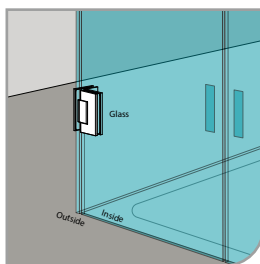

Narrow Gap, Wall Clearance 3mm

As Existing Gap 6.3mm

GAP 1213

Glass accessories SH G/W BR 10044 (90°)

- 90° glass to wall
- double actions
- glass thickness: 10mm, 12mm
- max. door width: 1000mm / 2 hinges
- max. door weight: 65kg / 2 hinges
- solid brass & stainless steel SUS 304
- matte black

GAP 1223

Glass accessories SH G/G BR 10180 (180°)

- 180° glass to glass
- double actions
- glass thickness: 10mm, 12mm
- max. door width: 1000mm / 2 hinges
- max. door weight: 65kg / 2 hinges
- solid brass
- matte black

GAP 1233

Glass accessories SH G/G BR 10092 (90°)

- 90° glass to glass
- double actions
- glass thickness: 10mm, 12mm
- max. door width: 1000mm / 2 hinges
- max. door weight: 65kg / 2 hinges
- solid brass & stainless steel SUS 304
- matte black