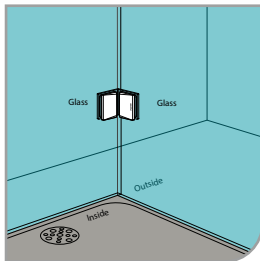

GAP 1173

Glass accessories GC G/G BR 23090 (90°)

- 90° glass to glass clip
- glass thickness: 10mm, 12mm
- solid brass
- matte black