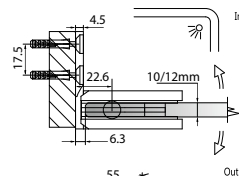

GAP 1204

Glass accessories SH G/W BR 10037 (90°)

- 90° glass to wall
- double actions
- glass thickness: 10mm, 12mm
- max. door width: 1000mm / 2 hinges
- max. door weight: 65kg / 2 hinges
- solid brass & stainless steel SUS 304
- brushed gunmetal

GAP 1214

Glass accessories SH G/W BR 10044 (90°)

- 90° glass to wall
- double actions
- glass thickness: 10mm, 12mm
- max. door width: 1000mm / 2 hinges
- max. door weight: 65kg / 2 hinges
- solid brass & stainless steel SUS 304
- brushed gunmetal