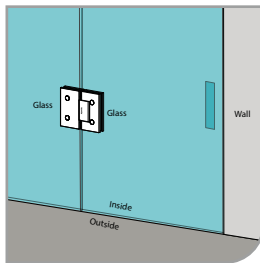

Narrow Gap, Wall Clearance 3mm

As Existing Gap 6.3mm

GAP 1203

Glass accessories SH G/W BR 10037 (90°)

- 90° glass to wall
- double actions
- glass thickness: 10mm, 12mm
- max. door width: 1000mm / 2 hinges
- max. door weight: 65kg / 2 hinges
- solid brass & stainless steel SUS 304
- matte black

Narrow Gap, Wall Clearance 3mm

As Existing Gap 6.3mm

GAP 1213

Glass accessories SH G/W BR 10044 (90°)

- 90° glass to wall
- double actions
- glass thickness: 10mm, 12mm
- max. door width: 1000mm / 2 hinges
- max. door weight: 65kg / 2 hinges
- solid brass & stainless steel SUS 304
- matte black

GAP 1223

Glass accessories SH G/G BR 10180 (180°)

- 180° glass to glass
- double actions
- glass thickness: 10mm, 12mm
- max. door width: 1000mm / 2 hinges
- max. door weight: 65kg / 2 hinges
- solid brass
- matte black