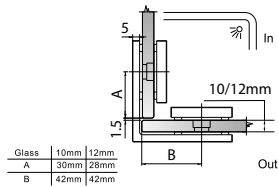

GAP 1341

Glass accessories SH G/G BR 10345 (135°)

- 135° glass to glass
- double actions
- glass thickness: 10mm, 12mm
- max. door width: 1000mm / 2 hinges (10mm)
- max. door width: 800mm / 2 hinges (12mm)
- max. door weight: 50kg / 2 hinges
- max. door opening: $\pm 90^\circ$
- self closing from approx 25°
- solid brass & stainless steel SUS 304
- chrome

GAP 1302

Glass accessories SH G/W BR 10337 (90°)

- 90° glass to wall
- double actions
- glass thickness: 10mm, 12mm
- max. door width: 1000mm / 2 hinges (10mm)
- max. door width: 800mm / 2 hinges (12mm)
- max. door weight: 50kg / 2 hinges
- max. door opening: ±90°
- self closing from approx 25°
- solid brass & stainless steel SUS 304
- satin brass