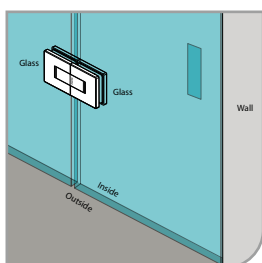

GAP 1303

Glass accessories SH G/W BR 10337 (90°)

- 90° glass to wall
- double actions
- glass thickness: 10mm, 12mm
- max. door width: 1000mm / 2 hinges (10mm)
- max. door width: 800mm / 2 hinges (12mm)
- max. door weight: 50kg / 2 hinges
- max. door opening: ±90°
- self closing from approx 25°
- solid brass & stainless steel SUS 304
- matte black

GAP 1313

Glass accessories SH G/W BR 10344 (90°)

- 90° glass to wall
- double actions
- glass thickness: 10mm, 12mm
- max. door width: 1000mm / 2 hinges (10mm)
- max. door width: 800mm / 2 hinges (12mm)
- max. door weight: 50kg / 2 hinges
- max. door opening: ±90°
- self closing from approx 25°
- solid brass & stainless steel SUS 304
- matte black