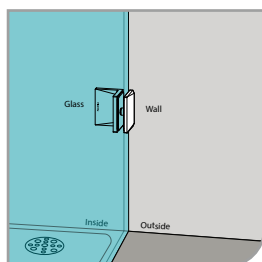

- 90° wall to glass
- double actions
- glass thickness: 10mm, 12mm
- max. door width: 1000mm / 2 hinges (10mm)
- max. door width: 800mm / 2 hinges (12mm)
- max. door weight: 50kg / 2 hinges
- max. door opening: ±80°
- self closing from approx 25°
- solid brass & stainless steel SUS 304
- chrome

GAP 112

Glass accessories SH G/G BR 23380 (180°)

- 180° glass to glass
- double actions
- glass thickness: 10mm, 12mm
- max. door width: 1000mm / 2 hinges (10mm)
- max. door width: 800mm / 2 hinges (12mm)
- max. door weight: 50kg / 2 hinges
- max. door opening: ±80°
- self closing from approx 25°
- solid brass & stainless steel SUS 304
- chrome

GAP 113

Glass accessories SH G/G BR 23392 (90°)

- 90° glass to glass
- double actions
- glass thickness: 10mm, 12mm
- max. door width: 1000mm / 2 hinges (10mm)
- max. door width: 800mm / 2 hinges (12mm)
- max. door weight: 50kg / 2 hinges
- max. door opening: ±80°
- self closing from approx 25°
- solid brass & stainless steel SUS 304
- chrome

GAP 112

Glass accessories SH G/W BR 23344 (90°)

- 90° wall to glass
- double actions
- glass thickness: 10mm, 12mm
- max. door width: 1000mm / 2 hinges (10mm)
- max. door width: 800mm / 2 hinges (12mm)
- max. door weight: 50kg / 2 hinges
- max. door opening: ±80°
- self closing from approx 25°
- solid brass & stainless steel SUS 304
- satin brass