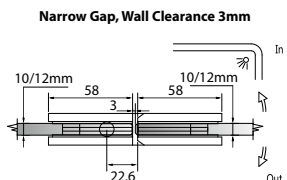

GAP 1214

Glass accessories SH G/W BR 10044 (90°)

- 90° glass to wall
- double actions
- glass thickness: 10mm, 12mm
- max. door width: 1000mm / 2 hinges
- max. door weight: 65kg / 2 hinges
- solid brass & stainless steel SUS 304
- brushed gunmetal

Narrow Gap, Wall Clearance 3mm

As Existing Gap 6.3mm

GAP 1224

Glass accessories SH G/G BR 10180 (180°)

- 180° glass to glass
- double actions
- glass thickness: 10mm, 12mm
- max. door width: 1000mm / 2 hinges
- max. door weight: 65kg / 2 hinges
- solid brass
- brushed gunmetal

GAP 1234

Glass accessories SH G/G BR 10092 (90°)

- 90° glass to glass
- double actions
- glass thickness: 10mm, 12mm
- max. door width: 1000mm / 2 hinges
- max. door weight: 65kg / 2 hinges
- solid brass & stainless steel SUS 304
- brushed gunmetal