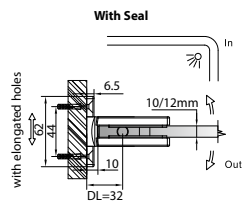

GAP 1302

Glass accessories SH G/W BR 10337 (90°)

- 90° glass to wall
- double actions
- glass thickness: 10mm, 12mm
- max. door width: 1000mm / 2 hinges (10mm)
- max. door width: 800mm / 2 hinges (12mm)
- max. door weight: 50kg / 2 hinges
- max. door opening: ±90°
- self closing from approx 25°
- solid brass & stainless steel SUS 304
- satin brass