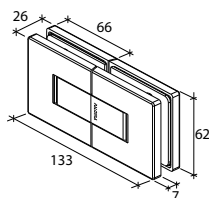

GAP 1303

Glass accessories SH G/W BR 10337 (90°)

- 90° glass to wall
- double actions
- glass thickness: 10mm, 12mm
- max. door width: 1000mm / 2 hinges (10mm)
- max. door width: 800mm / 2 hinges (12mm)
- max. door weight: 50kg / 2 hinges
- max. door opening: ±90°
- self closing from approx 25°
- solid brass & stainless steel SUS 304
- matte black

GAP 1313

Glass accessories SH G/W BR 10344 (90°)

- 90° glass to wall
- double actions
- glass thickness: 10mm, 12mm
- max. door width: 1000mm / 2 hinges (10mm)
- max. door width: 800mm / 2 hinges (12mm)
- max. door weight: 50kg / 2 hinges
- max. door opening: ±90°
- self closing from approx 25°
- solid brass & stainless steel SUS 304
- matte black