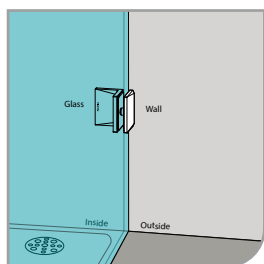

- 90° wall to glass
- double actions
- glass thickness: 10mm, 12mm
- max. door width: 1000mm / 2 hinges (10mm)
- max. door width: 800mm / 2 hinges (12mm)
- max. door weight: 50kg / 2 hinges
- max. door opening: ±80°
- self closing from approx 25°
- solid brass & stainless steel SUS 304
- chrome

GAP 114

Glass accessories SH G/W BR 23344 (90°)

- 90° wall to glass
- double actions
- glass thickness: 10mm, 12mm
- max. door width: 1000mm / 2 hinges (10mm)
- max. door width: 800mm / 2 hinges (12mm)
- max. door weight: 50kg / 2 hinges
- max. door opening: ±80°
- self closing from approx 25°
- solid brass & stainless steel SUS 304
- brushed gunmetal

GAP 112

Glass accessories SH G/G BR 23380 (180°)

- 180° glass to glass
- double actions
- glass thickness: 10mm, 12mm
- max. door width: 1000mm / 2 hinges (10mm)
- max. door width: 800mm / 2 hinges (12mm)
- max. door weight: 50kg / 2 hinges
- max. door opening: ±80°
- self closing from approx 25°
- solid brass & stainless steel SUS 304
- brushed gunmetal

GAP 113

Glass accessories SH G/G BR 23392 (90°)

- 90° glass to glass
- double actions
- glass thickness: 10mm, 12mm
- max. door width: 1000mm / 2 hinges (10mm)
- max. door width: 800mm / 2 hinges (12mm)
- max. door weight: 50kg / 2 hinges
- max. door opening: ±80°
- self closing from approx 25°
- solid brass & stainless steel SUS 304
- brushed gunmetal