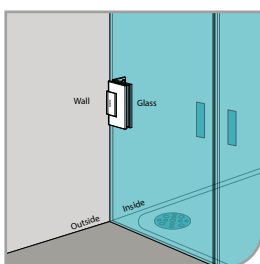

GLASS ACCESSORIES

Series 12

Narrow Gap, Wall Clearance 3mm

As Existing Gap 6.3mm

GAP 1201

Glass accessories SH G/W BR 10037 (90°)

- 90° glass to wall
- double actions
- glass thickness: 10mm, 12mm
- max. door width: 1000mm / 2 hinges
- max. door weight: 65kg / 2 hinges
- solid brass & stainless steel SUS 304
- chrome

GAP 1211

Glass accessories SH G/W BR 10044 (90°)

- 90° glass to wall
- double actions
- glass thickness: 10mm, 12mm
- max. door width: 1000mm / 2 hinges
- max. door weight: 65kg / 2 hinges
- solid brass & stainless steel SUS 304
- chrome