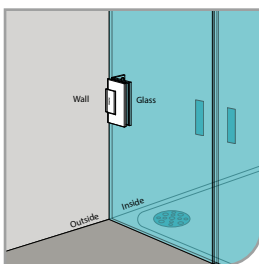

Narrow Gap, Wall Clearance 3mm

As Existing Gap 6.3mm

GAP 1203

Glass accessories SH G/W BR 10037 (90°)

- 90° glass to wall
- double actions
- glass thickness: 10mm, 12mm
- max. door width: 1000mm / 2 hinges
- max. door weight: 65kg / 2 hinges
- solid brass & stainless steel SUS 304
- matte black

Narrow Gap, Wall Clearance 3mm

As Existing Gap 6.3mm

GAP 1213

Glass accessories SH G/W BR 10044 (90°)

- 90° glass to wall
- double actions
- glass thickness: 10mm, 12mm
- max. door width: 1000mm / 2 hinges
- max. door weight: 65kg / 2 hinges
- solid brass & stainless steel SUS 304
- matte black