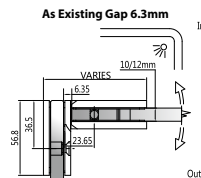

Narrow Gap, Wall Clearance 3mm

As Existing Gap 6.3mm

GAP 1213

Glass accessories SH G/W BR 10044 (90°)

- 90° glass to wall
- double actions
- glass thickness: 10mm, 12mm
- max. door width: 1000mm / 2 hinges
- max. door weight: 65kg / 2 hinges
- solid brass & stainless steel SUS 304
- matte black

GAP 1223

Glass accessories SH G/G BR 10180 (180°)

- 180° glass to glass
- double actions
- glass thickness: 10mm, 12mm
- max. door width: 1000mm / 2 hinges
- max. door weight: 65kg / 2 hinges
- solid brass
- matte black

GAP 1233

Glass accessories SH G/G BR 10092 (90°)

- 90° glass to glass
- double actions
- glass thickness: 10mm, 12mm
- max. door width: 1000mm / 2 hinges
- max. door weight: 65kg / 2 hinges
- solid brass & stainless steel SUS 304
- matte black