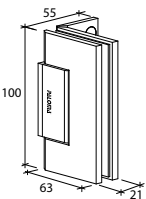

GAP 1211

Glass accessories SH G/W BR 10044 (90°)

- 90° glass to wall
- double actions
- glass thickness: 10mm, 12mm
- max. door width: 1000mm / 2 hinges
- max. door weight: 65kg / 2 hinges
- solid brass & stainless steel SUS 304
- chrome

Narrow Gap, Wall Clearance 3mm

As Existing Gap 6.3mm

GAP 1221

Glass accessories SH G/G BR 10180 (180°)

- 180° glass to glass
- double actions
- glass thickness: 10mm, 12mm
- max. door width: 1000mm / 2 hinges
- max. door weight: 65kg / 2 hinges
- solid brass
- chrome