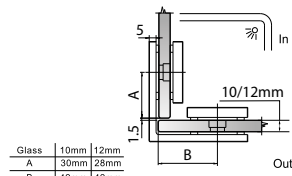

GAP 1262

Glass accessories GC G/W BR 10090S (90°)

- 90° glass to wall clip
- glass thickness: 10mm, 12mm
- solid brass
- satin brass

GAP 1272

Glass accessories GC G/G BR 10090 (90°)

- 90° glass to glass clip
- glass thickness: 10mm, 12mm
- solid brass
- satin brass