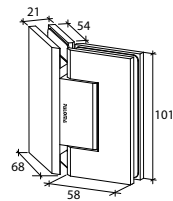

GAP 1223

Glass accessories SH G/G BR 10180 (180°)

- 180° glass to glass
- double actions
- glass thickness: 10mm, 12mm
- max. door width: 1000mm / 2 hinges
- max. door weight: 65kg / 2 hinges
- solid brass
- matte black

GAP 1233

Glass accessories SH G/G BR 10092 (90°)

- 90° glass to glass
- double actions
- glass thickness: 10mm, 12mm
- max. door width: 1000mm / 2 hinges
- max. door weight: 65kg / 2 hinges
- solid brass & stainless steel SUS 304
- matte black

GAP 1243

Glass accessories SH G/G BR 10045 (135°)

- 135° glass to glass
- double actions
- glass thickness: 10mm, 12mm
- max. door width: 1000mm / 2 hinges
- max. door weight: 65kg / 2 hinges
- solid brass
- matte black