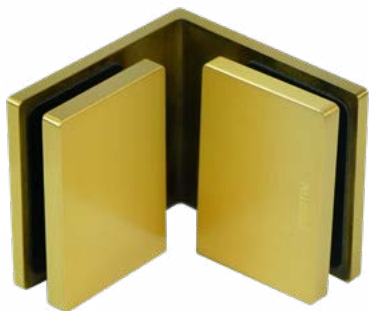

GAP 1362

Glass accessories GC G/W BR 090S (90°)

- 90° glass to wall clip
- glass thickness: 10mm, 12mm
- solid brass
- satin brass

GAP 1372

Glass accessories GC G/G BR 090 (90°)

- 90° glass to glass clip
- glass thickness: 10mm, 12mm
- solid brass
- satin brass