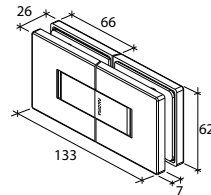

GAP 1322

Glass accessories SH G/G BR 10380 (180°)

- 180° glass to glass
- double actions
- glass thickness: 10mm, 12mm
- max. door width: 1000mm / 2 hinges (10mm)
- max. door width: 800mm / 2 hinges (12mm)
- max. door weight: 50kg / 2 hinges
- max. door opening: $\pm 90^\circ$
- self closing from approx 25°
- solid brass & stainless steel SUS 304
- satin brass