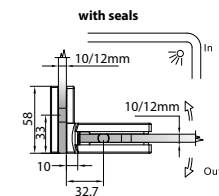

GAP 1332

Glass accessories SH G/G BR 10392 (90°)

- 90° glass to glass
- double actions
- glass thickness: 10mm, 12mm
- max. door width: 1000mm / 2 hinges
- max. door weight: 50kg / 2 hinges
- max. door opening: $\pm 90^\circ$
- self closing from approx 25°
- solid brass & stainless steel SUS 304
- satin brass