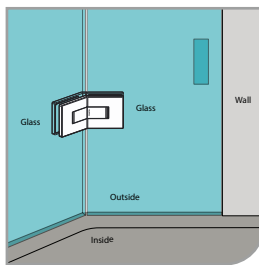

GAP 1344

Glass accessories SH G/G BR 10345 (135°)

- 135° glass to glass
- double actions
- glass thickness: 10mm, 12mm
- max. door width: 1000mm / 2 hinges (10mm)
- max. door width: 800mm / 2 hinges (12mm)
- max. door weight: 50kg / 2 hinges
- max. door opening: ±90°
- self closing from approx 25°
- solid brass & stainless steel SUS 304
- brushed gunmetal