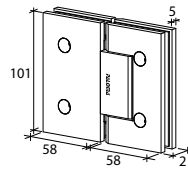

Narrow Gap, Wall Clearance 3mm

As Existing Gap 6.3mm

GAP 1213

Glass accessories SH G/W BR 10044 (90°)

- 90° glass to wall
- double actions
- glass thickness: 10mm, 12mm
- max. door width: 1000mm / 2 hinges
- max. door weight: 65kg / 2 hinges
- solid brass & stainless steel SUS 304
- matte black

GAP 1223

Glass accessories SH G/G BR 10180 (180°)

- 180° glass to glass
- double actions
- glass thickness: 10mm, 12mm
- max. door width: 1000mm / 2 hinges
- max. door weight: 65kg / 2 hinges
- solid brass
- matte black