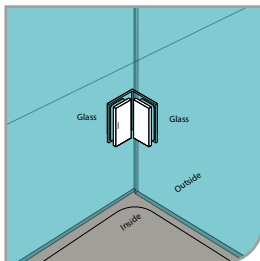

GAP 1241

Glass accessories SH G/G BR 10045 (135°)

- 135° glass to glass
- double actions
- glass thickness: 10mm, 12mm
- max. door width: 1000mm / 2 hinges
- max. door weight: 65kg / 2 hinges
- solid brass
- chrome

GAP 1261

Glass accessories GC G/W BR 10090S (90°)

- 90° glass to wall clip
- glass thickness: 10mm, 12mm
- solid brass
- chrome

GAP 1271

Glass accessories GC G/G BR 10090 (90°)

- 90° glass to glass clip
- glass thickness: 10mm, 12mm
- solid brass
- chrome

Narrow Gap, Wall Clearance 3mm

As Existing Gap 6.3mm

GAP 1202

Glass accessories SH G/W BR 10037 (90°)

- 90° glass to wall
- double actions
- glass thickness: 10mm, 12mm
- max. door width: 1000mm / 2 hinges
- max. door weight: 65kg / 2 hinges
- solid brass & stainless steel SUS 304
- satin brass

GAP 1212

Glass accessories SH G/W BR 10044 (90°)

- 90° glass to wall
- double actions
- glass thickness: 10mm, 12mm
- max. door width: 1000mm / 2 hinges
- max. door weight: 65kg / 2 hinges
- solid brass & stainless steel SUS 304
- satin brass