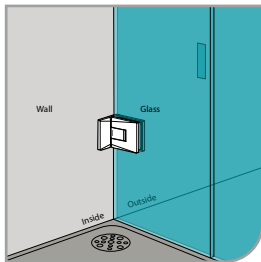

GAP 113

Glass accessories SH G/G BR 23392 (90°)

- 90° glass to glass
- double actions
- glass thickness: 10mm, 12mm
- max. door width: 1000mm / 2 hinges (10mm)
- max. door width: 800mm / 2 hinges (12mm)
- max. door weight: 50kg / 2 hinges
- max. door opening: ±80°
- self closing from approx 25°
- solid brass & stainless steel SUS 304
- chrome

GAP 1161

Glass accessories GC G/W BR 23090S (90°)

- 90° wall to glass clip
- glass thickness: 10mm, 12mm
- solid brass
- chrome

GAP 1171

Glass accessories GC G/G BR 23090 (90°)

- 90° glass to glass clip
- glass thickness: 10mm, 12mm
- solid brass
- chrome

GAP 112

Glass accessories SH G/W BR 23344 (90°)

- 90° wall to glass
- double actions
- glass thickness: 10mm, 12mm
- max. door width: 1000mm / 2 hinges (10mm)
- max. door width: 800mm / 2 hinges (12mm)
- max. door weight: 50kg / 2 hinges
- max. door opening: ±80°
- self closing from approx 25°
- solid brass & stainless steel SUS 304
- satin brass

GAP 112

Glass accessories SH G/G BR 23380 (180°)

- 180° glass to glass
- double actions
- glass thickness: 10mm, 12mm
- max. door width: 1000mm / 2 hinges (10mm)
- max. door width: 800mm / 2 hinges (12mm)
- max. door weight: 50kg / 2 hinges
- max. door opening: ±80°
- self closing from approx 25°
- solid brass & stainless steel SUS 304
- satin brass