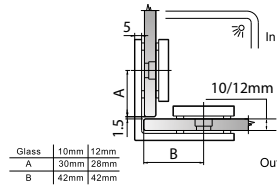

GAP 1374

Glass accessories GC G/G BR 090 (90°)

- 90° glass to glass clip
- glass thickness: 10mm, 12mm
- solid brass
- brushed gunmetal