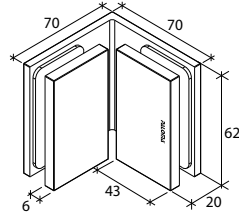

GAP 1373

Glass accessories GC G/G BR 090 (90°)

- 90° glass to glass clip
- glass thickness: 10mm, 12mm
- solid brass
- matte black