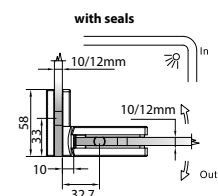

GAP 1334

Glass accessories SH G/G BR 10392 (90°)

- 90° glass to glass
- double actions
- glass thickness: 10mm, 12mm
- max. door width: 1000mm / 2 hinges
- max. door weight: 50kg / 2 hinges
- max. door opening: $\pm 90^\circ$
- self closing from approx 25°
- solid brass & stainless steel SUS 304
- brushed gunmetal