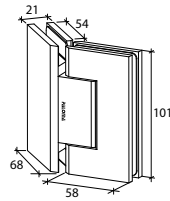

GAP 1211

Glass accessories SH G/W BR 10044 (90°)

- 90° glass to wall
- double actions
- glass thickness: 10mm, 12mm
- max. door width: 1000mm / 2 hinges
- max. door weight: 65kg / 2 hinges
- solid brass & stainless steel SUS 304
- chrome

Narrow Gap, Wall Clearance 3mm

As Existing Gap 6.3mm

GAP 1221

Glass accessories SH G/G BR 10180 (180°)

- 180° glass to glass
- double actions
- glass thickness: 10mm, 12mm
- max. door width: 1000mm / 2 hinges
- max. door weight: 65kg / 2 hinges
- solid brass
- chrome

GAP 1231

Glass accessories SH G/G BR 10092 (90°)

- 90° glass to glass
- double actions
- glass thickness: 10mm, 12mm
- max. door width: 1000mm / 2 hinges
- max. door weight: 65kg / 2 hinges
- solid brass & stainless steel SUS 304
- chrome