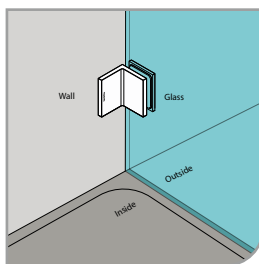

GAP 1364

Glass accessories GC G/W BR 090S (90°)

- 90° glass to wall clip
- glass thickness: 10mm, 12mm
- solid brass
- brushed gunmetal