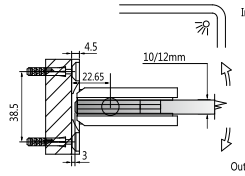

As Existing Gap 6.3mm