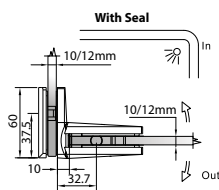

GAP 112

Glass accessories SH G/W BR 23344 (90°)

- 90° wall to glass
- double actions
- glass thickness: 10mm, 12mm
- max. door width: 1000mm / 2 hinges (10mm)
- max. door width: 800mm / 2 hinges (12mm)
- max. door weight: 50kg / 2 hinges
- max. door opening: ±80°
- self closing from approx 25°
- solid brass & stainless steel SUS 304
- satin brass

GAP 112

Glass accessories SH G/G BR 23380 (180°)

- 180° glass to glass
- double actions
- glass thickness: 10mm, 12mm
- max. door width: 1000mm / 2 hinges (10mm)
- max. door width: 800mm / 2 hinges (12mm)
- max. door weight: 50kg / 2 hinges
- max. door opening: ±80°
- self closing from approx 25°
- solid brass & stainless steel SUS 304
- satin brass

GAP 113

Glass accessories SH G/G BR 23392 (90°)

- 90° glass to glass
- double actions
- glass thickness: 10mm, 12mm
- max. door width: 1000mm / 2 hinges (10mm)
- max. door width: 800mm / 2 hinges (12mm)
- max. door weight: 50kg / 2 hinges
- max. door opening: ±80°
- self closing from approx 25°
- solid brass & stainless steel SUS 304
- satin brass