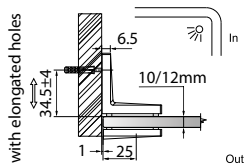

GAP 114

Glass accessories SH G/W BR 23344 (90°)

- 90° wall to glass
- double actions
- glass thickness: 10mm, 12mm
- max. door width: 1000mm / 2 hinges (10mm)
- max. door width: 800mm / 2 hinges (12mm)
- max. door weight: 50kg / 2 hinges
- max. door opening: ±80°
- self closing from approx 25°
- solid brass & stainless steel SUS 304
- brushed gunmetal

GAP 112

Glass accessories SH G/G BR 23380 (180°)

- 180° glass to glass
- double actions
- glass thickness: 10mm, 12mm
- max. door width: 1000mm / 2 hinges (10mm)
- max. door width: 800mm / 2 hinges (12mm)
- max. door weight: 50kg / 2 hinges
- max. door opening: ±80°
- self closing from approx 25°
- solid brass & stainless steel SUS 304
- brushed gunmetal

GAP 113

Glass accessories SH G/G BR 23392 (90°)

- 90° glass to glass
- double actions
- glass thickness: 10mm, 12mm
- max. door width: 1000mm / 2 hinges (10mm)
- max. door width: 800mm / 2 hinges (12mm)
- max. door weight: 50kg / 2 hinges
- max. door opening: ±80°
- self closing from approx 25°
- solid brass & stainless steel SUS 304
- brushed gunmetal