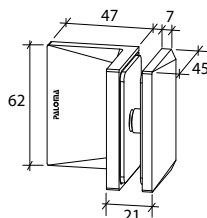

- 90° wall to glass
- double actions
- glass thickness: 10mm, 12mm
- max. door width: 1000mm / 2 hinges (10mm)
- max. door width: 800mm / 2 hinges (12mm)
- max. door weight: 50kg / 2 hinges
- max. door opening: ±80°
- self closing from approx 25°
- solid brass & stainless steel SUS 304
- chrome

GAP 112

Glass accessories SH G/G BR 23380 (180°)

- 180° glass to glass
- double actions
- glass thickness: 10mm, 12mm
- max. door width: 1000mm / 2 hinges (10mm)
- max. door width: 800mm / 2 hinges (12mm)
- max. door weight: 50kg / 2 hinges
- max. door opening: ±80°
- self closing from approx 25°
- solid brass & stainless steel SUS 304
- chrome

GAP 113

Glass accessories SH G/G BR 23392 (90°)

- 90° glass to glass
- double actions
- glass thickness: 10mm, 12mm
- max. door width: 1000mm / 2 hinges (10mm)
- max. door width: 800mm / 2 hinges (12mm)
- max. door weight: 50kg / 2 hinges
- max. door opening: ±80°
- self closing from approx 25°
- solid brass & stainless steel SUS 304
- chrome