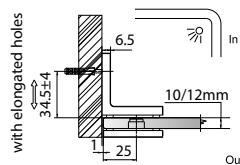

GAP 1364

Glass accessories GC G/W BR 090S (90°)

- 90° glass to wall clip
- glass thickness: 10mm, 12mm
- solid brass
- brushed gunmetal