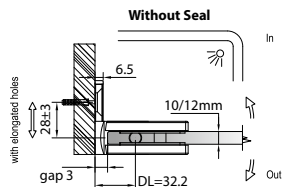

GAP 1303

Glass accessories SH G/W BR 10337 (90°)

- 90° glass to wall
- double actions
- glass thickness: 10mm, 12mm
- max. door width: 1000mm / 2 hinges (10mm)
- max. door width: 800mm / 2 hinges (12mm)
- max. door weight: 50kg / 2 hinges
- max. door opening: ±90°
- self closing from approx 25°
- solid brass & stainless steel SUS 304
- matte black

GAP 1313

Glass accessories SH G/W BR 10344 (90°)

- 90° glass to wall
- double actions
- glass thickness: 10mm, 12mm
- max. door width: 1000mm / 2 hinges (10mm)
- max. door width: 800mm / 2 hinges (12mm)
- max. door weight: 50kg / 2 hinges
- max. door opening: ±90°
- self closing from approx 25°
- solid brass & stainless steel SUS 304
- matte black