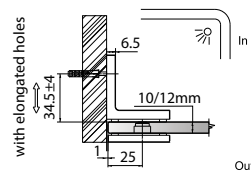

GAP 1263

Glass accessories GC G/W BR 10090S (90°)

- 90° glass to wall clip
- glass thickness: 10mm, 12mm
- solid brass
- matte black