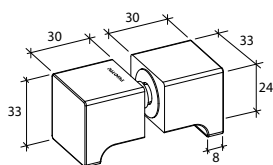

GAP 8901

Glass accessories DK BR 99300

- handles
- glass thickness: 10mm, 12mm
- solid brass
- chrome