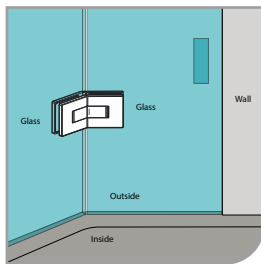

GAP 1322

Glass accessories SH G/G BR 10380 (180°)

- 180° glass to glass
- double actions
- glass thickness: 10mm, 12mm
- max. door width: 1000mm / 2 hinges (10mm)
- max. door width: 800mm / 2 hinges (12mm)
- max. door weight: 50kg / 2 hinges
- max. door opening: $\pm 90^\circ$
- self closing from approx 25°
- solid brass & stainless steel SUS 304
- satin brass

GAP 1332

Glass accessories SH G/G BR 10392 (90°)

- 90° glass to glass
- double actions
- glass thickness: 10mm, 12mm
- max. door width: 1000mm / 2 hinges
- max. door weight: 50kg / 2 hinges
- max. door opening: $\pm 90^\circ$
- self closing from approx 25°
- solid brass & stainless steel SUS 304
- satin brass

GAP 1342

Glass accessories SH G/G BR 10345 (135°)

- 135° glass to glass
- double actions
- glass thickness: 10mm, 12mm
- max. door width: 1000mm / 2 hinges (10mm)
- max. door width: 800mm / 2 hinges (12mm)
- max. door weight: 50kg / 2 hinges
- max. door opening: ±90°
- self closing from approx 25°
- solid brass & stainless steel SUS 304
- satin brass