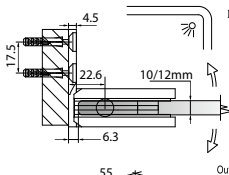

GAP 1202

Glass accessories SH G/W BR 10037 (90°)

- 90° glass to wall
- double actions
- glass thickness: 10mm, 12mm
- max. door width: 1000mm / 2 hinges
- max. door weight: 65kg / 2 hinges
- solid brass & stainless steel SUS 304
- satin brass

GAP 1212

Glass accessories SH G/W BR 10044 (90°)

- 90° glass to wall
- double actions
- glass thickness: 10mm, 12mm
- max. door width: 1000mm / 2 hinges
- max. door weight: 65kg / 2 hinges
- solid brass & stainless steel SUS 304
- satin brass