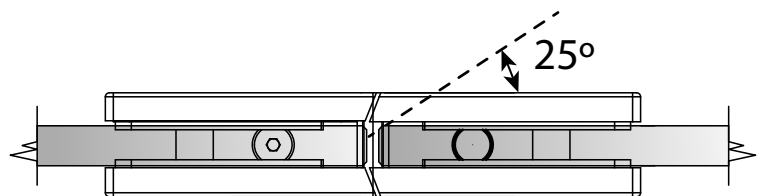

PALOMA[®]
HIGH QUALITY SANITARY HARDWARE

EXCELLENT
GLASS
ACCESSORIES

EURO BRASS GLASS ACCESSORIES

Self closing from 25 degrees and self centering to 0 degrees in the close position.

Glass Door Installation Illustration

- 90° wall to glass
- double actions
- glass thickness: 10mm, 12mm
- max. door width: 1000mm / 2 hinges (10mm)
- max. door width: 800mm / 2 hinges (12mm)
- max. door weight: 50kg / 2 hinges
- max. door opening: ±80°
- self closing from approx 25°
- solid brass & stainless steel SUS 304
- chrome