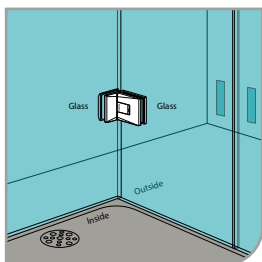

90° glass door hinge

135° glass door hinge

180° glass door hinge

FINISHING TECHNOLOGY

CHROME

Diamond chrome, beautiful and durable.

SATIN BRASS

Grace in details, a final touch for a luxury bathroom.

- 90° wall to glass
- double actions
- glass thickness: 10mm, 12mm
- max. door width: 1000mm / 2 hinges (10mm)
- max. door width: 800mm / 2 hinges (12mm)
- max. door weight: 50kg / 2 hinges
- max. door opening: ±80°
- self closing from approx 25°
- solid brass & stainless steel SUS 304
- chrome

GAP 112

Glass accessories SH G/G BR 23380 (180°)

- 180° glass to glass
- double actions
- glass thickness: 10mm, 12mm
- max. door width: 1000mm / 2 hinges (10mm)
- max. door width: 800mm / 2 hinges (12mm)
- max. door weight: 50kg / 2 hinges
- max. door opening: ±80°
- self closing from approx 25°
- solid brass & stainless steel SUS 304
- chrome

GAP 113

Glass accessories SH G/G BR 23392 (90°)

- 90° glass to glass
- double actions
- glass thickness: 10mm, 12mm
- max. door width: 1000mm / 2 hinges (10mm)
- max. door width: 800mm / 2 hinges (12mm)
- max. door weight: 50kg / 2 hinges
- max. door opening: ±80°
- self closing from approx 25°
- solid brass & stainless steel SUS 304
- chrome