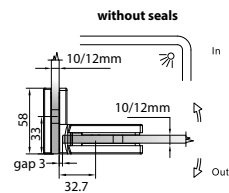

GAP 1332

Glass accessories SH G/G BR 10392 (90°)

- 90° glass to glass
- double actions
- glass thickness: 10mm, 12mm
- max. door width: 1000mm / 2 hinges
- max. door weight: 50kg / 2 hinges
- max. door opening: $\pm 90^\circ$
- self closing from approx 25°
- solid brass & stainless steel SUS 304
- satin brass