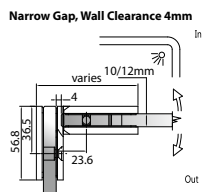

GAP 1214

Glass accessories SH G/W BR 10044 (90°)

- 90° glass to wall
- double actions
- glass thickness: 10mm, 12mm
- max. door width: 1000mm / 2 hinges
- max. door weight: 65kg / 2 hinges
- solid brass & stainless steel SUS 304
- brushed gunmetal

Narrow Gap, Wall Clearance 3mm

As Existing Gap 6.3mm

GAP 1224

Glass accessories SH G/G BR 10180 (180°)

- 180° glass to glass
- double actions
- glass thickness: 10mm, 12mm
- max. door width: 1000mm / 2 hinges
- max. door weight: 65kg / 2 hinges
- solid brass
- brushed gunmetal

GAP 1234

Glass accessories SH G/G BR 10092 (90°)

- 90° glass to glass
- double actions
- glass thickness: 10mm, 12mm
- max. door width: 1000mm / 2 hinges
- max. door weight: 65kg / 2 hinges
- solid brass & stainless steel SUS 304
- brushed gunmetal