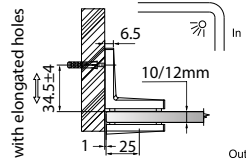

- 90° wall to glass
- double actions
- glass thickness: 10mm, 12mm
- max. door width: 1000mm / 2 hinges (10mm)
- max. door width: 800mm / 2 hinges (12mm)
- max. door weight: 50kg / 2 hinges
- max. door opening: ±80°
- self closing from approx 25°
- solid brass & stainless steel SUS 304
- chrome

GAP 112

Glass accessories SH G/W BR 23344 (90°)

- 90° wall to glass
- double actions
- glass thickness: 10mm, 12mm
- max. door width: 1000mm / 2 hinges (10mm)
- max. door width: 800mm / 2 hinges (12mm)
- max. door weight: 50kg / 2 hinges
- max. door opening: ±80°
- self closing from approx 25°
- solid brass & stainless steel SUS 304
- satin brass

GAP 112

Glass accessories SH G/G BR 23380 (180°)

- 180° glass to glass
- double actions
- glass thickness: 10mm, 12mm
- max. door width: 1000mm / 2 hinges (10mm)
- max. door width: 800mm / 2 hinges (12mm)
- max. door weight: 50kg / 2 hinges
- max. door opening: ±80°
- self closing from approx 25°
- solid brass & stainless steel SUS 304
- satin brass

GAP 113

Glass accessories SH G/G BR 23392 (90°)

- 90° glass to glass
- double actions
- glass thickness: 10mm, 12mm
- max. door width: 1000mm / 2 hinges (10mm)
- max. door width: 800mm / 2 hinges (12mm)
- max. door weight: 50kg / 2 hinges
- max. door opening: ±80°
- self closing from approx 25°
- solid brass & stainless steel SUS 304
- satin brass