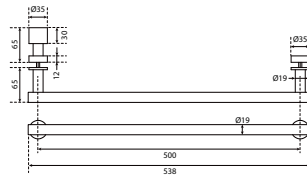

SHP 2202

Shower handle 25X200X500

- handles
- stainless steel SUS 304
- satin gold

SHP 1103

Shower handle 4060-SQ 600MM

- handles
- brass
- matte black

SHP 2103

Shower handle 19X538X500