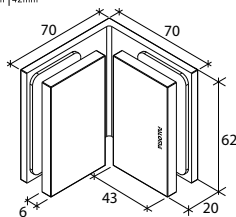

GAP 1342

Glass accessories SH G/G BR 10345 (135°)

- 135° glass to glass
- double actions
- glass thickness: 10mm, 12mm
- max. door width: 1000mm / 2 hinges (10mm)
- max. door width: 800mm / 2 hinges (12mm)
- max. door weight: 50kg / 2 hinges
- max. door opening: ±90°
- self closing from approx 25°
- solid brass & stainless steel SUS 304
- satin brass

GAP 1303

Glass accessories SH G/W BR 10337 (90°)

- 90° glass to wall
- double actions
- glass thickness: 10mm, 12mm
- max. door width: 1000mm / 2 hinges (10mm)
- max. door width: 800mm / 2 hinges (12mm)
- max. door weight: 50kg / 2 hinges
- max. door opening: ±90°
- self closing from approx 25°
- solid brass & stainless steel SUS 304
- matte black