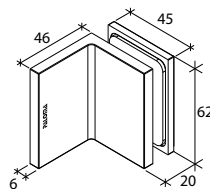

GAP 1364

Glass accessories GC G/W BR 090S (90°)

- 90° glass to wall clip
- glass thickness: 10mm, 12mm
- solid brass
- brushed gunmetal