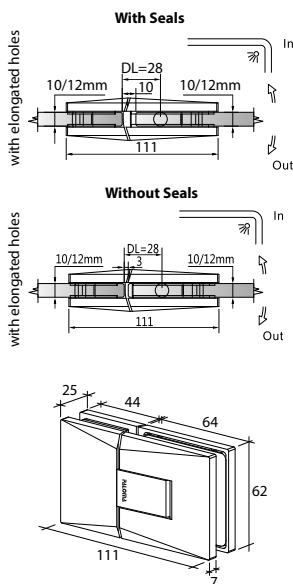

GAP 113

Glass accessories SH G/G BR 23392 (90°)

- 90° glass to glass
- double actions
- glass thickness: 10mm, 12mm
- max. door width: 1000mm / 2 hinges (10mm)
- max. door width: 800mm / 2 hinges (12mm)
- max. door weight: 50kg / 2 hinges
- max. door opening: ±80°
- self closing from approx 25°
- solid brass & stainless steel SUS 304
- satin brass

GAP 1162

Glass accessories GC G/W BR 23090S (90°)

- 90° wall to glass clip
- glass thickness: 10mm, 12mm
- solid brass
- satin brass

GAP 1172

Glass accessories GC G/G BR 23090 (90°)

- 90° glass to glass clip
- glass thickness: 10mm, 12mm
- solid brass
- satin brass

GAP 1113

Glass accessories SH G/W BR 23344 (90°)

- 90° wall to glass
- double actions
- glass thickness: 10mm, 12mm
- max. door width: 1000mm / 2 hinges (10mm)
- max. door width: 800mm / 2 hinges (12mm)
- max. door weight: 50kg / 2 hinges
- max. door opening: ±80°
- self closing from approx 25°
- solid brass & stainless steel SUS 304
- matte black