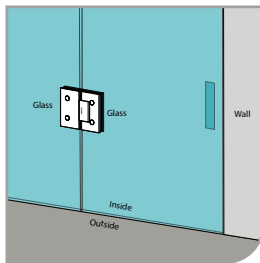

GAP 1212

Glass accessories SH G/W BR 10044 (90°)

- 90° glass to wall
- double actions
- glass thickness: 10mm, 12mm
- max. door width: 1000mm / 2 hinges
- max. door weight: 65kg / 2 hinges
- solid brass & stainless steel SUS 304
- satin brass

Narrow Gap, Wall Clearance 3mm

As Existing Gap 6.3mm

GAP 1222

Glass accessories SH G/G BR 10180 (180°)

- 180° glass to glass
- double actions
- glass thickness: 10mm, 12mm
- max. door width: 1000mm / 2 hinges
- max. door weight: 65kg / 2 hinges
- solid brass
- satin brass

Narrow Gap, Wall Clearance 3mm

As Existing Gap 4.8mm

GAP 1232

Glass accessories SH G/G BR 10092 (90°)

- 90° glass to glass
- double actions
- glass thickness: 10mm, 12mm
- max. door width: 1000mm / 2 hinges
- max. door weight: 65kg / 2 hinges
- solid brass & stainless steel SUS 304
- satin brass