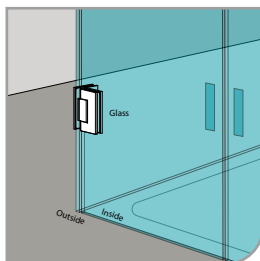

Narrow Gap, Wall Clearance 3mm

As Existing Gap 6.3mm

GAP 1222

Glass accessories SH G/G BR 10180 (180°)

- 180° glass to glass
- double actions
- glass thickness: 10mm, 12mm
- max. door width: 1000mm / 2 hinges
- max. door weight: 65kg / 2 hinges
- solid brass
- satin brass

Narrow Gap, Wall Clearance 3mm

As Existing Gap 4.8mm

GAP 1232

Glass accessories SH G/G BR 10092 (90°)

- 90° glass to glass
- double actions
- glass thickness: 10mm, 12mm
- max. door width: 1000mm / 2 hinges
- max. door weight: 65kg / 2 hinges
- solid brass & stainless steel SUS 304
- satin brass

Narrow Gap, Wall Clearance 4mm

As Existing Gap 6.3mm

GAP 1242

Glass accessories SH G/G BR 10045 (135°)

- 135° glass to glass
- double actions
- glass thickness: 10mm, 12mm
- max. door width: 1000mm / 2 hinges
- max. door weight: 65kg / 2 hinges
- solid brass
- satin brass