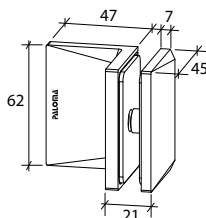

GAP 114

Glass accessories SH G/W BR 23344 (90°)

- 90° wall to glass
- double actions
- glass thickness: 10mm, 12mm
- max. door width: 1000mm / 2 hinges (10mm)
- max. door width: 800mm / 2 hinges (12mm)
- max. door weight: 50kg / 2 hinges
- max. door opening: ±80°
- self closing from approx 25°
- solid brass & stainless steel SUS 304
- brushed gunmetal

GAP 112

Glass accessories SH G/G BR 23380 (180°)

- 180° glass to glass
- double actions
- glass thickness: 10mm, 12mm
- max. door width: 1000mm / 2 hinges (10mm)
- max. door width: 800mm / 2 hinges (12mm)
- max. door weight: 50kg / 2 hinges
- max. door opening: ±80°
- self closing from approx 25°
- solid brass & stainless steel SUS 304
- brushed gunmetal

GAP 113

Glass accessories SH G/G BR 23392 (90°)

- 90° glass to glass
- double actions
- glass thickness: 10mm, 12mm
- max. door width: 1000mm / 2 hinges (10mm)
- max. door width: 800mm / 2 hinges (12mm)
- max. door weight: 50kg / 2 hinges
- max. door opening: ±80°
- self closing from approx 25°
- solid brass & stainless steel SUS 304
- brushed gunmetal