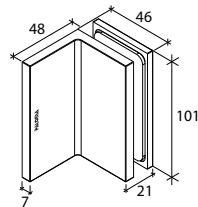

GAP 1261

Glass accessories GC G/W BR 10090S (90°)

- 90° glass to wall clip
- glass thickness: 10mm, 12mm
- solid brass
- chrome