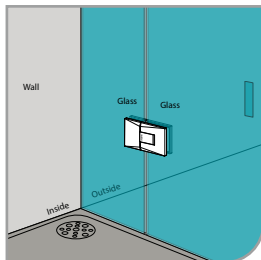

GAP 113

Glass accessories SH G/G BR 23392 (90°)

- 90° glass to glass
- double actions
- glass thickness: 10mm, 12mm
- max. door width: 1000mm / 2 hinges (10mm)
- max. door width: 800mm / 2 hinges (12mm)
- max. door weight: 50kg / 2 hinges
- max. door opening: ±80°
- self closing from approx 25°
- solid brass & stainless steel SUS 304
- satin brass

GAP 1162

Glass accessories GC G/W BR 23090S (90°)

- 90° wall to glass clip
- glass thickness: 10mm, 12mm
- solid brass
- satin brass

GAP 1172

Glass accessories GC G/G BR 23090 (90°)

- 90° glass to glass clip
- glass thickness: 10mm, 12mm
- solid brass
- satin brass

GAP 1113

Glass accessories SH G/W BR 23344 (90°)

- 90° wall to glass
- double actions
- glass thickness: 10mm, 12mm
- max. door width: 1000mm / 2 hinges (10mm)
- max. door width: 800mm / 2 hinges (12mm)
- max. door weight: 50kg / 2 hinges
- max. door opening: ±80°
- self closing from approx 25°
- solid brass & stainless steel SUS 304
- matte black

GAP 1123

Glass accessories SH G/G BR 23380 (180°)

- 180° glass to glass
- double actions
- glass thickness: 10mm, 12mm
- max. door width: 1000mm / 2 hinges (10mm)
- max. door width: 800mm / 2 hinges (12mm)
- max. door weight: 50kg / 2 hinges
- max. door opening: ±80°
- self closing from approx 25°
- solid brass & stainless steel SUS 304
- matte black