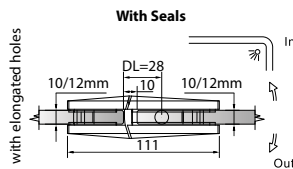

GAP 112

Glass accessories SH G/G BR 23380 (180°)

- 180° glass to glass
- double actions
- glass thickness: 10mm, 12mm
- max. door width: 1000mm / 2 hinges (10mm)
- max. door width: 800mm / 2 hinges (12mm)
- max. door weight: 50kg / 2 hinges
- max. door opening: ±80°
- self closing from approx 25°
- solid brass & stainless steel SUS 304
- satin brass