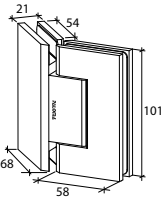

GAP 1242

Glass accessories SH G/G BR 10045 (135°)

- 135° glass to glass
- double actions
- glass thickness: 10mm, 12mm
- max. door width: 1000mm / 2 hinges
- max. door weight: 65kg / 2 hinges
- solid brass
- satin brass

GAP 1262

Glass accessories GC G/W BR 10090S (90°)

- 90° glass to wall clip
- glass thickness: 10mm, 12mm
- solid brass
- satin brass