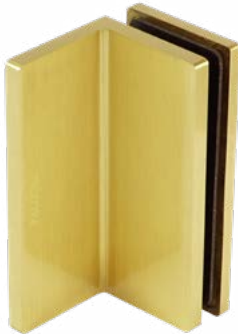

GAP 1262

Glass accessories GC G/W BR 10090S (90°)

- 90° glass to wall clip
- glass thickness: 10mm, 12mm
- solid brass
- satin brass

GAP 1272

Glass accessories GC G/G BR 10090 (90°)

- 90° glass to glass clip
- glass thickness: 10mm, 12mm
- solid brass
- satin brass