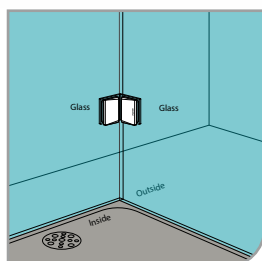

GAP 1171

Glass accessories GC G/G BR 23090 (90°)

- 90° glass to glass clip
- glass thickness: 10mm, 12mm
- solid brass
- chrome