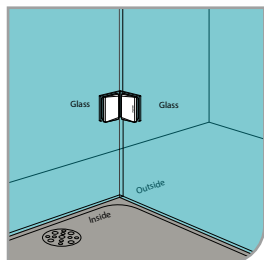

GAP 1174

Glass accessories GC G/G BR 23090 (90°)

- 90° glass to glass clip
- glass thickness: 10mm, 12mm
- solid brass
- brushed gunmetal