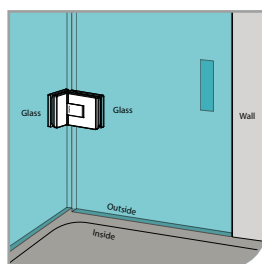

GAP 1313

Glass accessories SH G/W BR 10344 (90°)

- 90° glass to wall
- double actions
- glass thickness: 10mm, 12mm
- max. door width: 1000mm / 2 hinges (10mm)
- max. door width: 800mm / 2 hinges (12mm)
- max. door weight: 50kg / 2 hinges
- max. door opening: ±90°
- self closing from approx 25°
- solid brass & stainless steel SUS 304
- matte black

GAP 1323

Glass accessories SH G/G BR 10380 (180°)

- 180° glass to glass
- double actions
- glass thickness: 10mm, 12mm
- max. door width: 1000mm / 2 hinges (10mm)
- max. door width: 800mm / 2 hinges (12mm)
- max. door weight: 50kg / 2 hinges
- max. door opening: $\pm 90^\circ$
- self closing from approx 25°
- solid brass & stainless steel SUS 304
- matte black

GAP 1333

Glass accessories SH G/G BR 10392 (90°)

- 90° glass to glass
- double actions
- glass thickness: 10mm, 12mm
- max. door width: 1000mm / 2 hinges
- max. door weight: 50kg / 2 hinges
- max. door opening: $\pm 90^\circ$
- self closing from approx 25°
- solid brass & stainless steel SUS 304
- matte black