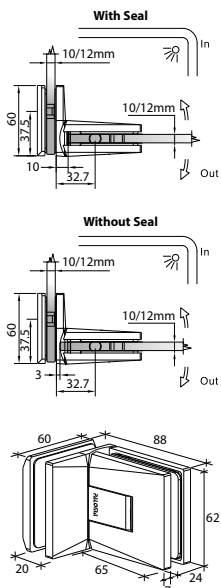

GAP 1113

Glass accessories SH G/W BR 23344 (90°)

- 90° wall to glass
- double actions
- glass thickness: 10mm, 12mm
- max. door width: 1000mm / 2 hinges (10mm)
- max. door width: 800mm / 2 hinges (12mm)
- max. door weight: 50kg / 2 hinges
- max. door opening: ±80°
- self closing from approx 25°
- solid brass & stainless steel SUS 304
- matte black

GAP 1123

Glass accessories SH G/G BR 23380 (180°)

- 180° glass to glass
- double actions
- glass thickness: 10mm, 12mm
- max. door width: 1000mm / 2 hinges (10mm)
- max. door width: 800mm / 2 hinges (12mm)
- max. door weight: 50kg / 2 hinges
- max. door opening: ±80°
- self closing from approx 25°
- solid brass & stainless steel SUS 304
- matte black