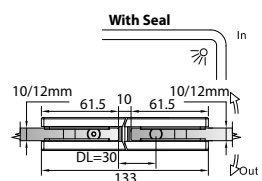

GAP 1324

Glass accessories SH G/G BR 10380 (180°)

- 180° glass to glass
- double actions
- glass thickness: 10mm, 12mm
- max. door width: 1000mm / 2 hinges (10mm)
- max. door width: 800mm / 2 hinges (12mm)
- max. door weight: 50kg / 2 hinges
- max. door opening: $\pm 90^\circ$
- self closing from approx 25°
- solid brass & stainless steel SUS 304
- brushed gunmetal