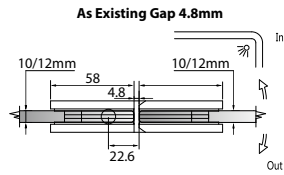

GAP 1223

Glass accessories SH G/G BR 10180 (180°)

- 180° glass to glass
- double actions
- glass thickness: 10mm, 12mm
- max. door width: 1000mm / 2 hinges
- max. door weight: 65kg / 2 hinges
- solid brass
- matte black