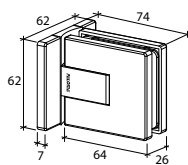

GAP 1302

Glass accessories SH G/W BR 10337 (90°)

- 90° glass to wall
- double actions
- glass thickness: 10mm, 12mm
- max. door width: 1000mm / 2 hinges (10mm)
- max. door width: 800mm / 2 hinges (12mm)
- max. door weight: 50kg / 2 hinges
- max. door opening: ±90°
- self closing from approx 25°
- solid brass & stainless steel SUS 304
- satin brass