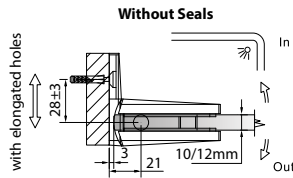

GAP 113

Glass accessories SH G/G BR 23392 (90°)

- 90° glass to glass
- double actions
- glass thickness: 10mm, 12mm
- max. door width: 1000mm / 2 hinges (10mm)
- max. door width: 800mm / 2 hinges (12mm)
- max. door weight: 50kg / 2 hinges
- max. door opening: ±80°
- self closing from approx 25°
- solid brass & stainless steel SUS 304
- chrome

GAP 1161

Glass accessories GC G/W BR 23090S (90°)

- 90° wall to glass clip
- glass thickness: 10mm, 12mm
- solid brass
- chrome

GAP 1171

Glass accessories GC G/G BR 23090 (90°)

- 90° glass to glass clip
- glass thickness: 10mm, 12mm
- solid brass
- chrome

GAP 112

Glass accessories SH G/W BR 23344 (90°)

- 90° wall to glass
- double actions
- glass thickness: 10mm, 12mm
- max. door width: 1000mm / 2 hinges (10mm)
- max. door width: 800mm / 2 hinges (12mm)
- max. door weight: 50kg / 2 hinges
- max. door opening: ±80°
- self closing from approx 25°
- solid brass & stainless steel SUS 304
- satin brass

GAP 112

Glass accessories SH G/G BR 23380 (180°)

- 180° glass to glass
- double actions
- glass thickness: 10mm, 12mm
- max. door width: 1000mm / 2 hinges (10mm)
- max. door width: 800mm / 2 hinges (12mm)
- max. door weight: 50kg / 2 hinges
- max. door opening: ±80°
- self closing from approx 25°
- solid brass & stainless steel SUS 304
- satin brass