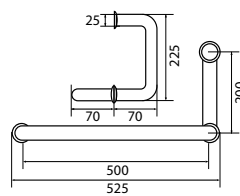

SHP 2201

Shower handle 25X200X500

- handles
- stainless steel SUS 304
- polished stainless steel