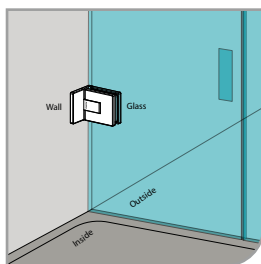

GLASS ACCESSORIES

Series 13

GAP 1301

Glass accessories SH G/W BR 10337 (90°)

- 90° glass to wall
- double actions
- glass thickness: 10mm, 12mm
- max. door width: 1000mm / 2 hinges (10mm)
- max. door width: 800mm / 2 hinges (12mm)
- max. door weight: 50kg / 2 hinges
- max. door opening: ±90°
- self closing from approx 25°
- solid brass & stainless steel SUS 304
- chrome

GAP 1311

Glass accessories SH G/W BR 10344 (90°)

- 90° glass to wall
- double actions
- glass thickness: 10mm, 12mm
- max. door width: 1000mm / 2 hinges (10mm)
- max. door width: 800mm / 2 hinges (12mm)
- max. door weight: 50kg / 2 hinges
- max. door opening: ±90°
- self closing from approx 25°
- solid brass & stainless steel SUS 304
- chrome