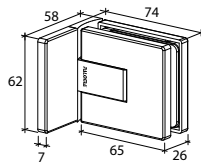

GAP 1313

Glass accessories SH G/W BR 10344 (90°)

- 90° glass to wall
- double actions
- glass thickness: 10mm, 12mm
- max. door width: 1000mm / 2 hinges (10mm)
- max. door width: 800mm / 2 hinges (12mm)
- max. door weight: 50kg / 2 hinges
- max. door opening: ±90°
- self closing from approx 25°
- solid brass & stainless steel SUS 304
- matte black