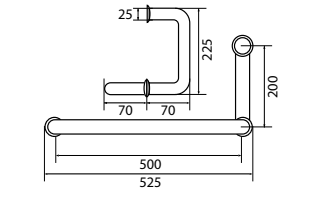

SHP 2202

Shower handle 25X200X500

- handles
- stainless steel SUS 304
- satin gold