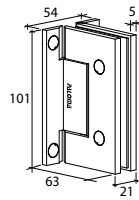

Narrow Gap, Wall Clearance 4mm

As Existing Gap 6.3mm

GAP 1242

Glass accessories SH G/G BR 10045 (135°)

- 135° glass to glass
- double actions
- glass thickness: 10mm, 12mm
- max. door width: 1000mm / 2 hinges
- max. door weight: 65kg / 2 hinges
- solid brass
- satin brass

Narrow Gap, Wall Clearance 3mm

As Existing Gap 6.3mm

GAP 1203

Glass accessories SH G/W BR 10037 (90°)

- 90° glass to wall
- double actions
- glass thickness: 10mm, 12mm
- max. door width: 1000mm / 2 hinges
- max. door weight: 65kg / 2 hinges
- solid brass & stainless steel SUS 304
- matte black