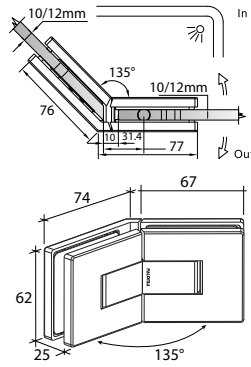

GAP 1322

Glass accessories SH G/G BR 10380 (180°)

- 180° glass to glass
- double actions
- glass thickness: 10mm, 12mm
- max. door width: 1000mm / 2 hinges (10mm)
- max. door width: 800mm / 2 hinges (12mm)
- max. door weight: 50kg / 2 hinges
- max. door opening: $\pm 90^\circ$
- self closing from approx 25°
- solid brass & stainless steel SUS 304
- satin brass

GAP 1332

Glass accessories SH G/G BR 10392 (90°)

- 90° glass to glass
- double actions
- glass thickness: 10mm, 12mm
- max. door width: 1000mm / 2 hinges
- max. door weight: 50kg / 2 hinges
- max. door opening: $\pm 90^\circ$
- self closing from approx 25°
- solid brass & stainless steel SUS 304
- satin brass

GAP 1342

Glass accessories SH G/G BR 10345 (135°)

- 135° glass to glass
- double actions
- glass thickness: 10mm, 12mm
- max. door width: 1000mm / 2 hinges (10mm)
- max. door width: 800mm / 2 hinges (12mm)
- max. door weight: 50kg / 2 hinges
- max. door opening: ±90°
- self closing from approx 25°
- solid brass & stainless steel SUS 304
- satin brass