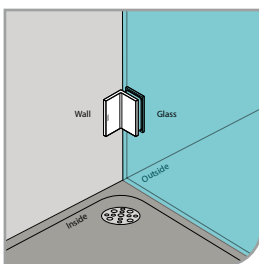

Narrow Gap, Wall Clearance 3mm

As Existing Gap 4.8mm

GAP 1232

Glass accessories SH G/G BR 10092 (90°)

- 90° glass to glass
- double actions
- glass thickness: 10mm, 12mm
- max. door width: 1000mm / 2 hinges
- max. door weight: 65kg / 2 hinges
- solid brass & stainless steel SUS 304
- satin brass

Narrow Gap, Wall Clearance 4mm

As Existing Gap 6.3mm

GAP 1242

Glass accessories SH G/G BR 10045 (135°)

- 135° glass to glass
- double actions
- glass thickness: 10mm, 12mm
- max. door width: 1000mm / 2 hinges
- max. door weight: 65kg / 2 hinges
- solid brass
- satin brass

GAP 1262

Glass accessories GC G/W BR 10090S (90°)

- 90° glass to wall clip
- glass thickness: 10mm, 12mm
- solid brass
- satin brass

GAP 1272

Glass accessories GC G/G BR 10090 (90°)

- 90° glass to glass clip
- glass thickness: 10mm, 12mm
- solid brass
- satin brass

Narrow Gap, Wall Clearance 3mm

As Existing Gap 6.3mm

GAP 1203

Glass accessories SH G/W BR 10037 (90°)

- 90° glass to wall
- double actions
- glass thickness: 10mm, 12mm
- max. door width: 1000mm / 2 hinges
- max. door weight: 65kg / 2 hinges
- solid brass & stainless steel SUS 304
- matte black