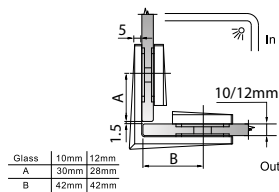

GAP 1173

Glass accessories GC G/G BR 23090 (90°)

- 90° glass to glass clip
- glass thickness: 10mm, 12mm
- solid brass
- matte black