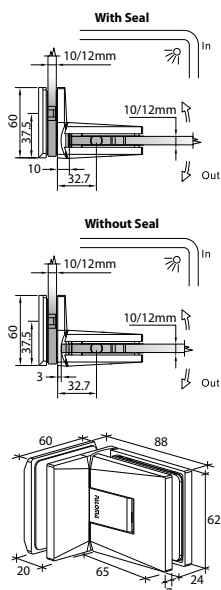

GAP 114

Glass accessories SH G/W BR 23344 (90°)

- 90° wall to glass
- double actions
- glass thickness: 10mm, 12mm
- max. door width: 1000mm / 2 hinges (10mm)
- max. door width: 800mm / 2 hinges (12mm)
- max. door weight: 50kg / 2 hinges
- max. door opening: ±80°
- self closing from approx 25°
- solid brass & stainless steel SUS 304
- brushed gunmetal

GAP 112

Glass accessories SH G/G BR 23380 (180°)

- 180° glass to glass
- double actions
- glass thickness: 10mm, 12mm
- max. door width: 1000mm / 2 hinges (10mm)
- max. door width: 800mm / 2 hinges (12mm)
- max. door weight: 50kg / 2 hinges
- max. door opening: ±80°
- self closing from approx 25°
- solid brass & stainless steel SUS 304
- brushed gunmetal