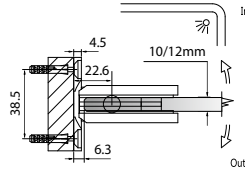

GAP 1202

Glass accessories SH G/W BR 10037 (90°)

- 90° glass to wall
- double actions
- glass thickness: 10mm, 12mm
- max. door width: 1000mm / 2 hinges
- max. door weight: 65kg / 2 hinges
- solid brass & stainless steel SUS 304
- satin brass

GAP 1212

Glass accessories SH G/W BR 10044 (90°)

- 90° glass to wall
- double actions
- glass thickness: 10mm, 12mm
- max. door width: 1000mm / 2 hinges
- max. door weight: 65kg / 2 hinges
- solid brass & stainless steel SUS 304
- satin brass