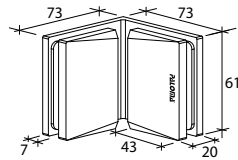

GAP 1172

Glass accessories GC G/G BR 23090 (90°)

- 90° glass to glass clip
- glass thickness: 10mm, 12mm
- solid brass
- satin brass