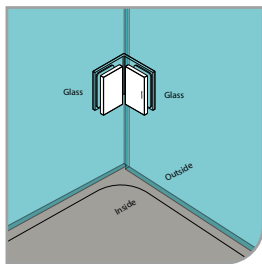

GAP 1341

Glass accessories SH G/G BR 10345 (135°)

- 135° glass to glass
- double actions
- glass thickness: 10mm, 12mm
- max. door width: 1000mm / 2 hinges (10mm)
- max. door width: 800mm / 2 hinges (12mm)
- max. door weight: 50kg / 2 hinges
- max. door opening: $\pm 90^\circ$
- self closing from approx 25°
- solid brass & stainless steel SUS 304
- chrome

GAP 1361

Glass accessories GC G/W BR 090S (90°)

- 90° glass to wall clip
- glass thickness: 10mm, 12mm
- solid brass
- chrome

GAP 1371

Glass accessories GC G/G BR 090 (90°)

- 90° glass to glass clip
- glass thickness: 10mm, 12mm
- solid brass
- chrome

GAP 1302

Glass accessories SH G/W BR 10337 (90°)

- 90° glass to wall
- double actions
- glass thickness: 10mm, 12mm
- max. door width: 1000mm / 2 hinges (10mm)
- max. door width: 800mm / 2 hinges (12mm)
- max. door weight: 50kg / 2 hinges
- max. door opening: ±90°
- self closing from approx 25°
- solid brass & stainless steel SUS 304
- satin brass