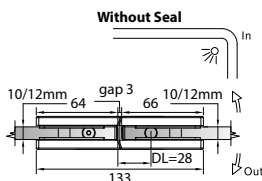

GAP 1303

Glass accessories SH G/W BR 10337 (90°)

- 90° glass to wall
- double actions
- glass thickness: 10mm, 12mm
- max. door width: 1000mm / 2 hinges (10mm)
- max. door width: 800mm / 2 hinges (12mm)
- max. door weight: 50kg / 2 hinges
- max. door opening: ±90°
- self closing from approx 25°
- solid brass & stainless steel SUS 304
- matte black

GAP 1313

Glass accessories SH G/W BR 10344 (90°)

- 90° glass to wall
- double actions
- glass thickness: 10mm, 12mm
- max. door width: 1000mm / 2 hinges (10mm)
- max. door width: 800mm / 2 hinges (12mm)
- max. door weight: 50kg / 2 hinges
- max. door opening: ±90°
- self closing from approx 25°
- solid brass & stainless steel SUS 304
- matte black