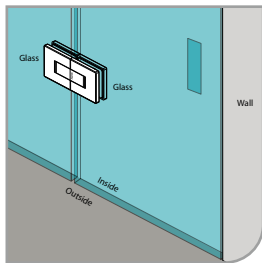

GAP 1302

Glass accessories SH G/W BR 10337 (90°)

- 90° glass to wall
- double actions
- glass thickness: 10mm, 12mm
- max. door width: 1000mm / 2 hinges (10mm)
- max. door width: 800mm / 2 hinges (12mm)
- max. door weight: 50kg / 2 hinges
- max. door opening: ±90°
- self closing from approx 25°
- solid brass & stainless steel SUS 304
- satin brass

GAP 1312

Glass accessories SH G/W BR 10344 (90°)

- 90° glass to wall
- double actions
- glass thickness: 10mm, 12mm
- max. door width: 1000mm / 2 hinges (10mm)
- max. door width: 800mm / 2 hinges (12mm)
- max. door weight: 50kg / 2 hinges
- max. door opening: ±90°
- self closing from approx 25°
- solid brass & stainless steel SUS 304
- satin brass

GAP 1322

Glass accessories SH G/G BR 10380 (180°)

- 180° glass to glass
- double actions
- glass thickness: 10mm, 12mm
- max. door width: 1000mm / 2 hinges (10mm)
- max. door width: 800mm / 2 hinges (12mm)
- max. door weight: 50kg / 2 hinges
- max. door opening: $\pm 90^\circ$
- self closing from approx 25°
- solid brass & stainless steel SUS 304
- satin brass