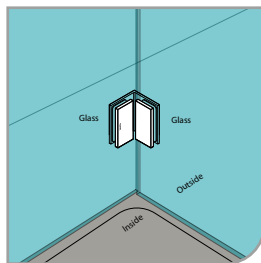

GAP 1244

Glass accessories SH G/G BR 10045 (135°)

- 135° glass to glass
- double actions
- glass thickness: 10mm, 12mm
- max. door width: 1000mm / 2 hinges
- max. door weight: 65kg / 2 hinges
- solid brass
- brushed gunmetal

GAP 1264

Glass accessories GC G/W BR 10090S (90°)

- 90° glass to wall clip
- glass thickness: 10mm, 12mm
- solid brass
- brushed gunmetal

GAP 1274

Glass accessories GC G/G BR 10090 (90°)

- 90° glass to glass clip
- glass thickness: 10mm, 12mm
- solid brass
- brushed gunmetal

GLASS ACCESSORIES

Series 13

GAP 1301

Glass accessories SH G/W BR 10337 (90°)

- 90° glass to wall
- double actions
- glass thickness: 10mm, 12mm
- max. door width: 1000mm / 2 hinges (10mm)
- max. door width: 800mm / 2 hinges (12mm)
- max. door weight: 50kg / 2 hinges
- max. door opening: ±90°
- self closing from approx 25°
- solid brass & stainless steel SUS 304
- chrome

GAP 1311

Glass accessories SH G/W BR 10344 (90°)

- 90° glass to wall
- double actions
- glass thickness: 10mm, 12mm
- max. door width: 1000mm / 2 hinges (10mm)
- max. door width: 800mm / 2 hinges (12mm)
- max. door weight: 50kg / 2 hinges
- max. door opening: ±90°
- self closing from approx 25°
- solid brass & stainless steel SUS 304
- chrome