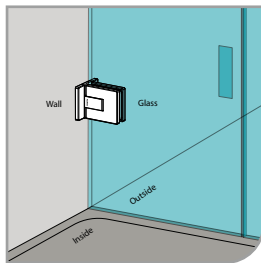

GAP 1362

Glass accessories GC G/W BR 090S (90°)

- 90° glass to wall clip
- glass thickness: 10mm, 12mm
- solid brass
- satin brass

GAP 1372

Glass accessories GC G/G BR 090 (90°)

- 90° glass to glass clip
- glass thickness: 10mm, 12mm
- solid brass
- satin brass

GAP 1303

Glass accessories SH G/W BR 10337 (90°)

- 90° glass to wall
- double actions
- glass thickness: 10mm, 12mm
- max. door width: 1000mm / 2 hinges (10mm)
- max. door width: 800mm / 2 hinges (12mm)
- max. door weight: 50kg / 2 hinges
- max. door opening: ±90°
- self closing from approx 25°
- solid brass & stainless steel SUS 304
- matte black