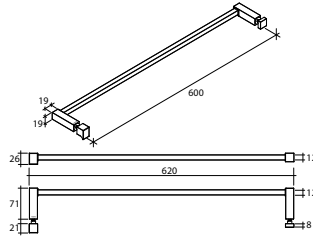

SHP 1101

Shower handle 4060-SQ 600MM

- handles
- brass
- chrome