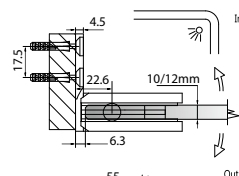

GAP 1213

Glass accessories SH G/W BR 10044 (90°)

- 90° glass to wall
- double actions
- glass thickness: 10mm, 12mm
- max. door width: 1000mm / 2 hinges
- max. door weight: 65kg / 2 hinges
- solid brass & stainless steel SUS 304
- matte black