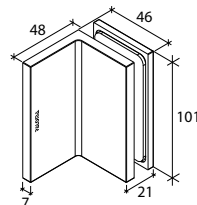

GAP 1263

Glass accessories GC G/W BR 10090S (90°)

- 90° glass to wall clip
- glass thickness: 10mm, 12mm
- solid brass
- matte black