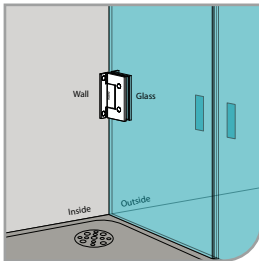

GAP 113

Glass accessories SH G/G BR 23392 (90°)

- 90° glass to glass
- double actions
- glass thickness: 10mm, 12mm
- max. door width: 1000mm / 2 hinges (10mm)
- max. door width: 800mm / 2 hinges (12mm)
- max. door weight: 50kg / 2 hinges
- max. door opening: ±80°
- self closing from approx 25°
- solid brass & stainless steel SUS 304
- brushed gunmetal

GAP 1164

Glass accessories GC G/W BR 23090S (90°)

- 90° wall to glass clip
- glass thickness: 10mm, 12mm
- solid brass
- brushed gunmetal

GAP 1174

Glass accessories GC G/G BR 23090 (90°)

- 90° glass to glass clip
- glass thickness: 10mm, 12mm
- solid brass
- brushed gunmetal

GLASS ACCESSORIES

Series 12

Narrow Gap, Wall Clearance 3mm

As Existing Gap 6.3mm

GAP 1201

Glass accessories SH G/W BR 10037 (90°)

- 90° glass to wall
- double actions
- glass thickness: 10mm, 12mm
- max. door width: 1000mm / 2 hinges
- max. door weight: 65kg / 2 hinges
- solid brass & stainless steel SUS 304
- chrome