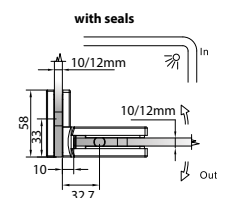

GAP 1333

Glass accessories SH G/G BR 10392 (90°)

- 90° glass to glass
- double actions
- glass thickness: 10mm, 12mm
- max. door width: 1000mm / 2 hinges
- max. door weight: 50kg / 2 hinges
- max. door opening: $\pm 90^\circ$
- self closing from approx 25°
- solid brass & stainless steel SUS 304
- matte black