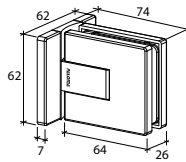

GAP 1303

Glass accessories SH G/W BR 10337 (90°)

- 90° glass to wall
- double actions
- glass thickness: 10mm, 12mm
- max. door width: 1000mm / 2 hinges (10mm)
- max. door width: 800mm / 2 hinges (12mm)
- max. door weight: 50kg / 2 hinges
- max. door opening: ±90°
- self closing from approx 25°
- solid brass & stainless steel SUS 304
- matte black