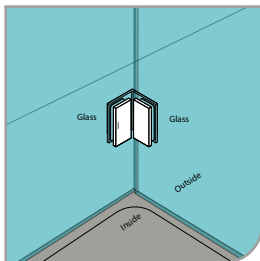

GAP 1243

Glass accessories SH G/G BR 10045 (135°)

- 135° glass to glass
- double actions
- glass thickness: 10mm, 12mm
- max. door width: 1000mm / 2 hinges
- max. door weight: 65kg / 2 hinges
- solid brass
- matte black

GAP 1263

Glass accessories GC G/W BR 10090S (90°)

- 90° glass to wall clip
- glass thickness: 10mm, 12mm
- solid brass
- matte black

GAP 1273

Glass accessories GC G/G BR 10090 (90°)

- 90° glass to glass clip
- glass thickness: 10mm, 12mm
- solid brass
- matte black

Narrow Gap, Wall Clearance 3mm

As Existing Gap 6.3mm

GAP 1204

Glass accessories SH G/W BR 10037 (90°)

- 90° glass to wall
- double actions
- glass thickness: 10mm, 12mm
- max. door width: 1000mm / 2 hinges
- max. door weight: 65kg / 2 hinges
- solid brass & stainless steel SUS 304
- brushed gunmetal

GAP 1214

Glass accessories SH G/W BR 10044 (90°)

- 90° glass to wall
- double actions
- glass thickness: 10mm, 12mm
- max. door width: 1000mm / 2 hinges
- max. door weight: 65kg / 2 hinges
- solid brass & stainless steel SUS 304
- brushed gunmetal