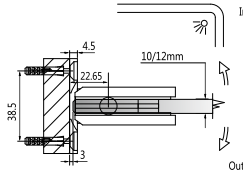

As Existing Gap 6.3mm