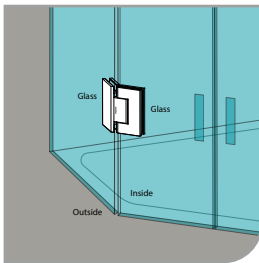

Narrow Gap, Wall Clearance 3mm

As Existing Gap 6.3mm

GAP 1222

Glass accessories SH G/G BR 10180 (180°)

- 180° glass to glass
- double actions
- glass thickness: 10mm, 12mm
- max. door width: 1000mm / 2 hinges
- max. door weight: 65kg / 2 hinges
- solid brass
- satin brass

Narrow Gap, Wall Clearance 3mm

As Existing Gap 4.8mm

GAP 1232

Glass accessories SH G/G BR 10092 (90°)

- 90° glass to glass
- double actions
- glass thickness: 10mm, 12mm
- max. door width: 1000mm / 2 hinges
- max. door weight: 65kg / 2 hinges
- solid brass & stainless steel SUS 304
- satin brass

Narrow Gap, Wall Clearance 4mm

As Existing Gap 6.3mm

GAP 1242

Glass accessories SH G/G BR 10045 (135°)

- 135° glass to glass
- double actions
- glass thickness: 10mm, 12mm
- max. door width: 1000mm / 2 hinges
- max. door weight: 65kg / 2 hinges
- solid brass
- satin brass