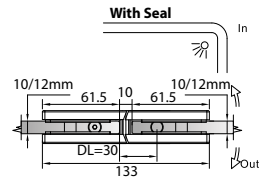

GAP 1322

Glass accessories SH G/G BR 10380 (180°)

- 180° glass to glass
- double actions
- glass thickness: 10mm, 12mm
- max. door width: 1000mm / 2 hinges (10mm)
- max. door width: 800mm / 2 hinges (12mm)
- max. door weight: 50kg / 2 hinges
- max. door opening: $\pm 90^\circ$
- self closing from approx 25°
- solid brass & stainless steel SUS 304
- satin brass