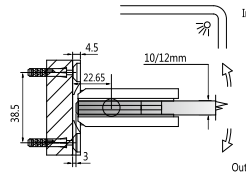

As Existing Gap 6.3mm