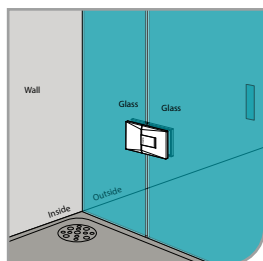

GAP 1133

Glass accessories SH G/G BR 23392 (90°)

- 90° glass to glass
- double actions
- glass thickness: 10mm, 12mm
- max. door width: 1000mm / 2 hinges (10mm)
- max. door width: 800mm / 2 hinges (12mm)
- max. door weight: 50kg / 2 hinges
- max. door opening: ±80°
- self closing from approx 25°
- solid brass & stainless steel SUS 304
- matte black

GAP 1163

Glass accessories GC G/W BR 23090S (90°)

- 90° wall to glass clip
- glass thickness: 10mm, 12mm
- solid brass
- matte black

GAP 1173

Glass accessories GC G/G BR 23090 (90°)

- 90° glass to glass clip
- glass thickness: 10mm, 12mm
- solid brass
- matte black

GAP 114

Glass accessories SH G/W BR 23344 (90°)

- 90° wall to glass
- double actions
- glass thickness: 10mm, 12mm
- max. door width: 1000mm / 2 hinges (10mm)
- max. door width: 800mm / 2 hinges (12mm)
- max. door weight: 50kg / 2 hinges
- max. door opening: ±80°
- self closing from approx 25°
- solid brass & stainless steel SUS 304
- brushed gunmetal

GAP 112

Glass accessories SH G/G BR 23380 (180°)

- 180° glass to glass
- double actions
- glass thickness: 10mm, 12mm
- max. door width: 1000mm / 2 hinges (10mm)
- max. door width: 800mm / 2 hinges (12mm)
- max. door weight: 50kg / 2 hinges
- max. door opening: ±80°
- self closing from approx 25°
- solid brass & stainless steel SUS 304
- brushed gunmetal