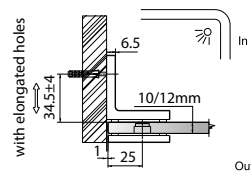

GAP 1264

Glass accessories GC G/W BR 10090S (90°)

- 90° glass to wall clip
- glass thickness: 10mm, 12mm
- solid brass
- brushed gunmetal