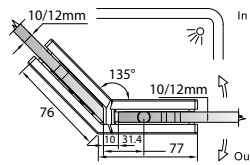

GAP 1334

Glass accessories SH G/G BR 10392 (90°)

- 90° glass to glass
- double actions
- glass thickness: 10mm, 12mm
- max. door width: 1000mm / 2 hinges
- max. door weight: 50kg / 2 hinges
- max. door opening: $\pm 90^\circ$
- self closing from approx 25°
- solid brass & stainless steel SUS 304
- brushed gunmetal

GAP 1344

Glass accessories SH G/G BR 10345 (135°)

- 135° glass to glass
- double actions
- glass thickness: 10mm, 12mm
- max. door width: 1000mm / 2 hinges (10mm)
- max. door width: 800mm / 2 hinges (12mm)
- max. door weight: 50kg / 2 hinges
- max. door opening: ±90°
- self closing from approx 25°
- solid brass & stainless steel SUS 304
- brushed gunmetal