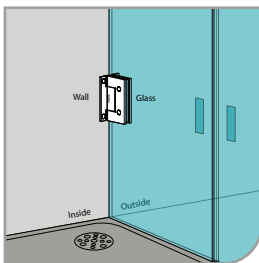

GAP 1263

Glass accessories GC G/W BR 10090S (90°)

- 90° glass to wall clip
- glass thickness: 10mm, 12mm
- solid brass
- matte black

GAP 1273

Glass accessories GC G/G BR 10090 (90°)

- 90° glass to glass clip
- glass thickness: 10mm, 12mm
- solid brass
- matte black

Narrow Gap, Wall Clearance 3mm

As Existing Gap 6.3mm

GAP 1204

Glass accessories SH G/W BR 10037 (90°)

- 90° glass to wall
- double actions
- glass thickness: 10mm, 12mm
- max. door width: 1000mm / 2 hinges
- max. door weight: 65kg / 2 hinges
- solid brass & stainless steel SUS 304
- brushed gunmetal