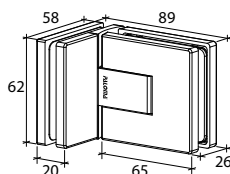

GAP 1333

Glass accessories SH G/G BR 10392 (90°)

- 90° glass to glass
- double actions
- glass thickness: 10mm, 12mm
- max. door width: 1000mm / 2 hinges
- max. door weight: 50kg / 2 hinges
- max. door opening: $\pm 90^\circ$
- self closing from approx 25°
- solid brass & stainless steel SUS 304
- matte black