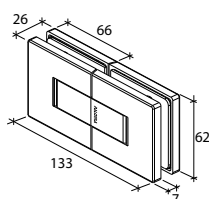

GAP 1324

Glass accessories SH G/G BR 10380 (180°)

- 180° glass to glass
- double actions
- glass thickness: 10mm, 12mm
- max. door width: 1000mm / 2 hinges (10mm)
- max. door width: 800mm / 2 hinges (12mm)
- max. door weight: 50kg / 2 hinges
- max. door opening: $\pm 90^\circ$
- self closing from approx 25°
- solid brass & stainless steel SUS 304
- brushed gunmetal