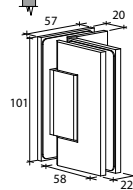

Narrow Gap, Wall Clearance 3mm

As Existing Gap 6.3mm

GAP 1213

Glass accessories SH G/W BR 10044 (90°)

- 90° glass to wall
- double actions
- glass thickness: 10mm, 12mm
- max. door width: 1000mm / 2 hinges
- max. door weight: 65kg / 2 hinges
- solid brass & stainless steel SUS 304
- matte black

GAP 1223

Glass accessories SH G/G BR 10180 (180°)

- 180° glass to glass
- double actions
- glass thickness: 10mm, 12mm
- max. door width: 1000mm / 2 hinges
- max. door weight: 65kg / 2 hinges
- solid brass
- matte black

GAP 1233

Glass accessories SH G/G BR 10092 (90°)

- 90° glass to glass
- double actions
- glass thickness: 10mm, 12mm
- max. door width: 1000mm / 2 hinges
- max. door weight: 65kg / 2 hinges
- solid brass & stainless steel SUS 304
- matte black