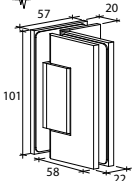

GAP 1214

Glass accessories SH G/W BR 10044 (90°)

- 90° glass to wall
- double actions
- glass thickness: 10mm, 12mm
- max. door width: 1000mm / 2 hinges
- max. door weight: 65kg / 2 hinges
- solid brass & stainless steel SUS 304
- brushed gunmetal

Narrow Gap, Wall Clearance 3mm

As Existing Gap 6.3mm

GAP 1224

Glass accessories SH G/G BR 10180 (180°)

- 180° glass to glass
- double actions
- glass thickness: 10mm, 12mm
- max. door width: 1000mm / 2 hinges
- max. door weight: 65kg / 2 hinges
- solid brass
- brushed gunmetal

GAP 1234

Glass accessories SH G/G BR 10092 (90°)

- 90° glass to glass
- double actions
- glass thickness: 10mm, 12mm
- max. door width: 1000mm / 2 hinges
- max. door weight: 65kg / 2 hinges
- solid brass & stainless steel SUS 304
- brushed gunmetal