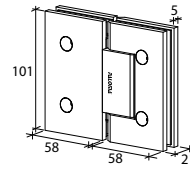

GAP 1212

Glass accessories SH G/W BR 10044 (90°)

- 90° glass to wall
- double actions
- glass thickness: 10mm, 12mm
- max. door width: 1000mm / 2 hinges
- max. door weight: 65kg / 2 hinges
- solid brass & stainless steel SUS 304
- satin brass

Narrow Gap, Wall Clearance 3mm

As Existing Gap 6.3mm

GAP 1222

Glass accessories SH G/G BR 10180 (180°)

- 180° glass to glass
- double actions
- glass thickness: 10mm, 12mm
- max. door width: 1000mm / 2 hinges
- max. door weight: 65kg / 2 hinges
- solid brass
- satin brass

Narrow Gap, Wall Clearance 3mm

As Existing Gap 4.8mm

GAP 1232

Glass accessories SH G/G BR 10092 (90°)

- 90° glass to glass
- double actions
- glass thickness: 10mm, 12mm
- max. door width: 1000mm / 2 hinges
- max. door weight: 65kg / 2 hinges
- solid brass & stainless steel SUS 304
- satin brass