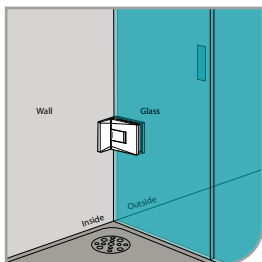

GAP 111

Glass accessories SH G/W BR 23344 (90°)

- 90° wall to glass
- double actions
- glass thickness: 10mm, 12mm
- max. door width: 1000mm / 2 hinges (10mm)
- max. door width: 800mm / 2 hinges (12mm)
- max. door weight: 50kg / 2 hinges
- max. door opening: ±80°
- self closing from approx 25°
- solid brass & stainless steel SUS 304
- chrome