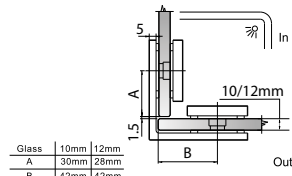

GAP 1241

Glass accessories SH G/G BR 10045 (135°)

- 135° glass to glass
- double actions
- glass thickness: 10mm, 12mm
- max. door width: 1000mm / 2 hinges
- max. door weight: 65kg / 2 hinges
- solid brass
- chrome

GAP 1261

Glass accessories GC G/W BR 10090S (90°)

- 90° glass to wall clip
- glass thickness: 10mm, 12mm
- solid brass
- chrome

GAP 1271

Glass accessories GC G/G BR 10090 (90°)

- 90° glass to glass clip
- glass thickness: 10mm, 12mm
- solid brass
- chrome