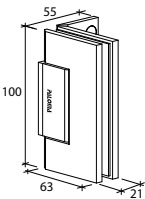

Narrow Gap, Wall Clearance 3mm

As Existing Gap 6.3mm

GAP 1202

Glass accessories SH G/W BR 10037 (90°)

- 90° glass to wall
- double actions
- glass thickness: 10mm, 12mm
- max. door width: 1000mm / 2 hinges
- max. door weight: 65kg / 2 hinges
- solid brass & stainless steel SUS 304
- satin brass

GAP 1212

Glass accessories SH G/W BR 10044 (90°)

- 90° glass to wall
- double actions
- glass thickness: 10mm, 12mm
- max. door width: 1000mm / 2 hinges
- max. door weight: 65kg / 2 hinges
- solid brass & stainless steel SUS 304
- satin brass

Narrow Gap, Wall Clearance 3mm

As Existing Gap 6.3mm

GAP 1222

Glass accessories SH G/G BR 10180 (180°)

- 180° glass to glass
- double actions
- glass thickness: 10mm, 12mm
- max. door width: 1000mm / 2 hinges
- max. door weight: 65kg / 2 hinges
- solid brass
- satin brass