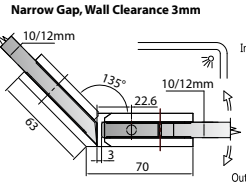

GAP 1212

Glass accessories SH G/W BR 10044 (90°)

- 90° glass to wall
- double actions
- glass thickness: 10mm, 12mm
- max. door width: 1000mm / 2 hinges
- max. door weight: 65kg / 2 hinges
- solid brass & stainless steel SUS 304
- satin brass

Narrow Gap, Wall Clearance 3mm

As Existing Gap 6.3mm

GAP 1222

Glass accessories SH G/G BR 10180 (180°)

- 180° glass to glass
- double actions
- glass thickness: 10mm, 12mm
- max. door width: 1000mm / 2 hinges
- max. door weight: 65kg / 2 hinges
- solid brass
- satin brass

Narrow Gap, Wall Clearance 3mm

As Existing Gap 4.8mm

GAP 1232

Glass accessories SH G/G BR 10092 (90°)

- 90° glass to glass
- double actions
- glass thickness: 10mm, 12mm
- max. door width: 1000mm / 2 hinges
- max. door weight: 65kg / 2 hinges
- solid brass & stainless steel SUS 304
- satin brass

Narrow Gap, Wall Clearance 4mm

As Existing Gap 6.3mm

GAP 1242

Glass accessories SH G/G BR 10045 (135°)

- 135° glass to glass
- double actions
- glass thickness: 10mm, 12mm
- max. door width: 1000mm / 2 hinges
- max. door weight: 65kg / 2 hinges
- solid brass
- satin brass