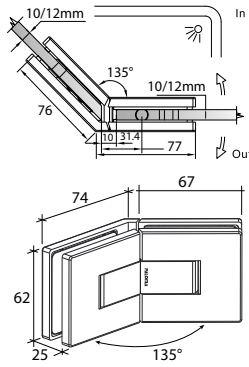

GAP 1311

Glass accessories SH G/W BR 10344 (90°)

- 90° glass to wall
- double actions
- glass thickness: 10mm, 12mm
- max. door width: 1000mm / 2 hinges (10mm)
- max. door width: 800mm / 2 hinges (12mm)
- max. door weight: 50kg / 2 hinges
- max. door opening: ±90°
- self closing from approx 25°
- solid brass & stainless steel SUS 304
- chrome

GAP 1321

Glass accessories SH G/G BR 10380 (180°)

- 180° glass to glass
- double actions
- glass thickness: 10mm, 12mm
- max. door width: 1000mm / 2 hinges (10mm)
- max. door width: 800mm / 2 hinges (12mm)
- max. door weight: 50kg / 2 hinges
- max. door opening: $\pm 90^\circ$
- self closing from approx 25°
- solid brass & stainless steel SUS 304
- chrome

GAP 1331

Glass accessories SH G/G BR 10392 (90°)

- 90° glass to glass
- double actions
- glass thickness: 10mm, 12mm
- max. door width: 1000mm / 2 hinges
- max. door weight: 50kg / 2 hinges
- max. door opening: $\pm 90^\circ$
- self closing from approx 25°
- solid brass & stainless steel SUS 304
- chrome