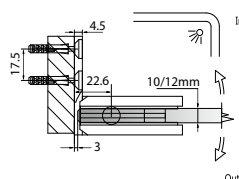

Narrow Gap, Wall Clearance 3mm

As Existing Gap 6.3mm