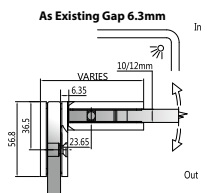

GAP 1214

Glass accessories SH G/W BR 10044 (90°)

- 90° glass to wall
- double actions
- glass thickness: 10mm, 12mm
- max. door width: 1000mm / 2 hinges
- max. door weight: 65kg / 2 hinges
- solid brass & stainless steel SUS 304
- brushed gunmetal

Narrow Gap, Wall Clearance 3mm

As Existing Gap 6.3mm

GAP 1224

Glass accessories SH G/G BR 10180 (180°)

- 180° glass to glass
- double actions
- glass thickness: 10mm, 12mm
- max. door width: 1000mm / 2 hinges
- max. door weight: 65kg / 2 hinges
- solid brass
- brushed gunmetal

GAP 1234

Glass accessories SH G/G BR 10092 (90°)

- 90° glass to glass
- double actions
- glass thickness: 10mm, 12mm
- max. door width: 1000mm / 2 hinges
- max. door weight: 65kg / 2 hinges
- solid brass & stainless steel SUS 304
- brushed gunmetal