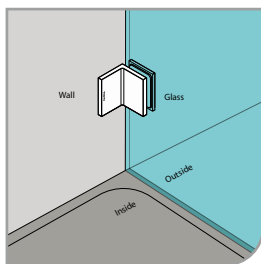

GAP 1362

Glass accessories GC G/W BR 090S (90°)

- 90° glass to wall clip
- glass thickness: 10mm, 12mm
- solid brass
- satin brass