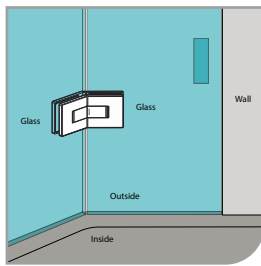

GAP 1311

Glass accessories SH G/W BR 10344 (90°)

- 90° glass to wall
- double actions
- glass thickness: 10mm, 12mm
- max. door width: 1000mm / 2 hinges (10mm)
- max. door width: 800mm / 2 hinges (12mm)
- max. door weight: 50kg / 2 hinges
- max. door opening: ±90°
- self closing from approx 25°
- solid brass & stainless steel SUS 304
- chrome

GAP 1321

Glass accessories SH G/G BR 10380 (180°)

- 180° glass to glass
- double actions
- glass thickness: 10mm, 12mm
- max. door width: 1000mm / 2 hinges (10mm)
- max. door width: 800mm / 2 hinges (12mm)
- max. door weight: 50kg / 2 hinges
- max. door opening: $\pm 90^\circ$
- self closing from approx 25°
- solid brass & stainless steel SUS 304
- chrome

GAP 1331

Glass accessories SH G/G BR 10392 (90°)

- 90° glass to glass
- double actions
- glass thickness: 10mm, 12mm
- max. door width: 1000mm / 2 hinges
- max. door weight: 50kg / 2 hinges
- max. door opening: $\pm 90^\circ$
- self closing from approx 25°
- solid brass & stainless steel SUS 304
- chrome