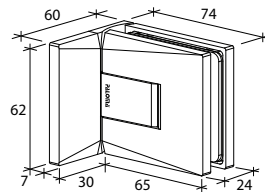

- 90° wall to glass
- double actions
- glass thickness: 10mm, 12mm
- max. door width: 1000mm / 2 hinges (10mm)
- max. door width: 800mm / 2 hinges (12mm)
- max. door weight: 50kg / 2 hinges
- max. door opening: ±80°
- self closing from approx 25°
- solid brass & stainless steel SUS 304
- chrome

GAP 113

Glass accessories SH G/G BR 23392 (90°)

- 90° glass to glass
- double actions
- glass thickness: 10mm, 12mm
- max. door width: 1000mm / 2 hinges (10mm)
- max. door width: 800mm / 2 hinges (12mm)
- max. door weight: 50kg / 2 hinges
- max. door opening: ±80°
- self closing from approx 25°
- solid brass & stainless steel SUS 304
- chrome

GAP 112

Glass accessories SH G/W BR 23344 (90°)

- 90° wall to glass
- double actions
- glass thickness: 10mm, 12mm
- max. door width: 1000mm / 2 hinges (10mm)
- max. door width: 800mm / 2 hinges (12mm)
- max. door weight: 50kg / 2 hinges
- max. door opening: ±80°
- self closing from approx 25°
- solid brass & stainless steel SUS 304
- satin brass

GAP 112

Glass accessories SH G/G BR 23380 (180°)

- 180° glass to glass
- double actions
- glass thickness: 10mm, 12mm
- max. door width: 1000mm / 2 hinges (10mm)
- max. door width: 800mm / 2 hinges (12mm)
- max. door weight: 50kg / 2 hinges
- max. door opening: ±80°
- self closing from approx 25°
- solid brass & stainless steel SUS 304
- satin brass