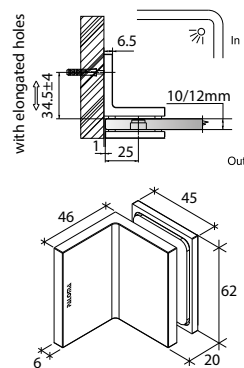

GAP 1362

Glass accessories GC G/W BR 090S (90°)

- 90° glass to wall clip
- glass thickness: 10mm, 12mm
- solid brass
- satin brass