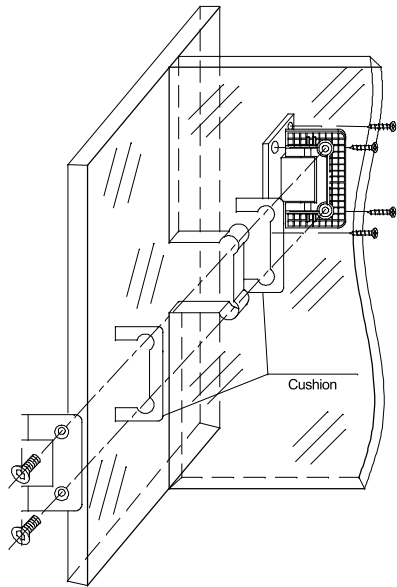

PALOMA[®]
HIGH QUALITY SANITARY HARDWARE

EXCELLENT
GLASS
ACCESSORIES

EURO BRASS GLASS ACCESSORIES

Self closing from 25 degrees and self centering to 0 degrees in the close position.

Glass Door Installation Illustration