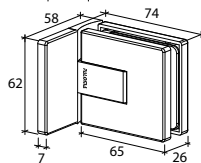

GAP 1302

Glass accessories SH G/W BR 10337 (90°)

- 90° glass to wall
- double actions
- glass thickness: 10mm, 12mm
- max. door width: 1000mm / 2 hinges (10mm)
- max. door width: 800mm / 2 hinges (12mm)
- max. door weight: 50kg / 2 hinges
- max. door opening: ±90°
- self closing from approx 25°
- solid brass & stainless steel SUS 304
- satin brass

GAP 1312

Glass accessories SH G/W BR 10344 (90°)

- 90° glass to wall
- double actions
- glass thickness: 10mm, 12mm
- max. door width: 1000mm / 2 hinges (10mm)
- max. door width: 800mm / 2 hinges (12mm)
- max. door weight: 50kg / 2 hinges
- max. door opening: ±90°
- self closing from approx 25°
- solid brass & stainless steel SUS 304
- satin brass