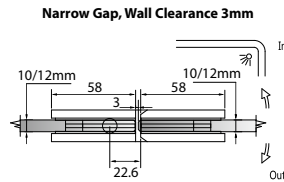

GAP 1211

Glass accessories SH G/W BR 10044 (90°)

- 90° glass to wall
- double actions
- glass thickness: 10mm, 12mm
- max. door width: 1000mm / 2 hinges
- max. door weight: 65kg / 2 hinges
- solid brass & stainless steel SUS 304
- chrome

Narrow Gap, Wall Clearance 3mm

As Existing Gap 6.3mm

GAP 1221

Glass accessories SH G/G BR 10180 (180°)

- 180° glass to glass
- double actions
- glass thickness: 10mm, 12mm
- max. door width: 1000mm / 2 hinges
- max. door weight: 65kg / 2 hinges
- solid brass
- chrome

GAP 1231

Glass accessories SH G/G BR 10092 (90°)

- 90° glass to glass
- double actions
- glass thickness: 10mm, 12mm
- max. door width: 1000mm / 2 hinges
- max. door weight: 65kg / 2 hinges
- solid brass & stainless steel SUS 304
- chrome