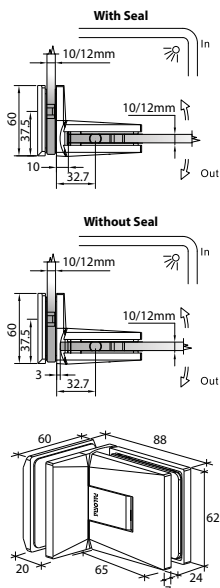

- 90° wall to glass
- double actions
- glass thickness: 10mm, 12mm
- max. door width: 1000mm / 2 hinges (10mm)
- max. door width: 800mm / 2 hinges (12mm)
- max. door weight: 50kg / 2 hinges
- max. door opening: ±80°
- self closing from approx 25°
- solid brass & stainless steel SUS 304
- chrome

GAP 112

Glass accessories SH G/G BR 23380 (180°)

- 180° glass to glass
- double actions
- glass thickness: 10mm, 12mm
- max. door width: 1000mm / 2 hinges (10mm)
- max. door width: 800mm / 2 hinges (12mm)
- max. door weight: 50kg / 2 hinges
- max. door opening: ±80°
- self closing from approx 25°
- solid brass & stainless steel SUS 304
- chrome