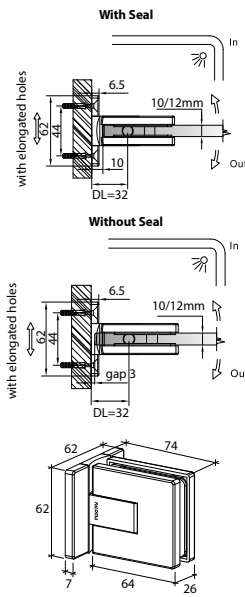

GAP 1244

Glass accessories SH G/G BR 10045 (135°)

- 135° glass to glass
- double actions
- glass thickness: 10mm, 12mm
- max. door width: 1000mm / 2 hinges
- max. door weight: 65kg / 2 hinges
- solid brass
- brushed gunmetal

GAP 1264

Glass accessories GC G/W BR 10090S (90°)

- 90° glass to wall clip
- glass thickness: 10mm, 12mm
- solid brass
- brushed gunmetal

GAP 1274

Glass accessories GC G/G BR 10090 (90°)

- 90° glass to glass clip
- glass thickness: 10mm, 12mm
- solid brass
- brushed gunmetal

GLASS ACCESSORIES

Series 13

GAP 1301

Glass accessories SH G/W BR 10337 (90°)

- 90° glass to wall
- double actions
- glass thickness: 10mm, 12mm
- max. door width: 1000mm / 2 hinges (10mm)
- max. door width: 800mm / 2 hinges (12mm)
- max. door weight: 50kg / 2 hinges
- max. door opening: ±90°
- self closing from approx 25°
- solid brass & stainless steel SUS 304
- chrome

GAP 1311

Glass accessories SH G/W BR 10344 (90°)

- 90° glass to wall
- double actions
- glass thickness: 10mm, 12mm
- max. door width: 1000mm / 2 hinges (10mm)
- max. door width: 800mm / 2 hinges (12mm)
- max. door weight: 50kg / 2 hinges
- max. door opening: ±90°
- self closing from approx 25°
- solid brass & stainless steel SUS 304
- chrome