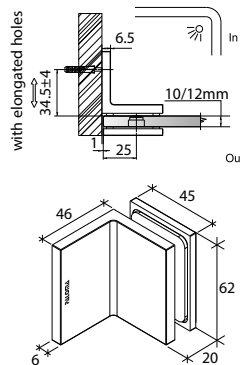

GAP 1363

Glass accessories GC G/W BR 090S (90°)

- 90° glass to wall clip
- glass thickness: 10mm, 12mm
- solid brass
- matte black