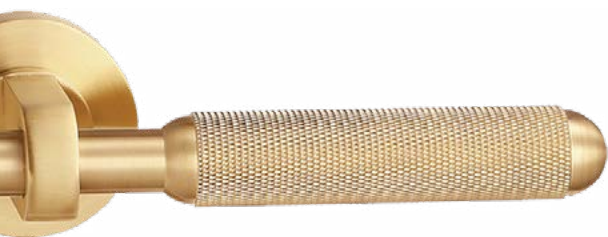

Crafted with the utmost attention to detail and using only the most exquisite materials, these door handles are not just functional; they are a statement of your uncompromising taste for the finest in life. Each ZENITH collection is a masterpiece that marries form, function and a symbol of the highest premium quality, experience the elegance in every item you choose. This is an invitation to explore the magic of timeless designs and a touch of modern european sophistication into your life.

HRP 7141
Satin Brass

HRP 7142
Matte Black

HRP 7143
Gunmetal

HRP 7144
Satin Chrome

SOFIA

HRP 7151
Satin Brass

HRP 7152
Matte Black

HRP 7153
Gunmetal

HRP 7154
Satin Chrome

HAGEN

HRP 7201
Satin Brass

HRP 7202
Matte Black

HRP 7203
Gunmetal

HRP 7204
Satin Chrome

HRP 7205
Satin Nickel

HRP 7206
Real Antique Brass