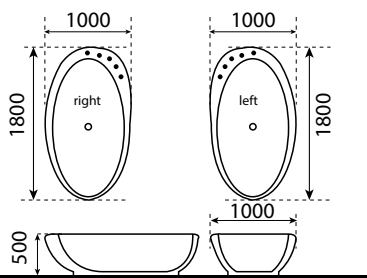

Terrazzo Bathtub

Available color:

TBP 1111

Dublin Terrazzo Bathtub Paloma

- composite stone
- size: 1700 x 800 x 530mm
- weight: 90kg
- alaska white

TBP 1112

Dublin Terrazzo Bathtub Paloma

- composite stone
- size: 1700 x 800 x 530mm
- weight: 90kg
- monza grey

TBP 1113

Dublin Terrazzo Bathtub Paloma

- composite stone
- size: 1700 x 800 x 530mm
- weight: 90kg
- teramo black

TBP 1114

Dublin Terrazzo Bathtub Paloma

- composite stone
- size: 1700 x 800 x 530mm
- weight: 90kg
- sapporo white