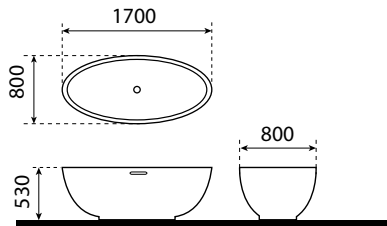

Terrazzo Bathtub

Available color:

TBP 1111

Dublin Terrazzo Bathtub Paloma

- composite stone
- size: 1700 x 800 x 530mm
- weight: 90kg
- alaska white

TBP 1112

Dublin Terrazzo Bathtub Paloma

- composite stone
- size: 1700 x 800 x 530mm
- weight: 90kg
- monza grey

TBP 1113

Dublin Terrazzo Bathtub Paloma

- composite stone
- size: 1700 x 800 x 530mm
- weight: 90kg
- teramo black

TBP 1114

Dublin Terrazzo Bathtub Paloma

- composite stone
- size: 1700 x 800 x 530mm
- weight: 90kg
- sapporo white