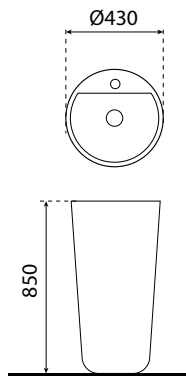

- composite stone
- size: Ø430 x 850mm
- monza grey

TWP 2018

Pavia Terrazzo Washbasin Paloma

- composite stone
- size: Ø430 x 850mm
- teramo black

TWP 2019

Pavia Terrazzo Washbasin Paloma

- composite stone
- size: Ø430 x 850mm
- sapporo white