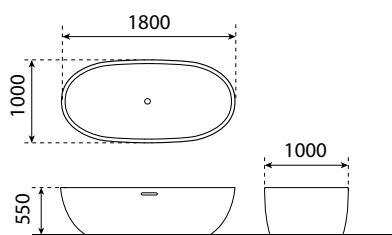

TBP 1073

Havana Terrazzo Bathtub Paloma

- composite stone
- size: 1700 x 830 x 500mm
- weight: 90kg
- teramo black

TBP 1074

Havana Terrazzo Bathtub Paloma

- composite stone
- size: 1700 x 830 x 500mm
- weight: 90kg
- sapporo white