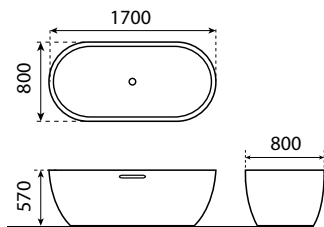

Terrazzo Bathtub

Available color:

TBP 1091

Vienna Terrazzo Bathtub Paloma

- composite stone
- size: 1700 x 800 x 570mm
- weight: 90kg
- alaska white

TBP 1092

Vienna Terrazzo Bathtub Paloma

- composite stone
- size: 1700 x 800 x 570mm
- weight: 90kg
- monza grey

TBP 1093

Vienna Terrazzo Bathtub Paloma

- composite stone
- size: 1700 x 800 x 570mm
- weight: 90kg
- teramo black

TBP 1094

Vienna Terrazzo Bathtub Paloma

- composite stone
- size: 1700 x 800 x 570mm
- weight: 90kg
- sapporo white