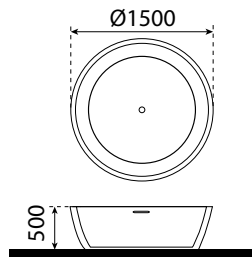

Terrazzo Bathtub