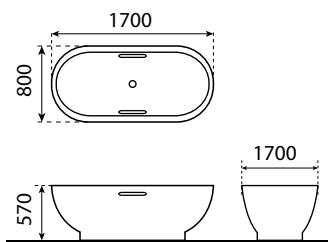

TBP 1083

Madrid Terrazzo Bathtub Paloma

- composite stone
- size: 1570 x 810 x 470mm
- weight: 80kg
- teramo black

TBP 1084

Madrid Terrazzo Bathtub Paloma

- composite stone
- size: 1570 x 810 x 470mm
- weight: 80kg
- sapporo white

Available color:

TBP 1086

Dubai Terrazzo Bathtub Paloma

- composite stone
- size: 1500 x 1500 x 600mm
- weight: 120kg
- alaska white

TBP 1087

Dubai Terrazzo Bathtub Paloma

- composite stone
- size: 1500 x 1500 x 600mm
- weight: 120kg
- monza grey

TBP 1088

Dubai Terrazzo Bathtub Paloma

- composite stone
- size: 1500 x 1500 x 600mm
- weight: 120kg
- teramo black

TBP 1089

Dubai Terrazzo Bathtub Paloma

- composite stone
- size: 1500 x 1500 x 600mm
- weight: 120kg
- sapporo white

Terrazzo Bathtub

Available color:

TBP 1091

Vienna Terrazzo Bathtub Paloma

- composite stone
- size: 1700 x 800 x 570mm
- weight: 90kg
- alaska white

TBP 1092

Vienna Terrazzo Bathtub Paloma

- composite stone
- size: 1700 x 800 x 570mm
- weight: 90kg
- monza grey