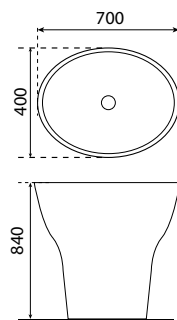

Available color:

TWP 2001

Novara Terrazzo Washbasin Paloma

- composite stone
- size: Ø440 x 850mm
- alaska white

TWP 2002

Novara Terrazzo Washbasin Paloma

- composite stone
- size: Ø440 x 850mm
- monza grey

TWP 2003

Novara Terrazzo Washbasin Paloma

- composite stone
- size: Ø440 x 850mm
- teramo black

TWP 2004

Novara Terrazzo Washbasin Paloma

- composite stone
- size: Ø440 x 850mm
- sapporo white

Available color:

TWP 2006

Ancona Terrazzo Washbasin Paloma

- composite stone
- size: 700 x 400 x 840mm
- alaska white

TWP 2007

Ancona Terrazzo Washbasin Paloma

- composite stone
- size: 700 x 400 x 840mm
- monza grey

TWP 2008

Ancona Terrazzo Washbasin Paloma

- composite stone
- size: 700 x 400 x 840mm
- teramo black

TWP 2009

Ancona Terrazzo Washbasin Paloma

- composite stone
- size: 700 x 400 x 840mm
- sapporo white