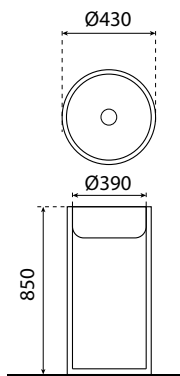

TWP 2021

Ercolano Terrazzo Washbasin Paloma

- composite stone
- size: Ø430 x 850mm
- alaska white

TWP 2022

Ercolano Terrazzo Washbasin Paloma

- composite stone
- size: Ø430 x 850mm
- monza grey

TWP 2023

Ercolano Terrazzo Washbasin Paloma

- composite stone
- size: Ø430 x 850mm
- teramo black

TWP 2024

Ercolano Terrazzo Washbasin Paloma

- composite stone
- size: Ø430 x 850mm
- sapporo white

Available color: