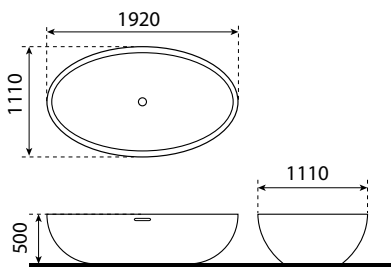

TBP 1008

Paris Terrazzo Bathtub Paloma

- composite stone
- size: 1800 x 900 x 530mm
- weight: 90kg
- teramo black

TBP 1009

Paris Terrazzo Bathtub Paloma

- composite stone
- size: 1800 x 900 x 530mm
- weight: 90kg
- sapporo white

Terrazzo Bathtub

Available color:

TBP 1011

London Terrazzo Bathtub Paloma

- composite stone
- size: 1800 x 1100 x 540mm
- weight: 100kg
- alaska white

TBP 1012

London Terrazzo Bathtub Paloma

- composite stone
- size: 1800 x 1100 x 540mm
- weight: 100kg
- monza grey

TBP 1013

London Terrazzo Bathtub Paloma

- composite stone
- size: 1800 x 1100 x 540mm
- weight: 100kg
- teramo black

TBP 1014

London Terrazzo Bathtub Paloma

- composite stone
- size: 1800 x 1100 x 540mm
- weight: 100kg
- sapporo white

Available color:

TBP 1016

Rome Terrazzo Bathtub Paloma

- composite stone
- size: 1920 x 1110 x 500mm
- weight: 100kg
- alaska white

TBP 1017

Rome Terrazzo Bathtub Paloma

- composite stone
- size: 1920 x 1110 x 500mm
- weight: 100kg
- monza grey