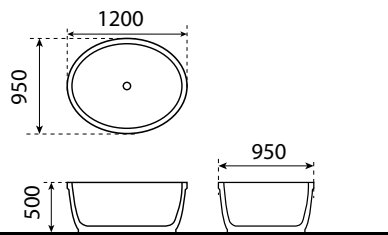

Terrazzo Bathtub

Available color:

TBP 1126

Venice Terrazzo Bathtub Paloma

- composite stone
- size: 1200 x 950 x 500mm
- weight: 70kg
- alaska white

TBP 1127

Venice Terrazzo Bathtub Paloma

- composite stone
- size: 1200 x 950 x 500mm
- weight: 70kg
- monza grey

TBP 1128

Venice Terrazzo Bathtub Paloma

- composite stone
- size: 1200 x 950 x 500mm
- weight: 70kg
- teramo black

TBP 1129

Venice Terrazzo Bathtub Paloma

- composite stone
- size: 1200 x 950 x 500mm
- weight: 70kg
- sapporo white