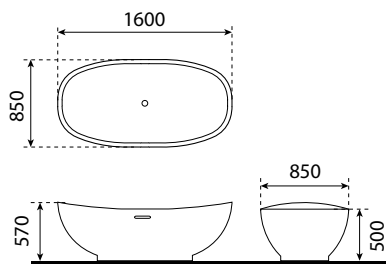

Available color:

TBP 1041

Tokyo Terrazzo Bathtub Paloma

- composite stone
- size: 1700 x 850 x 570mm (H1), 500mm (H2)
- weight: 90kg
- alaska white

TBP 1042

Tokyo Terrazzo Bathtub Paloma

- composite stone
- size: 1700 x 850 x 570mm (H1), 500mm (H2)
- weight: 90kg
- monza grey

TBP 1043

Tokyo Terrazzo Bathtub Paloma

- composite stone
- size: 1700 x 850 x 570mm (H1), 500mm (H2)
- weight: 90kg
- teramo black

TBP 1044

Tokyo Terrazzo Bathtub Paloma

- composite stone
- size: 1700 x 850 x 570mm (H1), 500mm (H2)
- weight: 90kg
- sapporo white

Terrazzo Bathtub

Available color:

TBP 1046

Tokyo Terrazzo Bathtub Paloma

- composite stone
- size: 1600 x 850 x 570mm (H1), 500mm (H2)
- weight: 80kg
- alaska white

TBP 1047

Tokyo Terrazzo Bathtub Paloma

- composite stone
- size: 1600 x 850 x 570mm (H1), 500mm (H2)
- weight: 80kg
- monza grey