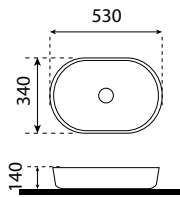

TWP 1013

Napoli Terrazzo Washbasin Paloma

- composite stone
- size: Ø400 x 200mm
- teramo black

TWP 1014

Napoli Terrazzo Washbasin Paloma

- composite stone
- size: Ø400 x 200mm
- sapporo white

Terrazzo Washbasin