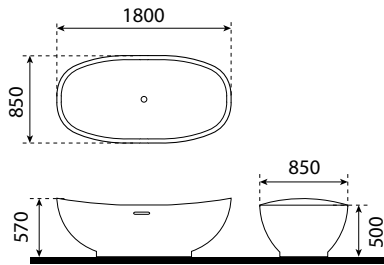

TBP 1033

Lisbon Terrazzo Bathtub Paloma

- composite stone
- size: 1670 x 900 x 600mm (H1), 530mm (H2)
- weight: 80kg
- teramo black

TBP 1034

Lisbon Terrazzo Bathtub Paloma

- composite stone
- size: 1670 x 900 x 600mm (H1), 530mm (H2)
- weight: 80kg
- sapporo white

Available color:

TBP 1056

Sydney Terrazzo Bathtub Paloma

- composite stone
- size: 1700 x 860 x 700mm (H1), 550mm (H2)
- weight: 100kg
- alaska white

TBP 1057

Sydney Terrazzo Bathtub Paloma

- composite stone
- size: 1700 x 860 x 700mm (H1), 550mm (H2)
- weight: 100kg
- monza grey

TBP 1058

Sydney Terrazzo Bathtub Paloma

- composite stone
- size: 1700 x 860 x 700mm (H1), 550mm (H2)
- weight: 100kg
- teramo black

TBP 1059

Sydney Terrazzo Bathtub Paloma

- composite stone
- size: 1700 x 860 x 700mm (H1), 550mm (H2)
- weight: 100kg
- sapporo white

Terrazzo Bathtub

Available color:

TBP 1036

Tokyo Terrazzo Bathtub Paloma

- composite stone
- size: 1800 x 850 x 570mm (H1), 500mm (H2)
- weight: 90kg
- alaska white

TBP 1037

Tokyo Terrazzo Bathtub Paloma

- composite stone
- size: 1800 x 850 x 570mm (H1), 500mm (H2)
- weight: 90kg
- monza grey