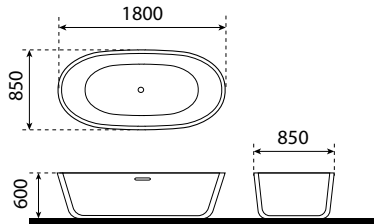

Terrazzo Bathtub

TBP 1181

Cartagena Terrazzo Bathtub Paloma

- composite stone
- size: 1800 x 850 x 600mm
- weight: 100kg
- alaska white

TBP 1182

Cartagena Terrazzo Bathtub Paloma

- composite stone
- size: 1800 x 850 x 600mm
- weight: 100kg
- monza grey

TBP 1183

Cartagena Terrazzo Bathtub Paloma

- composite stone
- size: 1800 x 850 x 600mm
- weight: 100kg
- teramo black

TBP 1184

Cartagena Terrazzo Bathtub Paloma

- composite stone
- size: 1800 x 850 x 600mm
- weight: 100kg
- sapporo white

Available color: