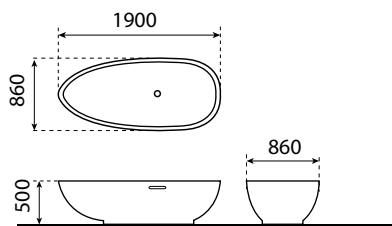

Terrazzo Bathtub

Available color:

TBP 1116

New York Terrazzo Bathtub Paloma

- composite stone
- size: 1900 x 860 x 500mm
- weight: 100kg
- alaska white

TBP 1117

New York Terrazzo Bathtub Paloma

- composite stone
- size: 1900 x 860 x 500mm
- weight: 100kg
- monza grey

TBP 1118

New York Terrazzo Bathtub Paloma

- composite stone
- size: 1900 x 860 x 500mm
- weight: 100kg
- teramo black

TBP 1119

New York Terrazzo Bathtub Paloma

- composite stone
- size: 1900 x 860 x 500mm
- weight: 100kg
- sapporo white