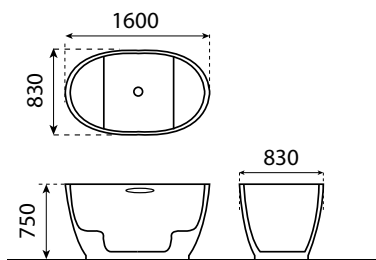

TBP 1153

Istanbul Terrazzo Bathtub Paloma

- composite stone
- size: 1420 x 830 x 750mm
- weight: 90kg
- teramo black

TBP 1154

Istanbul Terrazzo Bathtub Paloma

- composite stone
- size: 1420 x 830 x 750mm
- weight: 90kg
- sapporo white