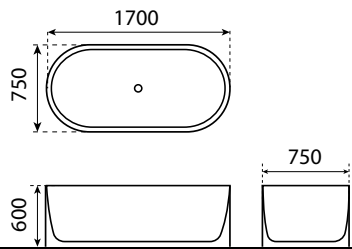

TBP 1143

Singapore Terrazzo Bathtub Paloma

- composite stone
- size: 1600 x 750 x 600mm
- weight: 90kg
- teramo black

TBP 1144

Singapore Terrazzo Bathtub Paloma

- composite stone
- size: 1600 x 750 x 600mm
- weight: 90kg
- sapporo white