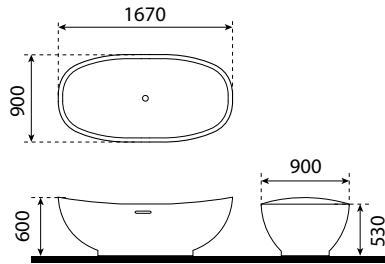

TBP 1023

Lisbon Terrazzo Bathtub Paloma

- composite stone
- size: 1800 x 900 x 600mm (H1), 530mm (H2)
- weight: 90kg
- teramo black

TBP 1024

Lisbon Terrazzo Bathtub Paloma

- composite stone
- size: 1800 x 900 x 600mm (H1), 530mm (H2)
- weight: 90kg
- sapporo white

Available color:

TBP 1026

Lisbon Terrazzo Bathtub Paloma

- composite stone
- size: 1800 x 800 x 600mm (H1), 530mm (H2)
- weight: 90kg
- alaska white

TBP 1027

Lisbon Terrazzo Bathtub Paloma

- composite stone
- size: 1800 x 800 x 600mm (H1), 530mm (H2)
- weight: 90kg
- monza grey

TBP 1028

Lisbon Terrazzo Bathtub Paloma

- composite stone
- size: 1800 x 800 x 600mm (H1), 530mm (H2)
- weight: 90kg
- teramo black

TBP 1029

Lisbon Terrazzo Bathtub Paloma

- composite stone
- size: 1800 x 800 x 600mm (H1), 530mm (H2)
- weight: 90kg
- sapporo white

Terrazzo Bathtub

Available color:

TBP 1031

Lisbon Terrazzo Bathtub Paloma

- composite stone
- size: 1670 x 900 x 600mm (H1), 530mm (H2)
- weight: 80kg
- alaska white

TBP 1032

Lisbon Terrazzo Bathtub Paloma

- composite stone
- size: 1670 x 900 x 600mm (H1), 530mm (H2)
- weight: 80kg
- monza grey