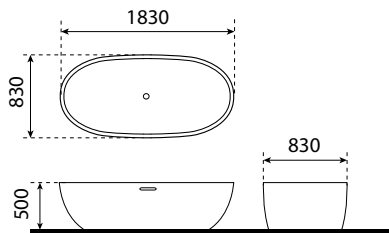

TBP 1063

Toronto Terrazzo Bathtub Paloma

- composite stone
- size: 1700 x 820 x 470mm
- weight: 90kg
- teramo black

TBP 1064

Toronto Terrazzo Bathtub Paloma

- composite stone
- size: 1700 x 820 x 470mm
- weight: 90kg
- sapporo white