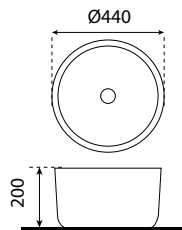

TWP 1004

Milan Terrazzo Washbasin Paloma

- composite stone
- size: Ø390 x 160mm
- sapporo white