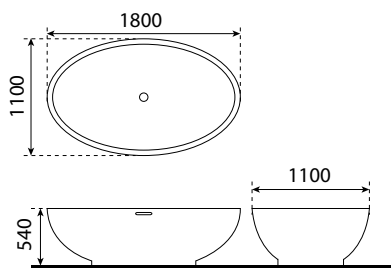

- composite stone
- size: 1700 x 930 x 530mm
- weight: 90kg
- teramo black

TBP 1004

Paris Terrazzo Bathtub Paloma

- composite stone
- size: 1700 x 930 x 530mm
- weight: 90kg
- sapporo white

Available color:

TBP 1006

Paris Terrazzo Bathtub Paloma

- composite stone
- size: 1800 x 900 x 530mm
- weight: 90kg
- alaska white

TBP 1007

Paris Terrazzo Bathtub Paloma

- composite stone
- size: 1800 x 900 x 530mm
- weight: 90kg
- monza grey

TBP 1008

Paris Terrazzo Bathtub Paloma

- composite stone
- size: 1800 x 900 x 530mm
- weight: 90kg
- teramo black

TBP 1009

Paris Terrazzo Bathtub Paloma

- composite stone
- size: 1800 x 900 x 530mm
- weight: 90kg
- sapporo white

Terrazzo Bathtub

Available color:

TBP 1011

London Terrazzo Bathtub Paloma

- composite stone
- size: 1800 x 1100 x 540mm
- weight: 100kg
- alaska white

TBP 1012

London Terrazzo Bathtub Paloma

- composite stone
- size: 1800 x 1100 x 540mm
- weight: 100kg
- monza grey