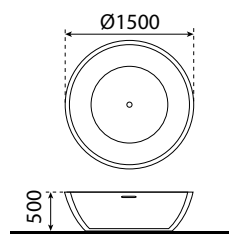

TBP 1103

Hanoi Terrazzo Bathtub Paloma

- composite stone
- size: 1650 x 800 x 480mm
- weight: 80kg
- teramo black

TBP 1104

Hanoi Terrazzo Bathtub Paloma

- composite stone
- size: 1650 x 800 x 480mm
- weight: 80kg
- sapporo white