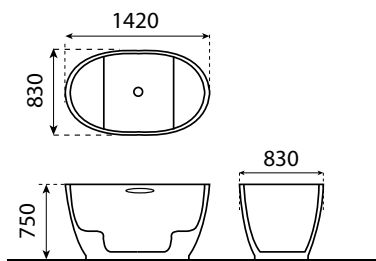

Terrazzo Bathtub

Available color:

TBP 1151

Istanbul Terrazzo Bathtub Paloma

- composite stone
- size: 1420 x 830 x 750mm
- weight: 90kg
- alaska white

TBP 1152

Istanbul Terrazzo Bathtub Paloma

- composite stone
- size: 1420 x 830 x 750mm
- weight: 90kg
- monza grey

TBP 1153

Istanbul Terrazzo Bathtub Paloma

- composite stone
- size: 1420 x 830 x 750mm
- weight: 90kg
- teramo black

TBP 1154

Istanbul Terrazzo Bathtub Paloma

- composite stone
- size: 1420 x 830 x 750mm
- weight: 90kg
- sapporo white