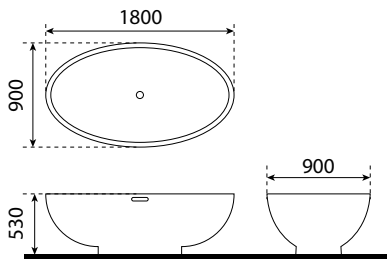

- composite stone
- size: 1700 x 930 x 530mm
- weight: 90kg
- alaska white

TBP 1002

Paris Terrazzo Bathtub Paloma

- composite stone
- size: 1700 x 930 x 530mm
- weight: 90kg
- monza grey

TBP 1003

Paris Terrazzo Bathtub Paloma

- composite stone
- size: 1700 x 930 x 530mm
- weight: 90kg
- teramo black

TBP 1004

Paris Terrazzo Bathtub Paloma

- composite stone
- size: 1700 x 930 x 530mm
- weight: 90kg
- sapporo white

Available color: