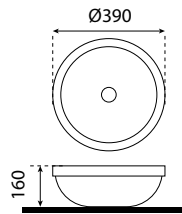

Terrazzo Washbasin