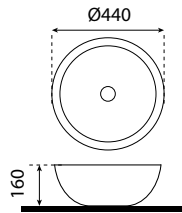

Terrazzo Washbasin