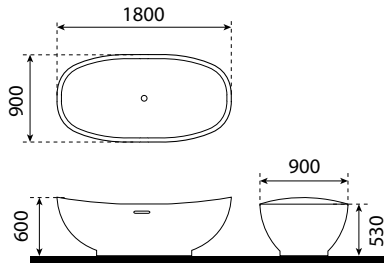

TBP 1013

London Terrazzo Bathtub Paloma

- composite stone
- size: 1800 x 1100 x 540mm
- weight: 100kg
- teramo black

TBP 1014

London Terrazzo Bathtub Paloma

- composite stone
- size: 1800 x 1100 x 540mm
- weight: 100kg
- sapporo white

Available color:

TBP 1016

Rome Terrazzo Bathtub Paloma

- composite stone
- size: 1920 x 1110 x 500mm
- weight: 100kg
- alaska white

TBP 1017

Rome Terrazzo Bathtub Paloma

- composite stone
- size: 1920 x 1110 x 500mm
- weight: 100kg
- monza grey

TBP 1018

Rome Terrazzo Bathtub Paloma

- composite stone
- size: 1920 x 1110 x 500mm
- weight: 100kg
- teramo black

TBP 1019

Rome Terrazzo Bathtub Paloma

- composite stone
- size: 1920 x 1110 x 500mm
- weight: 100kg
- sapporo white

Terrazzo Bathtub

Available color:

TBP 1021

Lisbon Terrazzo Bathtub Paloma

- composite stone
- size: 1800 x 900 x 600mm (H1), 530mm (H2)
- weight: 90kg
- alaska white

TBP 1022

Lisbon Terrazzo Bathtub Paloma

- composite stone
- size: 1800 x 900 x 600mm (H1), 530mm (H2)
- weight: 90kg
- monza grey