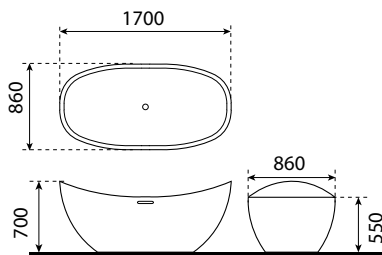

TBP 1028

Lisbon Terrazzo Bathtub Paloma

- composite stone
- size: 1800 x 800 x 600mm (H1), 530mm (H2)
- weight: 90kg
- teramo black

TBP 1029

Lisbon Terrazzo Bathtub Paloma

- composite stone
- size: 1800 x 800 x 600mm (H1), 530mm (H2)
- weight: 90kg
- sapporo white

Terrazzo Bathtub

Available color:

TBP 1031

Lisbon Terrazzo Bathtub Paloma

- composite stone
- size: 1670 x 900 x 600mm (H1), 530mm (H2)
- weight: 80kg
- alaska white

TBP 1032

Lisbon Terrazzo Bathtub Paloma

- composite stone
- size: 1670 x 900 x 600mm (H1), 530mm (H2)
- weight: 80kg
- monza grey

TBP 1033

Lisbon Terrazzo Bathtub Paloma

- composite stone
- size: 1670 x 900 x 600mm (H1), 530mm (H2)
- weight: 80kg
- teramo black

TBP 1034

Lisbon Terrazzo Bathtub Paloma

- composite stone
- size: 1670 x 900 x 600mm (H1), 530mm (H2)
- weight: 80kg
- sapporo white

Available color:

TBP 1056

Sydney Terrazzo Bathtub Paloma

- composite stone
- size: 1700 x 860 x 700mm (H1), 550mm (H2)
- weight: 100kg
- alaska white

TBP 1057

Sydney Terrazzo Bathtub Paloma

- composite stone
- size: 1700 x 860 x 700mm (H1), 550mm (H2)
- weight: 100kg
- monza grey