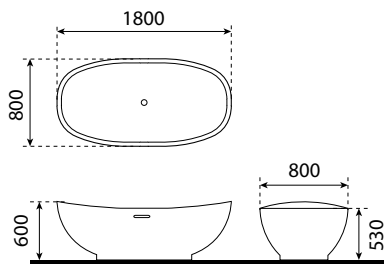

TBP 1018

Rome Terrazzo Bathtub Paloma

- composite stone
- size: 1920 x 1110 x 500mm
- weight: 100kg
- teramo black

TBP 1019

Rome Terrazzo Bathtub Paloma

- composite stone
- size: 1920 x 1110 x 500mm
- weight: 100kg
- sapporo white

Terrazzo Bathtub

Available color:

TBP 1021

Lisbon Terrazzo Bathtub Paloma

- composite stone
- size: 1800 x 900 x 600mm (H1), 530mm (H2)
- weight: 90kg
- alaska white

TBP 1022

Lisbon Terrazzo Bathtub Paloma

- composite stone
- size: 1800 x 900 x 600mm (H1), 530mm (H2)
- weight: 90kg
- monza grey

TBP 1023

Lisbon Terrazzo Bathtub Paloma

- composite stone
- size: 1800 x 900 x 600mm (H1), 530mm (H2)
- weight: 90kg
- teramo black

TBP 1024

Lisbon Terrazzo Bathtub Paloma

- composite stone
- size: 1800 x 900 x 600mm (H1), 530mm (H2)
- weight: 90kg
- sapporo white

Available color:

TBP 1026

Lisbon Terrazzo Bathtub Paloma

- composite stone
- size: 1800 x 800 x 600mm (H1), 530mm (H2)
- weight: 90kg
- alaska white

TBP 1027

Lisbon Terrazzo Bathtub Paloma

- composite stone
- size: 1800 x 800 x 600mm (H1), 530mm (H2)
- weight: 90kg
- monza grey