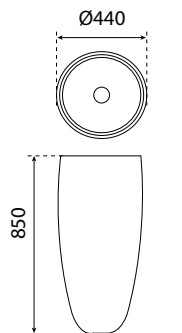

Available color:

TWP 2001

Novara Terrazzo Washbasin Paloma

- composite stone
- size: Ø440 x 850mm
- alaska white

TWP 2002

Novara Terrazzo Washbasin Paloma

- composite stone
- size: Ø440 x 850mm
- monza grey

TWP 2003

Novara Terrazzo Washbasin Paloma

- composite stone
- size: Ø440 x 850mm
- teramo black

TWP 2004

Novara Terrazzo Washbasin Paloma

- composite stone
- size: Ø440 x 850mm
- sapporo white

Available color:

TWP 2006

Ancona Terrazzo Washbasin Paloma

- composite stone
- size: 700 x 400 x 840mm
- alaska white

TWP 2007

Ancona Terrazzo Washbasin Paloma

- composite stone
- size: 700 x 400 x 840mm
- monza grey

TWP 2008

Ancona Terrazzo Washbasin Paloma

- composite stone
- size: 700 x 400 x 840mm
- teramo black

TWP 2009

Ancona Terrazzo Washbasin Paloma

- composite stone
- size: 700 x 400 x 840mm
- sapporo white