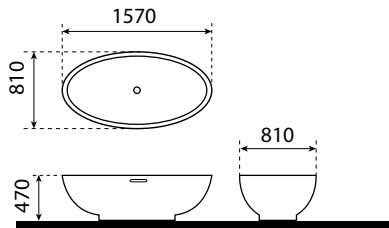

TBP 1078

Havana Terrazzo Bathtub Paloma

- composite stone
- size: 1800 x 1000 x 550mm
- weight: 100kg
- teramo black

TBP 1079

Havana Terrazzo Bathtub Paloma

- composite stone
- size: 1800 x 1000 x 550mm
- weight: 100kg
- sapporo white

Terrazzo Bathtub

Available color:

TBP 1081

Madrid Terrazzo Bathtub Paloma

- composite stone
- size: 1570 x 810 x 470mm
- weight: 80kg
- alaska white

TBP 1082

Madrid Terrazzo Bathtub Paloma

- composite stone
- size: 1570 x 810 x 470mm
- weight: 80kg
- monza grey