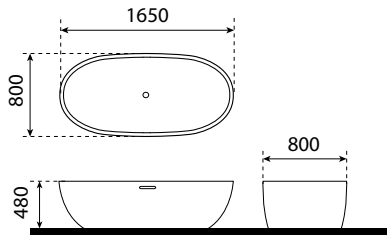

Terrazzo Bathtub

Available color:

TBP 1101

Hanoi Terrazzo Bathtub Paloma

- composite stone
- size: 1650 x 800 x 480mm
- weight: 80kg
- alaska white

TBP 1102

Hanoi Terrazzo Bathtub Paloma

- composite stone
- size: 1650 x 800 x 480mm
- weight: 80kg
- monza grey

TBP 1103

Hanoi Terrazzo Bathtub Paloma

- composite stone
- size: 1650 x 800 x 480mm
- weight: 80kg
- teramo black

TBP 1104

Hanoi Terrazzo Bathtub Paloma

- composite stone
- size: 1650 x 800 x 480mm
- weight: 80kg
- sapporo white