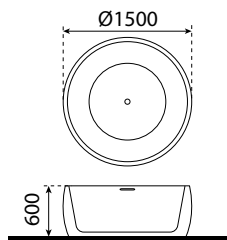

TBP 1083

Madrid Terrazzo Bathtub Paloma

- composite stone
- size: 1570 x 810 x 470mm
- weight: 80kg
- teramo black

TBP 1084

Madrid Terrazzo Bathtub Paloma

- composite stone
- size: 1570 x 810 x 470mm
- weight: 80kg
- sapporo white