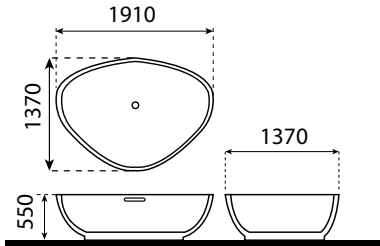

Terrazzo Bathtub

Available color:

TBP 1161

Hongkong Terrazzo Bathtub Paloma

- composite stone
- size: 1910 x 1370 x 550mm
- weight: 120kg
- alaska white

TBP 1162

Hongkong Terrazzo Bathtub Paloma

- composite stone
- size: 1910 x 1370 x 550mm
- weight: 120kg
- monza grey

TBP 1163

Hongkong Terrazzo Bathtub Paloma

- composite stone
- size: 1910 x 1370 x 550mm
- weight: 120kg
- teramo black

TBP 1164

Hongkong Terrazzo Bathtub Paloma

- composite stone
- size: 1910 x 1370 x 550mm
- weight: 120kg
- sapporo white