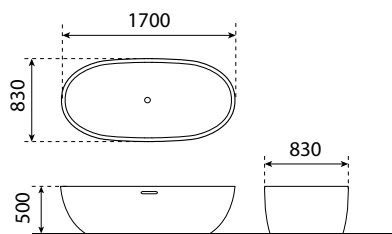

Terrazzo Bathtub

Available color:

TBP 1071

Havana Terrazzo Bathtub Paloma

- composite stone
- size: 1700 x 830 x 500mm
- weight: 90kg
- alaska white

TBP 1072

Havana Terrazzo Bathtub Paloma

- composite stone
- size: 1700 x 830 x 500mm
- weight: 90kg
- monza grey

TBP 1073

Havana Terrazzo Bathtub Paloma

- composite stone
- size: 1700 x 830 x 500mm
- weight: 90kg
- teramo black

TBP 1074

Havana Terrazzo Bathtub Paloma

- composite stone
- size: 1700 x 830 x 500mm
- weight: 90kg
- sapporo white