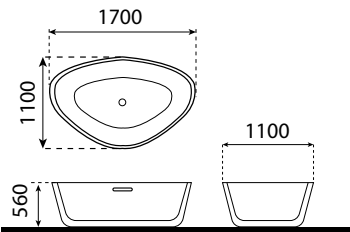

TBP 1163

Hongkong Terrazzo Bathtub Paloma

- composite stone
- size: 1910 x 1370 x 550mm
- weight: 120kg
- teramo black

TBP 1164

Hongkong Terrazzo Bathtub Paloma

- composite stone
- size: 1910 x 1370 x 550mm
- weight: 120kg
- sapporo white