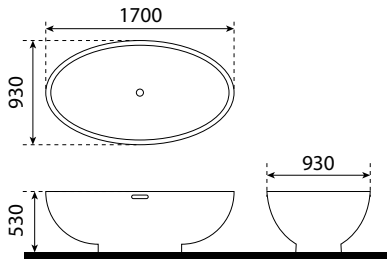

Terrazzo Bathtub

Available color:

TBP 1001

Paris Terrazzo Bathtub Paloma

- composite stone
- size: 1700 x 930 x 530mm
- weight: 90kg
- alaska white

TBP 1002

Paris Terrazzo Bathtub Paloma

- composite stone
- size: 1700 x 930 x 530mm
- weight: 90kg
- monza grey

TBP 1003

Paris Terrazzo Bathtub Paloma

- composite stone
- size: 1700 x 930 x 530mm
- weight: 90kg
- teramo black

TBP 1004

Paris Terrazzo Bathtub Paloma

- composite stone
- size: 1700 x 930 x 530mm
- weight: 90kg
- sapporo white