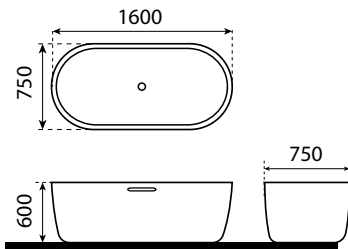

Terrazzo Bathtub

Available color:

TBP 1141

Singapore Terrazzo Bathtub Paloma

- composite stone
- size: 1600 x 750 x 600mm
- weight: 90kg
- alaska white

TBP 1142

Singapore Terrazzo Bathtub Paloma

- composite stone
- size: 1600 x 750 x 600mm
- weight: 90kg
- monza grey

TBP 1143

Singapore Terrazzo Bathtub Paloma

- composite stone
- size: 1600 x 750 x 600mm
- weight: 90kg
- teramo black

TBP 1144

Singapore Terrazzo Bathtub Paloma

- composite stone
- size: 1600 x 750 x 600mm
- weight: 90kg
- sapporo white