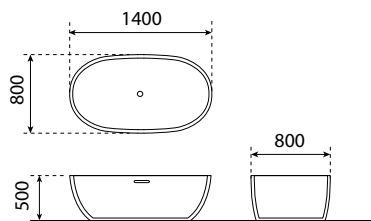

Terrazzo Bathtub

TBP 1176

Seoul Terrazzo Bathtub Paloma

- composite stone
- size: 1400 x 800 x 500mm
- weight: 70kg
- alaska white

TBP 1177

Seoul Terrazzo Bathtub Paloma

- composite stone
- size: 1400 x 800 x 500mm
- weight: 70kg
- monza grey

TBP 1178

Seoul Terrazzo Bathtub Paloma

- composite stone
- size: 1400 x 800 x 500mm
- weight: 70kg
- teramo black

TBP 1179

Seoul Terrazzo Bathtub Paloma

- composite stone
- size: 1400 x 800 x 500mm
- weight: 70kg
- sapporo white

Available color: