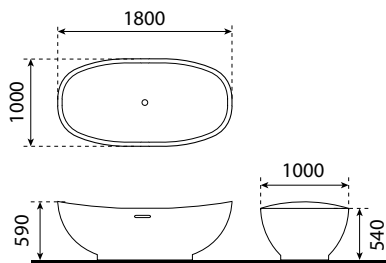

Terrazzo Bathtub

Available color:

TBP 1046

Tokyo Terrazzo Bathtub Paloma

- composite stone
- size: 1600 x 850 x 570mm (H1), 500mm (H2)
- weight: 80kg
- alaska white

TBP 1047

Tokyo Terrazzo Bathtub Paloma

- composite stone
- size: 1600 x 850 x 570mm (H1), 500mm (H2)
- weight: 80kg
- monza grey

TBP 1048

Tokyo Terrazzo Bathtub Paloma

- composite stone
- size: 1600 x 850 x 570mm (H1), 500mm (H2)
- weight: 80kg
- teramo black

TBP 1049

Tokyo Terrazzo Bathtub Paloma

- composite stone
- size: 1600 x 850 x 570mm (H1), 500mm (H2)
- weight: 80kg
- sapporo white