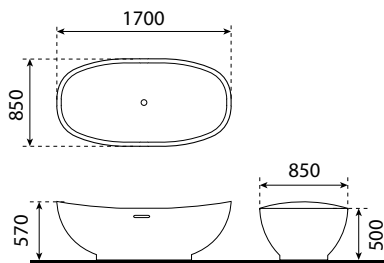

TBP 1058

Sydney Terrazzo Bathtub Paloma

- composite stone
- size: 1700 x 860 x 700mm (H1), 550mm (H2)
- weight: 100kg
- teramo black

TBP 1059

Sydney Terrazzo Bathtub Paloma

- composite stone
- size: 1700 x 860 x 700mm (H1), 550mm (H2)
- weight: 100kg
- sapporo white

Terrazzo Bathtub

Available color:

TBP 1036

Tokyo Terrazzo Bathtub Paloma

- composite stone
- size: 1800 x 850 x 570mm (H1), 500mm (H2)
- weight: 90kg
- alaska white

TBP 1037

Tokyo Terrazzo Bathtub Paloma

- composite stone
- size: 1800 x 850 x 570mm (H1), 500mm (H2)
- weight: 90kg
- monza grey

TBP 1038

Tokyo Terrazzo Bathtub Paloma

- composite stone
- size: 1800 x 850 x 570mm (H1), 500mm (H2)
- weight: 90kg
- teramo black

TBP 1039

Tokyo Terrazzo Bathtub Paloma

- composite stone
- size: 1800 x 850 x 570mm (H1), 500mm (H2)
- weight: 90kg
- sapporo white

Available color:

TBP 1041

Tokyo Terrazzo Bathtub Paloma

- composite stone
- size: 1700 x 850 x 570mm (H1), 500mm (H2)
- weight: 90kg
- alaska white

TBP 1042

Tokyo Terrazzo Bathtub Paloma

- composite stone
- size: 1700 x 850 x 570mm (H1), 500mm (H2)
- weight: 90kg
- monza grey