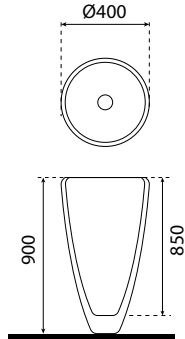

Terrazzo Washbasin