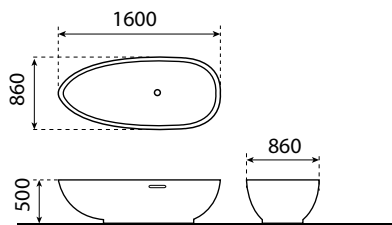

TBP 1118

New York Terrazzo Bathtub Paloma

- composite stone
- size: 1900 x 860 x 500mm
- weight: 100kg
- teramo black

TBP 1119

New York Terrazzo Bathtub Paloma

- composite stone
- size: 1900 x 860 x 500mm
- weight: 100kg
- sapporo white