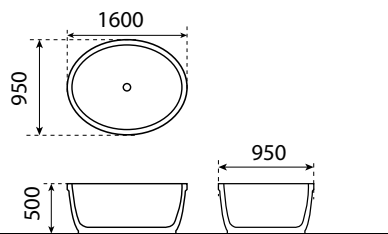

TBP 1128

Venice Terrazzo Bathtub Paloma

- composite stone
- size: 1200 x 950 x 500mm
- weight: 70kg
- teramo black

TBP 1129

Venice Terrazzo Bathtub Paloma

- composite stone
- size: 1200 x 950 x 500mm
- weight: 70kg
- sapporo white