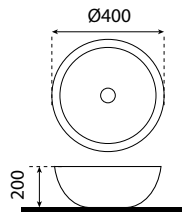

- composite stone
- size: Ø440 x 160mm
- monza grey

TWP 1008

Napoli Terrazzo Washbasin Paloma

- composite stone
- size: Ø440 x 160mm
- teramo black

TWP 1009

Napoli Terrazzo Washbasin Paloma

- composite stone
- size: Ø440 x 160mm
- sapporo white