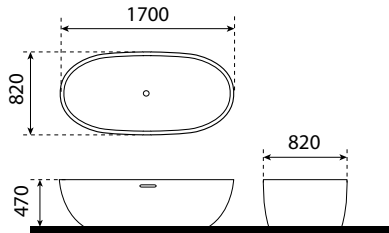

Terrazzo Bathtub

Available color:

TBP 1061

Toronto Terrazzo Bathtub Paloma

- composite stone
- size: 1700 x 820 x 470mm
- weight: 90kg
- alaska white

TBP 1062

Toronto Terrazzo Bathtub Paloma

- composite stone
- size: 1700 x 820 x 470mm
- weight: 90kg
- monza grey

TBP 1063

Toronto Terrazzo Bathtub Paloma

- composite stone
- size: 1700 x 820 x 470mm
- weight: 90kg
- teramo black

TBP 1064

Toronto Terrazzo Bathtub Paloma

- composite stone
- size: 1700 x 820 x 470mm
- weight: 90kg
- sapporo white