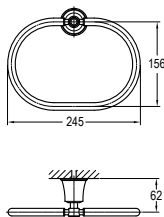

Liberty brass double towel bar 600mm

- brass
- oil rubbed bronze

BAP 8401

Liberty brass single towel bar 600mm

- brass
- oil rubbed bronze

BAP 8417

Liberty brass soap dish

- brass
- oil rubbed bronze