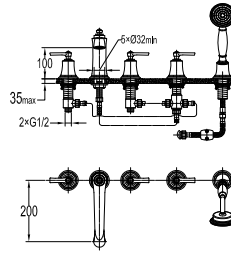

Liberty Oil Rubbed Bronze

FCP 8306

Liberty 5-hole bath/shower mixer deck-mounted

- 1-mode brass handshower
- easy clean shower spray
- brass flexible hose, revolflex 360°, 180cm
- brass handshower
- brass
- oil rubbed bronze