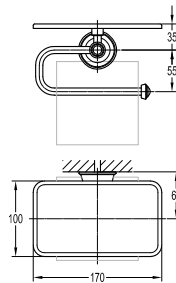

BAP 8422

Liberty brass toilet roll holder

- brass
- oil rubbed bronze