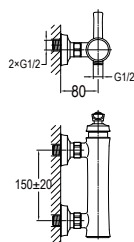

FCP 7312

Liberty single lever shower mixer

- for shower hose with a 1/2" connection
- brass
- luxury gold