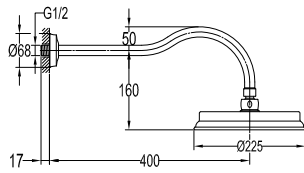

RSP 8131 + SAP 8111

Shower arm and rainshower wall-mounted

- 1/2" connection
- brass rainshower, Ø22.5cm
- easy clean shower spray
- overhead shower angle adjustable
- brass
- oil rubbed bronze