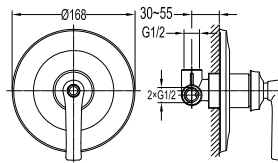

FCP 7321

Liberty single lever concealed 3-way shower/basin mixer without diverter

- designed to run 1 outlet with volume control
- 2 inlets / 1 outlet, 1/2"
- brass
- luxury gold