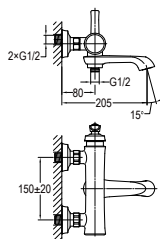

FCP 7302

Liberty single lever bath/shower mixer

- designed to run 2 outlets, spout as diverter
- for shower hose with a 1/2" connection
- swivel bath spout 120°
- brass
- luxury gold