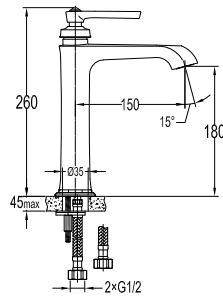

FCP 8332

Liberty single lever monobloc basin mixer

- knitted hoses, 40cm, 1/2"
- brass
- oil rubbed bronze