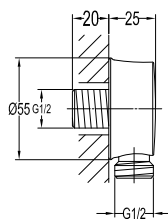

SOP 8105

Brass shower outlet elbow

- for shower hose with a 1/2" connection
- brass
- oil rubbed bronze