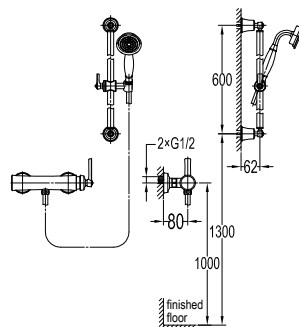

FCP 8312

Liberty single lever shower mixer

- for shower hose with a 1/2" connection
- brass
- oil rubbed bronze

FCP 8302

Liberty single lever bath/shower mixer

- designed to run 2 outlets, spout as diverter
- for shower hose with a 1/2" connection
- swivel bath spout 120°
- brass
- oil rubbed bronze

FCP 8312 + HSP 8111 + SLP 8501 + FLP 8202

Liberty single lever shower mixer with handshower set

- for shower hose with a 1/2" connection
- 1-mode handshower
- easy clean shower spray
- PVC flexible hose, revolflex 360°, 150cm, 1/2"
- brass handshower
- height adjustable handshower holder
- brass
- oil rubbed bronze