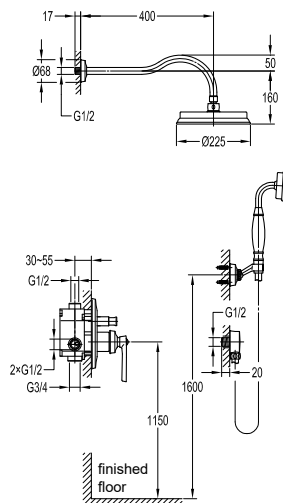

FCP 7327

FCP 7323 + RSP 7131 + SAP 7111 +
HSP 7111 + HHP 7202 + FLP 7202 +
SOP 7105

**Liberty single lever concealed shower mixer
with rainshower and handshower**

- designed to run 2 outlets with volume control
- 2 inlets, 1/2"
- 1 outlet, 1/2"
- 1 outlet, 3/4"
- brass rainshower, Ø22.5cm
- 1-mode handshower
- easy clean shower spray
- PVC flexible hose, revolflex 360°, 150cm, 1/2"
- brass handshower
- overhead shower angle adjustable
- universal angle-adjustable brass shower holder
- brass
- luxury gold