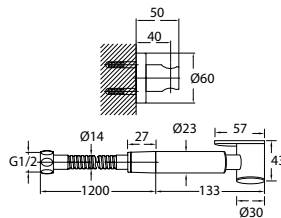

Eolica 1/2" two-way triangle valve

- brass
- luxury gold

TSP 7301

Brass toilet shower set

- brass shower head, full brass component
- brass flexible hose, revoflex 360°, 120cm, 1/2"
- full brass connector
- brass holder
- luxury gold