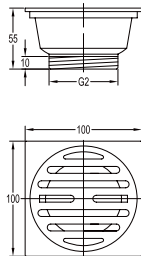

TSP 3105

Toilet shower set 2-spray

- 2-mode shower head
- PVC flexible hose, revolflex 360°, 120cm, 1/2"
- full brass connector
- ABS
- luxury gold

TSP 3115

Toilet shower set 2-spray

- 2-mode shower head
- PVC flexible hose, revolflex 360°, 120cm, 1/2"
- full brass connector
- ABS
- luxury gold