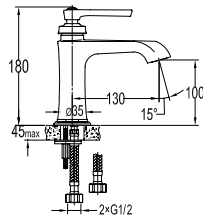

FCP 8321
Liberty single lever concealed
3-way shower/basin mixer
without diverter
Brass - ORB

FCP 8323
Liberty single lever concealed
4-way bath/shower mixer
with diverter
Brass - ORB

FCP 7331

Liberty single lever monobloc basin mixer

- knitted hoses, 40cm, 1/2"
- brass
- luxury gold