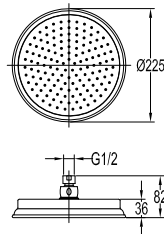

RSP 7131 + SAP 7111

Shower arm and rainshower wall-mounted

- 1/2" connection
- brass rainshower, Ø 2.5cm
- easy clean shower spray
- overhead shower angle adjustable
- brass
- luxury gold

RSP 7131 + SAP 7211

Shower arm and rainshower ceiling-mounted

- 1/2" connection
- brass rainshower, Ø22.5cm
- easy clean shower spray
- overhead shower angle adjustable
- brass
- luxury gold

RSP 7131

8" brass rainshower

- 1/2" connection
- brass rainshower, Ø 22.5cm
- easy clean shower spray
- brass
- luxury gold