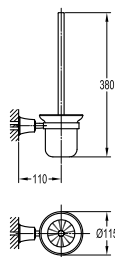

BAP 7413

Liberty toilet brush & holder

- brass
- luxury gold