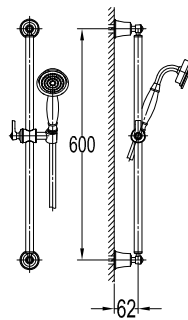

HSP 8111 + SLP 8501 + FLP 8202

Shower set with slide rail

- 1-mode handshower
- easy clean shower spray
- PVC flexible hose, revolflex 360°, 150cm, 1/2"
- brass handshower
- height adjustable handshower holder
- brass
- oil rubbed bronze