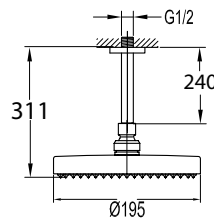

RSP 7131 + SAP 7211

Shower arm and rainshower ceiling-mounted

- 1/2" connection
- brass rainshower, Ø22.5cm
- easy clean shower spray
- overhead shower angle adjustable
- brass
- luxury gold