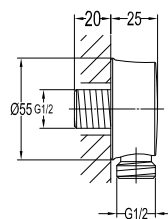

SOP 7105

Brass shower outlet elbow

- for shower hose with a 1/2" connection
- brass
- luxury gold