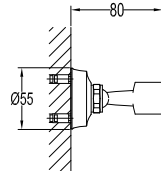

HHP 8202

Brass handshower holder

- universal coupling
- angle-adjustable
- brass
- oil rubbed bronze