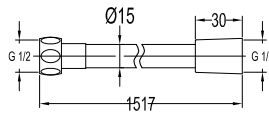

FLP 7202

PVC flexible hose

- 1/2" connection
- length: 150cm
- PVC
- revolflex 360°
- luxury gold