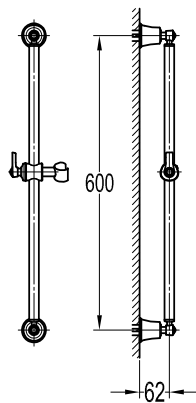

- 1/2" connection
- length: 150cm
- PVC
- revolflex 360°
- luxury gold

SLP 7501

Slide rail

- 1-mode handshower
- height adjustable handshower holder
- brass
- luxury gold

HSP 7111 + HHP 7202 + FLP 7202

Shower set with holder

- 1/2" connection
- length: 150cm
- PVC
- revolflex 360°
- oil rubbed bronze

SLP 8501

Slide rail

- 1-mode handshower
- height adjustable handshower holder
- brass
- oil rubbed bronze

HSP 8111 + HHP 8202 + FLP 8202