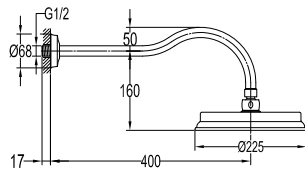

RSP 7131 + SAP 7111

Shower arm and rainshower wall-mounted

- 1/2" connection
- brass rainshower, Ø 2.5cm
- easy clean shower spray
- overhead shower angle adjustable
- brass
- luxury gold