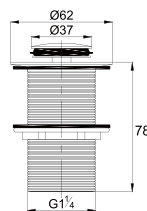

WTP 7311

Brass pop-up waste (without overflow)

- brass
- luxury gold