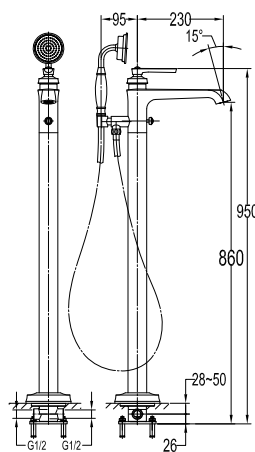

FCP 8305

Liberty single lever bath/shower mixer floor-mounted

- 1-mode handshower
- easy clean shower spray
- PVC flexible hose, revolflex 360°, 150cm, 1/2"
- brass handshower
- pedestal with turnable adjustment
- brass
- oil rubbed bronze