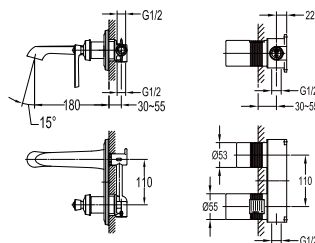

FCP 7335

Liberty single lever concealed basin mixer

- solid brass construction
- brass
- luxury gold