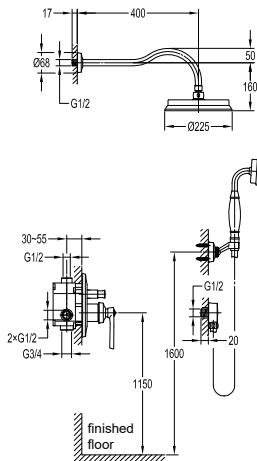

Liberty single lever concealed shower mixer with rainshower and handshower

- designed to run 2 outlets with volume control
- 2 inlets / 2 outlets, 1/2"
- brass rainshower, Ø22.5cm
- 1-mode handshower
- easy clean shower spray
- PVC flexible hose, revolflex 360°, 150cm, 1/2"
- brass handshower
- overhead shower angle adjustable
- universal angle-adjustable brass shower holder
- brass
- oil rubbed bronze