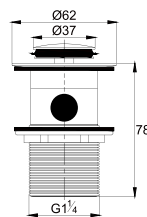

WTP 7301

Brass pop-up waste (with overflow)

- brass
- luxury gold