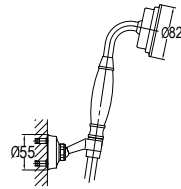

- 1/2" connection
- length: 150cm
- PVC
- revolflex 360°
- luxury gold

SLP 7501

Slide rail

- 1-mode handshower
- height adjustable handshower holder
- brass
- luxury gold

HSP 7111 + HHP 7202 + FLP 7202

Shower set with holder