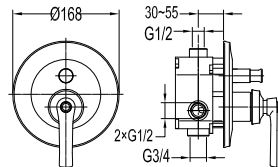

FCP 7323

Liberty single lever concealed 4-way bath/shower mixer with diverter

- volume control and diverter for 2 outlets
- 2 inlets, 1/2"
- 1 outlet, 1/2"
- 1 outlet, 3/4"
- brass
- luxury gold