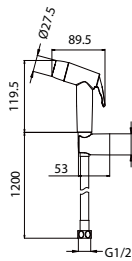

Eolica 1/2" two-way triangle valve

- brass
- luxury gold

TSP 7301

Brass toilet shower set

- brass shower head, full brass component
- brass flexible hose, revoflex 360°, 120cm, 1/2"
- full brass connector
- brass holder
- luxury gold