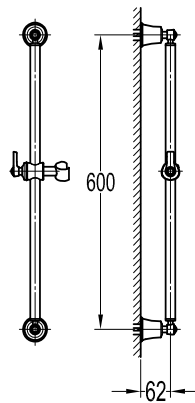

- 1/2" connection
- length: 150cm
- PVC
- revolflex 360°
- luxury gold

SLP 7501

Slide rail

- 1-mode handshower
- height adjustable handshower holder
- brass
- luxury gold

HSP 7111 + HHP 7202 + FLP 7202

Shower set with holder