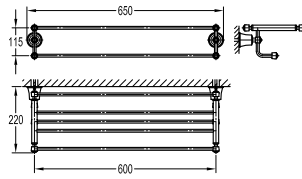

BAP 8407

Liberty brass towel shelf 600mm

- brass
- oil rubbed bronze