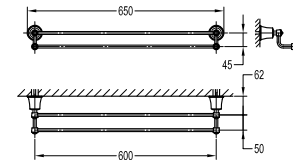

BAP 7403

Liberty brass double towel bar 600mm

- brass
- luxury gold