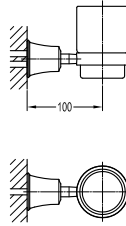

BAP 8410

Liberty brass tumbler holder with glass

- brass
- oil rubbed bronze