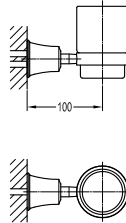

BAP 7410

Liberty brass tumbler holder with glass

- brass
- luxury gold