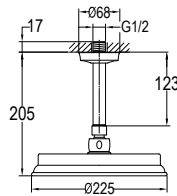

RSP 8131 + SAP 8121

Shower arm and rainshower ceiling-mounted

- 1/2" connection
- brass rainshower, Ø22.5cm
- easy clean shower spray
- overhead shower angle adjustable
- brass
- oil rubbed bronze