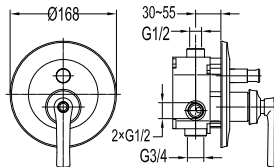

FCP 8323

Liberty single lever concealed 4-way bath/shower mixer with diverter

- volume control and diverter for 2 outlets
- 2 inlets / 2 outlets, 1/2"
- brass
- oil rubbed bronze