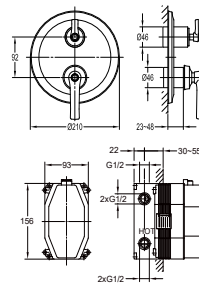

FCP 7324

Liberty single lever concealed 5-way bath/shower mixer with diverter

- 3-way diverter with volume control
- 2 inlets / 3 outlets, 1/2"
- brass
- luxury gold