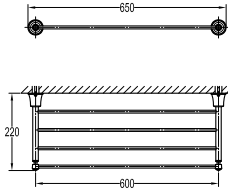

BAP 7405

Liberty brass towel shelf 600mm

- brass
- luxury gold