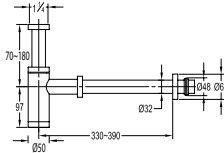

- brass shower head, full brass component
- brass flexible hose, revolflex 360°, 120cm, 1/2"
- full brass connector
- brass holder
- oil rubbed bronze

Bathroom Oil Rubbed Bronze

FDP 8301

Floor drain

- anti odour
- anti rat and roach
- pipe size: 2" - 3½"
- brass
- oil rubbed bronze