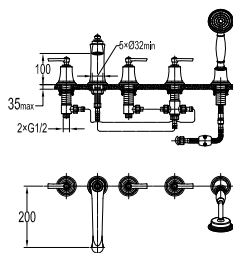

Liberty two-handle 8" basin mixer

- brass
- luxury gold

FCP 7335

Liberty single lever concealed basin mixer

- solid brass construction
- brass
- luxury gold

FCP 7306

Liberty 5-hole bath/shower mixer deck-mounted