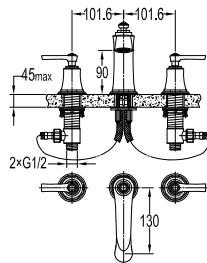

FCP 8336

Liberty two-handle 8" basin mixer

- brass
- oil rubbed bronze