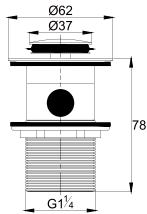

WTP 8301

Brass pop-up waste (with overflow)

- brass
- oil rubbed bronze