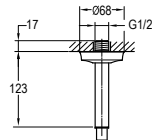

SAP 7211

Shower arm ceiling-mounted

- 1/2" connection
- brass
- luxury gold