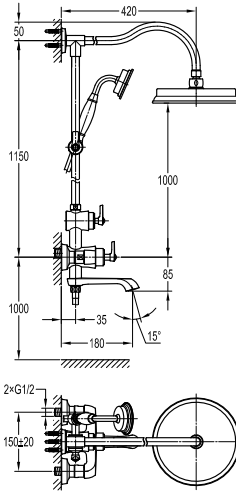

FCP 8312 + HSP 8111 + SLP 8501 + FLP 8202

Liberty single lever shower mixer with handshower set

- for shower hose with a 1/2" connection
- 1-mode handshower
- easy clean shower spray
- PVC flexible hose, revolflex 360°, 150cm, 1/2"
- brass handshower
- height adjustable handshower holder
- brass
- oil rubbed bronze

FCP 8303

Liberty single lever bath/shower mixer with rainshower

- brass rainshower, Ø22.5cm
- 1-mode handshower
- easy clean shower spray
- PVC flexible hose, revolflex 360°, 150cm, 1/2"
- brass handshower
- overhead shower angle adjustable
- brass
- oil rubbed bronze