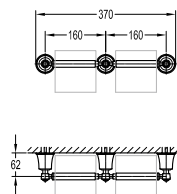

BAP 7421

Liberty brass double toilet roll holder

- brass
- luxury gold