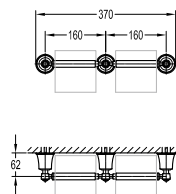

BAP 8421

Liberty brass double toilet roll holder

- brass
- oil rubbed bronze