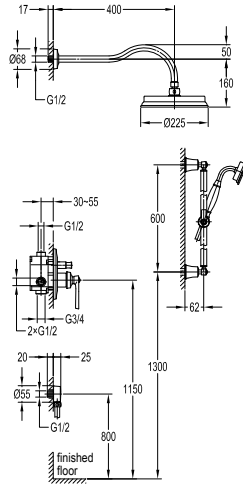

FCP 8326

FCP 8323 + RSP 8131 + SAP 8111 +
HSP 8111 + SLP 8501 + FLP 8202 +
SOP 8105

Liberty single lever concealed shower mixer with rainshower and handshower

- designed to run 2 outlets with volume control
- 2 inlets / 2 outlets, 1/2"
- brass rainshower, Ø22.5cm
- 1-mode handshower
- easy clean shower spray
- PVC flexible hose, revolflex 360°, 150cm, 1/2"
- brass handshower
- height adjustable handshower holder
- overhead shower angle adjustable
- brass
- oil rubbed bronze

FCP 8327

FCP 8323 + RSP 8131 + SAP 8111 +
HSP 8111 + HHP 8202 + FLP 8202 +
SOP 8105