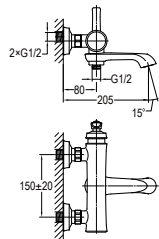

FCP 8302

Liberty single lever bath/shower mixer

- designed to run 2 outlets, spout as diverter
- for shower hose with a 1/2" connection
- swivel bath spout 120°
- brass
- oil rubbed bronze