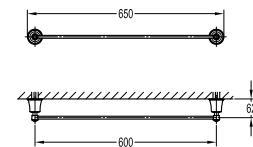

BAP 7401

Liberty brass single towel bar 600mm

- brass
- luxury gold