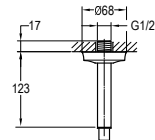

SAP 8211

Shower arm ceiling-mounted

- 1/2" connection
- brass
- oil rubbed bronze