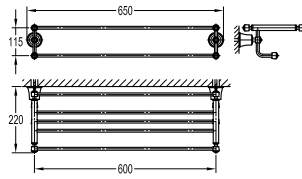

BAP 7407

Liberty brass towel shelf 600mm

- brass
- luxury gold