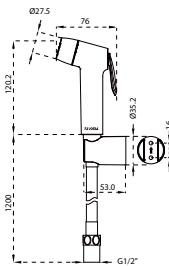

TSP 3115

Toilet shower set 2-spray

- 2-mode shower head
- PVC flexible hose, revolflex 360°, 120cm, 1/2"
- full brass connector
- ABS
- luxury gold