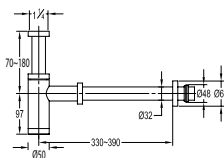

BTP 7301

Brass basin bottle-trap (with pop-up pipe) with checkout

- brass
- luxury gold