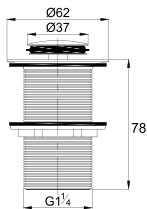

WTP 8311

Brass pop-up waste (without overflow)

- brass
- oil rubbed bronze