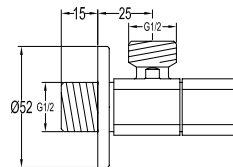

FCP 7377

Gallant 1/2" triangle valve

- brass
- luxury gold