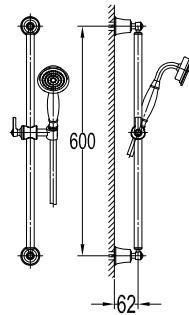

HSP 7111 + HHP 7202 + FLP 7202

Shower set with holder

- 1-mode handshower
- easy clean shower spray
- PVC flexible hose, revolflex 360°, 150cm, 1/2"
- brass handshower
- universal angle-adjustable brass shower holder
- brass
- luxury gold

HSP 7111 + SLP 7501 + FLP 7202

Shower set with slide rail

- 1-mode handshower
- easy clean shower spray
- PVC flexible hose, revolflex 360°, 150cm, 1/2"
- brass handshower
- height adjustable handshower holder
- brass
- luxury gold