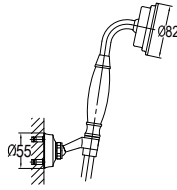

HSP 8111 + HHP 8202 + FLP 8202

Shower set with holder

- 1-mode handshower
- easy clean shower spray
- PVC flexible hose, revolflex 360°, 150cm, 1/2"
- brass handshower
- universal angle-adjustable brass shower holder
- brass
- oil rubbed bronze