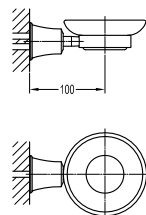

Liberty brass towel shelf 600mm

- brass
- luxury gold

BAP 7403

Liberty brass double towel bar 600mm

- brass
- luxury gold

BAP 7401

Liberty brass single towel bar 600mm

- brass
- luxury gold