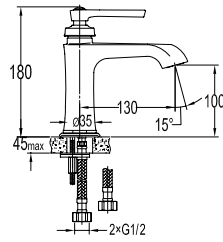

FCP 8331

Liberty single lever monobloc basin mixer

- knitted hoses, 40cm, 1/2"
- brass
- oil rubbed bronze