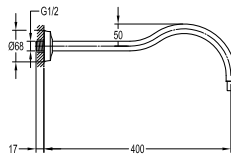

SAP 8111

Shower arm wall-mounted

- 1/2" connection
- brass
- oil rubbed bronze