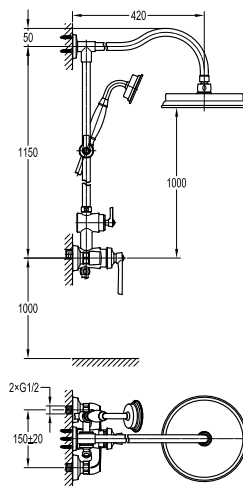

Liberty single lever shower mixer with handshower set

- for shower hose with a 1/2" connection
- 1-mode handshower
- easy clean shower spray
- PVC flexible hose, revolflex 360°, 150cm, 1/2"
- brass handshower
- height adjustable handshower holder
- brass
- luxury gold

FCP 7303

Liberty single lever bath/shower mixer with rainshower

- brass rainshower, Ø22.5cm
- 1-mode handshower
- easy clean shower spray
- PVC flexible hose, revolflex 360°, 150cm, 1/2"
- brass handshower
- overhead shower angle adjustable
- brass
- luxury gold