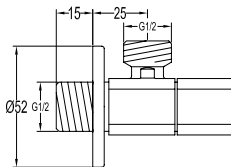

FCP 8377

Gallant 1/2" triangle valve

- brass
- oil rubbed bronze