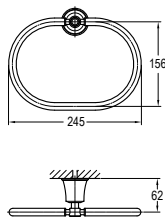

BAP 7416

Liberty brass guest towel holder

- brass
- luxury gold