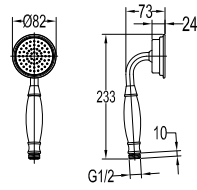

HSP 7111

Brass handshower

- easy clean shower spray
- brass
- luxury gold