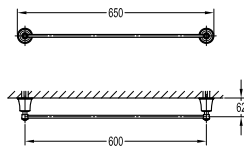

BAP 8401

Liberty brass single towel bar 600mm

- brass
- oil rubbed bronze