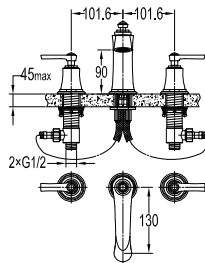

FCP 7331

Liberty single lever monobloc basin mixer

- knitted hoses, 40cm, 1/2"
- brass
- luxury gold

FCP 7332

Liberty single lever monobloc basin mixer

- knitted hoses, 40cm, 1/2"
- brass
- luxury gold

FCP 7336