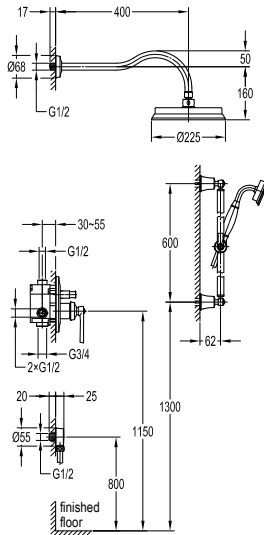

FCP 7326

FCP 7323 + RSP 7131 + SAP 7111 +
HSP 7111 + SLP 7501 + FLP 7202 +
SOP 7105

**Liberty single lever concealed shower mixer
with rainshower and handshower**

- designed to run 2 outlets with volume control
- 2 inlets, 1/2"
- 1 outlet, 1/2"
- 1 outlet, 3/4"
- brass rainshower, Ø22.5cm
- 1-mode handshower
- easy clean shower spray
- PVC flexible hose, revolflex 360°, 150cm, 1/2"
- brass handshower
- height adjustable handshower holder
- overhead shower angle adjustable
- brass
- luxury gold