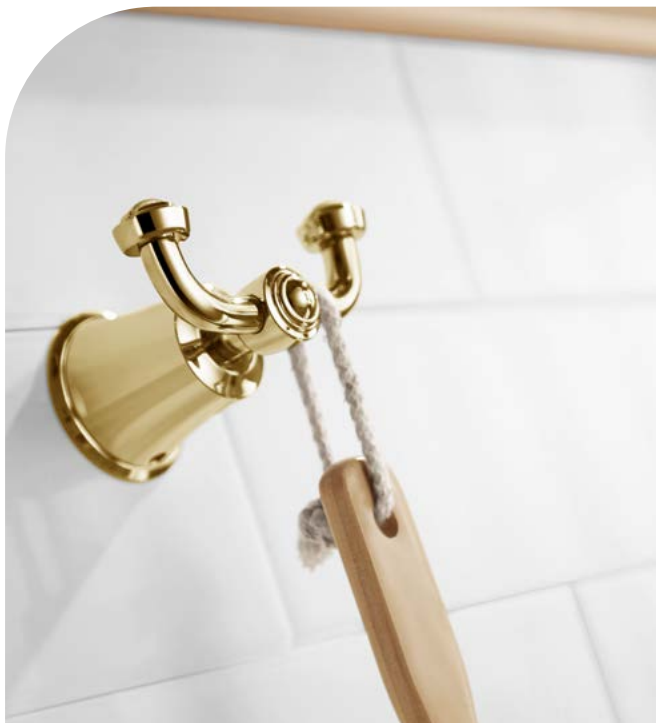

FCP 7336

Liberty two-handle 8" basin mixer
Brass - Luxury gold

FCP 7332

Liberty single lever monobloc basin mixer
Brass - Luxury gold

FCP 7306

Liberty 5-hole bath/shower mixer deck-mounted
Brass - Luxury gold