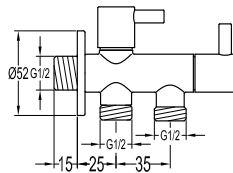

FCP 7378

Eolica 1/2" two-way triangle valve

- brass
- luxury gold