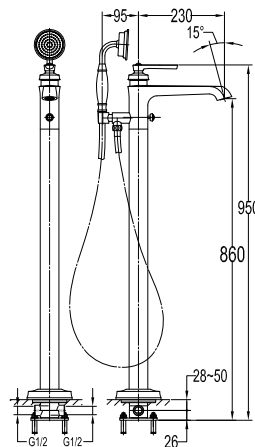

FCP 7305

Liberty single lever bath/shower mixer floor-mounted

- 1-mode handshower
- easy clean shower spray
- PVC flexible hose, revoflex 360°, 150cm, 1/2"
- brass handshower
- pedestal with turnable adjustment
- brass
- luxury gold