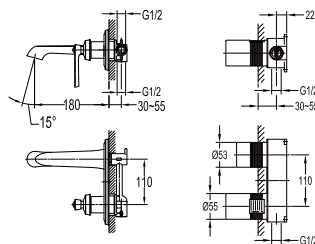

FCP 8335

Liberty single lever concealed basin mixer

- solid brass construction
- brass
- oil rubbed bronze