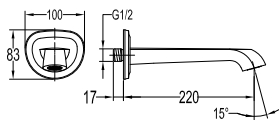

SPP 8111

Brass bath or basin spout

- 1/2" connection
- brass
- oil rubbed bronze