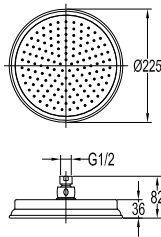

RSP 8131 + SAP 8111

Shower arm and rainshower wall-mounted

- 1/2" connection
- brass rainshower, Ø22.5cm
- easy clean shower spray
- overhead shower angle adjustable
- brass
- oil rubbed bronze

RSP 8131 + SAP 8121

Shower arm and rainshower ceiling-mounted

- 1/2" connection
- brass rainshower, Ø22.5cm
- easy clean shower spray
- overhead shower angle adjustable
- brass
- oil rubbed bronze

RSP 8131

8" brass rainshower