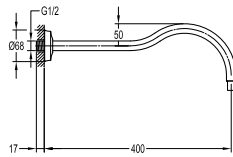

Shower arm and rainshower ceiling-mounted

- 1/2" connection
- brass rainshower, Ø22.5cm
- easy clean shower spray
- overhead shower angle adjustable
- brass
- luxury gold

RSP 7131

8" brass rainshower

- 1/2" connection
- brass rainshower, Ø 22.5cm
- easy clean shower spray
- brass
- luxury gold

SPP 7111

Bath or basin spout

- 1/2" connection
- brass
- luxury gold

SOP 7105

Brass shower outlet elbow

- for shower hose with a 1/2" connection
- brass
- luxury gold

SAP 7111

Shower arm wall-mounted