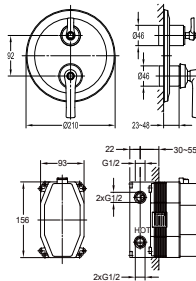

FCP 8324

Liberty single lever concealed 5-way bath/shower mixer with diverter

- 3-way diverter with volume control
- 2 inlets / 3 outlets, 1/2"
- brass
- oil rubbed bronze