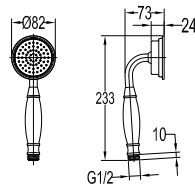

HSP 8111

Brass handshower

- easy clean shower spray
- brass
- oil rubbed bronze