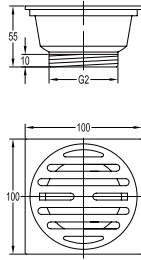

- brass shower head, full brass component
- brass flexible hose, revolflex 360°, 120cm, 1/2"
- full brass connector
- brass holder
- oil rubbed bronze

Bathroom Oil Rubbed Bronze

FDP 8301

Floor drain

- anti odour
- anti rat and roach
- pipe size: 2" - 3½"
- brass
- oil rubbed bronze