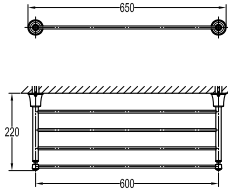

BAP 8405

Liberty brass towel shelf 600mm

- brass
- oil rubbed bronze