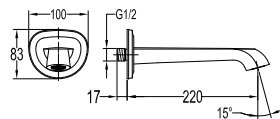

Shower arm and rainshower ceiling-mounted

- 1/2" connection
- brass rainshower, Ø22.5cm
- easy clean shower spray
- overhead shower angle adjustable
- brass
- luxury gold

RSP 7131

8" brass rainshower

- 1/2" connection
- brass rainshower, Ø 22.5cm
- easy clean shower spray
- brass
- luxury gold