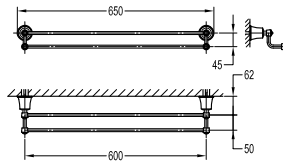

- brass
- oil rubbed bronze

BAP 8407

Liberty brass towel shelf 600mm

- brass
- oil rubbed bronze

BAP 8405

Liberty brass towel shelf 600mm

- brass
- oil rubbed bronze

BAP 8403