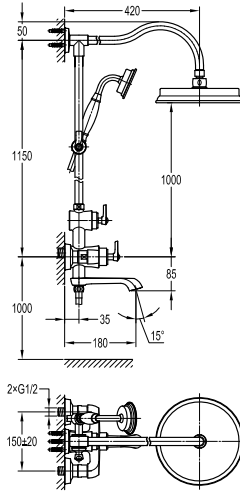

Liberty single lever shower mixer with handshower set

- for shower hose with a 1/2" connection
- 1-mode handshower
- easy clean shower spray
- PVC flexible hose, revolflex 360°, 150cm, 1/2"
- brass handshower
- height adjustable handshower holder
- brass
- luxury gold