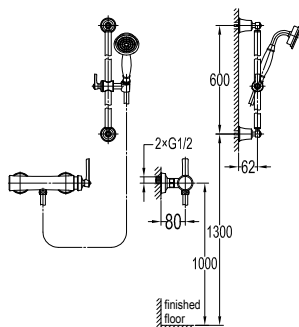

FCP 7312 + HSP 7111 + SLP 7501 + FLP 7202

Liberty single lever shower mixer with handshower set

- for shower hose with a 1/2" connection
- 1-mode handshower
- easy clean shower spray
- PVC flexible hose, revolflex 360°, 150cm, 1/2"
- brass handshower
- height adjustable handshower holder
- brass
- luxury gold