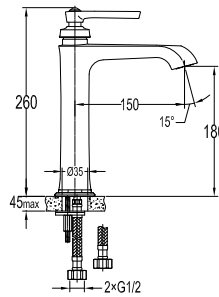

FCP 7332

Liberty single lever monobloc basin mixer

- knitted hoses, 40cm, 1/2"
- brass
- luxury gold