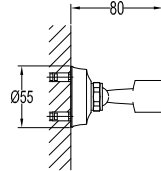

HHP 7202

Brass handshower holder

- universal coupling
- angle-adjustable
- brass
- luxury gold