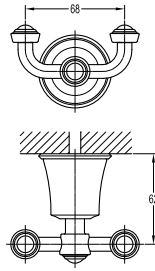

BAP 7414

Liberty brass robe hook

- brass
- luxury gold