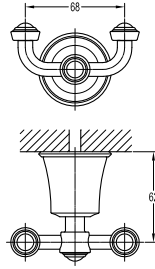

Bathroom Oil Rubbed Bronze

BAP 8414

Liberty brass robe hook

- brass
- oil rubbed bronze