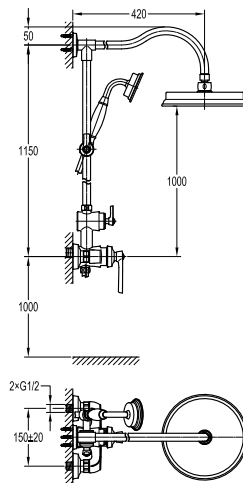

FCP 8303

Liberty single lever bath/shower mixer with rainshower

- brass rainshower, Ø22.5cm
- 1-mode handshower
- easy clean shower spray
- PVC flexible hose, revolflex 360°, 150cm, 1/2"
- brass handshower
- overhead shower angle adjustable
- brass
- oil rubbed bronze

FCP 8313

Liberty single lever shower mixer with rainshower

- brass rainshower, Ø22.5cm
- 1-mode handshower
- easy clean shower spray
- PVC flexible hose, revolflex 360°, 150cm, 1/2"
- brass handshower
- overhead shower angle adjustable
- brass
- oil rubbed bronze