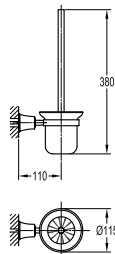

BAP 8413

Liberty toilet brush & holder

- brass
- oil rubbed bronze