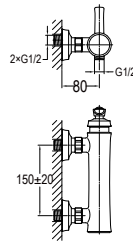

- solid brass construction
- brass
- oil rubbed bronze

Liberty Oil Rubbed Bronze

FCP 8306

Liberty 5-hole bath/shower mixer deck-mounted

- 1-mode brass handshower
- easy clean shower spray
- brass flexible hose, revolflex 360°, 180cm
- brass handshower
- brass
- oil rubbed bronze