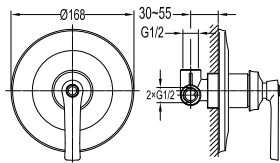

FCP 8321

Liberty single lever concealed 3-way shower/basin mixer without diverter

- designed to run 1 outlet with volume control
- 2 inlets / 1 outlet, 1/2"
- brass
- oil rubbed bronze