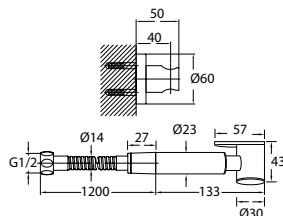

TSP 8301

Brass toilet shower set

- brass shower head, full brass component
- brass flexible hose, revolflex 360°, 120cm, 1/2"
- full brass connector
- brass holder
- oil rubbed bronze