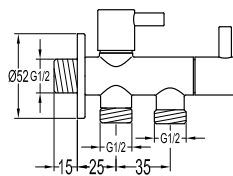

FCP 8378

Eolica 1/2" two-way triangle valve

- brass
- oil rubbed bronze