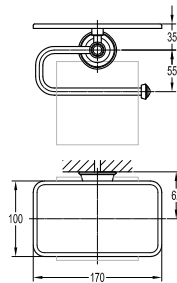

BAP 7422

Liberty brass toilet roll holder

- brass
- luxury gold