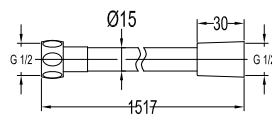

FLP 8202

PVC flexible hose

- 1/2" connection
- length: 150cm
- PVC
- revolflex 360°
- oil rubbed bronze