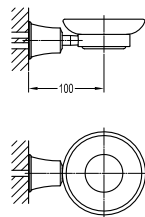

Liberty brass double towel bar 600mm

- brass
- oil rubbed bronze

BAP 8401

Liberty brass single towel bar 600mm

- brass
- oil rubbed bronze

BAP 8417

Liberty brass soap dish

- brass
- oil rubbed bronze