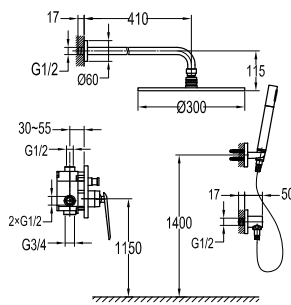

FCP 7627

Callista single lever concealed shower mixer with rainshower and handshower

- 2 inlets 1/2", 1 outlet 1/2", 1 outlet 3/4"
- brass Air-Injection shower head, Ø30cm
- Air-Injection shower technology
- 1-mode handshower
- easy clean shower spray
- PVC flexible hose, revolflex 360°, 150cm, 1/2"
- brass
- everose gold