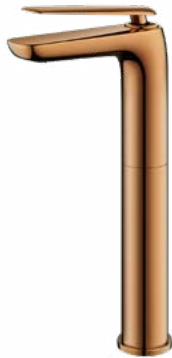

---

FCP 7611  
Callista single lever shower mixer  
Brass - Everose gold

---

FCP 7611  
Callista single lever bath/shower mixer  
Brass - Everose gold

---

BAP 7601

**Callista brass single towel bar 600mm**  
Brass - Everose gold

---

BAP 7607

**Callista brass towel shelf 600mm**  
Brass - Everose gold

---

BAP 7614

**Callista brass robe hook**  
Brass - Everose gold

---

BAP 7615

**Callista brass toilet roll holder**  
Brass - Everose gold

**FCP 7631**

**Callista single lever monobloc basin mixer**

- knitted hoses, 40cm, 1/2"
- brass
- everose gold

**FCP 7633**

**Callista single lever monobloc basin mixer**

- knitted hoses, 40cm, 1/2"
- brass
- everose gold

**FCP 7634 \***

**Callista single lever bidet mixer**

- knitted hoses, 40cm, 1/2"
- brass
- everose gold

**FCP 7636**

**Callista two-handle 8" basin mixer**