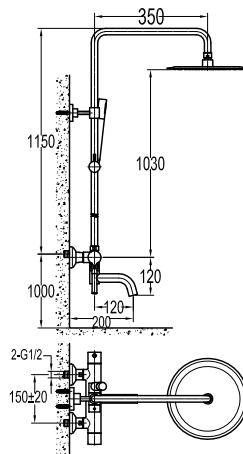

FCP 7608

1. **Callista thermostatic bath/shower mixer with rainshower**
2. thermostatic cartridge, anti-scald 38°C safety stop
   - brass Air-Injection shower head, Ø18.7cm
   - Air-Injection shower technology
   - height adjustable handshower holder
   - 1-mode handshower
   - easy clean shower spray
   - PVC flexible hose, revoflex 360°, 150cm, 1/2"
   - brass
   - everose gold