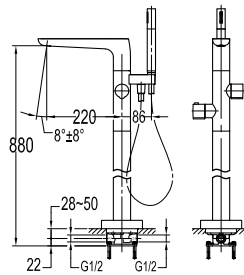

**FCP 7611 \***

**Callista single lever shower mixer**

- for shower hose with a 1/2" connection
- brass
- everose gold

**FCP 7601**

**Callista single lever bath/shower mixer**

- designed to run 2 outlets
- for shower hose with a 1/2" connection
- brass
- everose gold