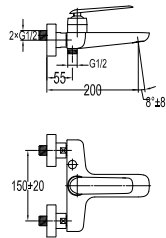

FCP 7601

Callista single lever bath/shower mixer

- designed to run 2 outlets
- for shower hose with a 1/2" connection
- brass
- everose gold