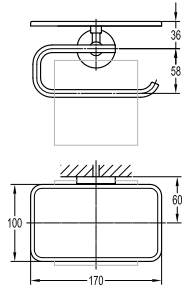

Bathroom PVD Everose Gold

BAP 7622

Callista brass toilet roll holder

- brass
- everose gold

BAP 7615

Callista brass toilet roll holder

- brass
- everose gold

BAP 7614

Callista brass robe hook

1. brass
   - everose gold
2. ---