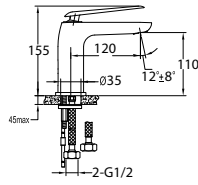

FCP 7631

Callista single lever monobloc basin mixer

- knitted hoses, 40cm, 1/2"
- brass
- everose gold