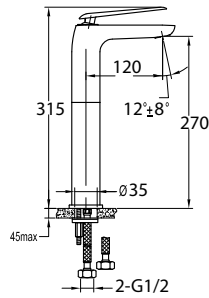

**Callista brass toilet roll holder**  
Brass - Everose gold

**FCP 7631**

**Callista single lever monobloc basin mixer**

- knitted hoses, 40cm, 1/2"
- brass
- everose gold

**FCP 7633**

**Callista single lever monobloc basin mixer**