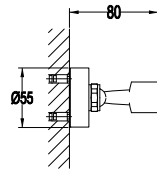

HHP 7201

Brass handshower holder

- universal coupling
- angle-adjustable
- brass
- everose gold