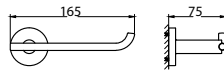

BAP 7615

Callista brass toilet roll holder

- brass
- everose gold