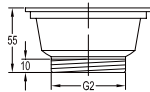

- 1/2" connection
- length: 150cm
- brass
- revolflex
- everose gold

**TSP 7601**

**Brass toilet shower set**

- brass shower head, full brass component
- brass flexible hose, revolflex 360°, 120cm, 1/2"
- full brass connector
- brass holder
- everose gold