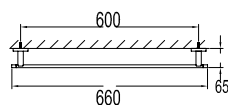

- brass
- everose gold

**BAP 7605**

**Callista brass towel shelf 600mm**

- brass
- everose gold

**BAP 7603**

**Callista brass double towel bar 600mm**

- brass
- everose gold

**BAP 7601**