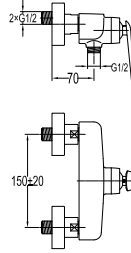

FCP 7611 *

Callista single lever shower mixer

- for shower hose with a 1/2" connection
- brass
- everose gold