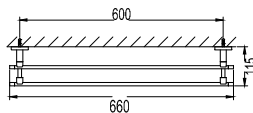

BAP 7603

Callista brass double towel bar 600mm

- brass
- everose gold