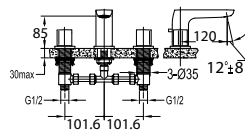

FCP 7636

Callista two-handle 8" basin mixer

- brass
- everose gold