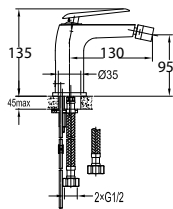

FCP 7634 *

Callista single lever bidet mixer

- knitted hoses, 40cm, 1/2"
- brass
- everose gold