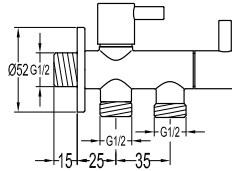

FCP 7678

Eolica 1/2" two-way triangle valve

- brass
- everose gold