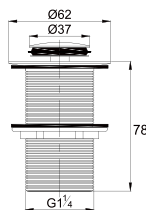

WTP 7611

Brass pop-up waste (without overflow)

- brass
- everose gold