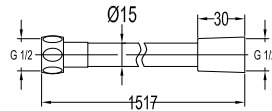

FLP 7205

1. **PVC flexible hose**
2. 1/2" connection
   - length: 150cm
   - PVC
   - revoflex 360°
   - everose gold