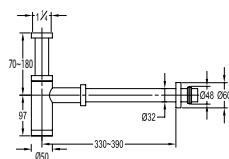

BTP 7601

Brass basin bottle-trap (with pop-up pipe) with checkout

- brass
- everose gold