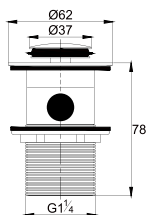

WTP 7601

Brass pop-up waste (with overflow)

- brass
- everose gold