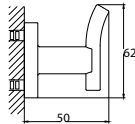

BAP 7614

Callista brass robe hook

1. brass
   - everose gold
2. ---