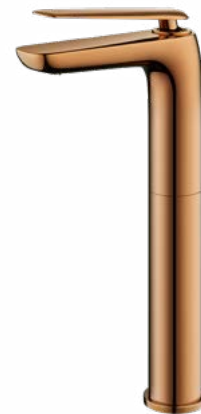

# PVD EVEROSE GOLD

## Series

---

FCP 7631

**Callista single lever monobloc basin mixer**  
Brass - Everose gold

FCP 7636

**Callista two-handle 8" basin mixer**  
Brass - Everose gold

---

# ADVOCATING COMFORTABLE USER EXPERIENCE

The design of streamlined handle makes the faucet easy to open, incisively expressing the constant pursue of comfort experience.

---

FCP 7633

**Callista single lever monobloc basin mixer  
Brass - Everose gold**

---

FCP 7606

**Callista 5-hole bath/shower mixer deck-mounted  
Brass - Everose gold**

---

FCP 7634

**Callista single lever bidet mixer  
Brass - Everose gold**

HSP 7101

**Brass handshower**  
**Brass - Everose gold**