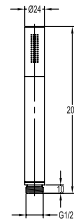

HSP 7101

1. **Brass handshower**
- 1-mode handshower
  - brass
  - everose gold