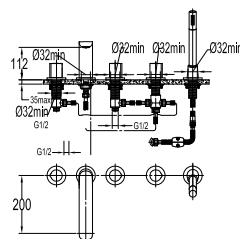

FCP 7606

Callista 5-hole bath/shower mixer deck-mounted

- 1-mode brass handshower
- easy clean shower spray
- brass flexible hose, revolflex 360°, 180cm
- brass handshower
- brass
- everose gold