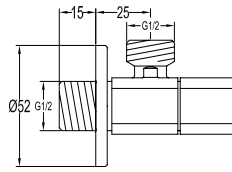

FCP 7677

Gallant 1/2" triangle valve

- brass
- everose gold