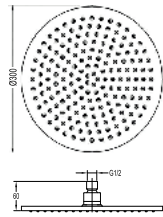

RSP 7622

12" Brass rainshower

- 1/2" connection
- brass rainshower, Ø 30cm
- easy clean shower spray
- brass
- everose gold