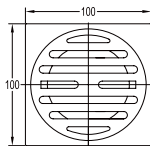

- 1/2" connection
- length: 150cm
- brass
- revolflex
- everose gold

**TSP 7601**

**Brass toilet shower set**

- brass shower head, full brass component
- brass flexible hose, revolflex 360°, 120cm, 1/2"
- full brass connector
- brass holder
- everose gold