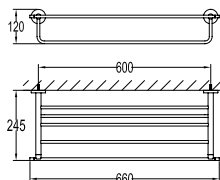

**WTP 7601**

**Brass pop-up waste (with overflow)**

- brass
- everose gold

**WTP 7611**

**Brass pop-up waste (without overflow)**

- brass
- everose gold

**BAP 7607**

**Callista brass towel shelf 600mm**