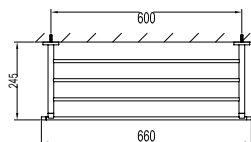

BAP 7605

Callista brass towel shelf 600mm

- brass
- everose gold