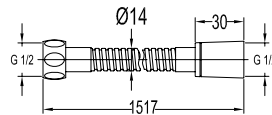

FLP 7103

Brass flexible hose

- 1/2" connection
- length: 150cm
- brass
- revolflex
- everose gold