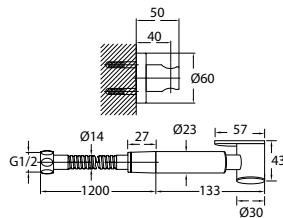

- 1/2" connection
- length: 150cm
- brass
- revolflex
- everose gold

**TSP 7601**

**Brass toilet shower set**

- brass shower head, full brass component
- brass flexible hose, revolflex 360°, 120cm, 1/2"
- full brass connector
- brass holder
- everose gold