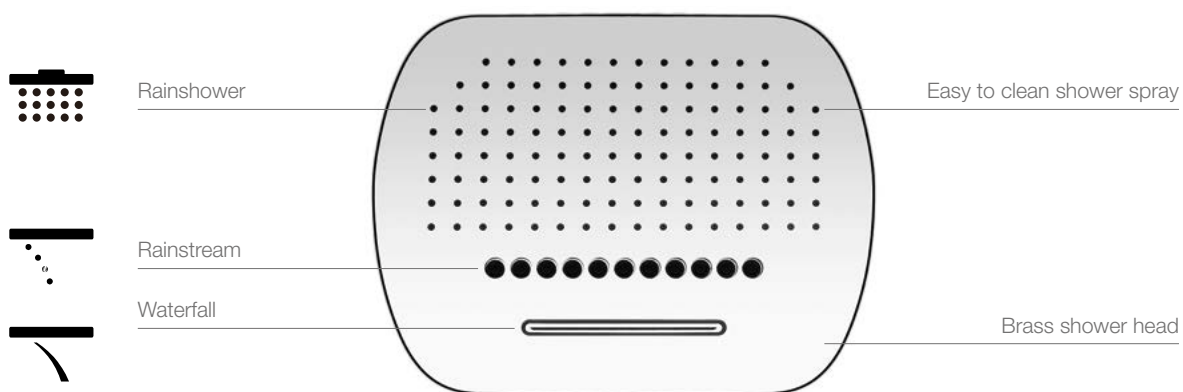

Italian IMR gravity casting to produce fine faucet bodies in whole piece with smooth inner surface and high density of brass.

Automatic CNC machining centers to ensure high precision of inner structure.

By the smart mechanic motion of Pro-Click®, just one click and enjoy the shower. Each water flow is controlled independently. The 45mm high-flow cartridge can deliver various water flows simultaneously, thus a spa is on.

SENSATIONAL EXPERIENCE IN ALL DIMENSIONS

PRO-CLICK® SHOWER SYSTEM

ENJOY SHOWER THROUGH MULTIPLE WAYS

Whether you like a through Air-Injection shower, a brand new rainstream massage, or a natural waterfall, all can be easily achieved through the Pro-Click® push button. Moreover, three outlets can be operated simultaneously.

Waterfall

Plentiful water flows off weariness after a long day. Widened outlet offers a natural shower experience.

Rainstream

Brand new rainstream is powered by German water-saving aerator technology. It has eleven outlets skin to rain drops falling from tile roof.