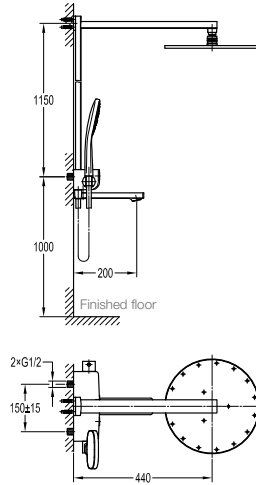

FCP 3107 

Atlanta thermostatic bath/shower mixer with Pro-Click-3 buttons

- thermostatic cartridge, anti-scald 38°C safety stop
- Air-Injection shower technology
- brass shower head, Ø30cm
- ABS handshower, 3-mode
- PVC flexible hose, revolflex 360°, 150cm, 1/2"
- swivel bath spout
- brass
- chrome