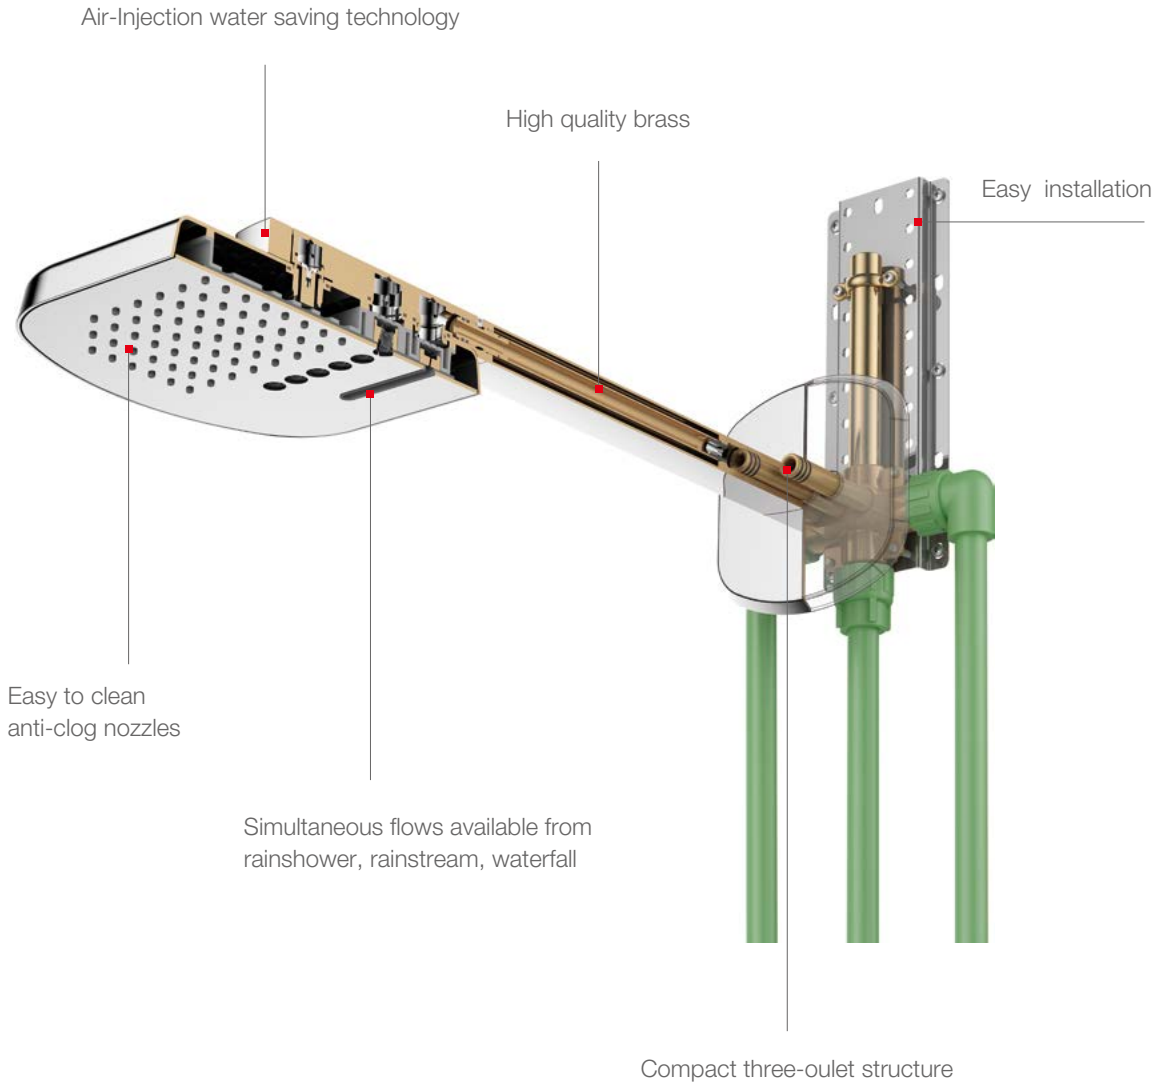

Italian IMR gravity casting to produce fine faucet bodies in whole piece with smooth inner surface and high density of brass.

Automatic CNC machining centers to ensure high precision of inner structure.

By the smart mechanic motion of Pro-Click®, just one click and enjoy the shower. Each water flow is controlled independently. The 45mm high-flow cartridge can deliver various water flows simultaneously, thus a spa is on.

SENSATIONAL EXPERIENCE IN ALL DIMENSIONS

PRO-CLICK® SHOWER SYSTEM

ENJOY SHOWER THROUGH MULTIPLE WAYS

Whether you like a through Air-Injection shower, a brand new rainstream massage, or a natural waterfall, all can be easily achieved through the Pro-Click® push button. Moreover, three outlets can be operated simultaneously.

Rainshower

The design of rainshower outlet fully helps saving water, without reducing any comfort of shower, achieving an efficient water usage.

The thermostatic Pro-Click® shower set in Atlanta series is equipped with various modes including Air-Injection rainshower, hand shower and spout. Simply a click would start immediately a favourite shower mode. The design of swivel spout effectively saves space while offering shower comfort.