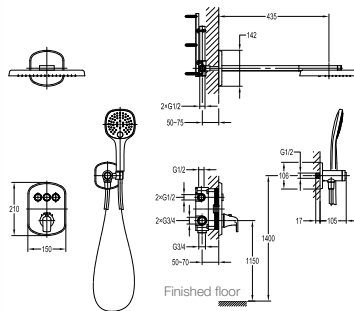

Rainshower

The design of rainshower outlet fully helps saving water, without reducing any comfort of shower, achieving an efficient water usage.

The thermostatic Pro-Click® shower set in Atlanta series is equipped with various modes including Air-Injection rainshower, hand shower and spout. Simply a click would start immediately a favourite shower mode. The design of swivel spout effectively saves space while offering shower comfort.

FCP 3107 

Atlanta thermostatic bath/shower mixer with Pro-Click-3 buttons

- thermostatic cartridge, anti-scald 38°C safety stop
- Air-Injection shower technology
- brass shower head, Ø30cm
- ABS handshower, 3-mode
- PVC flexible hose, revolflex 360°, 150cm, 1/2"
- swivel bath spout
- brass
- chrome