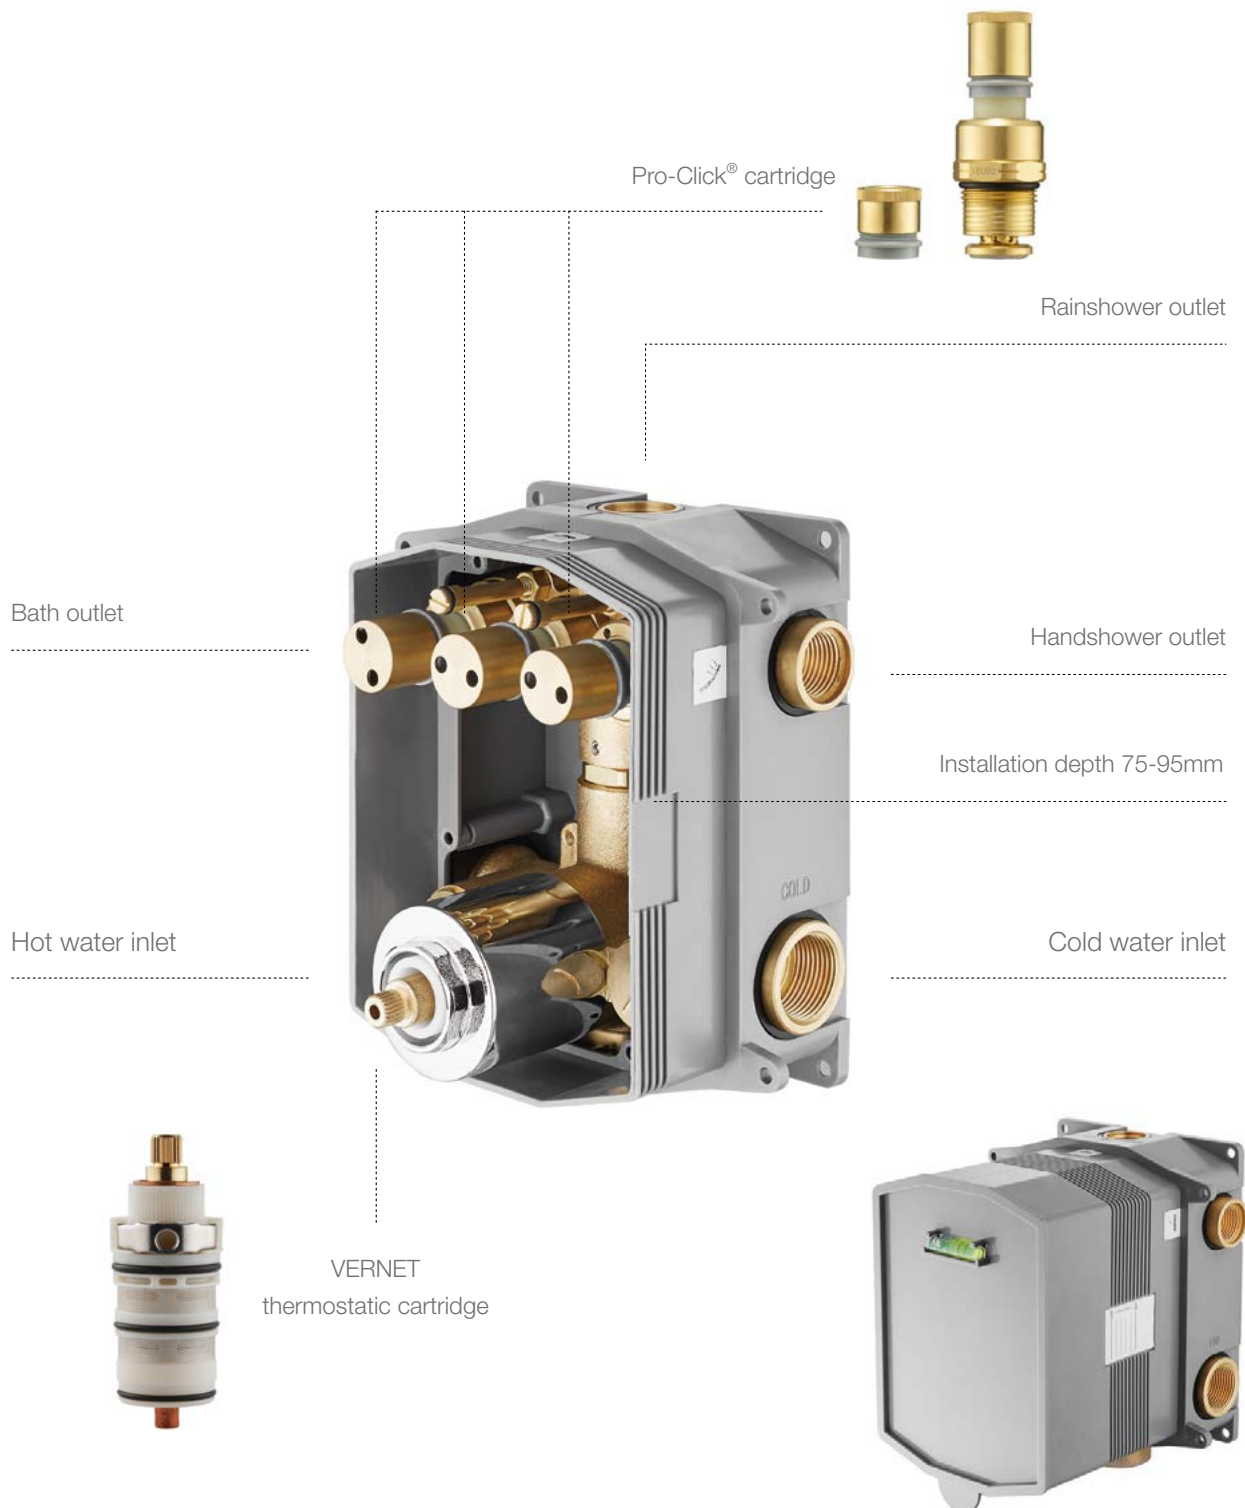

Italian IMR gravity casting to produce fine faucet bodies in whole piece with smooth inner surface and high density of brass.

Automatic CNC machining centers to ensure high precision of inner structure.

By the smart mechanic motion of Pro-Click®, just one click and enjoy the shower. Each water flow is controlled independently. The 45mm high-flow cartridge can deliver various water flows simultaneously, thus a spa is on.

FCP 3107 

Atlanta thermostatic bath/shower mixer with Pro-Click-3 buttons

- thermostatic cartridge, anti-scald 38°C safety stop
- Air-Injection shower technology
- brass shower head, Ø30cm
- ABS handshower, 3-mode
- PVC flexible hose, revolflex 360°, 150cm, 1/2"
- swivel bath spout
- brass
- chrome

FCP 3128 

Atlanta thermostatic concealed shower mixer with Pro-Click-4 buttons

- thermostatic cartridge, anti-scald 38°C safety stop
- 3-mode brass rainshower with waterfall and rain stream
- 2 inlets 3/4", 3 outlets 1/2", 1 outlet 3/4"
- brass shower head
- ABS handshower, 3-mode
- PVC flexible hose, revolflex 360°, 150cm, 1/2"
- brass
- chrome