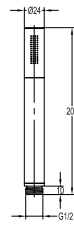

HSP 9301

Brass handshower 2-spray

- 2-mode brass handshower
- brass
- matte black