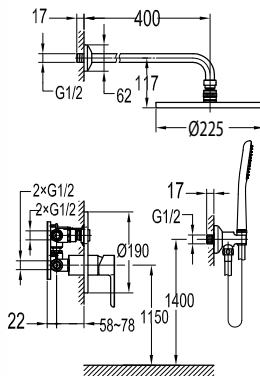

HSP 3301

Brass handshower 2-spray

- 2-mode handshower
- brass
- chrome

FCP 3326

Aleena single lever concealed shower mixer with rainshower

- brass handle with porcelain decoration
- 2 inlets / 1 outlet, 1/2"
- air-injection shower technology
- ABS shower head Ø22.5cm
- easy clean shower spray
- overhead shower angle adjustable
- brass
- chrome