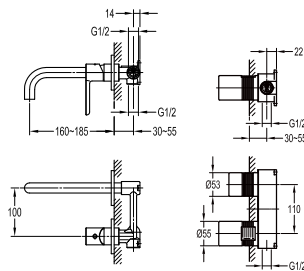

FCP 7835

Aleena single lever concealed basin mixer

- brass handle with porcelain decoration
- solid brass construction
- brass
- satin gold