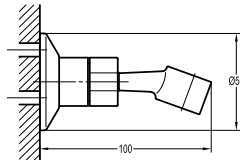

HHP 9301

Handshower holder

- universal coupling
- brass
- matte black