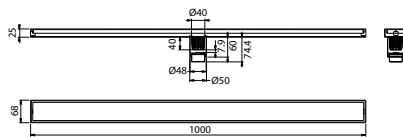

FDP 5108

Floor drain linear 80cm

- tile insert reversible
- flood resistant
- anti odour
- anti rat and roach
- pipe size: minimum 1½"
- SUS 304
- satin stainless steel

FDP 5110

Floor drain linear 100cm

- tile insert reversible
- flood resistant
- anti odour
- anti rat and roach
- pipe size: minimum 1½"
- SUS 304
- satin stainless steel