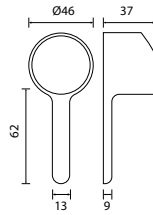

HDP 9303

Handle Aleena series L

- compatible with FCP 9308
- brass
- matte black