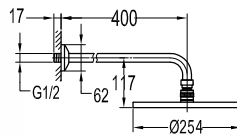

FCP 7827

Aleena single lever concealed shower mixer with Pro-Click-2 buttons

- brass handle with porcelain decoration
- 2 inlets 1/2", 2 outlets 1/2" with Pro-Click
- air-injection shower technology
- brass shower head Ø25,4cm
- easy clean shower spray
- 2-mode brass handshower
- PVC flexible hose, revolflex 360°, 150cm, 1/2"
- overhead shower angle adjustable
- brass
- satin gold