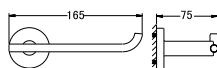

Aleena brass towel shelf 600mm
 · brass
 · matte black

BAP 9303

Aleena brass double towel bar 600mm
 · brass
 · matte black

BAP 9301

Aleena brass single towel bar 600mm
 · brass
 · matte black

BAP 9314

Aleena brass robe hook
 · brass
 · matte black