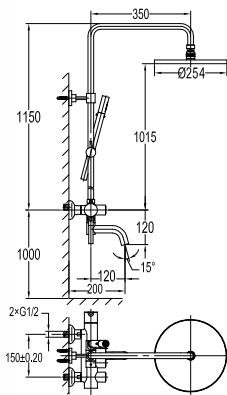

- compatible with FCP 9327
- brass
- matte black

HDP 9305

Handle Aleena series 2X

- compatible with FCP 9336
- brass
- matte black

FCP 9305

Aleena single lever bath/shower mixer floor-mounted

- brass handle with porcelain decoration
- 2-mode brass handshower
- PVC flexible hose, revolflex 360°, 150cm, 1/2"
- brass
- matte black