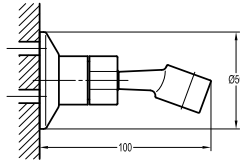

HHP 7801

Handshower holder

- universal coupling
- brass
- satin gold