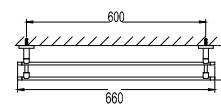

BAP 9303

Aleena brass double towel bar 600mm
· brass
· matte black