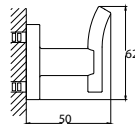

BAP 7814

Aleena brass robe hook

- brass
- satin gold