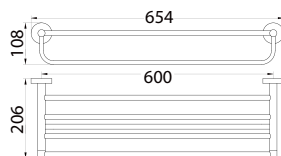

BAP 9207

Dakota towel shelf 600mm

- brass + SUS 304
- matte black