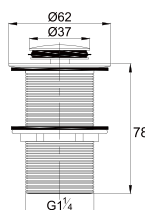

BTP 9201

Brass basin bottle-trap (with pop-up pipe) with checkout

- brass
- matte black

WTP 9201

Brass pop-up waste (with overflow)

- brass
- matte black

WTP 9211

Brass pop-up waste (without overflow)