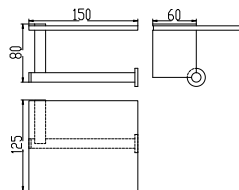

BAP 4111

Teramo toilet roll holder

- brass + SUS 304
- matte black