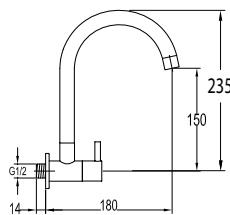

- 1/2" connection
- length: 150cm
- PVC
- revoflex 360°
- satin gold

FCP 7878

Eolica 1/2" two-way triangle valve

- brass
- satin gold

FCP 7861

Eolica 1/2" pillar sink tap

- brass
- satin gold

FCP 7862