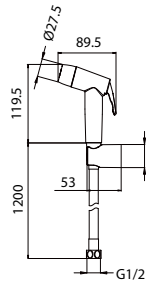

TSP 3103

Toilet shower set 2-spray

- 2-mode shower head
- PVC flexible hose, revolflex 360°, 120cm, 1/2"
- full brass connector
- ABS
- matte black