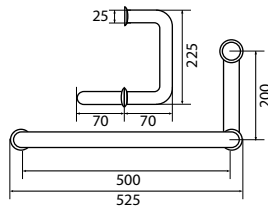

- brass
- chrome

WTP 2201

Brass pop-up waste (with overflow)

- brass
- chrome

WTP 2311

Brass pop-up waste (without overflow)

- brass
- chrome

SHP 2201