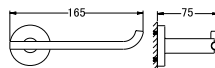

BAP 7801

Aleena brass single towel bar 600mm

- brass
- satin gold

BAP 7814

Aleena brass robe hook

- brass
- satin gold

BAP 7815

Aleena brass toilet roll holder