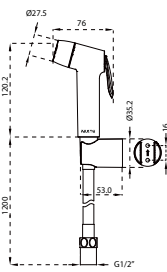

- brass
- chrome

FLP 1302

Silverlux flexible hose

- 1/2" connection
- length: 150cm
- PVC
- revolflex 360°
- chrome

TSP 3101

Toilet shower set 2-spray

- 2-mode shower head
- PVC flexible hose, revolflex 360°, 120cm, 1/2"
- full brass connector
- ABS
- chrome