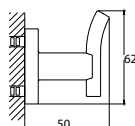

Aleena brass towel shelf 600mm
 · brass
 · matte black

BAP 9303

Aleena brass double towel bar 600mm
 · brass
 · matte black

BAP 9301

Aleena brass single towel bar 600mm
 · brass
 · matte black

BAP 9314

Aleena brass robe hook
 · brass
 · matte black