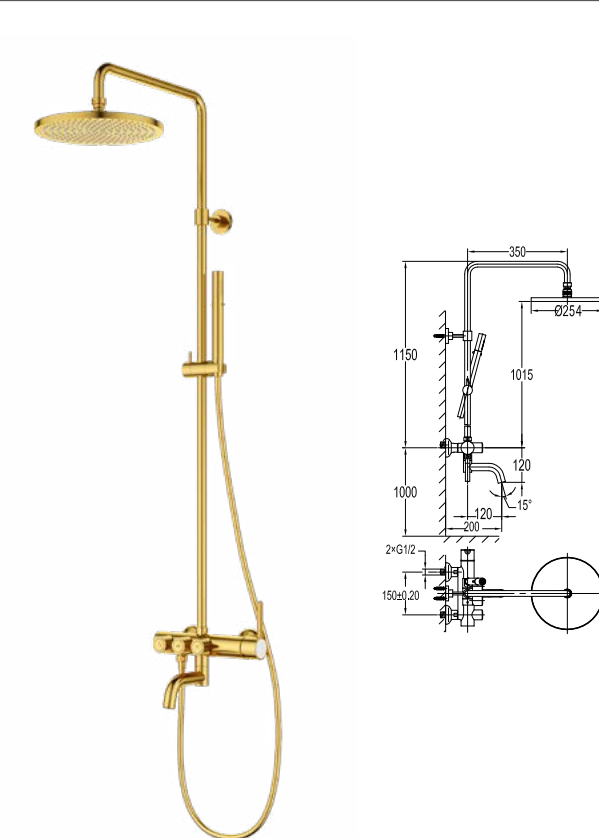

FCP 7801

Aleena single lever bath/shower mixer

- design to run 2 outlet with Pro-Click
- brass handle with porcelain decoration
- for shower hose a 1/2" connection
- swivel bath spout 180°
- brass
- satin gold

FCP 7805

Aleena single lever bath/shower mixer floor-mounted

- brass handle with porcelain decoration
- 2-mode brass handshower
- PVC flexible hose, revolflex 360°, 150cm, 1/2"
- brass
- satin gold

FCP 7808

Aleena single lever bath/shower mixer with Pro-Click-3 buttons

- design to run 3 outlets with Pro-Click
- brass handle with porcelain decoration
- air-injection shower technology
- swivel bath spout 180°
- brass shower head Ø25.4cm
- easy clean shower spray
- 2-mode brass handshower
- PVC flexible hose, revolflex 360°, 150cm, 1/2"
- overhead shower angle adjustable
- brass
- satin gold

FCP 7826

Aleena single lever concealed shower mixer with rainshower

- brass handle with porcelain decoration
- 2 inlets / 1 outlet, 1/2"
- air-injection shower technology
- brass shower head Ø25,4 cm
- easy clean shower spray
- overhead shower angle adjustable
- brass
- satin gold