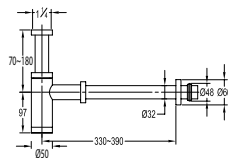

BTP 7801

Brass basin bottle-trap (with pop-up pipe) with checkout

- brass
- satin gold