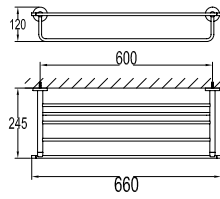

BAP 7807

Aleena brass towel shelf 600mm

- brass
- satin gold