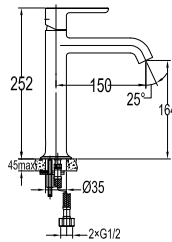

- brass handle with porcelain decoration
- knitted hoses, 40cm, 1/2"
- brass
- satin gold

FCP 7832

Aleena single lever monobloc basin mixer

- brass handle with porcelain decoration
- knitted hoses, 40cm, 1/2"
- brass
- satin gold