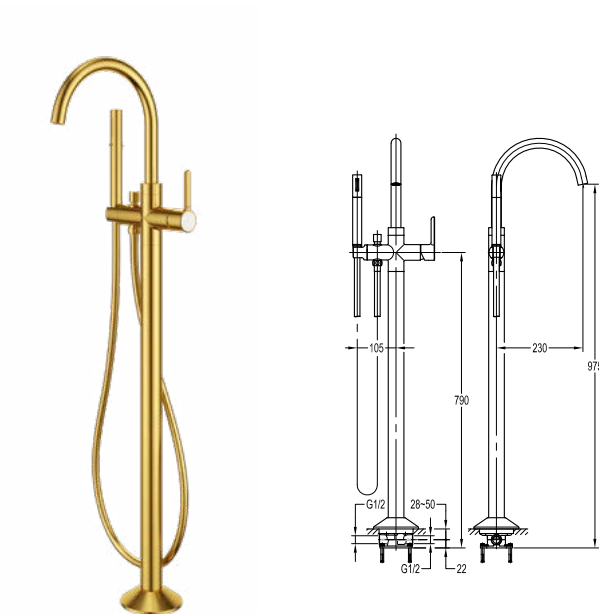

FCP 7836

Aleena two-handle 8" basin mixer

- brass handle with porcelain decoration
- brass
- satin gold

FCP 7835

Aleena single lever concealed basin mixer

- brass handle with porcelain decoration
- solid brass construction
- brass
- satin gold

FCP 7801

Aleena single lever bath/shower mixer

- design to run 2 outlet with Pro-Click
- brass handle with porcelain decoration
- for shower hose a 1/2" connection
- swivel bath spout 180°
- brass
- satin gold

FCP 7805

Aleena single lever bath/shower mixer floor-mounted

- brass handle with porcelain decoration
- 2-mode brass handshower
- PVC flexible hose, revolflex 360°, 150cm, 1/2"
- brass
- satin gold

FCP 7808

Aleena single lever bath/shower mixer with Pro-Click-3 buttons

- design to run 3 outlets with Pro-Click
- brass handle with porcelain decoration
- air-injection shower technology
- swivel bath spout 180°
- brass shower head Ø25.4cm
- easy clean shower spray
- 2-mode brass handshower
- PVC flexible hose, revolflex 360°, 150cm, 1/2"
- overhead shower angle adjustable
- brass
- satin gold