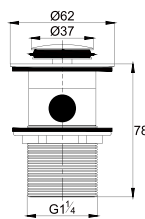

WTP 9201

Brass pop-up waste (with overflow)

- brass
- matte black