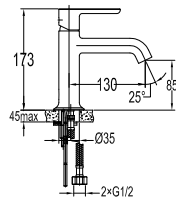

FCP 7831

Aleena single lever monobloc basin mixer

- brass handle with porcelain decoration
- knitted hoses, 40cm, 1/2"
- brass
- satin gold