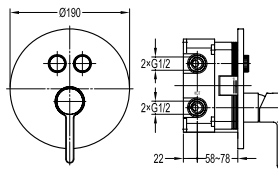

FCP 3325 *

Aleena single lever concealed mixer with Pro-Click- 2 buttons with smart box and flow adjustable

- brass handle with porcelain decoration
- 2 inlets 1/2", 2 outlets 1/2" with Pro-Click
- flow adjustable
- brass
- chrome