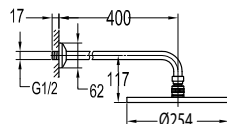

FCP 9326

Aleena single lever concealed shower mixer with rainshower

- brass handle with porcelain decoration
- 2 inlets / 1 outlet, 1/2"
- air-injection shower technology
- brass shower head Ø25.4cm
- easy clean shower spray
- overhead shower angle adjustable
- brass
- matte black