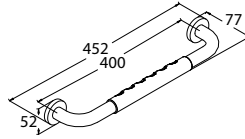

BAP 9224

Dakota bath grab bar with rubber

- brass + SUS 304
- matte black