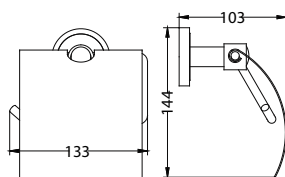

BAP 1515

Corina toilet roll holder

- brass + SUS 304
- chrome