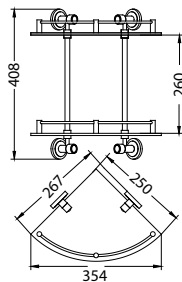

BAP 1527

Corina double corner glass shelf

- brass + SUS 304
- chrome