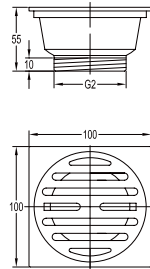

Eolica 1/2" wall sink tap

- brass
- satin gold

SHP 2202

Shower handle

- stainless steel SUS 304
- satin gold

FDP 7801

Floor drain

- anti odour
- anti rat and roach
- pipe size: 2" - 3½"
- brass
- satin gold