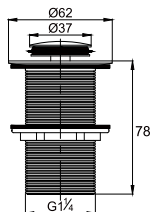

WTP 2311

Brass pop-up waste (without overflow)

- brass
- chrome