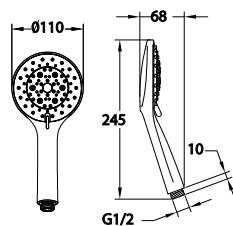

HSP 1502

ABS Handshower 5-spray

- 5-function handshower
- easy clean shower spray
- ABS
- chrome