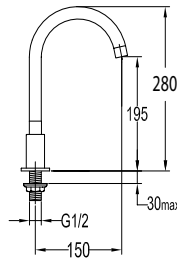

- 1/2" connection
- length: 150cm
- PVC
- revoflex 360°
- satin gold

FCP 7878

Eolica 1/2" two-way triangle valve

- brass
- satin gold

FCP 7861

Eolica 1/2" pillar sink tap

- brass
- satin gold

FCP 7862