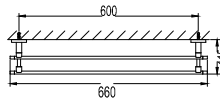

Aleena brass towel shelf 600mm

- brass
- satin gold

BAP 7805

Aleena brass towel shelf 600mm

- brass
- satin gold

BAP 7803

Aleena brass double towel bar 600mm

- brass
- satin gold