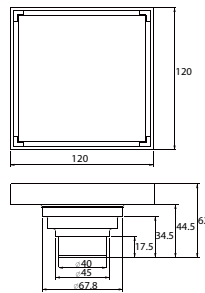

FDP 2102

Floor drain

- tile insert reversible
- flood resistant
- anti odour
- anti rat and roach
- pipe size: 1½" - 4"
- brass
- chrome