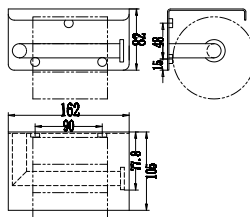

BAP 4211

Trento toilet roll holder

- SUS 304
- matte black