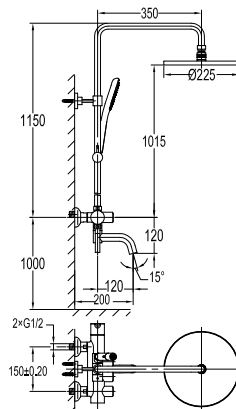

FCP 3308

Aleena single lever bath/shower mixer with Pro-Click-3 buttons

- design to run 3 outlets with Pro-Click
- brass handle with porcelain decoration
- swivel bath spout 180°
- ABS shower head Ø22.5cm
- easy clean shower spray
- 5-mode ABS handshower
- PVC flexible hose, revolflex 360°, 150cm, 1/2"
- overhead shower angle adjustable
- brass
- chrome

HSP 3301

Brass handshower 2-spray

- 2-mode handshower
- brass
- chrome