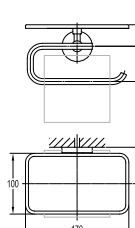

BAP 9322

Aleena brass toilet roll holder
· brass
· matte black