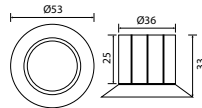

HDP 9305

Handle Aleena series 2X

- compatible with FCP 9336
- brass
- matte black