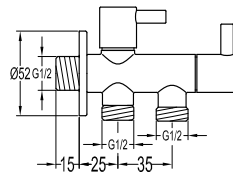

FLP 9202

PVC flexible hose

- 1/2" connection
- length: 150cm
- PVC
- revolflex 360°
- matte black

FLP 9101

Brass flexible hose

- 1/2" connection
- length: 150cm
- brass
- revolflex 360°
- matte black

FCP 9278