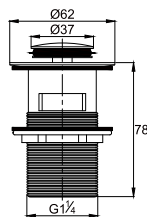

WTP 2201

Brass pop-up waste (with overflow)

- brass
- chrome