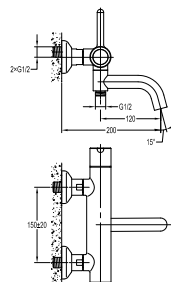

FCP 3301

Aleena single lever bath/shower mixer

- design to run 2 outlet with Pro-Click
- brass handle with porcelain decoration
- for shower hose a 1/2" connection
- swivel bath spout 180°
- brass
- chrome