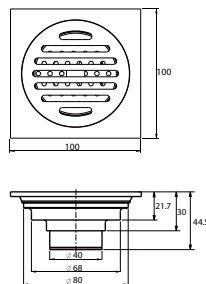

FDP 3101

Floor drain

- flood resistant
- anti odour
- anti rat and roach
- pipe size: 1½" - 3½"
- brass
- chrome