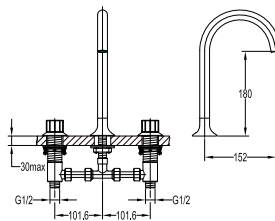

- brass handle with porcelain decoration
- knitted hoses, 40cm, 1/2"
- brass
- satin gold

FCP 7832

Aleena single lever monobloc basin mixer

- brass handle with porcelain decoration
- knitted hoses, 40cm, 1/2"
- brass
- satin gold