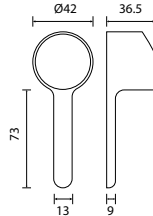

- brass
- satin gold

BAP 7822

Aleena brass toilet roll holder

- brass
- satin gold

Aleena Matte Black

HDP 9301

Handle Aleena series S

- compatible with FCP 9331 / 9332 / 9335
- brass
- matte black