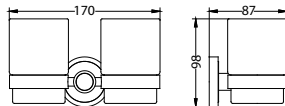

BAP 1511

Corina tumbler holder with glasses

- brass + SUS 304
- chrome