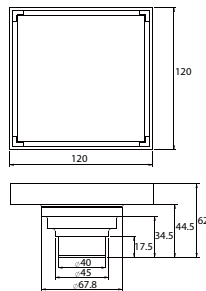

FDP 9102

Floor drain

- tile insert reversible
- flood resistant
- anti odour
- anti rat and roach
- pipe size: 1½" - 4"
- brass
- matte black