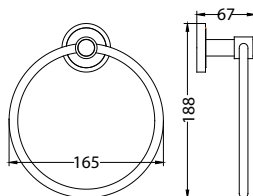

BAP 1516

Corina guest towel holder

- brass + SUS 304
- chrome