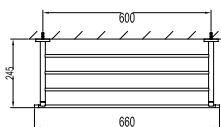

FDP 9103

Floor drain

- flood resistant
- anti odour
- anti rat and roach
- pipe size: 1½" - 3½"
- brass
- matte black

Bathroom Matte Black

BAP 9307

Aleena brass towel shelf 600mm
 · brass
 · matte black

BAP 9305