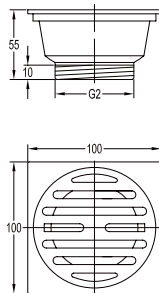

FDP 9201

Floor drain

- anti odour
- anti rat and roach
- pipe size: 2" - 3½"
- brass
- matte black