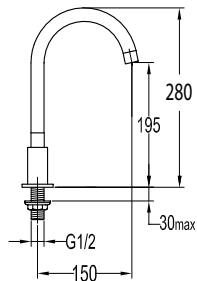

FCP 9261

Eolica 1/2" pillar sink tap

- brass
- matte black