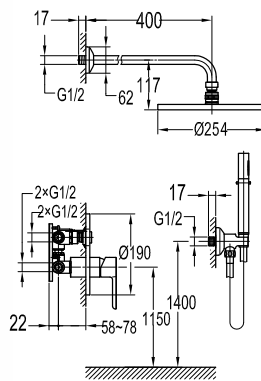

HSP 9301

Brass handshower 2-spray

- 2-mode brass handshower
- brass
- matte black

HHP 9301

Handshower holder

- universal coupling
- brass
- matte black

SAP 9337

Shower arm ceiling-mounted

- 1/2" connection
- brass
- matte black

FCP 9327

Aleena single lever concealed shower mixer with Pro-Click-2 buttons

- brass handle with porcelain decoration
- 2 inlets 1/2", 2 outlets 1/2" with Pro-Click
- air-injection shower technology
- brass shower head Ø25.4cm
- easy clean shower spray
- 2-mode brass handshower
- PVC flexible hose, revolflex 360°, 150cm, 1/2"
- overhead shower angle adjustable
- brass
- matte black