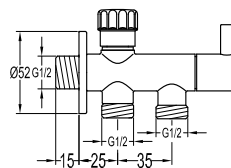

HHP 1202

Brass handshower holder

- universal coupling
- brass
- chrome

FCP 1877

Eolica 1/2" triangle valve

- brass
- chrome

FCP 1878

Eolica 1/2" two-way triangle valve