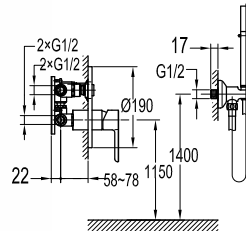

HSP 7801

Brass handshower 2-spray

- 2-mode brass handshower
- brass
- satin gold