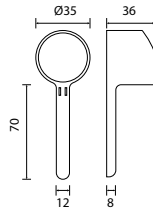

- brass
- satin gold

BAP 7822

Aleena brass toilet roll holder

- brass
- satin gold

Aleena Matte Black

HDP 9301

Handle Aleena series S

- compatible with FCP 9331 / 9332 / 9335
- brass
- matte black