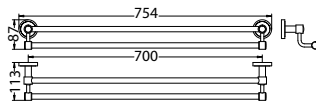

BAP 1504

Corina double towel bar 700mm

- brass + SUS 304
- chrome