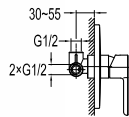

FCP 3326

Aleena single lever concealed shower mixer with rainshower

- brass handle with porcelain decoration
- 2 inlets / 1 outlet, 1/2"
- air-injection shower technology
- ABS shower head Ø22.5cm
- easy clean shower spray
- overhead shower angle adjustable
- brass
- chrome