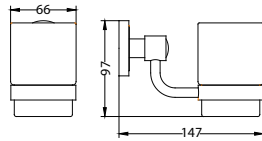

BAP 1510

Corina tumbler holder with glass

- brass + SUS 304
- chrome