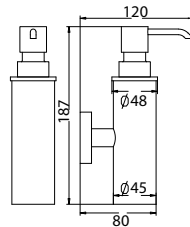

BAP 9233

Dakota soap dispenser

- brass
- matte black