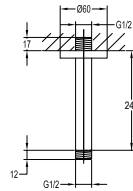

SAP 9337

Shower arm ceiling-mounted

- 1/2" connection
- brass
- matte black