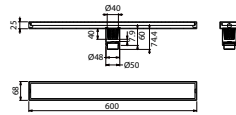

FDP 3101

Floor drain

- flood resistant
- anti odour
- anti rat and roach
- pipe size: 1½" - 3½"
- brass
- chrome

FDP 5106

Floor drain linear 60cm

- tile insert reversible
- flood resistant
- anti odour
- anti rat and roach
- pipe size: minimum 1½"
- SUS 304
- satin stainless steel