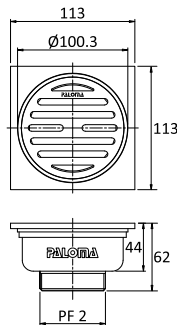

FDP 1106

Floor drain

- anti odour
- anti rat and roach
- pipe size: 2" - 3½"
- brass
- chrome