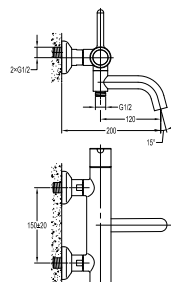

FCP 7836

Aleena two-handle 8" basin mixer

- brass handle with porcelain decoration
- brass
- satin gold

FCP 7835

Aleena single lever concealed basin mixer

- brass handle with porcelain decoration
- solid brass construction
- brass
- satin gold