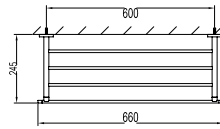

BAP 7805

Aleena brass towel shelf 600mm

- brass
- satin gold