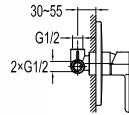

FCP 7826

Aleena single lever concealed shower mixer with rainshower

- brass handle with porcelain decoration
- 2 inlets / 1 outlet, 1/2"
- air-injection shower technology
- brass shower head Ø25,4 cm
- easy clean shower spray
- overhead shower angle adjustable
- brass
- satin gold

FCP 7827

Aleena single lever concealed shower mixer with Pro-Click-2 buttons

- brass handle with porcelain decoration
- 2 inlets 1/2", 2 outlets 1/2" with Pro-Click
- air-injection shower technology
- brass shower head Ø25,4cm
- easy clean shower spray
- 2-mode brass handshower
- PVC flexible hose, revolflex 360°, 150cm, 1/2"
- overhead shower angle adjustable
- brass
- satin gold

HSP 7801

Brass handshower 2-spray

- 2-mode brass handshower
- brass
- satin gold