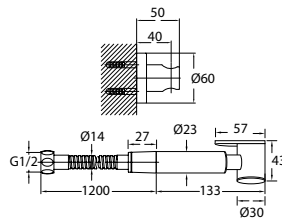

TSP 9201

Brass toilet shower set

- brass shower head, full brass component
- brass flexible hose, revolflex 360°, 120cm, 1/2"
- full brass connector
- brass holder
- matte black