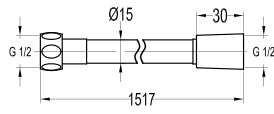

FLP 1302

Silverlux flexible hose

- 1/2" connection
- length: 150cm
- PVC
- revolflex 360°
- chrome