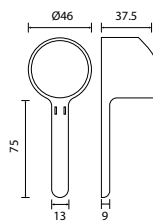

HDP 9302

Handle Aleena series M

- compatible with FCP 9301 / 9305
- brass
- matte black

HDP 9303

Handle Aleena series L

- compatible with FCP 9308
- brass
- matte black

HDP 9304

Handle Aleena series XL