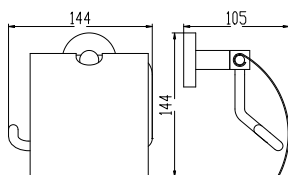

BAP 9215

Dakota toilet roll holder

- brass + SUS 304
- matte black