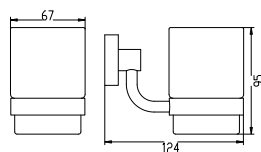

BAP 9210

Dakota tumbler holder with glass

- brass + SUS 304
- matte black