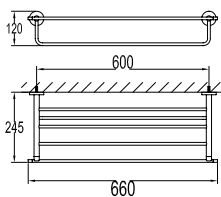

Bathroom Matte Black

BAP 9307

Aleena brass towel shelf 600mm
· brass
· matte black