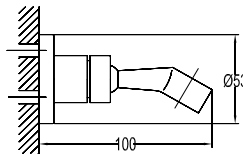

HHP 1202

Brass handshower holder

- universal coupling
- brass
- chrome