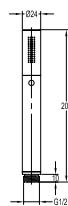

- design to run 3 outlets with Pro-Click
- brass handle with porcelain decoration
- swivel bath spout 180°
- ABS shower head Ø22.5cm
- easy clean shower spray
- 5-mode ABS handshower
- PVC flexible hose, revolflex 360°, 150cm, 1/2"
- overhead shower angle adjustable
- brass
- chrome