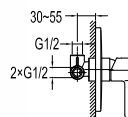

FCP 9323 *

Aleena single lever concealed mixer with Pro-Click-2 buttons

- brass handle with porcelain decoration
- 2 inlets 1/2", 2 outlets 1/2" with Pro-Click
- brass
- matte black