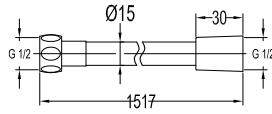

Aleena single lever concealed shower mixer with Pro-Click-2 buttons

- brass handle with porcelain decoration
- 2 inlets 1/2", 2 outlets 1/2" with Pro-Click
- air-injection shower technology
- brass shower head Ø25.4cm
- easy clean shower spray
- 2-mode brass handshower
- PVC flexible hose, revolflex 360°, 150cm, 1/2"
- overhead shower angle adjustable
- brass
- matte black