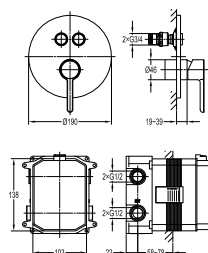

FCP 9323 *

Aleena single lever concealed mixer with Pro-Click-2 buttons

- brass handle with porcelain decoration
- 2 inlets 1/2", 2 outlets 1/2" with Pro-Click
- brass
- matte black