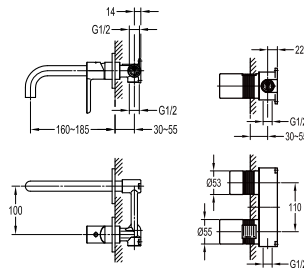

FCP 3335

Aleena single lever concealed basin mixer

- brass handle with porcelain decoration
- solid brass construction
- brass
- chrome