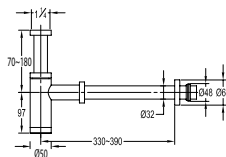

BTP 9201

Brass basin bottle-trap (with pop-up pipe) with checkout

- brass
- matte black