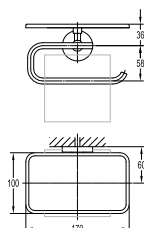

BAP 7822

Aleena brass toilet roll holder

- brass
- satin gold