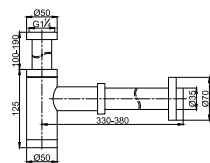

BTP 1202

Brass basin bottle-trap (with pop-up pipe) with checkout

- brass
- chrome