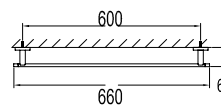

BAP 9301

Aleena brass single towel bar 600mm
· brass
· matte black