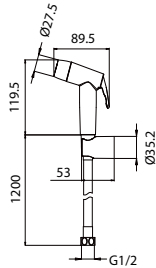

TSP 3101

Toilet shower set 2-spray

- 2-mode shower head
- PVC flexible hose, revolflex 360°, 120cm, 1/2"
- full brass connector
- ABS
- chrome