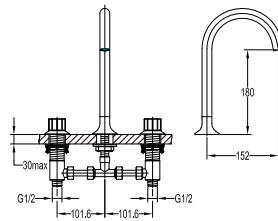

- brass
- matte black

FCP 3331

Aleena single lever monobloc basin mixer

- brass handle with porcelain decoration
- knitted hoses, 40cm, 1/2"
- brass
- chrome

FCP 3332

Aleena single lever monobloc basin mixer

- brass handle with porcelain decoration
- knitted hoses, 40cm, 1/2"
- brass
- chrome

FCP 3336

Aleena two-handle 8" basin mixer

- brass handle with porcelain decoration
- brass
- chrome

FCP 3335

Aleena single lever concealed basin mixer