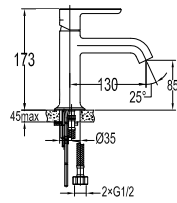

FCP 3331

Aleena single lever monobloc basin mixer

- brass handle with porcelain decoration
- knitted hoses, 40cm, 1/2"
- brass
- chrome