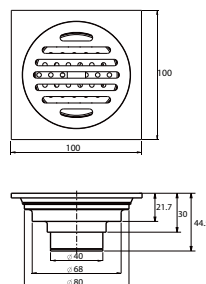

FDP 9101

Floor drain

- tile insert reversible
- flood resistant
- anti odour
- anti rat and roach
- pipe size: 1½" - 3½"
- brass
- matte black

FDP 9201

Floor drain

- anti odour
- anti rat and roach
- pipe size: 2" - 3½"
- brass
- matte black