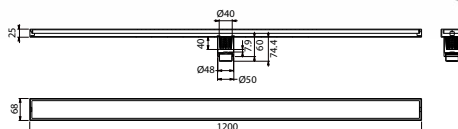

FDP 5106

Floor drain linear 60cm

- tile insert reversible
- flood resistant
- anti odour
- anti rat and roach
- pipe size: minimum 1½"
- SUS 304
- satin stainless steel

FDP 5108

Floor drain linear 80cm

- tile insert reversible
- flood resistant
- anti odour
- anti rat and roach
- pipe size: minimum 1½"
- SUS 304
- satin stainless steel

FDP 5110

Floor drain linear 100cm

- tile insert reversible
- flood resistant
- anti odour
- anti rat and roach
- pipe size: minimum 1½"
- SUS 304
- satin stainless steel

FDP 5112

Floor drain linear 120cm

- tile insert reversible
- flood resistant
- anti odour
- anti rat and roach
- pipe size: minimum 1½"
- SUS 304
- satin stainless steel