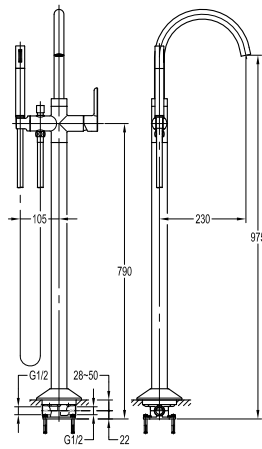

FCP 3305

Aleena single lever bath/shower mixer floor-mounted

- brass handle with porcelain decoration
- 2-mode brass handshower
- PVC flexible hose, revolflex 360°, 150cm, 1/2"
- brass
- chrome