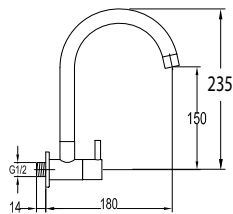

FCP 9262

Eolica 1/2" wall sink tap

- brass
- matte black