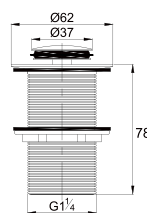

WTP 7811

Brass pop-up waste (without overflow)

- brass
- satin gold