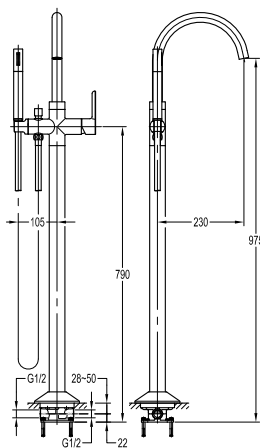

Aleena Matte Black

HDP 9301

Handle Aleena series S

- compatible with FCP 9331 / 9332 / 9335
- brass
- matte black

HDP 9302

Handle Aleena series M

- compatible with FCP 9301 / 9305
- brass
- matte black

HDP 9303

Handle Aleena series L

- compatible with FCP 9308
- brass
- matte black

HDP 9304

Handle Aleena series XL

- compatible with FCP 9327
- brass
- matte black

HDP 9305

Handle Aleena series 2X

- compatible with FCP 9336
- brass
- matte black

FCP 9305

Aleena single lever bath/shower mixer floor-mounted

- brass handle with porcelain decoration
- 2-mode brass handshower
- PVC flexible hose, revolflex 360°, 150cm, 1/2"
- brass
- matte black