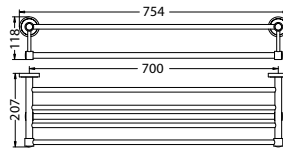

BAP 1508

Corina towel shelf 700mm

- brass + SUS 304
- chrome