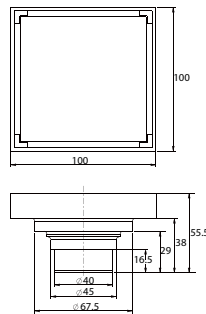

Shower handle

- stainless steel SUS 304
- polished

FDP 2102

Floor drain

- tile insert reversible
- flood resistant
- anti odour
- anti rat and roach
- pipe size: 1½" - 4"
- brass
- chrome

FDP 2101

Floor drain