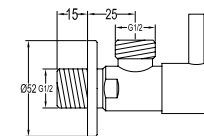

FCP 1877

Eolica 1/2" triangle valve

- brass
- chrome