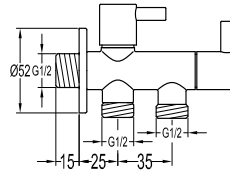

- 1/2" connection
- length: 150cm
- PVC
- revoflex 360°
- satin gold

FCP 7878

Eolica 1/2" two-way triangle valve

- brass
- satin gold

FCP 7861

Eolica 1/2" pillar sink tap

- brass
- satin gold

FCP 7862