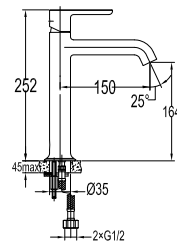

FCP 3332

Aleena single lever monobloc basin mixer

- brass handle with porcelain decoration
- knitted hoses, 40cm, 1/2"
- brass
- chrome