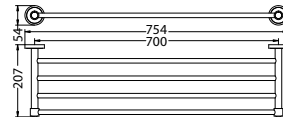

FDP 5112

Floor drain linear 120cm

- tile insert reversible
- flood resistant
- anti odour
- anti rat and roach
- pipe size: minimum 1½"
- SUS 304
- satin stainless steel

BAP 1508

Corina towel shelf 700mm

- brass + SUS 304
- chrome