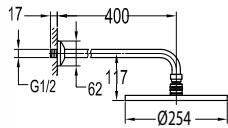

FCP 7826

Aleena single lever concealed shower mixer with rainshower

- brass handle with porcelain decoration
- 2 inlets / 1 outlet, 1/2"
- air-injection shower technology
- brass shower head Ø25,4 cm
- easy clean shower spray
- overhead shower angle adjustable
- brass
- satin gold

FCP 7827

Aleena single lever concealed shower mixer with Pro-Click-2 buttons

- brass handle with porcelain decoration
- 2 inlets 1/2", 2 outlets 1/2" with Pro-Click
- air-injection shower technology
- brass shower head Ø25,4cm
- easy clean shower spray
- 2-mode brass handshower
- PVC flexible hose, revolflex 360°, 150cm, 1/2"
- overhead shower angle adjustable
- brass
- satin gold

HSP 7801

Brass handshower 2-spray

- 2-mode brass handshower
- brass
- satin gold