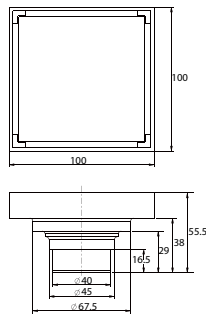

- brass
- matte black

SHP 2203

Shower handle

- stainless steel SUS 304
- matte black

FDP 9102

Floor drain

- tile insert reversible
- flood resistant
- anti odour
- anti rat and roach
- pipe size: 1½" - 4"
- brass
- matte black