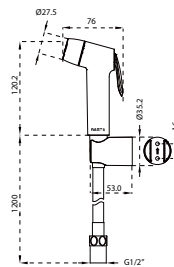

TSP 3113

Toilet shower set 2-spray

- 2-mode shower head
- PVC flexible hose, revolflex 360°, 120cm, 1/2"
- full brass connector
- ABS
- matte black