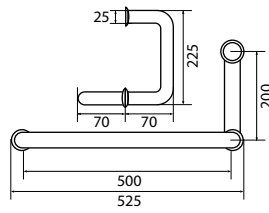

SHP 2202

Shower handle

- stainless steel SUS 304
- satin gold