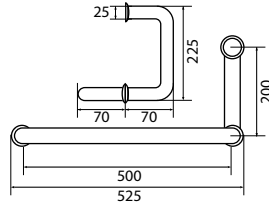

SHP 2203

Shower handle

- stainless steel SUS 304
- matte black