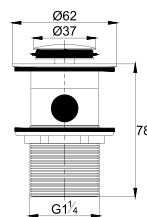

WTP 7801

Brass pop-up waste (with overflow)

- brass
- satin gold