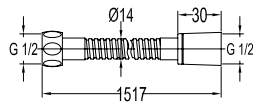

FLP 9101

Brass flexible hose

- 1/2" connection
- length: 150cm
- brass
- revolflex 360°
- matte black