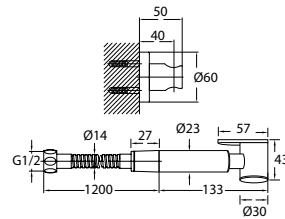

TSP 7801

Brass toilet shower set

- brass shower head, full brass component
- brass flexible hose, revolflex 360°, 120cm, 1/2"
- full brass connector
- brass holder
- satin gold

BTP 7801

Brass basin bottle-trap (with pop-up pipe) with checkout