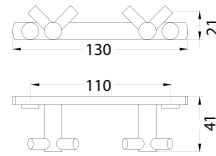

BAP 3602

Montana robe hook 2

- brass
- matte black