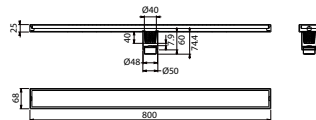

FDP 5108

Floor drain linear 80cm

- tile insert reversible
- flood resistant
- anti odour
- anti rat and roach
- pipe size: minimum 1½"
- SUS 304
- satin stainless steel