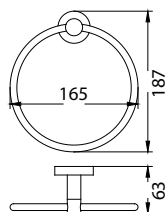

BAP 9216

Dakota guest towel holder

- brass + SUS 304
- matte black