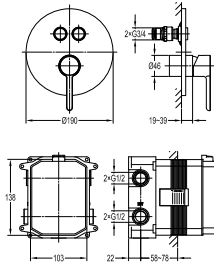

FCP 3323 *

Aleena single lever concealed mixer with Pro-Click- 2 buttons

- brass handle with porcelain decoration
- 2 inlets 1/2", 2 outlets 1/2" with Pro-Click
- brass
- chrome