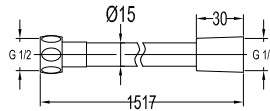

FLP 7203

PVC flexible hose

- 1/2" connection
- length: 150cm
- PVC
- revoflex 360°
- satin gold