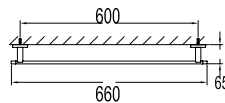

Aleena brass towel shelf 600mm

- brass
- satin gold

BAP 7805

Aleena brass towel shelf 600mm

- brass
- satin gold

BAP 7803

Aleena brass double towel bar 600mm

- brass
- satin gold