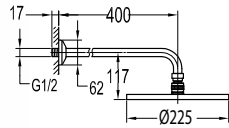

FCP 3326

Aleena single lever concealed shower mixer with rainshower

- brass handle with porcelain decoration
- 2 inlets / 1 outlet, 1/2"
- air-injection shower technology
- ABS shower head Ø22.5cm
- easy clean shower spray
- overhead shower angle adjustable
- brass
- chrome