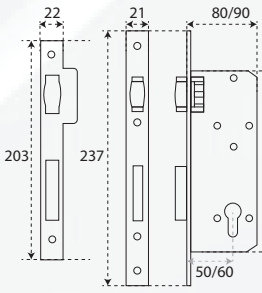

Made in Italy

**MLP 9238**  
EXC ROLLER 50MM  
BRASS

**MLP 9148**  
EXC SWING 60MM  
SUS 304

**MLP 8148**  
EXC SWING 60MM  
BRASS

**MLP 8448**  
EXC SWING 60MM  
MAGNETIC - BRASS

**MLP 9248**  
EXC ROLLER 60MM  
BRASS