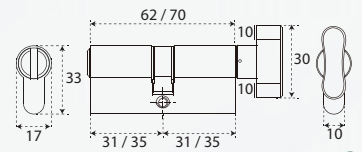

Knob Cylinder - Non Key

CLP 716
KC-NK 62MM
BRASS

CLP 736
KC-NK 70MM
BRASS