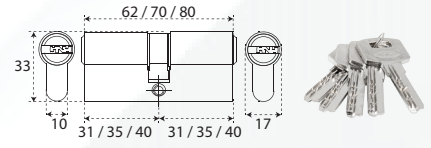

**MLP 548**  
DLX ROLLER 60MM  
SUS 304

**Knob Cylinder - Computer Key**

**CLP 616**  
KC-CK 62MM  
BRASS

**CLP 636**  
KC-CK 70MM  
BRASS

**CLP 646**  
KC-CK 80MM  
BRASS

**Double Cylinder - Computer Key**