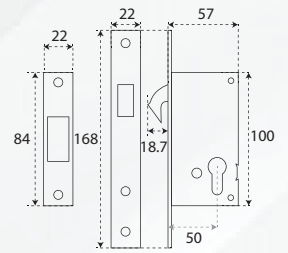

MLP 638
DLX SLIDING 50MM
SUS 304