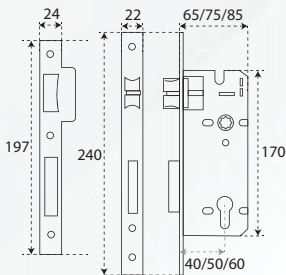

Made in Italy

**MLP 9238**  
EXC ROLLER 50MM  
BRASS

**MLP 9148**  
EXC SWING 60MM  
SUS 304

**MLP 8148**  
EXC SWING 60MM  
BRASS

**MLP 8448**  
EXC SWING 60MM  
MAGNETIC - BRASS

**MLP 9248**  
EXC ROLLER 60MM  
BRASS