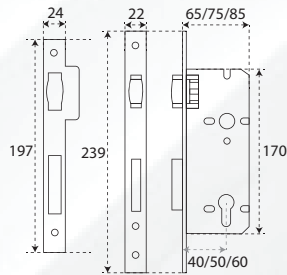

MLP 528
DLX ROLLER 40MM
SUS 304