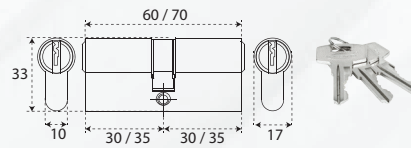

**CLP 516**  
DC-CK 62MM  
BRASS

**CLP 536**  
DC-CK 70MM  
BRASS

**CLP 546**  
DC-CK 80MM  
BRASS

**Knob Cylinder - Standard Key**

**CLP 406**  
KC-SK 60MM  
BRASS

**CLP 436**  
KC-SK 70MM  
BRASS

**Double Cylinder - Standard Key**