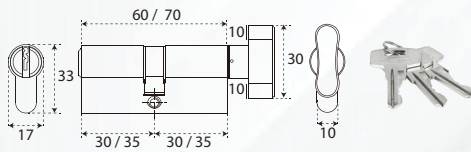

Knob Cylinder - Standard Key

CLP 406
KC-SK 60MM
BRASS

CLP 436
KC-SK 70MM
BRASS