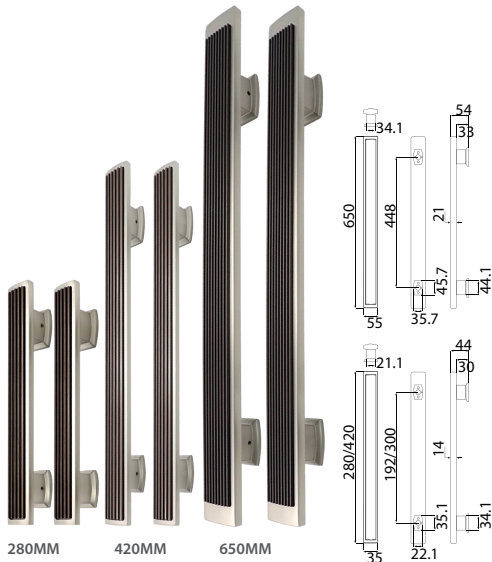

**ANZIO**

Brushed Satin Nickel (BSN)  
+ Chocolate Painting (CCP)

- PHP 8151 (280mm)
- PHP 8156 (420mm)
- PHP 8161 (650mm)

**CARPI**

Brushed Satin Nickel (BSN)  
+ Wood Black (WBL)

- PHP 8166 (280mm)
- PHP 8171 (420mm)
- PHP 8176 (650mm)