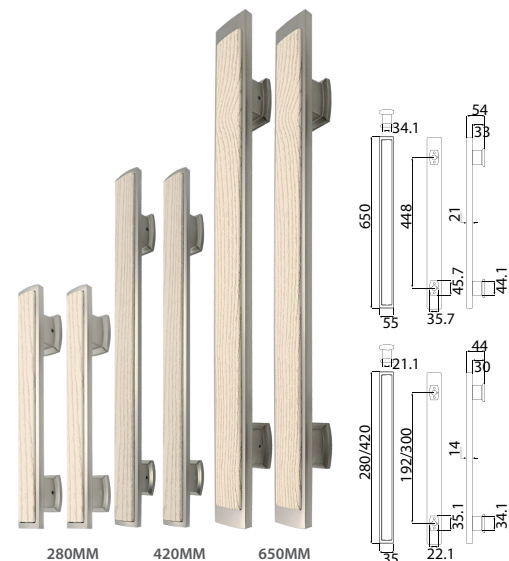

**ANZIO**

Brushed Satin Nickel (BSN)  
+ Chocolate Painting (CCP)

- PHP 8151 (280mm)
- PHP 8156 (420mm)
- PHP 8161 (650mm)

**CARPI**

Brushed Satin Nickel (BSN)  
+ Wood Black (WBL)

- PHP 8166 (280mm)
- PHP 8171 (420mm)
- PHP 8176 (650mm)

**CARPI**

Brushed Satin Nickel (BSN)  
+ Wood Brown (WBR)

- PHP 8167 (280mm)
- PHP 8172 (420mm)
- PHP 8177 (650mm)

**CARPI**

Brushed Satin Nickel (BSN)  
+ Wood Cream (WCR)

- PHP 8168 (280mm)
- PHP 8173 (420mm)
- PHP 8178 (650mm)

**CARPI**

Brushed Satin Nickel (BSN)  
+ Wood Red (WRE)

- PHP 8169 (280mm)
- PHP 8174 (420mm)
- PHP 8179 (650mm)

**CARPI**

Brushed Satin Nickel (BSN)  
+ Wood White (WWH)

- PHP 8170 (280mm)
- PHP 8175 (420mm)
- PHP 8180 (650mm)