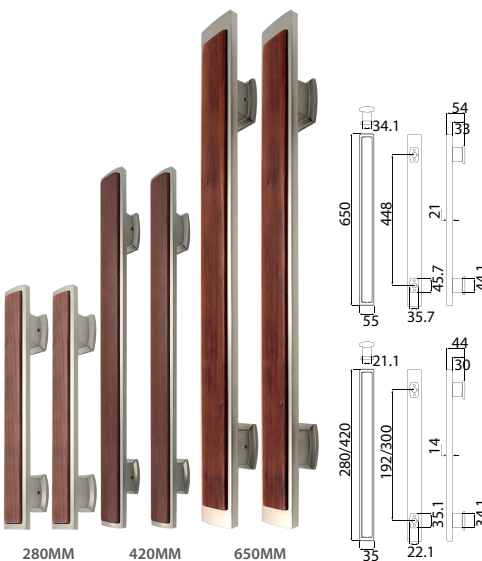

**ANZIO**

Brushed Satin Nickel (BSN)  
+ Chocolate Painting (CCP)

- PHP 8151 (280mm)
- PHP 8156 (420mm)
- PHP 8161 (650mm)

**CARPI**

Brushed Satin Nickel (BSN)  
+ Wood Black (WBL)

- PHP 8166 (280mm)
- PHP 8171 (420mm)
- PHP 8176 (650mm)

**CARPI**

Brushed Satin Nickel (BSN)  
+ Wood Brown (WBR)

- PHP 8167 (280mm)
- PHP 8172 (420mm)
- PHP 8177 (650mm)

**CARPI**

Brushed Satin Nickel (BSN)  
+ Wood Cream (WCR)

- PHP 8168 (280mm)
- PHP 8173 (420mm)
- PHP 8178 (650mm)

**CARPI**

Brushed Satin Nickel (BSN)  
+ Wood Red (WRE)

- PHP 8169 (280mm)
- PHP 8174 (420mm)
- PHP 8179 (650mm)

**CARPI**

Brushed Satin Nickel (BSN)  
+ Wood White (WWH)

- PHP 8170 (280mm)
- PHP 8175 (420mm)
- PHP 8180 (650mm)