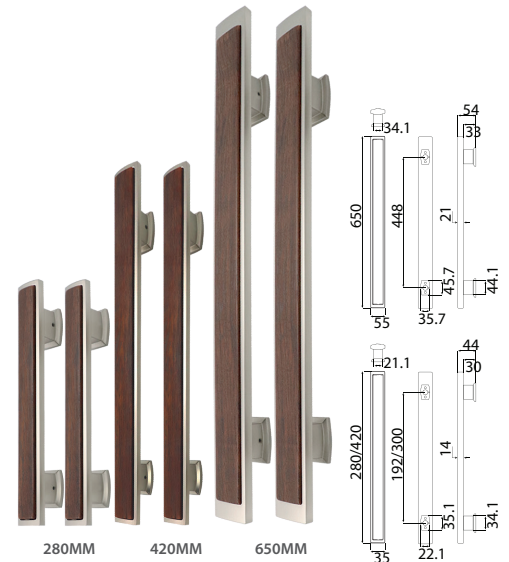

**ANZIO**

Brushed Satin Nickel (BSN)  
+ Chocolate Painting (CCP)

- PHP 8151 (280mm)
- PHP 8156 (420mm)
- PHP 8161 (650mm)

**CARPI**

Brushed Satin Nickel (BSN)  
+ Wood Black (WBL)

- PHP 8166 (280mm)
- PHP 8171 (420mm)
- PHP 8176 (650mm)

**CARPI**

Brushed Satin Nickel (BSN)  
+ Wood Brown (WBR)

- PHP 8167 (280mm)
- PHP 8172 (420mm)
- PHP 8177 (650mm)

**CARPI**

Brushed Satin Nickel (BSN)  
+ Wood Cream (WCR)

- PHP 8168 (280mm)
- PHP 8173 (420mm)
- PHP 8178 (650mm)

**CARPI**

Brushed Satin Nickel (BSN)  
+ Wood Red (WRE)

- PHP 8169 (280mm)
- PHP 8174 (420mm)
- PHP 8179 (650mm)

**CARPI**

Brushed Satin Nickel (BSN)  
+ Wood White (WWH)

- PHP 8170 (280mm)
- PHP 8175 (420mm)
- PHP 8180 (650mm)