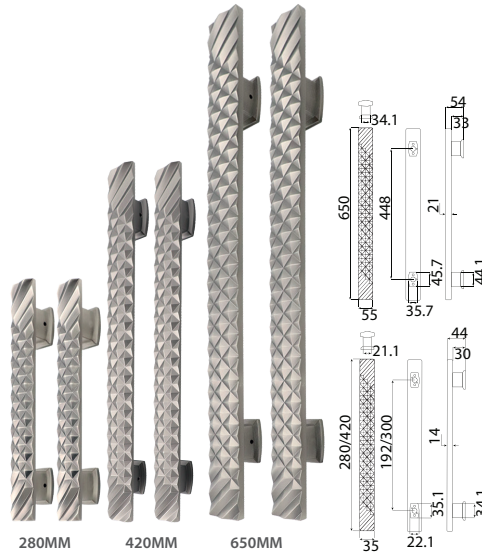

TERAMO

Brushed Satin Nickel (BSN)

- PHP 8061 (280mm)
- PHP 8066 (420mm)

TERAMO

Matte Antique Bronze (MAB)

- PHP 8064 (280mm)
- PHP 8069 (420mm)

ASCOLI

Matte Black Nickel (MBN)

- PHP 8092 (280mm)
- PHP 8097 (420mm)
- PHP 8102 (650mm)

CASERTA

Matte Black Nickel (MBN)

- PHP 8107 (280mm)
- PHP 8112 (420mm)
- PHP 8117 (650mm)

GENOVA

Brushed Satin Nickel (BSN)

- PHP 8121 (280mm)
- PHP 8126 (420mm)
- PHP 8131 (650mm)

ASCOLI

Matte Antique Bronze (MAB)

- PHP 8094 (280mm)
- PHP 8099 (420mm)
- PHP 8104 (650mm)

CASERTA

Matte Antique Bronze (MAB)

- PHP 8109 (280mm)
- PHP 8114 (420mm)
- PHP 8119 (650mm)

GENOVA

Matte Antique Bronze (MAB)

**CARPI**

Brushed Satin Nickel (BSN)  
+ Wood Red (WRE)

- PHP 8169 (280mm)
- PHP 8174 (420mm)
- PHP 8179 (650mm)

**CARPI**

Brushed Satin Nickel (BSN)  
+ Wood White (WWH)

- PHP 8170 (280mm)
- PHP 8175 (420mm)
- PHP 8180 (650mm)