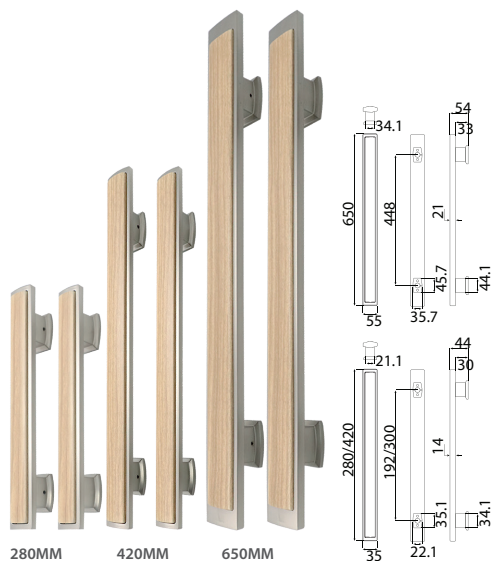

**ANZIO**

Brushed Satin Nickel (BSN)  
+ Chocolate Painting (CCP)

- PHP 8151 (280mm)
- PHP 8156 (420mm)
- PHP 8161 (650mm)

**CARPI**

Brushed Satin Nickel (BSN)  
+ Wood Black (WBL)

- PHP 8166 (280mm)
- PHP 8171 (420mm)
- PHP 8176 (650mm)

**CARPI**

Brushed Satin Nickel (BSN)  
+ Wood Brown (WBR)

- PHP 8167 (280mm)
- PHP 8172 (420mm)
- PHP 8177 (650mm)

**CARPI**

Brushed Satin Nickel (BSN)  
+ Wood Cream (WCR)

- PHP 8168 (280mm)
- PHP 8173 (420mm)
- PHP 8178 (650mm)