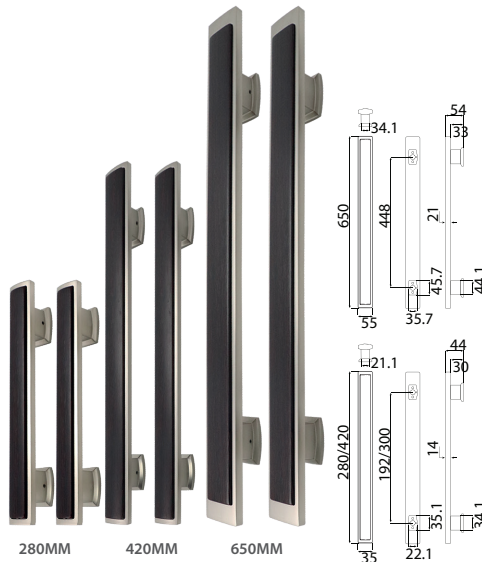

**ANZIO**

Brushed Satin Nickel (BSN)  
+ Chocolate Painting (CCP)

- PHP 8151 (280mm)
- PHP 8156 (420mm)
- PHP 8161 (650mm)

**CARPI**

Brushed Satin Nickel (BSN)  
+ Wood Black (WBL)

- PHP 8166 (280mm)
- PHP 8171 (420mm)
- PHP 8176 (650mm)